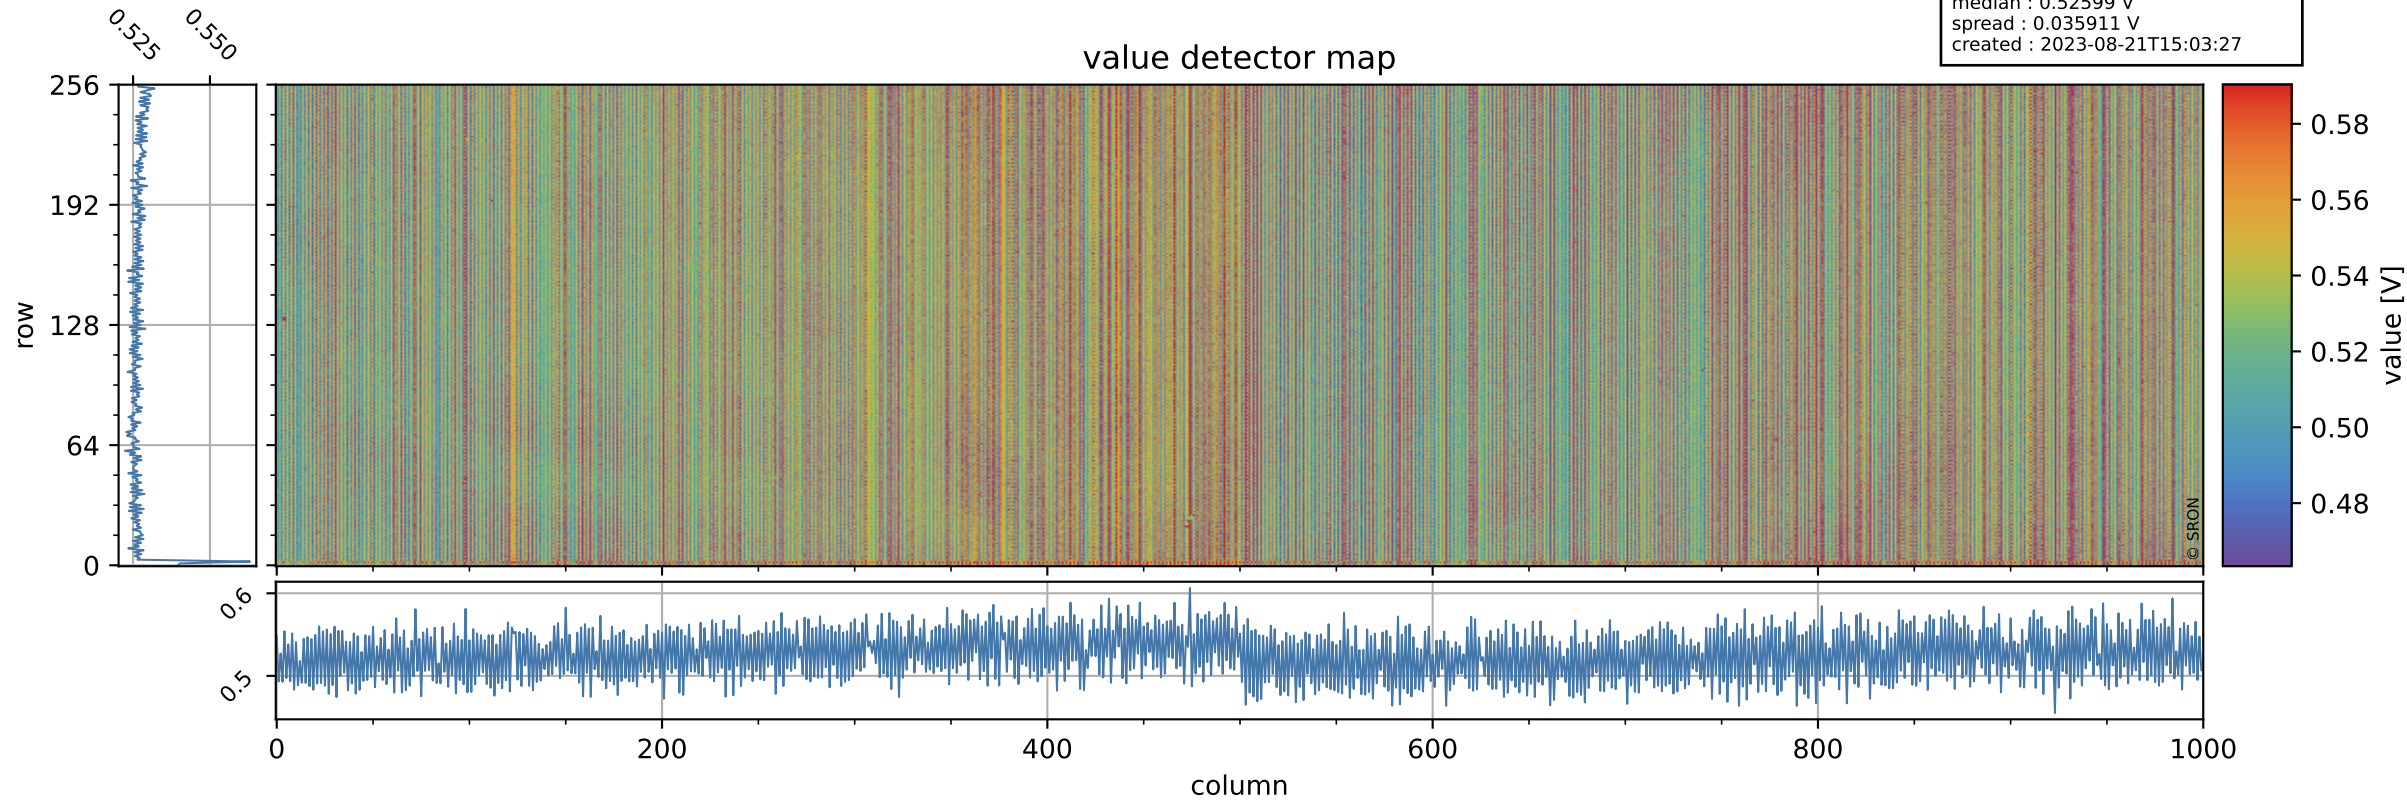

Tropomi SWIR offset (official)

orbits : 20 in [20062, 20107]
coverage : 2021-08-27 / 2021-08-30
median : 0.52599 V
spread : 0.035911 V
created : 2023-08-21T15:03:27

value detector map

Tropomi SWIR offset (official)

orbits : 20 in [20062, 20107]
coverage : 2021-08-27 / 2021-08-30
median : 28.412 μV
spread : 14.22 μV
created : 2023-08-21T15:03:27

Tropomi SWIR offset (official)

orbits : 20 in [20062, 20107]
coverage : 2021-08-27 / 2021-08-30
median : -0.026966 mV
spread : 0.39258 mV
created : 2023-08-21T15:03:28

value compared with SWIR offset CKD

Tropomi SWIR offset (official) ground-tracks of Sentinel-5P

orbits : 20 in [20062, 20107]
coverage : 2021-08-27 / 2021-08-30
created : 2023-08-21T15:03:28

Tropomi SWIR offset (official)

orbits : [2827, 20107]
coverage : 2018-04-30 / 2021-08-30
created : 2023-08-21T15:03:29

trend of detector median & temperatures