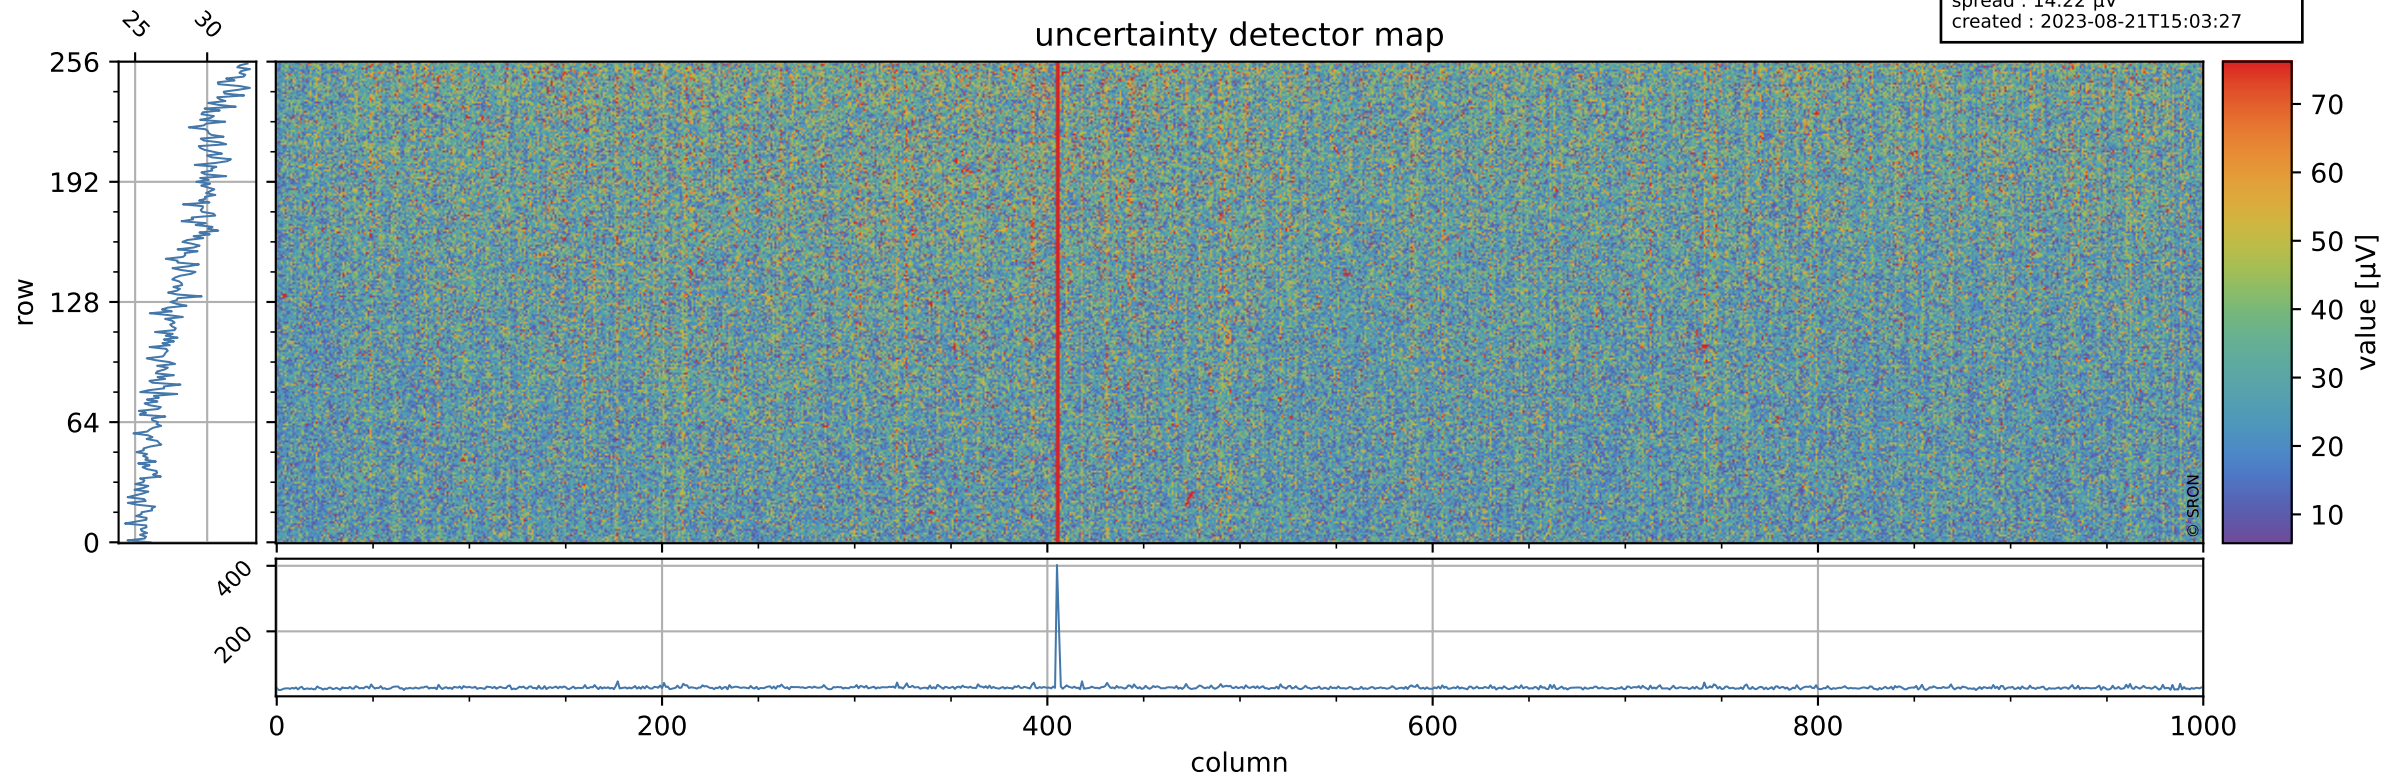

Tropomi SWIR offset (official)

orbits : 20 in [20062, 20107]
coverage : 2021-08-27 / 2021-08-30
median : 0.52599 V
spread : 0.035911 V
created : 2023-08-21T15:03:27

value detector map

Tropomi SWIR offset (official)

orbits : 20 in [20062, 20107]
coverage : 2021-08-27 / 2021-08-30
median : 28.412 μV
spread : 14.22 μV
created : 2023-08-21T15:03:27

Tropomi SWIR offset (official)

orbits : 20 in [20062, 20107]
coverage : 2021-08-27 / 2021-08-30
median : -0.026966 mV
spread : 0.39258 mV
created : 2023-08-21T15:03:28

value compared with SWIR offset CKD

Tropomi SWIR offset (official) ground-tracks of Sentinel-5P

orbits : 20 in [20062, 20107]
coverage : 2021-08-27 / 2021-08-30
created : 2023-08-21T15:03:28

Tropomi SWIR offset (official)

orbits : [2827, 20107]
coverage : 2018-04-30 / 2021-08-30
created : 2023-08-21T15:03:29

trend of detector median & temperatures