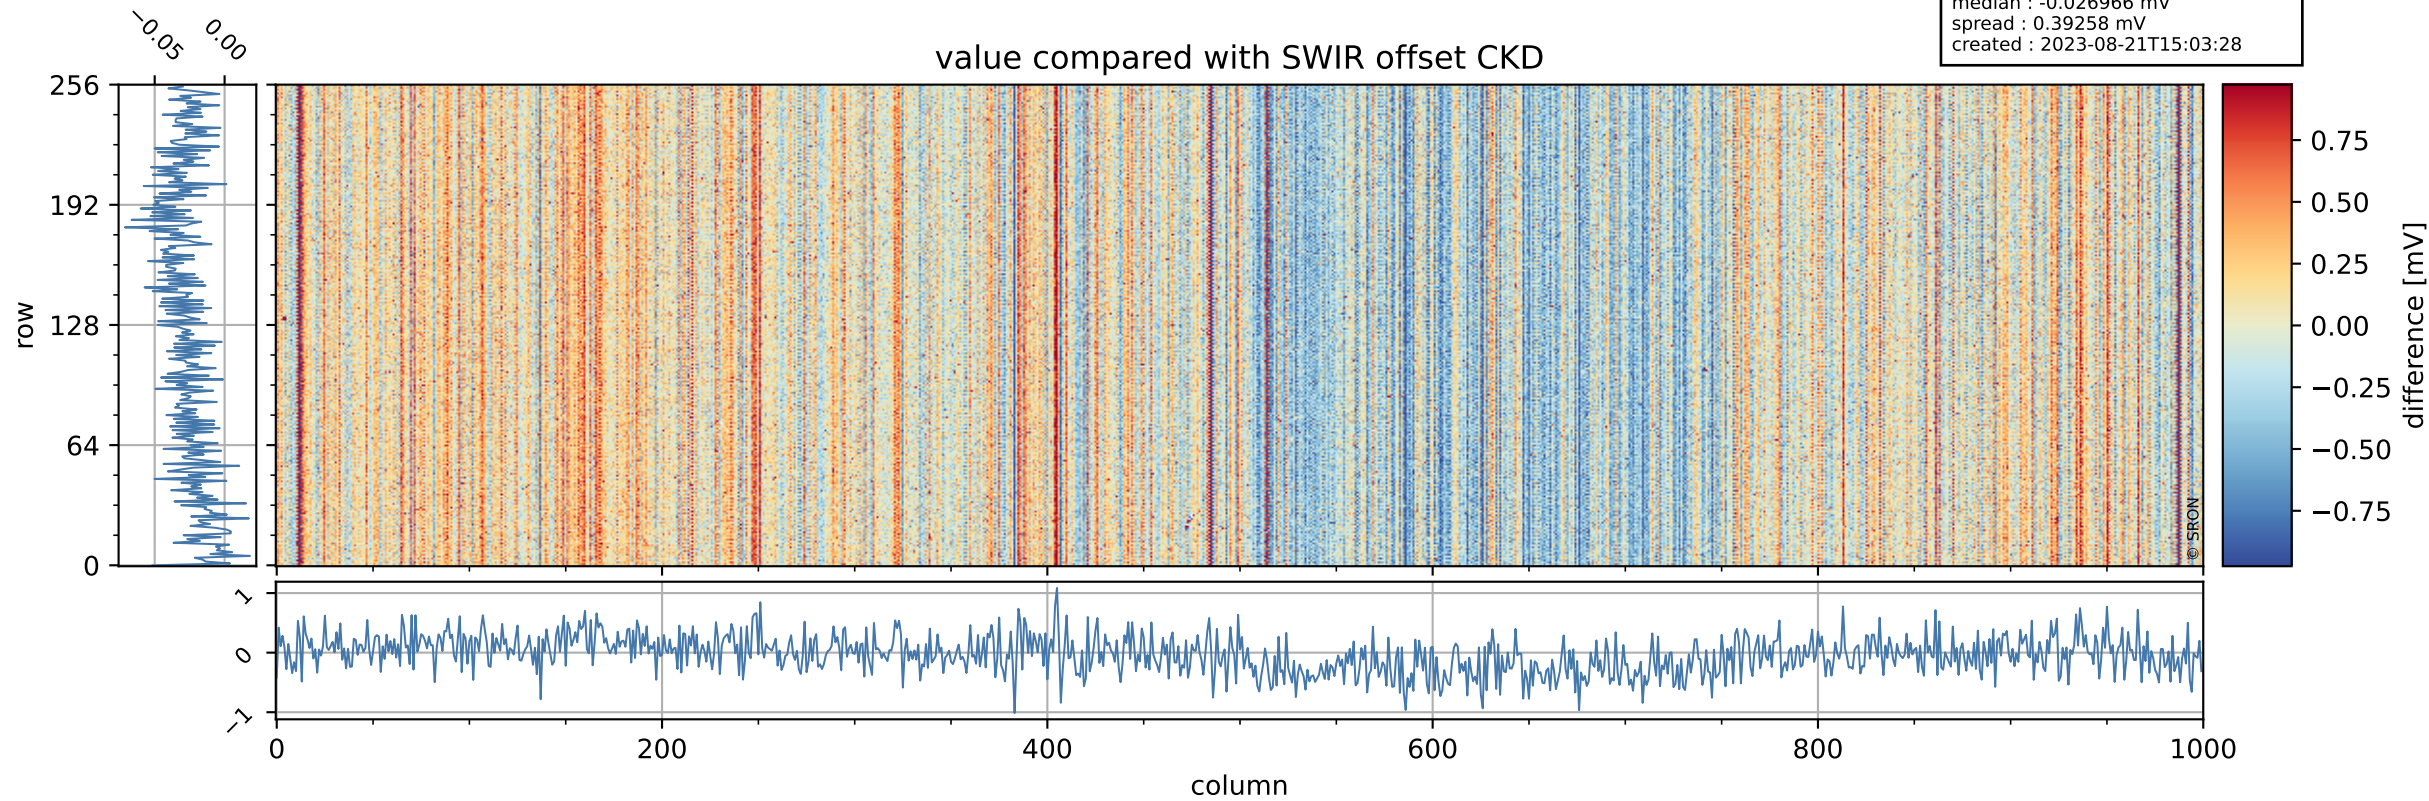

Tropomi SWIR offset (official)

orbits : 20 in [20062, 20107]
coverage : 2021-08-27 / 2021-08-30
median : 0.52599 V
spread : 0.035911 V
created : 2023-08-21T15:03:27

value detector map

Tropomi SWIR offset (official)

orbits : 20 in [20062, 20107]
coverage : 2021-08-27 / 2021-08-30
median : 28.412 μV
spread : 14.22 μV
created : 2023-08-21T15:03:27

Tropomi SWIR offset (official)

orbits : 20 in [20062, 20107]
coverage : 2021-08-27 / 2021-08-30
median : -0.026966 mV
spread : 0.39258 mV
created : 2023-08-21T15:03:28

value compared with SWIR offset CKD

Tropomi SWIR offset (official) ground-tracks of Sentinel-5P

orbits : 20 in [20062, 20107]
coverage : 2021-08-27 / 2021-08-30
created : 2023-08-21T15:03:28

Tropomi SWIR offset (official)

orbits : [2827, 20107]
coverage : 2018-04-30 / 2021-08-30
created : 2023-08-21T15:03:29

trend of detector median & temperatures