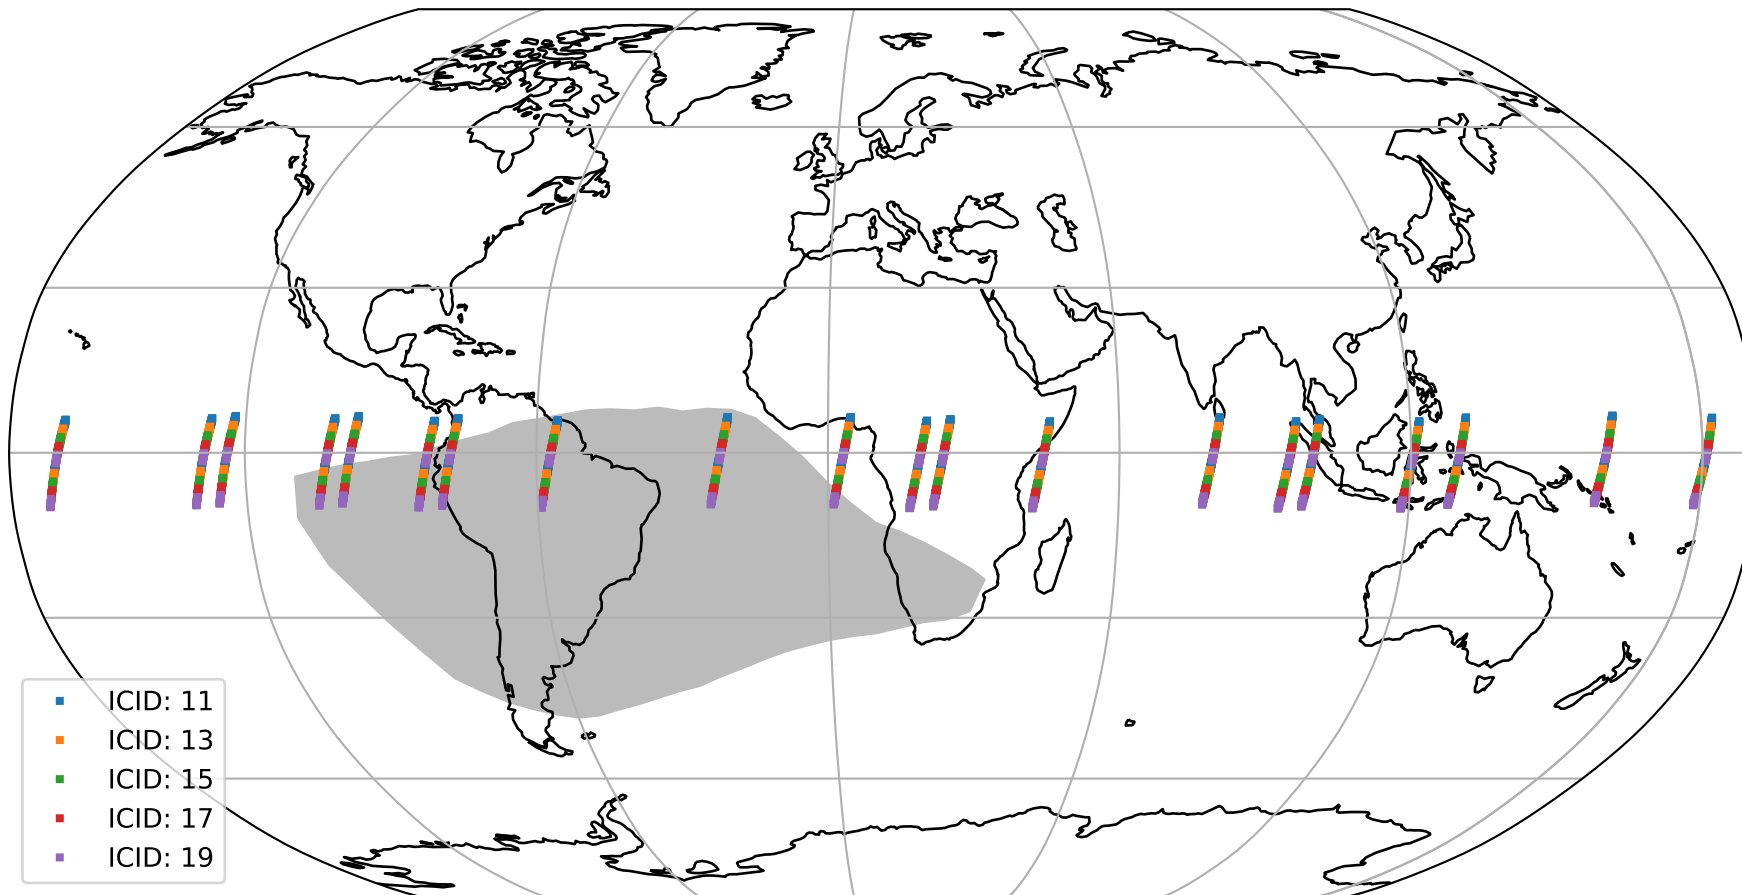

Tropomi SWIR offset (official)

orbits : 20 in [20062, 20107]
coverage : 2021-08-27 / 2021-08-30
median : 0.52599 V
spread : 0.035911 V
created : 2023-08-21T15:03:27

value detector map

Tropomi SWIR offset (official)

orbits : 20 in [20062, 20107]
coverage : 2021-08-27 / 2021-08-30
median : 28.412 μV
spread : 14.22 μV
created : 2023-08-21T15:03:27

Tropomi SWIR offset (official)

orbits : 20 in [20062, 20107]
coverage : 2021-08-27 / 2021-08-30
median : -0.026966 mV
spread : 0.39258 mV
created : 2023-08-21T15:03:28

value compared with SWIR offset CKD

Tropomi SWIR offset (official) ground-tracks of Sentinel-5P

orbits : 20 in [20062, 20107]
coverage : 2021-08-27 / 2021-08-30
created : 2023-08-21T15:03:28

Tropomi SWIR offset (official)

orbits : [2827, 20107]
coverage : 2018-04-30 / 2021-08-30
created : 2023-08-21T15:03:29

trend of detector median & temperatures