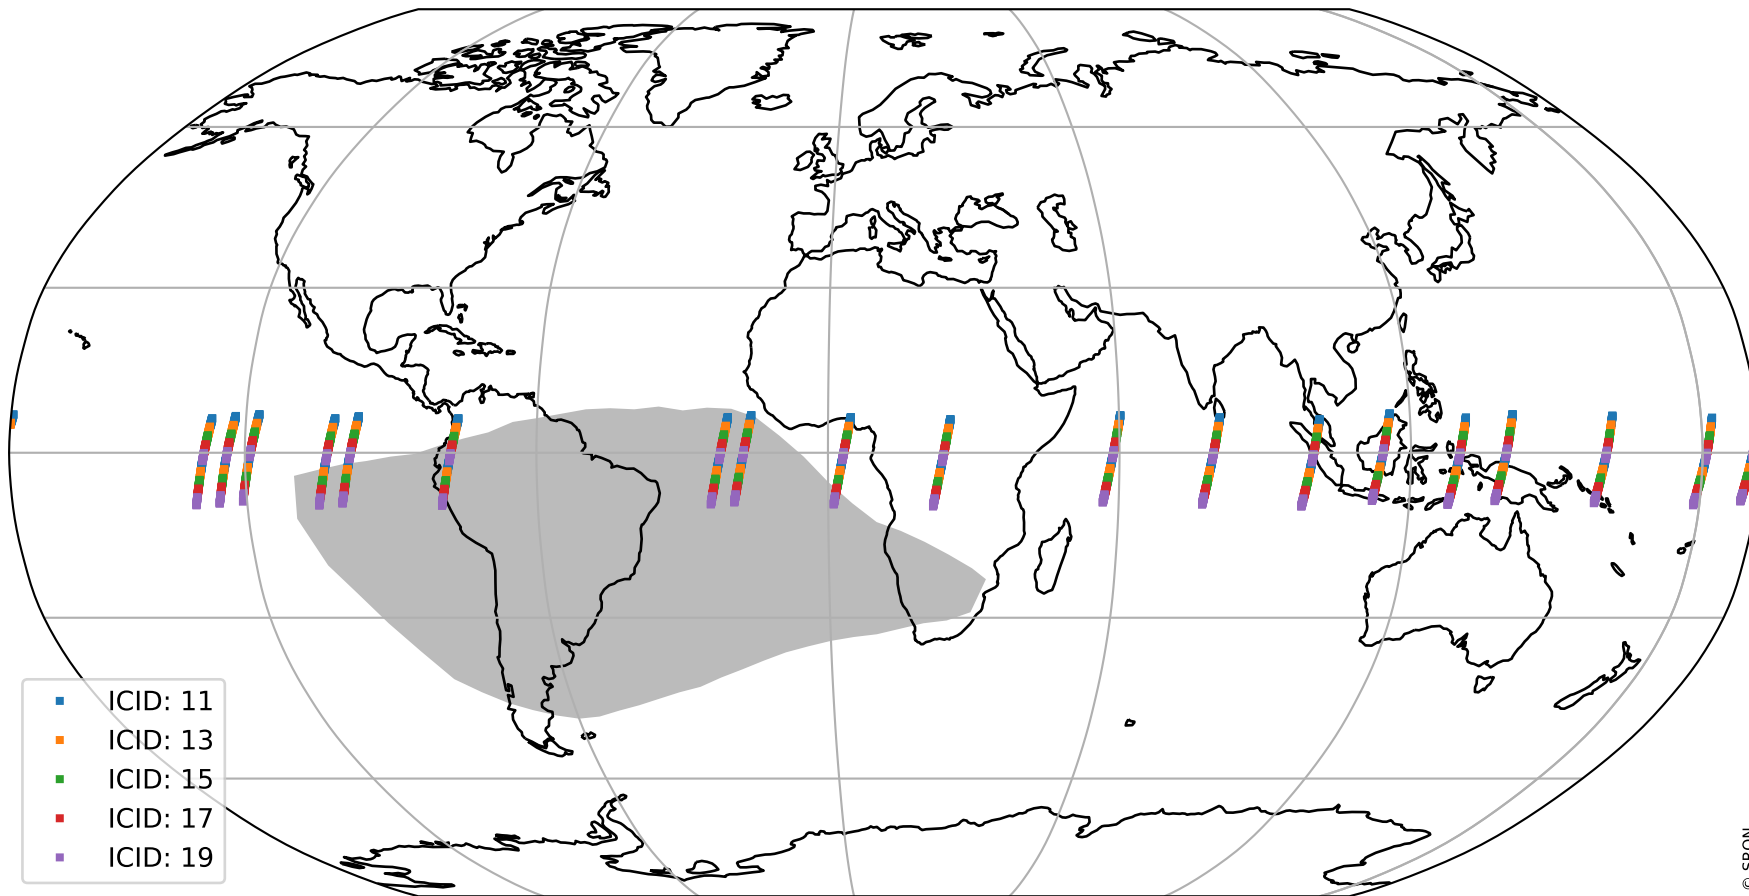

# Tropomi SWIR offset (official)

orbits : 19 in [20077, 20122]  
coverage : 2021-08-28 / 2021-08-31  
median : 29.694  $\mu\text{V}$   
spread : 14.703  $\mu\text{V}$   
created : 2023-08-21T15:03:31

# Tropomi SWIR offset (official)

orbits : 19 in [20077, 20122]  
coverage : 2021-08-28 / 2021-08-31  
median : -0.030593 mV  
spread : 0.39178 mV  
created : 2023-08-21T15:03:31

value compared with SWIR offset CKD

# Tropomi SWIR offset (official) ground-tracks of Sentinel-5P

orbits : 19 in [20077, 20122]  
coverage : 2021-08-28 / 2021-08-31  
created : 2023-08-21T15:03:32

# Tropomi SWIR offset (official)

orbits : [2827, 20122]  
coverage : 2018-04-30 / 2021-08-31  
created : 2023-08-21T15:03:32