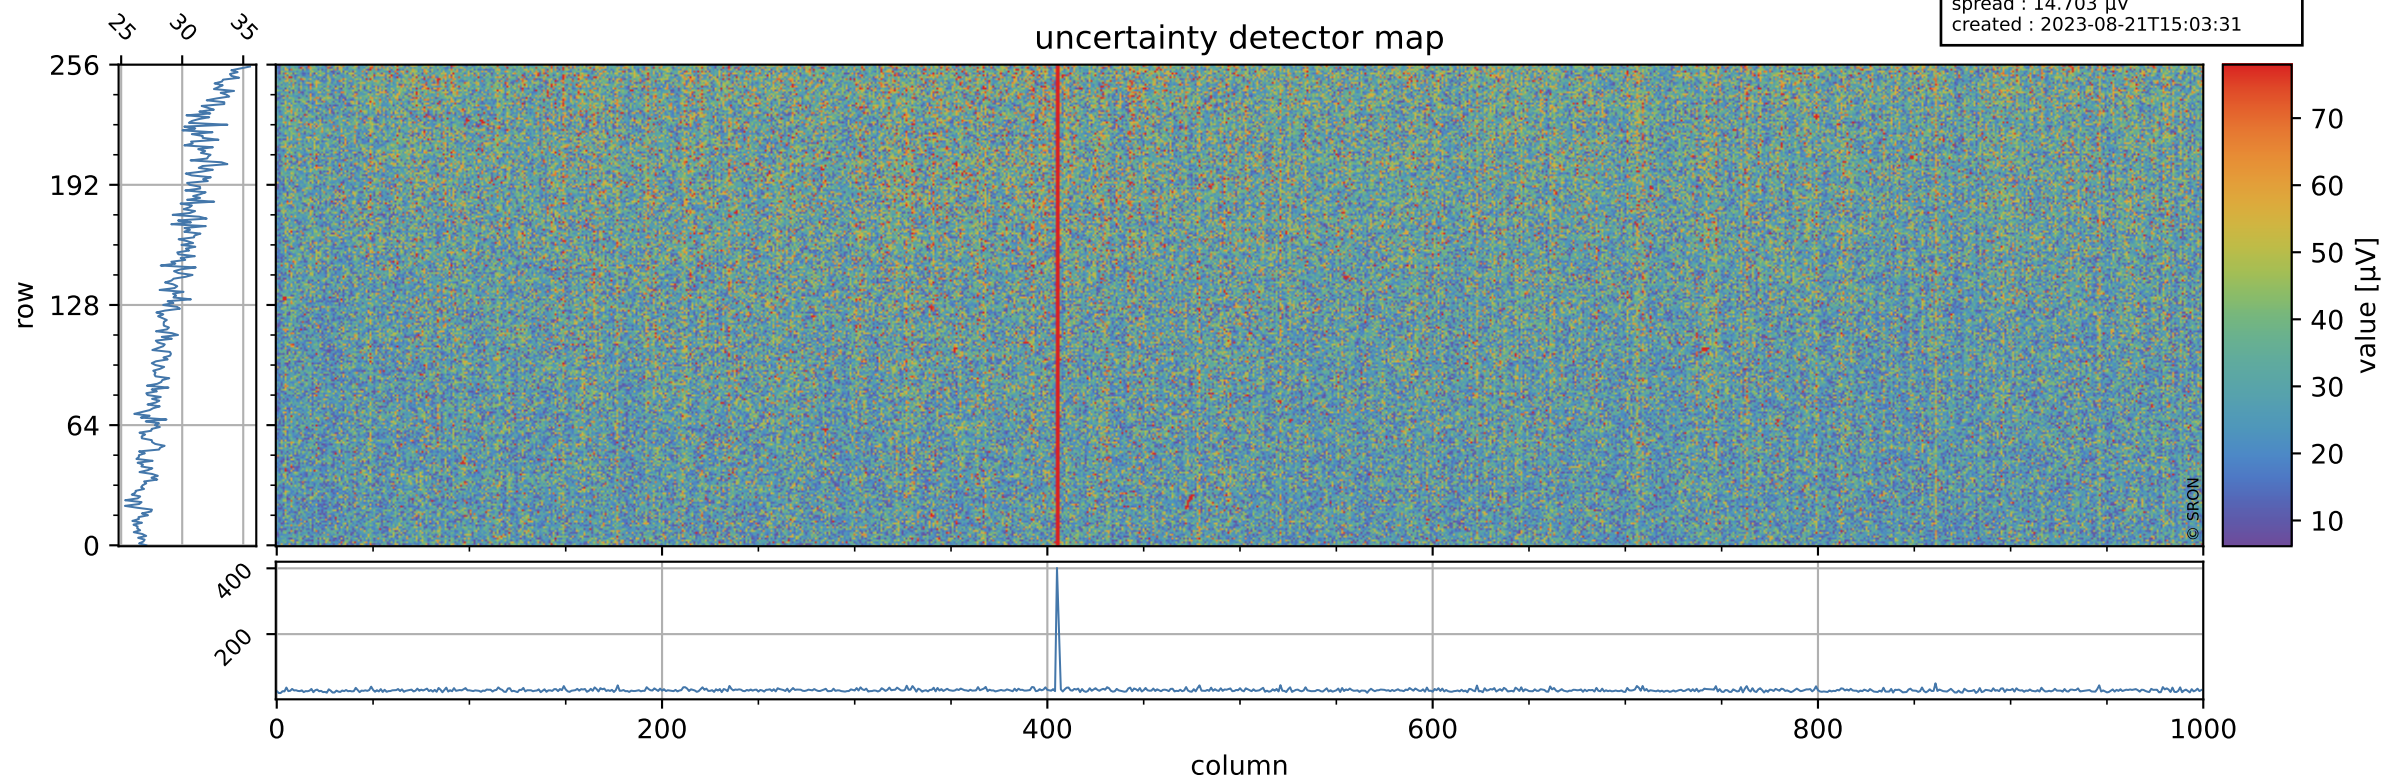

# Tropomi SWIR offset (official)

orbits : 19 in [20077, 20122]  
coverage : 2021-08-28 / 2021-08-31  
median : 0.52598 V  
spread : 0.035909 V  
created : 2023-08-21T15:03:30

## value detector map

# Tropomi SWIR offset (official)

orbits : 19 in [20077, 20122]  
coverage : 2021-08-28 / 2021-08-31  
median : 29.694  $\mu\text{V}$   
spread : 14.703  $\mu\text{V}$   
created : 2023-08-21T15:03:31

# Tropomi SWIR offset (official) ground-tracks of Sentinel-5P

orbits : 19 in [20077, 20122]  
coverage : 2021-08-28 / 2021-08-31  
created : 2023-08-21T15:03:32