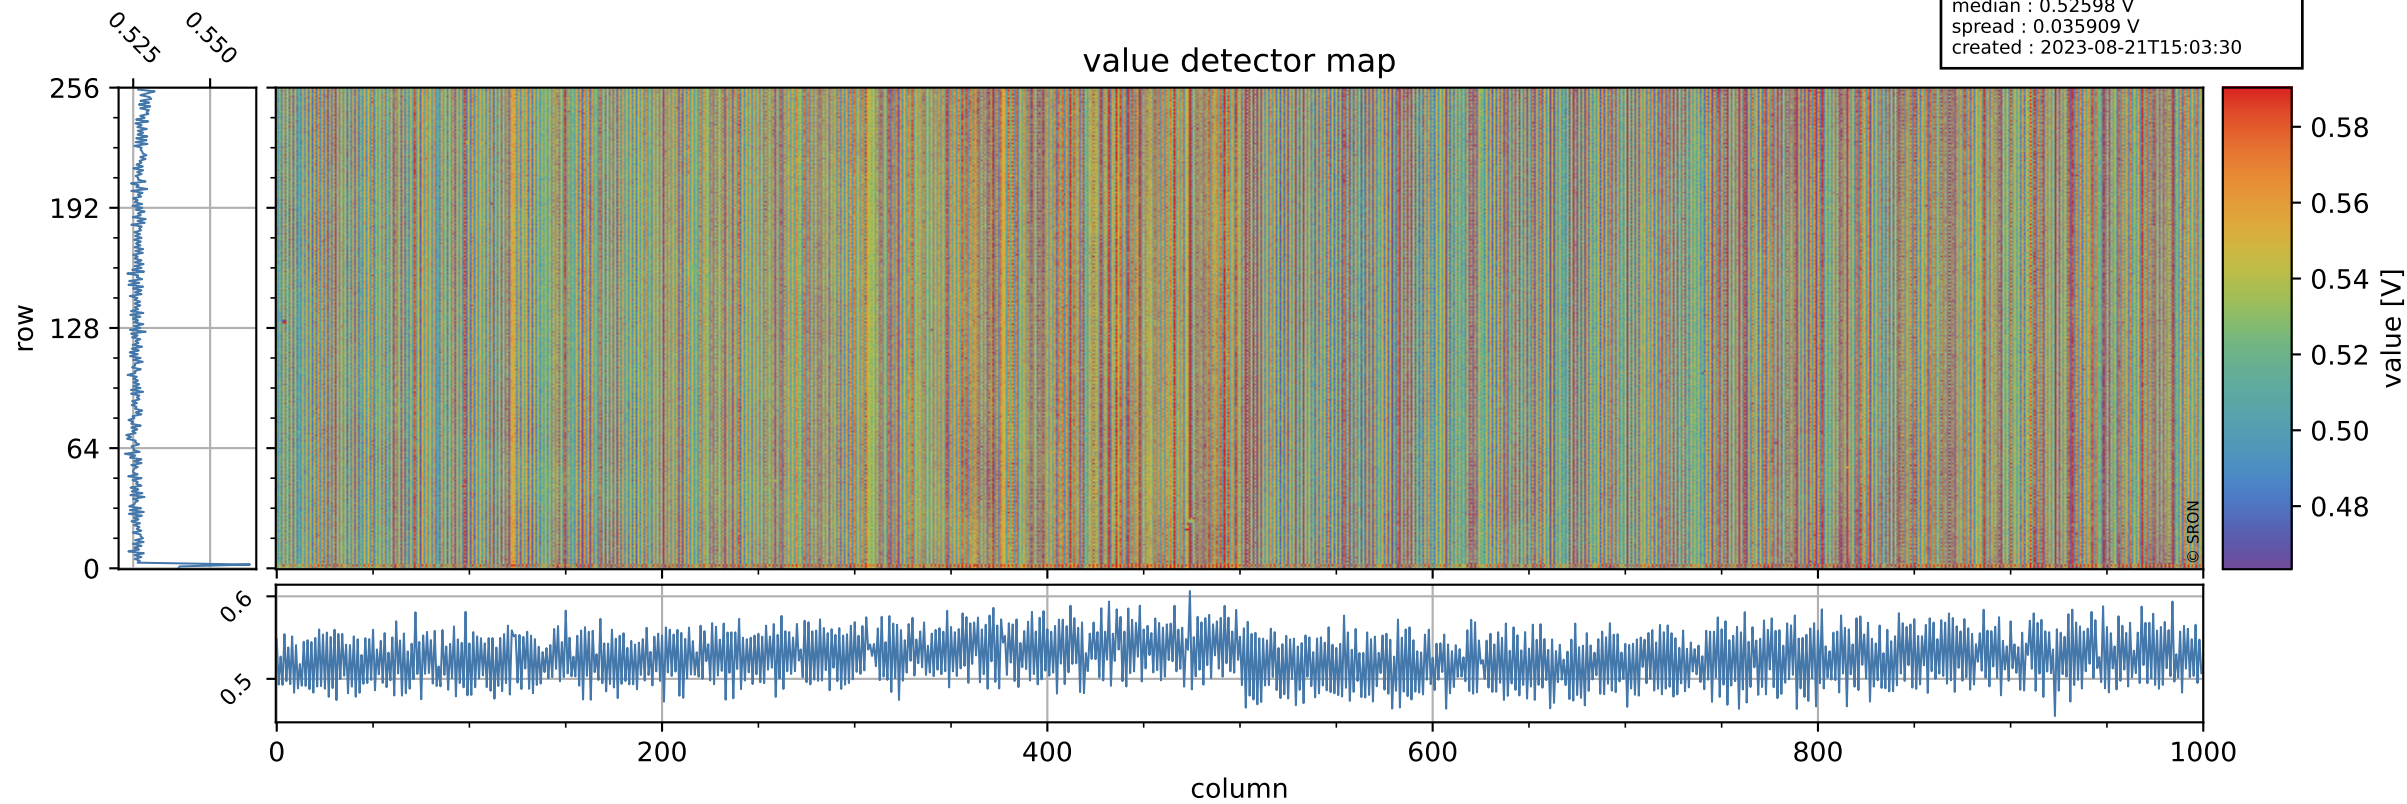

# Tropomi SWIR offset (official)

orbits : 19 in [20077, 20122]  
coverage : 2021-08-28 / 2021-08-31  
median : 0.52598 V  
spread : 0.035909 V  
created : 2023-08-21T15:03:30

## value detector map

# Tropomi SWIR offset (official)

orbits : 19 in [20077, 20122]  
coverage : 2021-08-28 / 2021-08-31  
median : 29.694  $\mu\text{V}$   
spread : 14.703  $\mu\text{V}$   
created : 2023-08-21T15:03:31

# Tropomi SWIR offset (official) ground-tracks of Sentinel-5P

orbits : 19 in [20077, 20122]  
coverage : 2021-08-28 / 2021-08-31  
created : 2023-08-21T15:03:32