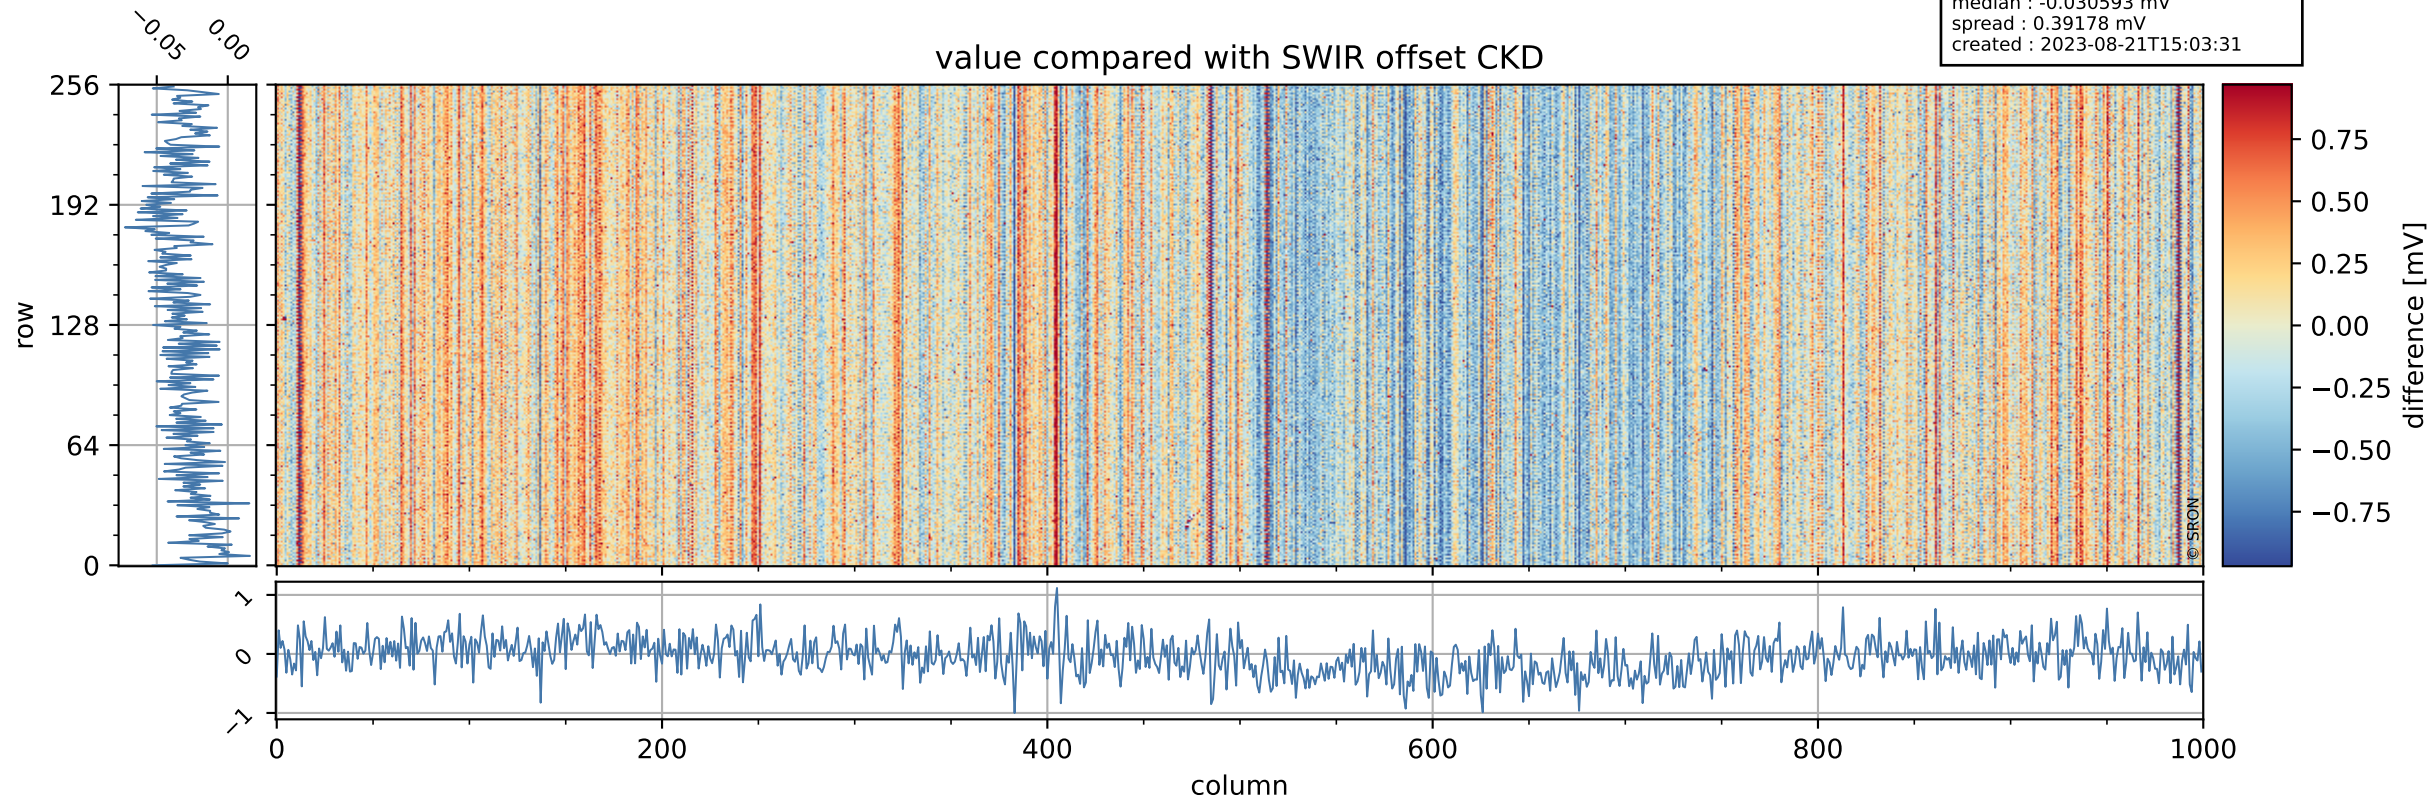

## value detector map

# Tropomi SWIR offset (official)

orbits : 19 in [20077, 20122]  
coverage : 2021-08-28 / 2021-08-31  
median : 29.694  $\mu\text{V}$   
spread : 14.703  $\mu\text{V}$   
created : 2023-08-21T15:03:31

# Tropomi SWIR offset (official)

orbits : 19 in [20077, 20122]  
coverage : 2021-08-28 / 2021-08-31  
median : -0.030593 mV  
spread : 0.39178 mV  
created : 2023-08-21T15:03:31

value compared with SWIR offset CKD

# Tropomi SWIR offset (official) ground-tracks of Sentinel-5P

orbits : 19 in [20077, 20122]  
coverage : 2021-08-28 / 2021-08-31  
created : 2023-08-21T15:03:32