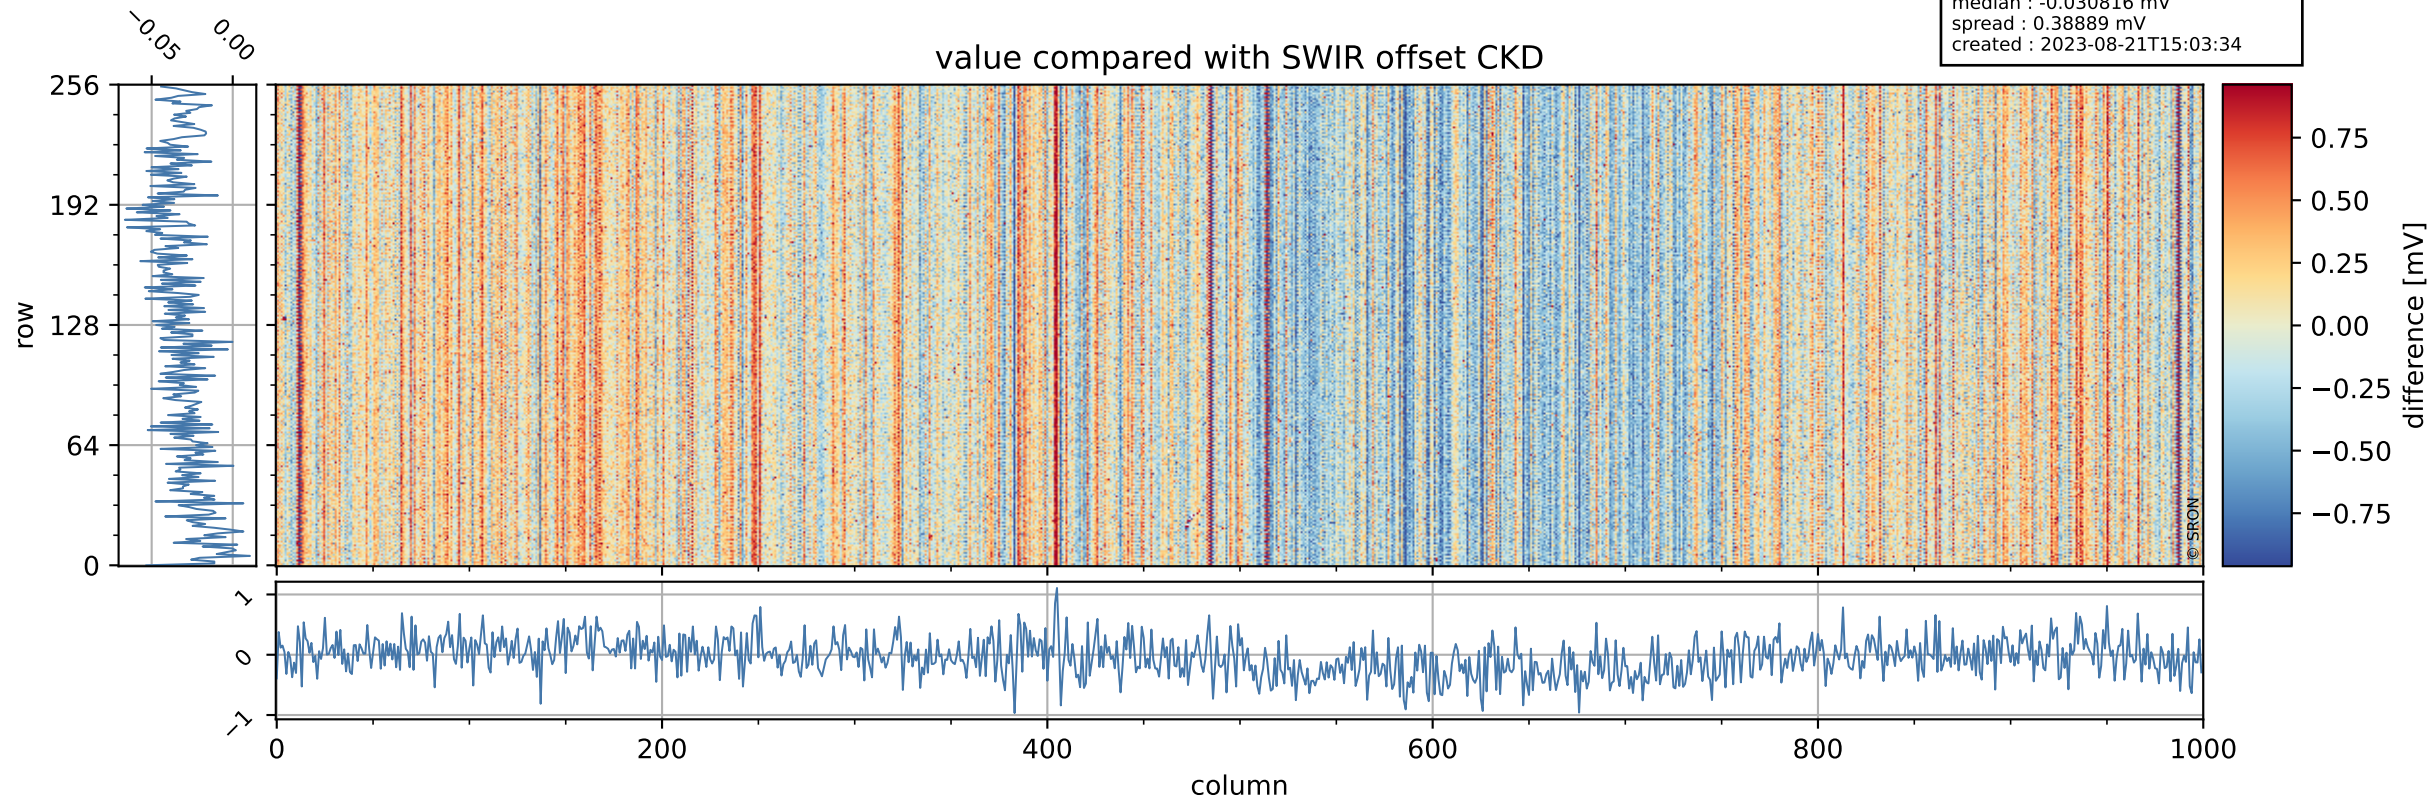

Tropomi SWIR offset (official)

orbits : 19 in [20092, 20137]
coverage : 2021-08-29 / 2021-09-01
median : 0.52598 V
spread : 0.035907 V
created : 2023-08-21T15:03:33

value detector map

Tropomi SWIR offset (official)

orbits : 19 in [20092, 20137]
coverage : 2021-08-29 / 2021-09-01
median : 30.314 μV
spread : 15.054 μV
created : 2023-08-21T15:03:34

Tropomi SWIR offset (official)

orbits : 19 in [20092, 20137]
coverage : 2021-08-29 / 2021-09-01
median : -0.030816 mV
spread : 0.38889 mV
created : 2023-08-21T15:03:34

value compared with SWIR offset CKD

Tropomi SWIR offset (official) ground-tracks of Sentinel-5P

orbits : 19 in [20092, 20137]
coverage : 2021-08-29 / 2021-09-01
created : 2023-08-21T15:03:35

Tropomi SWIR offset (official)

orbits : [2827, 20137]
coverage : 2018-04-30 / 2021-09-01
created : 2023-08-21T15:03:35

trend of detector median & temperatures