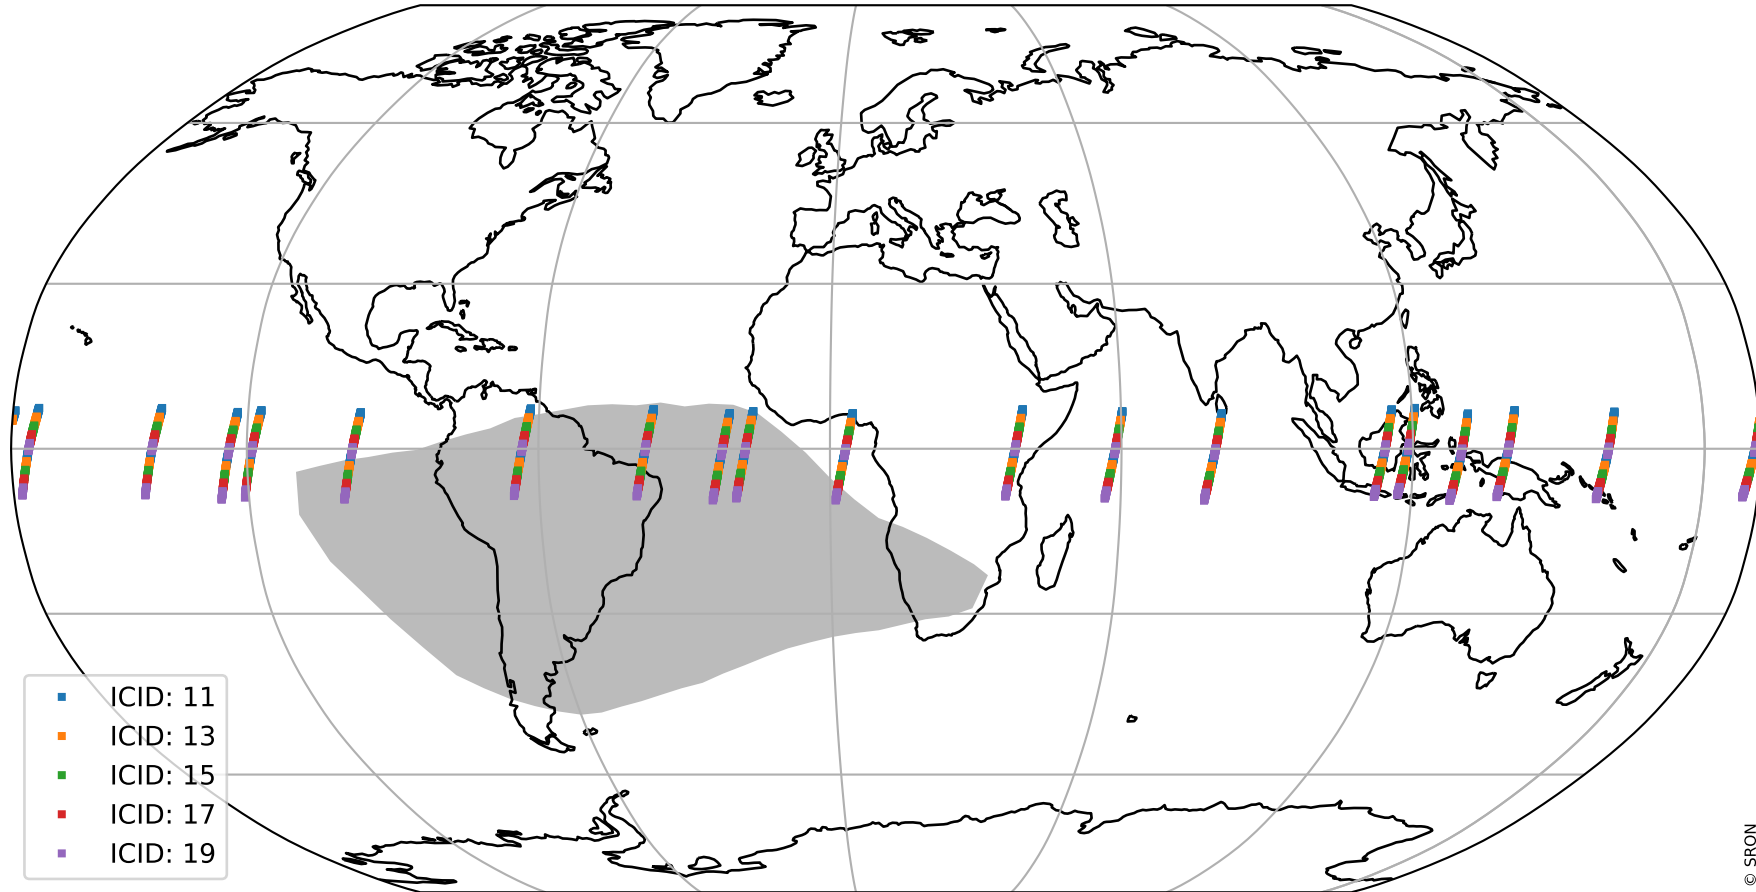

Tropomi SWIR offset (official)

orbits : 19 in [20092, 20137]
coverage : 2021-08-29 / 2021-09-01
median : 0.52598 V
spread : 0.035907 V
created : 2023-08-21T15:03:33

value detector map

Tropomi SWIR offset (official)

orbits : 19 in [20092, 20137]
coverage : 2021-08-29 / 2021-09-01
median : 30.314 μV
spread : 15.054 μV
created : 2023-08-21T15:03:34

Tropomi SWIR offset (official)

orbits : 19 in [20092, 20137]
coverage : 2021-08-29 / 2021-09-01
median : -0.030816 mV
spread : 0.38889 mV
created : 2023-08-21T15:03:34

value compared with SWIR offset CKD

Tropomi SWIR offset (official) ground-tracks of Sentinel-5P

orbits : 19 in [20092, 20137]
coverage : 2021-08-29 / 2021-09-01
created : 2023-08-21T15:03:35

Tropomi SWIR offset (official)

orbits : [2827, 20137]
coverage : 2018-04-30 / 2021-09-01
created : 2023-08-21T15:03:35

trend of detector median & temperatures