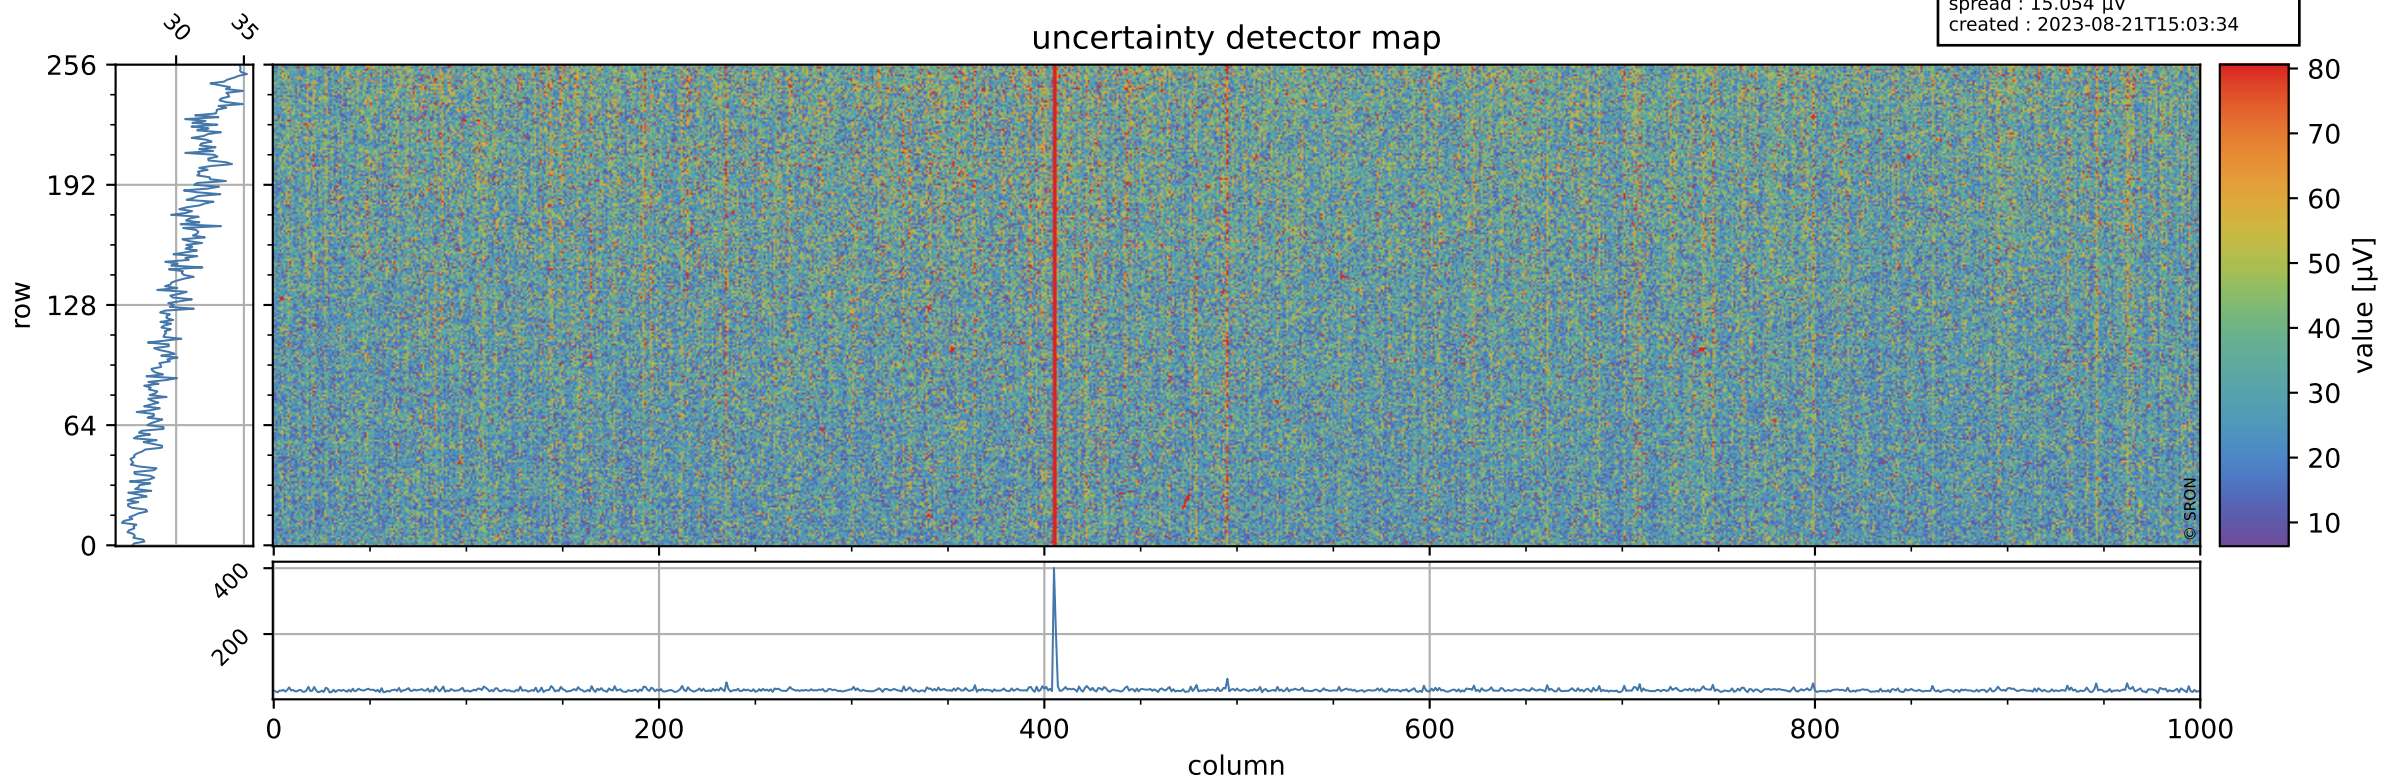

Tropomi SWIR offset (official)

orbits : 19 in [20092, 20137]
coverage : 2021-08-29 / 2021-09-01
median : 0.52598 V
spread : 0.035907 V
created : 2023-08-21T15:03:33

value detector map

Tropomi SWIR offset (official)

orbits : 19 in [20092, 20137]
coverage : 2021-08-29 / 2021-09-01
median : 30.314 μV
spread : 15.054 μV
created : 2023-08-21T15:03:34

Tropomi SWIR offset (official)

orbits : 19 in [20092, 20137]
coverage : 2021-08-29 / 2021-09-01
median : -0.030816 mV
spread : 0.38889 mV
created : 2023-08-21T15:03:34

value compared with SWIR offset CKD

Tropomi SWIR offset (official) ground-tracks of Sentinel-5P

orbits : 19 in [20092, 20137]
coverage : 2021-08-29 / 2021-09-01
created : 2023-08-21T15:03:35

Tropomi SWIR offset (official)

orbits : [2827, 20137]
coverage : 2018-04-30 / 2021-09-01
created : 2023-08-21T15:03:35

trend of detector median & temperatures