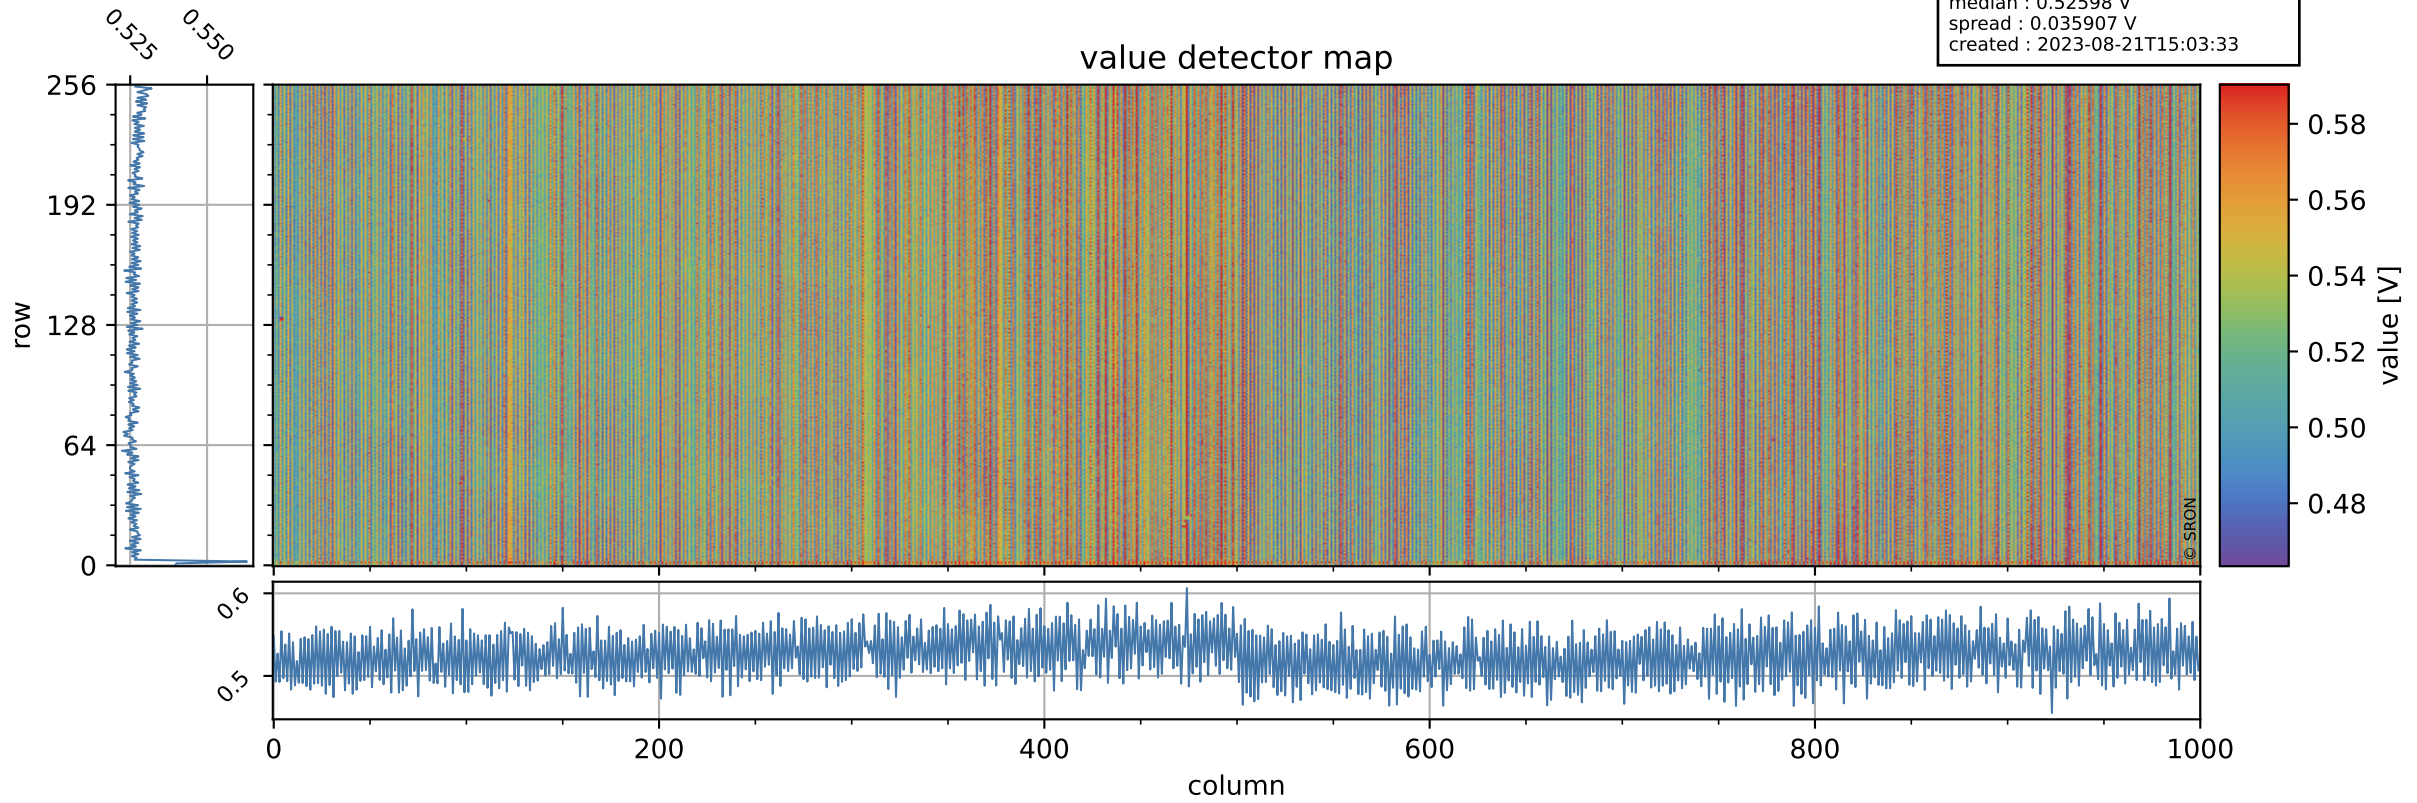

Tropomi SWIR offset (official)

orbits : 19 in [20092, 20137]
coverage : 2021-08-29 / 2021-09-01
median : 0.52598 V
spread : 0.035907 V
created : 2023-08-21T15:03:33

value detector map

Tropomi SWIR offset (official)

orbits : 19 in [20092, 20137]
coverage : 2021-08-29 / 2021-09-01
median : 30.314 μV
spread : 15.054 μV
created : 2023-08-21T15:03:34

Tropomi SWIR offset (official)

orbits : 19 in [20092, 20137]
coverage : 2021-08-29 / 2021-09-01
median : -0.030816 mV
spread : 0.38889 mV
created : 2023-08-21T15:03:34

value compared with SWIR offset CKD

Tropomi SWIR offset (official) ground-tracks of Sentinel-5P

orbits : 19 in [20092, 20137]
coverage : 2021-08-29 / 2021-09-01
created : 2023-08-21T15:03:35

Tropomi SWIR offset (official)

orbits : [2827, 20137]
coverage : 2018-04-30 / 2021-09-01
created : 2023-08-21T15:03:35

trend of detector median & temperatures