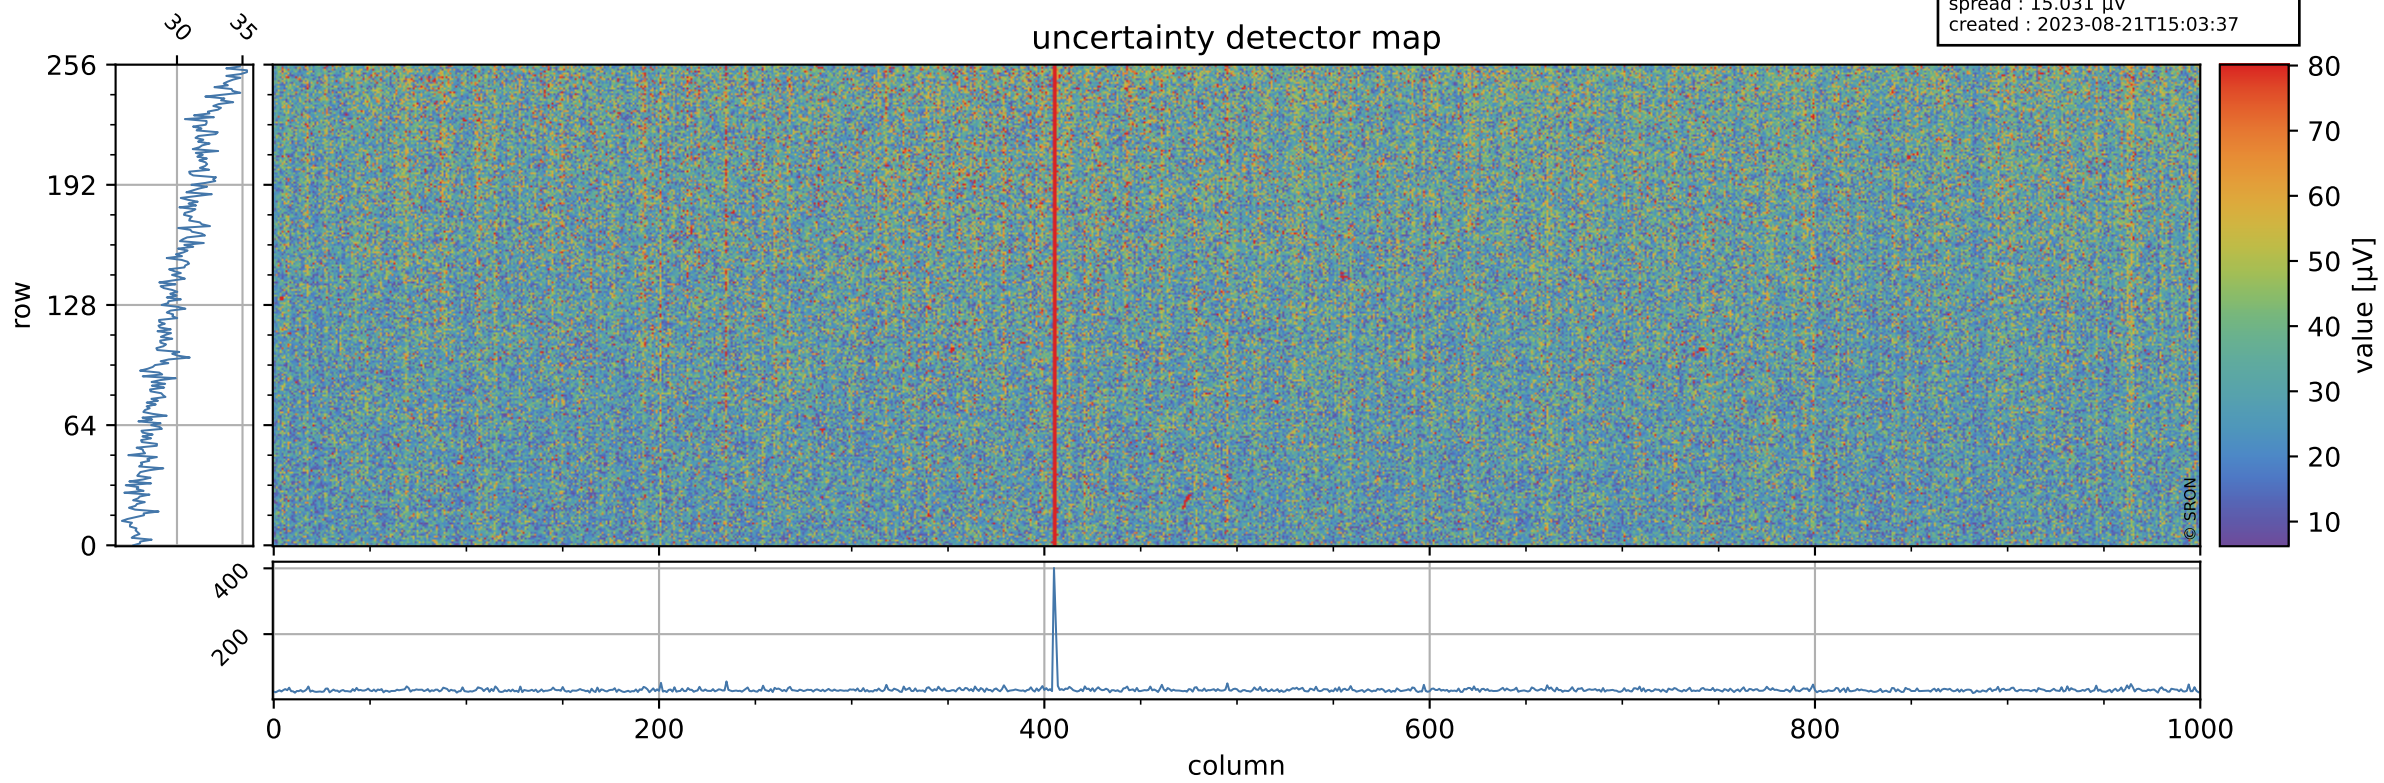

Tropomi SWIR offset (official)

orbits : 18 in [20107, 20152]
coverage : 2021-08-30 / 2021-09-02
median : 0.52598 V
spread : 0.035906 V
created : 2023-08-21T15:03:37

value detector map

Tropomi SWIR offset (official)

orbits : 18 in [20107, 20152]
coverage : 2021-08-30 / 2021-09-02
median : 30.195 μV
spread : 15.031 μV
created : 2023-08-21T15:03:37

Tropomi SWIR offset (official)

orbits : 18 in [20107, 20152]
coverage : 2021-08-30 / 2021-09-02
median : -0.031497 mV
spread : 0.38753 mV
created : 2023-08-21T15:03:38

value compared with SWIR offset CKD

Tropomi SWIR offset (official) ground-tracks of Sentinel-5P

orbits : 18 in [20107, 20152]
coverage : 2021-08-30 / 2021-09-02
created : 2023-08-21T15:03:38

Tropomi SWIR offset (official)

orbits : [2827, 20152]
coverage : 2018-04-30 / 2021-09-02
created : 2023-08-21T15:03:39

trend of detector median & temperatures