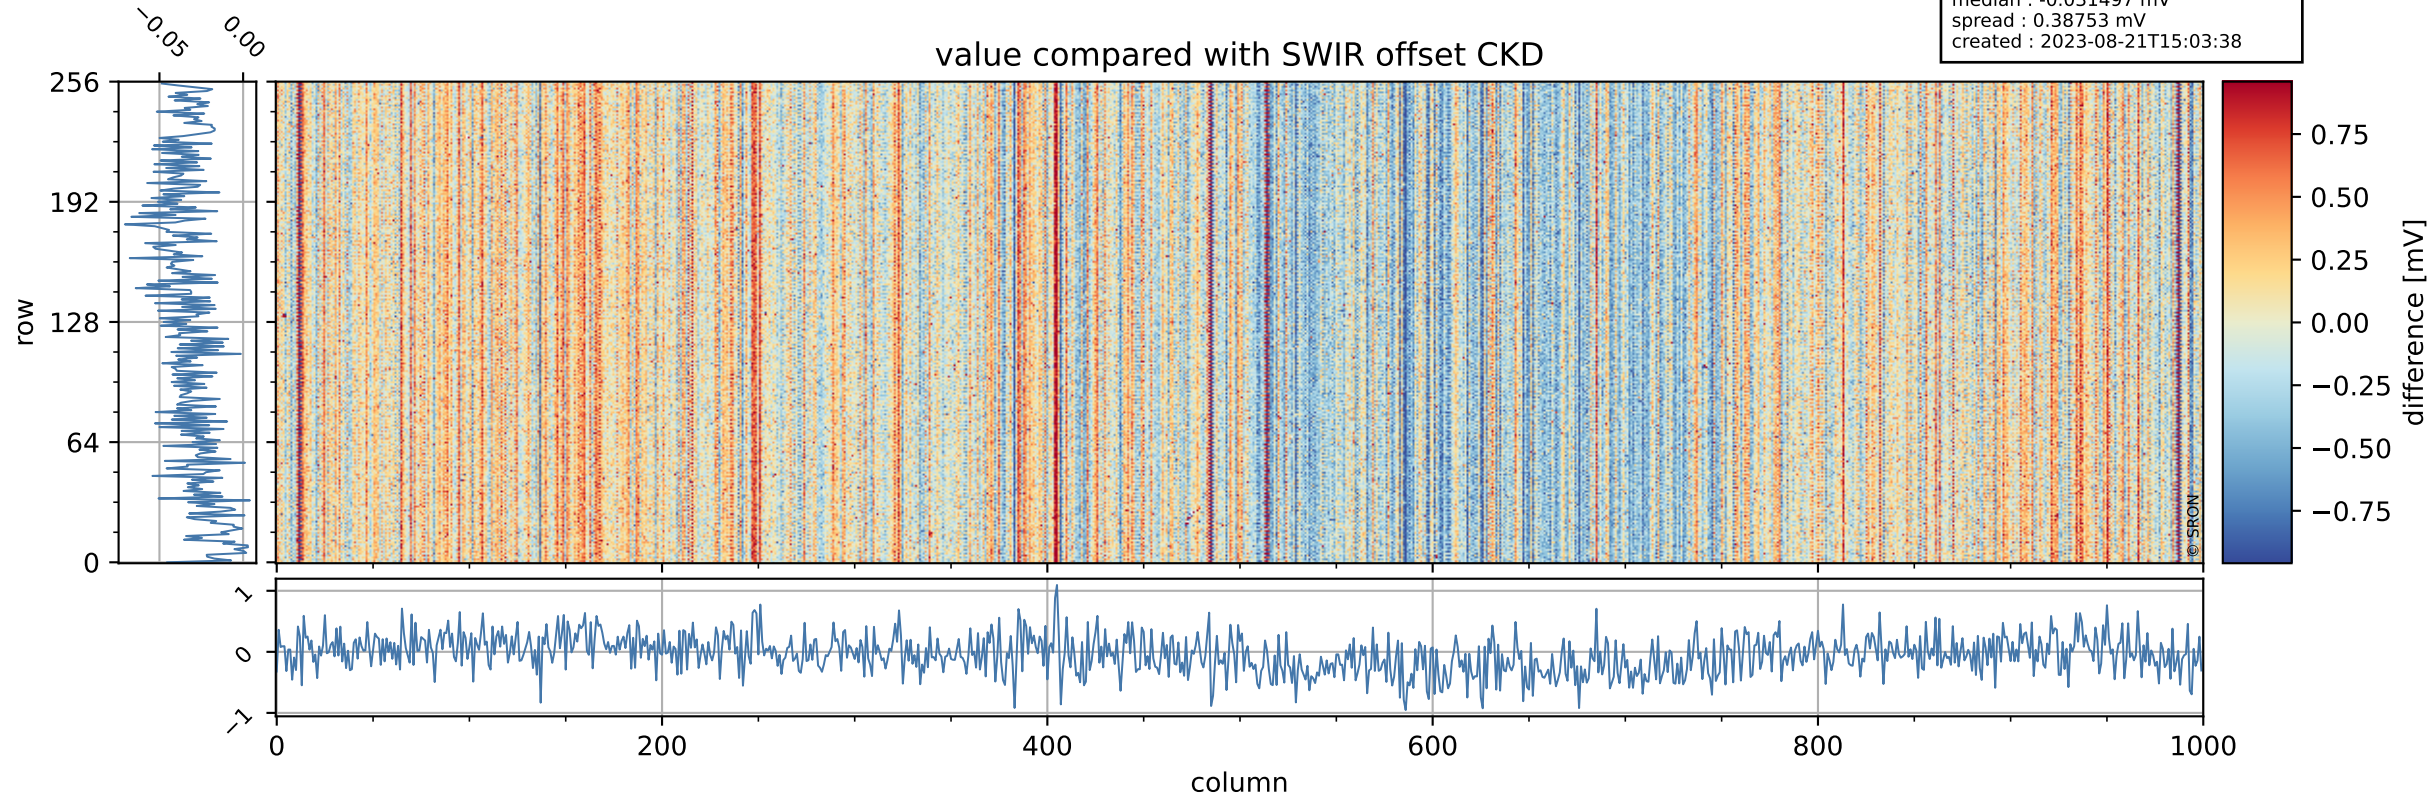

Tropomi SWIR offset (official)

orbits : 18 in [20107, 20152]
coverage : 2021-08-30 / 2021-09-02
median : 0.52598 V
spread : 0.035906 V
created : 2023-08-21T15:03:37

value detector map

Tropomi SWIR offset (official)

orbits : 18 in [20107, 20152]
coverage : 2021-08-30 / 2021-09-02
median : 30.195 μV
spread : 15.031 μV
created : 2023-08-21T15:03:37

Tropomi SWIR offset (official)

orbits : 18 in [20107, 20152]
coverage : 2021-08-30 / 2021-09-02
median : -0.031497 mV
spread : 0.38753 mV
created : 2023-08-21T15:03:38

value compared with SWIR offset CKD

Tropomi SWIR offset (official) ground-tracks of Sentinel-5P

orbits : 18 in [20107, 20152]
coverage : 2021-08-30 / 2021-09-02
created : 2023-08-21T15:03:38

Tropomi SWIR offset (official)

orbits : [2827, 20152]
coverage : 2018-04-30 / 2021-09-02
created : 2023-08-21T15:03:39

trend of detector median & temperatures