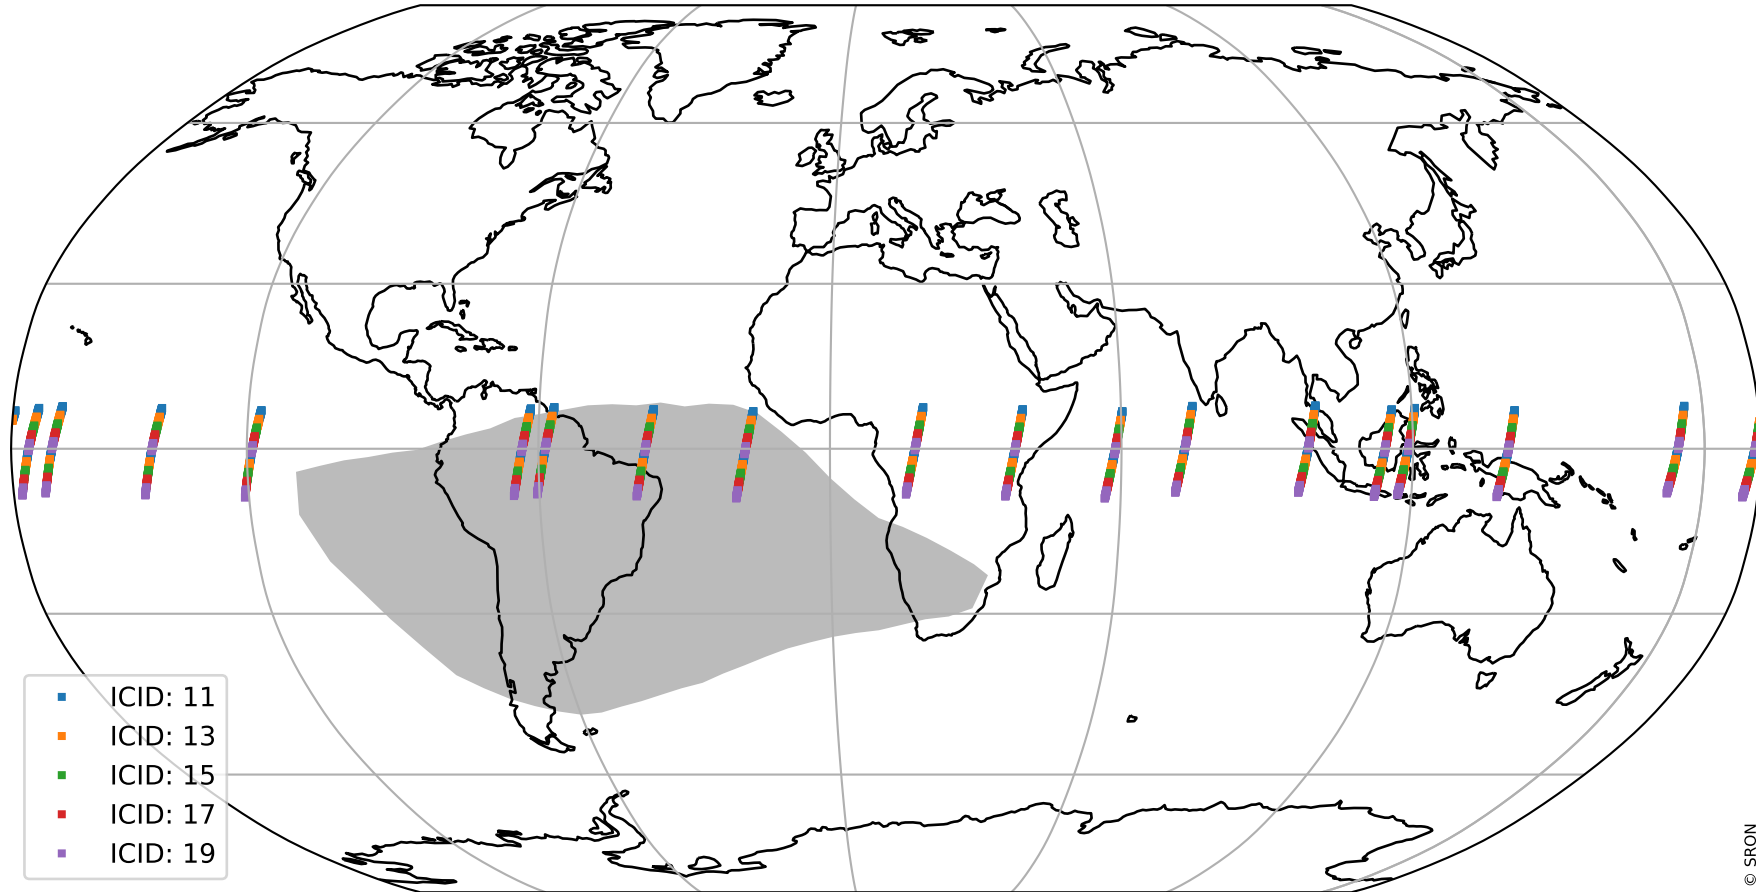

Tropomi SWIR offset (official)

orbits : 18 in [20107, 20152]
coverage : 2021-08-30 / 2021-09-02
median : 0.52598 V
spread : 0.035906 V
created : 2023-08-21T15:03:37

value detector map

Tropomi SWIR offset (official)

orbits : 18 in [20107, 20152]
coverage : 2021-08-30 / 2021-09-02
median : 30.195 μV
spread : 15.031 μV
created : 2023-08-21T15:03:37

Tropomi SWIR offset (official)

orbits : 18 in [20107, 20152]
coverage : 2021-08-30 / 2021-09-02
median : -0.031497 mV
spread : 0.38753 mV
created : 2023-08-21T15:03:38

value compared with SWIR offset CKD

Tropomi SWIR offset (official) ground-tracks of Sentinel-5P

orbits : 18 in [20107, 20152]
coverage : 2021-08-30 / 2021-09-02
created : 2023-08-21T15:03:38

Tropomi SWIR offset (official)

orbits : [2827, 20152]
coverage : 2018-04-30 / 2021-09-02
created : 2023-08-21T15:03:39

trend of detector median & temperatures