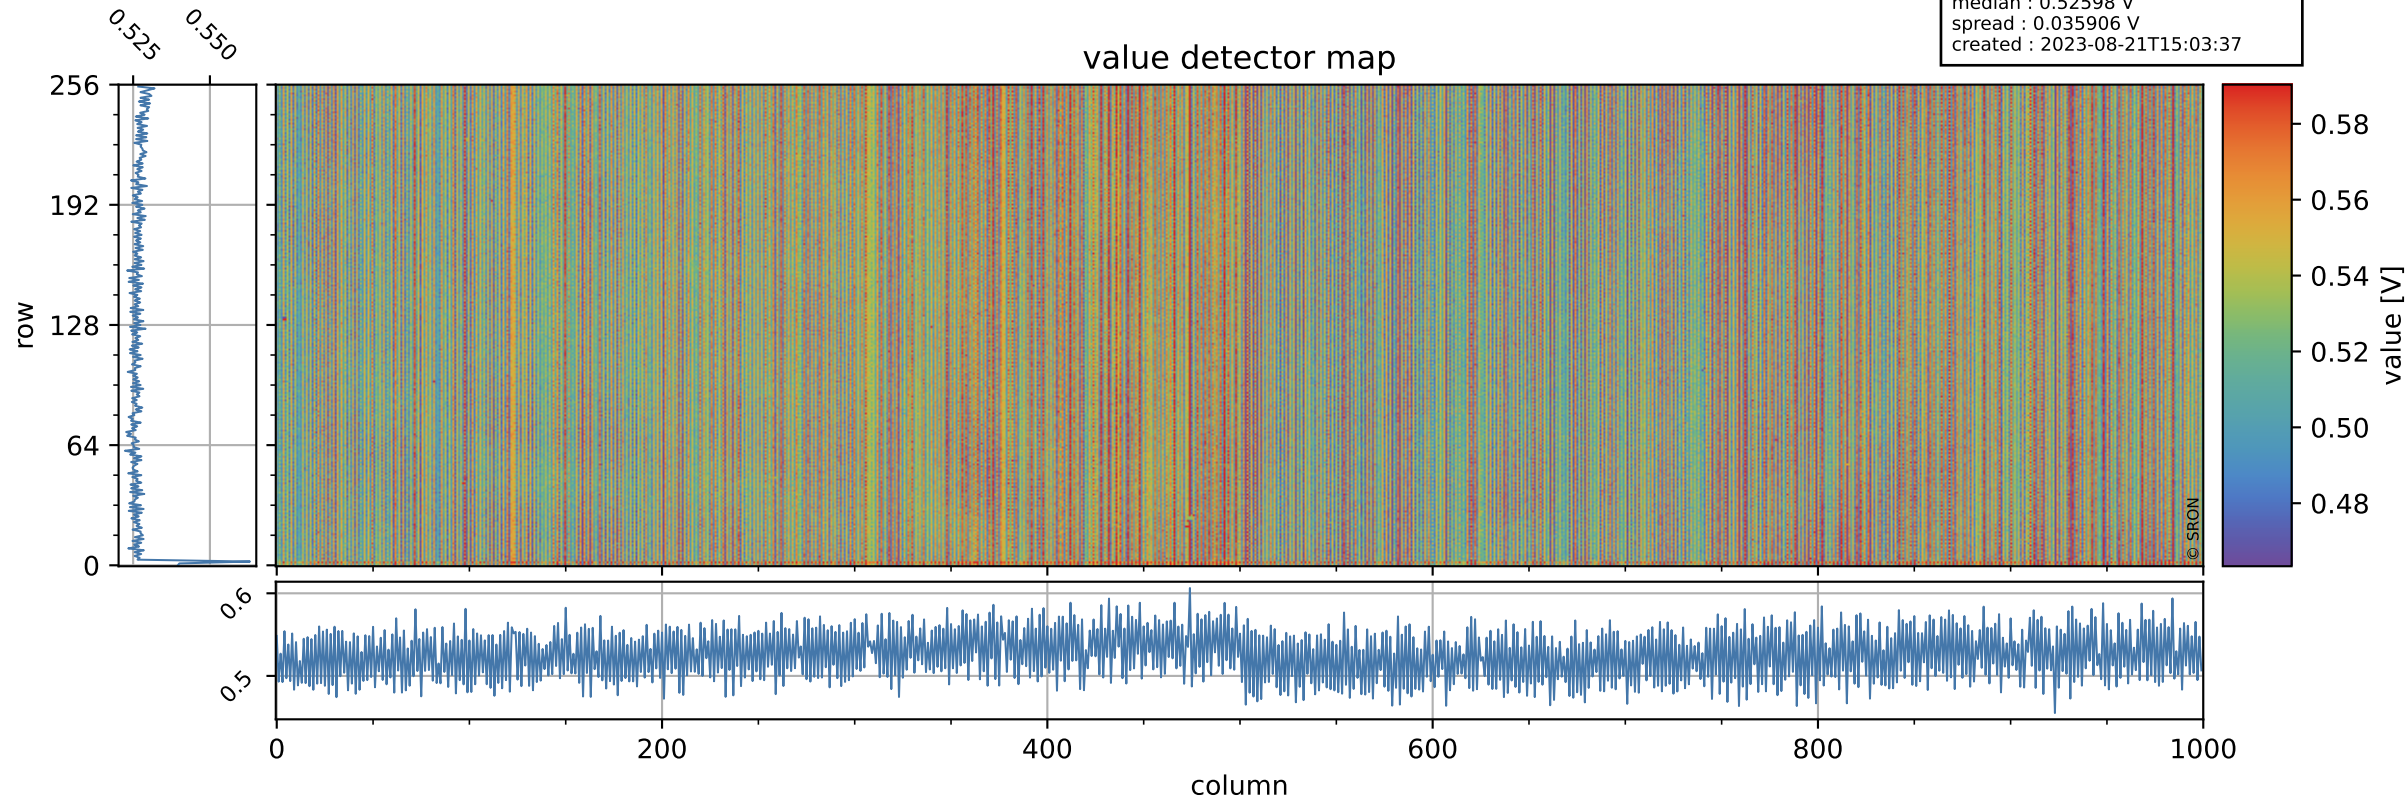

Tropomi SWIR offset (official)

orbits : 18 in [20107, 20152]
coverage : 2021-08-30 / 2021-09-02
median : 0.52598 V
spread : 0.035906 V
created : 2023-08-21T15:03:37

value detector map

Tropomi SWIR offset (official)

orbits : 18 in [20107, 20152]
coverage : 2021-08-30 / 2021-09-02
median : 30.195 μV
spread : 15.031 μV
created : 2023-08-21T15:03:37

Tropomi SWIR offset (official)

orbits : 18 in [20107, 20152]
coverage : 2021-08-30 / 2021-09-02
median : -0.031497 mV
spread : 0.38753 mV
created : 2023-08-21T15:03:38

value compared with SWIR offset CKD

Tropomi SWIR offset (official) ground-tracks of Sentinel-5P

orbits : 18 in [20107, 20152]
coverage : 2021-08-30 / 2021-09-02
created : 2023-08-21T15:03:38

Tropomi SWIR offset (official)

orbits : [2827, 20152]
coverage : 2018-04-30 / 2021-09-02
created : 2023-08-21T15:03:39

trend of detector median & temperatures