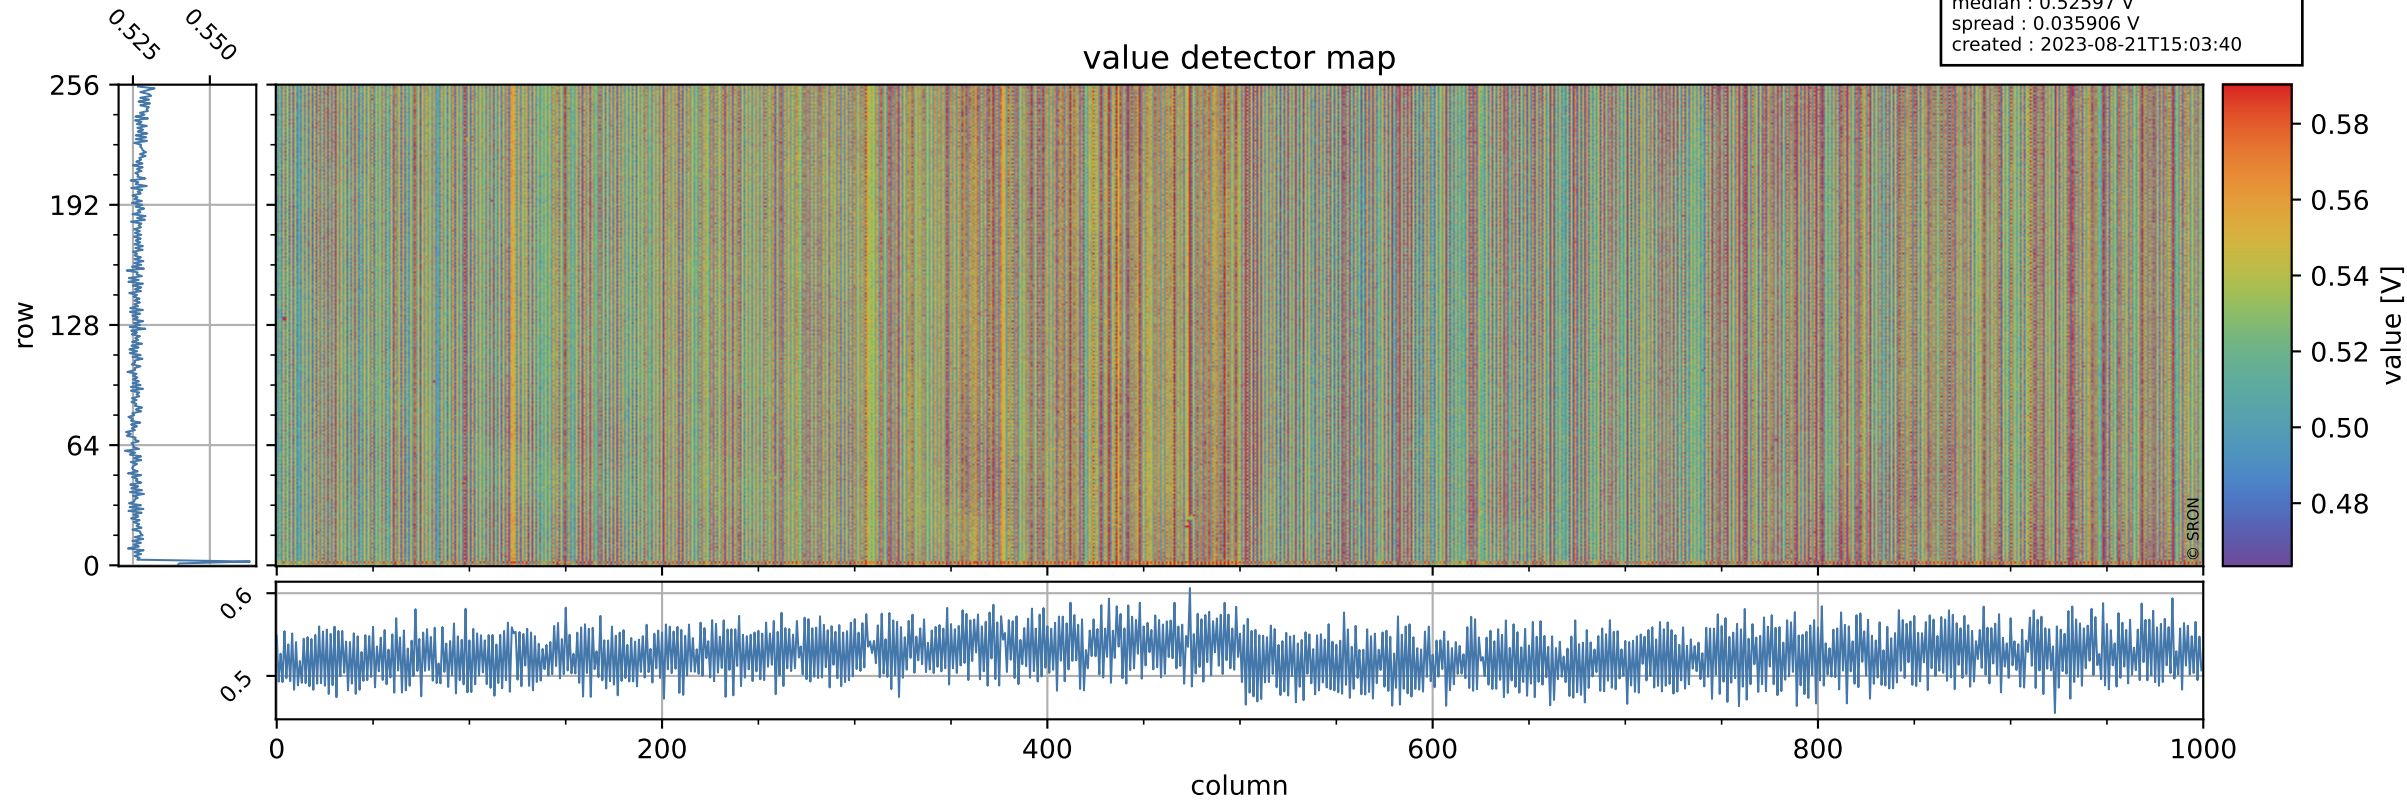

# Tropomi SWIR offset (official)

orbits : 19 in [20122, 20167]  
coverage : 2021-08-31 / 2021-09-03  
median : 0.52597 V  
spread : 0.035906 V  
created : 2023-08-21T15:03:40

## value detector map

# Tropomi SWIR offset (official)

orbits : 19 in [20122, 20167]  
coverage : 2021-08-31 / 2021-09-03  
median : 30.136  $\mu\text{V}$   
spread : 15.122  $\mu\text{V}$   
created : 2023-08-21T15:03:41

# Tropomi SWIR offset (official) ground-tracks of Sentinel-5P

orbits : 19 in [20122, 20167]  
coverage : 2021-08-31 / 2021-09-03  
created : 2023-08-21T15:03:41