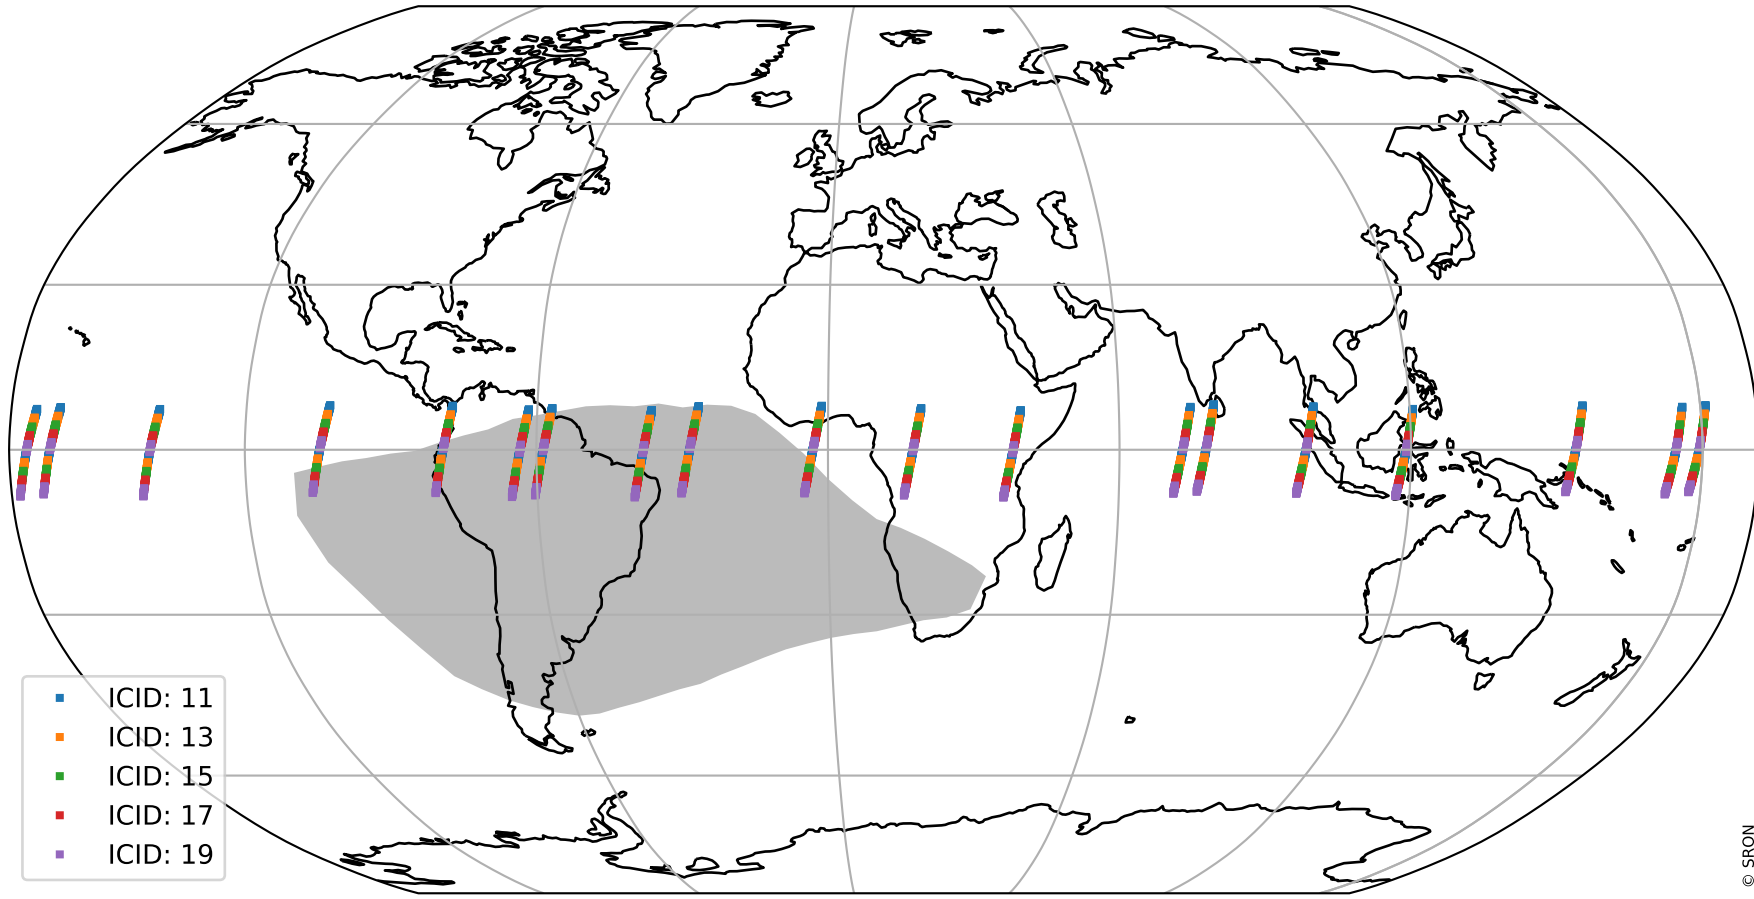

# Tropomi SWIR offset (official)

orbits : 19 in [20122, 20167]  
coverage : 2021-08-31 / 2021-09-03  
median : 30.136  $\mu\text{V}$   
spread : 15.122  $\mu\text{V}$   
created : 2023-08-21T15:03:41

# Tropomi SWIR offset (official)

orbits : 19 in [20122, 20167]  
coverage : 2021-08-31 / 2021-09-03  
median : -0.04402 mV  
spread : 0.38809 mV  
created : 2023-08-21T15:03:41

value compared with SWIR offset CKD

# Tropomi SWIR offset (official) ground-tracks of Sentinel-5P

orbits : 19 in [20122, 20167]  
coverage : 2021-08-31 / 2021-09-03  
created : 2023-08-21T15:03:41

# Tropomi SWIR offset (official)

orbits : [2827, 20167]  
coverage : 2018-04-30 / 2021-09-03  
created : 2023-08-21T15:03:42