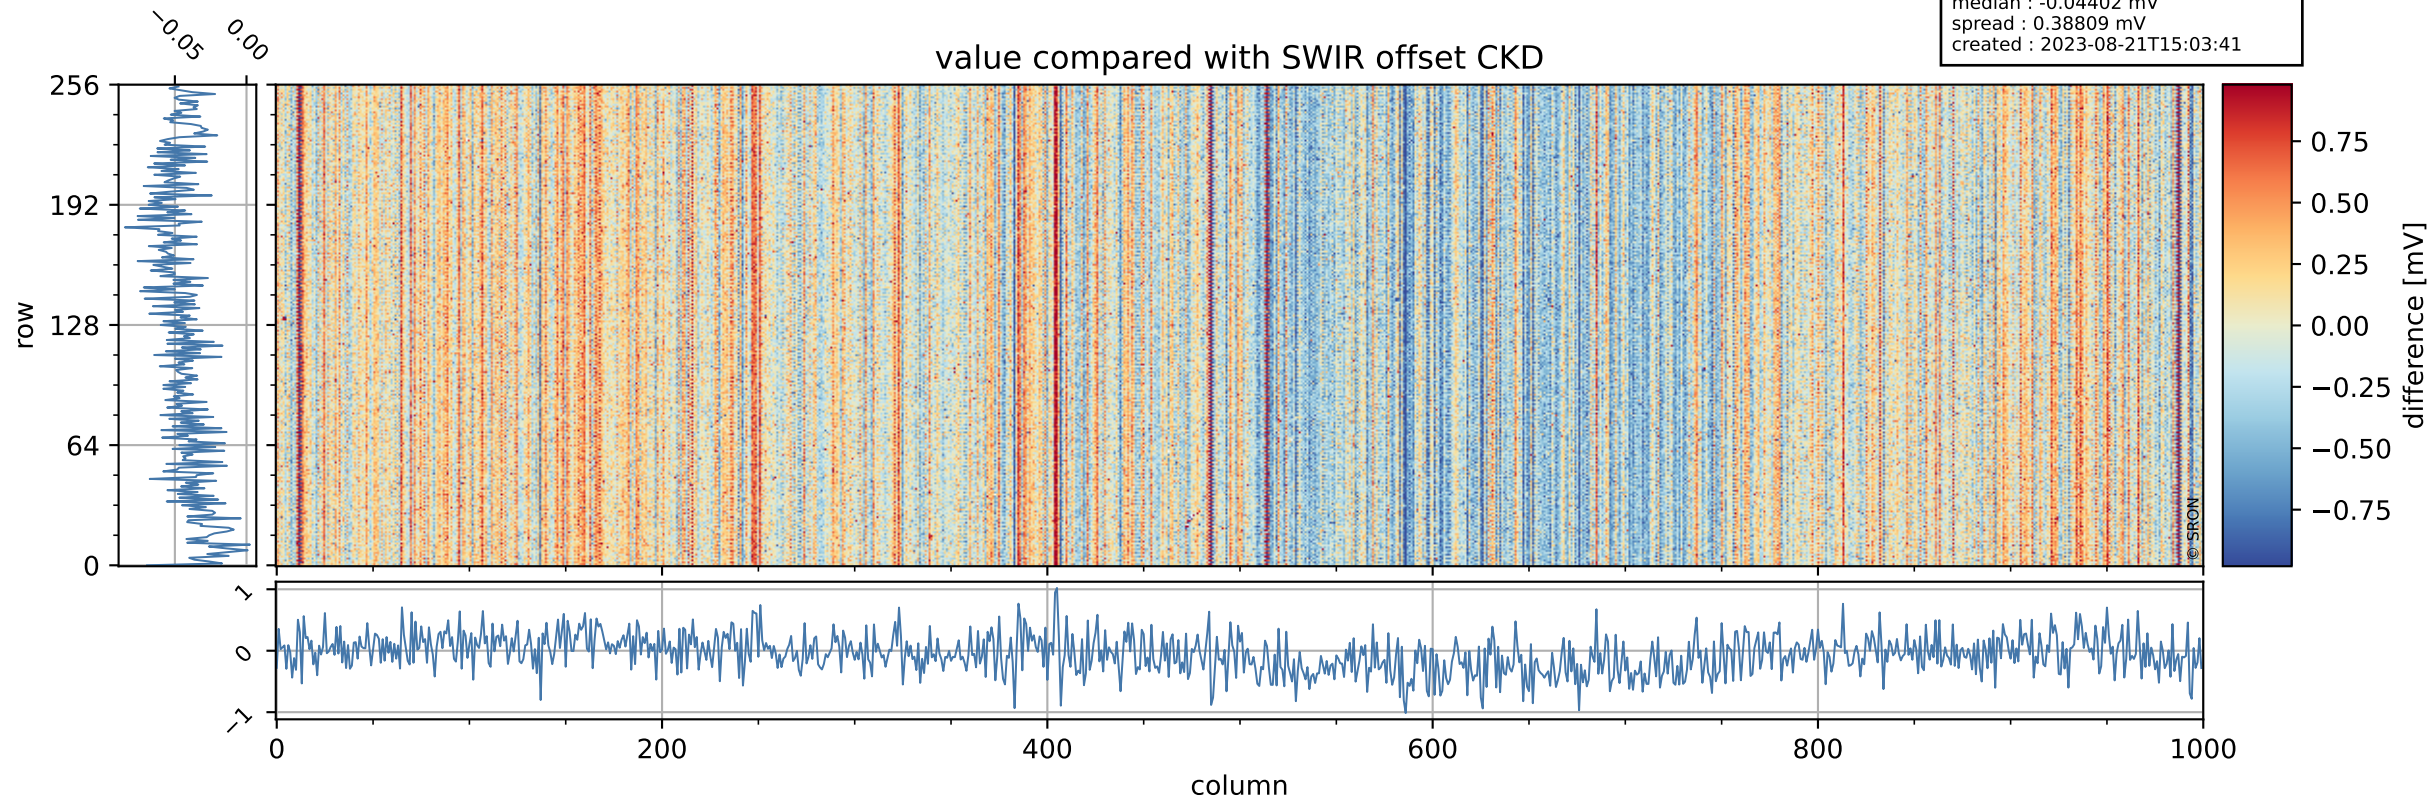

## value detector map

# Tropomi SWIR offset (official)

orbits : 19 in [20122, 20167]  
coverage : 2021-08-31 / 2021-09-03  
median : 30.136  $\mu\text{V}$   
spread : 15.122  $\mu\text{V}$   
created : 2023-08-21T15:03:41

# Tropomi SWIR offset (official)

orbits : 19 in [20122, 20167]  
coverage : 2021-08-31 / 2021-09-03  
median : -0.04402 mV  
spread : 0.38809 mV  
created : 2023-08-21T15:03:41

value compared with SWIR offset CKD

# Tropomi SWIR offset (official) ground-tracks of Sentinel-5P

orbits : 19 in [20122, 20167]  
coverage : 2021-08-31 / 2021-09-03  
created : 2023-08-21T15:03:41