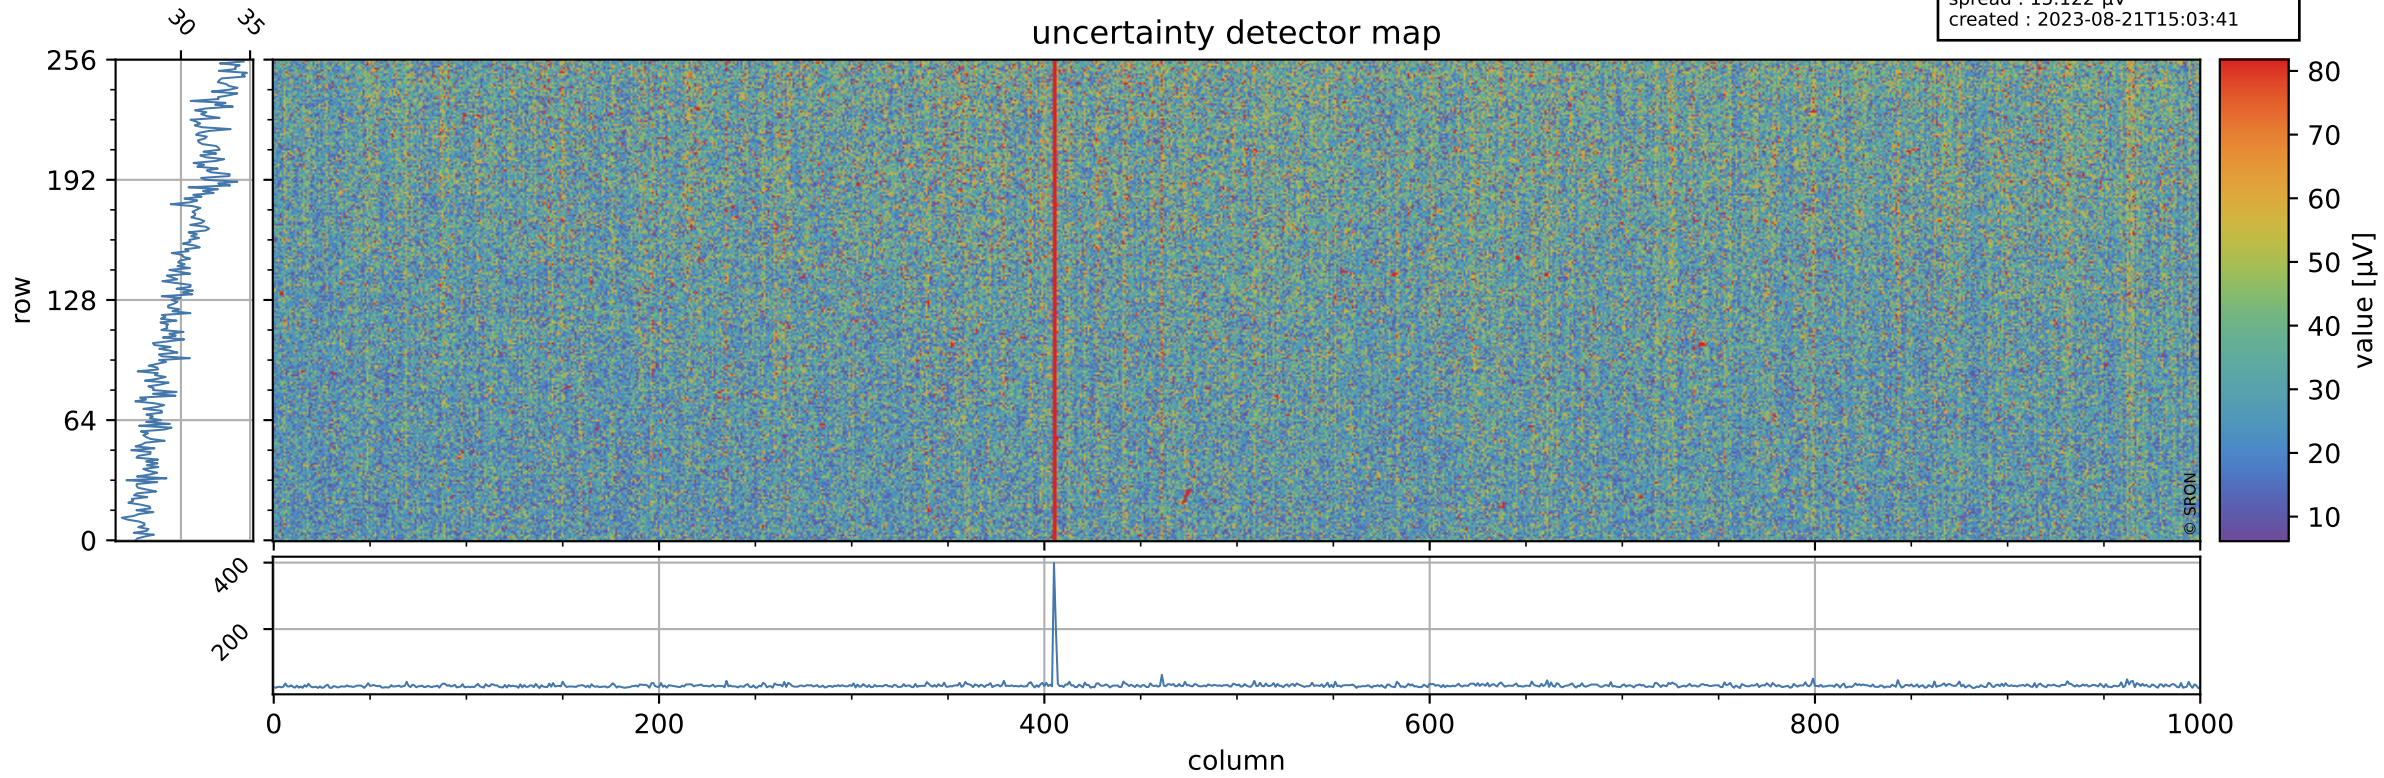

# Tropomi SWIR offset (official)

orbits : 19 in [20122, 20167]  
coverage : 2021-08-31 / 2021-09-03  
median : 0.52597 V  
spread : 0.035906 V  
created : 2023-08-21T15:03:40

## value detector map

# Tropomi SWIR offset (official)

orbits : 19 in [20122, 20167]  
coverage : 2021-08-31 / 2021-09-03  
median : 30.136  $\mu\text{V}$   
spread : 15.122  $\mu\text{V}$   
created : 2023-08-21T15:03:41

# Tropomi SWIR offset (official) ground-tracks of Sentinel-5P

orbits : 19 in [20122, 20167]  
coverage : 2021-08-31 / 2021-09-03  
created : 2023-08-21T15:03:41