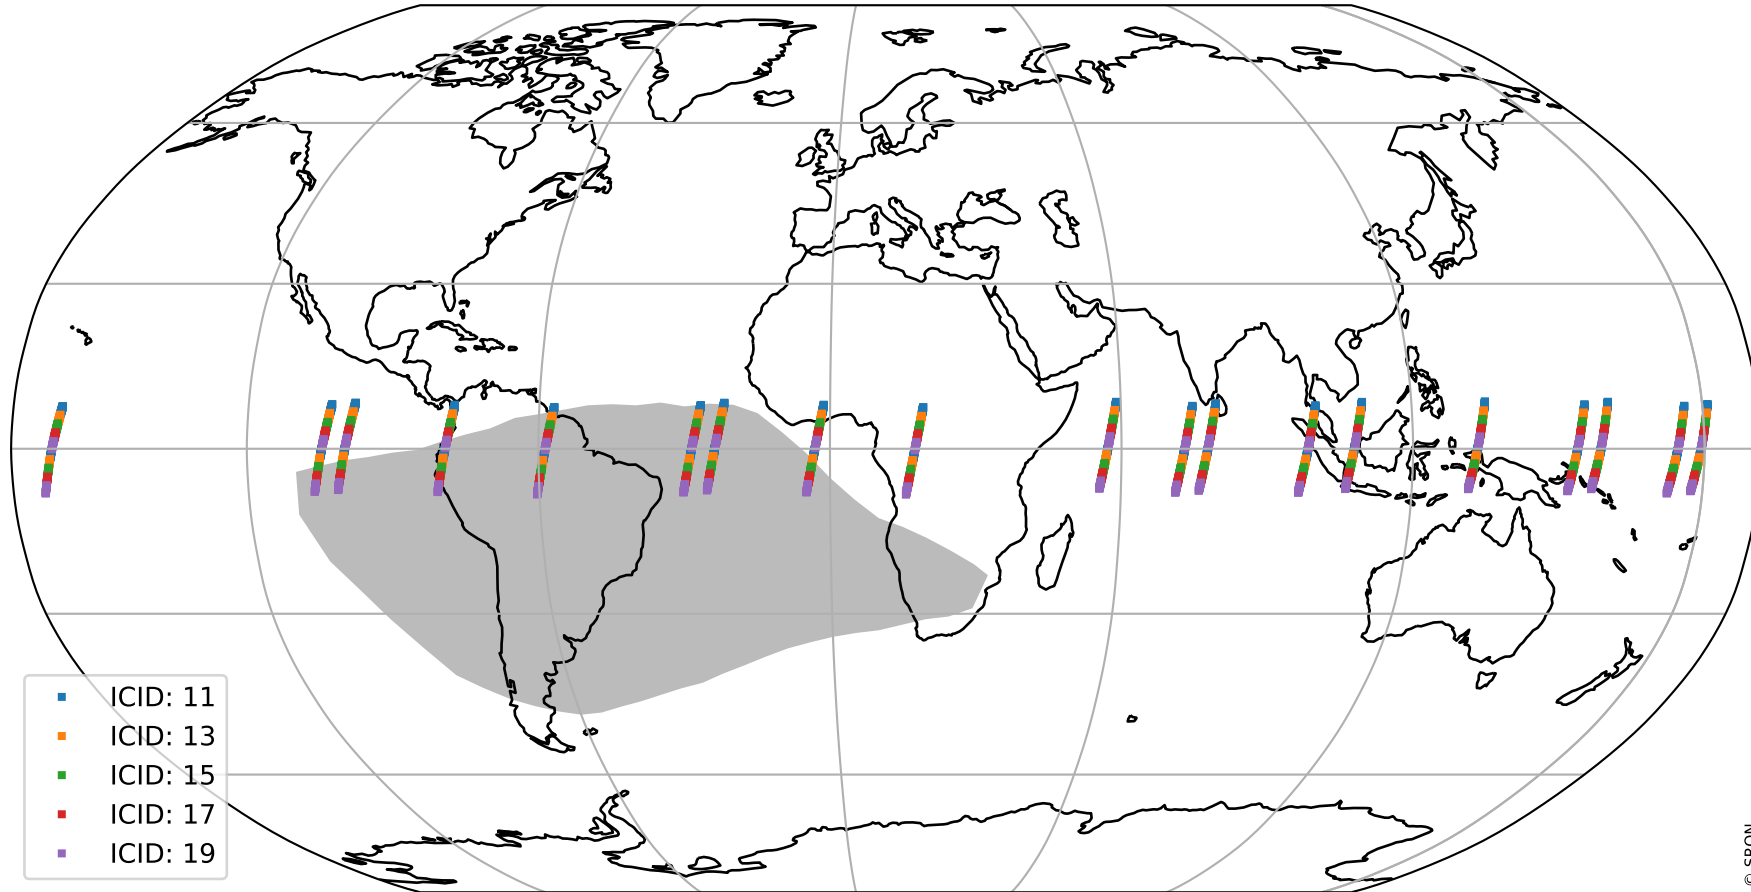

Tropomi SWIR offset (official)

orbits : 19 in [20137, 20182]
coverage : 2021-09-01 / 2021-09-04
median : 0.52596 V
spread : 0.035905 V
created : 2023-08-21T15:03:43

value detector map

Tropomi SWIR offset (official)

orbits : 19 in [20137, 20182]
coverage : 2021-09-01 / 2021-09-04
median : 30.184 μV
spread : 15.066 μV
created : 2023-08-21T15:03:44

Tropomi SWIR offset (official)

orbits : 19 in [20137, 20182]
coverage : 2021-09-01 / 2021-09-04
median : -0.051587 mV
spread : 0.38786 mV
created : 2023-08-21T15:03:44

value compared with SWIR offset CKD

Tropomi SWIR offset (official) ground-tracks of Sentinel-5P

orbits : 19 in [20137, 20182]
coverage : 2021-09-01 / 2021-09-04
created : 2023-08-21T15:03:45

Tropomi SWIR offset (official)

orbits : [2827, 20182]
coverage : 2018-04-30 / 2021-09-04
created : 2023-08-21T15:03:45

trend of detector median & temperatures