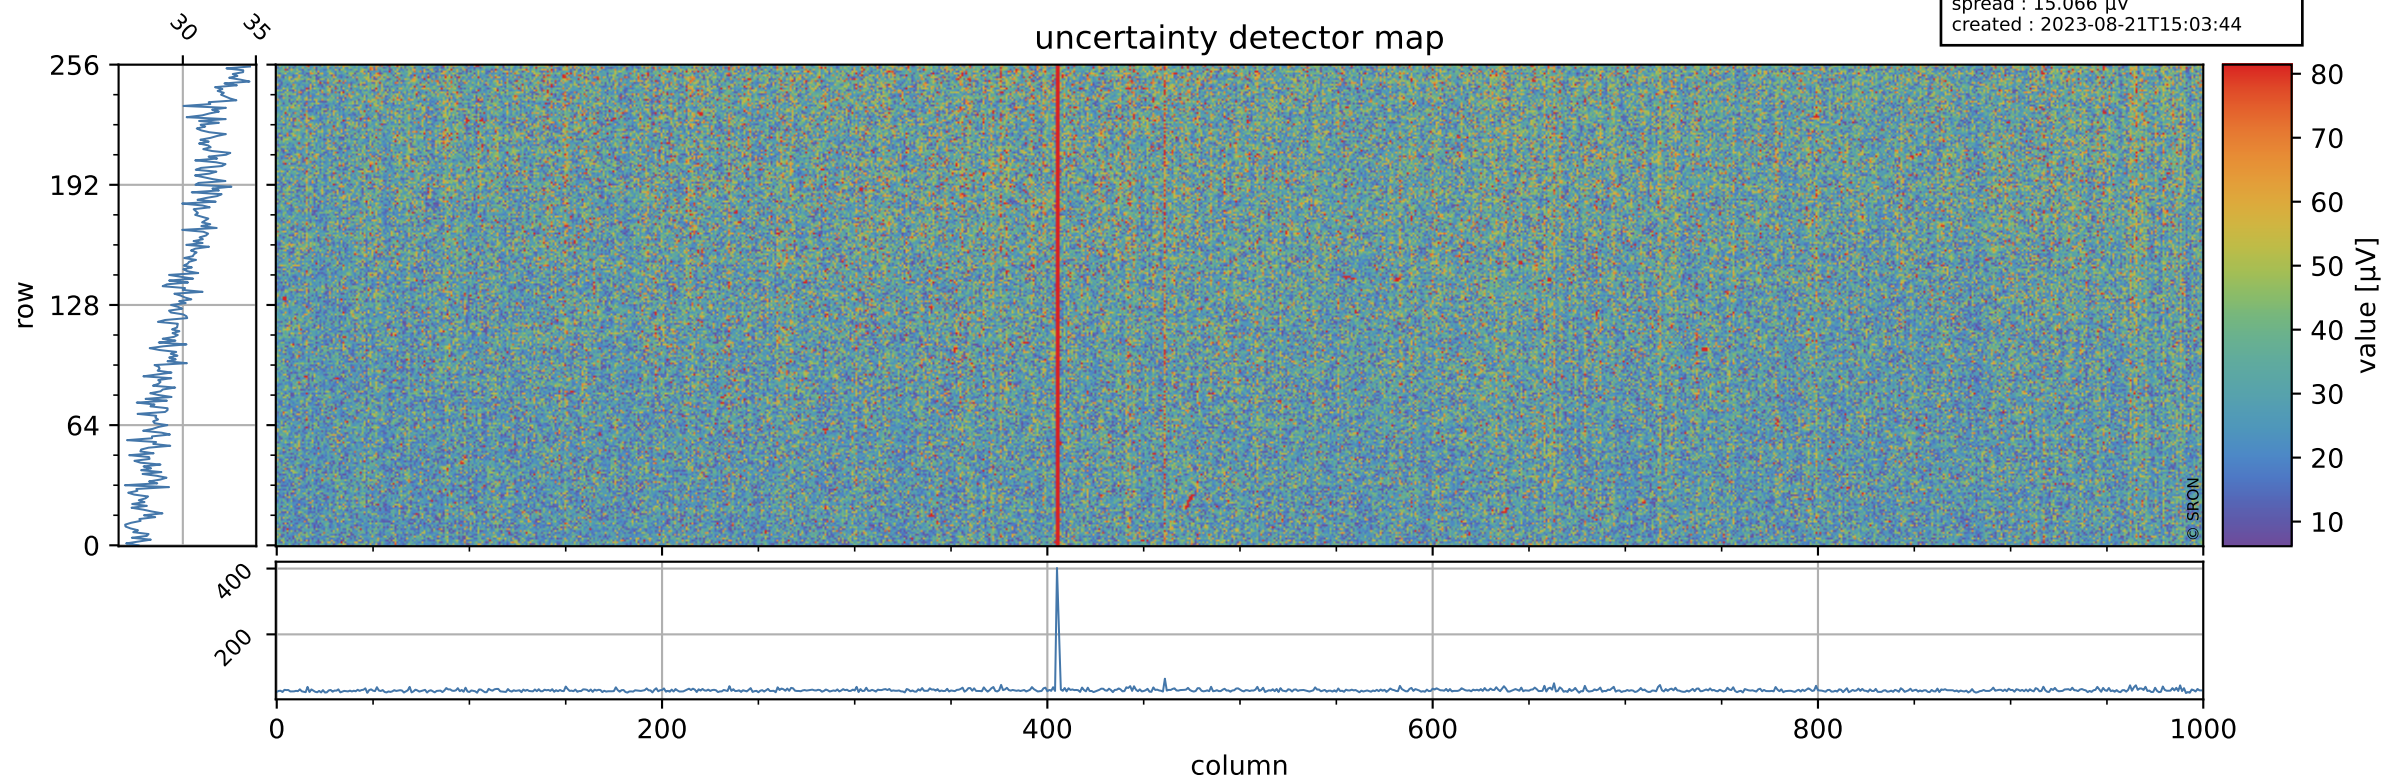

Tropomi SWIR offset (official)

orbits : 19 in [20137, 20182]
coverage : 2021-09-01 / 2021-09-04
median : 0.52596 V
spread : 0.035905 V
created : 2023-08-21T15:03:43

value detector map

Tropomi SWIR offset (official)

orbits : 19 in [20137, 20182]
coverage : 2021-09-01 / 2021-09-04
median : 30.184 μV
spread : 15.066 μV
created : 2023-08-21T15:03:44

Tropomi SWIR offset (official)

orbits : 19 in [20137, 20182]
coverage : 2021-09-01 / 2021-09-04
median : -0.051587 mV
spread : 0.38786 mV
created : 2023-08-21T15:03:44

value compared with SWIR offset CKD

Tropomi SWIR offset (official) ground-tracks of Sentinel-5P

orbits : 19 in [20137, 20182]
coverage : 2021-09-01 / 2021-09-04
created : 2023-08-21T15:03:45

Tropomi SWIR offset (official)

orbits : [2827, 20182]
coverage : 2018-04-30 / 2021-09-04
created : 2023-08-21T15:03:45

trend of detector median & temperatures