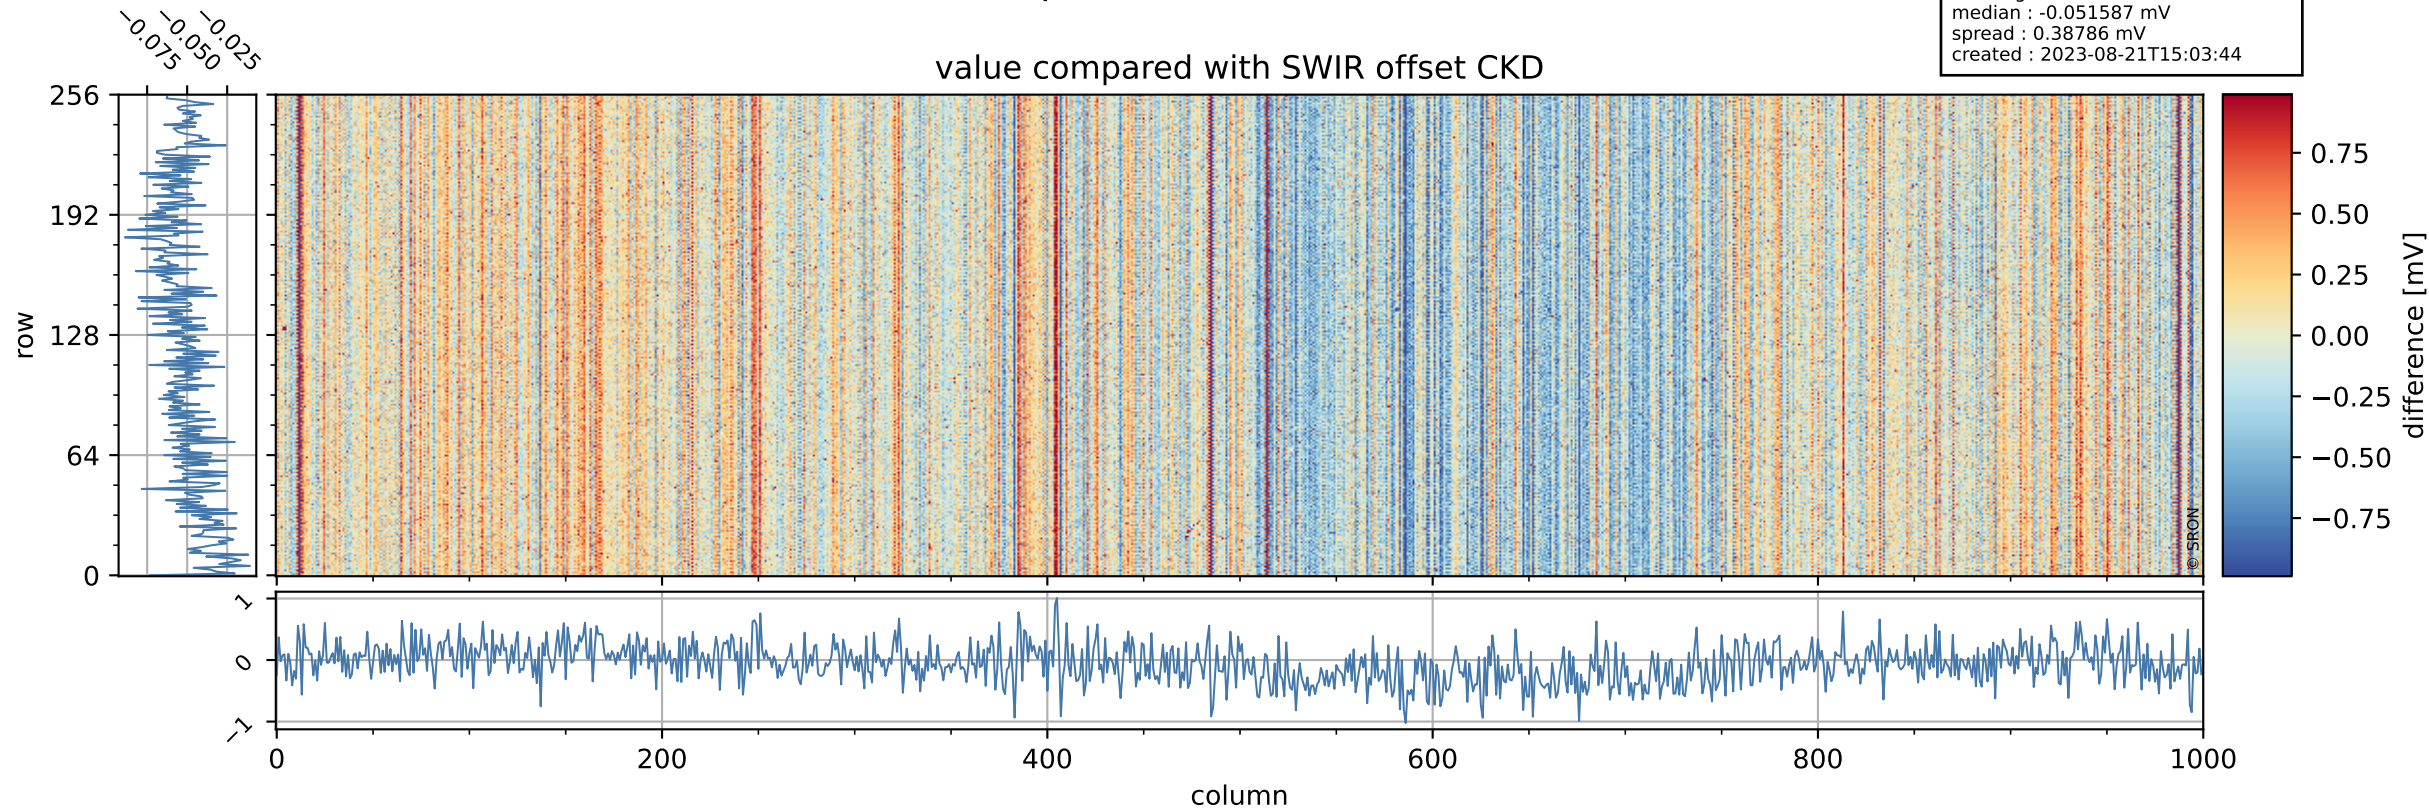

Tropomi SWIR offset (official)

orbits : 19 in [20137, 20182]
coverage : 2021-09-01 / 2021-09-04
median : 0.52596 V
spread : 0.035905 V
created : 2023-08-21T15:03:43

value detector map

Tropomi SWIR offset (official)

orbits : 19 in [20137, 20182]
coverage : 2021-09-01 / 2021-09-04
median : 30.184 μV
spread : 15.066 μV
created : 2023-08-21T15:03:44

Tropomi SWIR offset (official)

orbits : 19 in [20137, 20182]
coverage : 2021-09-01 / 2021-09-04
median : -0.051587 mV
spread : 0.38786 mV
created : 2023-08-21T15:03:44

value compared with SWIR offset CKD

Tropomi SWIR offset (official) ground-tracks of Sentinel-5P

orbits : 19 in [20137, 20182]
coverage : 2021-09-01 / 2021-09-04
created : 2023-08-21T15:03:45

Tropomi SWIR offset (official)

orbits : [2827, 20182]
coverage : 2018-04-30 / 2021-09-04
created : 2023-08-21T15:03:45

trend of detector median & temperatures