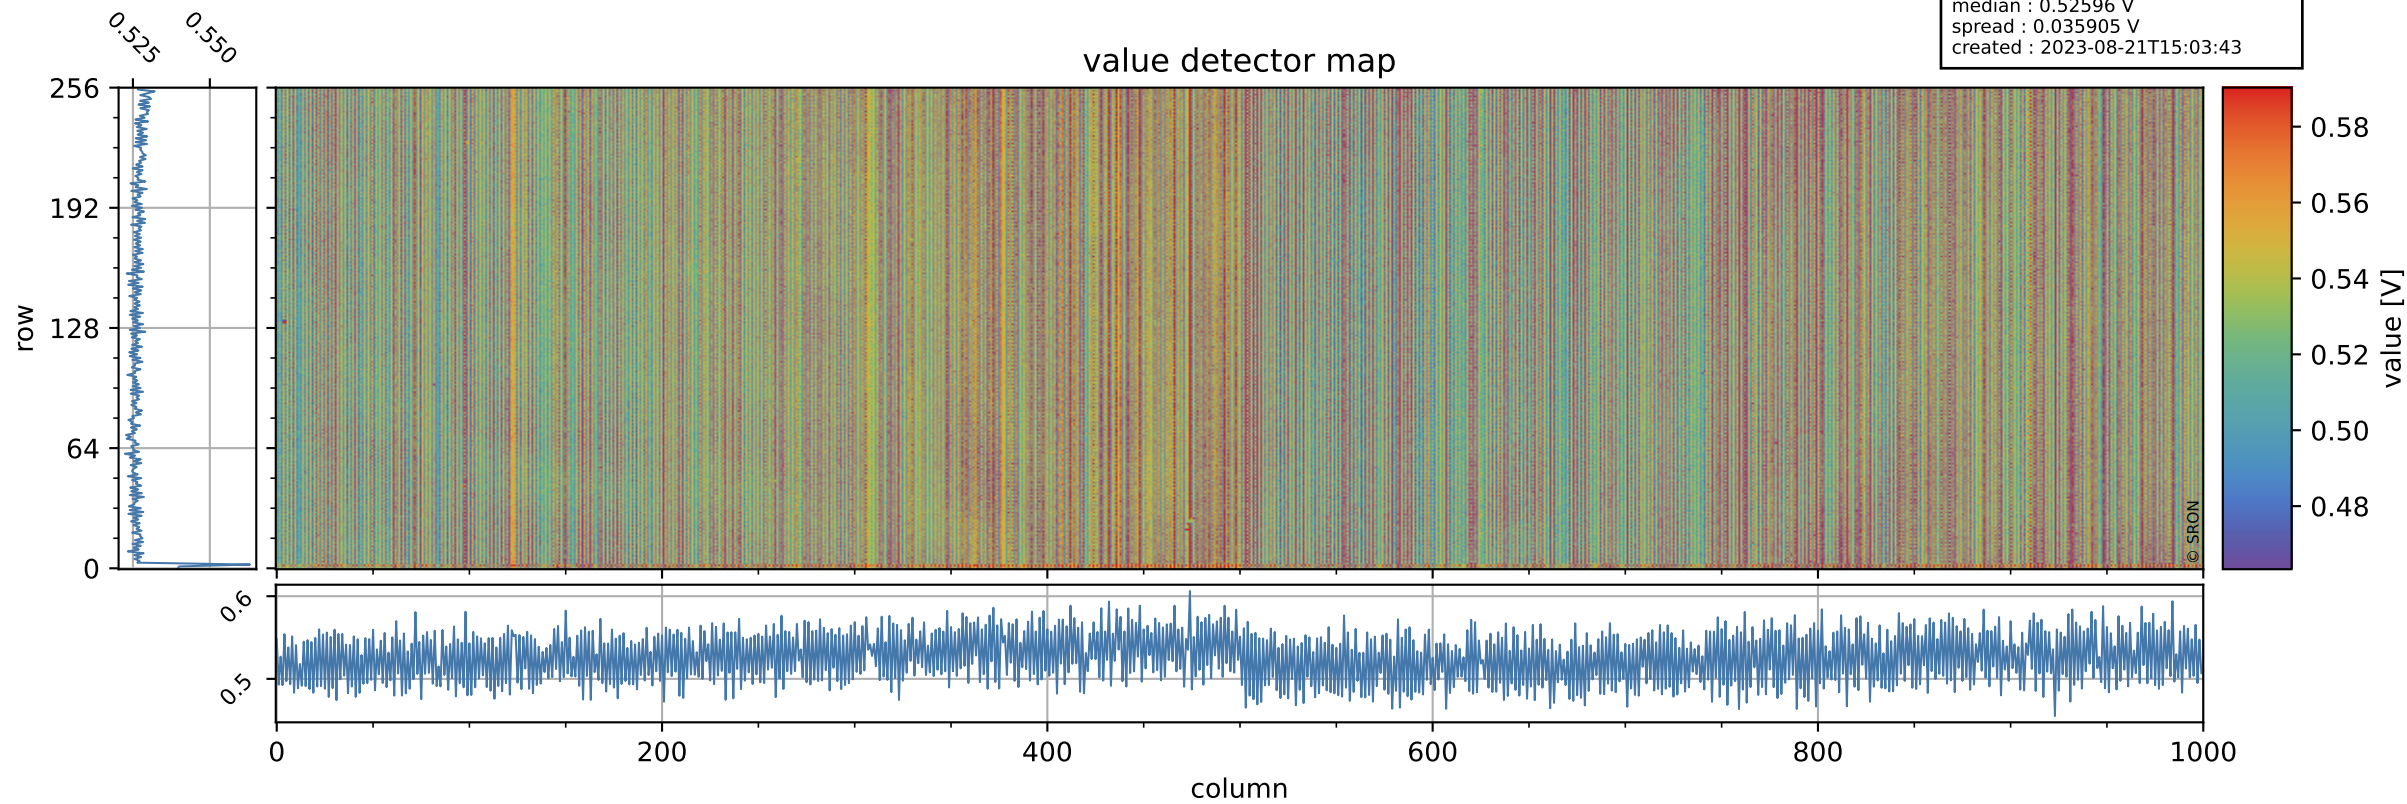

Tropomi SWIR offset (official)

orbits : 19 in [20137, 20182]
coverage : 2021-09-01 / 2021-09-04
median : 0.52596 V
spread : 0.035905 V
created : 2023-08-21T15:03:43

value detector map

Tropomi SWIR offset (official)

orbits : 19 in [20137, 20182]
coverage : 2021-09-01 / 2021-09-04
median : 30.184 μV
spread : 15.066 μV
created : 2023-08-21T15:03:44

Tropomi SWIR offset (official)

orbits : 19 in [20137, 20182]
coverage : 2021-09-01 / 2021-09-04
median : -0.051587 mV
spread : 0.38786 mV
created : 2023-08-21T15:03:44

value compared with SWIR offset CKD

Tropomi SWIR offset (official) ground-tracks of Sentinel-5P

orbits : 19 in [20137, 20182]
coverage : 2021-09-01 / 2021-09-04
created : 2023-08-21T15:03:45

Tropomi SWIR offset (official)

orbits : [2827, 20182]
coverage : 2018-04-30 / 2021-09-04
created : 2023-08-21T15:03:45

trend of detector median & temperatures