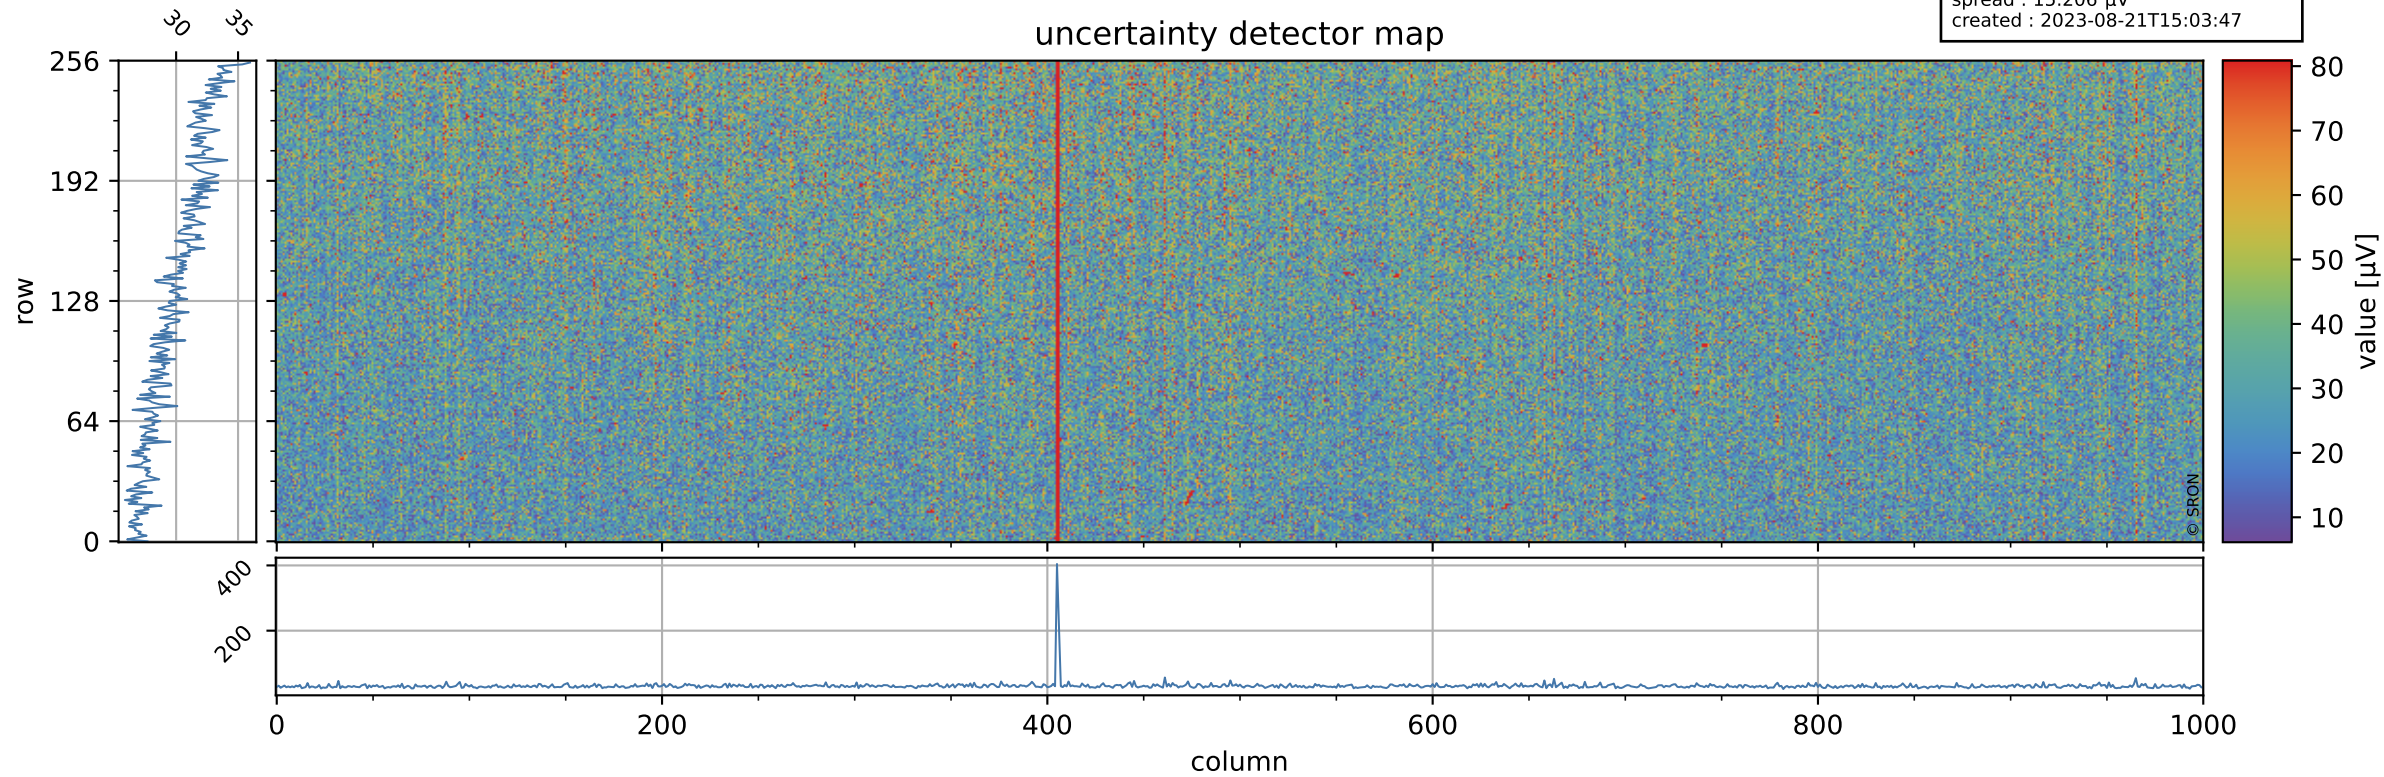

Tropomi SWIR offset (official)

orbits : 20 in [20152, 20197]
coverage : 2021-09-03 / 2021-09-05
median : 0.52596 V
spread : 0.035907 V
created : 2023-08-21T15:03:47

value detector map

Tropomi SWIR offset (official)

orbits : 20 in [20152, 20197]
coverage : 2021-09-03 / 2021-09-05
median : 30.251 μV
spread : 15.206 μV
created : 2023-08-21T15:03:47

Tropomi SWIR offset (official)

orbits : 20 in [20152, 20197]
coverage : 2021-09-03 / 2021-09-05
median : -0.055741 mV
spread : 0.38937 mV
created : 2023-08-21T15:03:47

value compared with SWIR offset CKD

Tropomi SWIR offset (official) ground-tracks of Sentinel-5P

orbits : 20 in [20152, 20197]
coverage : 2021-09-03 / 2021-09-05
created : 2023-08-21T15:03:48

Tropomi SWIR offset (official)

orbits : [2827, 20197]
coverage : 2018-04-30 / 2021-09-05
created : 2023-08-21T15:03:49

trend of detector median & temperatures