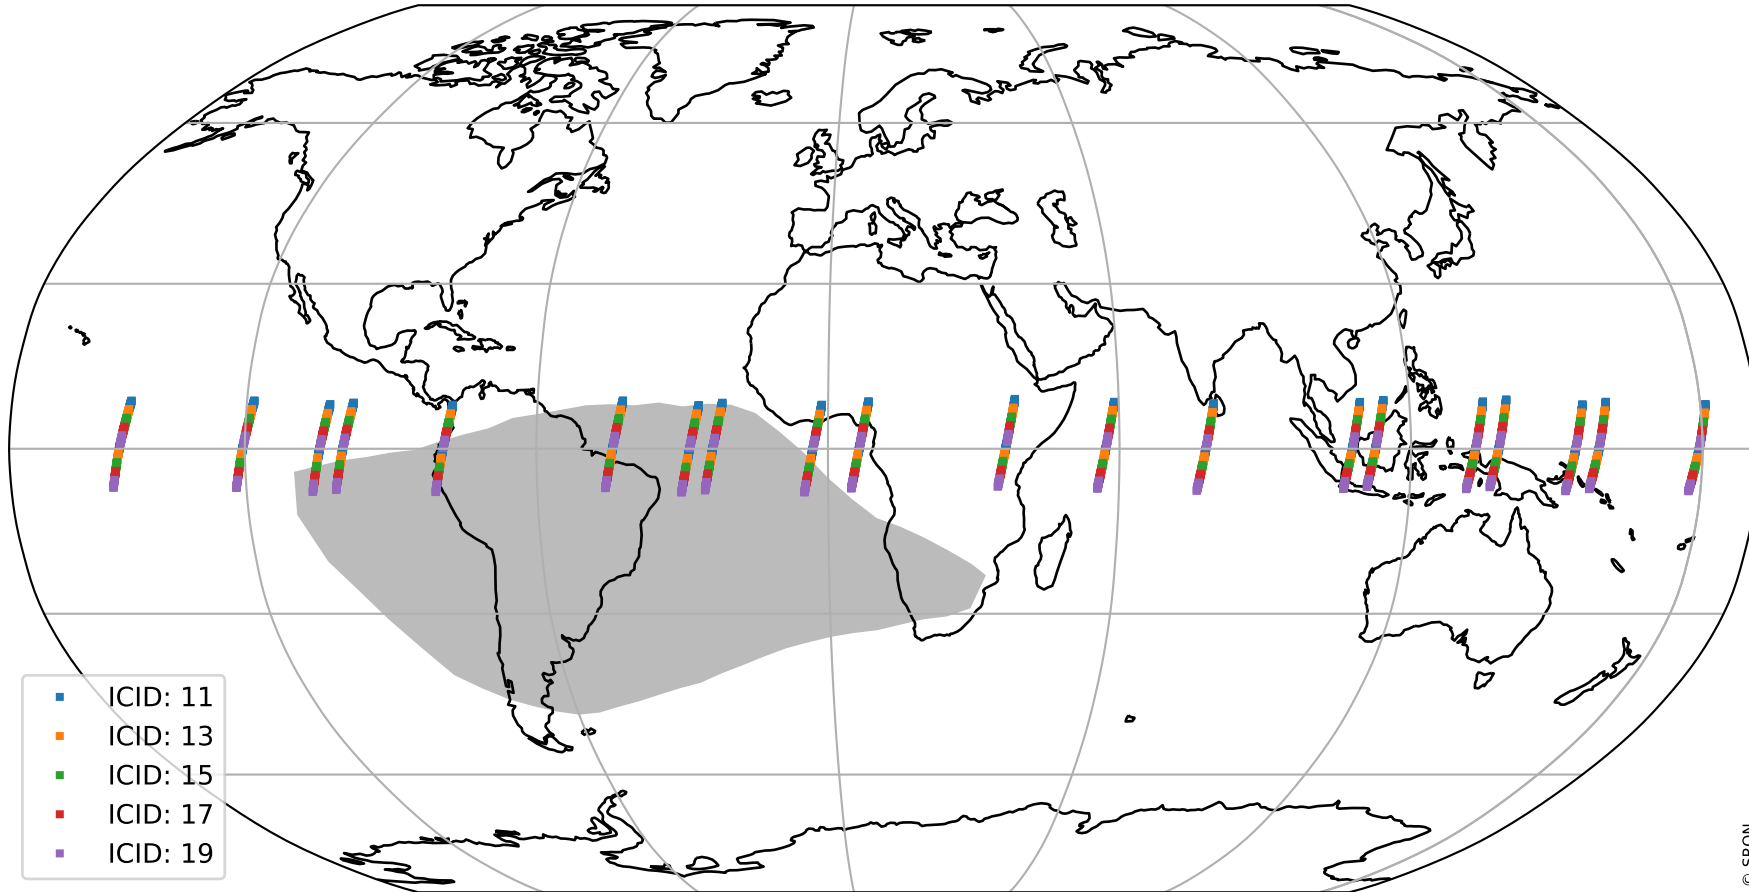

Tropomi SWIR offset (official)

orbits : 20 in [20152, 20197]
coverage : 2021-09-03 / 2021-09-05
median : 0.52596 V
spread : 0.035907 V
created : 2023-08-21T15:03:47

value detector map

Tropomi SWIR offset (official)

orbits : 20 in [20152, 20197]
coverage : 2021-09-03 / 2021-09-05
median : 30.251 μV
spread : 15.206 μV
created : 2023-08-21T15:03:47

Tropomi SWIR offset (official)

orbits : 20 in [20152, 20197]
coverage : 2021-09-03 / 2021-09-05
median : -0.055741 mV
spread : 0.38937 mV
created : 2023-08-21T15:03:47

value compared with SWIR offset CKD

Tropomi SWIR offset (official) ground-tracks of Sentinel-5P

orbits : 20 in [20152, 20197]
coverage : 2021-09-03 / 2021-09-05
created : 2023-08-21T15:03:48

Tropomi SWIR offset (official)

orbits : [2827, 20197]
coverage : 2018-04-30 / 2021-09-05
created : 2023-08-21T15:03:49

trend of detector median & temperatures