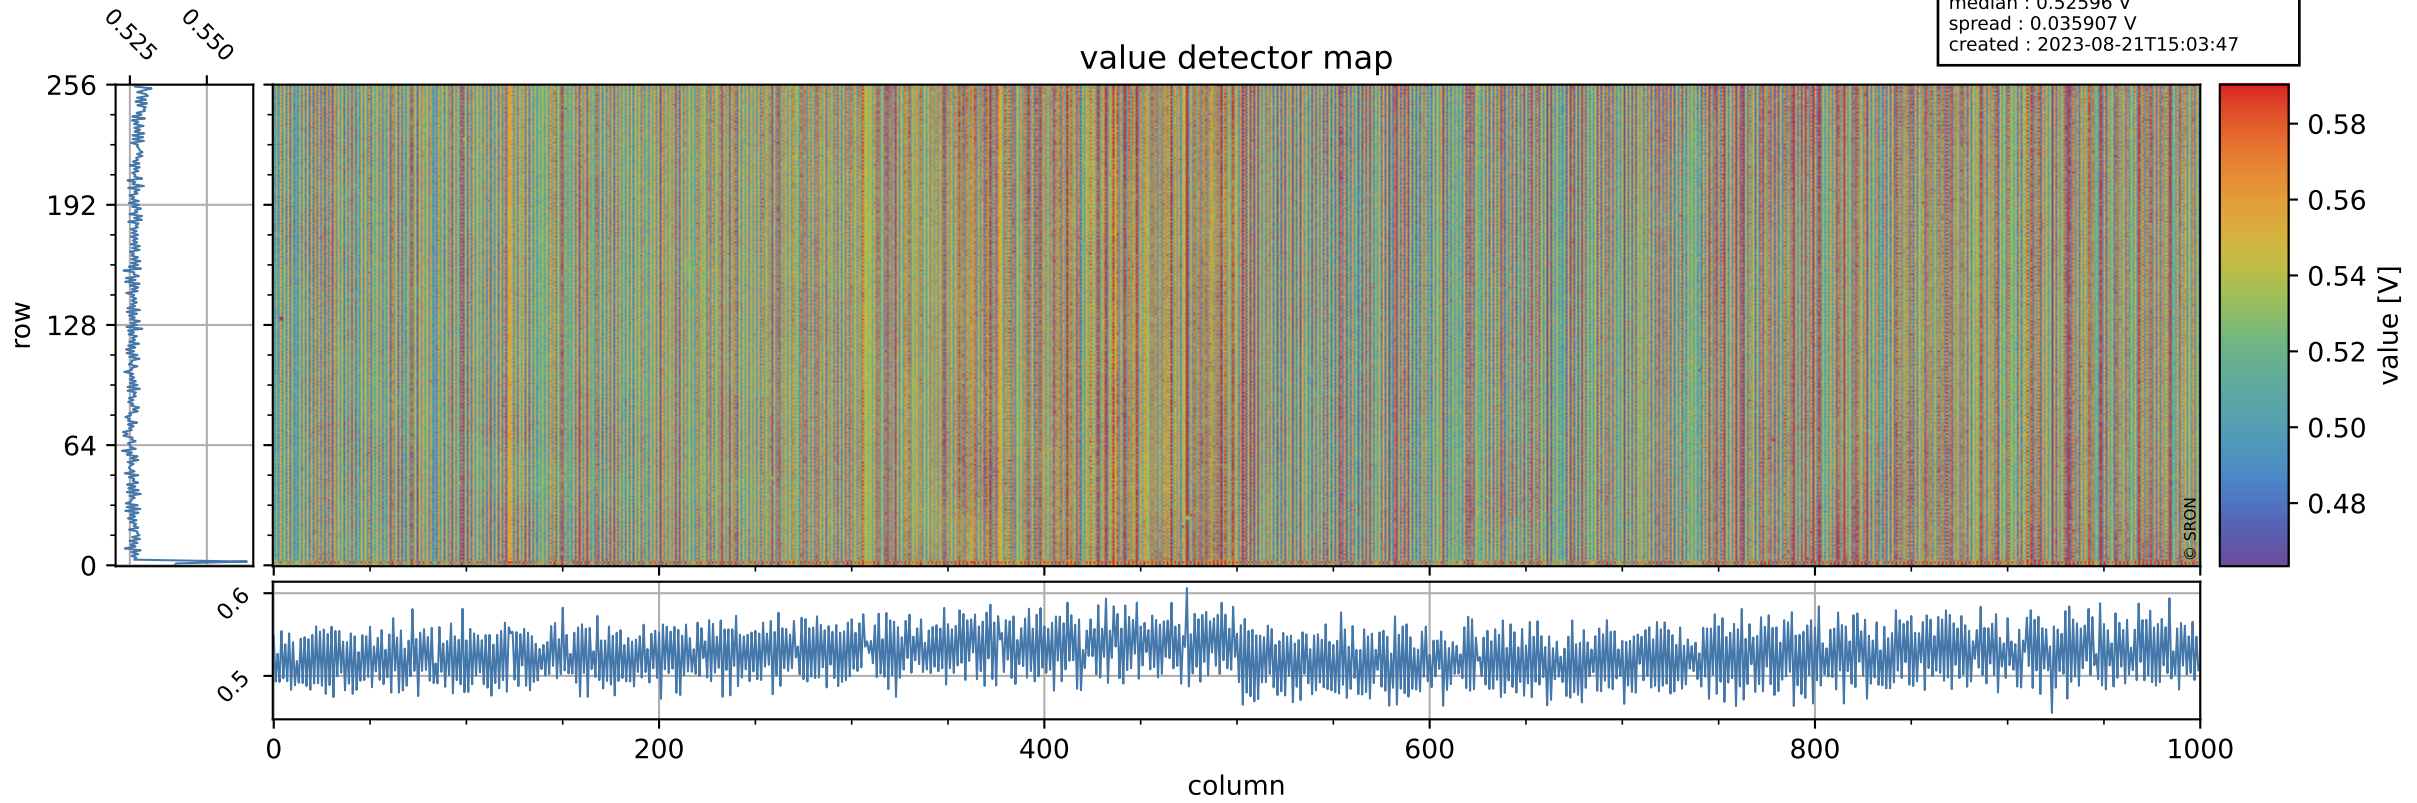

Tropomi SWIR offset (official)

orbits : 20 in [20152, 20197]
coverage : 2021-09-03 / 2021-09-05
median : 0.52596 V
spread : 0.035907 V
created : 2023-08-21T15:03:47

value detector map

Tropomi SWIR offset (official)

orbits : 20 in [20152, 20197]
coverage : 2021-09-03 / 2021-09-05
median : 30.251 μV
spread : 15.206 μV
created : 2023-08-21T15:03:47

Tropomi SWIR offset (official)

orbits : 20 in [20152, 20197]
coverage : 2021-09-03 / 2021-09-05
median : -0.055741 mV
spread : 0.38937 mV
created : 2023-08-21T15:03:47

value compared with SWIR offset CKD

Tropomi SWIR offset (official) ground-tracks of Sentinel-5P

orbits : 20 in [20152, 20197]
coverage : 2021-09-03 / 2021-09-05
created : 2023-08-21T15:03:48

Tropomi SWIR offset (official)

orbits : [2827, 20197]
coverage : 2018-04-30 / 2021-09-05
created : 2023-08-21T15:03:49

trend of detector median & temperatures