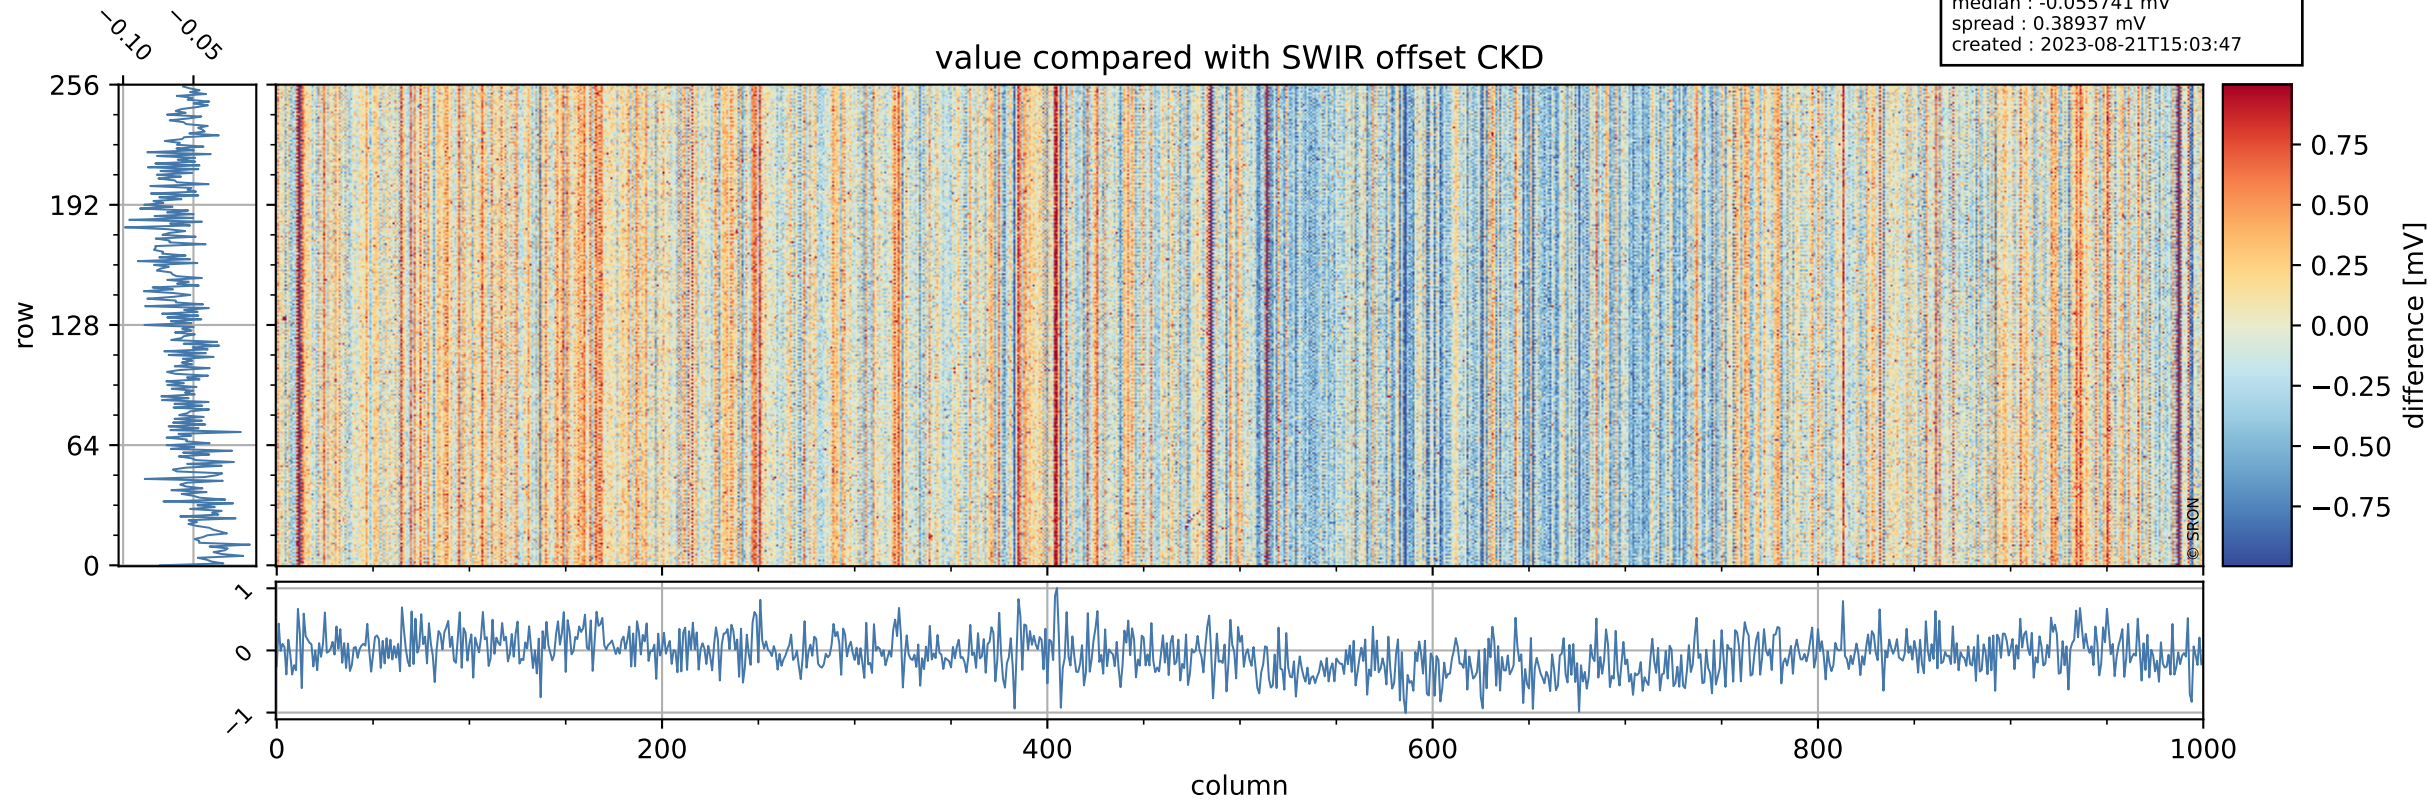

Tropomi SWIR offset (official)

orbits : 20 in [20152, 20197]
coverage : 2021-09-03 / 2021-09-05
median : 0.52596 V
spread : 0.035907 V
created : 2023-08-21T15:03:47

value detector map

Tropomi SWIR offset (official)

orbits : 20 in [20152, 20197]
coverage : 2021-09-03 / 2021-09-05
median : 30.251 μV
spread : 15.206 μV
created : 2023-08-21T15:03:47

Tropomi SWIR offset (official)

orbits : 20 in [20152, 20197]
coverage : 2021-09-03 / 2021-09-05
median : -0.055741 mV
spread : 0.38937 mV
created : 2023-08-21T15:03:47

value compared with SWIR offset CKD

Tropomi SWIR offset (official) ground-tracks of Sentinel-5P

orbits : 20 in [20152, 20197]
coverage : 2021-09-03 / 2021-09-05
created : 2023-08-21T15:03:48

Tropomi SWIR offset (official)

orbits : [2827, 20197]
coverage : 2018-04-30 / 2021-09-05
created : 2023-08-21T15:03:49

trend of detector median & temperatures