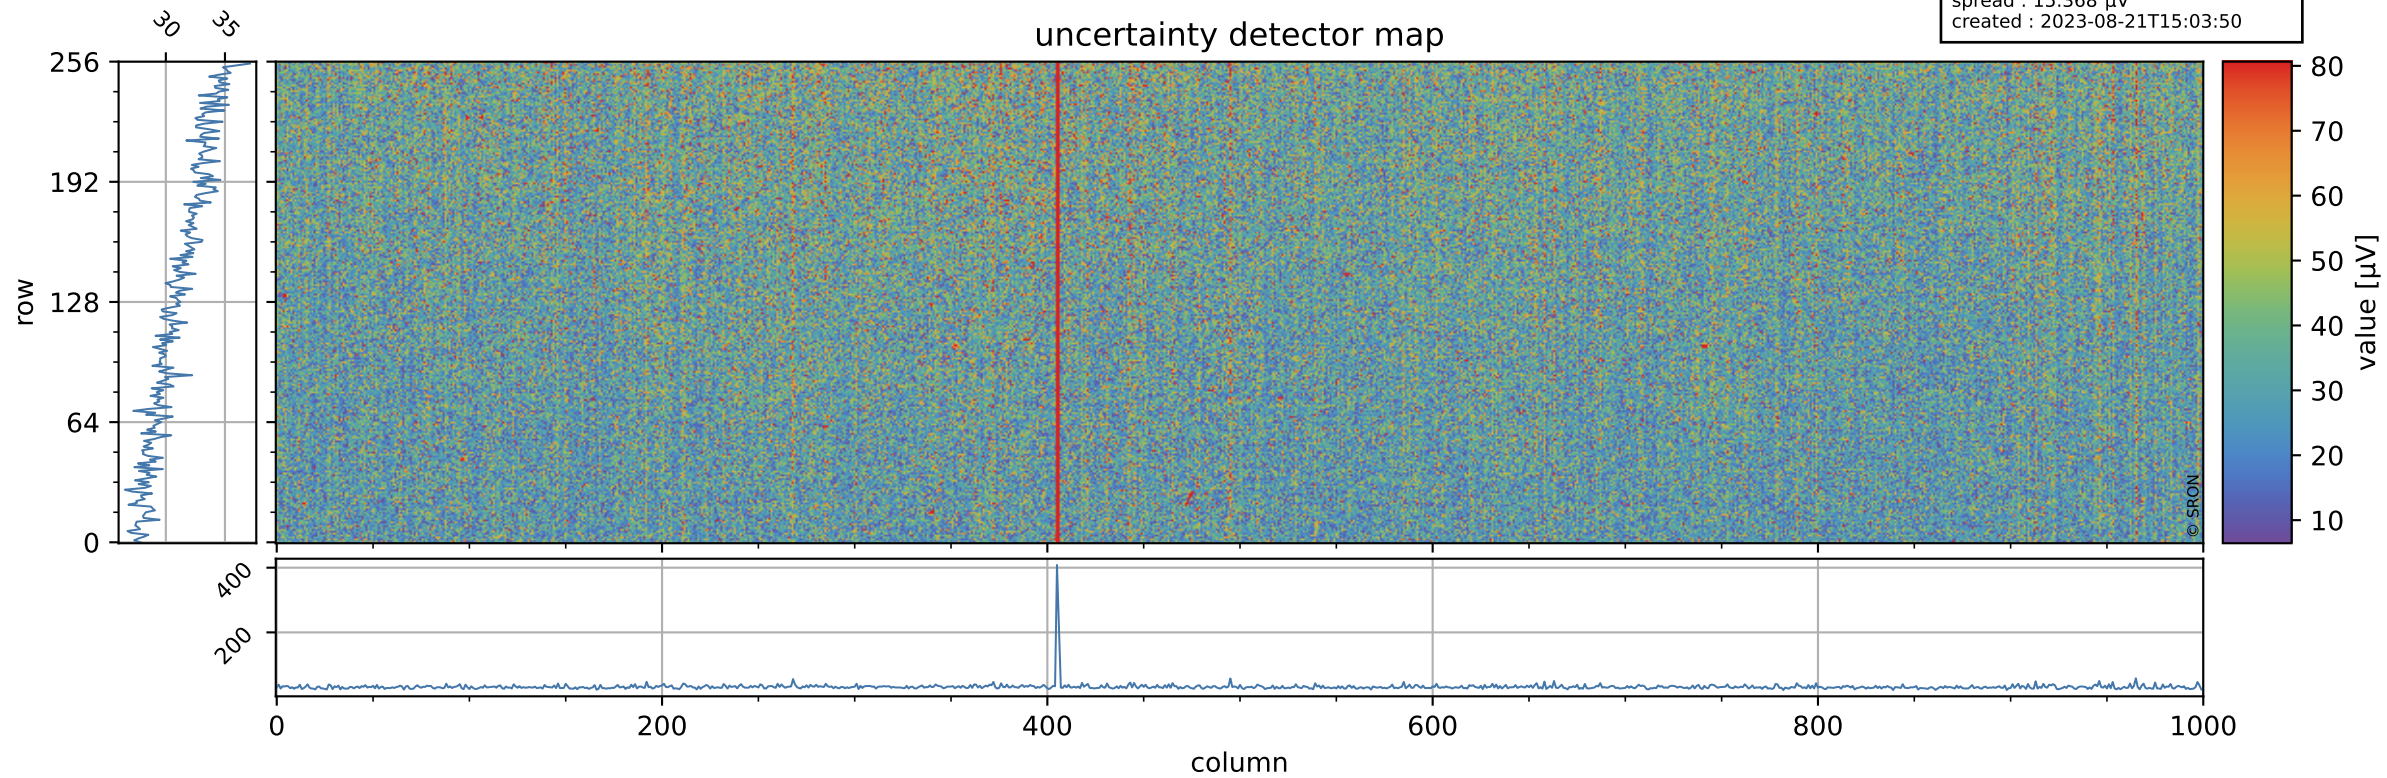

Tropomi SWIR offset (official)

orbits : 19 in [20167, 20212]
coverage : 2021-09-04 / 2021-09-07
median : 0.52595 V
spread : 0.03591 V
created : 2023-08-21T15:03:50

value detector map

Tropomi SWIR offset (official)

orbits : 19 in [20167, 20212]
coverage : 2021-09-04 / 2021-09-07
median : 31.333 μV
spread : 15.368 μV
created : 2023-08-21T15:03:50

Tropomi SWIR offset (official)

orbits : 19 in [20167, 20212]
coverage : 2021-09-04 / 2021-09-07
median : -0.05978 mV
spread : 0.39351 mV
created : 2023-08-21T15:03:51

value compared with SWIR offset CKD

Tropomi SWIR offset (official) ground-tracks of Sentinel-5P

orbits : 19 in [20167, 20212]
coverage : 2021-09-04 / 2021-09-07
created : 2023-08-21T15:03:51

Tropomi SWIR offset (official)

orbits : [2827, 20212]
coverage : 2018-04-30 / 2021-09-07
created : 2023-08-21T15:03:52

trend of detector median & temperatures