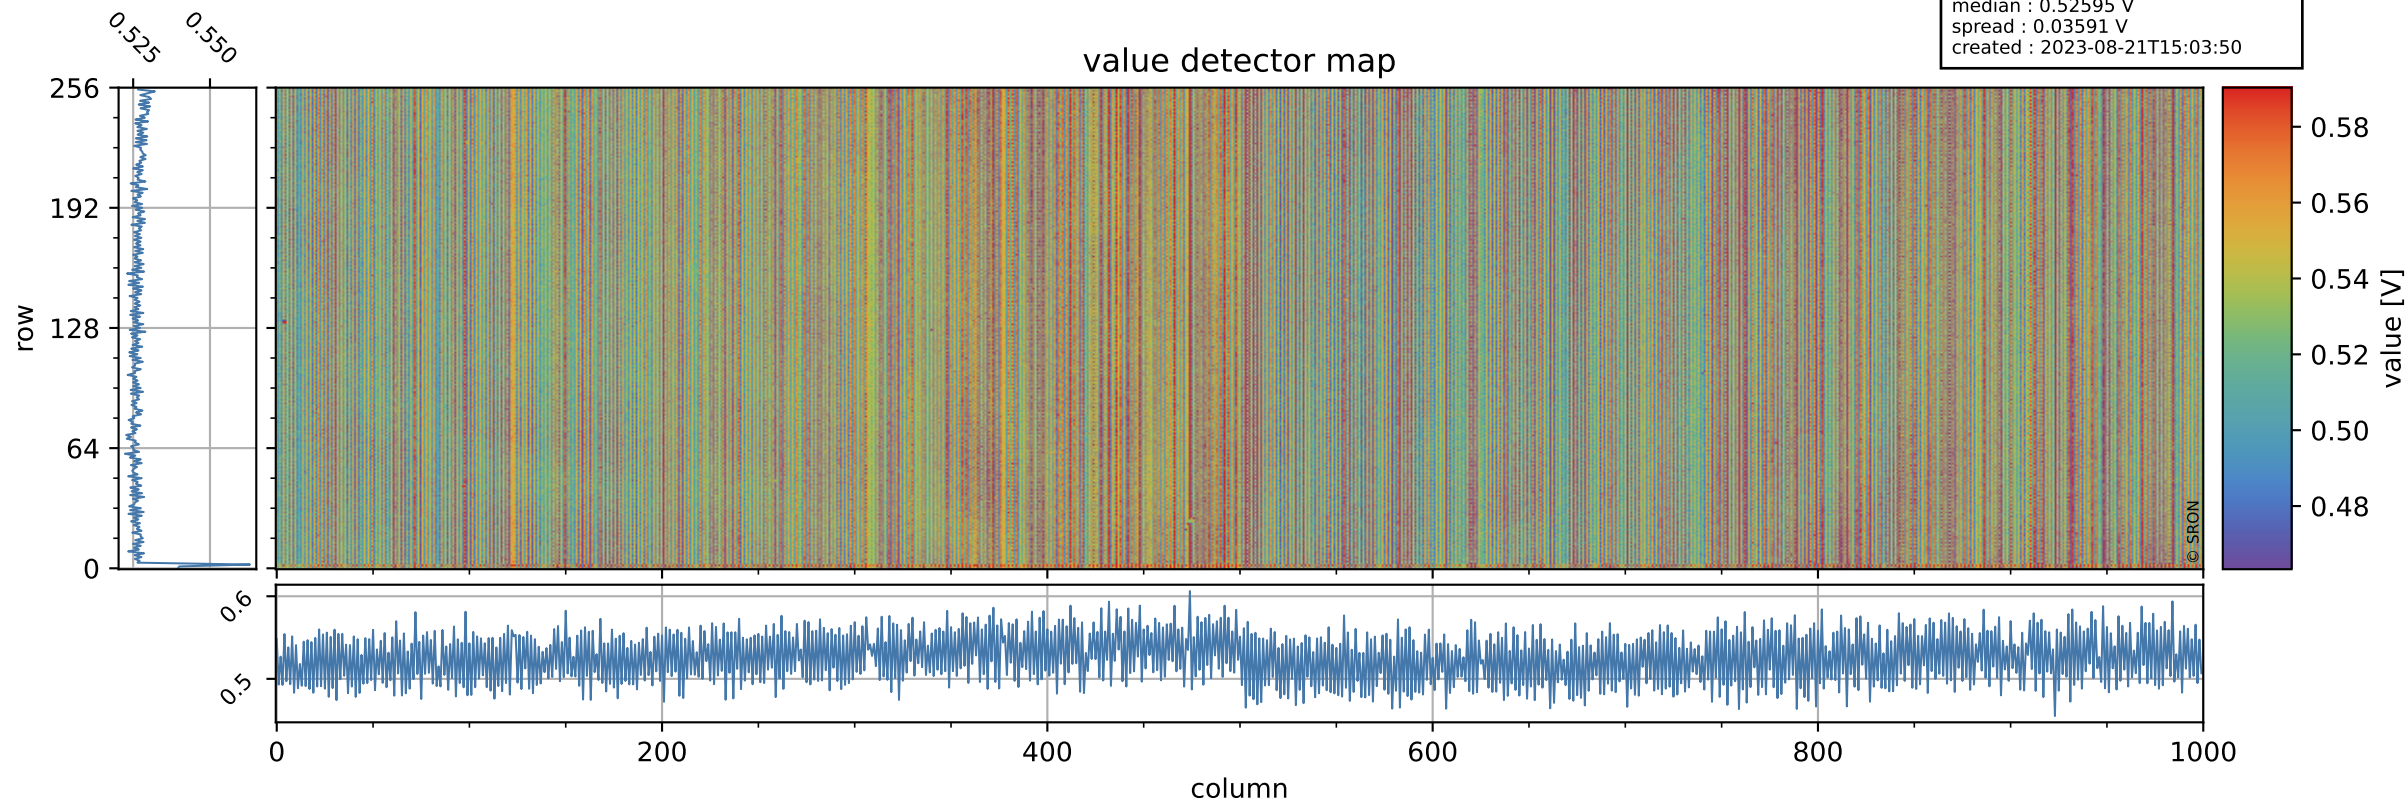

Tropomi SWIR offset (official)

orbits : 19 in [20167, 20212]
coverage : 2021-09-04 / 2021-09-07
median : 0.52595 V
spread : 0.03591 V
created : 2023-08-21T15:03:50

value detector map

Tropomi SWIR offset (official)

orbits : 19 in [20167, 20212]
coverage : 2021-09-04 / 2021-09-07
median : 31.333 μV
spread : 15.368 μV
created : 2023-08-21T15:03:50

Tropomi SWIR offset (official)

orbits : 19 in [20167, 20212]
coverage : 2021-09-04 / 2021-09-07
median : -0.05978 mV
spread : 0.39351 mV
created : 2023-08-21T15:03:51

value compared with SWIR offset CKD

Tropomi SWIR offset (official) ground-tracks of Sentinel-5P

orbits : 19 in [20167, 20212]
coverage : 2021-09-04 / 2021-09-07
created : 2023-08-21T15:03:51

Tropomi SWIR offset (official)

orbits : [2827, 20212]
coverage : 2018-04-30 / 2021-09-07
created : 2023-08-21T15:03:52

trend of detector median & temperatures