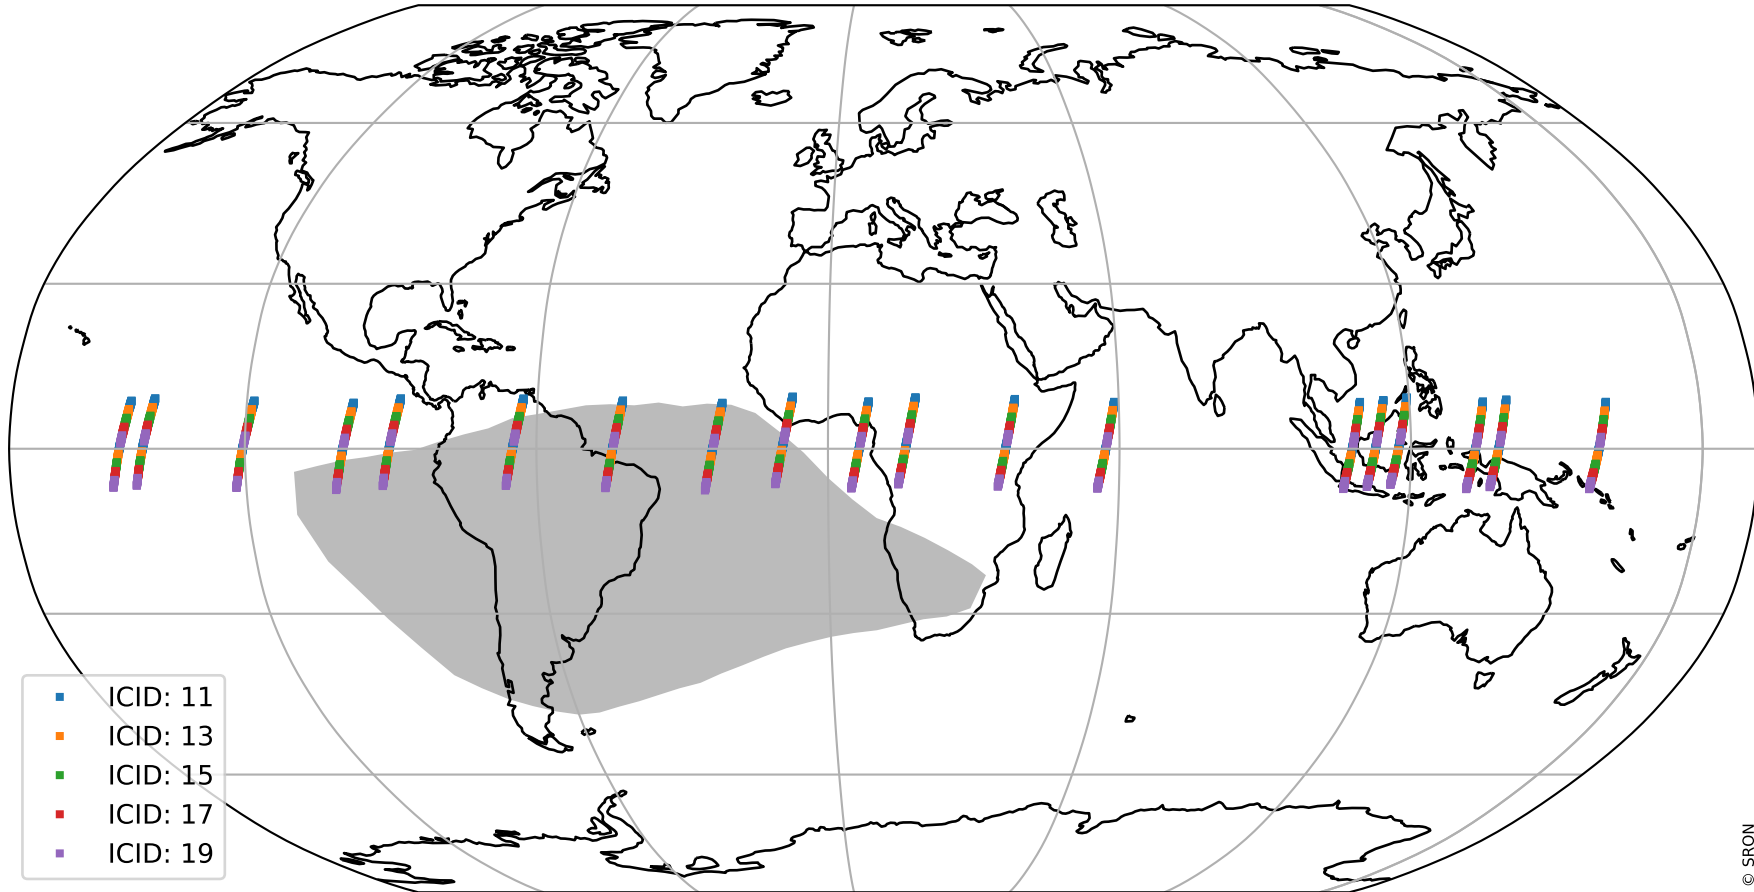

Tropomi SWIR offset (official)

orbits : 19 in [20167, 20212]
coverage : 2021-09-04 / 2021-09-07
median : 0.52595 V
spread : 0.03591 V
created : 2023-08-21T15:03:50

value detector map

Tropomi SWIR offset (official)

orbits : 19 in [20167, 20212]
coverage : 2021-09-04 / 2021-09-07
median : 31.333 μV
spread : 15.368 μV
created : 2023-08-21T15:03:50

Tropomi SWIR offset (official)

orbits : 19 in [20167, 20212]
coverage : 2021-09-04 / 2021-09-07
median : -0.05978 mV
spread : 0.39351 mV
created : 2023-08-21T15:03:51

value compared with SWIR offset CKD

Tropomi SWIR offset (official) ground-tracks of Sentinel-5P

orbits : 19 in [20167, 20212]
coverage : 2021-09-04 / 2021-09-07
created : 2023-08-21T15:03:51

Tropomi SWIR offset (official)

orbits : [2827, 20212]
coverage : 2018-04-30 / 2021-09-07
created : 2023-08-21T15:03:52

trend of detector median & temperatures