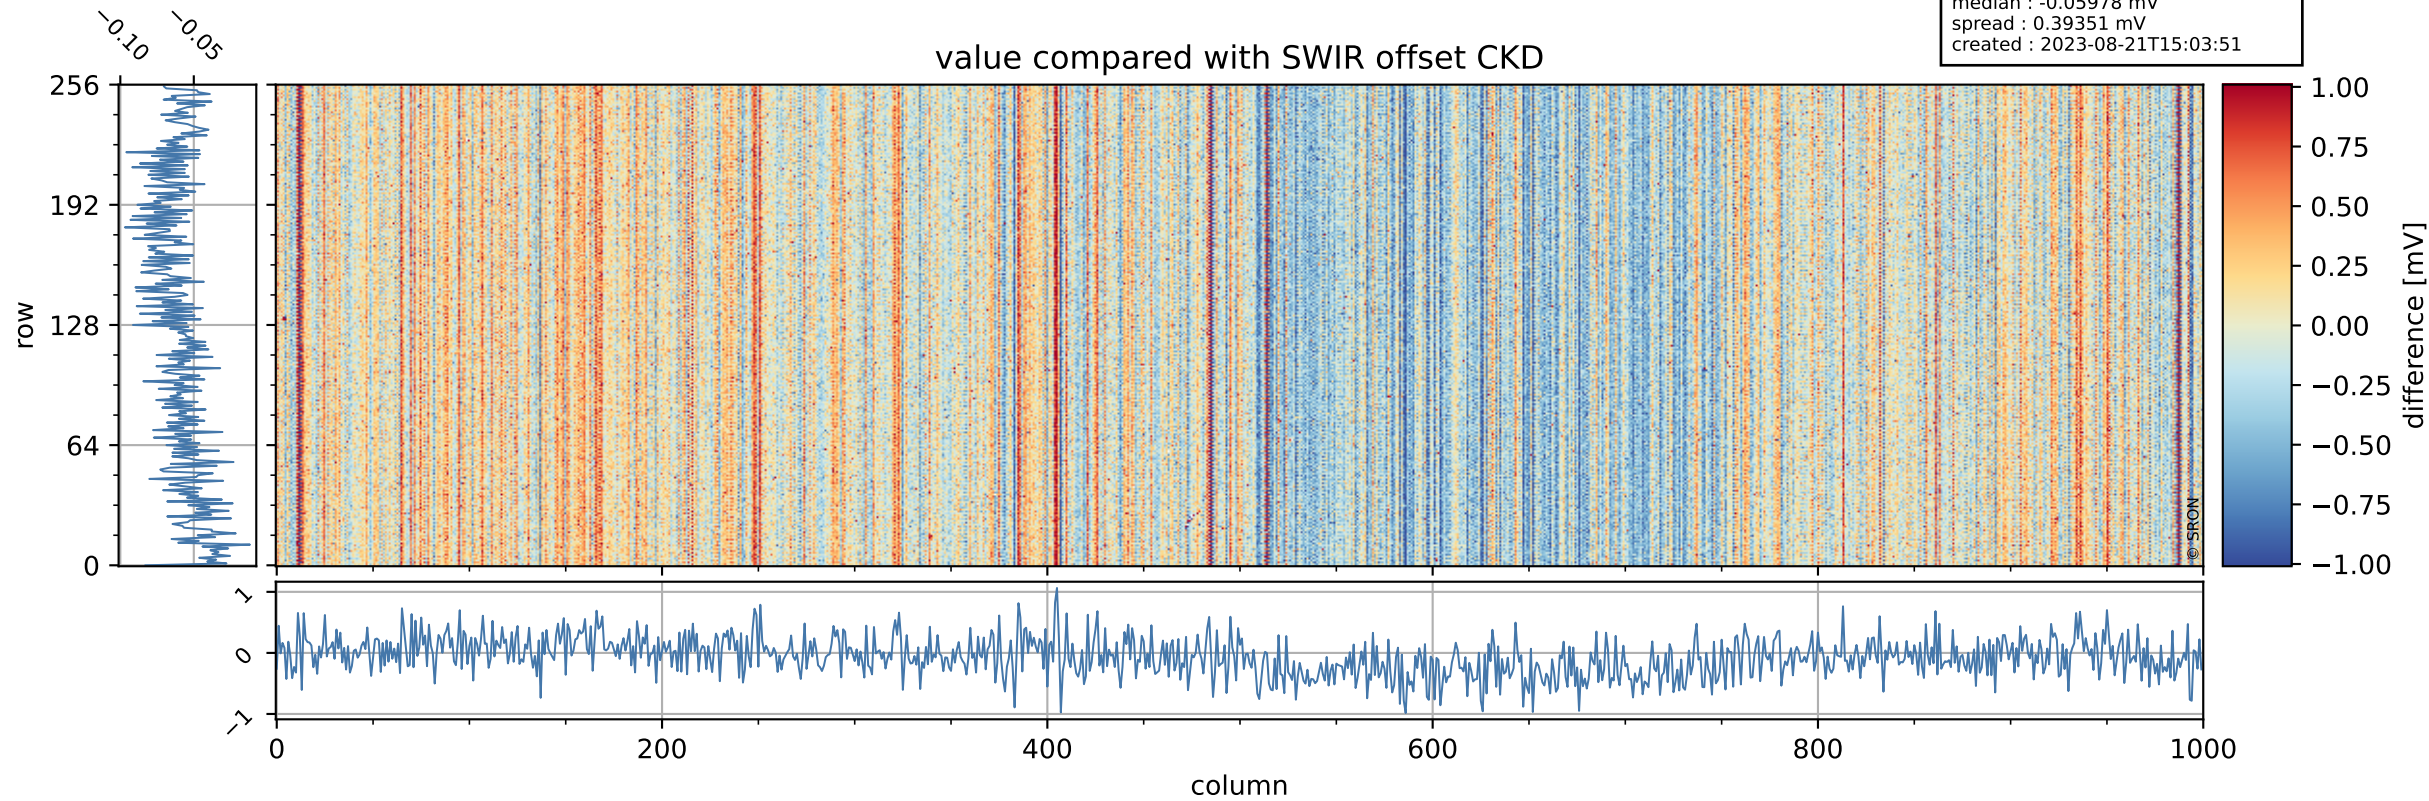

Tropomi SWIR offset (official)

orbits : 19 in [20167, 20212]
coverage : 2021-09-04 / 2021-09-07
median : 0.52595 V
spread : 0.03591 V
created : 2023-08-21T15:03:50

value detector map

Tropomi SWIR offset (official)

orbits : 19 in [20167, 20212]
coverage : 2021-09-04 / 2021-09-07
median : 31.333 μV
spread : 15.368 μV
created : 2023-08-21T15:03:50

Tropomi SWIR offset (official)

orbits : 19 in [20167, 20212]
coverage : 2021-09-04 / 2021-09-07
median : -0.05978 mV
spread : 0.39351 mV
created : 2023-08-21T15:03:51

value compared with SWIR offset CKD

Tropomi SWIR offset (official) ground-tracks of Sentinel-5P

orbits : 19 in [20167, 20212]
coverage : 2021-09-04 / 2021-09-07
created : 2023-08-21T15:03:51

Tropomi SWIR offset (official)

orbits : [2827, 20212]
coverage : 2018-04-30 / 2021-09-07
created : 2023-08-21T15:03:52

trend of detector median & temperatures