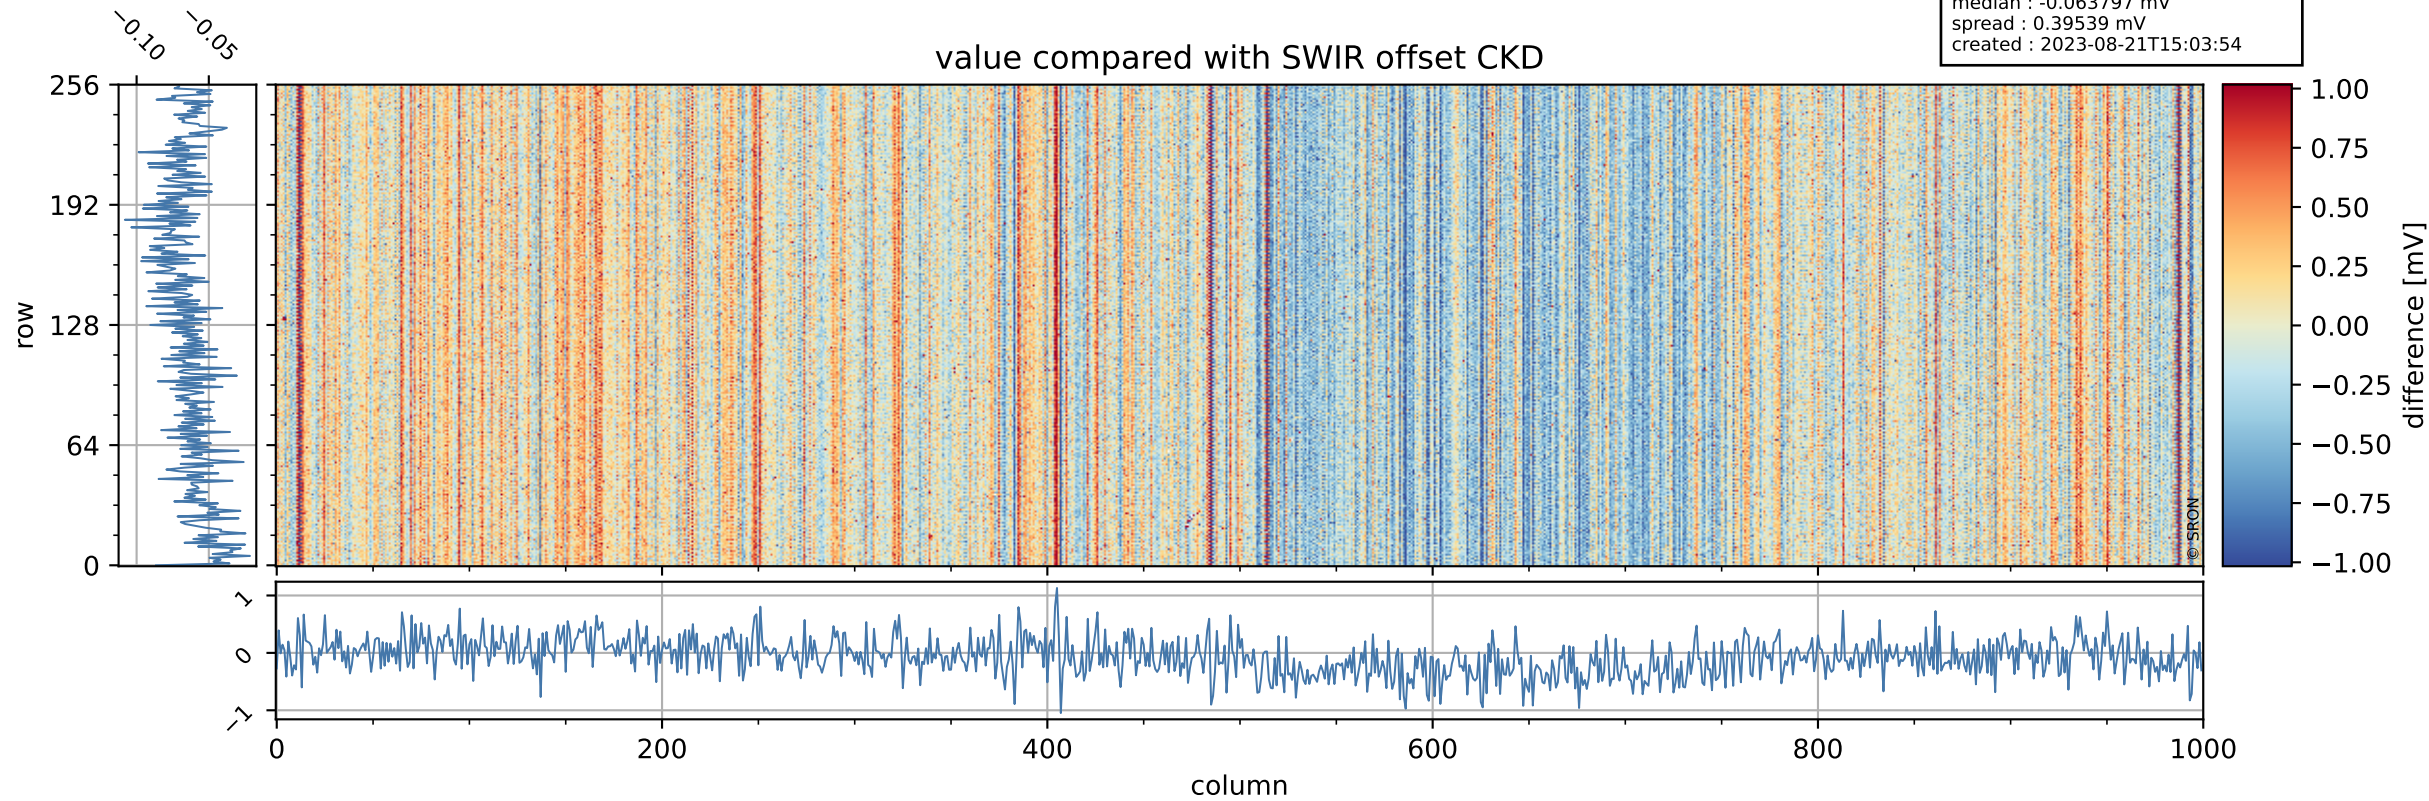

## value detector map

# Tropomi SWIR offset (official)

orbits : 20 in [20182, 20227]  
coverage : 2021-09-04 / 2021-09-08  
median : 30.875  $\mu\text{V}$   
spread : 15.16  $\mu\text{V}$   
created : 2023-08-21T15:03:53

# Tropomi SWIR offset (official)

orbits : 20 in [20182, 20227]  
coverage : 2021-09-04 / 2021-09-08  
median : -0.063797 mV  
spread : 0.39539 mV  
created : 2023-08-21T15:03:54

value compared with SWIR offset CKD

# Tropomi SWIR offset (official) ground-tracks of Sentinel-5P

orbits : 20 in [20182, 20227]  
coverage : 2021-09-04 / 2021-09-08  
created : 2023-08-21T15:03:54