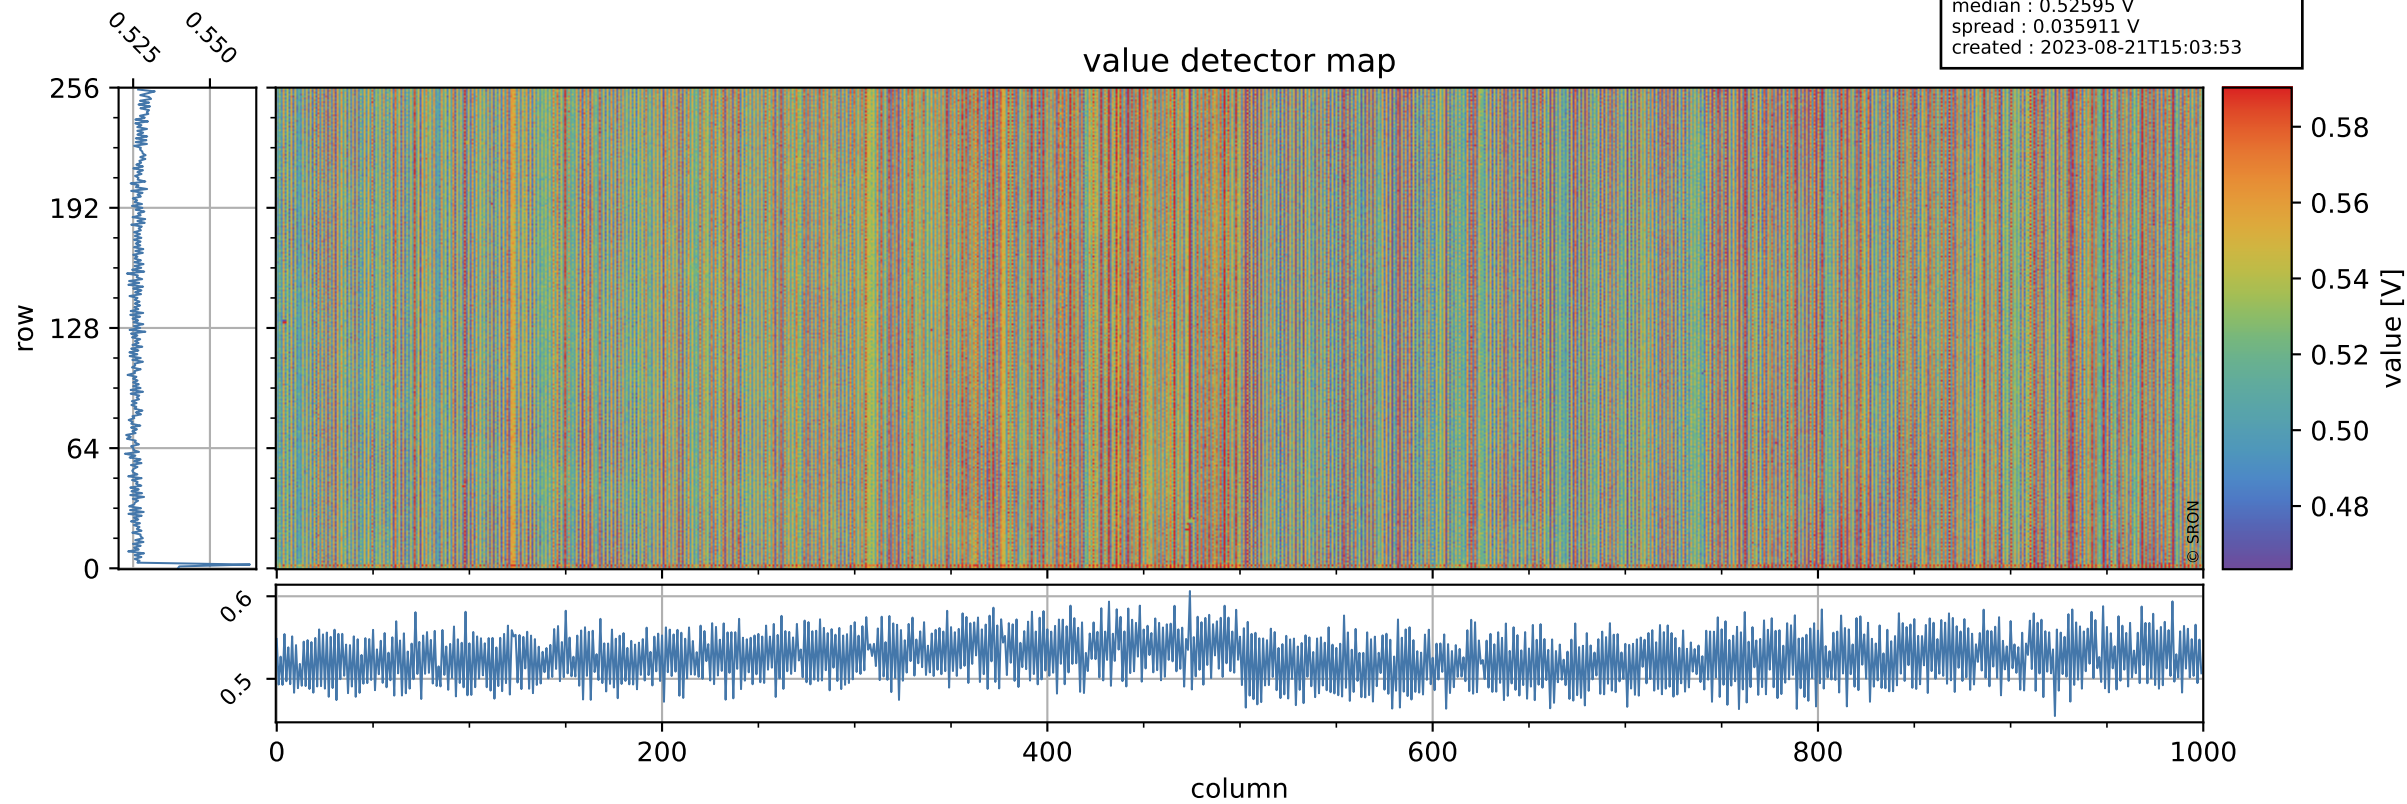

# Tropomi SWIR offset (official)

orbits : 20 in [20182, 20227]  
coverage : 2021-09-04 / 2021-09-08  
median : 0.52595 V  
spread : 0.035911 V  
created : 2023-08-21T15:03:53

## value detector map

# Tropomi SWIR offset (official)

orbits : 20 in [20182, 20227]  
coverage : 2021-09-04 / 2021-09-08  
median : 30.875  $\mu\text{V}$   
spread : 15.16  $\mu\text{V}$   
created : 2023-08-21T15:03:53

# Tropomi SWIR offset (official) ground-tracks of Sentinel-5P

orbits : 20 in [20182, 20227]  
coverage : 2021-09-04 / 2021-09-08  
created : 2023-08-21T15:03:54