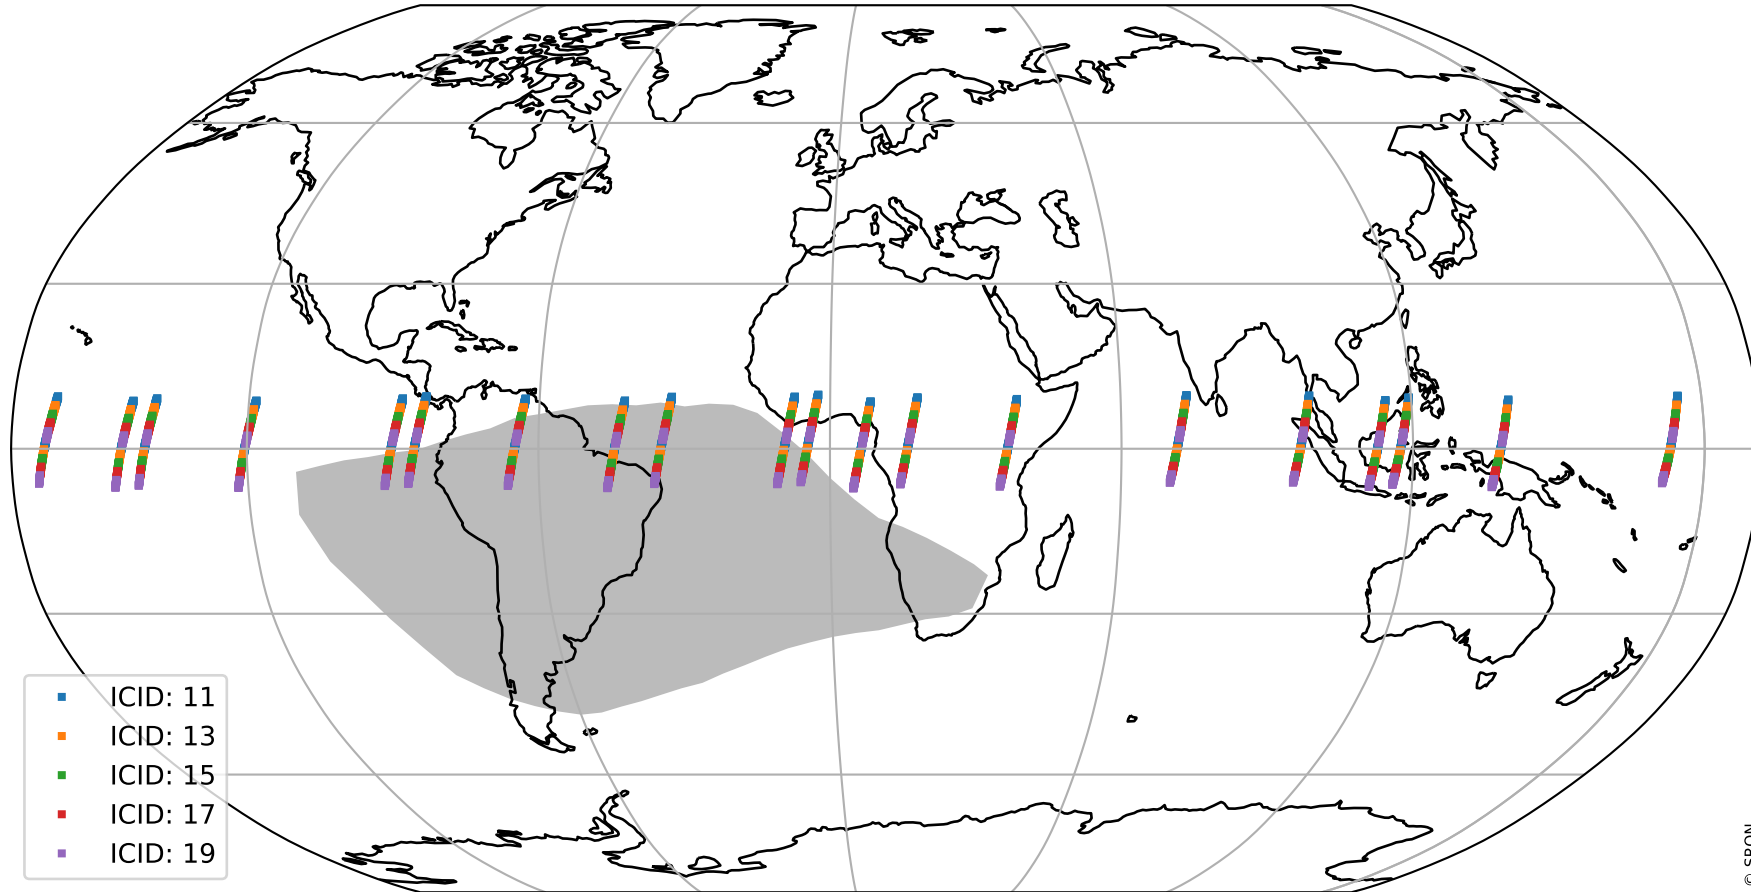

# Tropomi SWIR offset (official)

orbits : 20 in [20182, 20227]  
coverage : 2021-09-04 / 2021-09-08  
median : 30.875  $\mu\text{V}$   
spread : 15.16  $\mu\text{V}$   
created : 2023-08-21T15:03:53

# Tropomi SWIR offset (official)

orbits : 20 in [20182, 20227]  
coverage : 2021-09-04 / 2021-09-08  
median : -0.063797 mV  
spread : 0.39539 mV  
created : 2023-08-21T15:03:54

value compared with SWIR offset CKD

# Tropomi SWIR offset (official) ground-tracks of Sentinel-5P

orbits : 20 in [20182, 20227]  
coverage : 2021-09-04 / 2021-09-08  
created : 2023-08-21T15:03:54

# Tropomi SWIR offset (official)

orbits : [2827, 20227]  
coverage : 2018-04-30 / 2021-09-08  
created : 2023-08-21T15:03:55