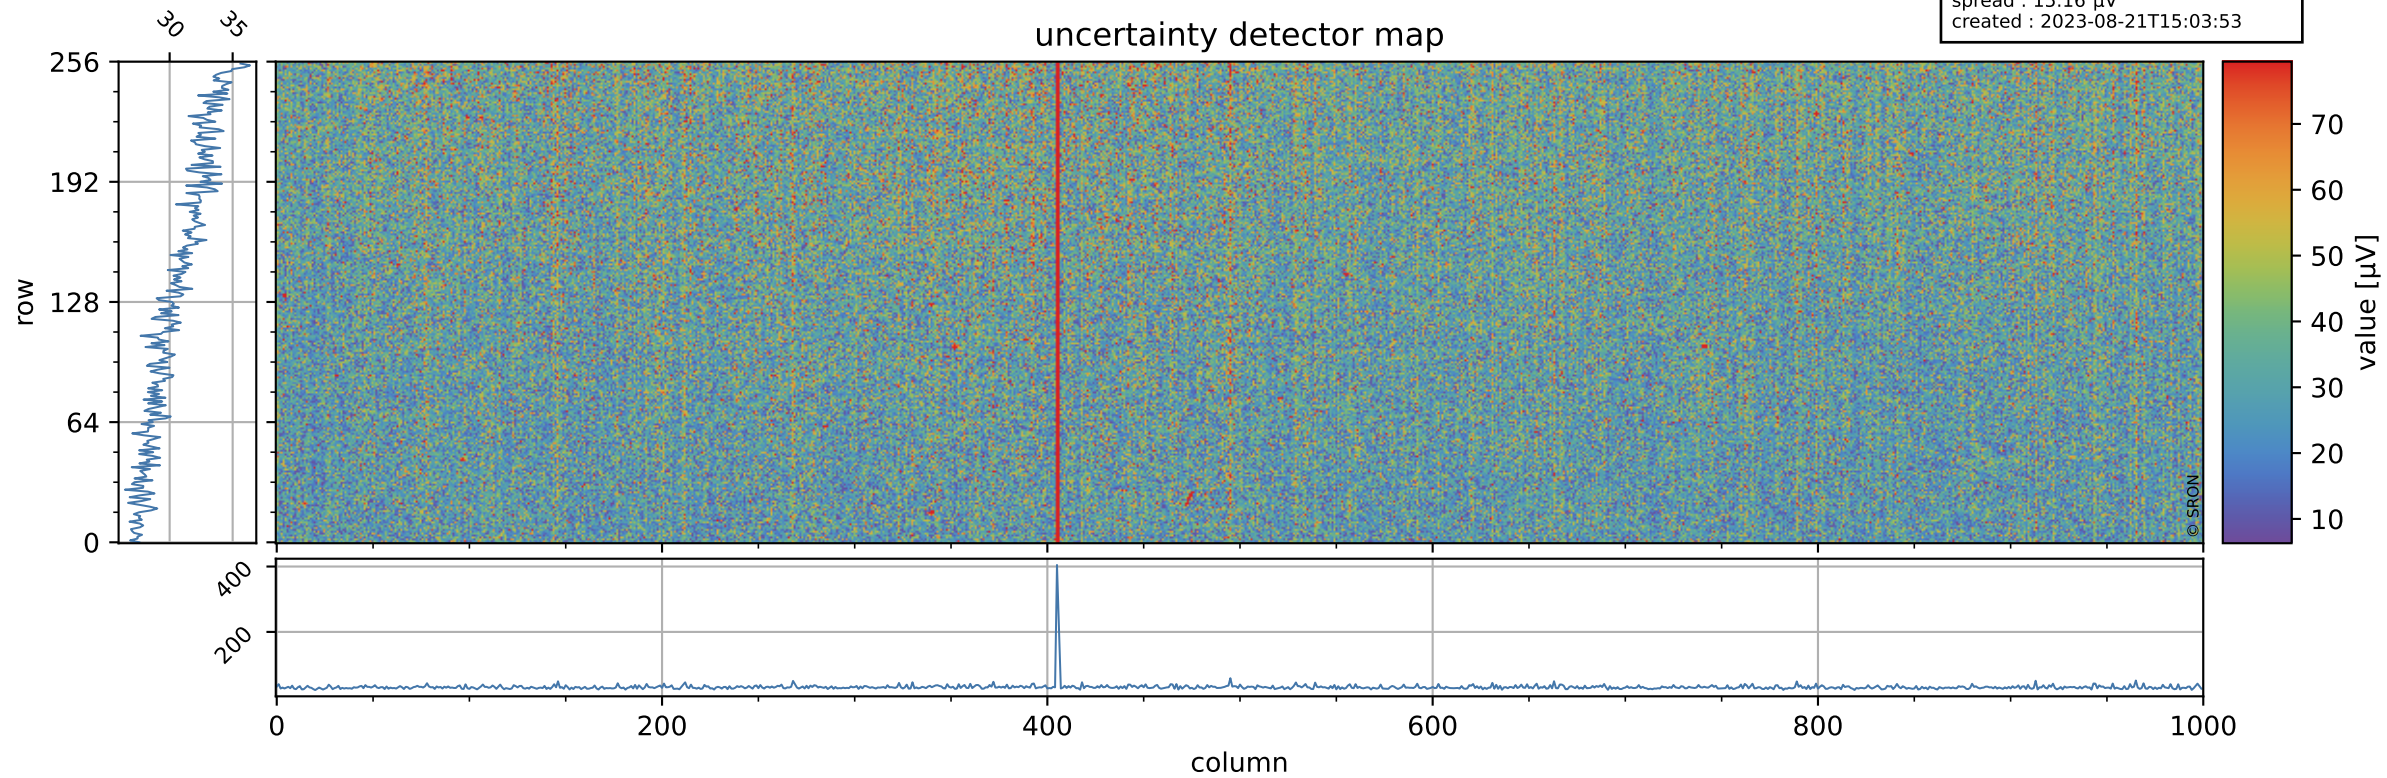

# Tropomi SWIR offset (official)

orbits : 20 in [20182, 20227]  
coverage : 2021-09-04 / 2021-09-08  
median : 0.52595 V  
spread : 0.035911 V  
created : 2023-08-21T15:03:53

## value detector map

# Tropomi SWIR offset (official)

orbits : 20 in [20182, 20227]  
coverage : 2021-09-04 / 2021-09-08  
median : 30.875  $\mu\text{V}$   
spread : 15.16  $\mu\text{V}$   
created : 2023-08-21T15:03:53

# Tropomi SWIR offset (official) ground-tracks of Sentinel-5P

orbits : 20 in [20182, 20227]  
coverage : 2021-09-04 / 2021-09-08  
created : 2023-08-21T15:03:54