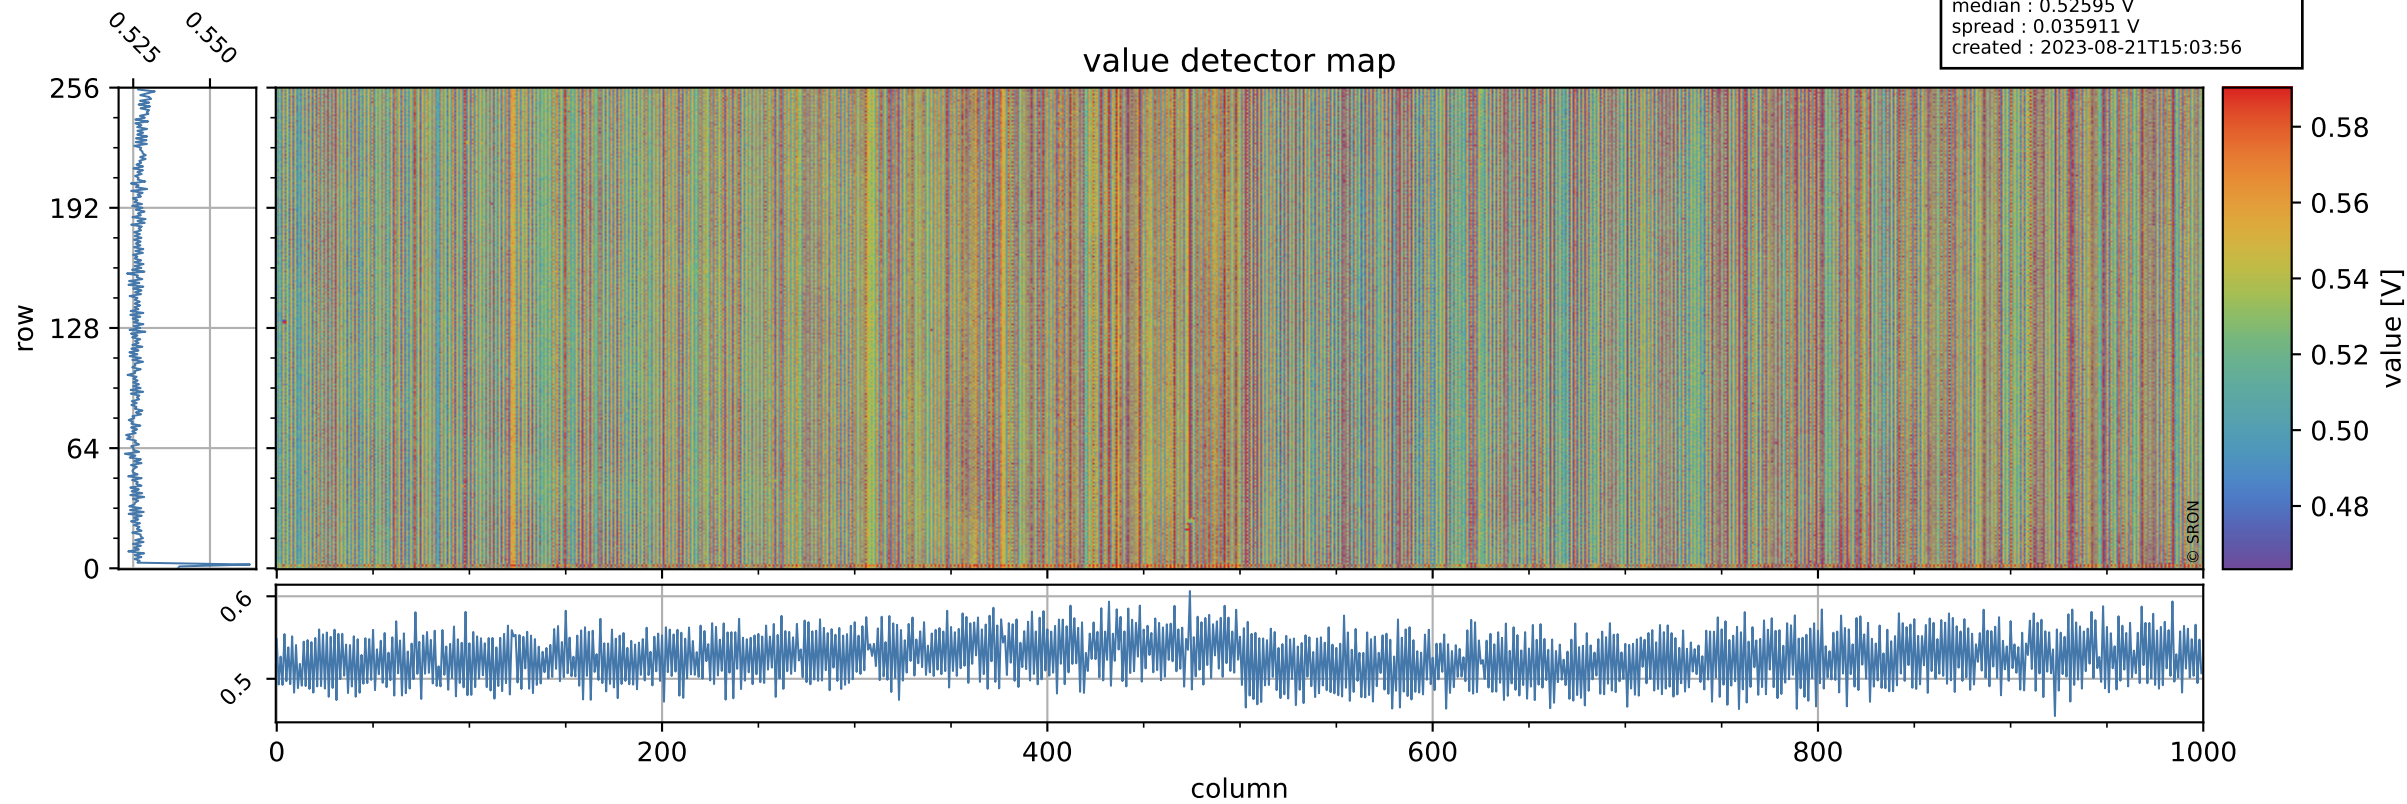

Tropomi SWIR offset (official)

orbits : 19 in [20197, 20242]
coverage : 2021-09-06 / 2021-09-09
median : 0.52595 V
spread : 0.035911 V
created : 2023-08-21T15:03:56

value detector map

Tropomi SWIR offset (official)

orbits : 19 in [20197, 20242]
coverage : 2021-09-06 / 2021-09-09
median : 32.077 μV
spread : 15.679 μV
created : 2023-08-21T15:03:57

Tropomi SWIR offset (official)

orbits : 19 in [20197, 20242]
coverage : 2021-09-06 / 2021-09-09
median : -0.06431 mV
spread : 0.39595 mV
created : 2023-08-21T15:03:57

value compared with SWIR offset CKD

Tropomi SWIR offset (official) ground-tracks of Sentinel-5P

orbits : 19 in [20197, 20242]
coverage : 2021-09-06 / 2021-09-09
created : 2023-08-21T15:03:57

Tropomi SWIR offset (official)

orbits : [2827, 20242]
coverage : 2018-04-30 / 2021-09-09
created : 2023-08-21T15:03:58

trend of detector median & temperatures