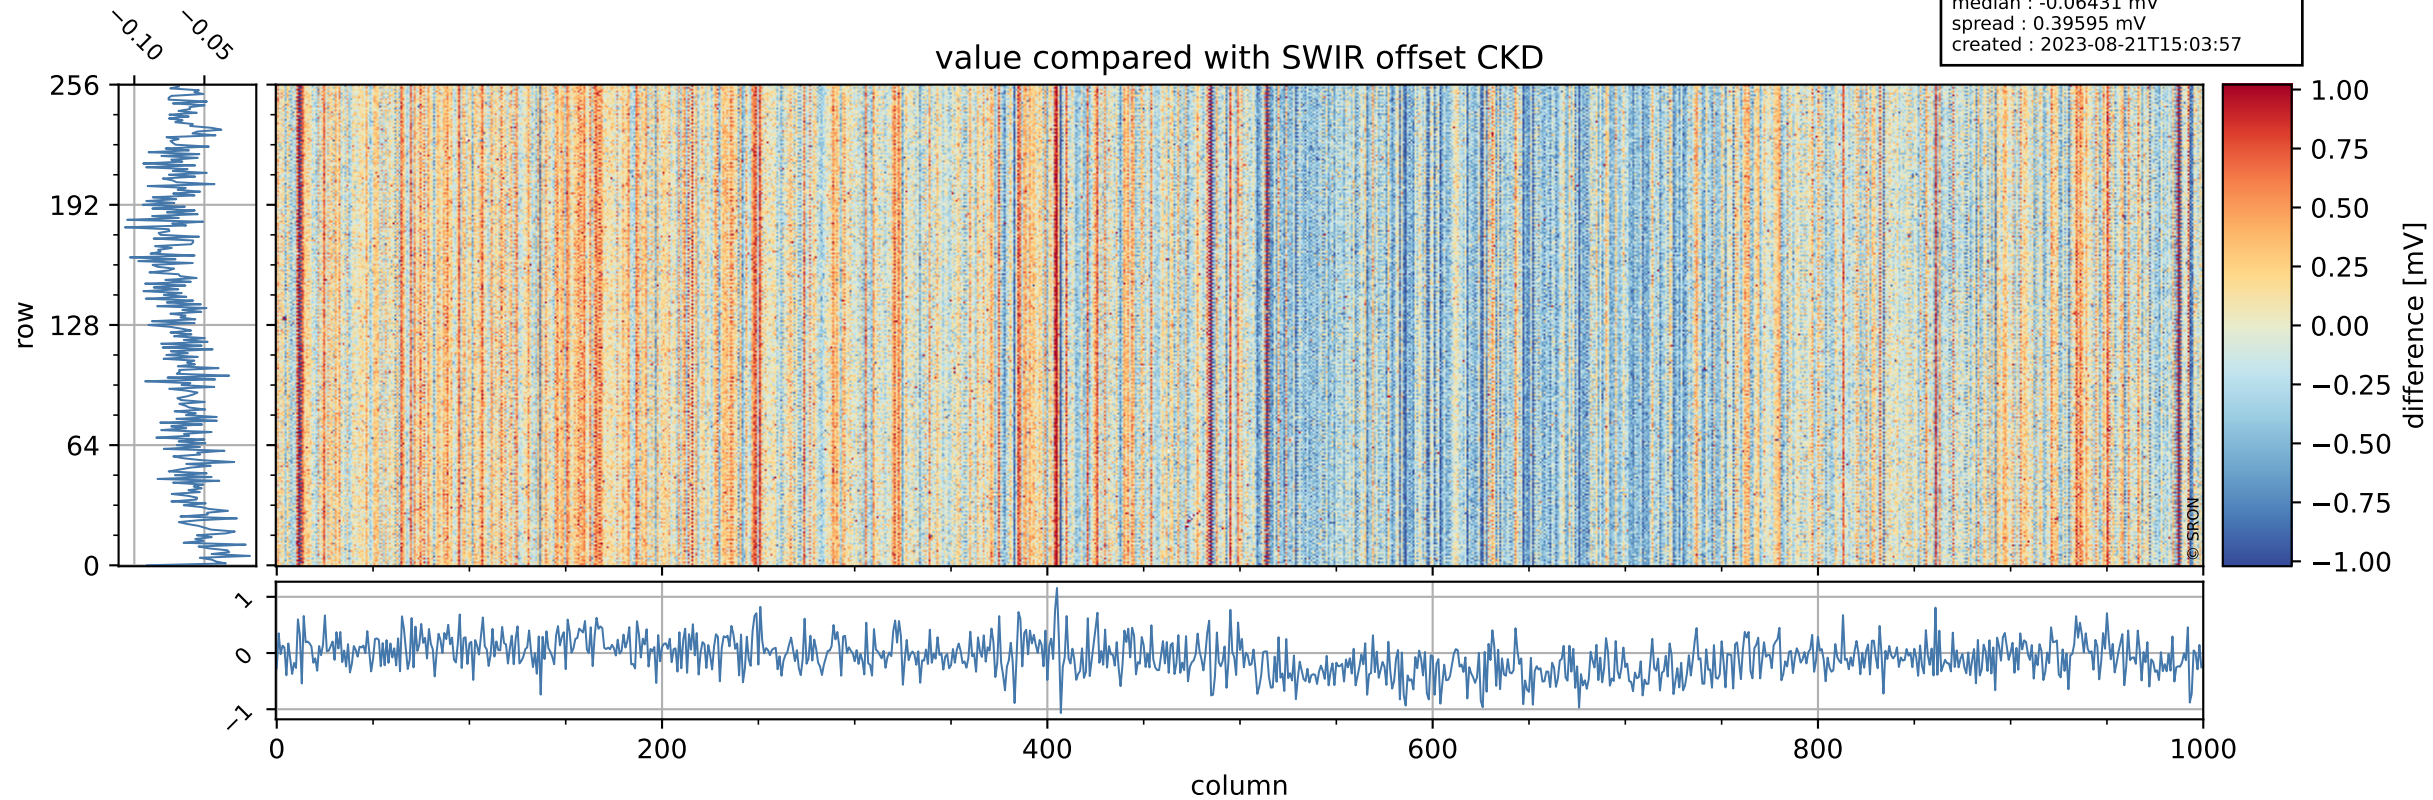

Tropomi SWIR offset (official)

orbits : 19 in [20197, 20242]
coverage : 2021-09-06 / 2021-09-09
median : 0.52595 V
spread : 0.035911 V
created : 2023-08-21T15:03:56

value detector map

Tropomi SWIR offset (official)

orbits : 19 in [20197, 20242]
coverage : 2021-09-06 / 2021-09-09
median : 32.077 μV
spread : 15.679 μV
created : 2023-08-21T15:03:57

Tropomi SWIR offset (official)

orbits : 19 in [20197, 20242]
coverage : 2021-09-06 / 2021-09-09
median : -0.06431 mV
spread : 0.39595 mV
created : 2023-08-21T15:03:57

value compared with SWIR offset CKD

Tropomi SWIR offset (official) ground-tracks of Sentinel-5P

orbits : 19 in [20197, 20242]
coverage : 2021-09-06 / 2021-09-09
created : 2023-08-21T15:03:57

Tropomi SWIR offset (official)

orbits : [2827, 20242]
coverage : 2018-04-30 / 2021-09-09
created : 2023-08-21T15:03:58

trend of detector median & temperatures