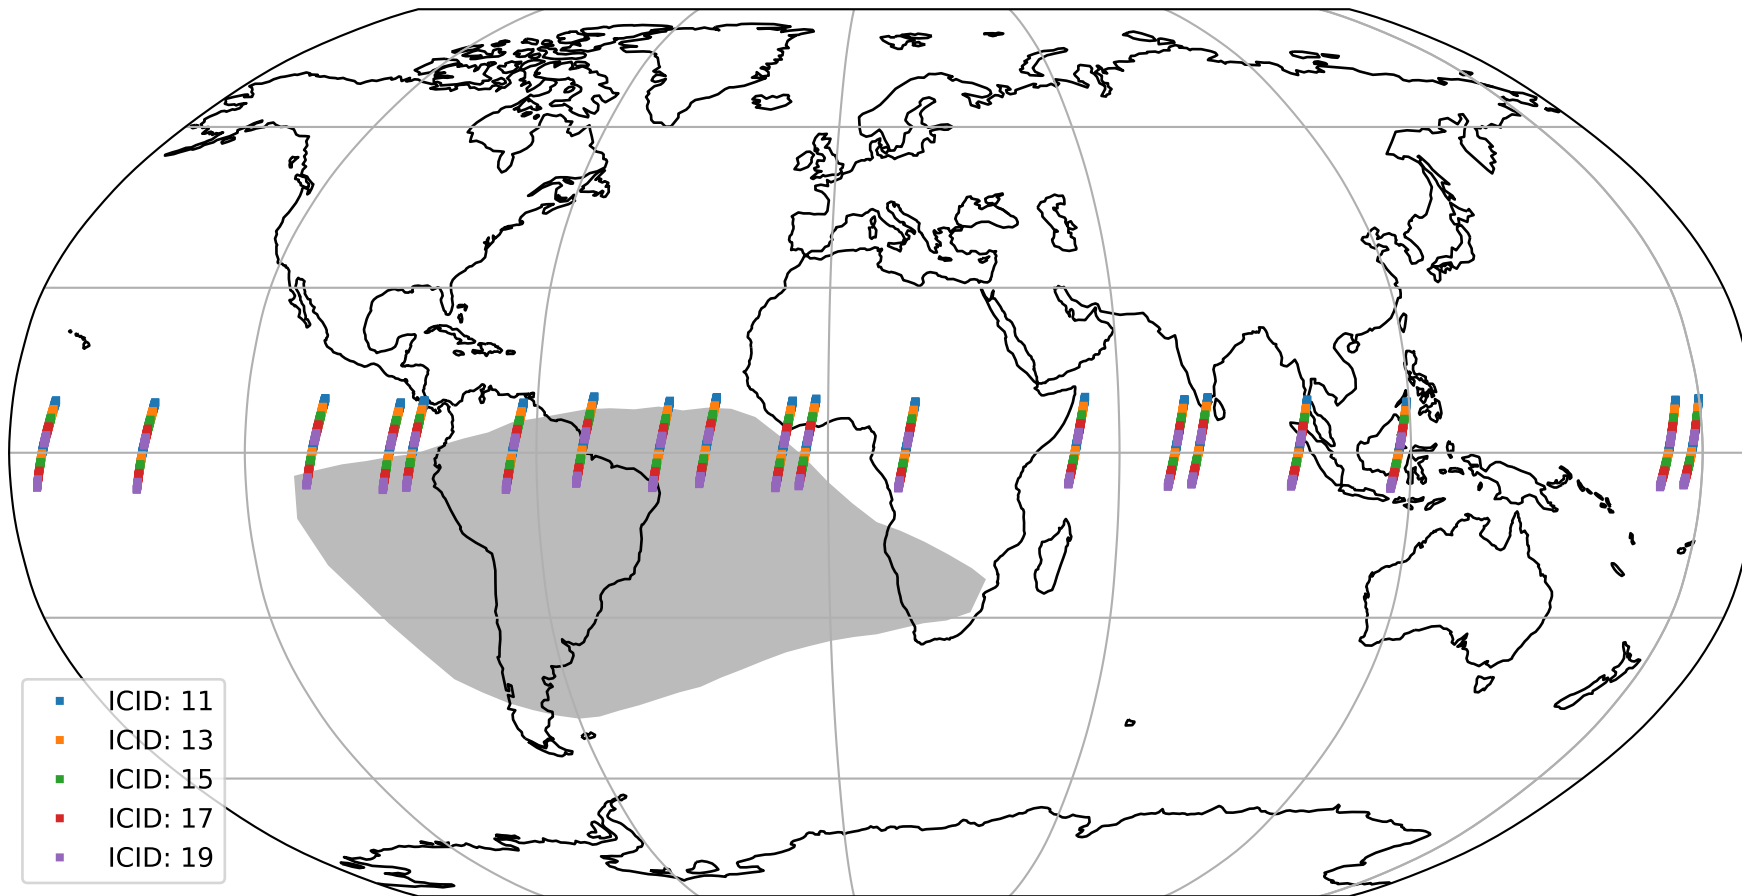

Tropomi SWIR offset (official)

orbits : 19 in [20197, 20242]
coverage : 2021-09-06 / 2021-09-09
median : 0.52595 V
spread : 0.035911 V
created : 2023-08-21T15:03:56

value detector map

Tropomi SWIR offset (official)

orbits : 19 in [20197, 20242]
coverage : 2021-09-06 / 2021-09-09
median : 32.077 μV
spread : 15.679 μV
created : 2023-08-21T15:03:57

Tropomi SWIR offset (official)

orbits : 19 in [20197, 20242]
coverage : 2021-09-06 / 2021-09-09
median : -0.06431 mV
spread : 0.39595 mV
created : 2023-08-21T15:03:57

value compared with SWIR offset CKD

Tropomi SWIR offset (official) ground-tracks of Sentinel-5P

orbits : 19 in [20197, 20242]
coverage : 2021-09-06 / 2021-09-09
created : 2023-08-21T15:03:57

Tropomi SWIR offset (official)

orbits : [2827, 20242]
coverage : 2018-04-30 / 2021-09-09
created : 2023-08-21T15:03:58

trend of detector median & temperatures