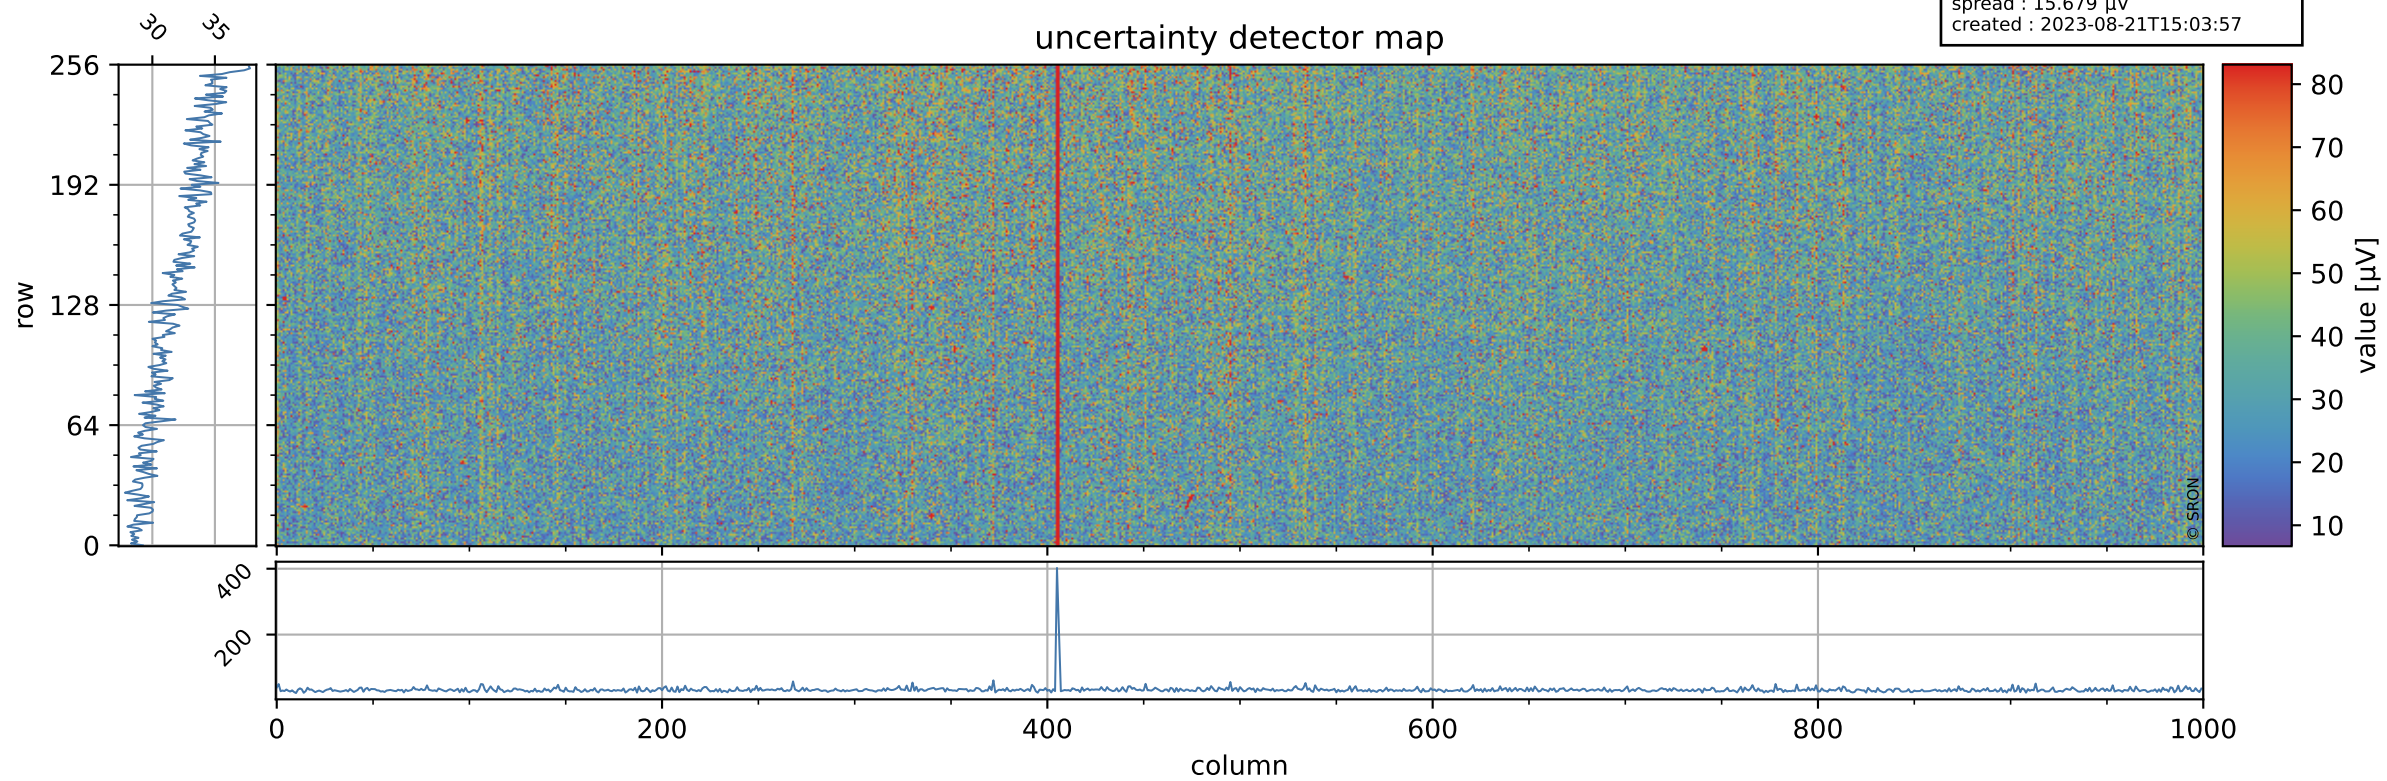

Tropomi SWIR offset (official)

orbits : 19 in [20197, 20242]
coverage : 2021-09-06 / 2021-09-09
median : 0.52595 V
spread : 0.035911 V
created : 2023-08-21T15:03:56

value detector map

Tropomi SWIR offset (official)

orbits : 19 in [20197, 20242]
coverage : 2021-09-06 / 2021-09-09
median : 32.077 μV
spread : 15.679 μV
created : 2023-08-21T15:03:57

Tropomi SWIR offset (official)

orbits : 19 in [20197, 20242]
coverage : 2021-09-06 / 2021-09-09
median : -0.06431 mV
spread : 0.39595 mV
created : 2023-08-21T15:03:57

value compared with SWIR offset CKD

Tropomi SWIR offset (official) ground-tracks of Sentinel-5P

orbits : 19 in [20197, 20242]
coverage : 2021-09-06 / 2021-09-09
created : 2023-08-21T15:03:57

Tropomi SWIR offset (official)

orbits : [2827, 20242]
coverage : 2018-04-30 / 2021-09-09
created : 2023-08-21T15:03:58

trend of detector median & temperatures