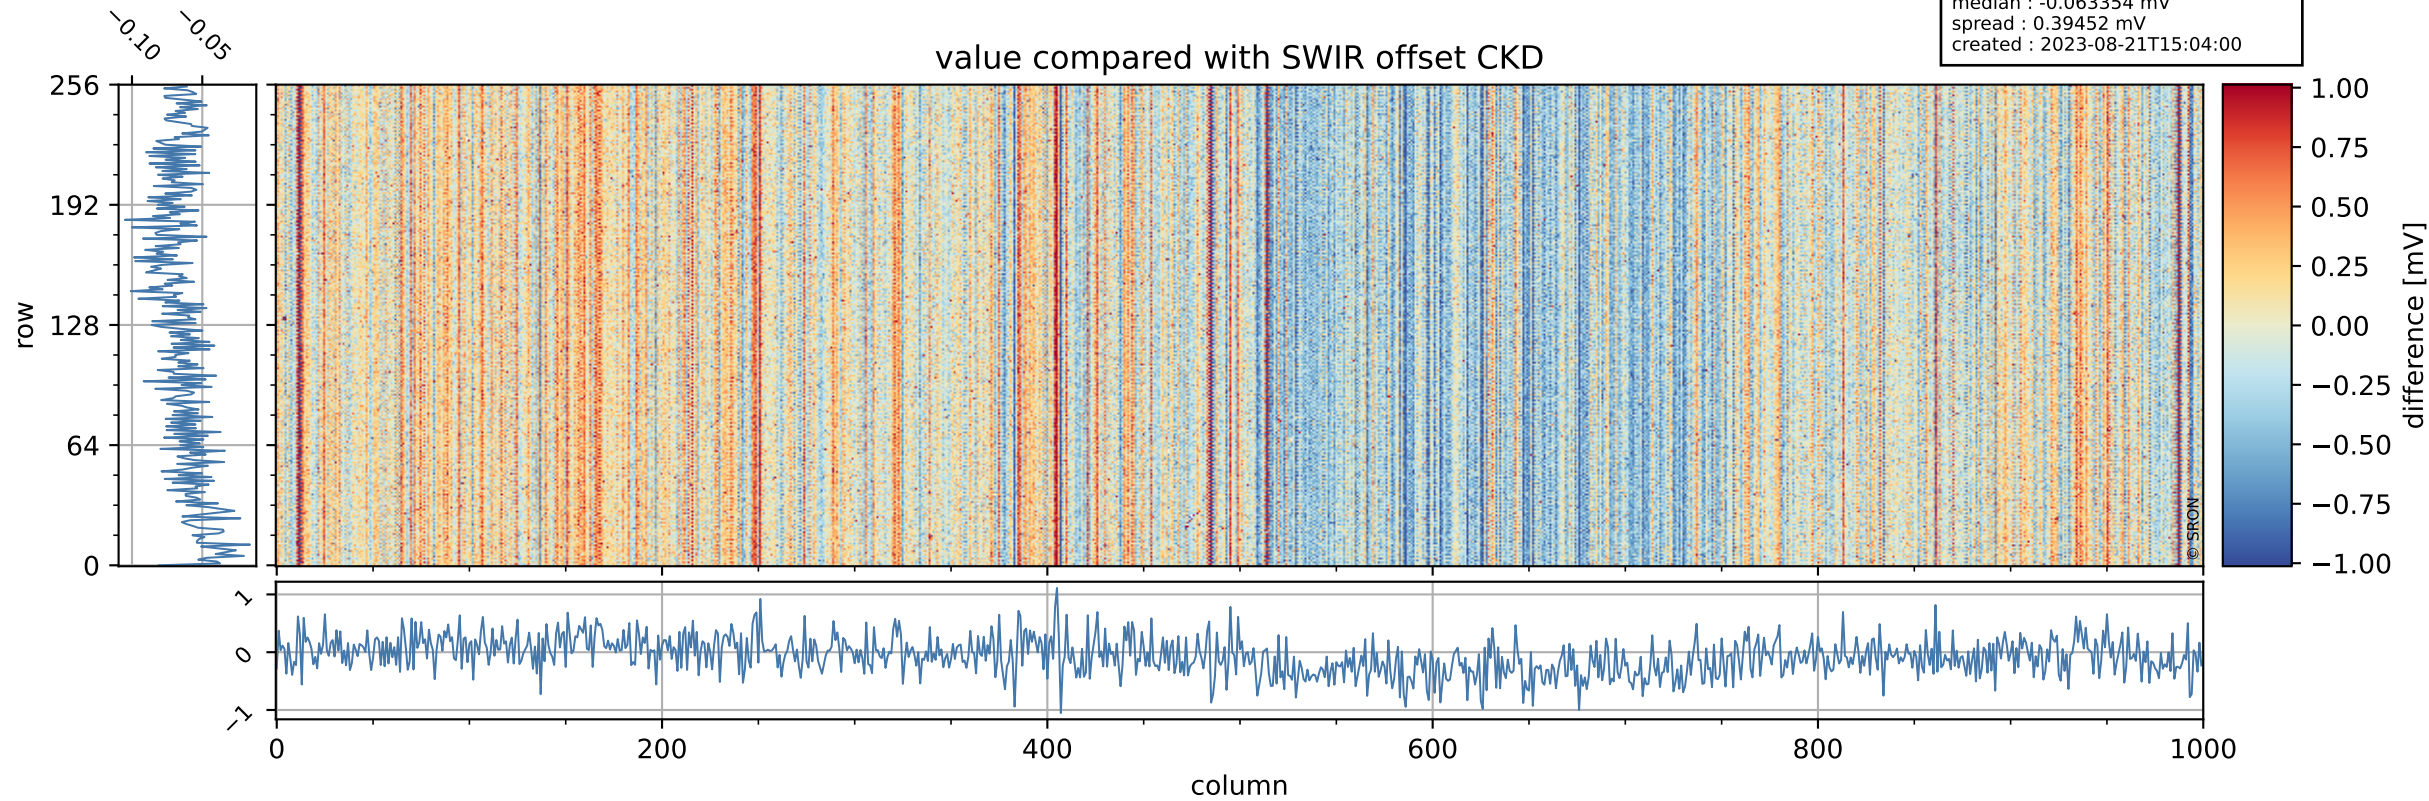

Tropomi SWIR offset (official)

orbits : 20 in [20212, 20257]
coverage : 2021-09-07 / 2021-09-10
median : 0.52595 V
spread : 0.035911 V
created : 2023-08-21T15:03:59

value detector map

Tropomi SWIR offset (official)

orbits : 20 in [20212, 20257]
coverage : 2021-09-07 / 2021-09-10
median : 30.905 μV
spread : 15.399 μV
created : 2023-08-21T15:04:00

Tropomi SWIR offset (official)

orbits : 20 in [20212, 20257]
coverage : 2021-09-07 / 2021-09-10
median : -0.063354 mV
spread : 0.39452 mV
created : 2023-08-21T15:04:00

value compared with SWIR offset CKD

Tropomi SWIR offset (official) ground-tracks of Sentinel-5P

orbits : 20 in [20212, 20257]
coverage : 2021-09-07 / 2021-09-10
created : 2023-08-21T15:04:00

Tropomi SWIR offset (official)

orbits : [2827, 20257]
coverage : 2018-04-30 / 2021-09-10
created : 2023-08-21T15:04:01

trend of detector median & temperatures