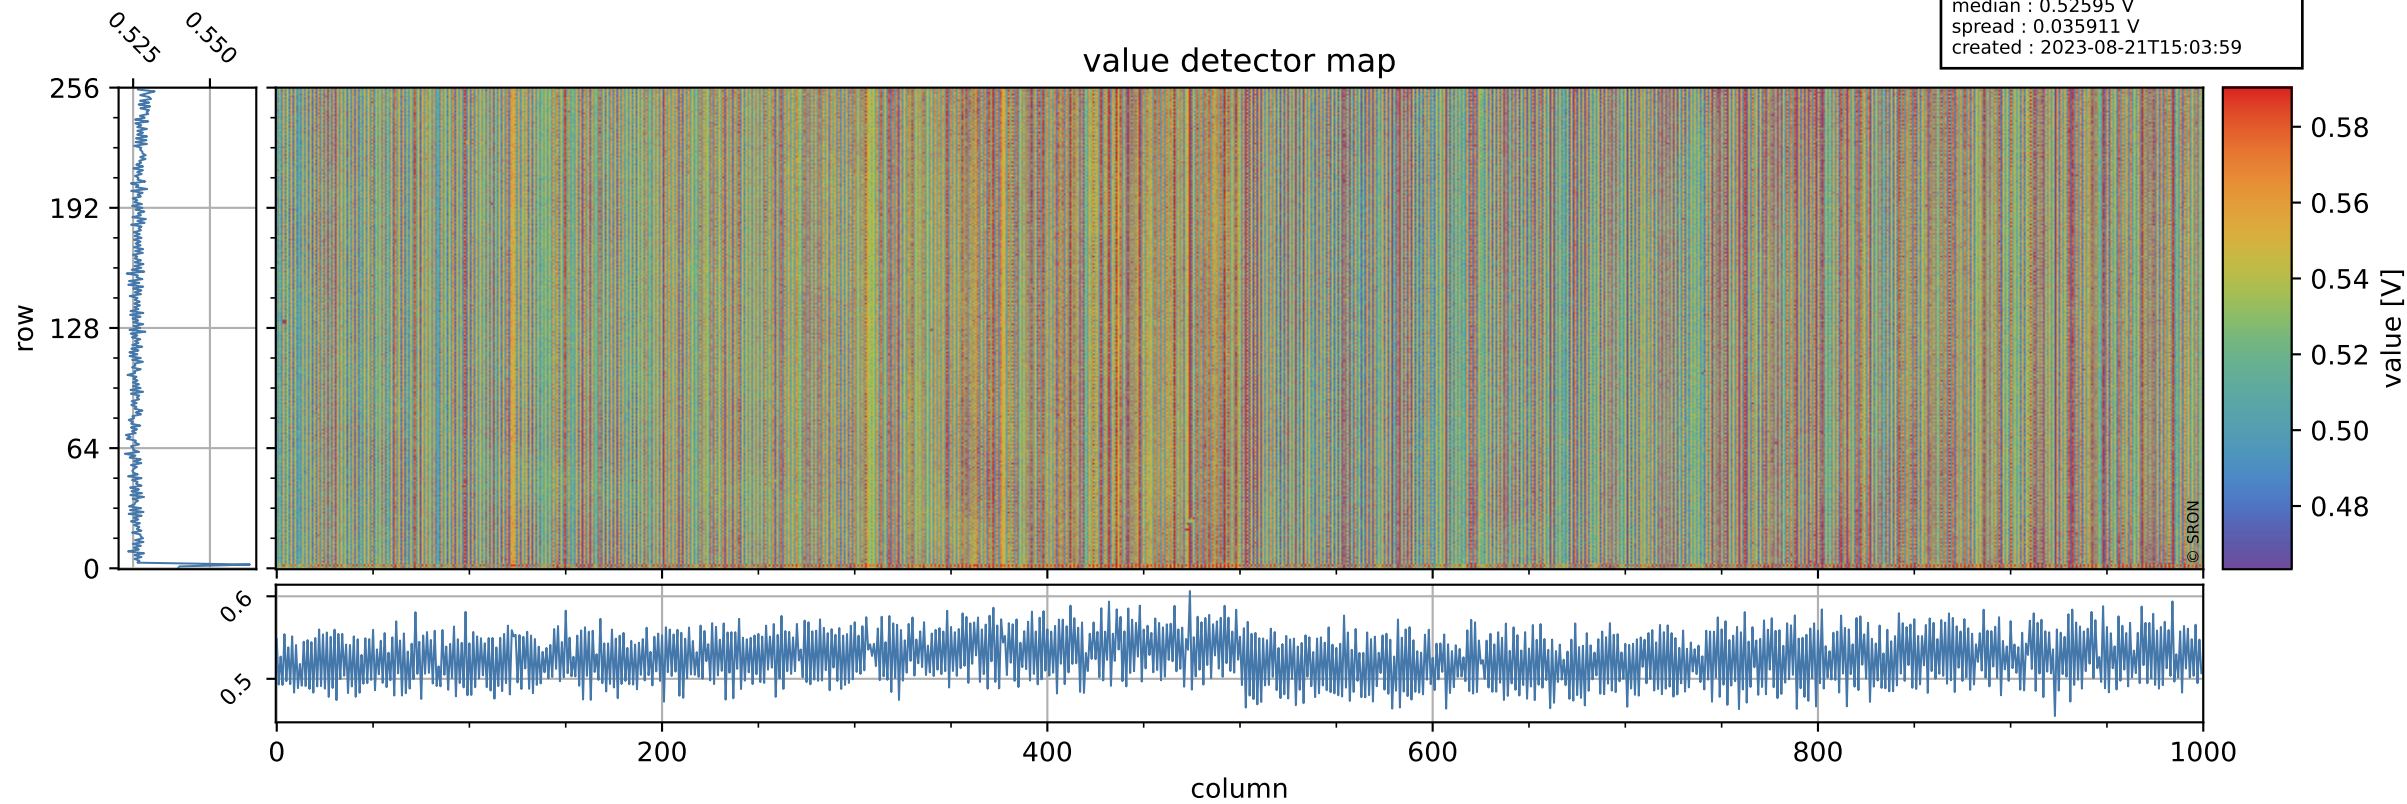

Tropomi SWIR offset (official)

orbits : 20 in [20212, 20257]
coverage : 2021-09-07 / 2021-09-10
median : 0.52595 V
spread : 0.035911 V
created : 2023-08-21T15:03:59

value detector map

Tropomi SWIR offset (official)

orbits : 20 in [20212, 20257]
coverage : 2021-09-07 / 2021-09-10
median : 30.905 μV
spread : 15.399 μV
created : 2023-08-21T15:04:00

Tropomi SWIR offset (official)

orbits : 20 in [20212, 20257]
coverage : 2021-09-07 / 2021-09-10
median : -0.063354 mV
spread : 0.39452 mV
created : 2023-08-21T15:04:00

value compared with SWIR offset CKD

Tropomi SWIR offset (official) ground-tracks of Sentinel-5P

orbits : 20 in [20212, 20257]
coverage : 2021-09-07 / 2021-09-10
created : 2023-08-21T15:04:00

Tropomi SWIR offset (official)

orbits : [2827, 20257]
coverage : 2018-04-30 / 2021-09-10
created : 2023-08-21T15:04:01

trend of detector median & temperatures