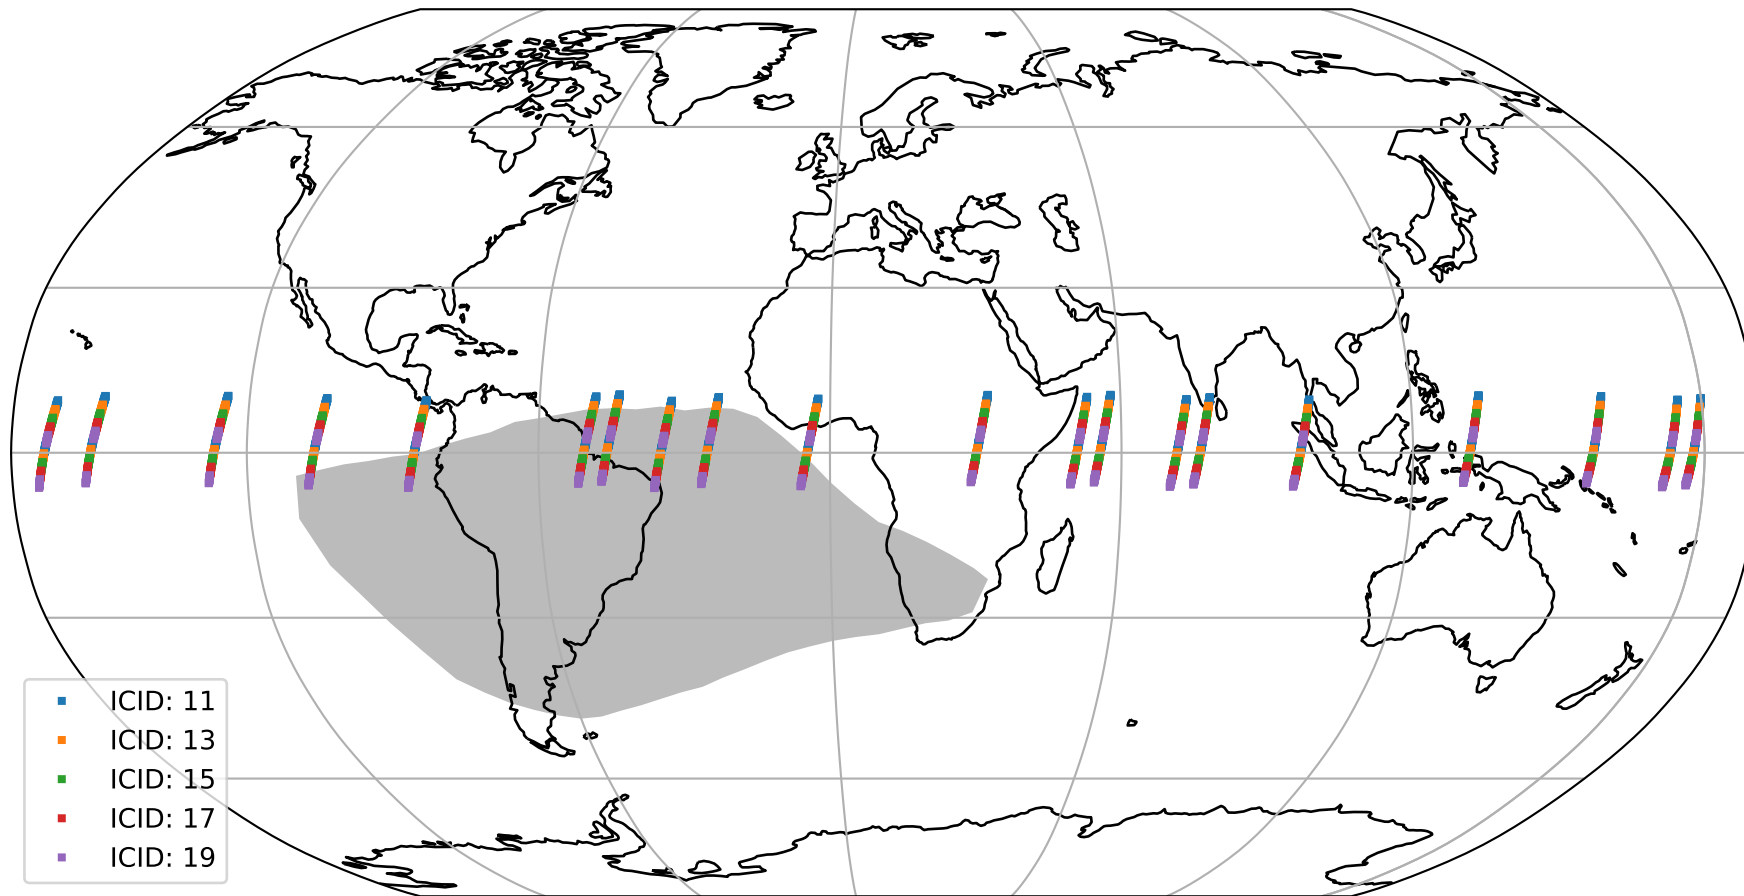

Tropomi SWIR offset (official)

orbits : 20 in [20212, 20257]
coverage : 2021-09-07 / 2021-09-10
median : 0.52595 V
spread : 0.035911 V
created : 2023-08-21T15:03:59

value detector map

Tropomi SWIR offset (official)

orbits : 20 in [20212, 20257]
coverage : 2021-09-07 / 2021-09-10
median : 30.905 μV
spread : 15.399 μV
created : 2023-08-21T15:04:00

Tropomi SWIR offset (official)

orbits : 20 in [20212, 20257]
coverage : 2021-09-07 / 2021-09-10
median : -0.063354 mV
spread : 0.39452 mV
created : 2023-08-21T15:04:00

value compared with SWIR offset CKD

Tropomi SWIR offset (official) ground-tracks of Sentinel-5P

orbits : 20 in [20212, 20257]
coverage : 2021-09-07 / 2021-09-10
created : 2023-08-21T15:04:00

Tropomi SWIR offset (official)

orbits : [2827, 20257]
coverage : 2018-04-30 / 2021-09-10
created : 2023-08-21T15:04:01

trend of detector median & temperatures