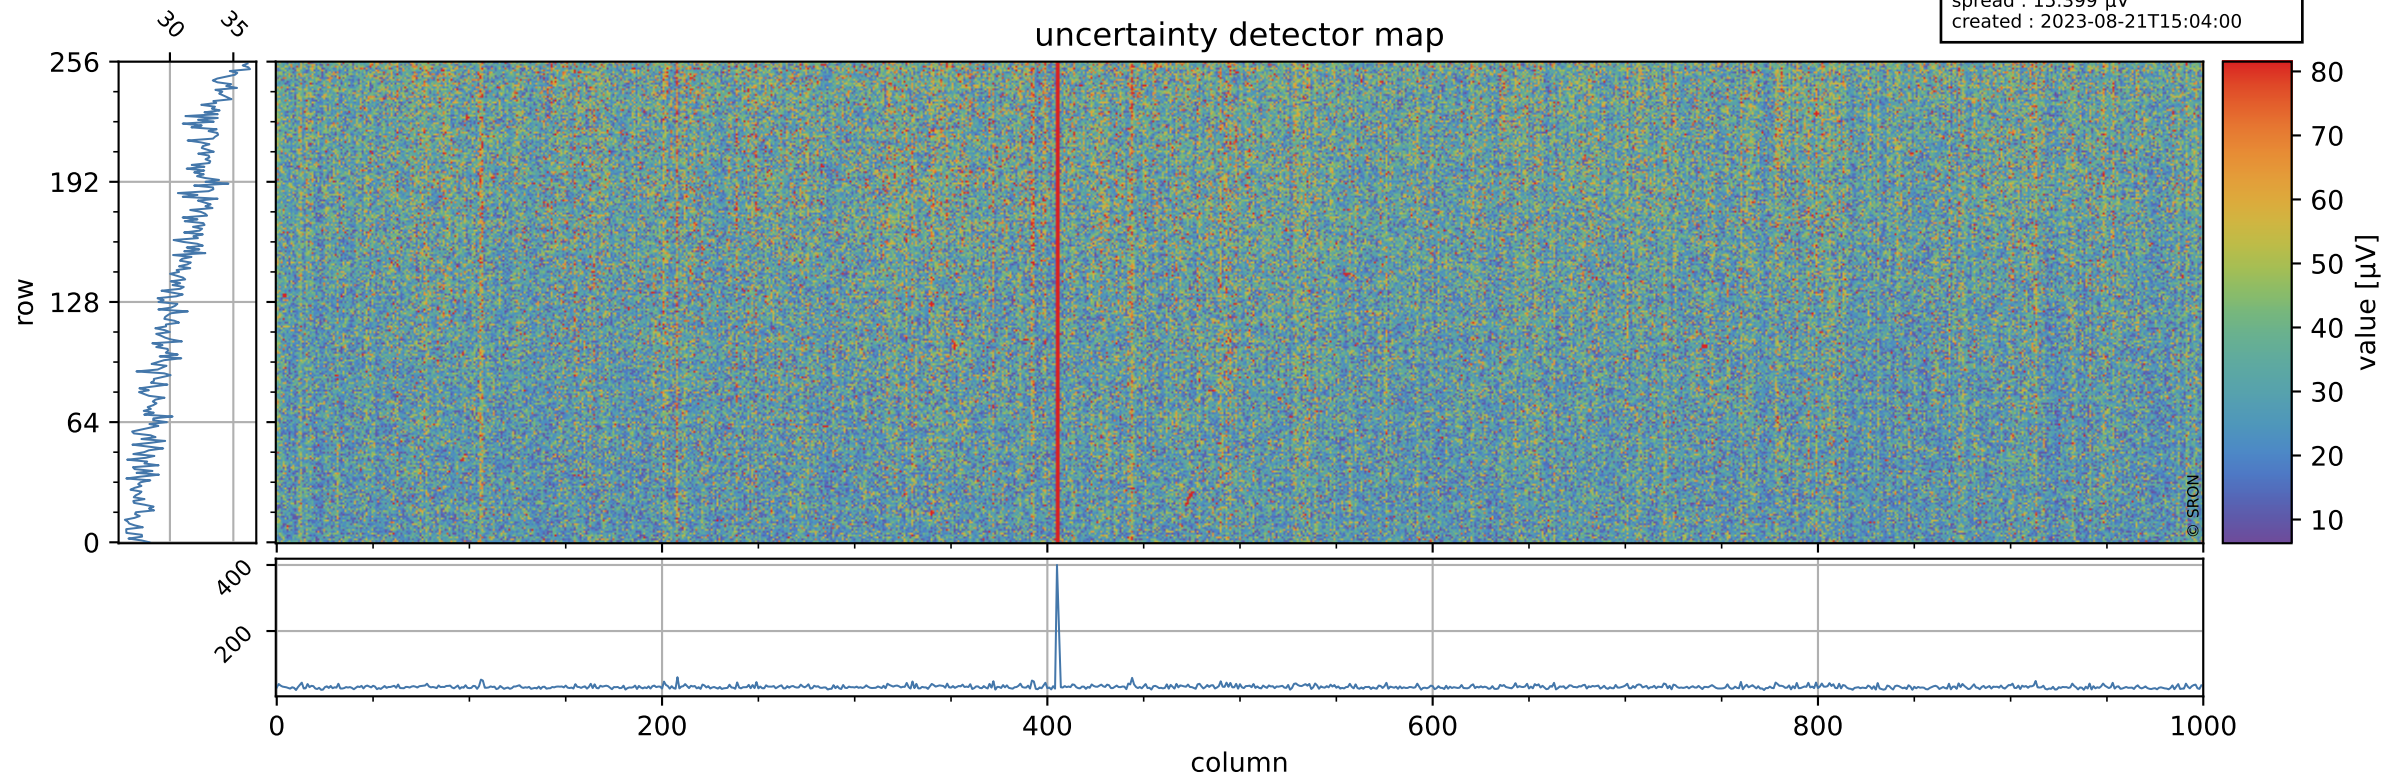

Tropomi SWIR offset (official)

orbits : 20 in [20212, 20257]
coverage : 2021-09-07 / 2021-09-10
median : 0.52595 V
spread : 0.035911 V
created : 2023-08-21T15:03:59

value detector map

Tropomi SWIR offset (official)

orbits : 20 in [20212, 20257]
coverage : 2021-09-07 / 2021-09-10
median : 30.905 μV
spread : 15.399 μV
created : 2023-08-21T15:04:00

Tropomi SWIR offset (official)

orbits : 20 in [20212, 20257]
coverage : 2021-09-07 / 2021-09-10
median : -0.063354 mV
spread : 0.39452 mV
created : 2023-08-21T15:04:00

value compared with SWIR offset CKD

Tropomi SWIR offset (official) ground-tracks of Sentinel-5P

orbits : 20 in [20212, 20257]
coverage : 2021-09-07 / 2021-09-10
created : 2023-08-21T15:04:00

Tropomi SWIR offset (official)

orbits : [2827, 20257]
coverage : 2018-04-30 / 2021-09-10
created : 2023-08-21T15:04:01

trend of detector median & temperatures