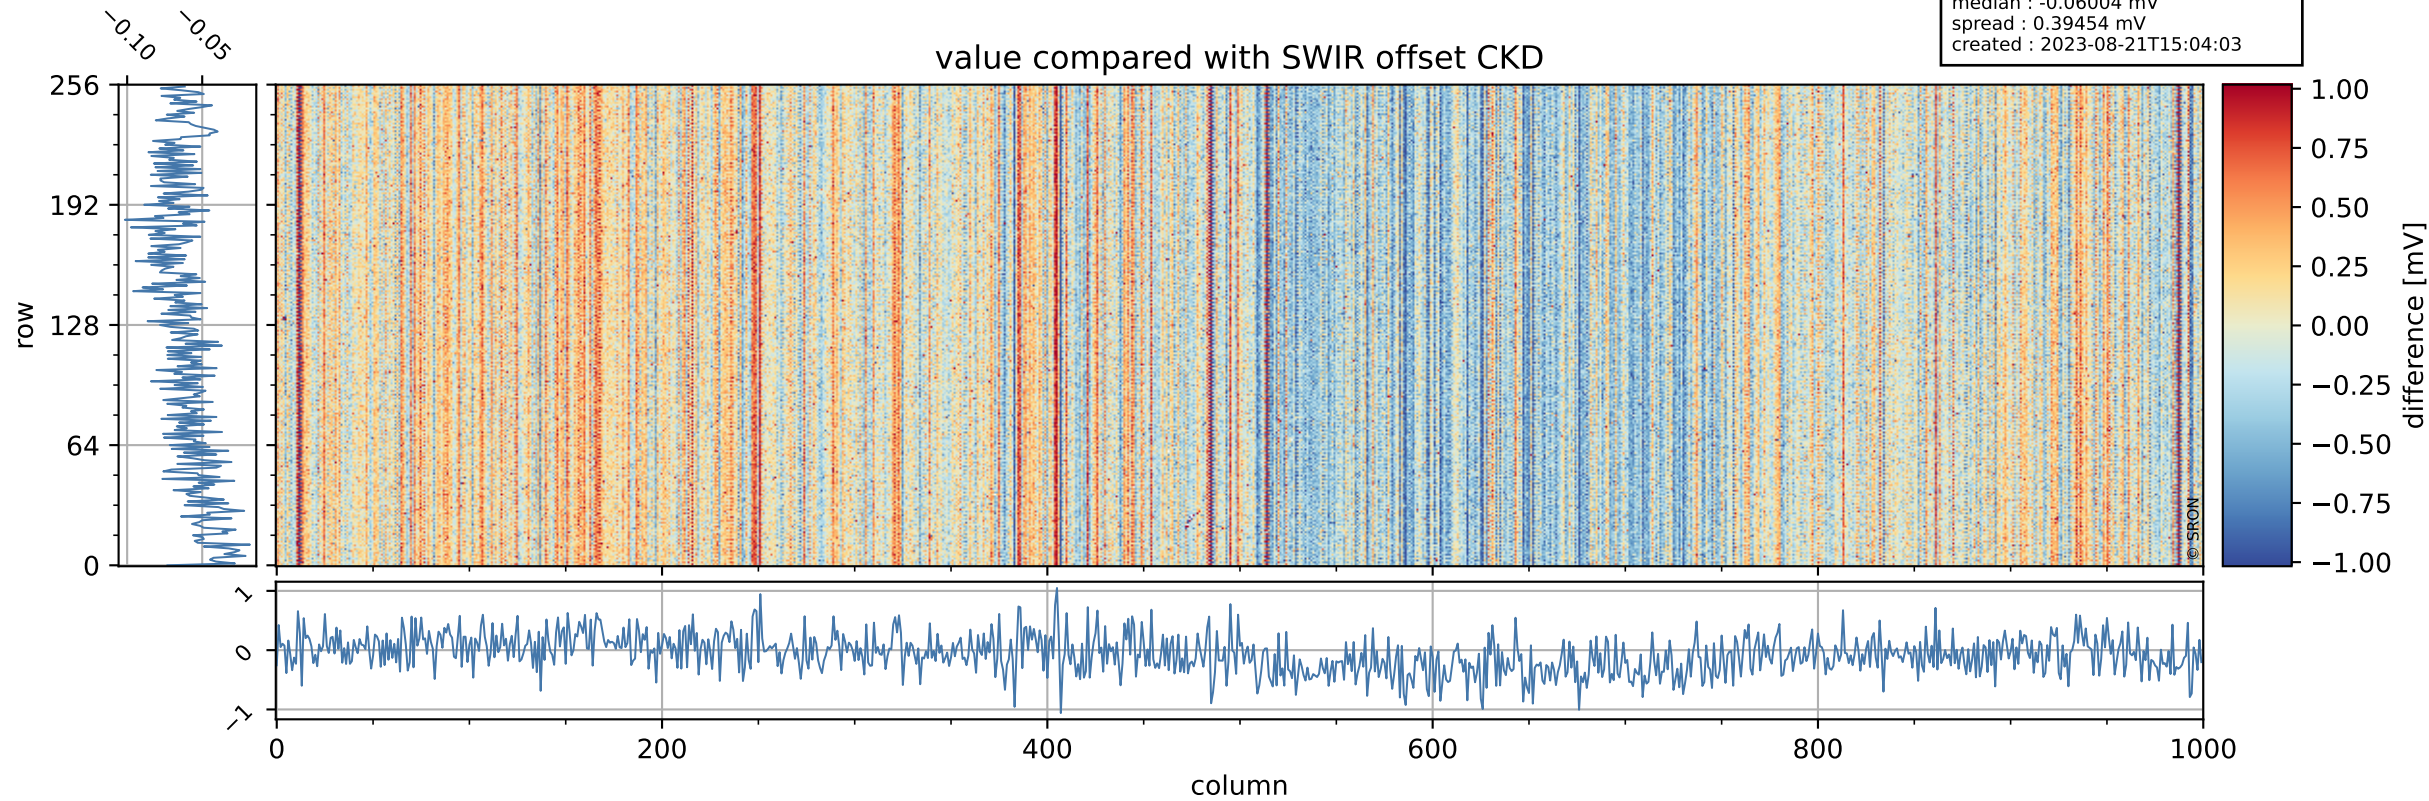

Tropomi SWIR offset (official)

orbits : 19 in [20227, 20272]
coverage : 2021-09-08 / 2021-09-11
median : 0.52595 V
spread : 0.035913 V
created : 2023-08-21T15:04:02

value detector map

Tropomi SWIR offset (official)

orbits : 19 in [20227, 20272]
coverage : 2021-09-08 / 2021-09-11
median : 32.714 μV
spread : 16.3 μV
created : 2023-08-21T15:04:02

Tropomi SWIR offset (official)

orbits : 19 in [20227, 20272]
coverage : 2021-09-08 / 2021-09-11
median : -0.06004 mV
spread : 0.39454 mV
created : 2023-08-21T15:04:03

value compared with SWIR offset CKD

Tropomi SWIR offset (official) ground-tracks of Sentinel-5P

orbits : 19 in [20227, 20272]
coverage : 2021-09-08 / 2021-09-11
created : 2023-08-21T15:04:03

Tropomi SWIR offset (official)

orbits : [2827, 20272]
coverage : 2018-04-30 / 2021-09-11
created : 2023-08-21T15:04:04

trend of detector median & temperatures