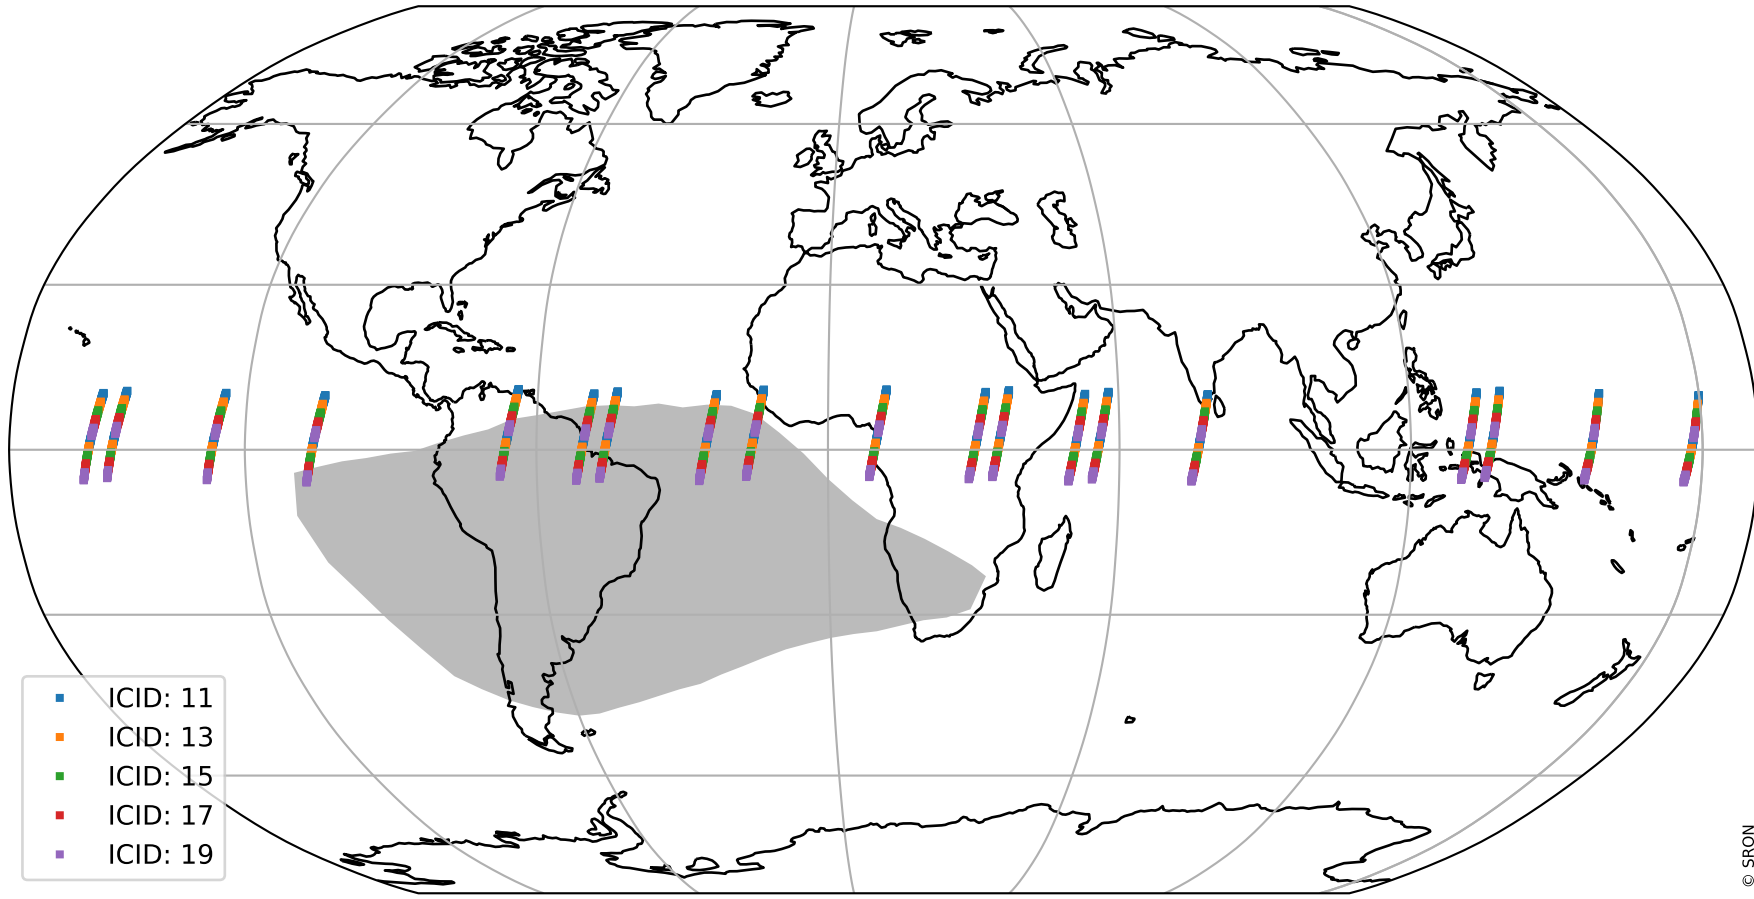

Tropomi SWIR offset (official)

orbits : 19 in [20227, 20272]
coverage : 2021-09-08 / 2021-09-11
median : 0.52595 V
spread : 0.035913 V
created : 2023-08-21T15:04:02

value detector map

Tropomi SWIR offset (official)

orbits : 19 in [20227, 20272]
coverage : 2021-09-08 / 2021-09-11
median : 32.714 μV
spread : 16.3 μV
created : 2023-08-21T15:04:02

Tropomi SWIR offset (official)

orbits : 19 in [20227, 20272]
coverage : 2021-09-08 / 2021-09-11
median : -0.06004 mV
spread : 0.39454 mV
created : 2023-08-21T15:04:03

value compared with SWIR offset CKD

Tropomi SWIR offset (official) ground-tracks of Sentinel-5P

orbits : 19 in [20227, 20272]
coverage : 2021-09-08 / 2021-09-11
created : 2023-08-21T15:04:03

Tropomi SWIR offset (official)

orbits : [2827, 20272]
coverage : 2018-04-30 / 2021-09-11
created : 2023-08-21T15:04:04

trend of detector median & temperatures