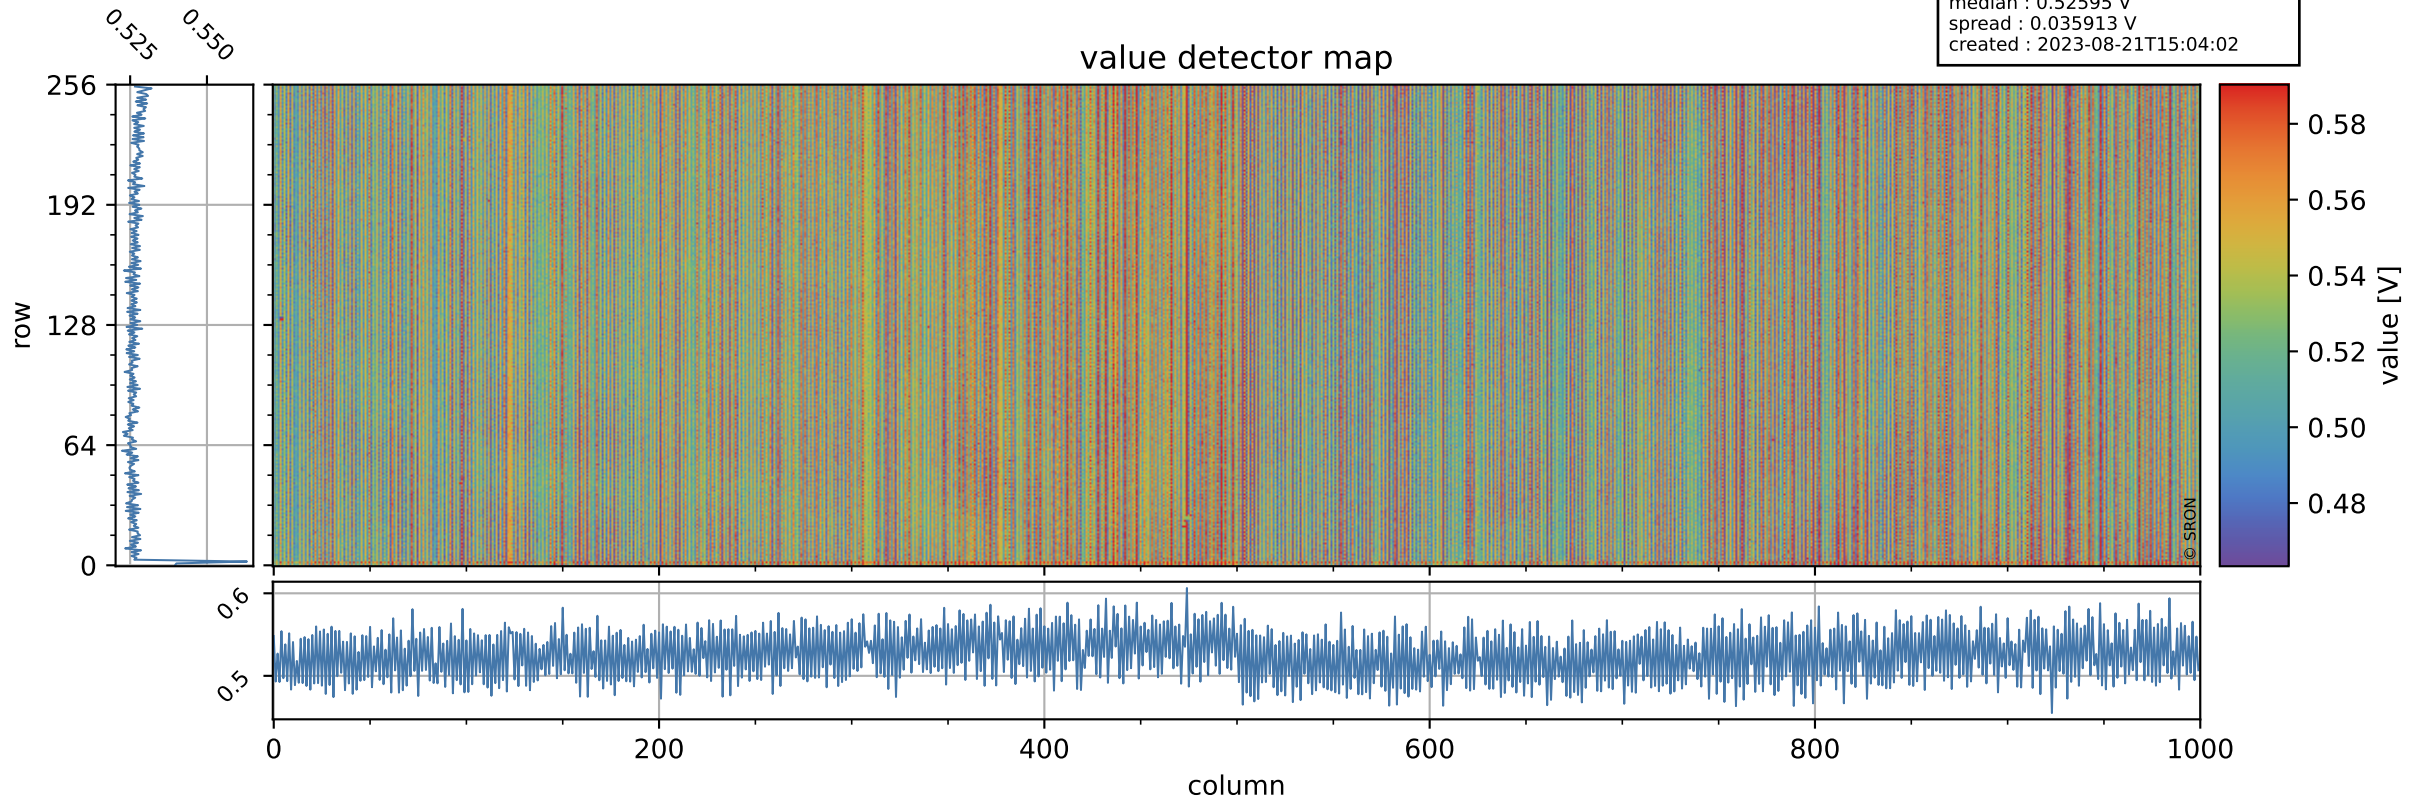

Tropomi SWIR offset (official)

orbits : 19 in [20227, 20272]
coverage : 2021-09-08 / 2021-09-11
median : 0.52595 V
spread : 0.035913 V
created : 2023-08-21T15:04:02

value detector map

Tropomi SWIR offset (official)

orbits : 19 in [20227, 20272]
coverage : 2021-09-08 / 2021-09-11
median : 32.714 μV
spread : 16.3 μV
created : 2023-08-21T15:04:02

Tropomi SWIR offset (official)

orbits : 19 in [20227, 20272]
coverage : 2021-09-08 / 2021-09-11
median : -0.06004 mV
spread : 0.39454 mV
created : 2023-08-21T15:04:03

value compared with SWIR offset CKD

Tropomi SWIR offset (official) ground-tracks of Sentinel-5P

orbits : 19 in [20227, 20272]
coverage : 2021-09-08 / 2021-09-11
created : 2023-08-21T15:04:03

Tropomi SWIR offset (official)

orbits : [2827, 20272]
coverage : 2018-04-30 / 2021-09-11
created : 2023-08-21T15:04:04

trend of detector median & temperatures