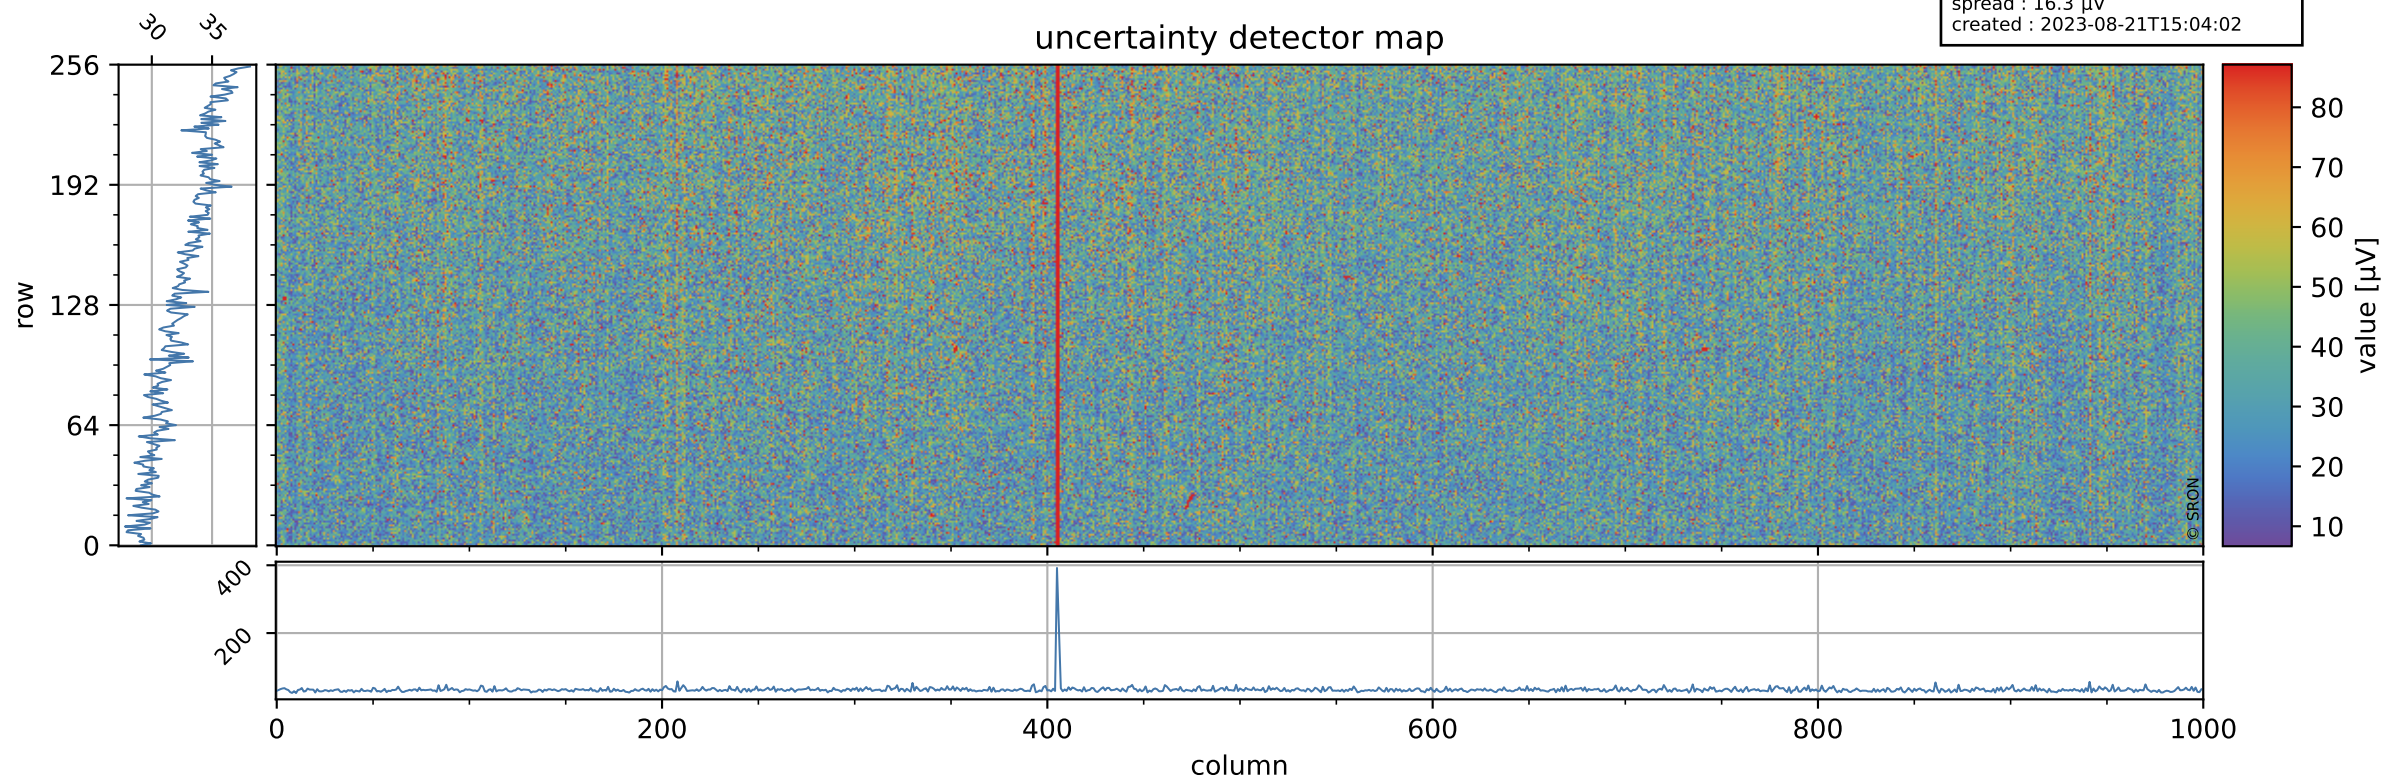

Tropomi SWIR offset (official)

orbits : 19 in [20227, 20272]
coverage : 2021-09-08 / 2021-09-11
median : 0.52595 V
spread : 0.035913 V
created : 2023-08-21T15:04:02

value detector map

Tropomi SWIR offset (official)

orbits : 19 in [20227, 20272]
coverage : 2021-09-08 / 2021-09-11
median : 32.714 μV
spread : 16.3 μV
created : 2023-08-21T15:04:02

Tropomi SWIR offset (official)

orbits : 19 in [20227, 20272]
coverage : 2021-09-08 / 2021-09-11
median : -0.06004 mV
spread : 0.39454 mV
created : 2023-08-21T15:04:03

value compared with SWIR offset CKD

Tropomi SWIR offset (official) ground-tracks of Sentinel-5P

orbits : 19 in [20227, 20272]
coverage : 2021-09-08 / 2021-09-11
created : 2023-08-21T15:04:03

Tropomi SWIR offset (official)

orbits : [2827, 20272]
coverage : 2018-04-30 / 2021-09-11
created : 2023-08-21T15:04:04

trend of detector median & temperatures