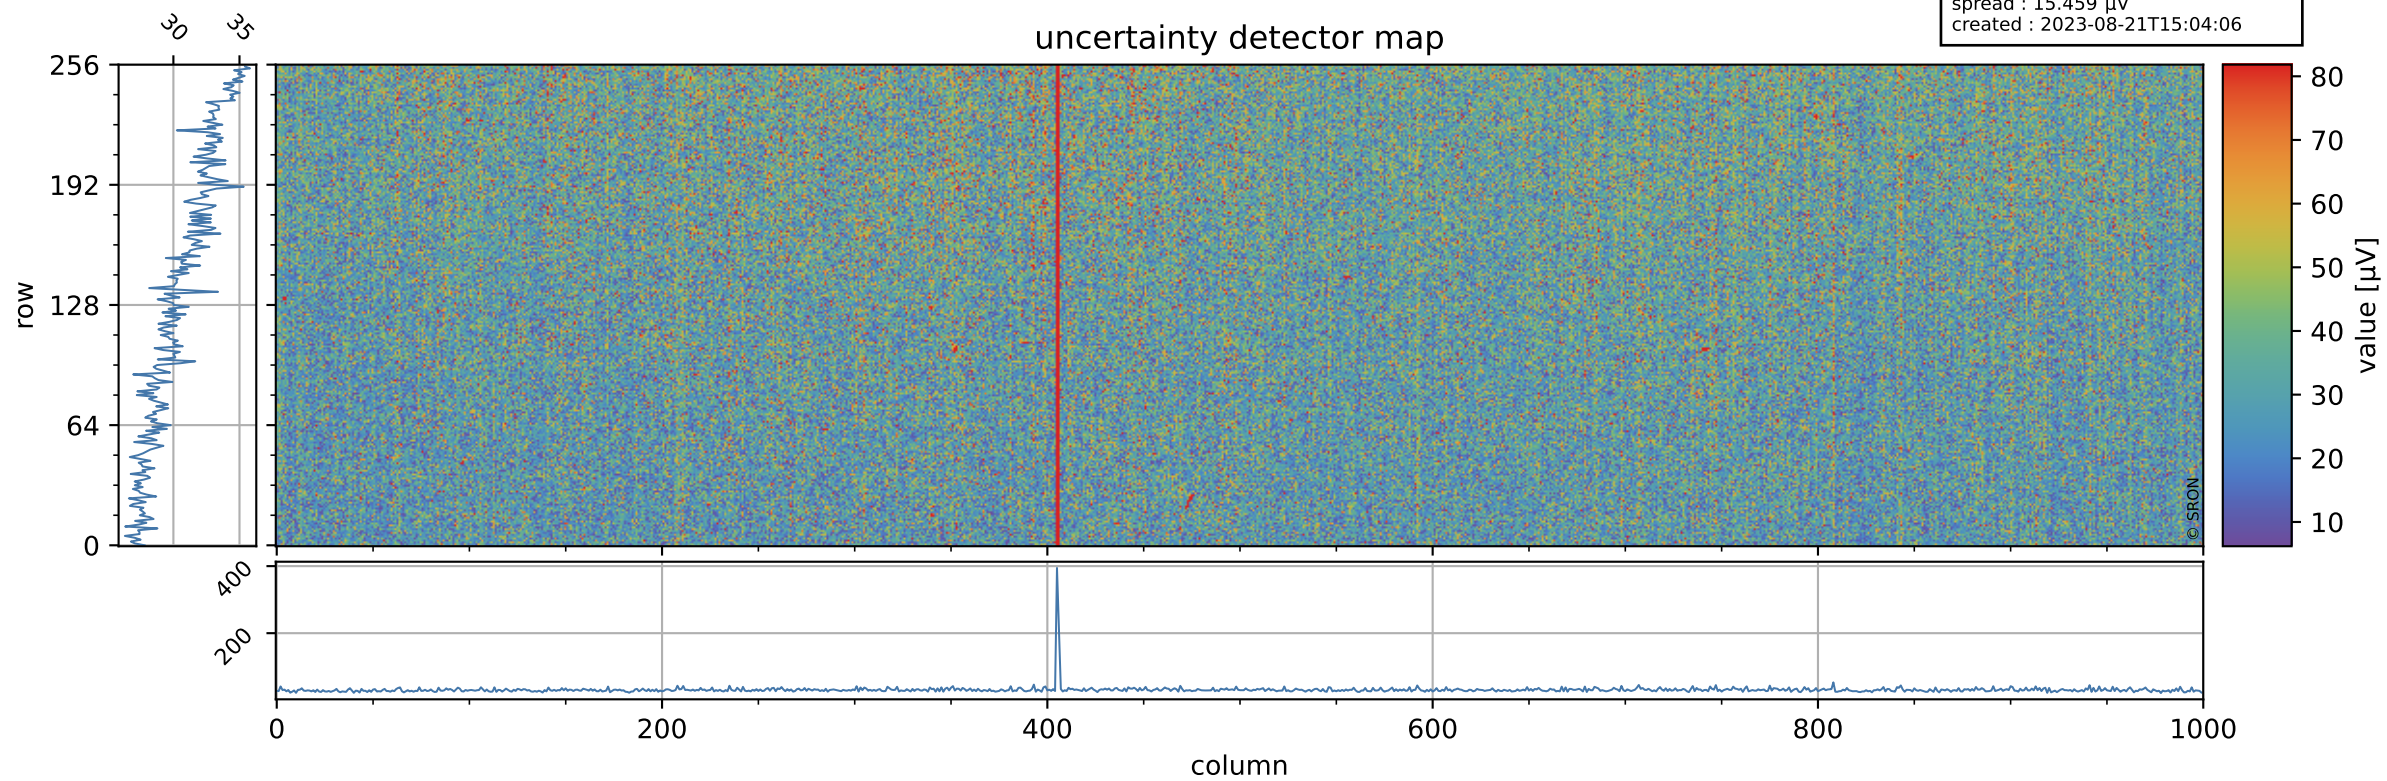

# Tropomi SWIR offset (official)

orbits : 20 in [20242, 20287]  
coverage : 2021-09-09 / 2021-09-12  
median : 0.52595 V  
spread : 0.035913 V  
created : 2023-08-21T15:04:05

## value detector map

# Tropomi SWIR offset (official)

orbits : 20 in [20242, 20287]  
coverage : 2021-09-09 / 2021-09-12  
median : 30.81  $\mu\text{V}$   
spread : 15.459  $\mu\text{V}$   
created : 2023-08-21T15:04:06

# Tropomi SWIR offset (official) ground-tracks of Sentinel-5P

orbits : 20 in [20242, 20287]  
coverage : 2021-09-09 / 2021-09-12  
created : 2023-08-21T15:04:07