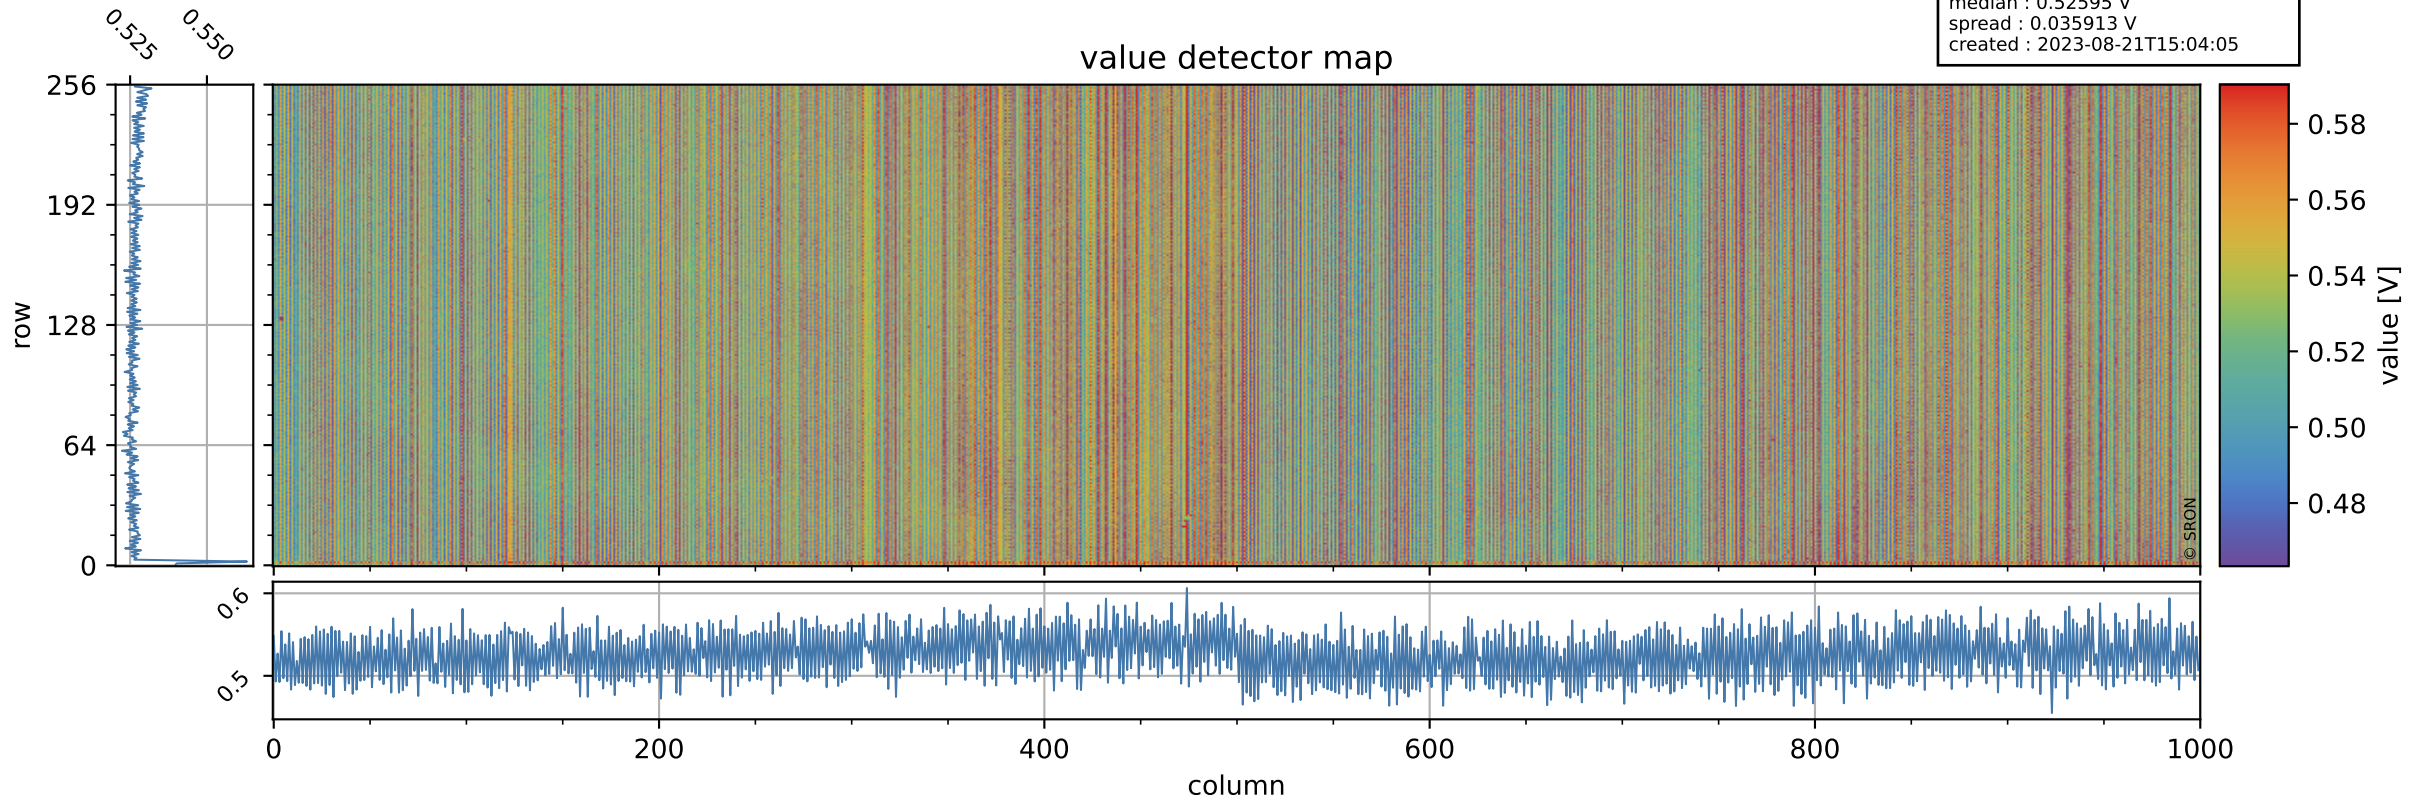

# Tropomi SWIR offset (official)

orbits : 20 in [20242, 20287]  
coverage : 2021-09-09 / 2021-09-12  
median : 0.52595 V  
spread : 0.035913 V  
created : 2023-08-21T15:04:05

## value detector map

# Tropomi SWIR offset (official)

orbits : 20 in [20242, 20287]  
coverage : 2021-09-09 / 2021-09-12  
median : 30.81  $\mu\text{V}$   
spread : 15.459  $\mu\text{V}$   
created : 2023-08-21T15:04:06

# Tropomi SWIR offset (official) ground-tracks of Sentinel-5P

orbits : 20 in [20242, 20287]  
coverage : 2021-09-09 / 2021-09-12  
created : 2023-08-21T15:04:07