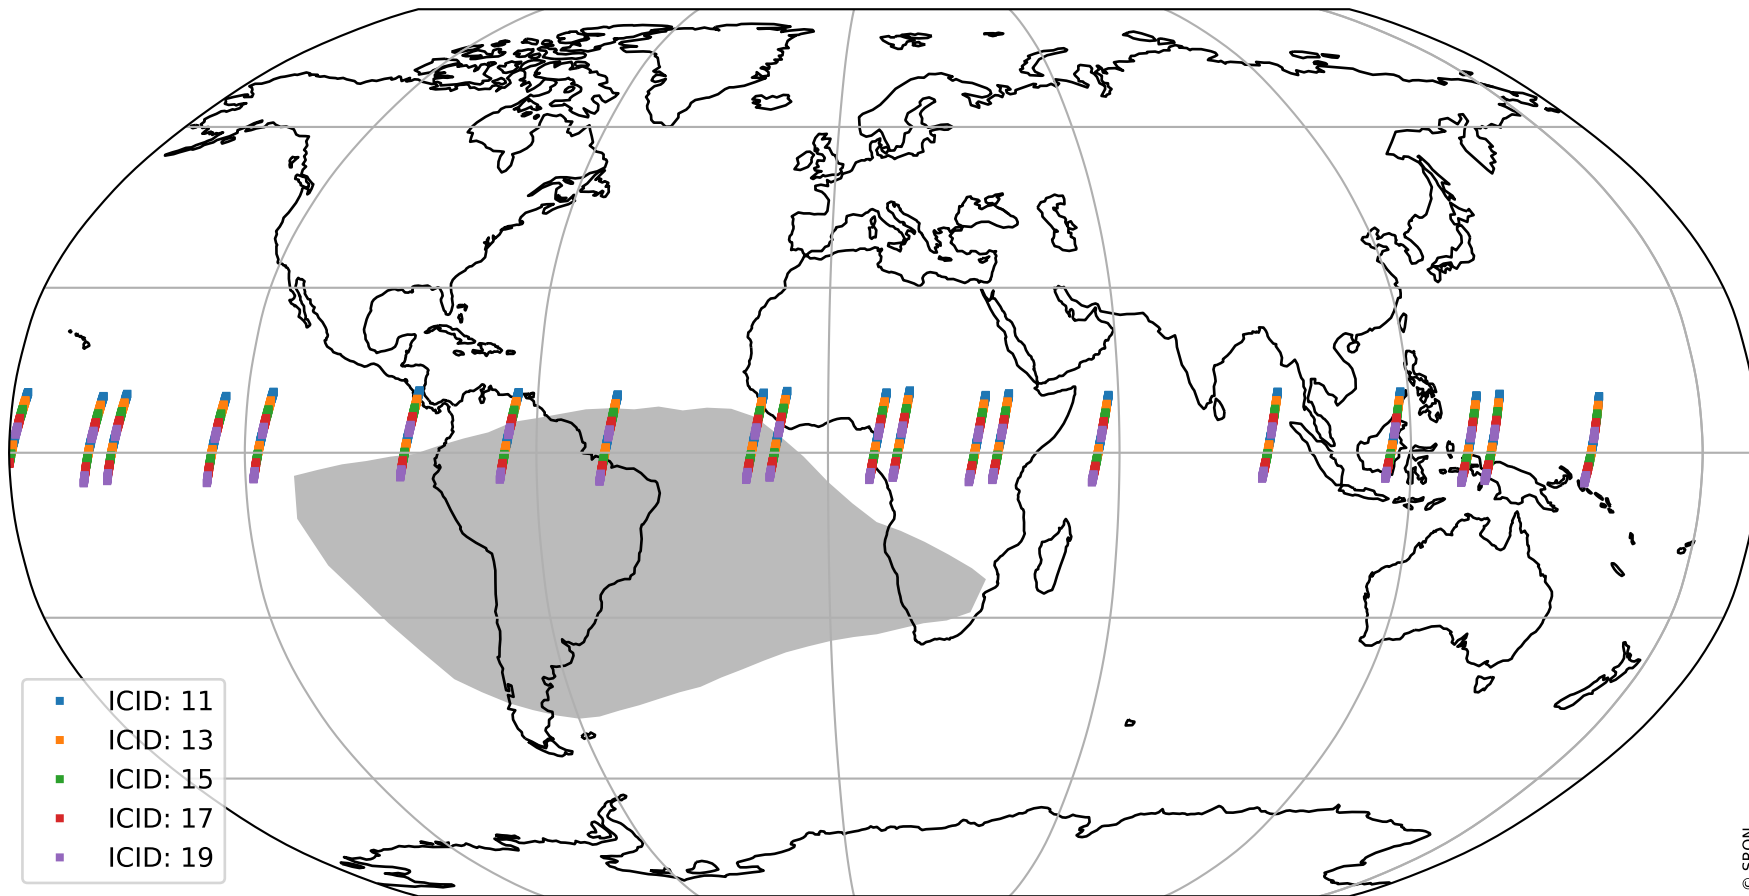

# Tropomi SWIR offset (official)

orbits : 20 in [20242, 20287]  
coverage : 2021-09-09 / 2021-09-12  
median : 30.81  $\mu\text{V}$   
spread : 15.459  $\mu\text{V}$   
created : 2023-08-21T15:04:06

# Tropomi SWIR offset (official)

orbits : 20 in [20242, 20287]  
coverage : 2021-09-09 / 2021-09-12  
median : -0.065798 mV  
spread : 0.39214 mV  
created : 2023-08-21T15:04:06

value compared with SWIR offset CKD

# Tropomi SWIR offset (official) ground-tracks of Sentinel-5P

orbits : 20 in [20242, 20287]  
coverage : 2021-09-09 / 2021-09-12  
created : 2023-08-21T15:04:07

# Tropomi SWIR offset (official)

orbits : [2827, 20287]  
coverage : 2018-04-30 / 2021-09-12  
created : 2023-08-21T15:04:07