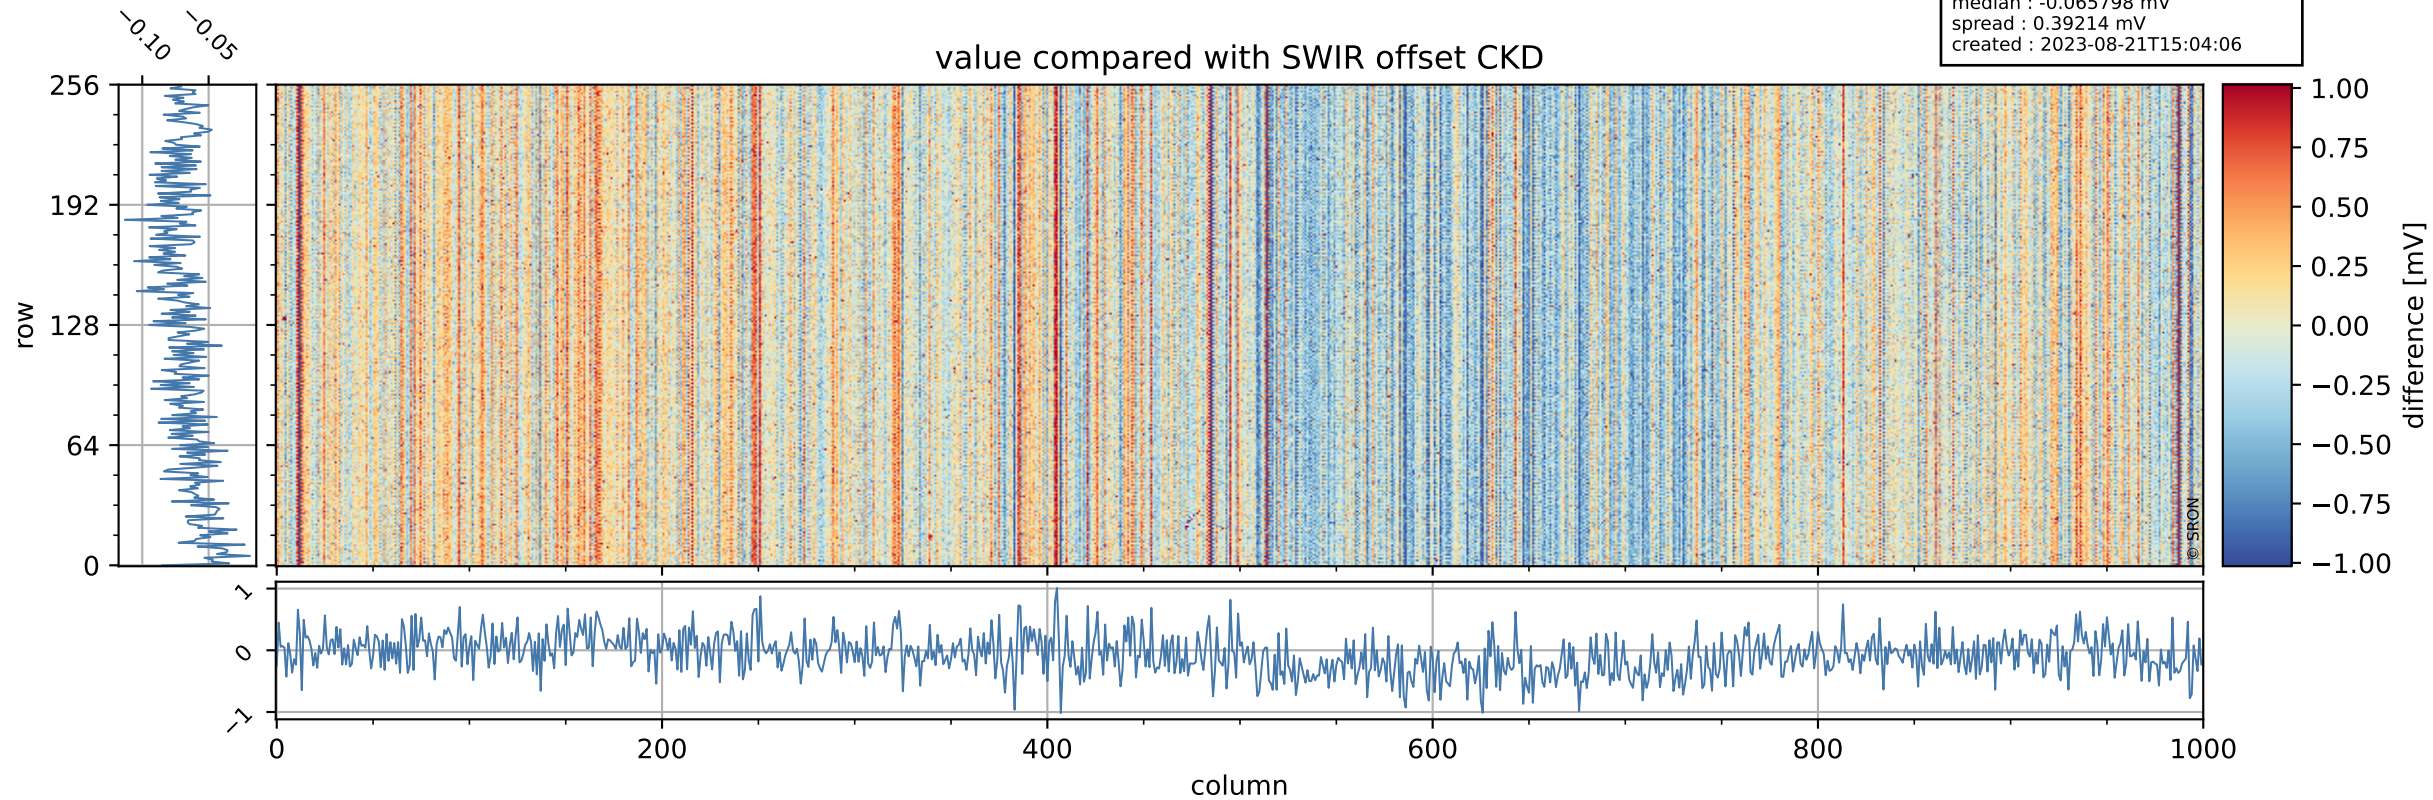

## value detector map

# Tropomi SWIR offset (official)

orbits : 20 in [20242, 20287]  
coverage : 2021-09-09 / 2021-09-12  
median : 30.81  $\mu\text{V}$   
spread : 15.459  $\mu\text{V}$   
created : 2023-08-21T15:04:06

# Tropomi SWIR offset (official)

orbits : 20 in [20242, 20287]  
coverage : 2021-09-09 / 2021-09-12  
median : -0.065798 mV  
spread : 0.39214 mV  
created : 2023-08-21T15:04:06

value compared with SWIR offset CKD

# Tropomi SWIR offset (official) ground-tracks of Sentinel-5P

orbits : 20 in [20242, 20287]  
coverage : 2021-09-09 / 2021-09-12  
created : 2023-08-21T15:04:07