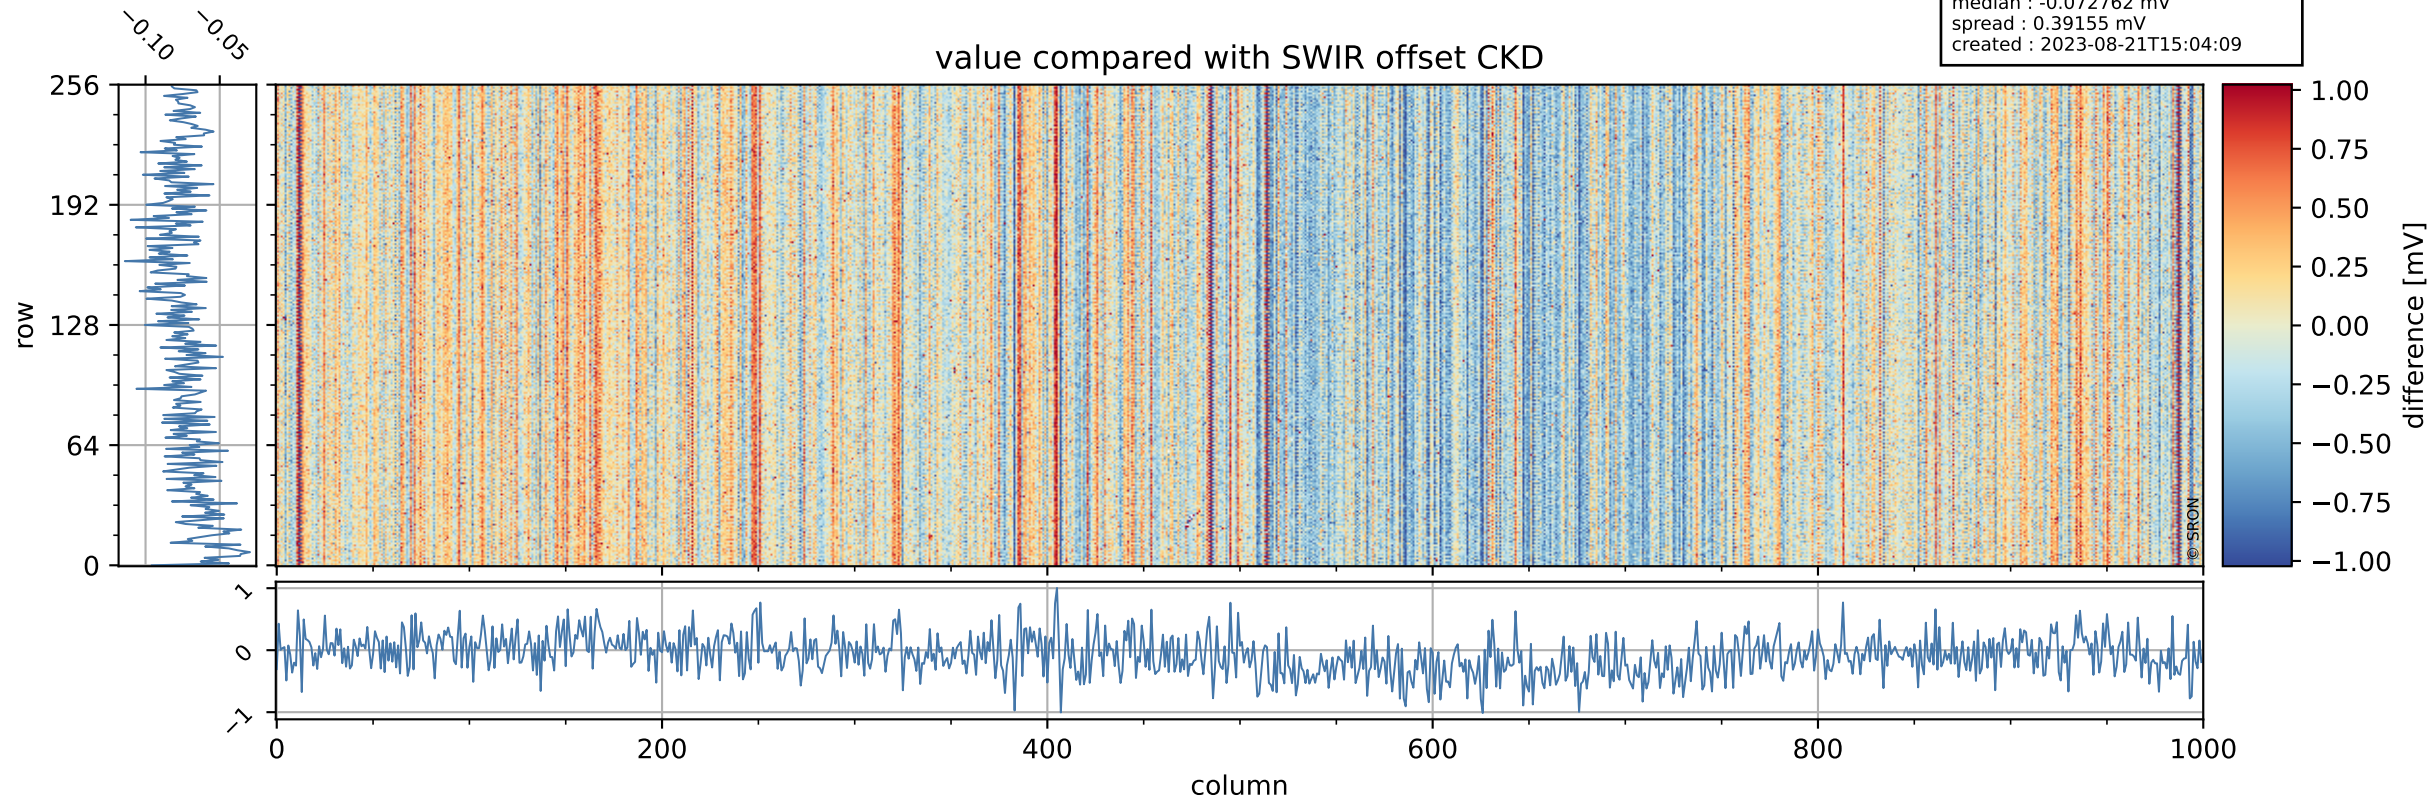

Tropomi SWIR offset (official)

orbits : 19 in [20257, 20302]
coverage : 2021-09-10 / 2021-09-13
median : 0.52594 V
spread : 0.035913 V
created : 2023-08-21T15:04:09

value detector map

Tropomi SWIR offset (official)

orbits : 19 in [20257, 20302]
coverage : 2021-09-10 / 2021-09-13
median : 30.188 μV
spread : 15.223 μV
created : 2023-08-21T15:04:09

Tropomi SWIR offset (official)

orbits : 19 in [20257, 20302]
coverage : 2021-09-10 / 2021-09-13
median : -0.072762 mV
spread : 0.39155 mV
created : 2023-08-21T15:04:09

value compared with SWIR offset CKD

Tropomi SWIR offset (official) ground-tracks of Sentinel-5P

orbits : 19 in [20257, 20302]
coverage : 2021-09-10 / 2021-09-13
created : 2023-08-21T15:04:09

Tropomi SWIR offset (official)

orbits : [2827, 20302]
coverage : 2018-04-30 / 2021-09-13
created : 2023-08-21T15:04:10

trend of detector median & temperatures