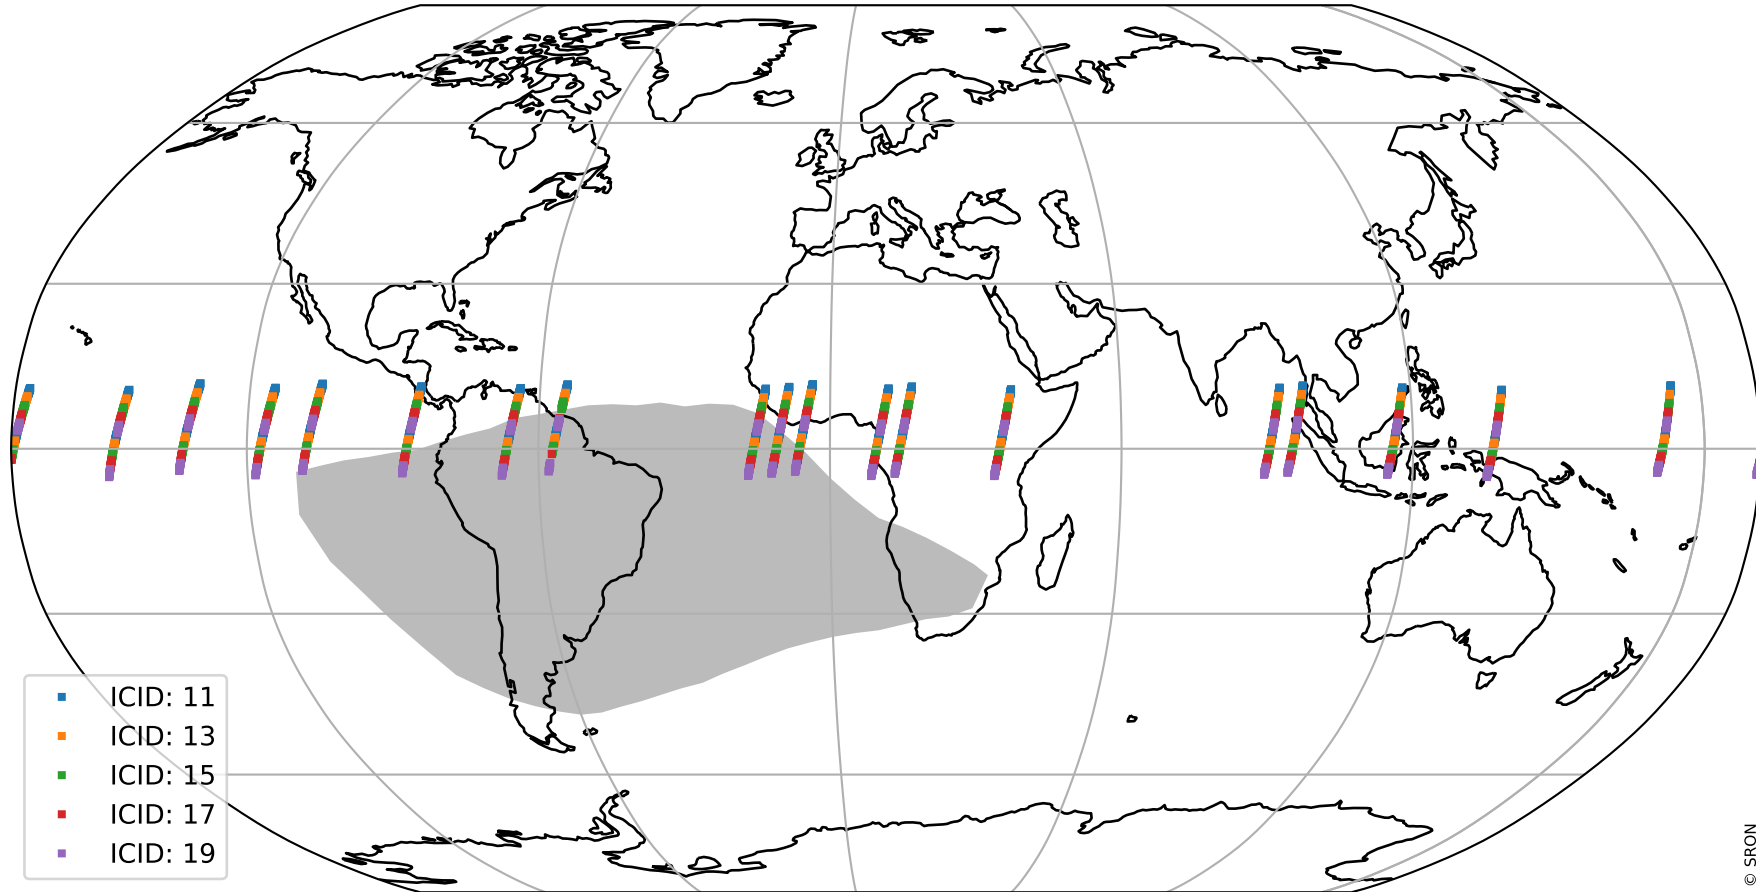

Tropomi SWIR offset (official)

orbits : 19 in [20257, 20302]
coverage : 2021-09-10 / 2021-09-13
median : 0.52594 V
spread : 0.035913 V
created : 2023-08-21T15:04:09

value detector map

Tropomi SWIR offset (official)

orbits : 19 in [20257, 20302]
coverage : 2021-09-10 / 2021-09-13
median : 30.188 μV
spread : 15.223 μV
created : 2023-08-21T15:04:09

Tropomi SWIR offset (official)

orbits : 19 in [20257, 20302]
coverage : 2021-09-10 / 2021-09-13
median : -0.072762 mV
spread : 0.39155 mV
created : 2023-08-21T15:04:09

value compared with SWIR offset CKD

Tropomi SWIR offset (official) ground-tracks of Sentinel-5P

orbits : 19 in [20257, 20302]
coverage : 2021-09-10 / 2021-09-13
created : 2023-08-21T15:04:09

Tropomi SWIR offset (official)

orbits : [2827, 20302]
coverage : 2018-04-30 / 2021-09-13
created : 2023-08-21T15:04:10

trend of detector median & temperatures