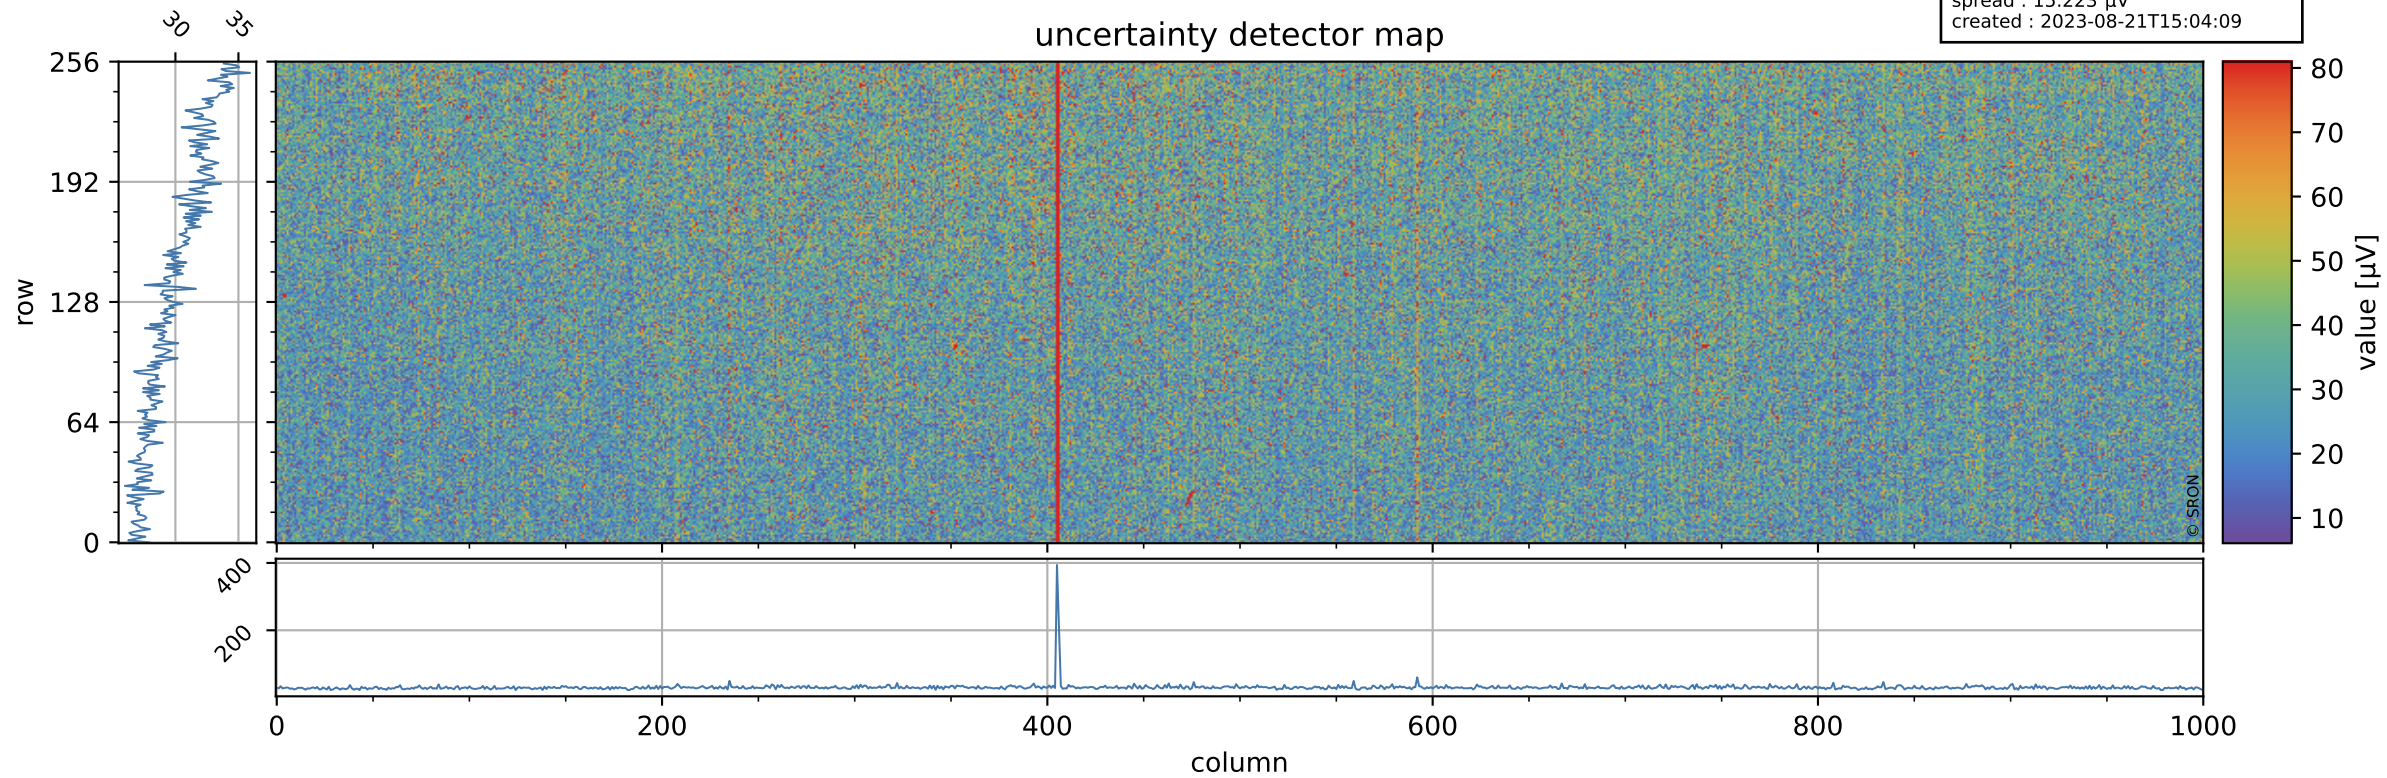

Tropomi SWIR offset (official)

orbits : 19 in [20257, 20302]
coverage : 2021-09-10 / 2021-09-13
median : 0.52594 V
spread : 0.035913 V
created : 2023-08-21T15:04:09

value detector map

Tropomi SWIR offset (official)

orbits : 19 in [20257, 20302]
coverage : 2021-09-10 / 2021-09-13
median : 30.188 μV
spread : 15.223 μV
created : 2023-08-21T15:04:09

Tropomi SWIR offset (official)

orbits : 19 in [20257, 20302]
coverage : 2021-09-10 / 2021-09-13
median : -0.072762 mV
spread : 0.39155 mV
created : 2023-08-21T15:04:09

value compared with SWIR offset CKD

Tropomi SWIR offset (official) ground-tracks of Sentinel-5P

orbits : 19 in [20257, 20302]
coverage : 2021-09-10 / 2021-09-13
created : 2023-08-21T15:04:09

Tropomi SWIR offset (official)

orbits : [2827, 20302]
coverage : 2018-04-30 / 2021-09-13
created : 2023-08-21T15:04:10

trend of detector median & temperatures