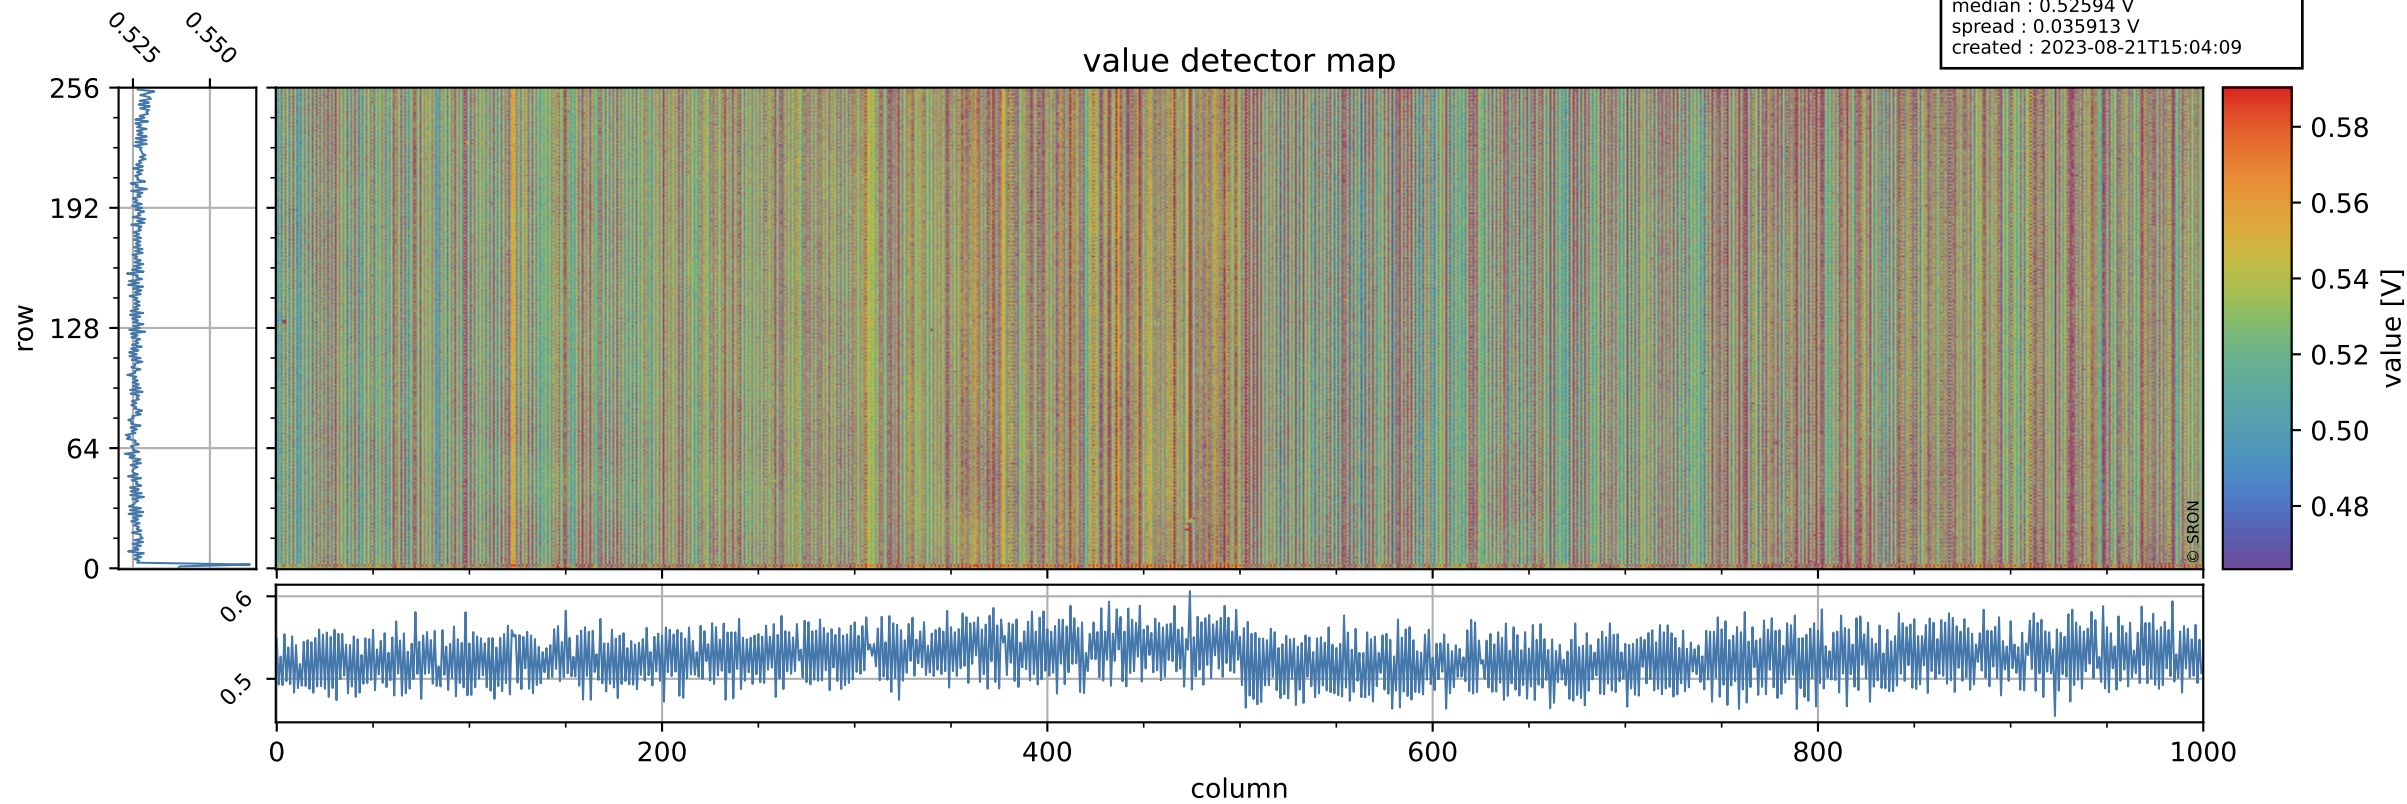

Tropomi SWIR offset (official)

orbits : 19 in [20257, 20302]
coverage : 2021-09-10 / 2021-09-13
median : 0.52594 V
spread : 0.035913 V
created : 2023-08-21T15:04:09

value detector map

Tropomi SWIR offset (official)

orbits : 19 in [20257, 20302]
coverage : 2021-09-10 / 2021-09-13
median : 30.188 μV
spread : 15.223 μV
created : 2023-08-21T15:04:09

Tropomi SWIR offset (official)

orbits : 19 in [20257, 20302]
coverage : 2021-09-10 / 2021-09-13
median : -0.072762 mV
spread : 0.39155 mV
created : 2023-08-21T15:04:09

value compared with SWIR offset CKD

Tropomi SWIR offset (official) ground-tracks of Sentinel-5P

orbits : 19 in [20257, 20302]
coverage : 2021-09-10 / 2021-09-13
created : 2023-08-21T15:04:09

Tropomi SWIR offset (official)

orbits : [2827, 20302]
coverage : 2018-04-30 / 2021-09-13
created : 2023-08-21T15:04:10

trend of detector median & temperatures