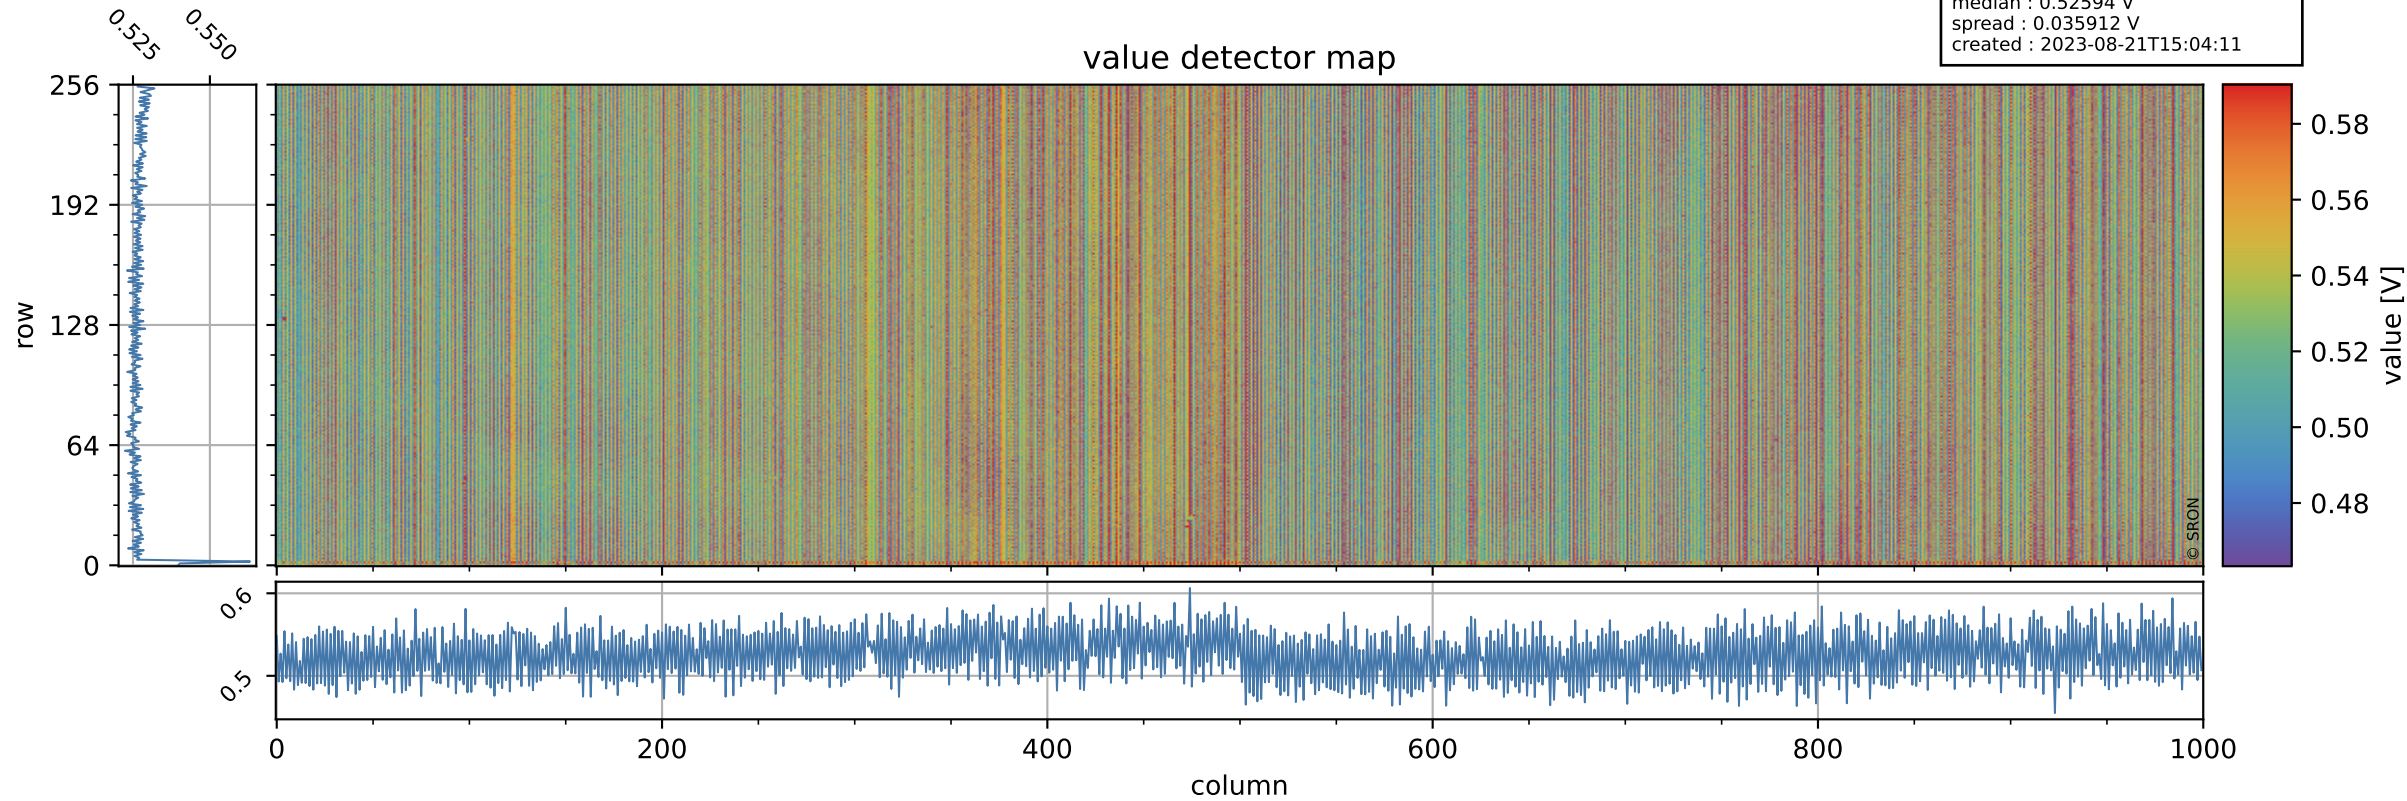

Tropomi SWIR offset (official)

orbits : 19 in [20272, 20317]
coverage : 2021-09-11 / 2021-09-14
median : 0.52594 V
spread : 0.035912 V
created : 2023-08-21T15:04:11

value detector map

Tropomi SWIR offset (official)

orbits : 19 in [20272, 20317]
coverage : 2021-09-11 / 2021-09-14
median : 29.819 μV
spread : 14.811 μV
created : 2023-08-21T15:04:11

Tropomi SWIR offset (official)

orbits : 19 in [20272, 20317]
coverage : 2021-09-11 / 2021-09-14
median : -0.073293 mV
spread : 0.39002 mV
created : 2023-08-21T15:04:12

value compared with SWIR offset CKD

Tropomi SWIR offset (official) ground-tracks of Sentinel-5P

orbits : 19 in [20272, 20317]
coverage : 2021-09-11 / 2021-09-14
created : 2023-08-21T15:04:12

Tropomi SWIR offset (official)

orbits : [2827, 20317]
coverage : 2018-04-30 / 2021-09-14
created : 2023-08-21T15:04:13

trend of detector median & temperatures