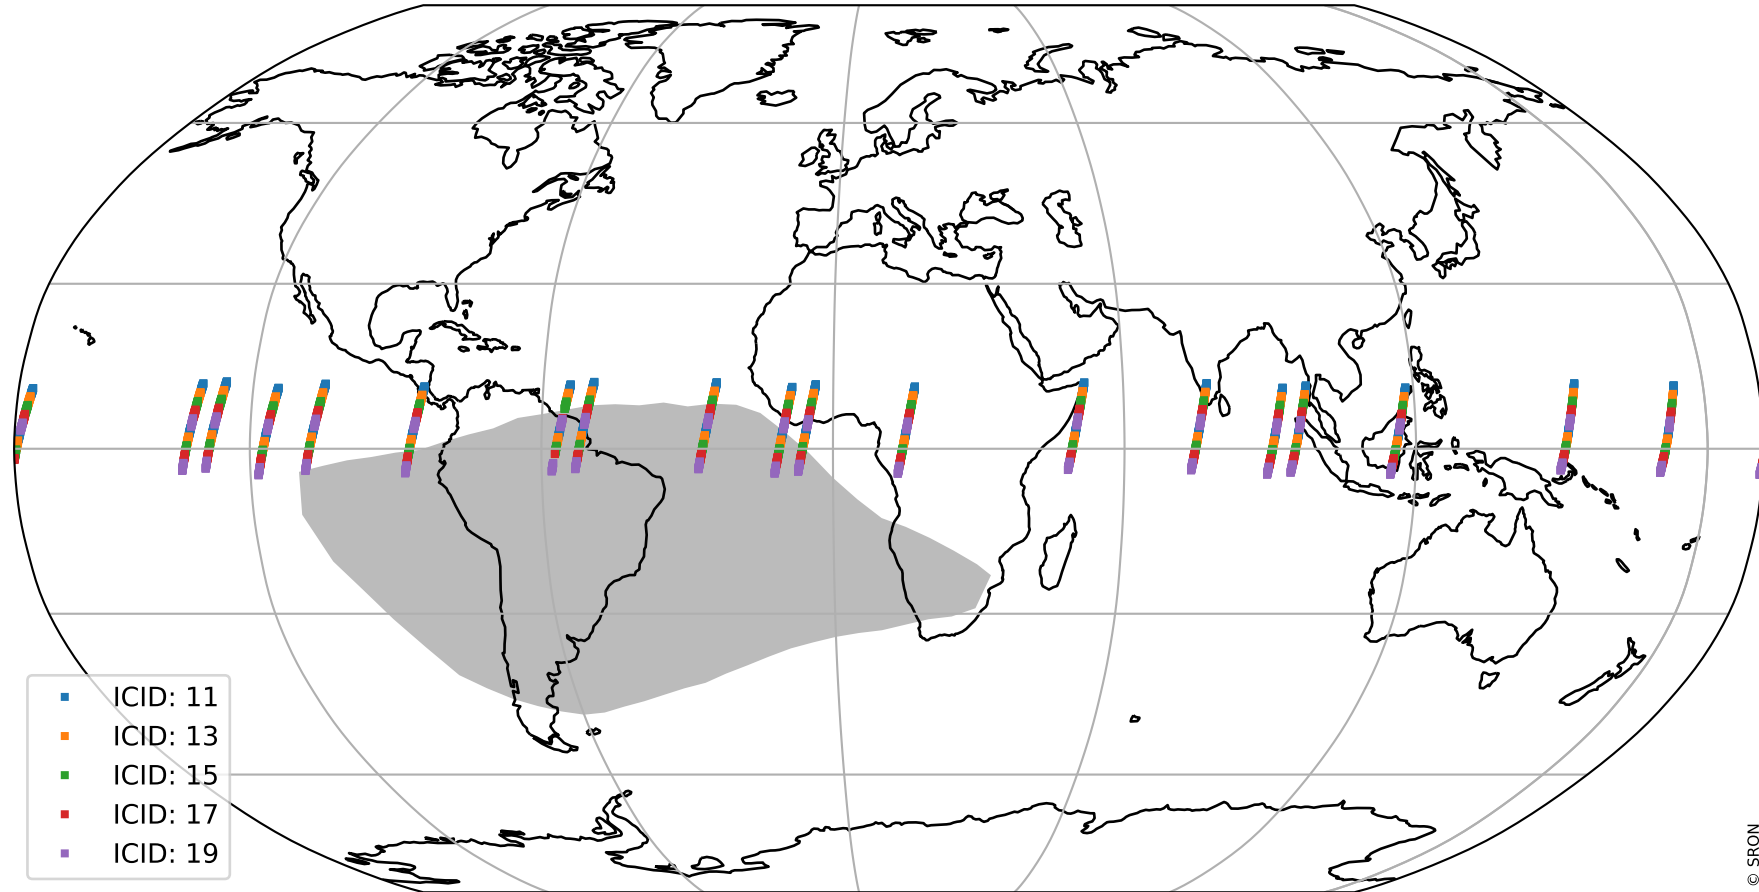

Tropomi SWIR offset (official)

orbits : 19 in [20272, 20317]
coverage : 2021-09-11 / 2021-09-14
median : 0.52594 V
spread : 0.035912 V
created : 2023-08-21T15:04:11

value detector map

Tropomi SWIR offset (official)

orbits : 19 in [20272, 20317]
coverage : 2021-09-11 / 2021-09-14
median : 29.819 μV
spread : 14.811 μV
created : 2023-08-21T15:04:11

Tropomi SWIR offset (official)

orbits : 19 in [20272, 20317]
coverage : 2021-09-11 / 2021-09-14
median : -0.073293 mV
spread : 0.39002 mV
created : 2023-08-21T15:04:12

value compared with SWIR offset CKD

Tropomi SWIR offset (official) ground-tracks of Sentinel-5P

orbits : 19 in [20272, 20317]
coverage : 2021-09-11 / 2021-09-14
created : 2023-08-21T15:04:12

Tropomi SWIR offset (official)

orbits : [2827, 20317]
coverage : 2018-04-30 / 2021-09-14
created : 2023-08-21T15:04:13

trend of detector median & temperatures