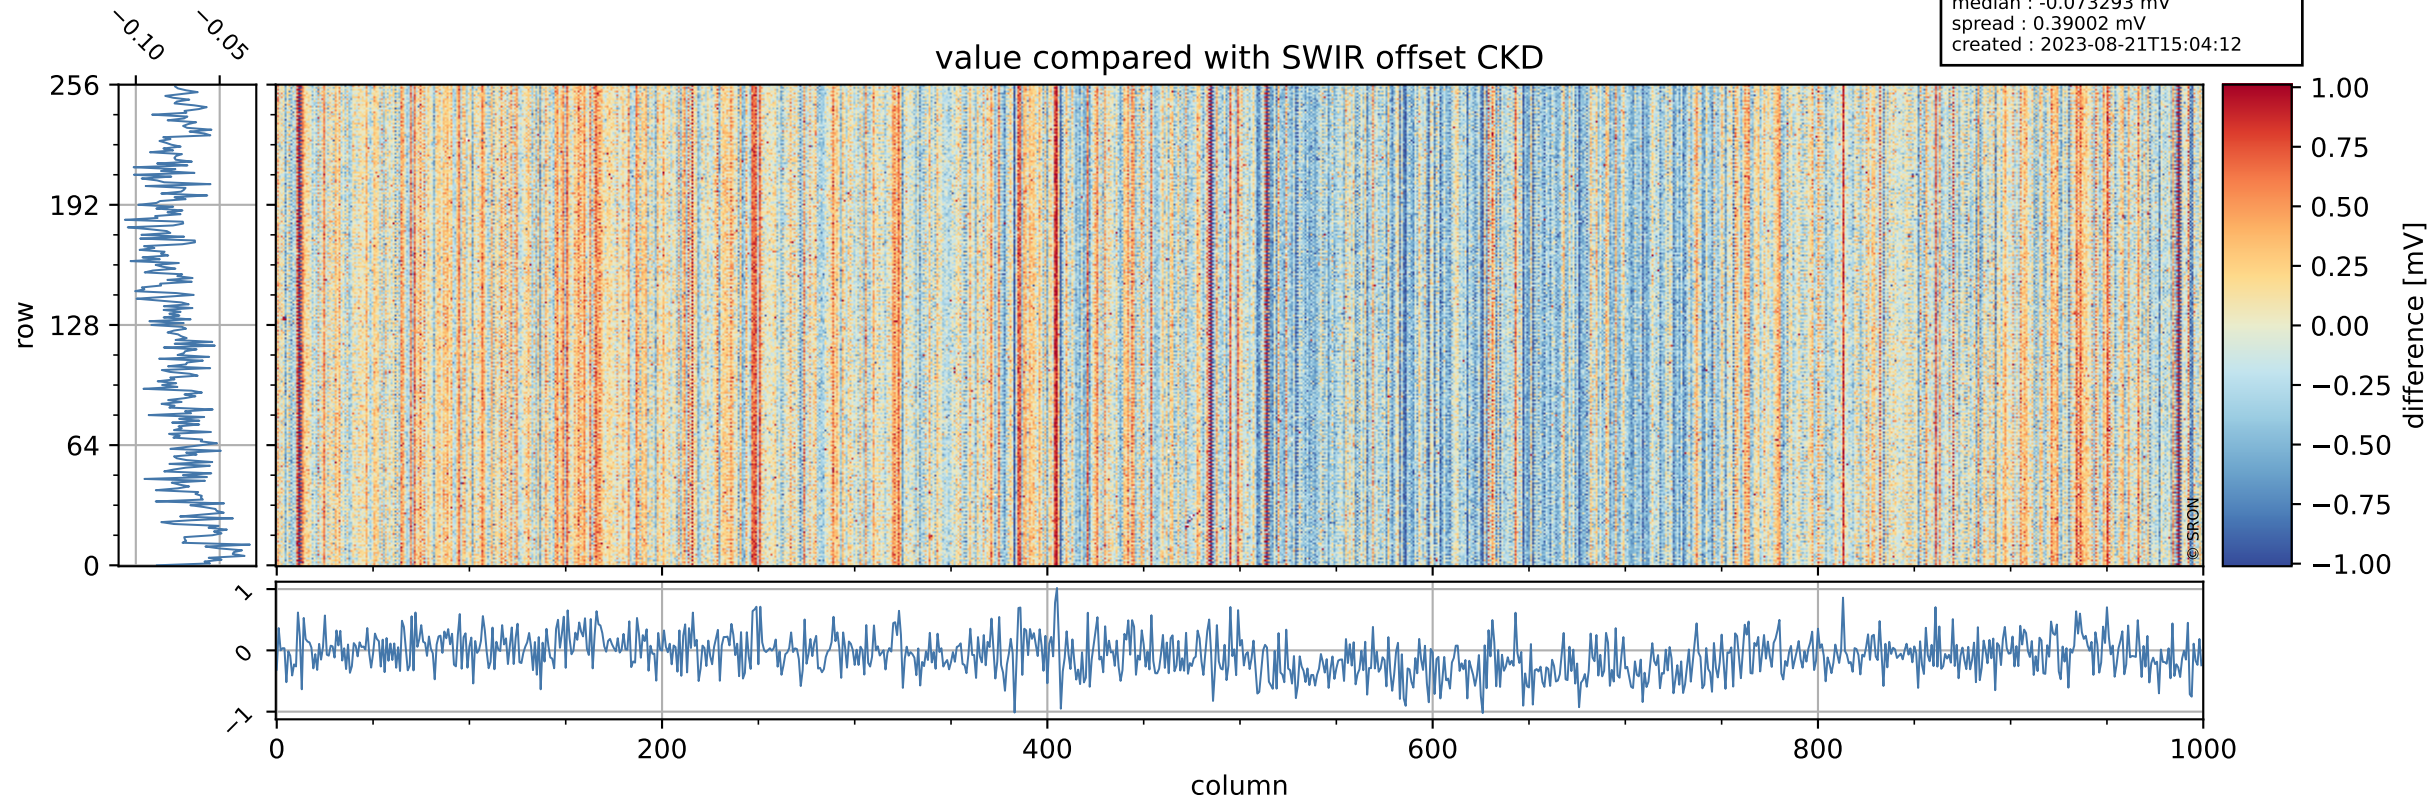

Tropomi SWIR offset (official)

orbits : 19 in [20272, 20317]
coverage : 2021-09-11 / 2021-09-14
median : 0.52594 V
spread : 0.035912 V
created : 2023-08-21T15:04:11

value detector map

Tropomi SWIR offset (official)

orbits : 19 in [20272, 20317]
coverage : 2021-09-11 / 2021-09-14
median : 29.819 μV
spread : 14.811 μV
created : 2023-08-21T15:04:11

Tropomi SWIR offset (official)

orbits : 19 in [20272, 20317]
coverage : 2021-09-11 / 2021-09-14
median : -0.073293 mV
spread : 0.39002 mV
created : 2023-08-21T15:04:12

value compared with SWIR offset CKD

Tropomi SWIR offset (official) ground-tracks of Sentinel-5P

orbits : 19 in [20272, 20317]
coverage : 2021-09-11 / 2021-09-14
created : 2023-08-21T15:04:12

Tropomi SWIR offset (official)

orbits : [2827, 20317]
coverage : 2018-04-30 / 2021-09-14
created : 2023-08-21T15:04:13

trend of detector median & temperatures