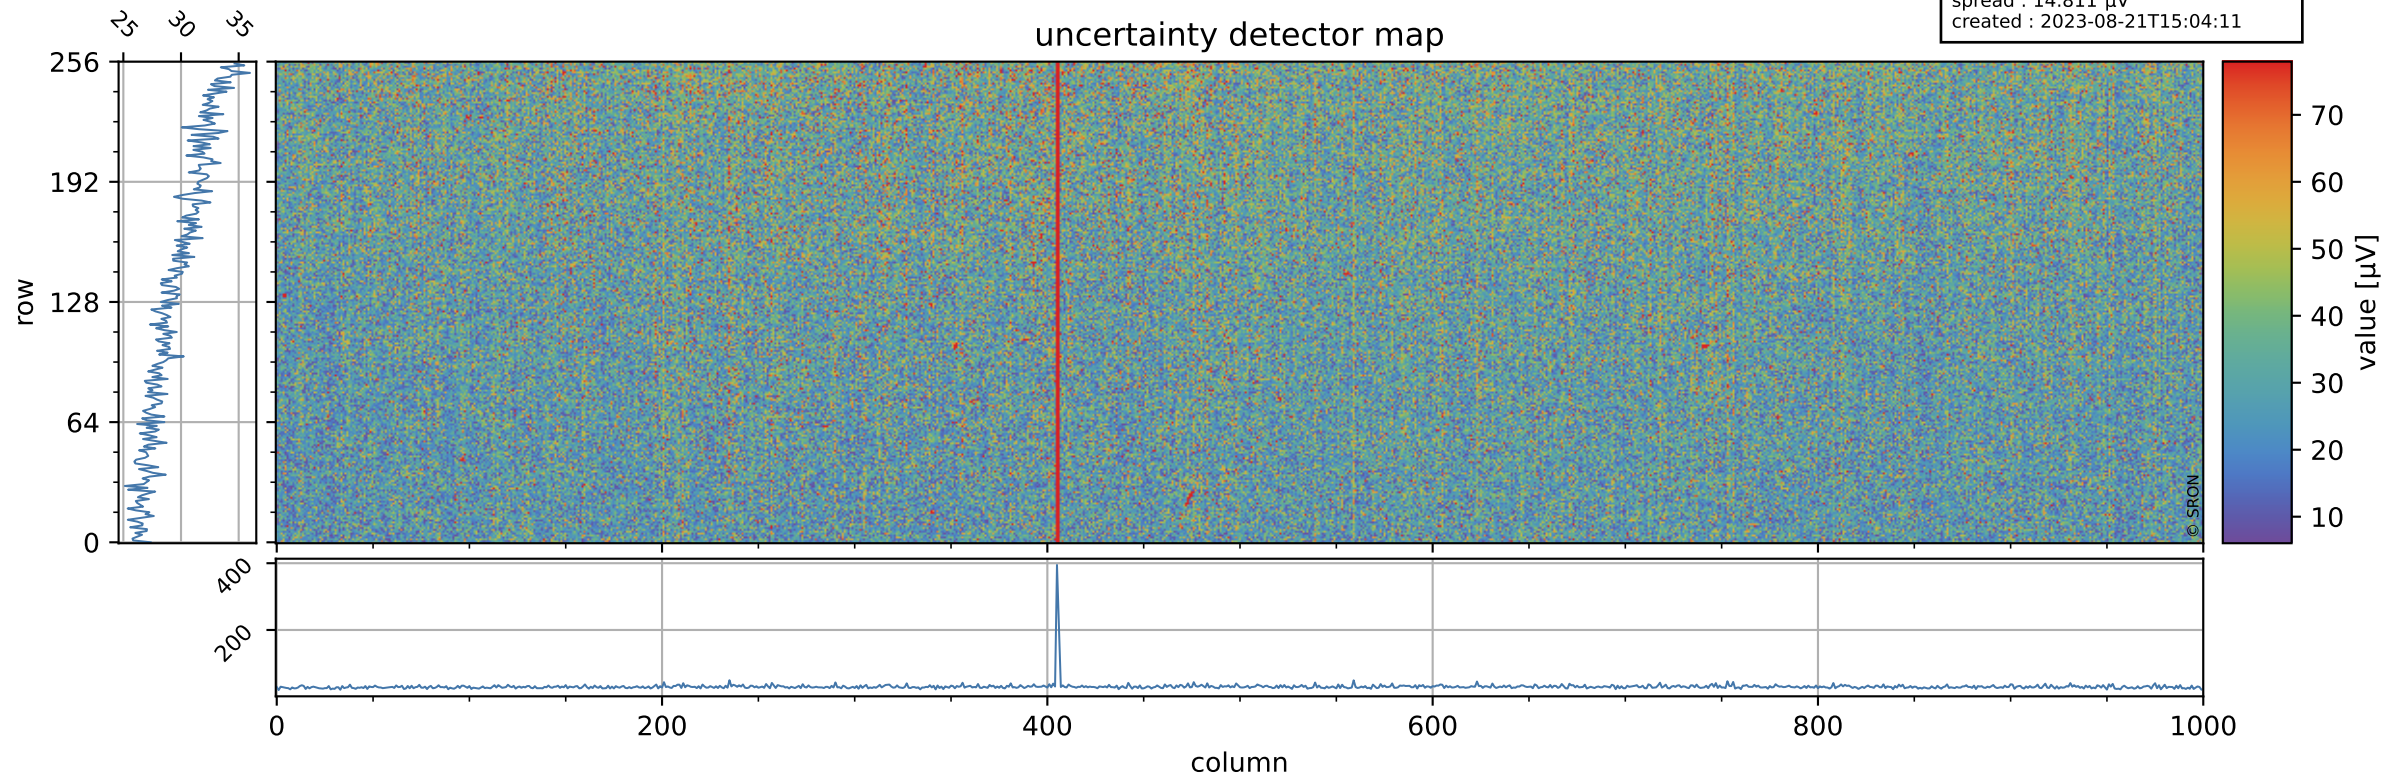

Tropomi SWIR offset (official)

orbits : 19 in [20272, 20317]
coverage : 2021-09-11 / 2021-09-14
median : 0.52594 V
spread : 0.035912 V
created : 2023-08-21T15:04:11

value detector map

Tropomi SWIR offset (official)

orbits : 19 in [20272, 20317]
coverage : 2021-09-11 / 2021-09-14
median : 29.819 μV
spread : 14.811 μV
created : 2023-08-21T15:04:11

Tropomi SWIR offset (official)

orbits : 19 in [20272, 20317]
coverage : 2021-09-11 / 2021-09-14
median : -0.073293 mV
spread : 0.39002 mV
created : 2023-08-21T15:04:12

value compared with SWIR offset CKD

Tropomi SWIR offset (official) ground-tracks of Sentinel-5P

orbits : 19 in [20272, 20317]
coverage : 2021-09-11 / 2021-09-14
created : 2023-08-21T15:04:12

Tropomi SWIR offset (official)

orbits : [2827, 20317]
coverage : 2018-04-30 / 2021-09-14
created : 2023-08-21T15:04:13

trend of detector median & temperatures