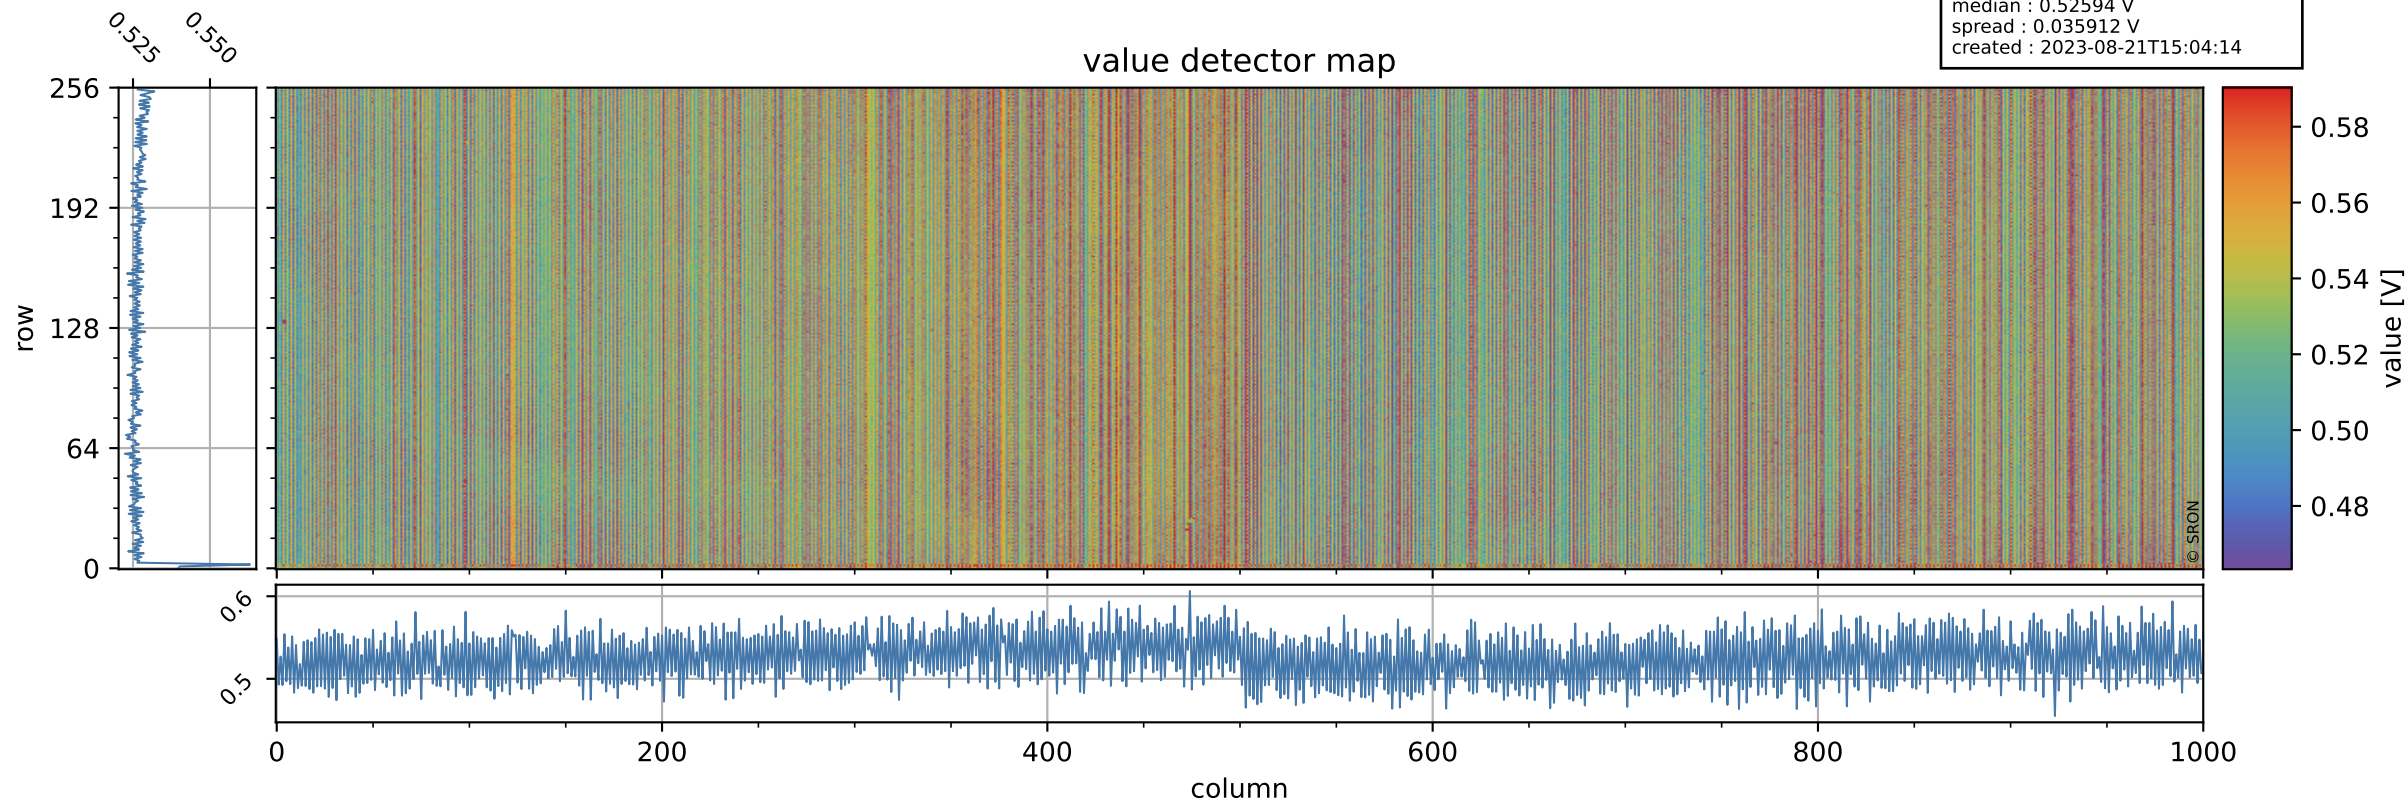

Tropomi SWIR offset (official)

orbits : 18 in [20287, 20332]
coverage : 2021-09-12 / 2021-09-15
median : 0.52594 V
spread : 0.035912 V
created : 2023-08-21T15:04:14

value detector map

Tropomi SWIR offset (official)

orbits : 18 in [20287, 20332]
coverage : 2021-09-12 / 2021-09-15
median : 30.547 μV
spread : 15.027 μV
created : 2023-08-21T15:04:15

Tropomi SWIR offset (official)

orbits : 18 in [20287, 20332]
coverage : 2021-09-12 / 2021-09-15
median : -0.071955 mV
spread : 0.3937 mV
created : 2023-08-21T15:04:15

value compared with SWIR offset CKD

Tropomi SWIR offset (official) ground-tracks of Sentinel-5P

orbits : 18 in [20287, 20332]
coverage : 2021-09-12 / 2021-09-15
created : 2023-08-21T15:04:16

Tropomi SWIR offset (official)

orbits : [2827, 20332]
coverage : 2018-04-30 / 2021-09-15
created : 2023-08-21T15:04:16

trend of detector median & temperatures