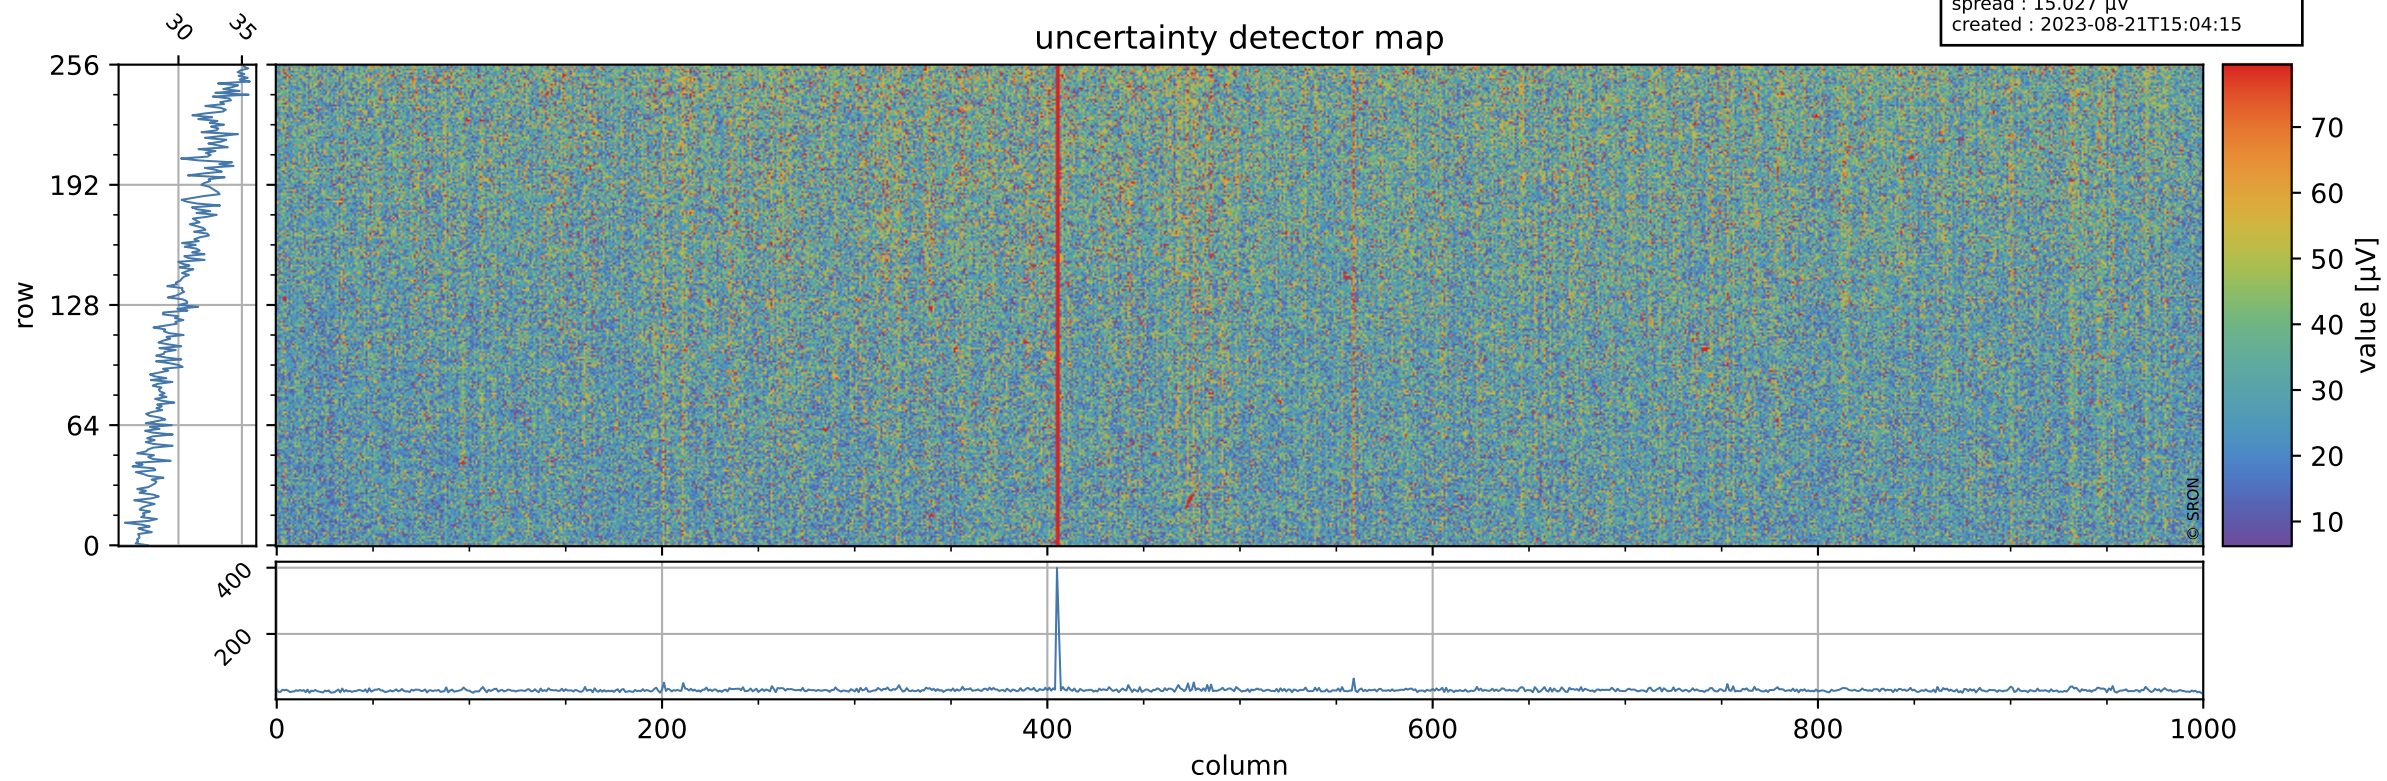

Tropomi SWIR offset (official)

orbits : 18 in [20287, 20332]
coverage : 2021-09-12 / 2021-09-15
median : 0.52594 V
spread : 0.035912 V
created : 2023-08-21T15:04:14

value detector map

Tropomi SWIR offset (official)

orbits : 18 in [20287, 20332]
coverage : 2021-09-12 / 2021-09-15
median : 30.547 μV
spread : 15.027 μV
created : 2023-08-21T15:04:15

Tropomi SWIR offset (official)

orbits : 18 in [20287, 20332]
coverage : 2021-09-12 / 2021-09-15
median : -0.071955 mV
spread : 0.3937 mV
created : 2023-08-21T15:04:15

value compared with SWIR offset CKD

Tropomi SWIR offset (official) ground-tracks of Sentinel-5P

orbits : 18 in [20287, 20332]
coverage : 2021-09-12 / 2021-09-15
created : 2023-08-21T15:04:16

Tropomi SWIR offset (official)

orbits : [2827, 20332]
coverage : 2018-04-30 / 2021-09-15
created : 2023-08-21T15:04:16

trend of detector median & temperatures