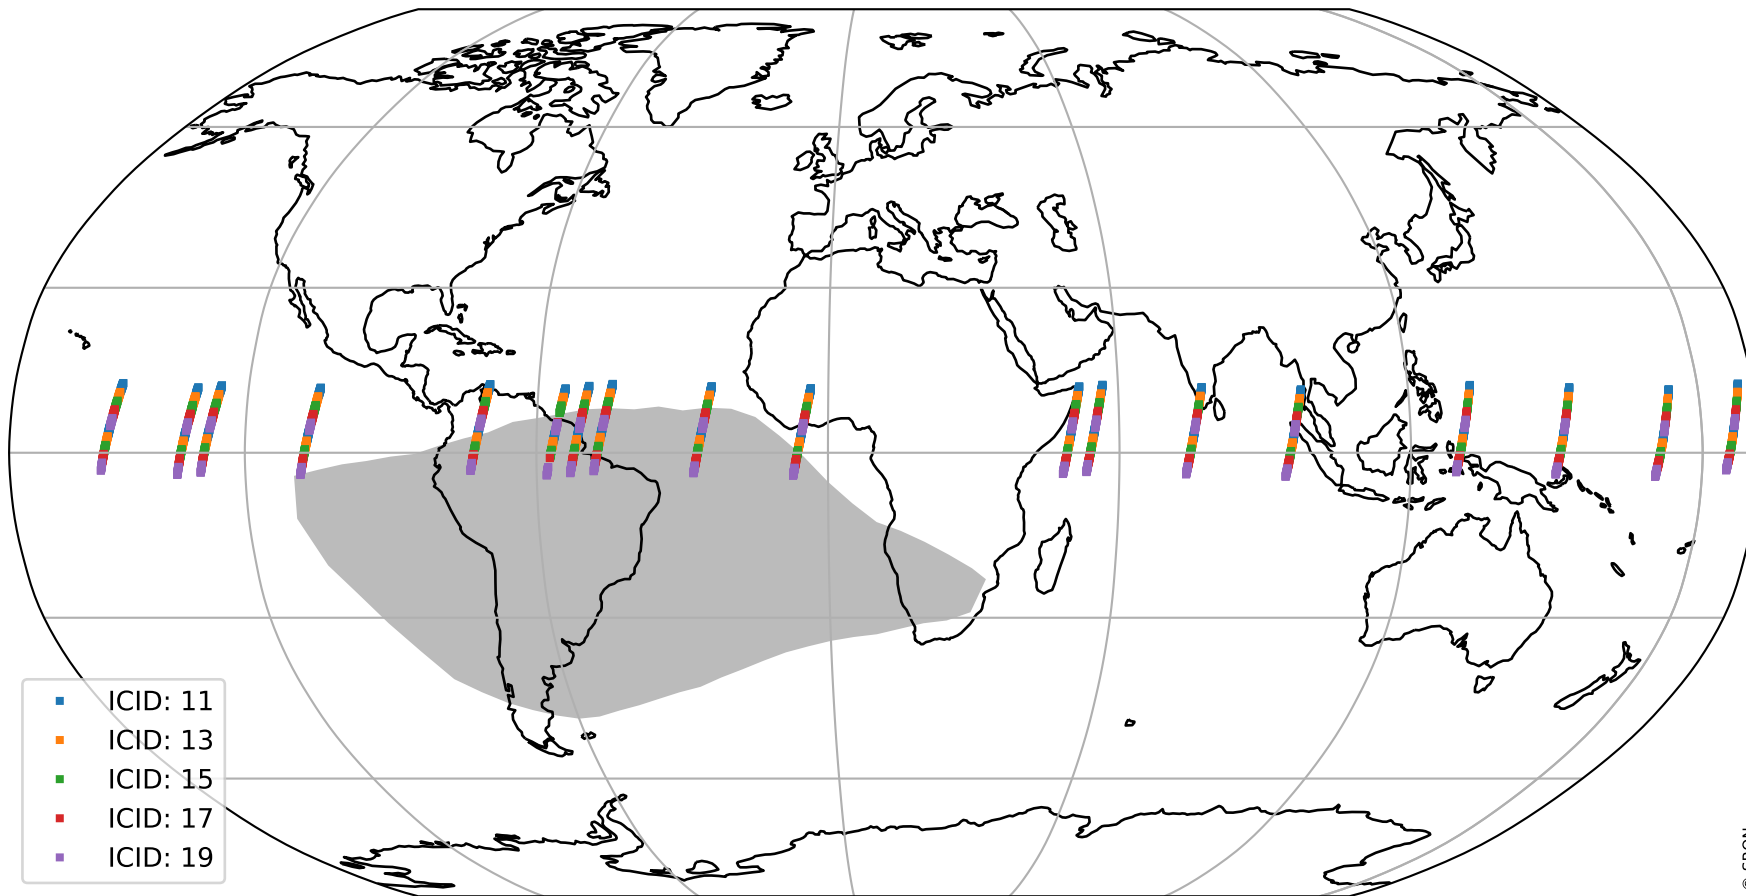

Tropomi SWIR offset (official)

orbits : 18 in [20287, 20332]
coverage : 2021-09-12 / 2021-09-15
median : 0.52594 V
spread : 0.035912 V
created : 2023-08-21T15:04:14

value detector map

Tropomi SWIR offset (official)

orbits : 18 in [20287, 20332]
coverage : 2021-09-12 / 2021-09-15
median : 30.547 μV
spread : 15.027 μV
created : 2023-08-21T15:04:15

Tropomi SWIR offset (official)

orbits : 18 in [20287, 20332]
coverage : 2021-09-12 / 2021-09-15
median : -0.071955 mV
spread : 0.3937 mV
created : 2023-08-21T15:04:15

value compared with SWIR offset CKD

Tropomi SWIR offset (official) ground-tracks of Sentinel-5P

orbits : 18 in [20287, 20332]
coverage : 2021-09-12 / 2021-09-15
created : 2023-08-21T15:04:16

Tropomi SWIR offset (official)

orbits : [2827, 20332]
coverage : 2018-04-30 / 2021-09-15
created : 2023-08-21T15:04:16

trend of detector median & temperatures