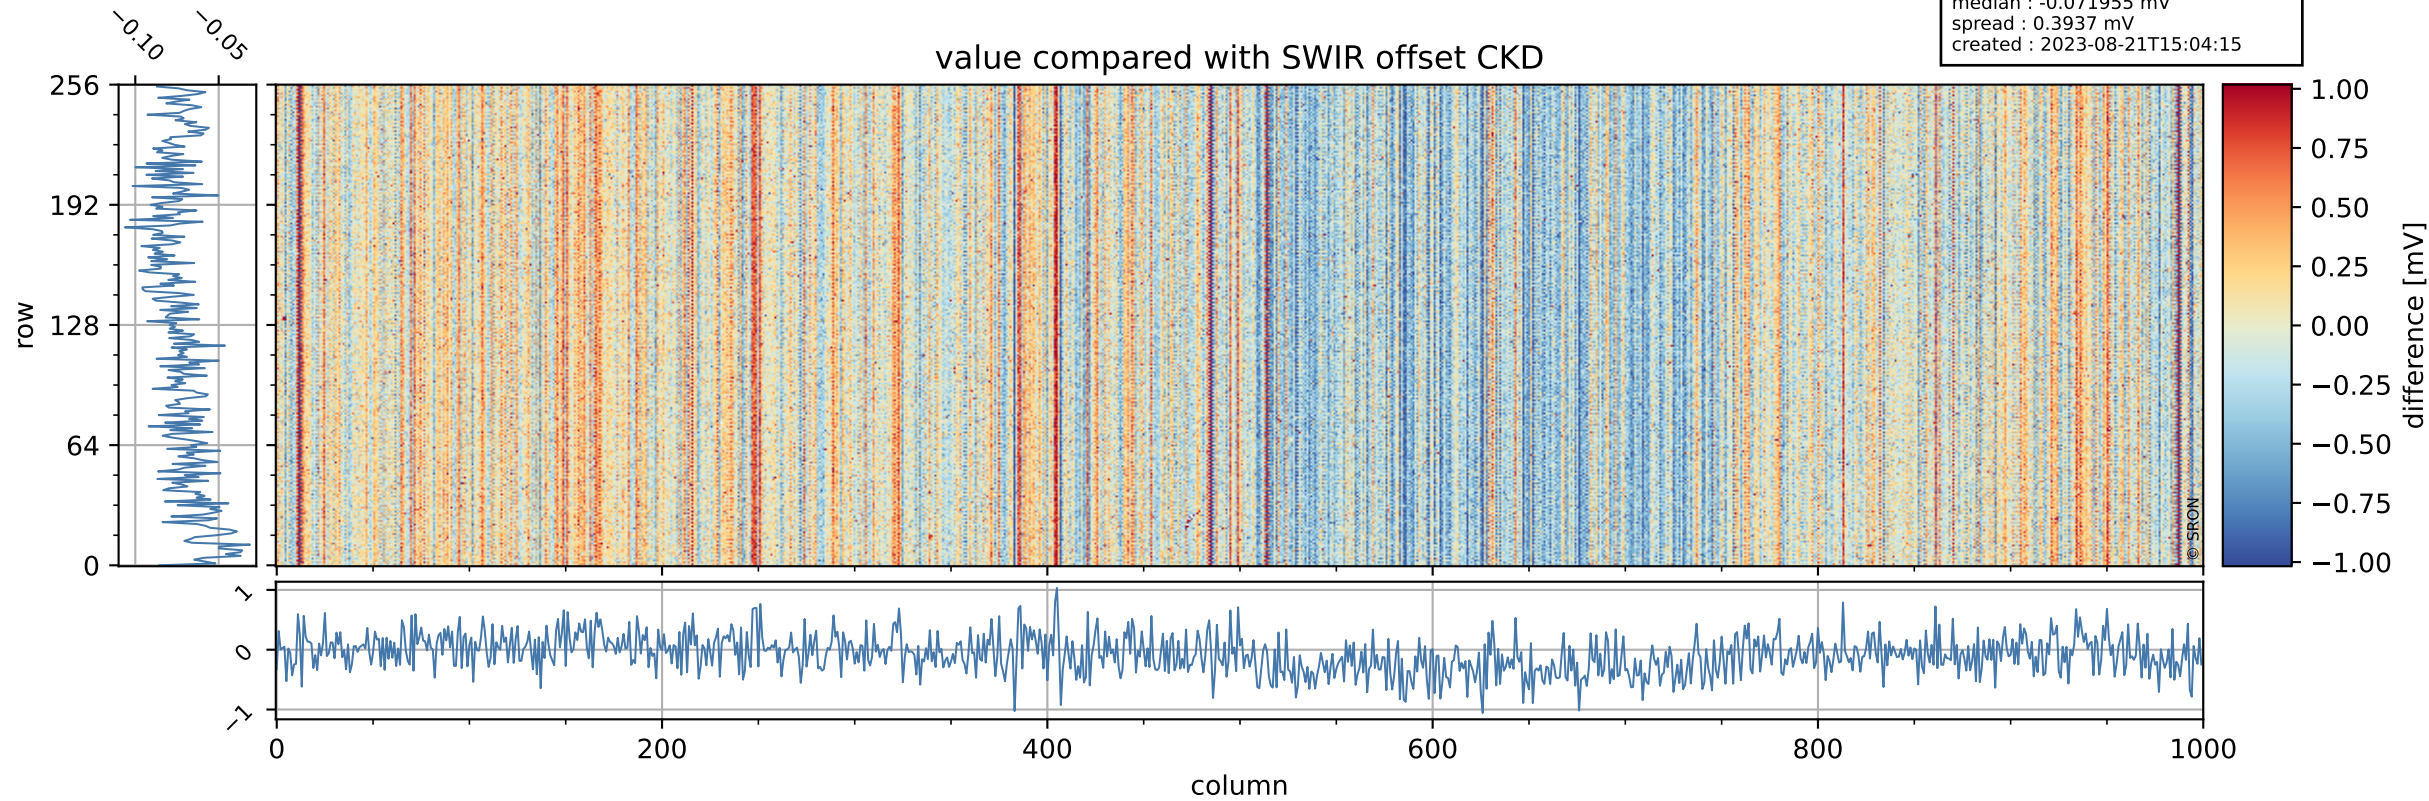

Tropomi SWIR offset (official)

orbits : 18 in [20287, 20332]
coverage : 2021-09-12 / 2021-09-15
median : 0.52594 V
spread : 0.035912 V
created : 2023-08-21T15:04:14

value detector map

Tropomi SWIR offset (official)

orbits : 18 in [20287, 20332]
coverage : 2021-09-12 / 2021-09-15
median : 30.547 μV
spread : 15.027 μV
created : 2023-08-21T15:04:15

Tropomi SWIR offset (official)

orbits : 18 in [20287, 20332]
coverage : 2021-09-12 / 2021-09-15
median : -0.071955 mV
spread : 0.3937 mV
created : 2023-08-21T15:04:15

value compared with SWIR offset CKD

Tropomi SWIR offset (official) ground-tracks of Sentinel-5P

orbits : 18 in [20287, 20332]
coverage : 2021-09-12 / 2021-09-15
created : 2023-08-21T15:04:16

Tropomi SWIR offset (official)

orbits : [2827, 20332]
coverage : 2018-04-30 / 2021-09-15
created : 2023-08-21T15:04:16

trend of detector median & temperatures