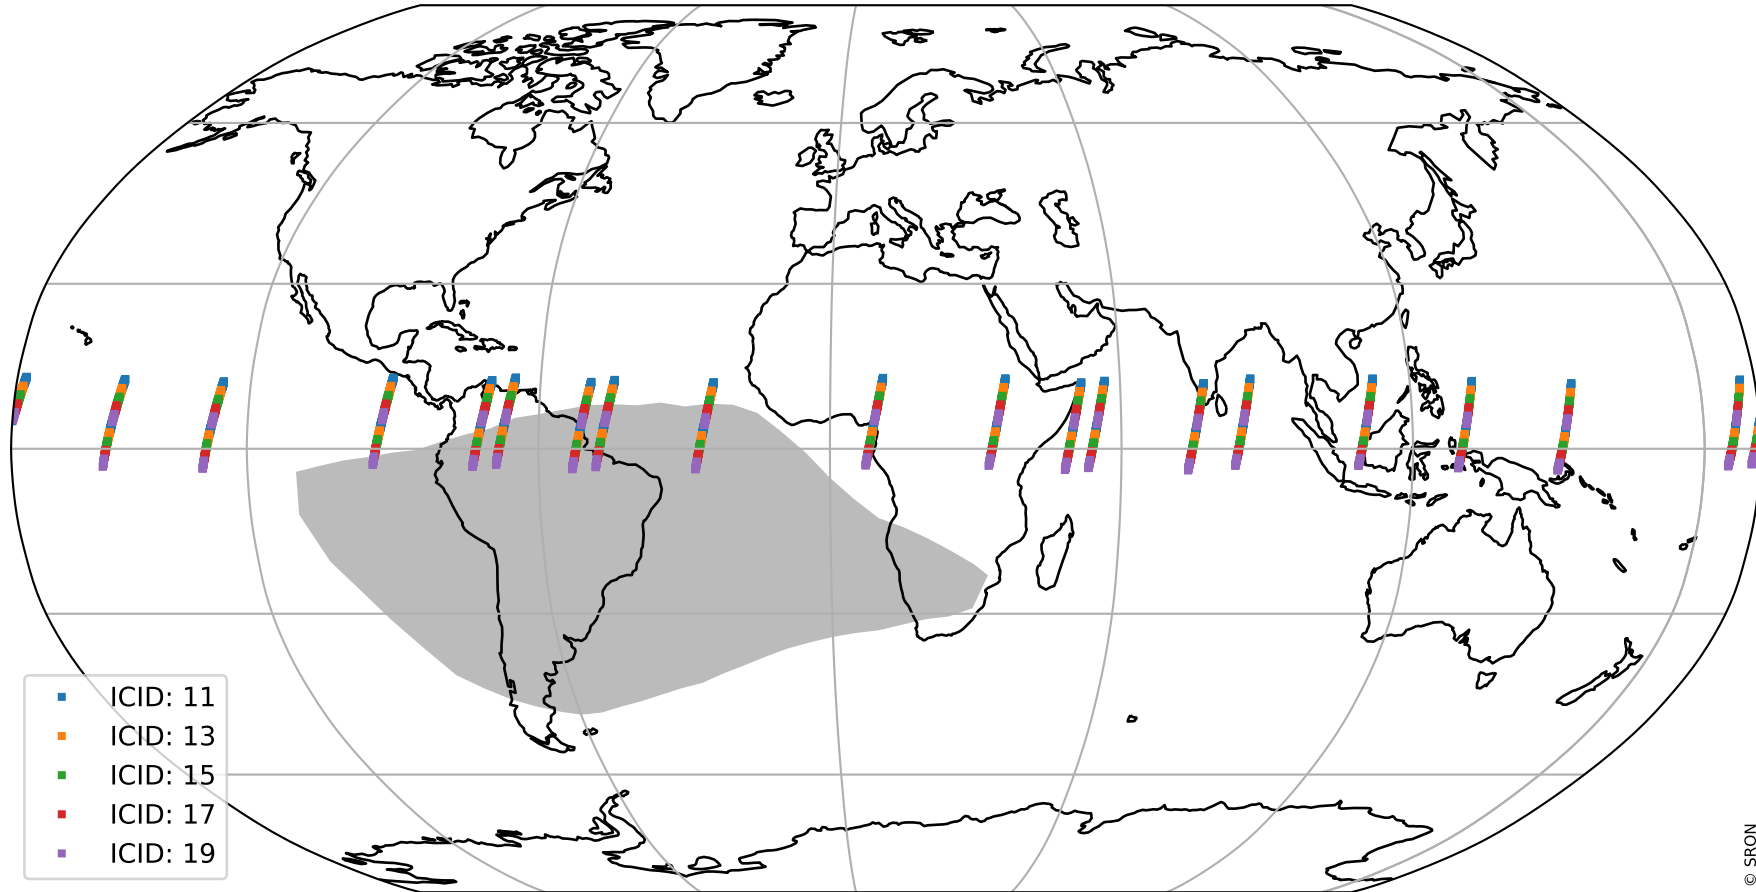

Tropomi SWIR offset (official)

orbits : 19 in [20302, 20347]
coverage : 2021-09-13 / 2021-09-16
median : 0.52595 V
spread : 0.035912 V
created : 2023-08-21T15:04:18

value detector map

Tropomi SWIR offset (official)

orbits : 19 in [20302, 20347]
coverage : 2021-09-13 / 2021-09-16
median : 30.108 μV
spread : 14.902 μV
created : 2023-08-21T15:04:18

Tropomi SWIR offset (official)

orbits : 19 in [20302, 20347]
coverage : 2021-09-13 / 2021-09-16
median : -0.063126 mV
spread : 0.39463 mV
created : 2023-08-21T15:04:19

value compared with SWIR offset CKD

Tropomi SWIR offset (official) ground-tracks of Sentinel-5P

orbits : 19 in [20302, 20347]
coverage : 2021-09-13 / 2021-09-16
created : 2023-08-21T15:04:19

Tropomi SWIR offset (official)

orbits : [2827, 20347]
coverage : 2018-04-30 / 2021-09-16
created : 2023-08-21T15:04:20

trend of detector median & temperatures