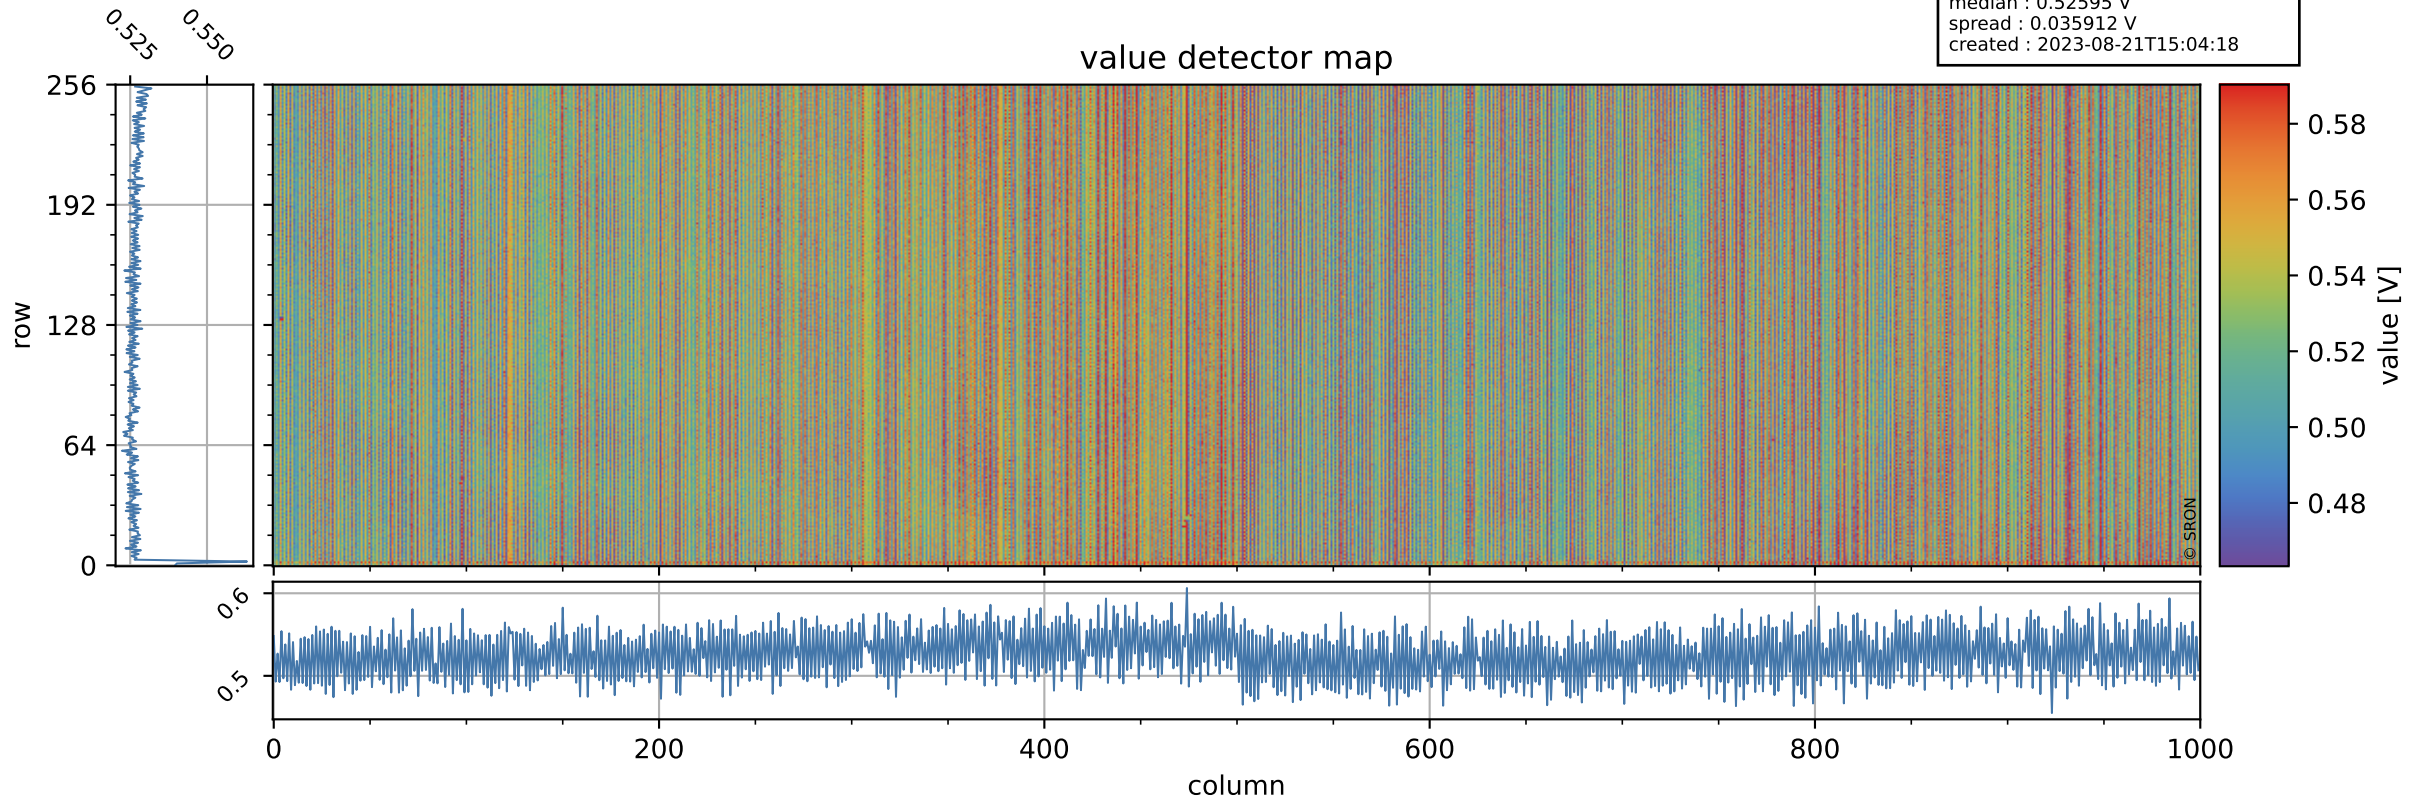

Tropomi SWIR offset (official)

orbits : 19 in [20302, 20347]
coverage : 2021-09-13 / 2021-09-16
median : 0.52595 V
spread : 0.035912 V
created : 2023-08-21T15:04:18

value detector map

Tropomi SWIR offset (official)

orbits : 19 in [20302, 20347]
coverage : 2021-09-13 / 2021-09-16
median : 30.108 μV
spread : 14.902 μV
created : 2023-08-21T15:04:18

Tropomi SWIR offset (official)

orbits : 19 in [20302, 20347]
coverage : 2021-09-13 / 2021-09-16
median : -0.063126 mV
spread : 0.39463 mV
created : 2023-08-21T15:04:19

value compared with SWIR offset CKD

Tropomi SWIR offset (official) ground-tracks of Sentinel-5P

orbits : 19 in [20302, 20347]
coverage : 2021-09-13 / 2021-09-16
created : 2023-08-21T15:04:19

Tropomi SWIR offset (official)

orbits : [2827, 20347]
coverage : 2018-04-30 / 2021-09-16
created : 2023-08-21T15:04:20

trend of detector median & temperatures