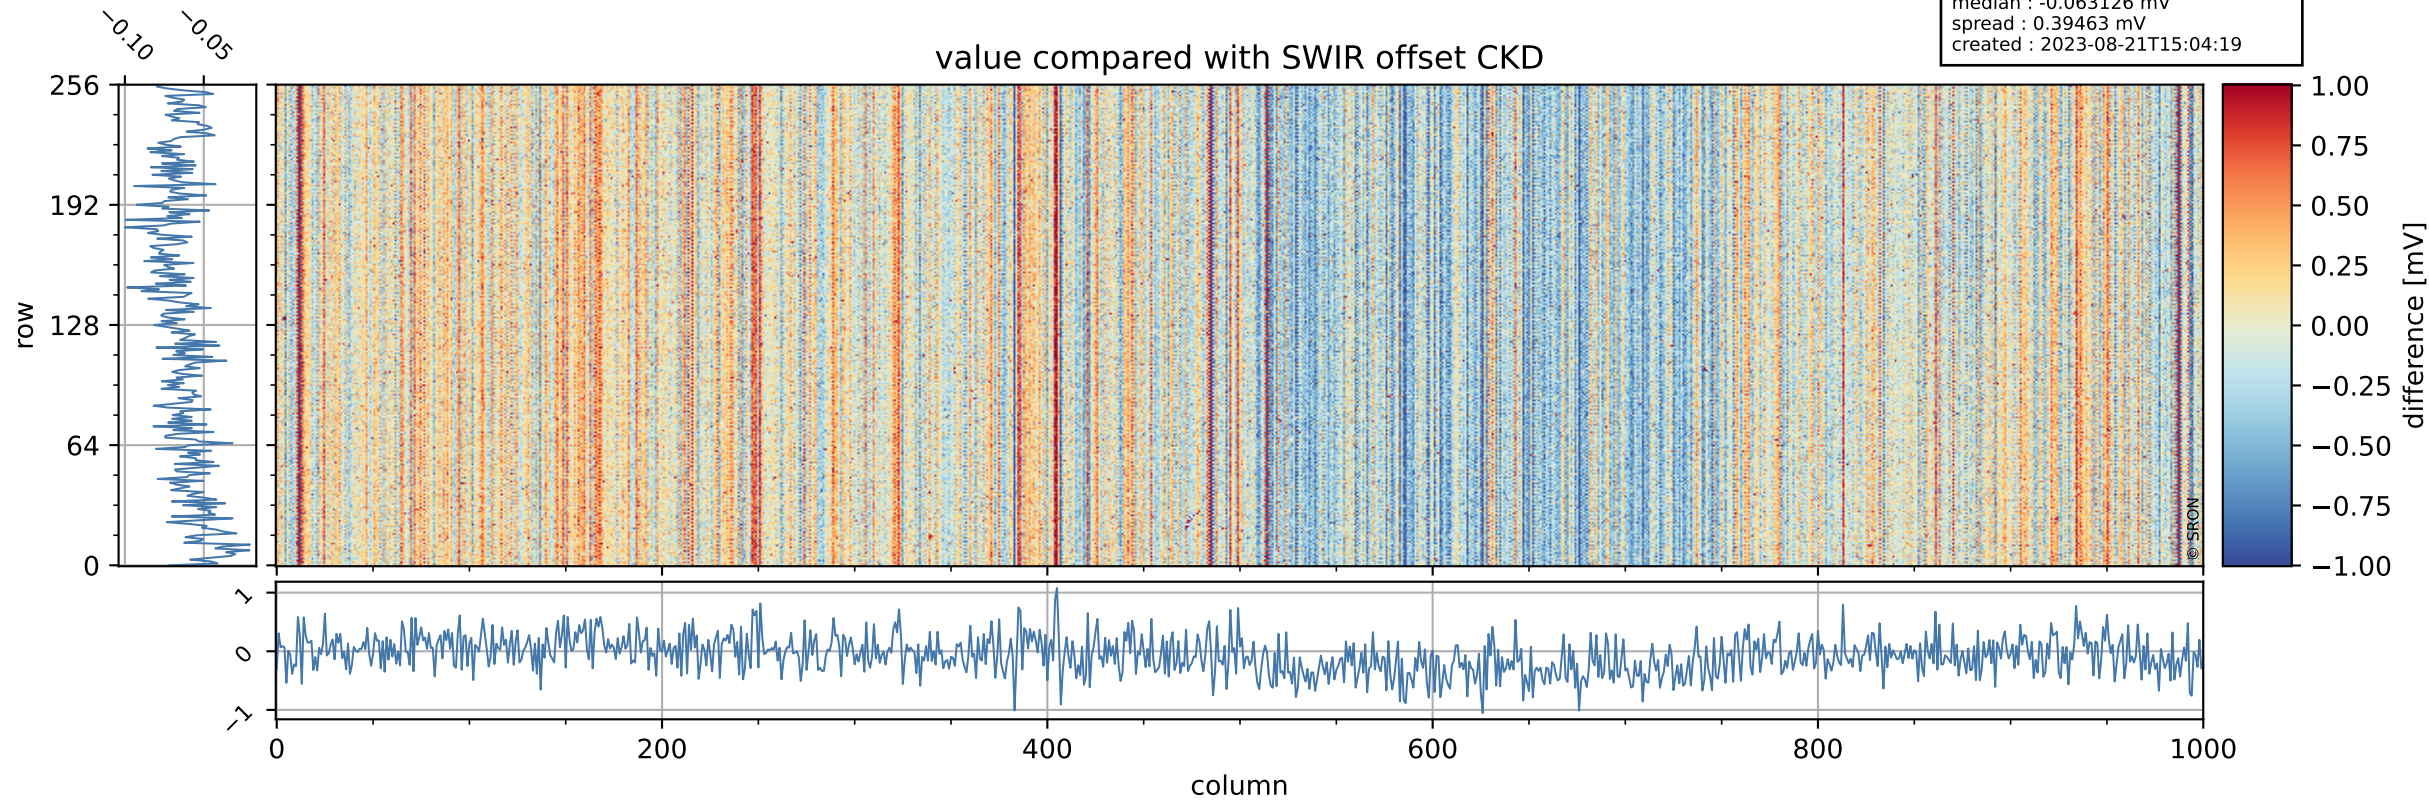

Tropomi SWIR offset (official)

orbits : 19 in [20302, 20347]
coverage : 2021-09-13 / 2021-09-16
median : 0.52595 V
spread : 0.035912 V
created : 2023-08-21T15:04:18

value detector map

Tropomi SWIR offset (official)

orbits : 19 in [20302, 20347]
coverage : 2021-09-13 / 2021-09-16
median : 30.108 μV
spread : 14.902 μV
created : 2023-08-21T15:04:18

Tropomi SWIR offset (official)

orbits : 19 in [20302, 20347]
coverage : 2021-09-13 / 2021-09-16
median : -0.063126 mV
spread : 0.39463 mV
created : 2023-08-21T15:04:19

value compared with SWIR offset CKD

Tropomi SWIR offset (official) ground-tracks of Sentinel-5P

orbits : 19 in [20302, 20347]
coverage : 2021-09-13 / 2021-09-16
created : 2023-08-21T15:04:19

Tropomi SWIR offset (official)

orbits : [2827, 20347]
coverage : 2018-04-30 / 2021-09-16
created : 2023-08-21T15:04:20

trend of detector median & temperatures