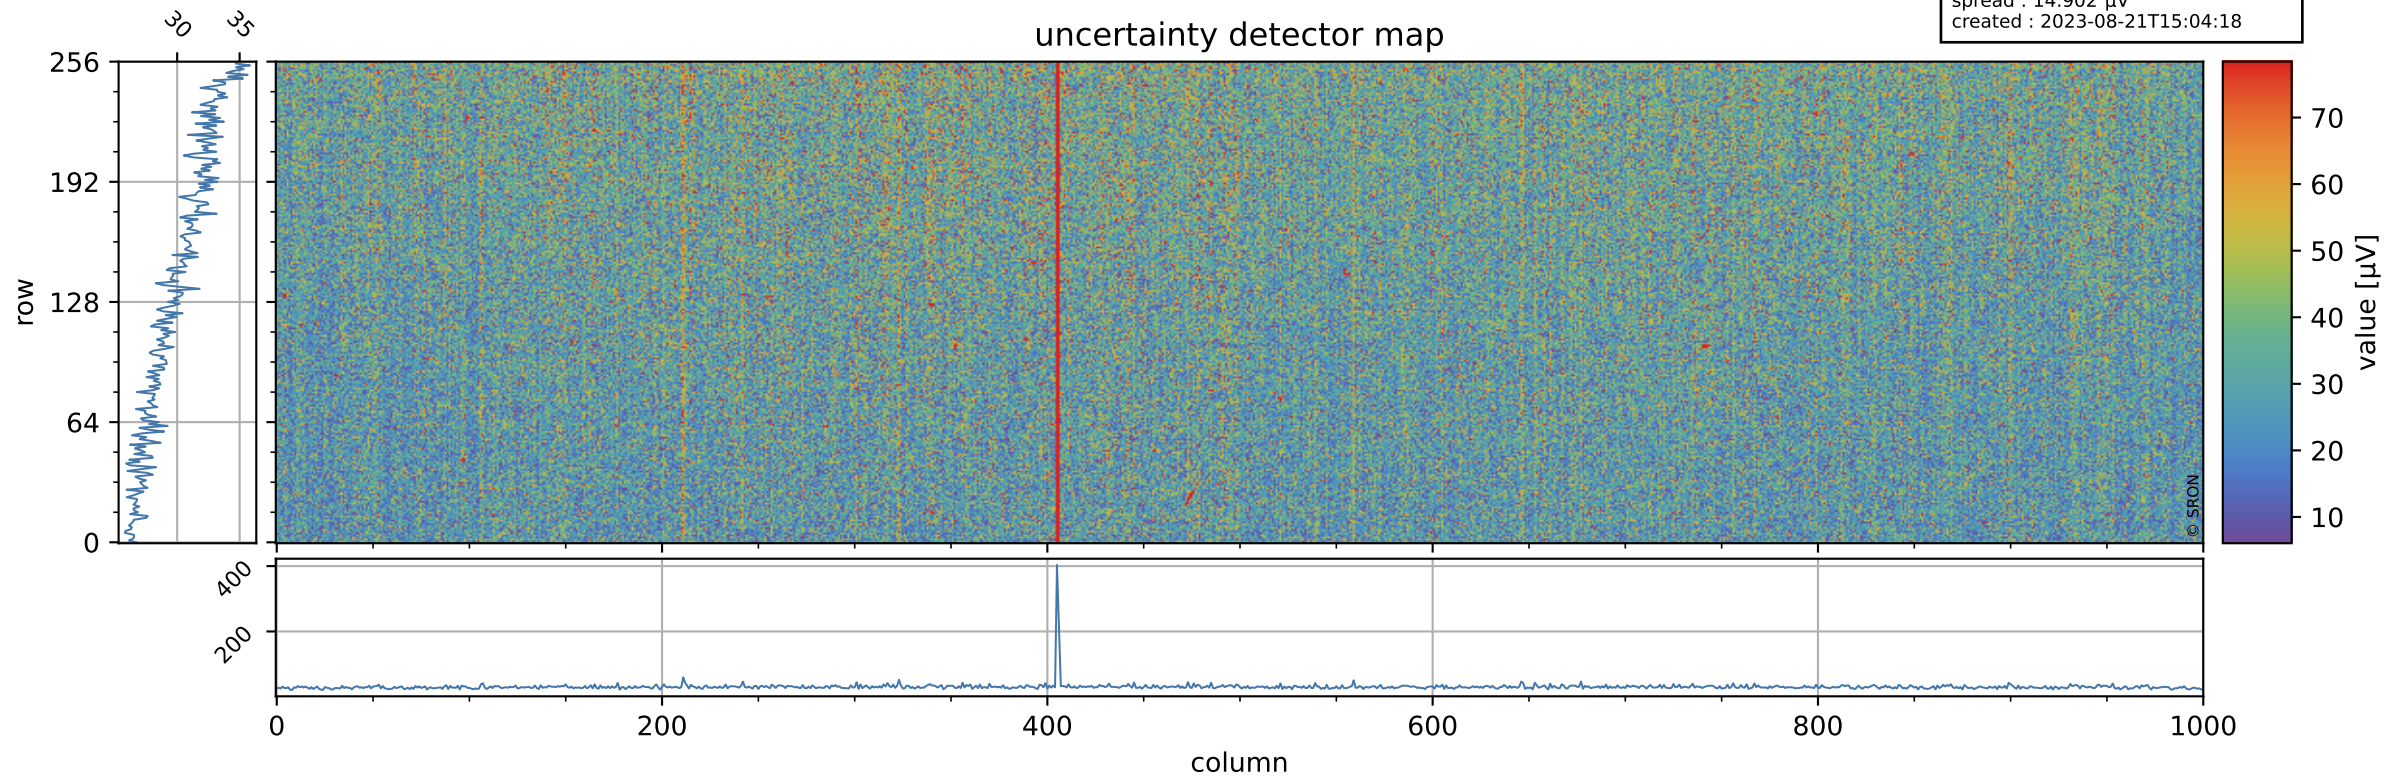

Tropomi SWIR offset (official)

orbits : 19 in [20302, 20347]
coverage : 2021-09-13 / 2021-09-16
median : 0.52595 V
spread : 0.035912 V
created : 2023-08-21T15:04:18

value detector map

Tropomi SWIR offset (official)

orbits : 19 in [20302, 20347]
coverage : 2021-09-13 / 2021-09-16
median : 30.108 μV
spread : 14.902 μV
created : 2023-08-21T15:04:18

Tropomi SWIR offset (official)

orbits : 19 in [20302, 20347]
coverage : 2021-09-13 / 2021-09-16
median : -0.063126 mV
spread : 0.39463 mV
created : 2023-08-21T15:04:19

value compared with SWIR offset CKD

Tropomi SWIR offset (official) ground-tracks of Sentinel-5P

orbits : 19 in [20302, 20347]
coverage : 2021-09-13 / 2021-09-16
created : 2023-08-21T15:04:19

Tropomi SWIR offset (official)

orbits : [2827, 20347]
coverage : 2018-04-30 / 2021-09-16
created : 2023-08-21T15:04:20

trend of detector median & temperatures