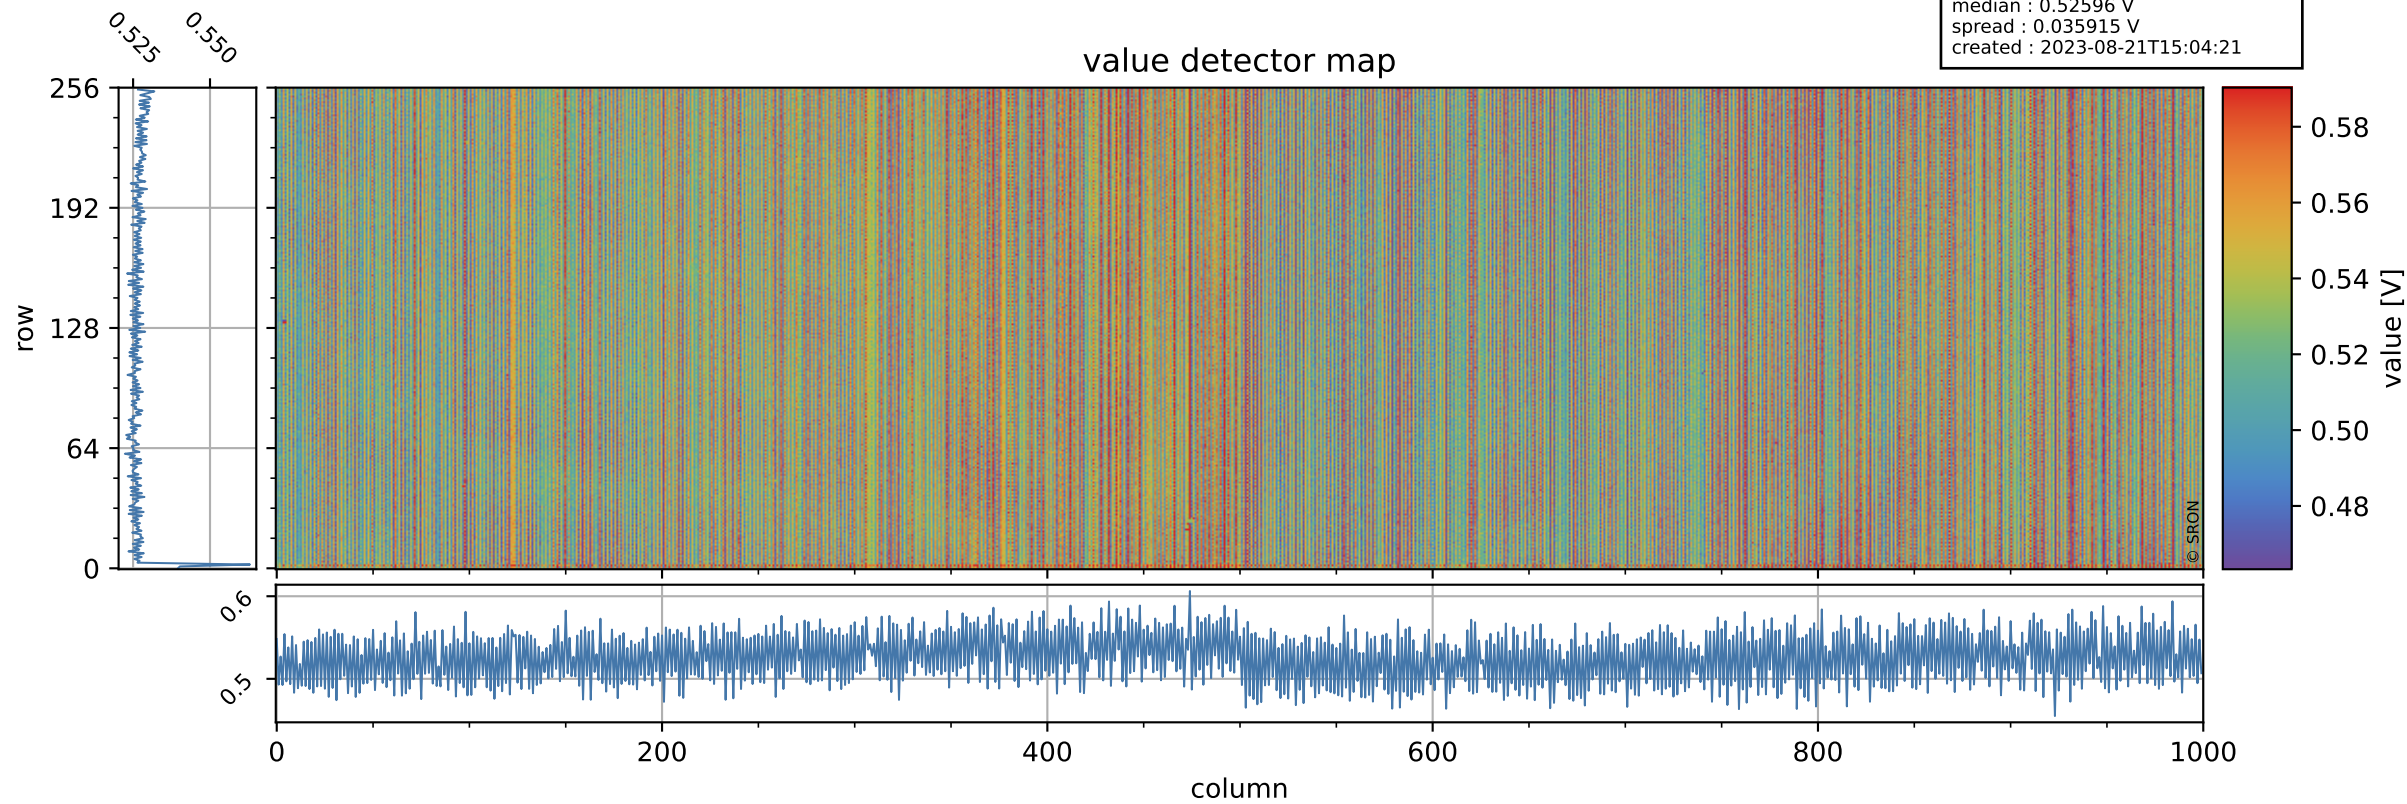

Tropomi SWIR offset (official)

orbits : 19 in [20317, 20362]
coverage : 2021-09-14 / 2021-09-17
median : 0.52596 V
spread : 0.035915 V
created : 2023-08-21T15:04:21

value detector map

Tropomi SWIR offset (official)

orbits : 19 in [20317, 20362]
coverage : 2021-09-14 / 2021-09-17
median : 28.793 μV
spread : 14.452 μV
created : 2023-08-21T15:04:21

Tropomi SWIR offset (official)

orbits : 19 in [20317, 20362]
coverage : 2021-09-14 / 2021-09-17
median : -0.060439 mV
spread : 0.39711 mV
created : 2023-08-21T15:04:22

value compared with SWIR offset CKD

Tropomi SWIR offset (official) ground-tracks of Sentinel-5P

orbits : 19 in [20317, 20362]
coverage : 2021-09-14 / 2021-09-17
created : 2023-08-21T15:04:23

Tropomi SWIR offset (official)

orbits : [2827, 20362]
coverage : 2018-04-30 / 2021-09-17
created : 2023-08-21T15:04:23

trend of detector median & temperatures