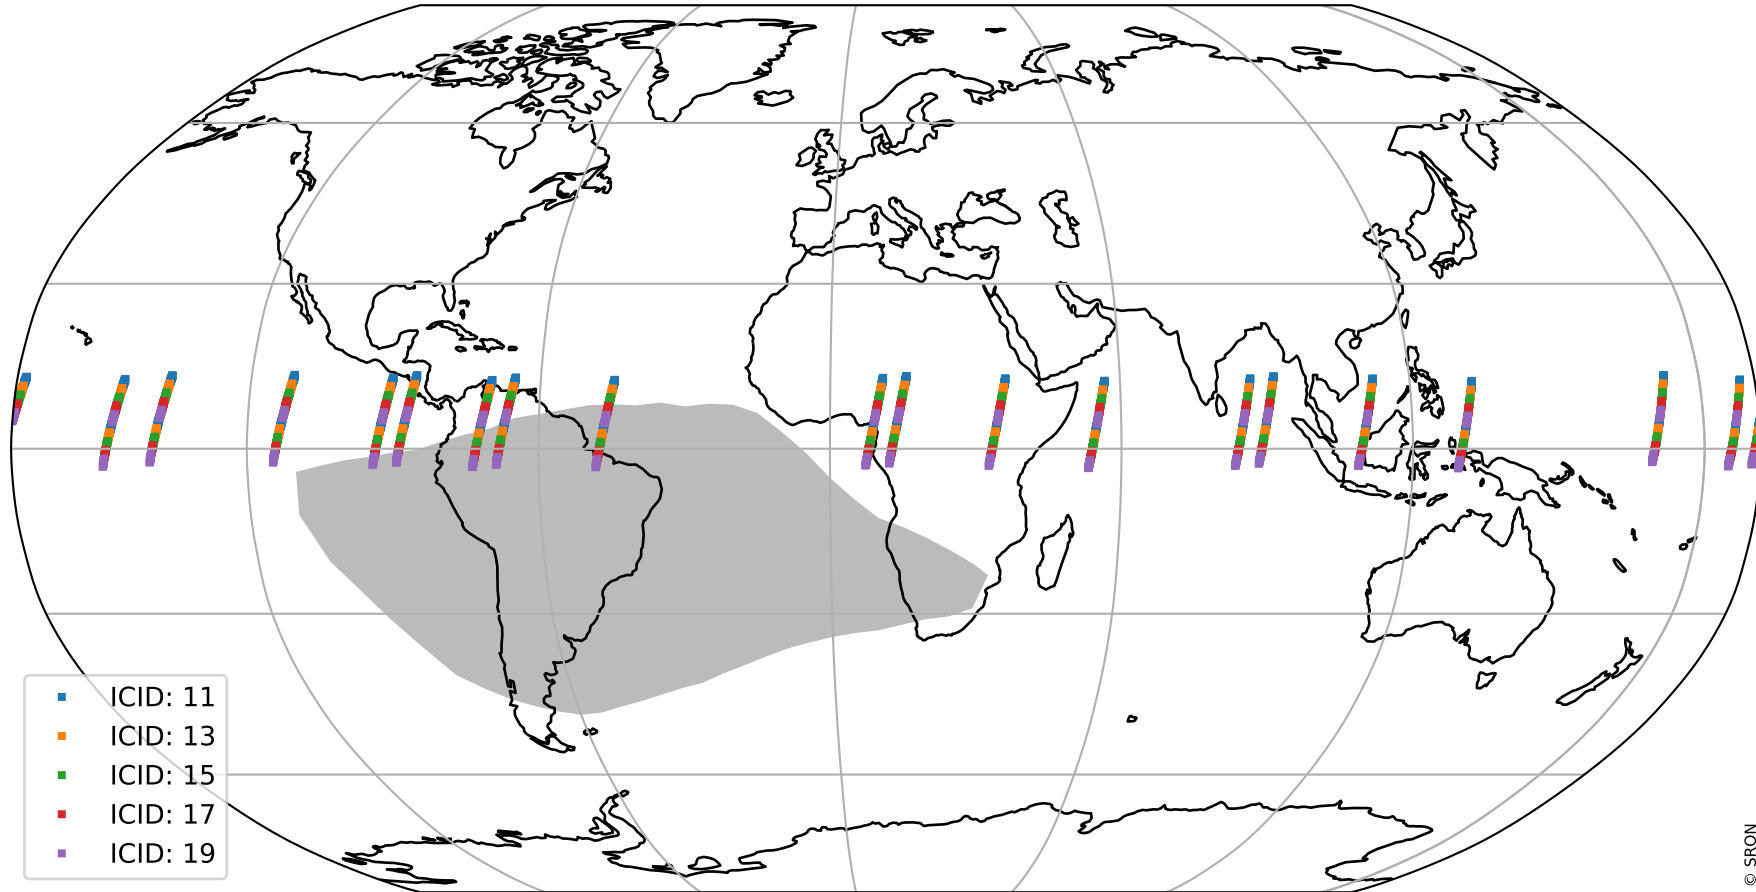

Tropomi SWIR offset (official)

orbits : 19 in [20317, 20362]
coverage : 2021-09-14 / 2021-09-17
median : 0.52596 V
spread : 0.035915 V
created : 2023-08-21T15:04:21

value detector map

Tropomi SWIR offset (official)

orbits : 19 in [20317, 20362]
coverage : 2021-09-14 / 2021-09-17
median : 28.793 μV
spread : 14.452 μV
created : 2023-08-21T15:04:21

Tropomi SWIR offset (official)

orbits : 19 in [20317, 20362]
coverage : 2021-09-14 / 2021-09-17
median : -0.060439 mV
spread : 0.39711 mV
created : 2023-08-21T15:04:22

value compared with SWIR offset CKD

Tropomi SWIR offset (official) ground-tracks of Sentinel-5P

orbits : 19 in [20317, 20362]
coverage : 2021-09-14 / 2021-09-17
created : 2023-08-21T15:04:23

Tropomi SWIR offset (official)

orbits : [2827, 20362]
coverage : 2018-04-30 / 2021-09-17
created : 2023-08-21T15:04:23

trend of detector median & temperatures