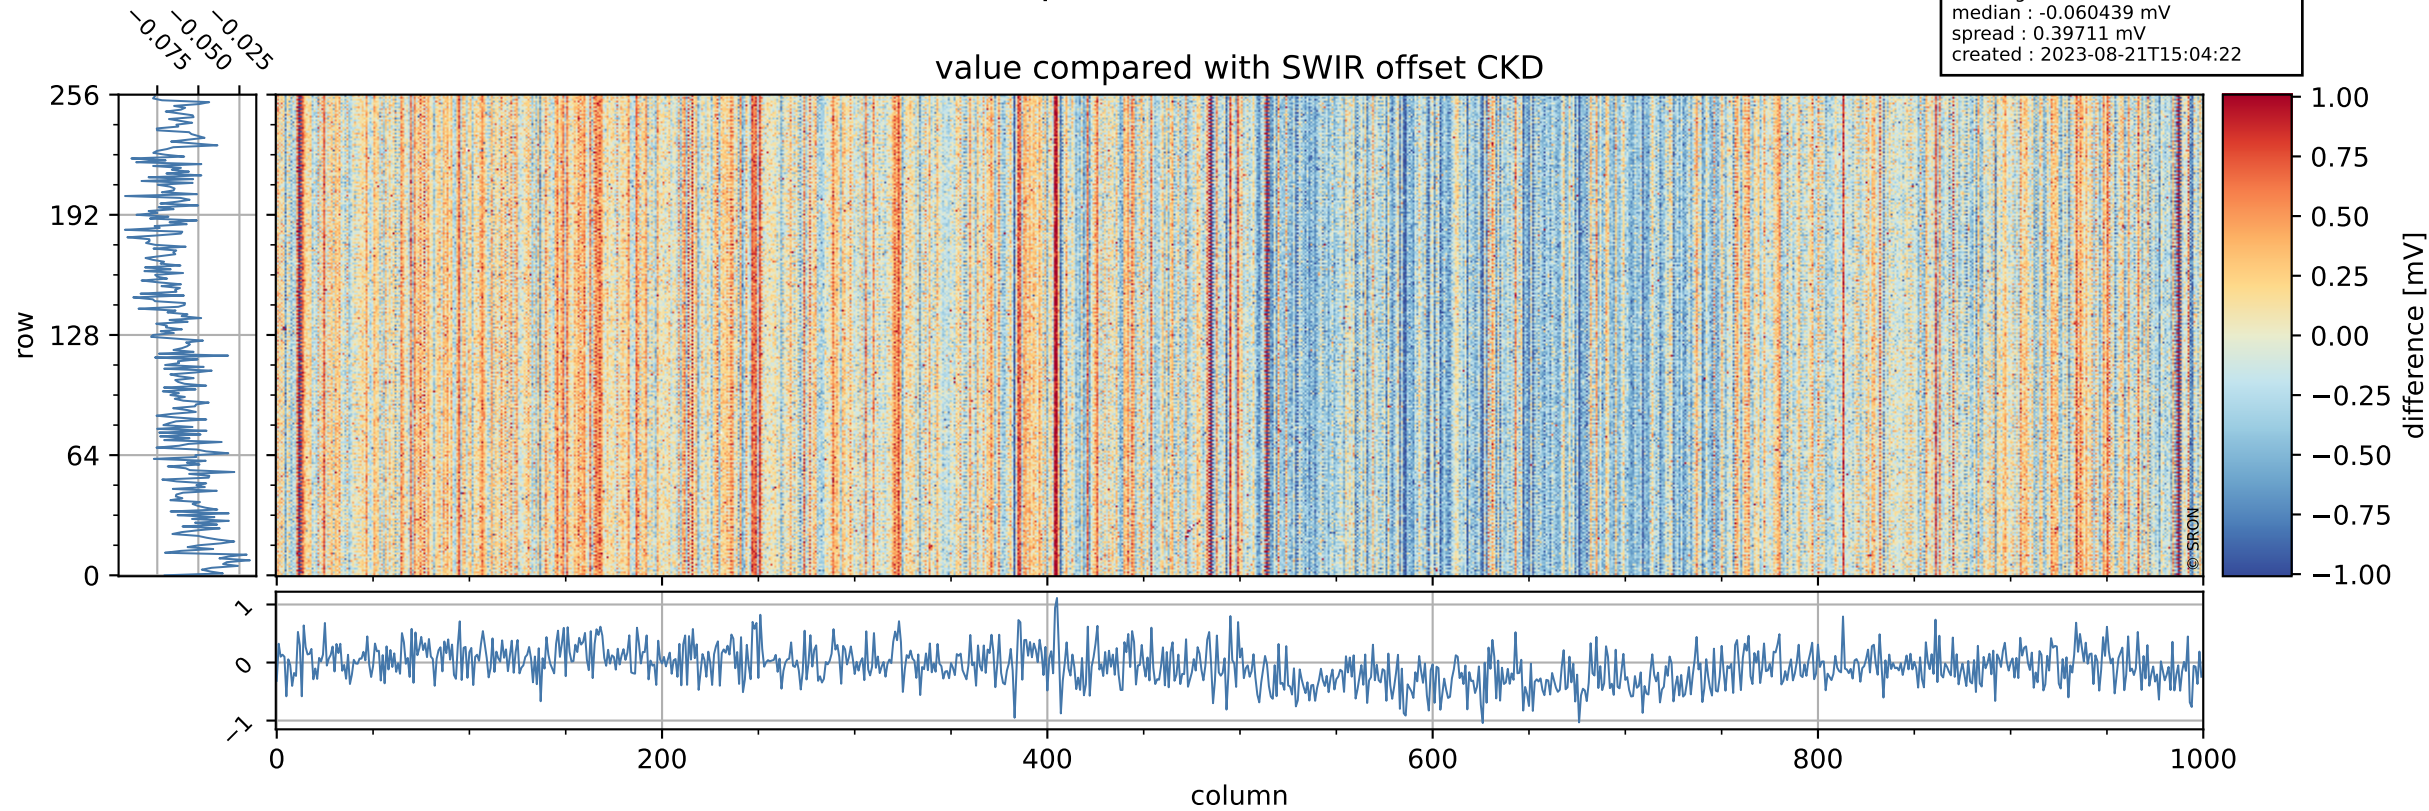

Tropomi SWIR offset (official)

orbits : 19 in [20317, 20362]
coverage : 2021-09-14 / 2021-09-17
median : 0.52596 V
spread : 0.035915 V
created : 2023-08-21T15:04:21

value detector map

Tropomi SWIR offset (official)

orbits : 19 in [20317, 20362]
coverage : 2021-09-14 / 2021-09-17
median : 28.793 μV
spread : 14.452 μV
created : 2023-08-21T15:04:21

Tropomi SWIR offset (official)

orbits : 19 in [20317, 20362]
coverage : 2021-09-14 / 2021-09-17
median : -0.060439 mV
spread : 0.39711 mV
created : 2023-08-21T15:04:22

value compared with SWIR offset CKD

Tropomi SWIR offset (official) ground-tracks of Sentinel-5P

orbits : 19 in [20317, 20362]
coverage : 2021-09-14 / 2021-09-17
created : 2023-08-21T15:04:23

Tropomi SWIR offset (official)

orbits : [2827, 20362]
coverage : 2018-04-30 / 2021-09-17
created : 2023-08-21T15:04:23

trend of detector median & temperatures