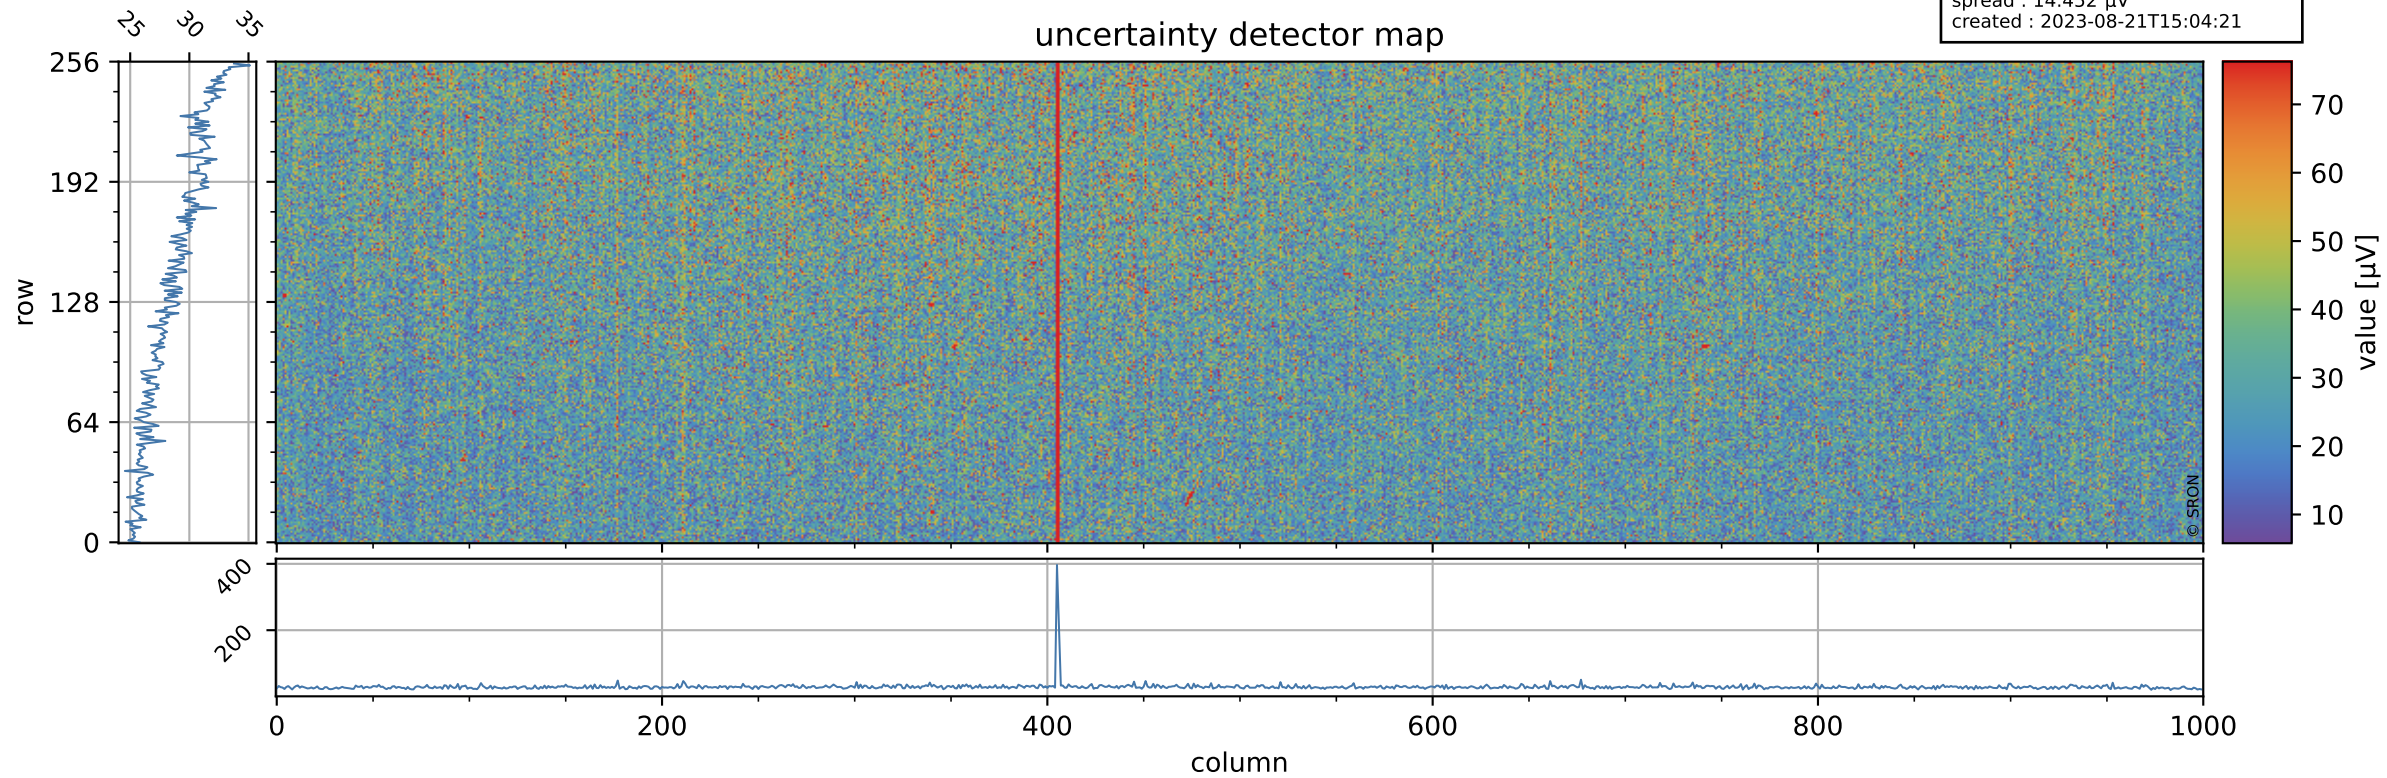

Tropomi SWIR offset (official)

orbits : 19 in [20317, 20362]
coverage : 2021-09-14 / 2021-09-17
median : 0.52596 V
spread : 0.035915 V
created : 2023-08-21T15:04:21

value detector map

Tropomi SWIR offset (official)

orbits : 19 in [20317, 20362]
coverage : 2021-09-14 / 2021-09-17
median : 28.793 μV
spread : 14.452 μV
created : 2023-08-21T15:04:21

Tropomi SWIR offset (official)

orbits : 19 in [20317, 20362]
coverage : 2021-09-14 / 2021-09-17
median : -0.060439 mV
spread : 0.39711 mV
created : 2023-08-21T15:04:22

value compared with SWIR offset CKD

Tropomi SWIR offset (official) ground-tracks of Sentinel-5P

orbits : 19 in [20317, 20362]
coverage : 2021-09-14 / 2021-09-17
created : 2023-08-21T15:04:23

Tropomi SWIR offset (official)

orbits : [2827, 20362]
coverage : 2018-04-30 / 2021-09-17
created : 2023-08-21T15:04:23

trend of detector median & temperatures