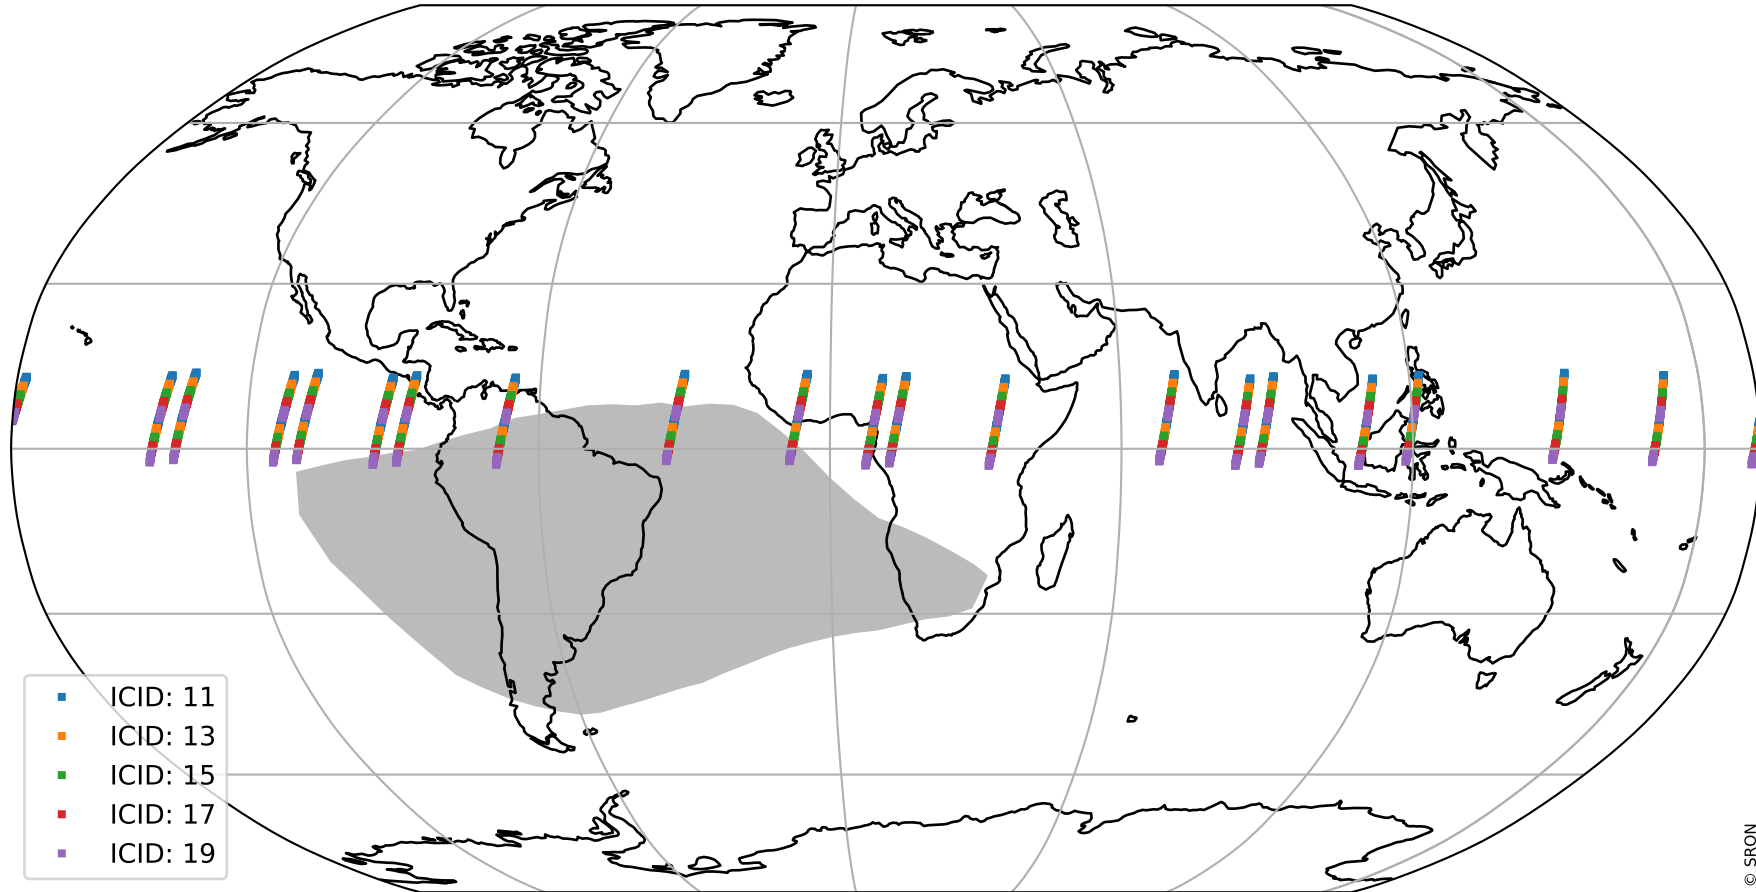

# Tropomi SWIR offset (official)

orbits : 20 in [20332, 20377]  
coverage : 2021-09-15 / 2021-09-18  
median : 28.458  $\mu\text{V}$   
spread : 14.358  $\mu\text{V}$   
created : 2023-08-21T15:04:25

# Tropomi SWIR offset (official)

orbits : 20 in [20332, 20377]  
coverage : 2021-09-15 / 2021-09-18  
median : -0.052621 mV  
spread : 0.39956 mV  
created : 2023-08-21T15:04:26

value compared with SWIR offset CKD

# Tropomi SWIR offset (official) ground-tracks of Sentinel-5P

orbits : 20 in [20332, 20377]  
coverage : 2021-09-15 / 2021-09-18  
created : 2023-08-21T15:04:26

# Tropomi SWIR offset (official)

orbits : [2827, 20377]  
coverage : 2018-04-30 / 2021-09-18  
created : 2023-08-21T15:04:27