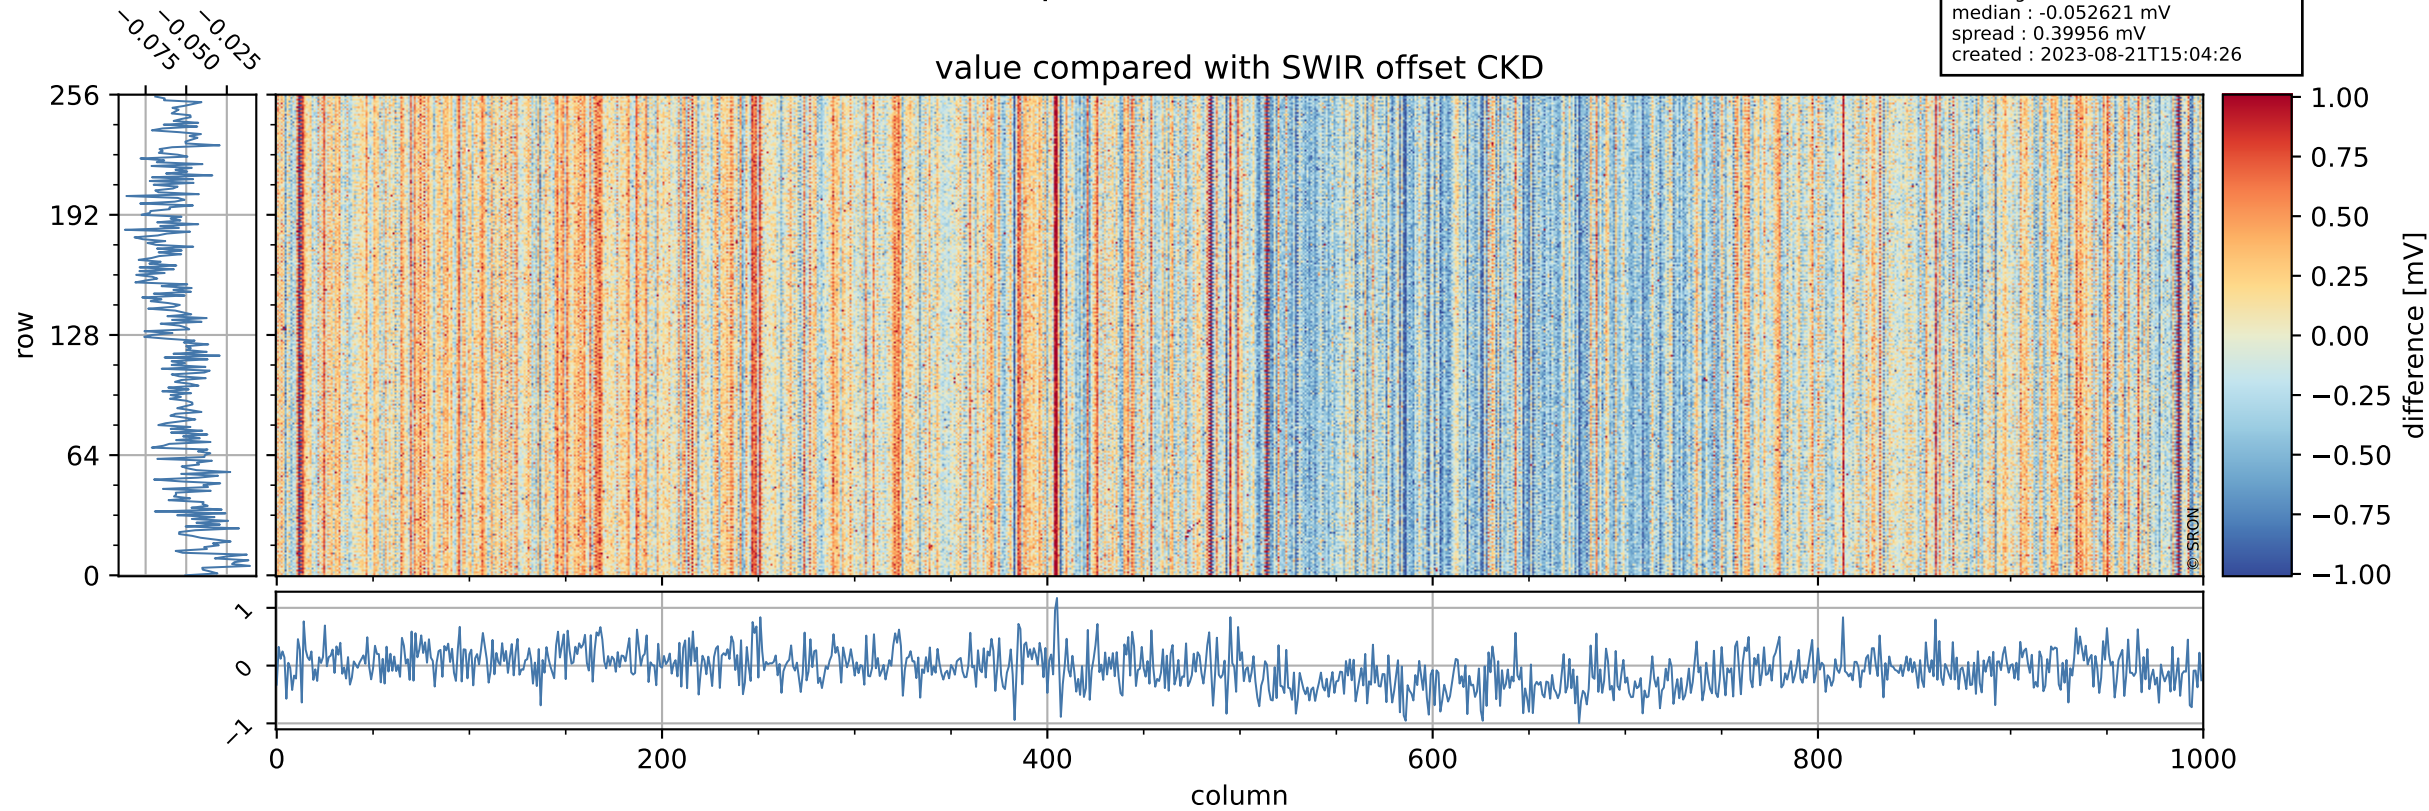

## value detector map

# Tropomi SWIR offset (official)

orbits : 20 in [20332, 20377]  
coverage : 2021-09-15 / 2021-09-18  
median : 28.458  $\mu\text{V}$   
spread : 14.358  $\mu\text{V}$   
created : 2023-08-21T15:04:25

# Tropomi SWIR offset (official)

orbits : 20 in [20332, 20377]  
coverage : 2021-09-15 / 2021-09-18  
median : -0.052621 mV  
spread : 0.39956 mV  
created : 2023-08-21T15:04:26

value compared with SWIR offset CKD

# Tropomi SWIR offset (official) ground-tracks of Sentinel-5P

orbits : 20 in [20332, 20377]  
coverage : 2021-09-15 / 2021-09-18  
created : 2023-08-21T15:04:26