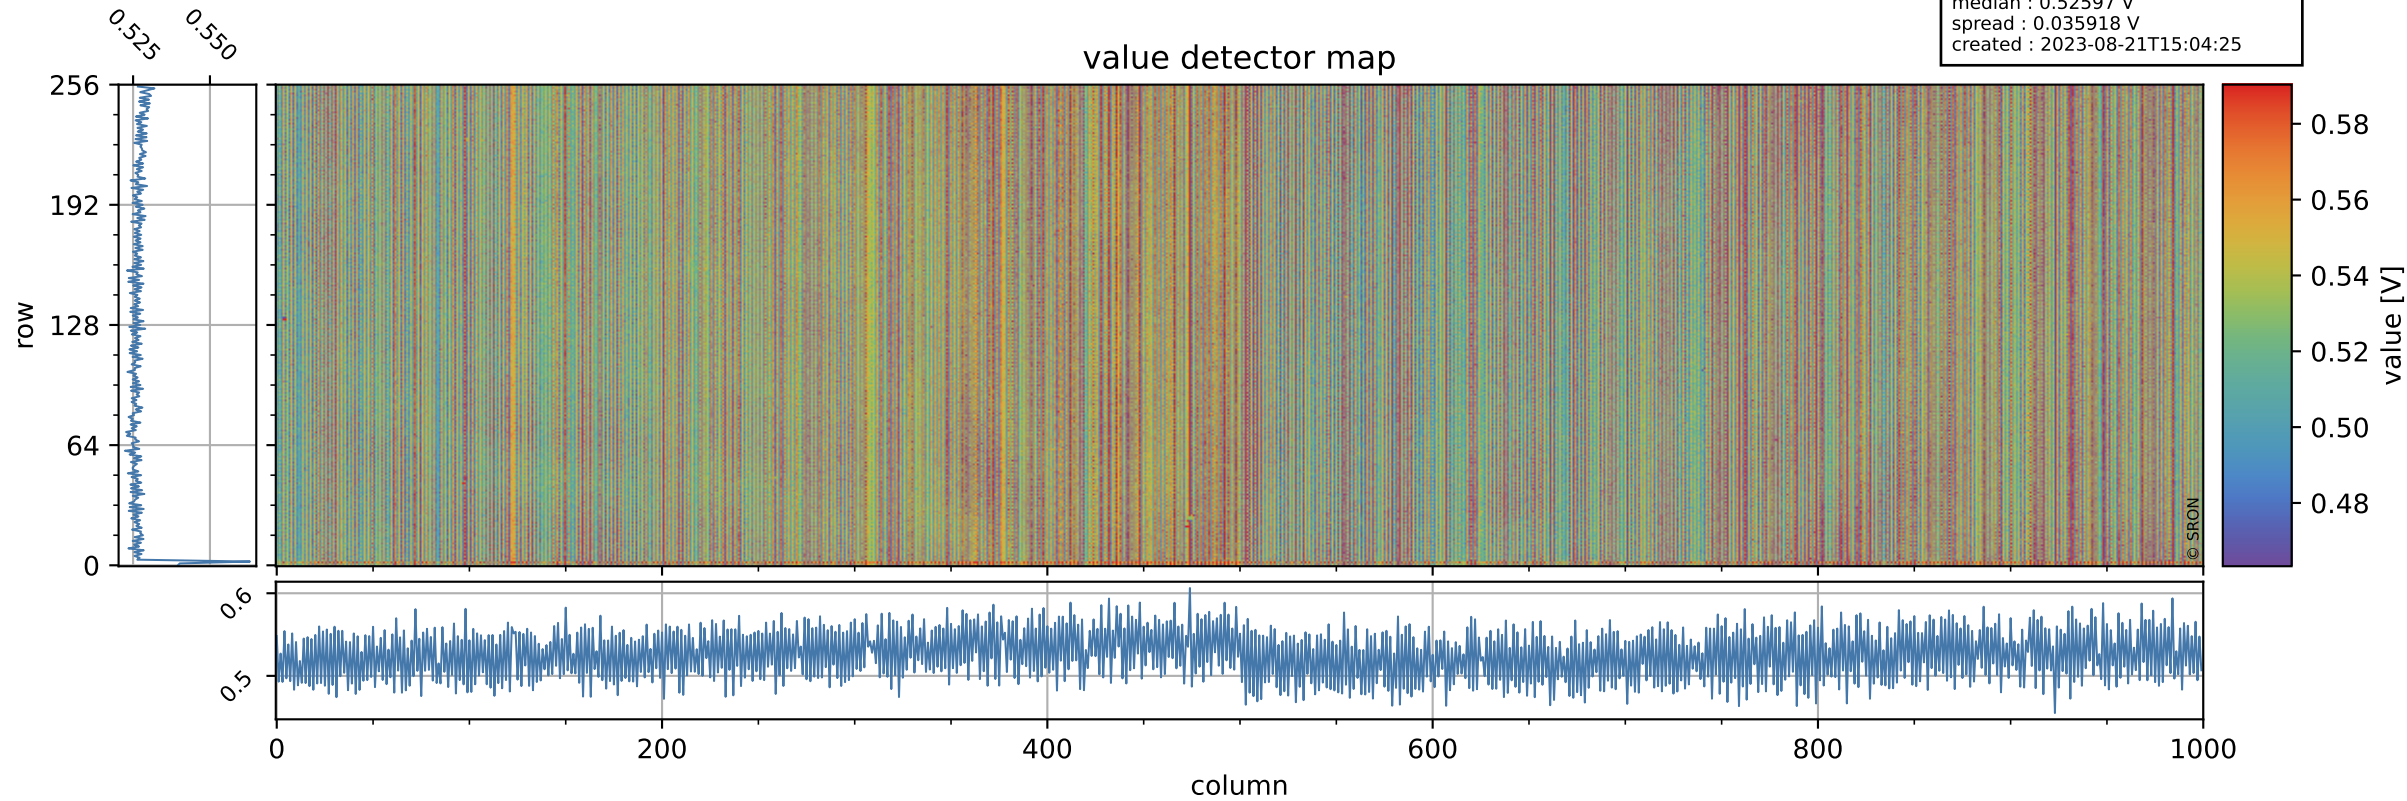

# Tropomi SWIR offset (official)

orbits : 20 in [20332, 20377]  
coverage : 2021-09-15 / 2021-09-18  
median : 0.52597 V  
spread : 0.035918 V  
created : 2023-08-21T15:04:25

## value detector map

# Tropomi SWIR offset (official)

orbits : 20 in [20332, 20377]  
coverage : 2021-09-15 / 2021-09-18  
median : 28.458  $\mu\text{V}$   
spread : 14.358  $\mu\text{V}$   
created : 2023-08-21T15:04:25

# Tropomi SWIR offset (official) ground-tracks of Sentinel-5P

orbits : 20 in [20332, 20377]  
coverage : 2021-09-15 / 2021-09-18  
created : 2023-08-21T15:04:26