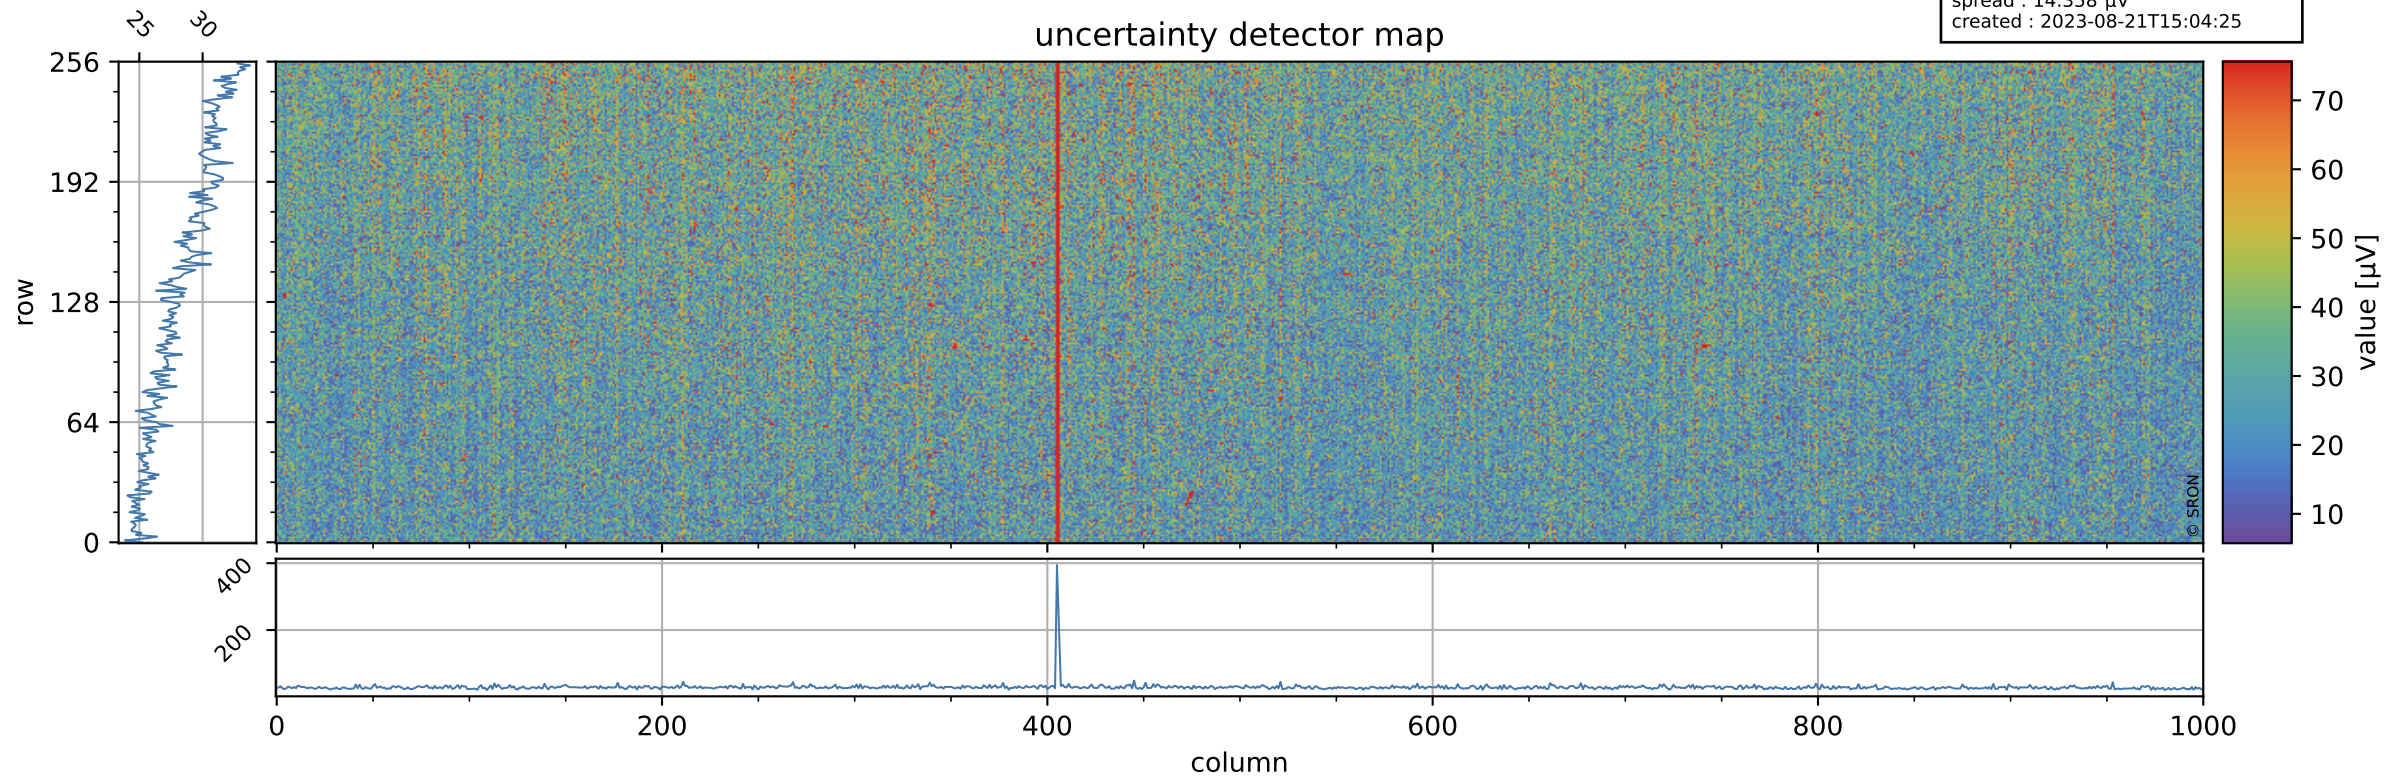

# Tropomi SWIR offset (official)

orbits : 20 in [20332, 20377]  
coverage : 2021-09-15 / 2021-09-18  
median : 0.52597 V  
spread : 0.035918 V  
created : 2023-08-21T15:04:25

## value detector map

# Tropomi SWIR offset (official)

orbits : 20 in [20332, 20377]  
coverage : 2021-09-15 / 2021-09-18  
median : 28.458  $\mu\text{V}$   
spread : 14.358  $\mu\text{V}$   
created : 2023-08-21T15:04:25

# Tropomi SWIR offset (official) ground-tracks of Sentinel-5P

orbits : 20 in [20332, 20377]  
coverage : 2021-09-15 / 2021-09-18  
created : 2023-08-21T15:04:26