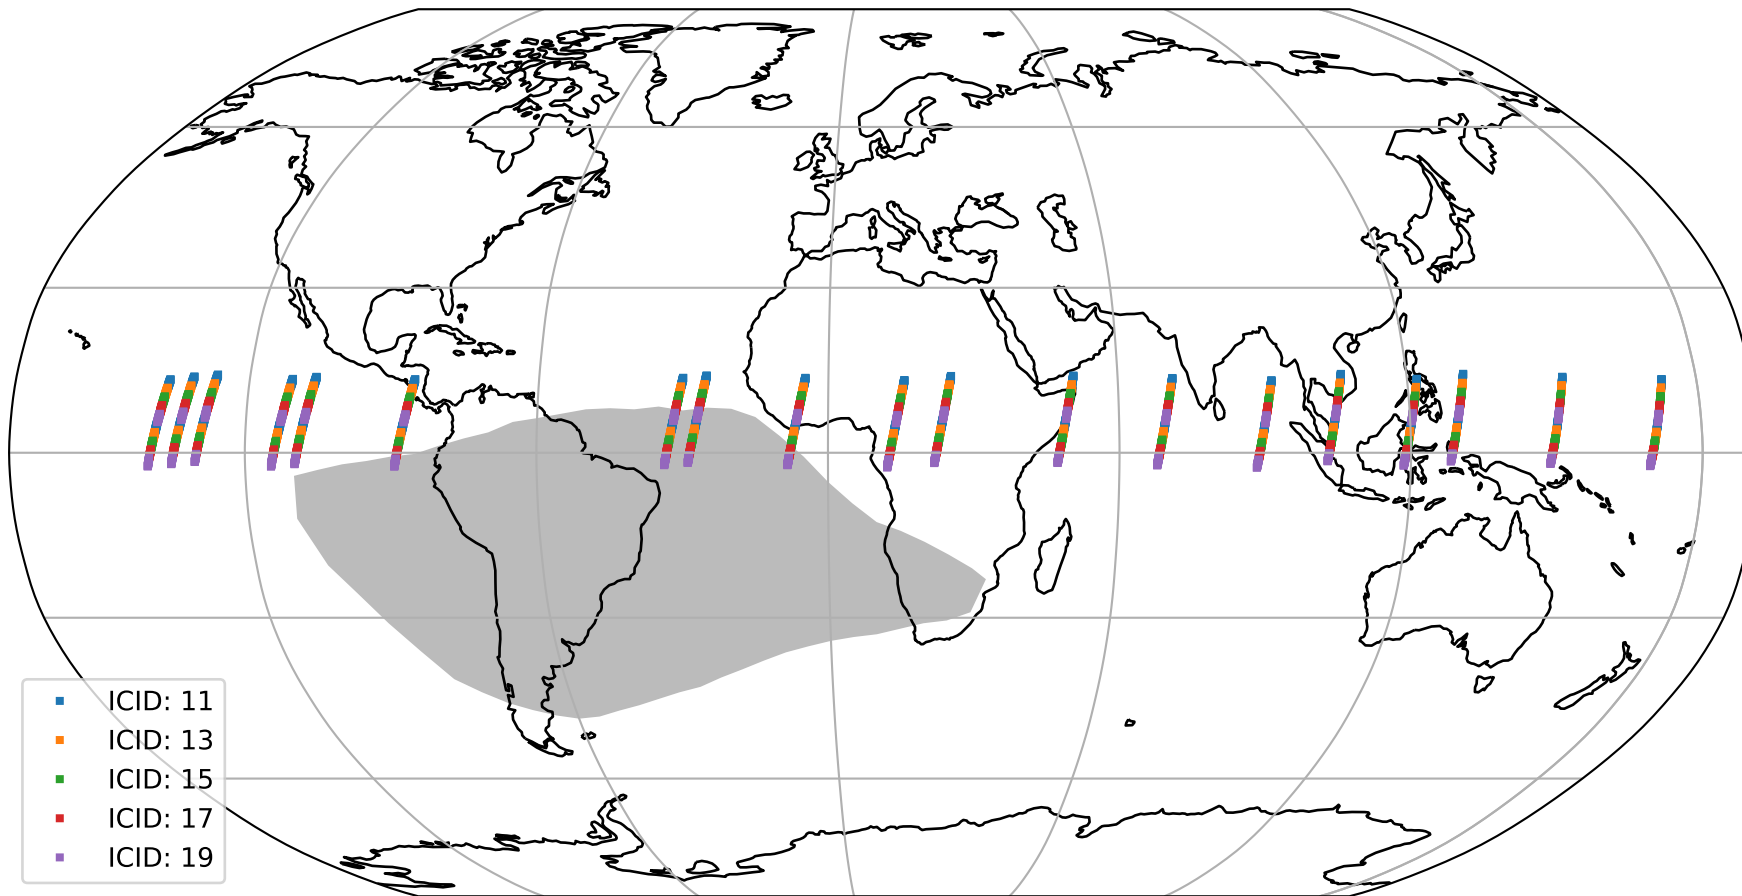

# Tropomi SWIR offset (official)

orbits : 19 in [20347, 20392]  
coverage : 2021-09-16 / 2021-09-19  
median : 29.063  $\mu\text{V}$   
spread : 14.617  $\mu\text{V}$   
created : 2023-08-21T15:04:28

# Tropomi SWIR offset (official)

value compared with SWIR offset CKD

orbits : 19 in [20347, 20392]  
coverage : 2021-09-16 / 2021-09-19  
median : -0.056539 mV  
spread : 0.40308 mV  
created : 2023-08-21T15:04:29

# Tropomi SWIR offset (official) ground-tracks of Sentinel-5P

orbits : 19 in [20347, 20392]  
coverage : 2021-09-16 / 2021-09-19  
created : 2023-08-21T15:04:29

- ICID: 11
- ICID: 13
- ICID: 15
- ICID: 17
- ICID: 19

# Tropomi SWIR offset (official)

orbits : [2827, 20392]  
coverage : 2018-04-30 / 2021-09-19  
created : 2023-08-21T15:04:30