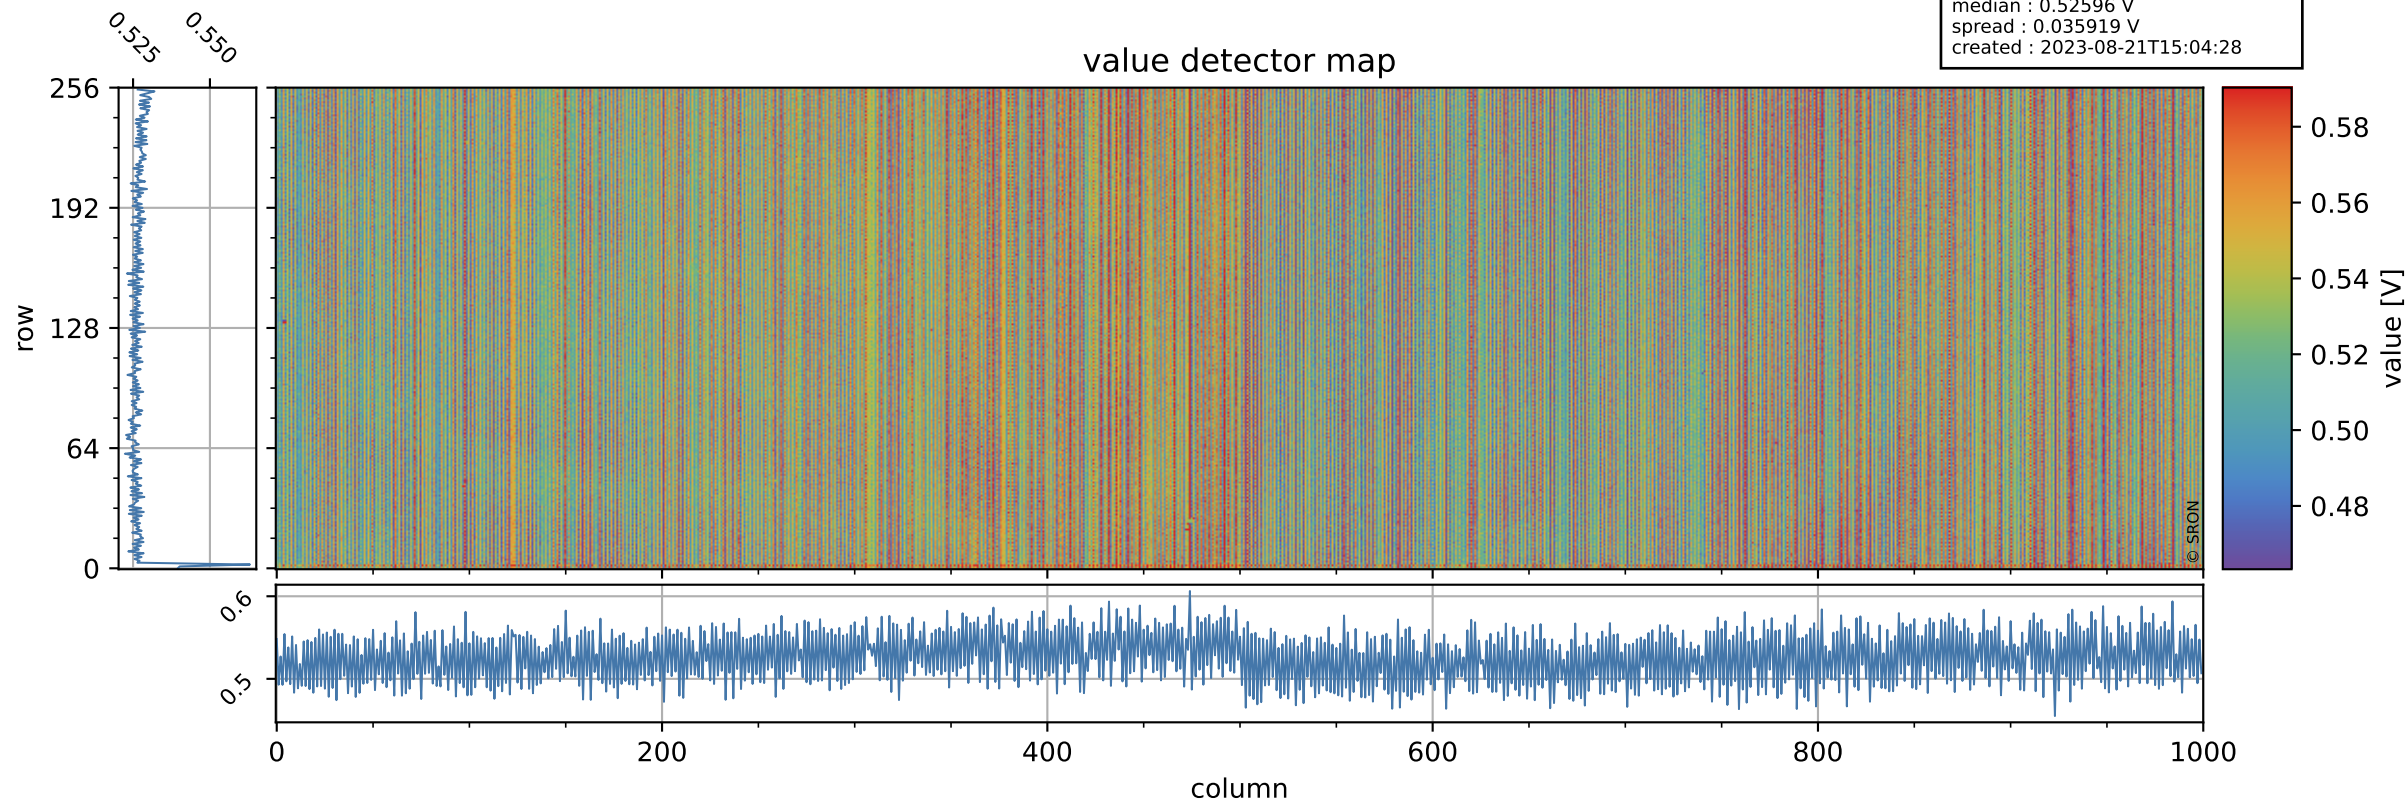

# Tropomi SWIR offset (official)

orbits : 19 in [20347, 20392]  
coverage : 2021-09-16 / 2021-09-19  
median : 0.52596 V  
spread : 0.035919 V  
created : 2023-08-21T15:04:28

## value detector map

# Tropomi SWIR offset (official)

orbits : 19 in [20347, 20392]  
coverage : 2021-09-16 / 2021-09-19  
median : 29.063  $\mu\text{V}$   
spread : 14.617  $\mu\text{V}$   
created : 2023-08-21T15:04:28

# Tropomi SWIR offset (official) ground-tracks of Sentinel-5P

orbits : 19 in [20347, 20392]  
coverage : 2021-09-16 / 2021-09-19  
created : 2023-08-21T15:04:29

- ICID: 11
- ICID: 13
- ICID: 15
- ICID: 17
- ICID: 19