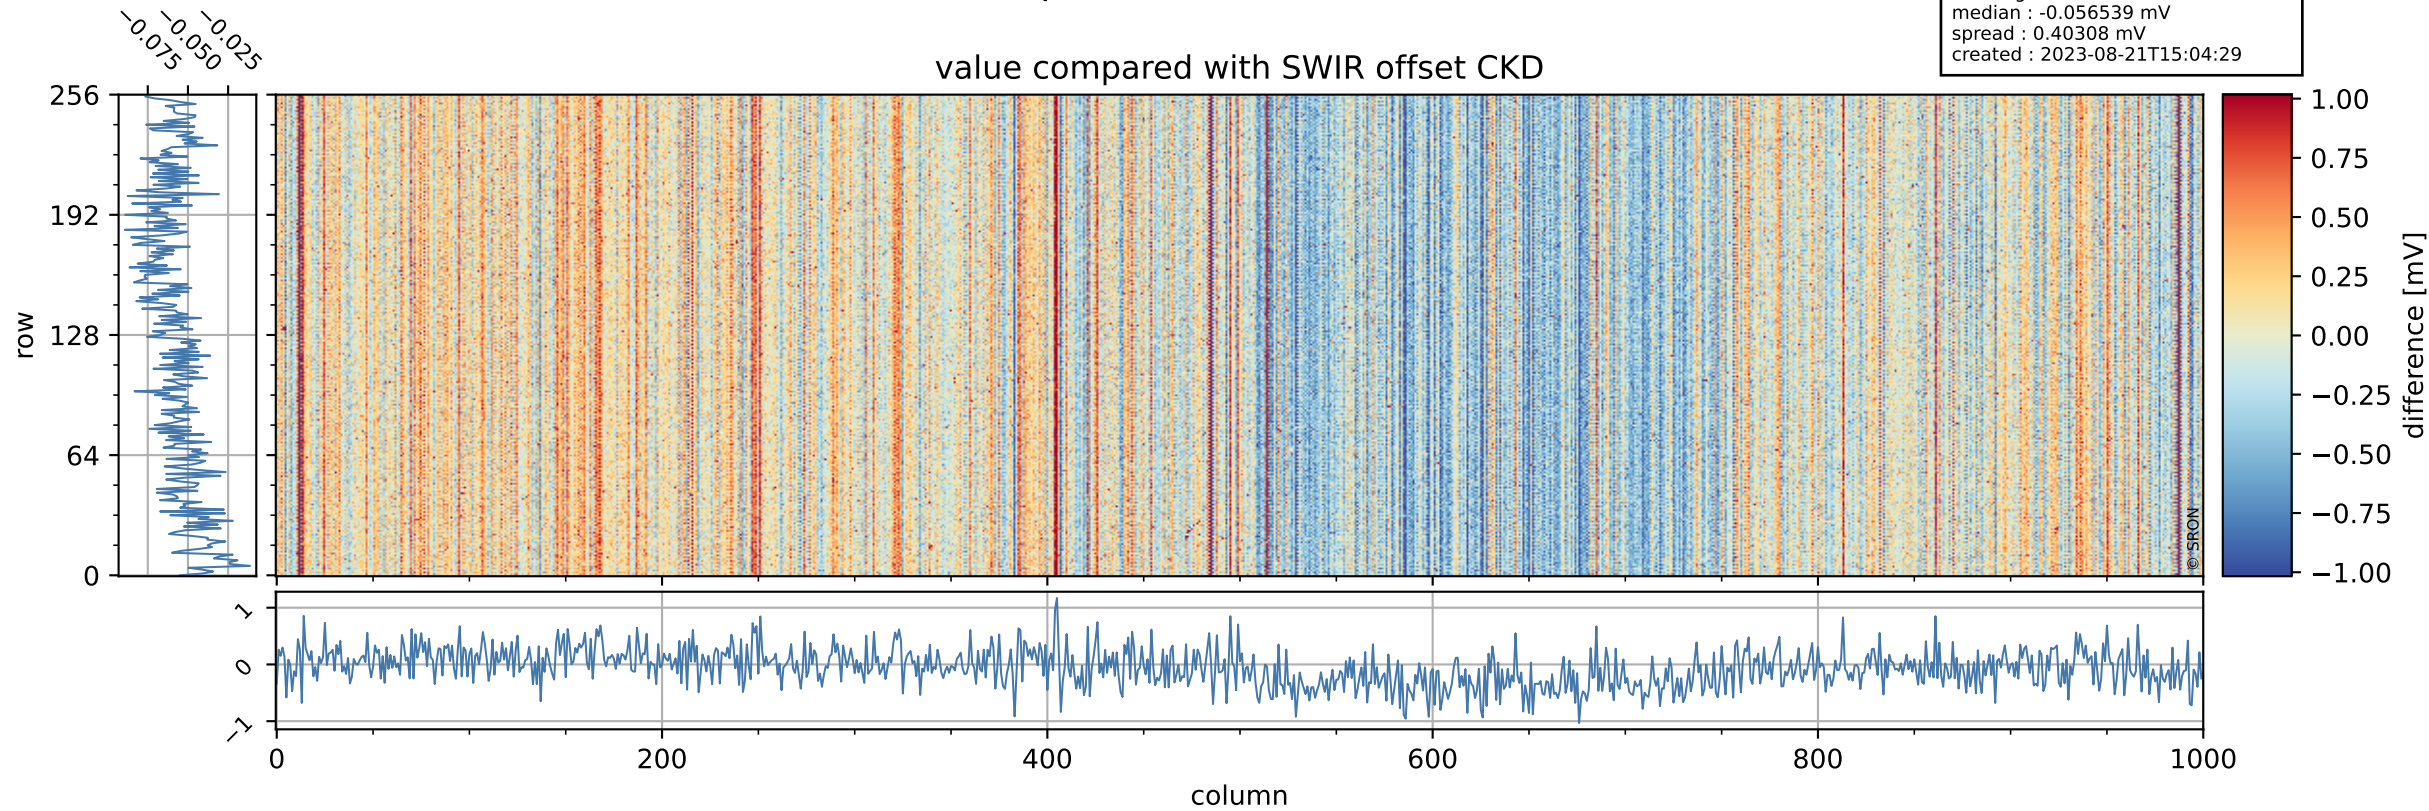

## value detector map

# Tropomi SWIR offset (official)

orbits : 19 in [20347, 20392]  
coverage : 2021-09-16 / 2021-09-19  
median : 29.063  $\mu\text{V}$   
spread : 14.617  $\mu\text{V}$   
created : 2023-08-21T15:04:28

# Tropomi SWIR offset (official)

value compared with SWIR offset CKD

orbits : 19 in [20347, 20392]  
coverage : 2021-09-16 / 2021-09-19  
median : -0.056539 mV  
spread : 0.40308 mV  
created : 2023-08-21T15:04:29

# Tropomi SWIR offset (official) ground-tracks of Sentinel-5P

orbits : 19 in [20347, 20392]  
coverage : 2021-09-16 / 2021-09-19  
created : 2023-08-21T15:04:29

- ICID: 11
- ICID: 13
- ICID: 15
- ICID: 17
- ICID: 19