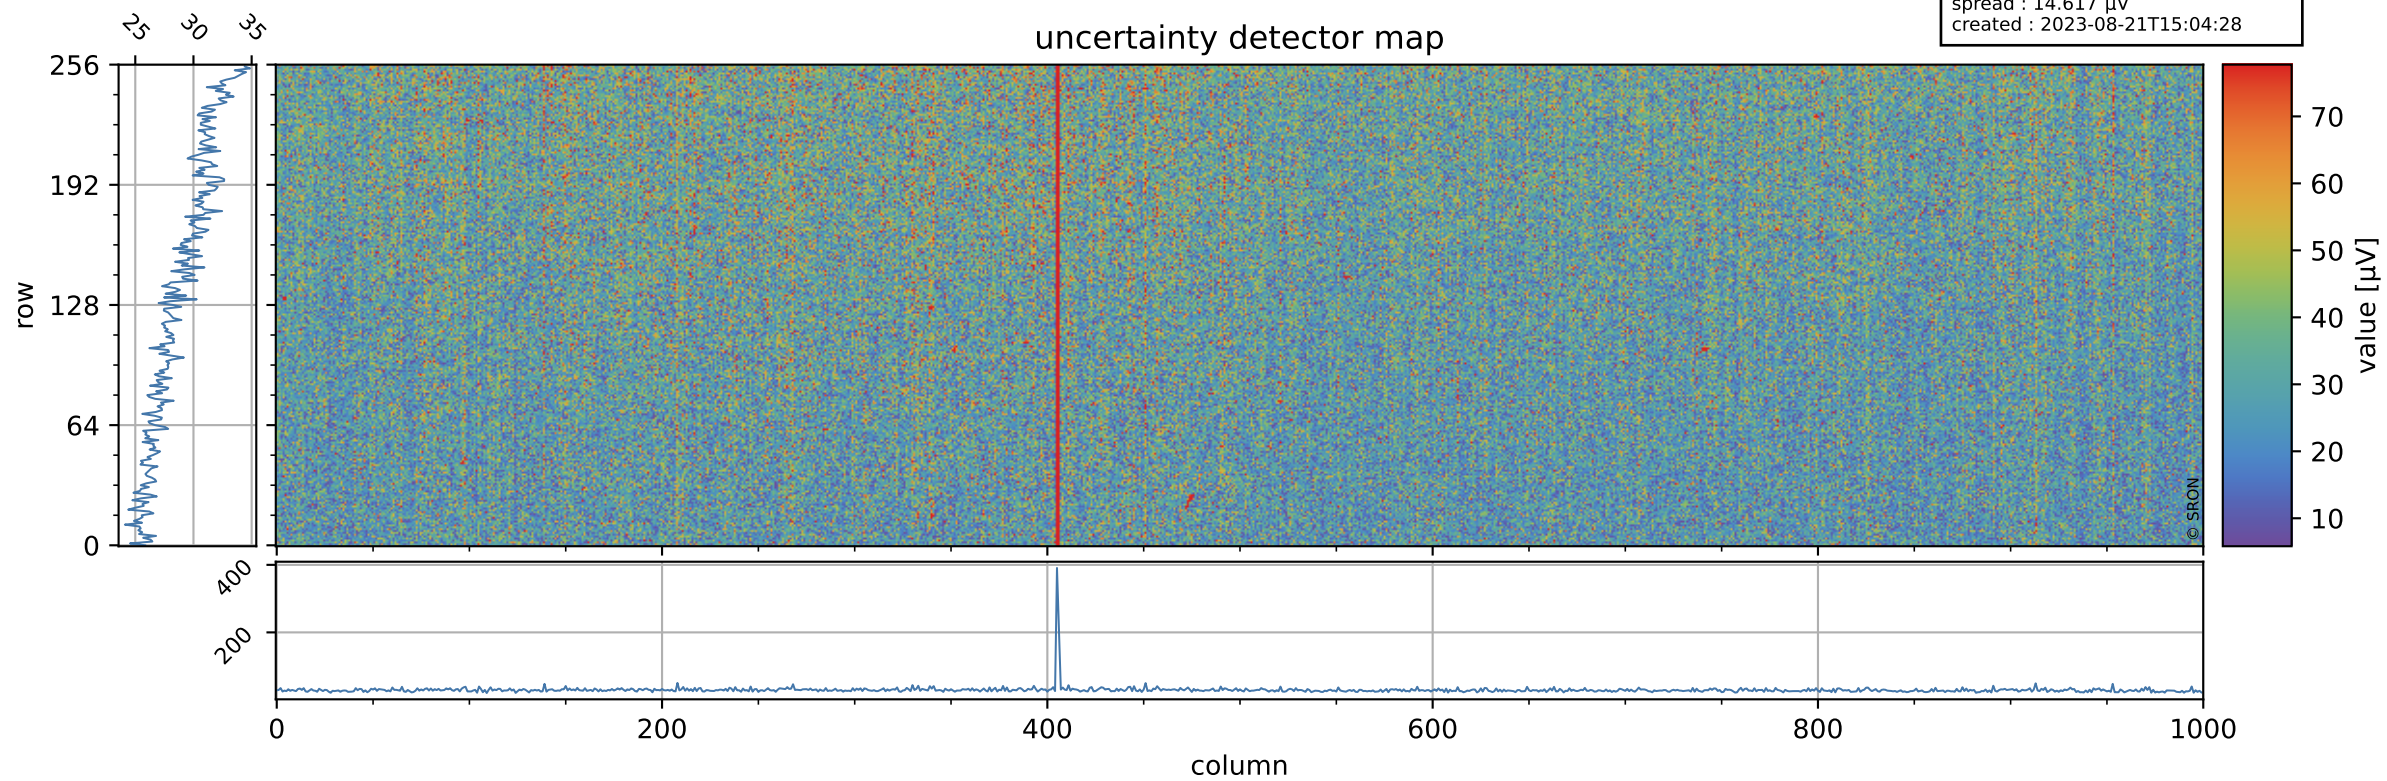

# Tropomi SWIR offset (official)

orbits : 19 in [20347, 20392]  
coverage : 2021-09-16 / 2021-09-19  
median : 0.52596 V  
spread : 0.035919 V  
created : 2023-08-21T15:04:28

## value detector map

# Tropomi SWIR offset (official)

orbits : 19 in [20347, 20392]  
coverage : 2021-09-16 / 2021-09-19  
median : 29.063  $\mu\text{V}$   
spread : 14.617  $\mu\text{V}$   
created : 2023-08-21T15:04:28

# Tropomi SWIR offset (official) ground-tracks of Sentinel-5P

orbits : 19 in [20347, 20392]  
coverage : 2021-09-16 / 2021-09-19  
created : 2023-08-21T15:04:29

- ICID: 11
- ICID: 13
- ICID: 15
- ICID: 17
- ICID: 19