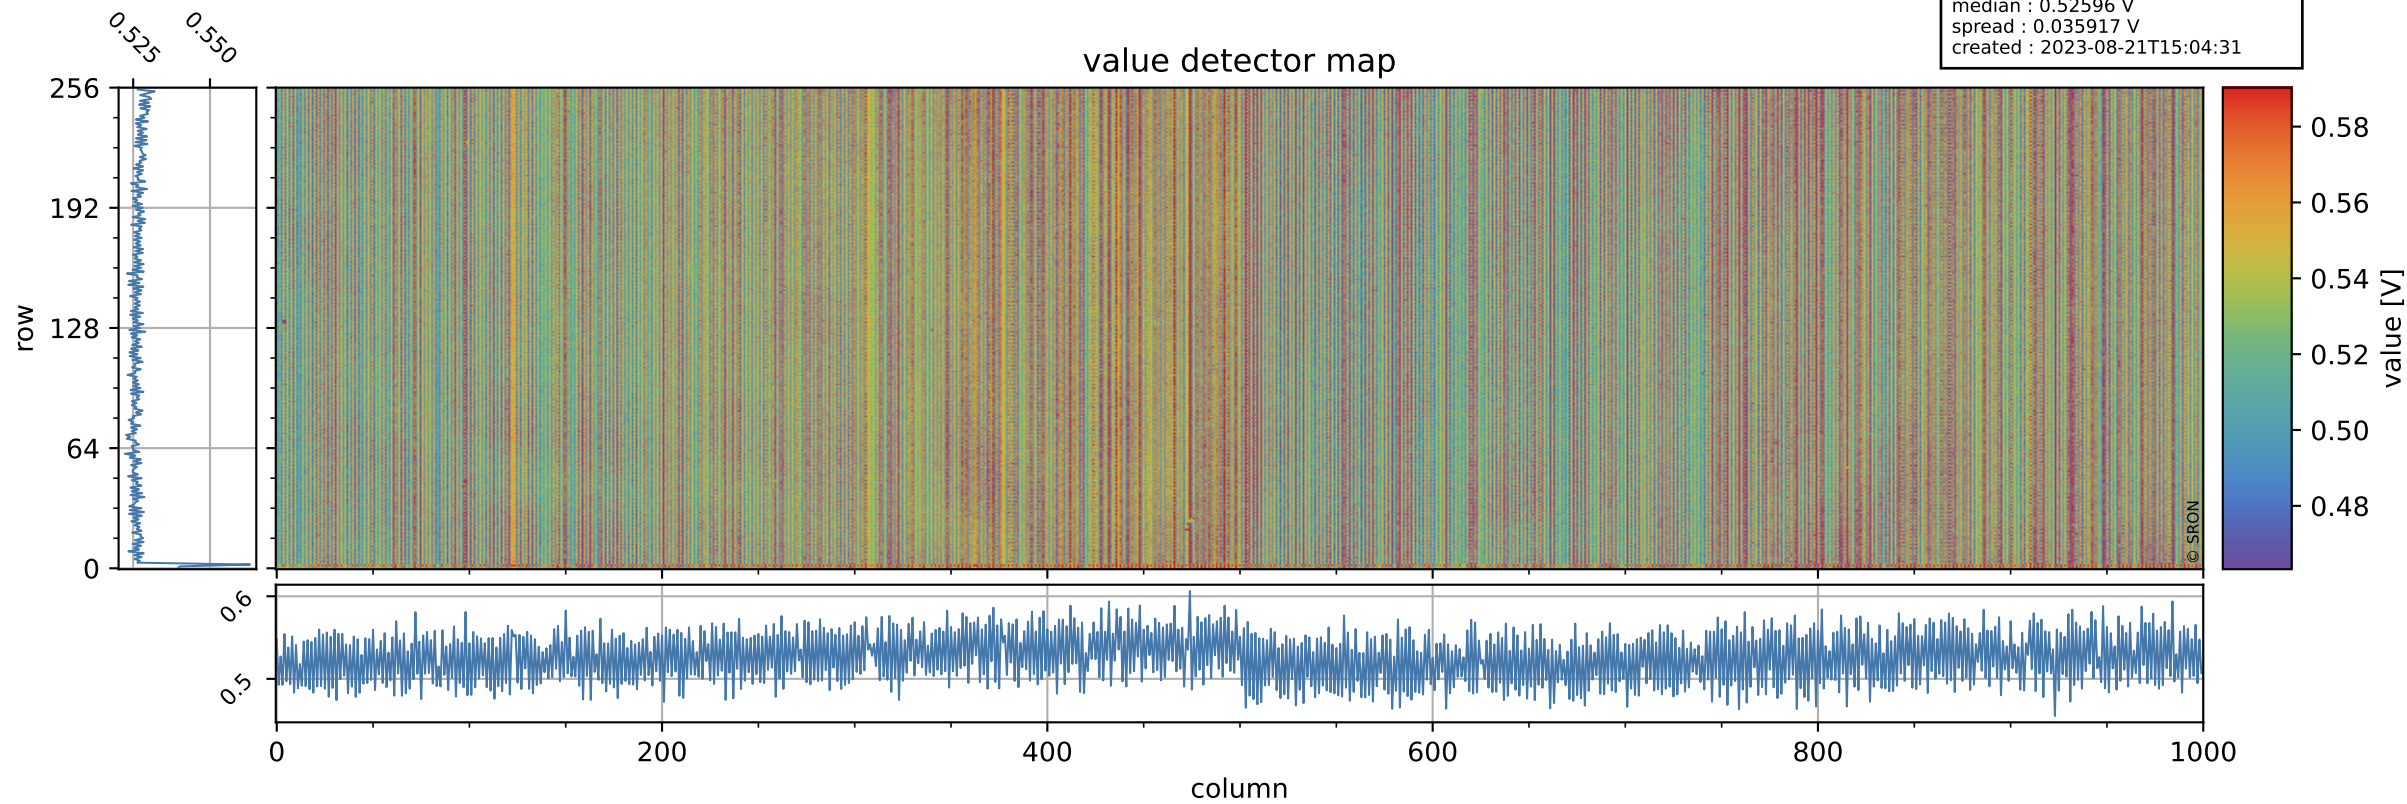

# Tropomi SWIR offset (official)

orbits : 20 in [20362, 20407]  
coverage : 2021-09-17 / 2021-09-20  
median : 0.52596 V  
spread : 0.035917 V  
created : 2023-08-21T15:04:31

## value detector map

# Tropomi SWIR offset (official)

orbits : 20 in [20362, 20407]  
coverage : 2021-09-17 / 2021-09-20  
median : 29.581  $\mu\text{V}$   
spread : 14.954  $\mu\text{V}$   
created : 2023-08-21T15:04:31

# Tropomi SWIR offset (official) ground-tracks of Sentinel-5P

orbits : 20 in [20362, 20407]  
coverage : 2021-09-17 / 2021-09-20  
created : 2023-08-21T15:04:33