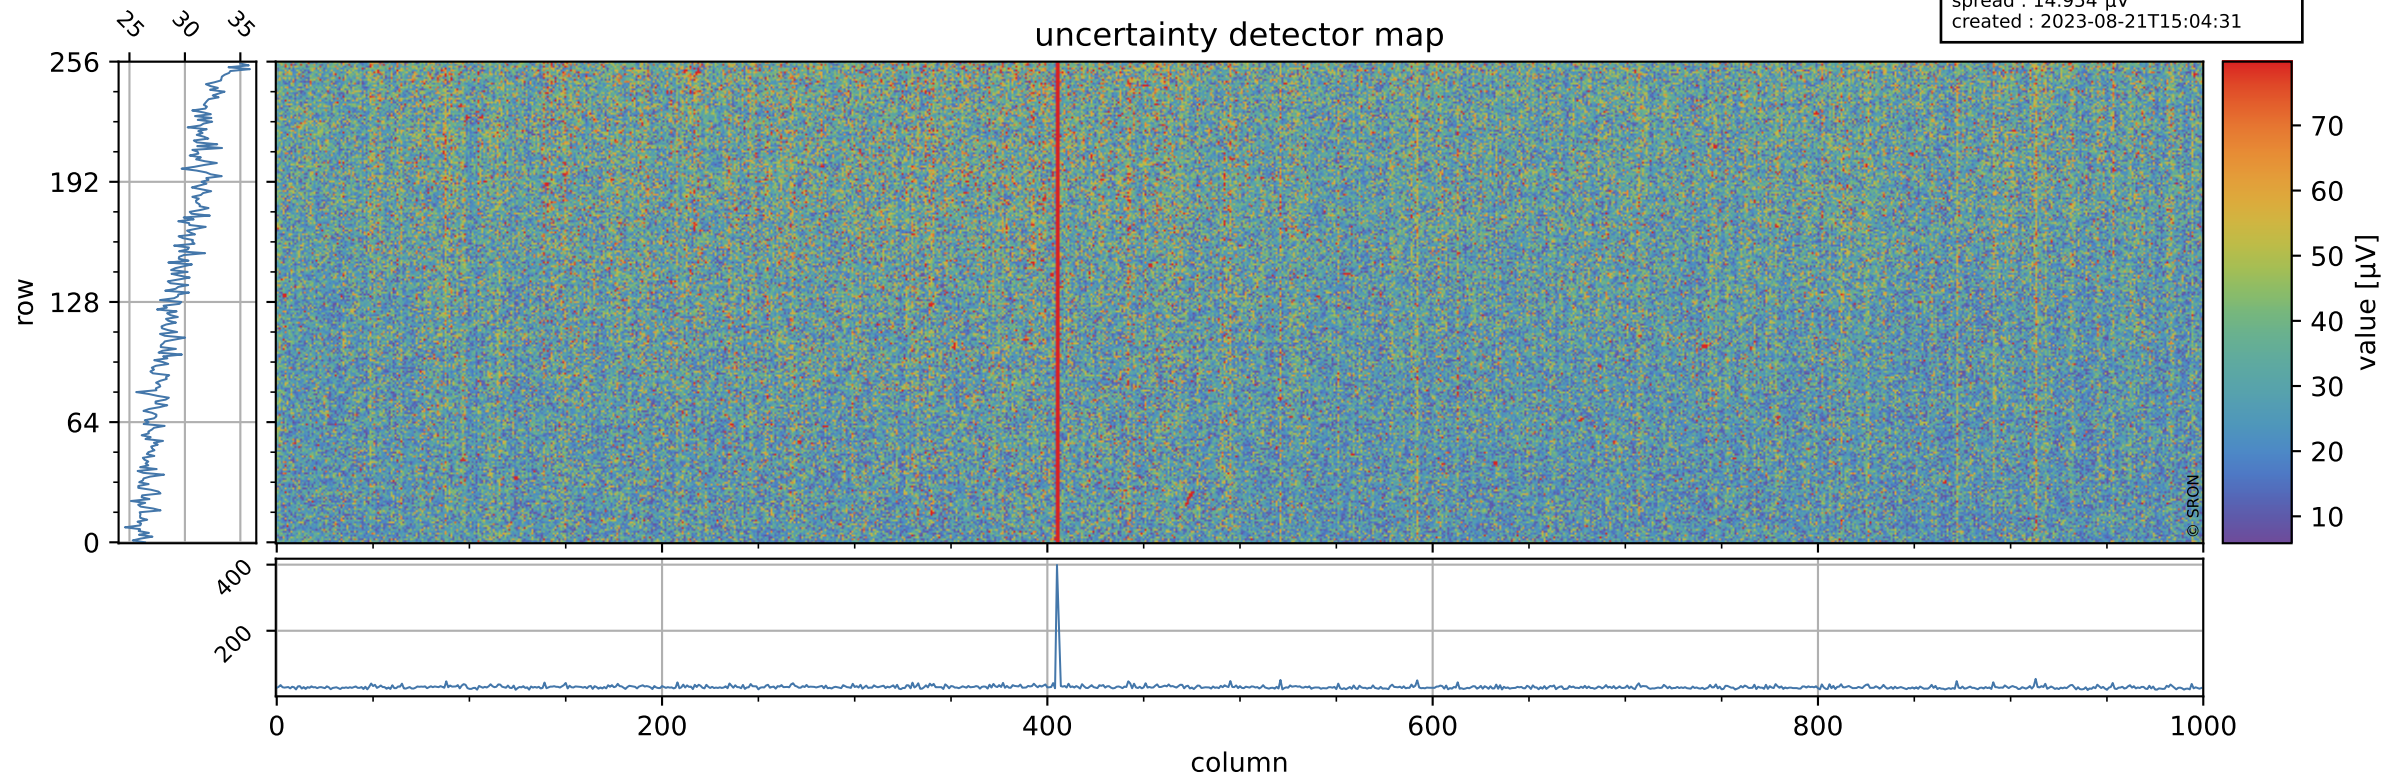

# Tropomi SWIR offset (official)

orbits : 20 in [20362, 20407]  
coverage : 2021-09-17 / 2021-09-20  
median : 0.52596 V  
spread : 0.035917 V  
created : 2023-08-21T15:04:31

## value detector map

# Tropomi SWIR offset (official)

orbits : 20 in [20362, 20407]  
coverage : 2021-09-17 / 2021-09-20  
median : 29.581  $\mu\text{V}$   
spread : 14.954  $\mu\text{V}$   
created : 2023-08-21T15:04:31

# Tropomi SWIR offset (official) ground-tracks of Sentinel-5P

orbits : 20 in [20362, 20407]  
coverage : 2021-09-17 / 2021-09-20  
created : 2023-08-21T15:04:33