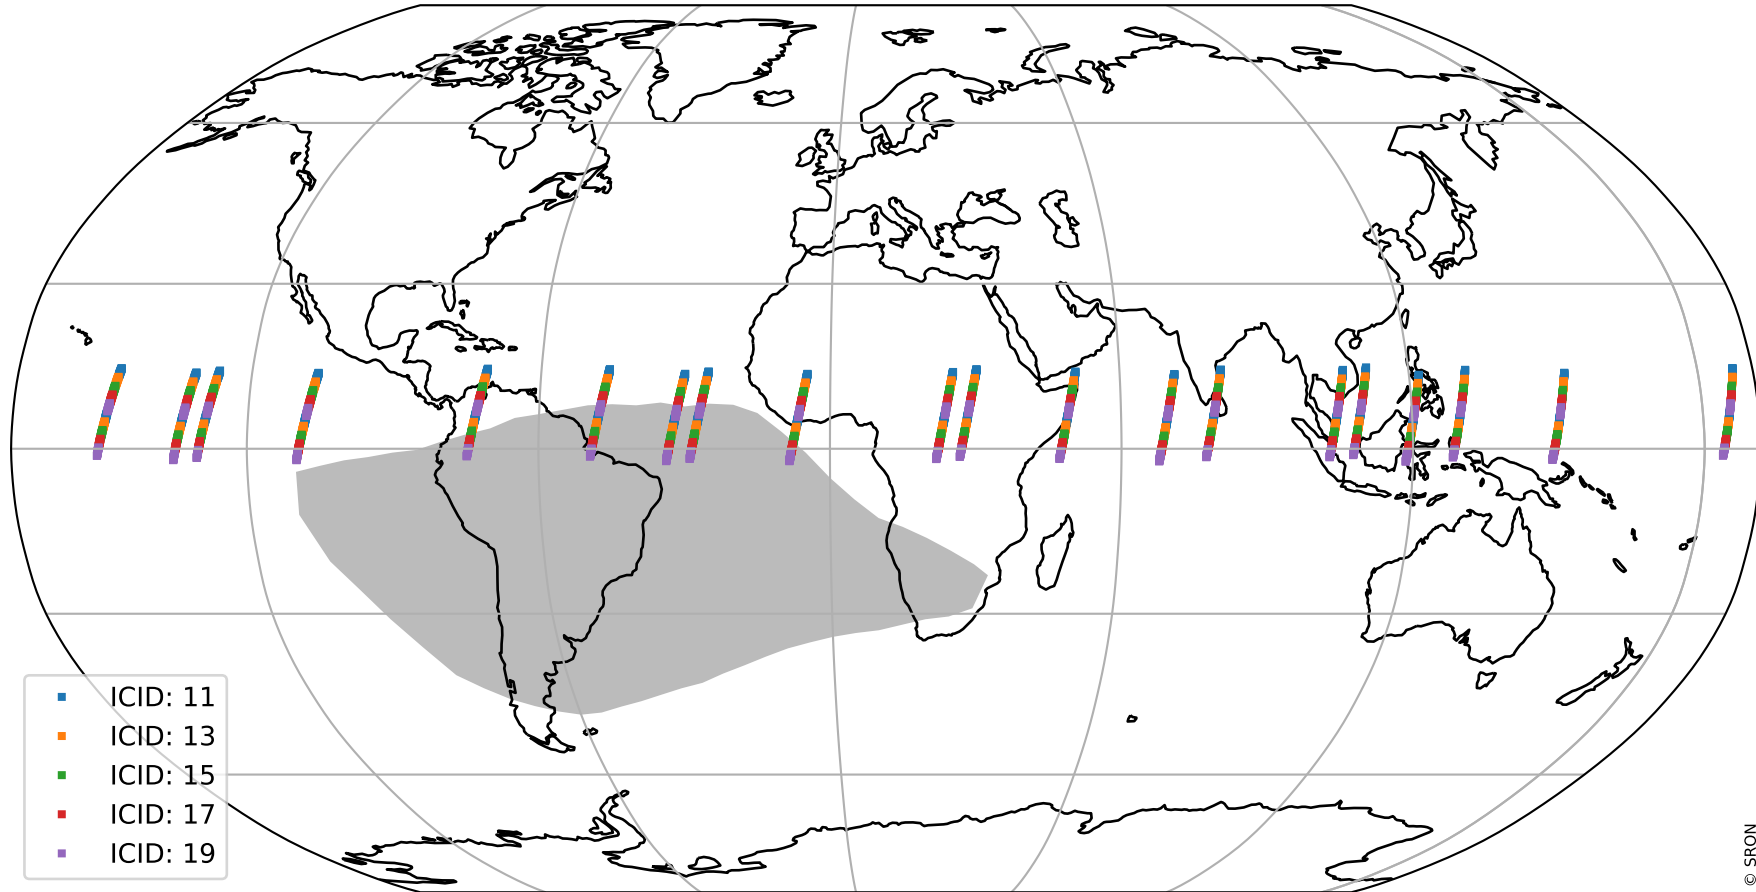

# Tropomi SWIR offset (official)

orbits : 20 in [20362, 20407]  
coverage : 2021-09-17 / 2021-09-20  
median : 29.581  $\mu\text{V}$   
spread : 14.954  $\mu\text{V}$   
created : 2023-08-21T15:04:31

# Tropomi SWIR offset (official)

value compared with SWIR offset CKD

orbits : 20 in [20362, 20407]  
coverage : 2021-09-17 / 2021-09-20  
median : -0.061842 mV  
spread : 0.40371 mV  
created : 2023-08-21T15:04:32

# Tropomi SWIR offset (official) ground-tracks of Sentinel-5P

orbits : 20 in [20362, 20407]  
coverage : 2021-09-17 / 2021-09-20  
created : 2023-08-21T15:04:33

# Tropomi SWIR offset (official)

orbits : [2827, 20407]  
coverage : 2018-04-30 / 2021-09-20  
created : 2023-08-21T15:04:33