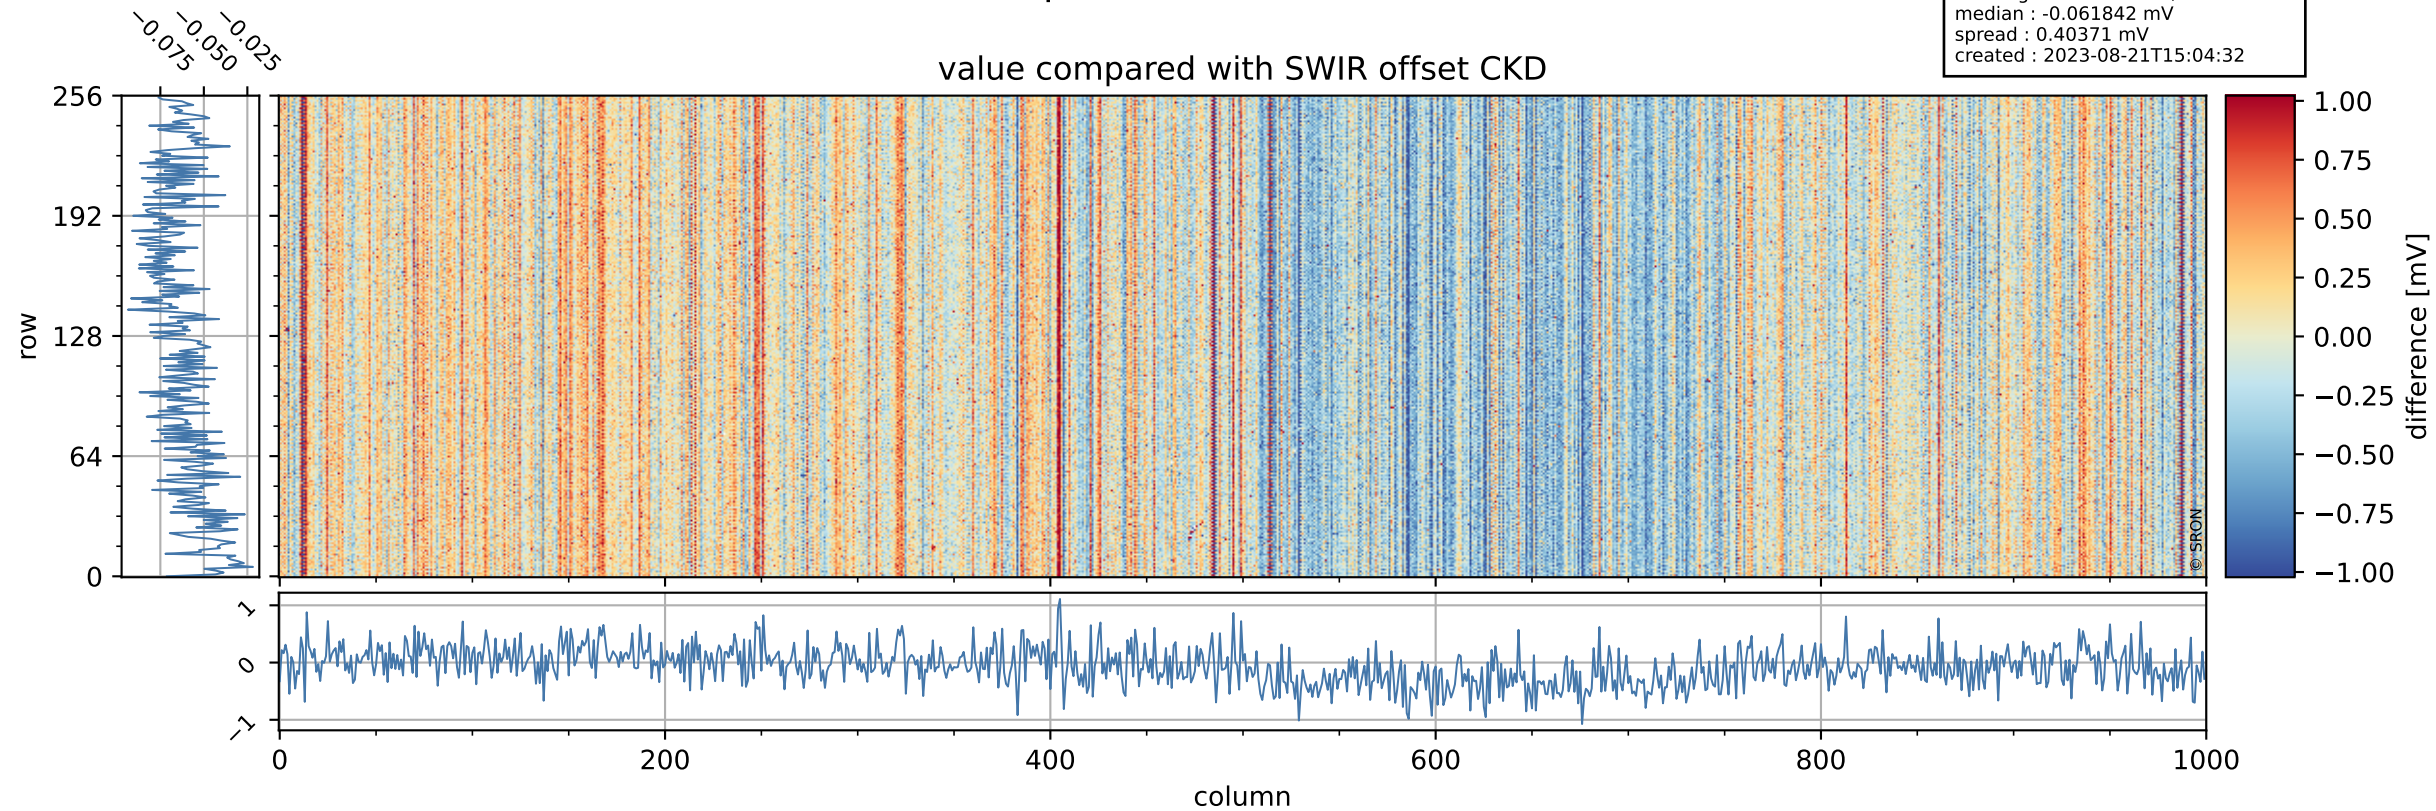

## value detector map

# Tropomi SWIR offset (official)

orbits : 20 in [20362, 20407]  
coverage : 2021-09-17 / 2021-09-20  
median : 29.581  $\mu\text{V}$   
spread : 14.954  $\mu\text{V}$   
created : 2023-08-21T15:04:31

# Tropomi SWIR offset (official) ground-tracks of Sentinel-5P

orbits : 20 in [20362, 20407]  
coverage : 2021-09-17 / 2021-09-20  
created : 2023-08-21T15:04:33

# Tropomi SWIR offset (official)

orbits : [2827, 20407]  
coverage : 2018-04-30 / 2021-09-20  
created : 2023-08-21T15:04:33