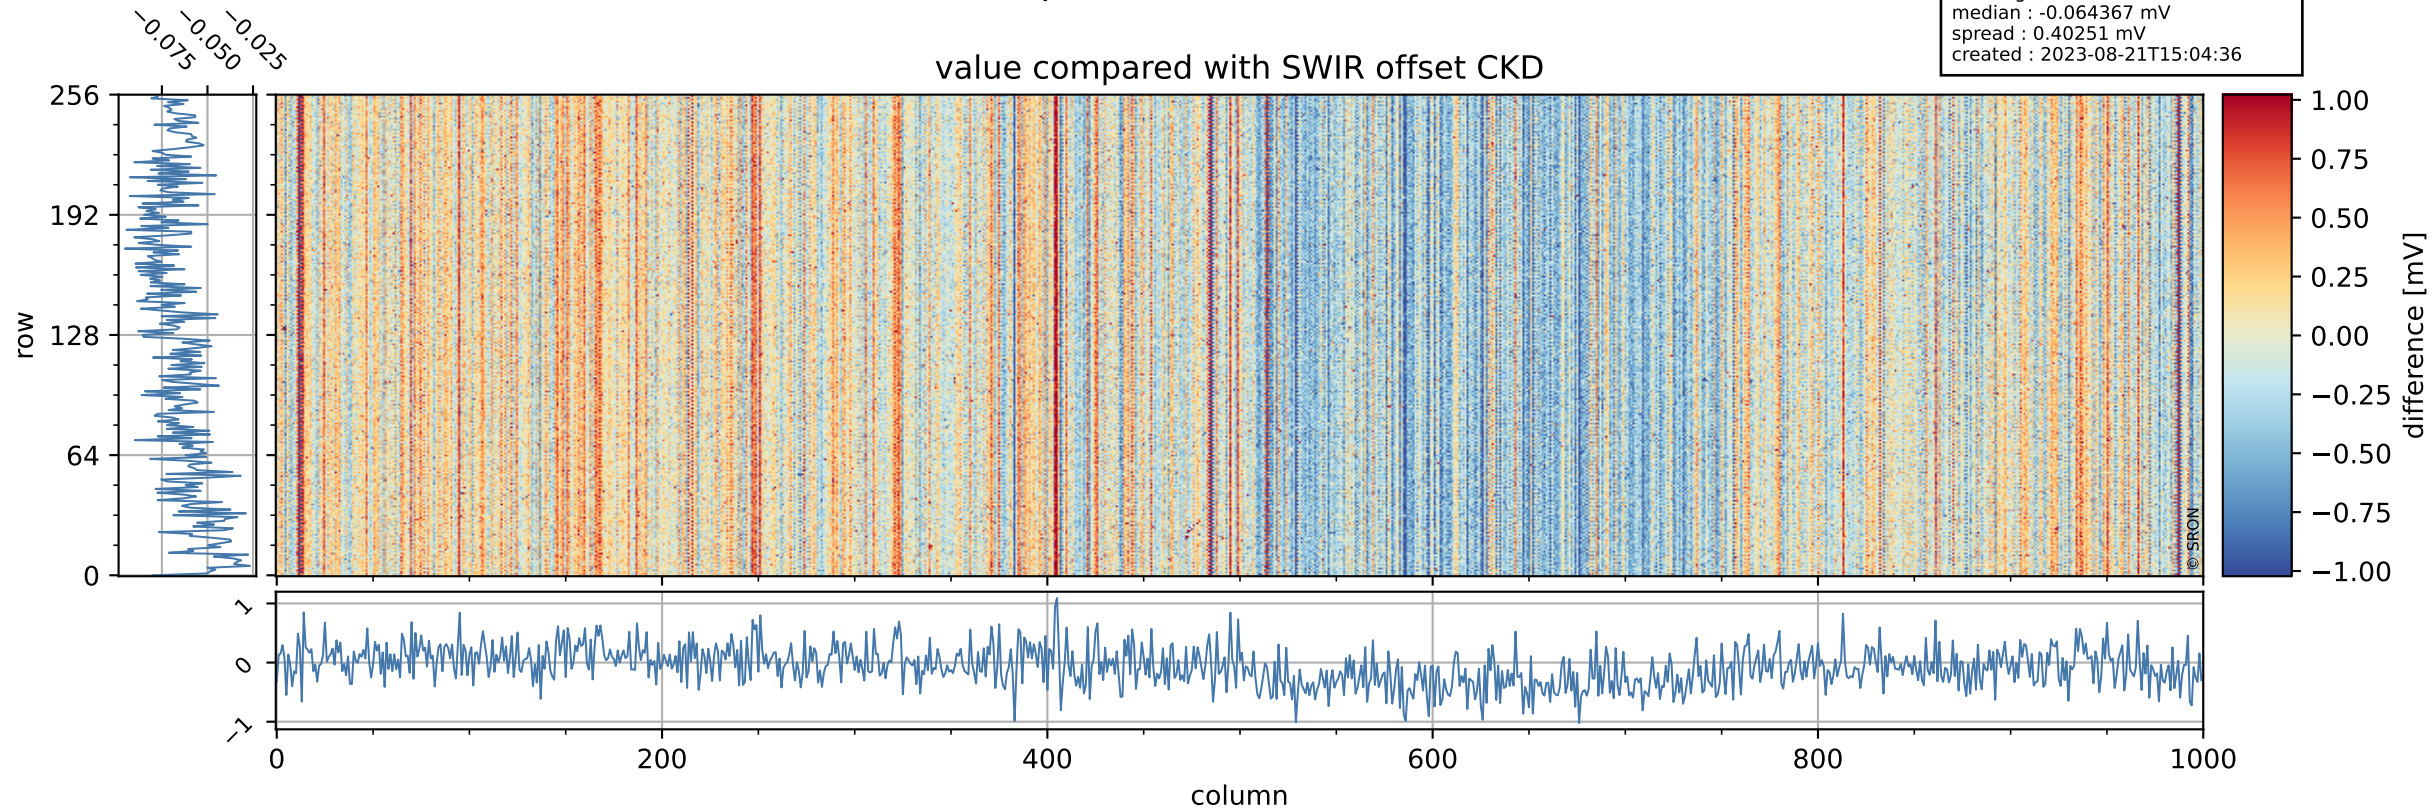

## value detector map

# Tropomi SWIR offset (official)

orbits : 19 in [20377, 20422]  
coverage : 2021-09-18 / 2021-09-21  
median : 29.869  $\mu\text{V}$   
spread : 15.09  $\mu\text{V}$   
created : 2023-08-21T15:04:35

# Tropomi SWIR offset (official)

value compared with SWIR offset CKD

orbits : 19 in [20377, 20422]  
coverage : 2021-09-18 / 2021-09-21  
median : -0.064367 mV  
spread : 0.40251 mV  
created : 2023-08-21T15:04:36

# Tropomi SWIR offset (official) ground-tracks of Sentinel-5P

orbits : 19 in [20377, 20422]  
coverage : 2021-09-18 / 2021-09-21  
created : 2023-08-21T15:04:36