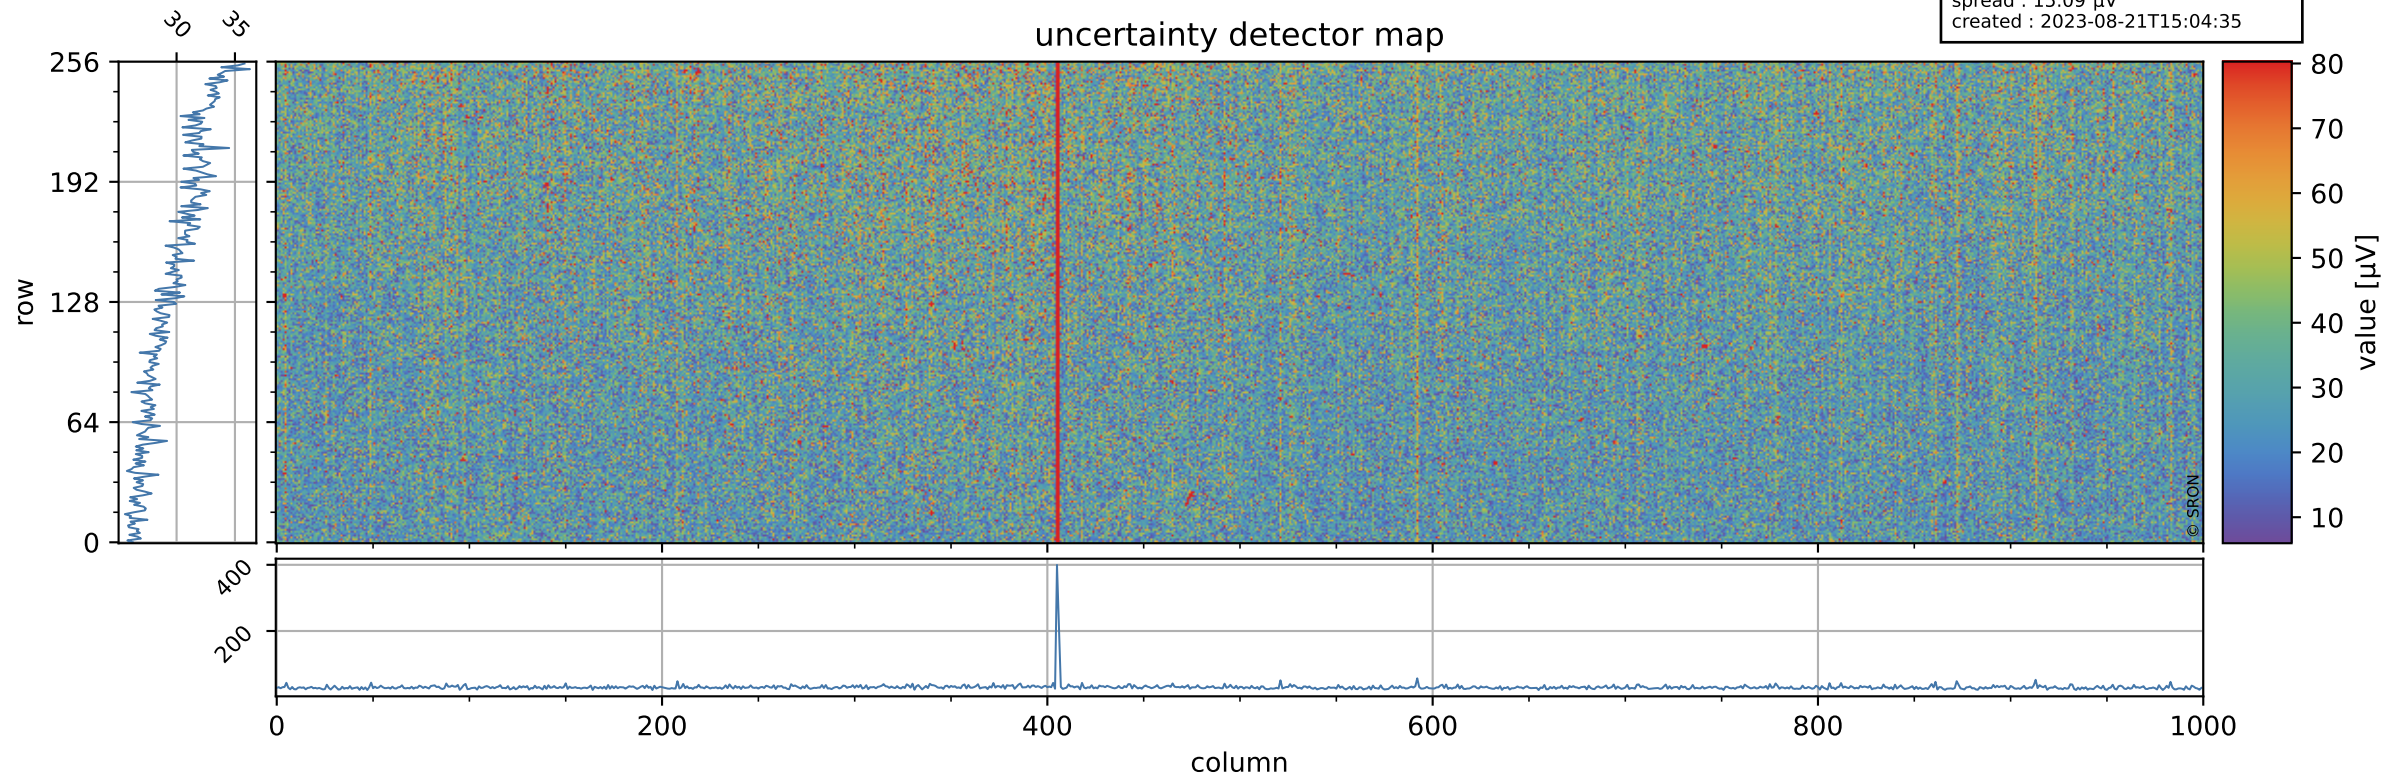

# Tropomi SWIR offset (official)

orbits : 19 in [20377, 20422]  
coverage : 2021-09-18 / 2021-09-21  
median : 0.52596 V  
spread : 0.035915 V  
created : 2023-08-21T15:04:35

## value detector map

# Tropomi SWIR offset (official)

orbits : 19 in [20377, 20422]  
coverage : 2021-09-18 / 2021-09-21  
median : 29.869  $\mu\text{V}$   
spread : 15.09  $\mu\text{V}$   
created : 2023-08-21T15:04:35

# Tropomi SWIR offset (official) ground-tracks of Sentinel-5P

orbits : 19 in [20377, 20422]  
coverage : 2021-09-18 / 2021-09-21  
created : 2023-08-21T15:04:36