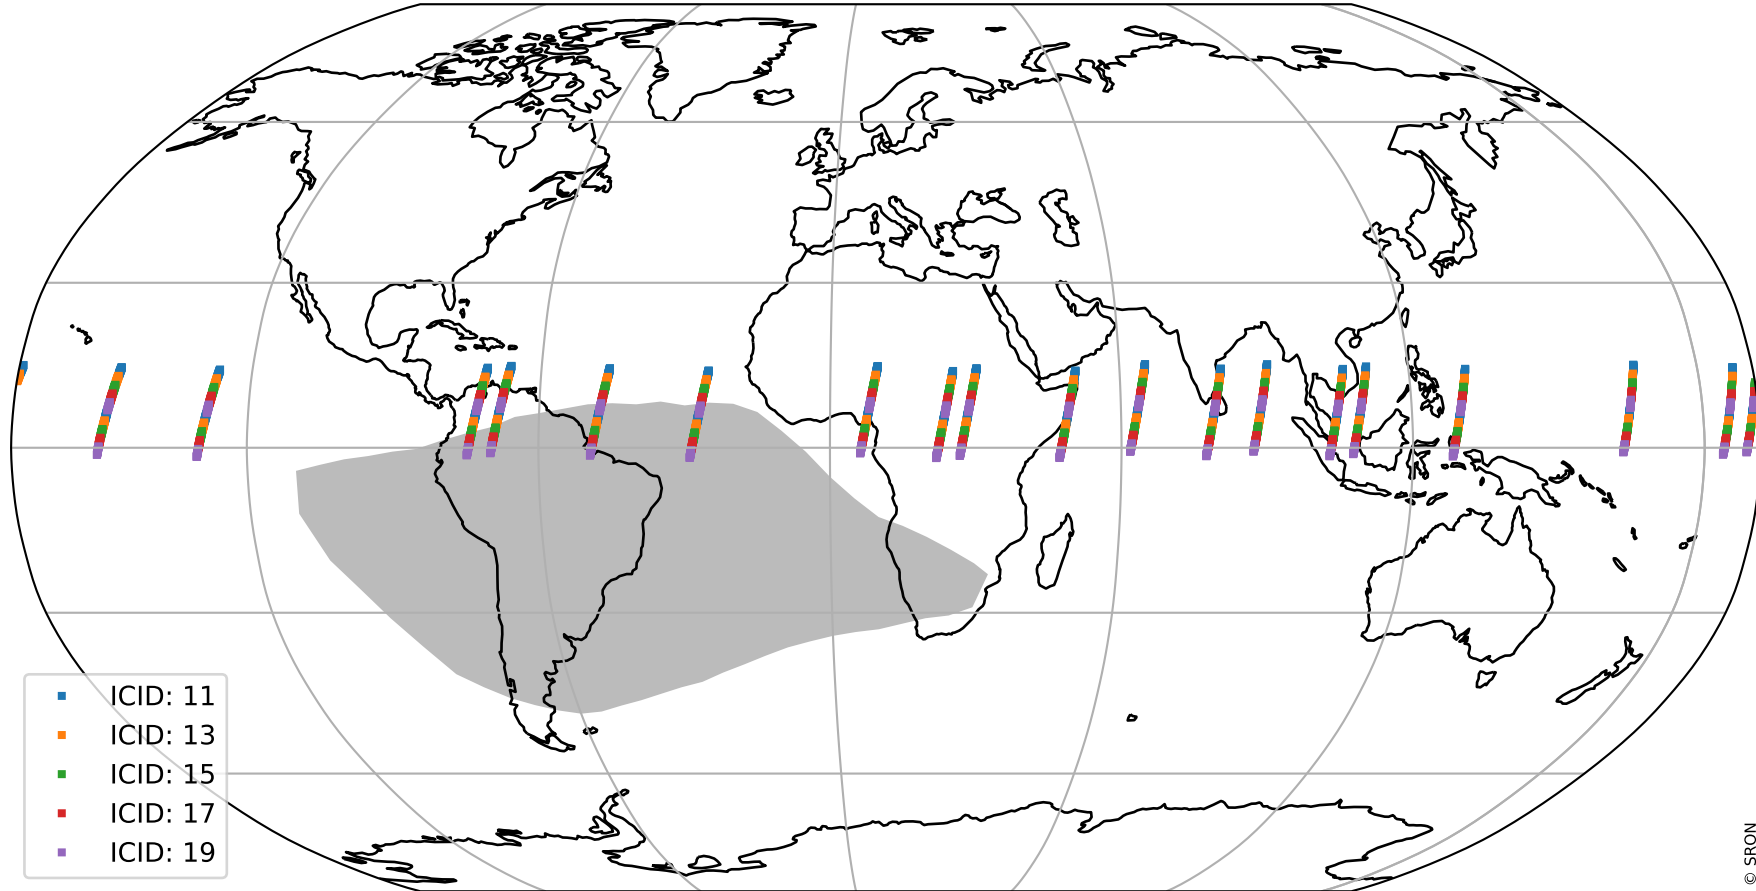

# Tropomi SWIR offset (official)

orbits : 19 in [20377, 20422]  
coverage : 2021-09-18 / 2021-09-21  
median : 29.869  $\mu\text{V}$   
spread : 15.09  $\mu\text{V}$   
created : 2023-08-21T15:04:35

# Tropomi SWIR offset (official)

value compared with SWIR offset CKD

orbits : 19 in [20377, 20422]  
coverage : 2021-09-18 / 2021-09-21  
median : -0.064367 mV  
spread : 0.40251 mV  
created : 2023-08-21T15:04:36

# Tropomi SWIR offset (official) ground-tracks of Sentinel-5P

orbits : 19 in [20377, 20422]  
coverage : 2021-09-18 / 2021-09-21  
created : 2023-08-21T15:04:36

# Tropomi SWIR offset (official)

orbits : [2827, 20422]  
coverage : 2018-04-30 / 2021-09-21  
created : 2023-08-21T15:04:37