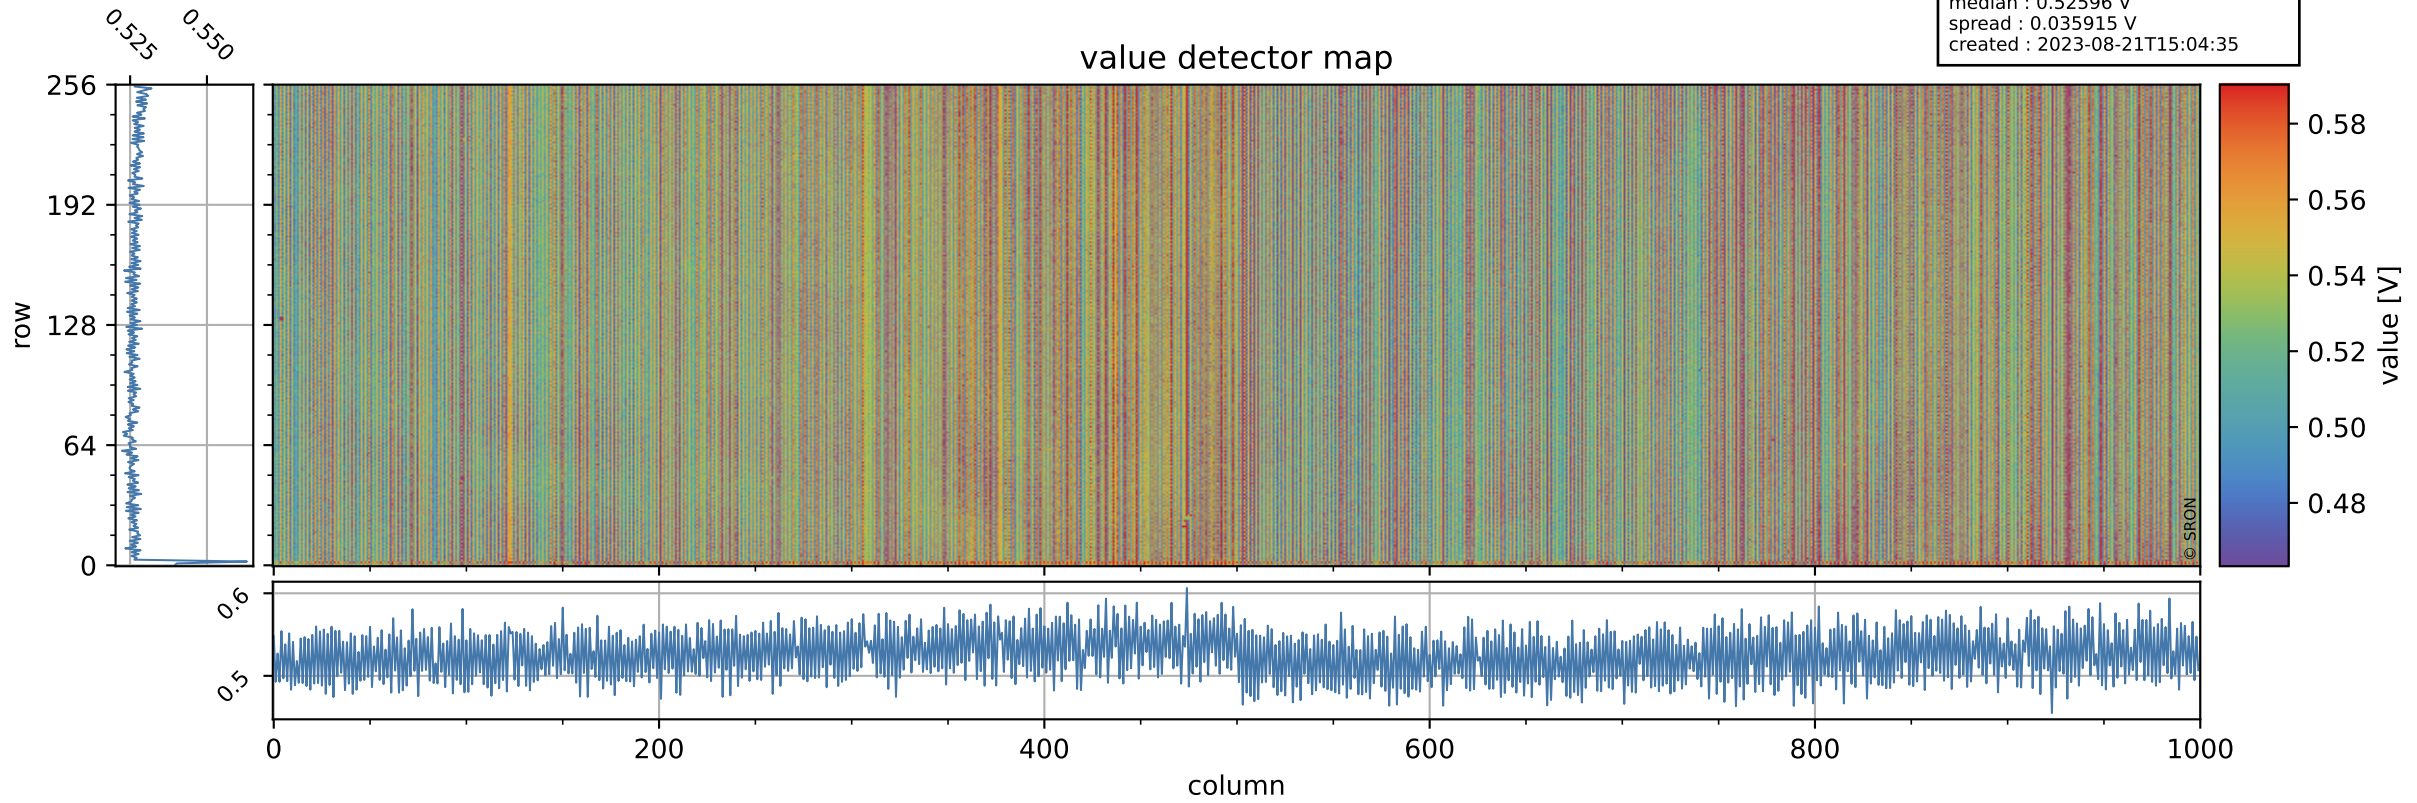

# Tropomi SWIR offset (official)

orbits : 19 in [20377, 20422]  
coverage : 2021-09-18 / 2021-09-21  
median : 0.52596 V  
spread : 0.035915 V  
created : 2023-08-21T15:04:35

## value detector map

# Tropomi SWIR offset (official)

orbits : 19 in [20377, 20422]  
coverage : 2021-09-18 / 2021-09-21  
median : 29.869  $\mu\text{V}$   
spread : 15.09  $\mu\text{V}$   
created : 2023-08-21T15:04:35

# Tropomi SWIR offset (official) ground-tracks of Sentinel-5P

orbits : 19 in [20377, 20422]  
coverage : 2021-09-18 / 2021-09-21  
created : 2023-08-21T15:04:36