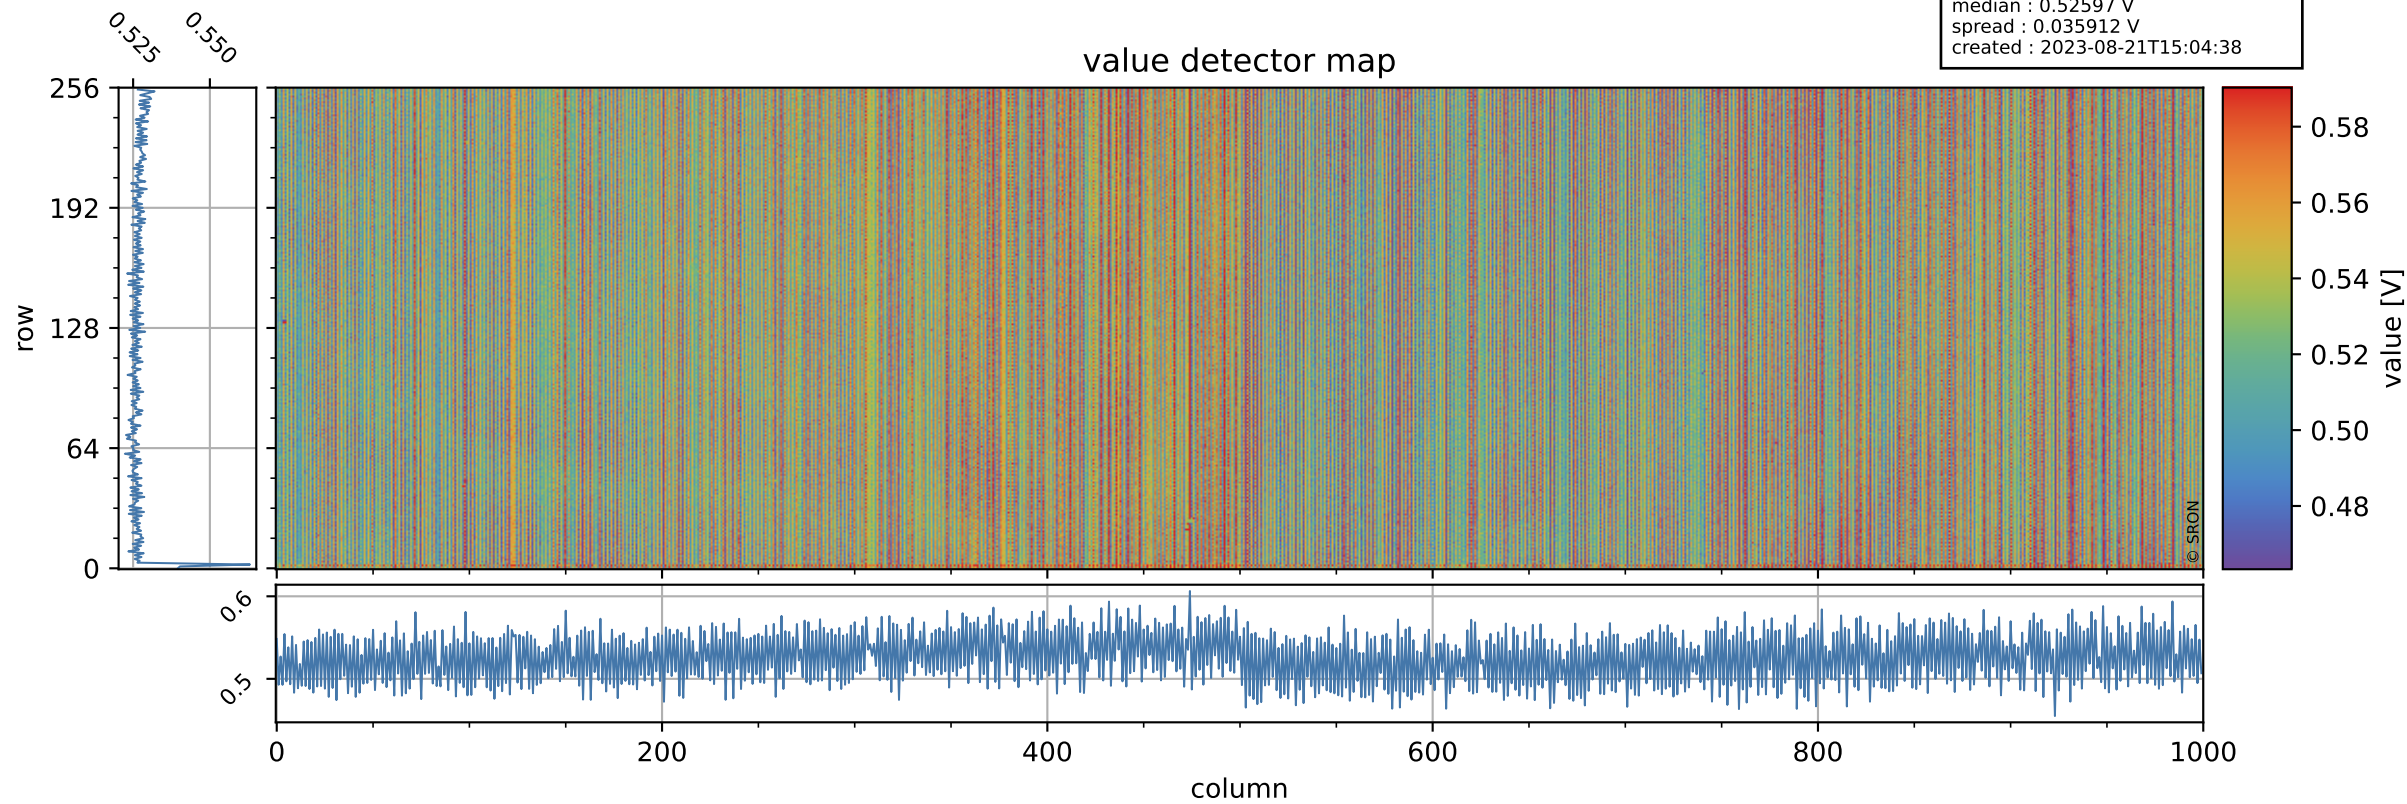

Tropomi SWIR offset (official)

orbits : 20 in [20392, 20437]
coverage : 2021-09-19 / 2021-09-22
median : 0.52597 V
spread : 0.035912 V
created : 2023-08-21T15:04:38

value detector map

Tropomi SWIR offset (official)

orbits : 20 in [20392, 20437]
coverage : 2021-09-19 / 2021-09-22
median : 29.071 μV
spread : 14.692 μV
created : 2023-08-21T15:04:38

Tropomi SWIR offset (official)

orbits : 20 in [20392, 20437]
coverage : 2021-09-19 / 2021-09-22
median : -0.044605 mV
spread : 0.40099 mV
created : 2023-08-21T15:04:39

value compared with SWIR offset CKD

Tropomi SWIR offset (official) ground-tracks of Sentinel-5P

orbits : 20 in [20392, 20437]
coverage : 2021-09-19 / 2021-09-22
created : 2023-08-21T15:04:39

Tropomi SWIR offset (official)

orbits : [2827, 20437]
coverage : 2018-04-30 / 2021-09-22
created : 2023-08-21T15:04:40

trend of detector median & temperatures