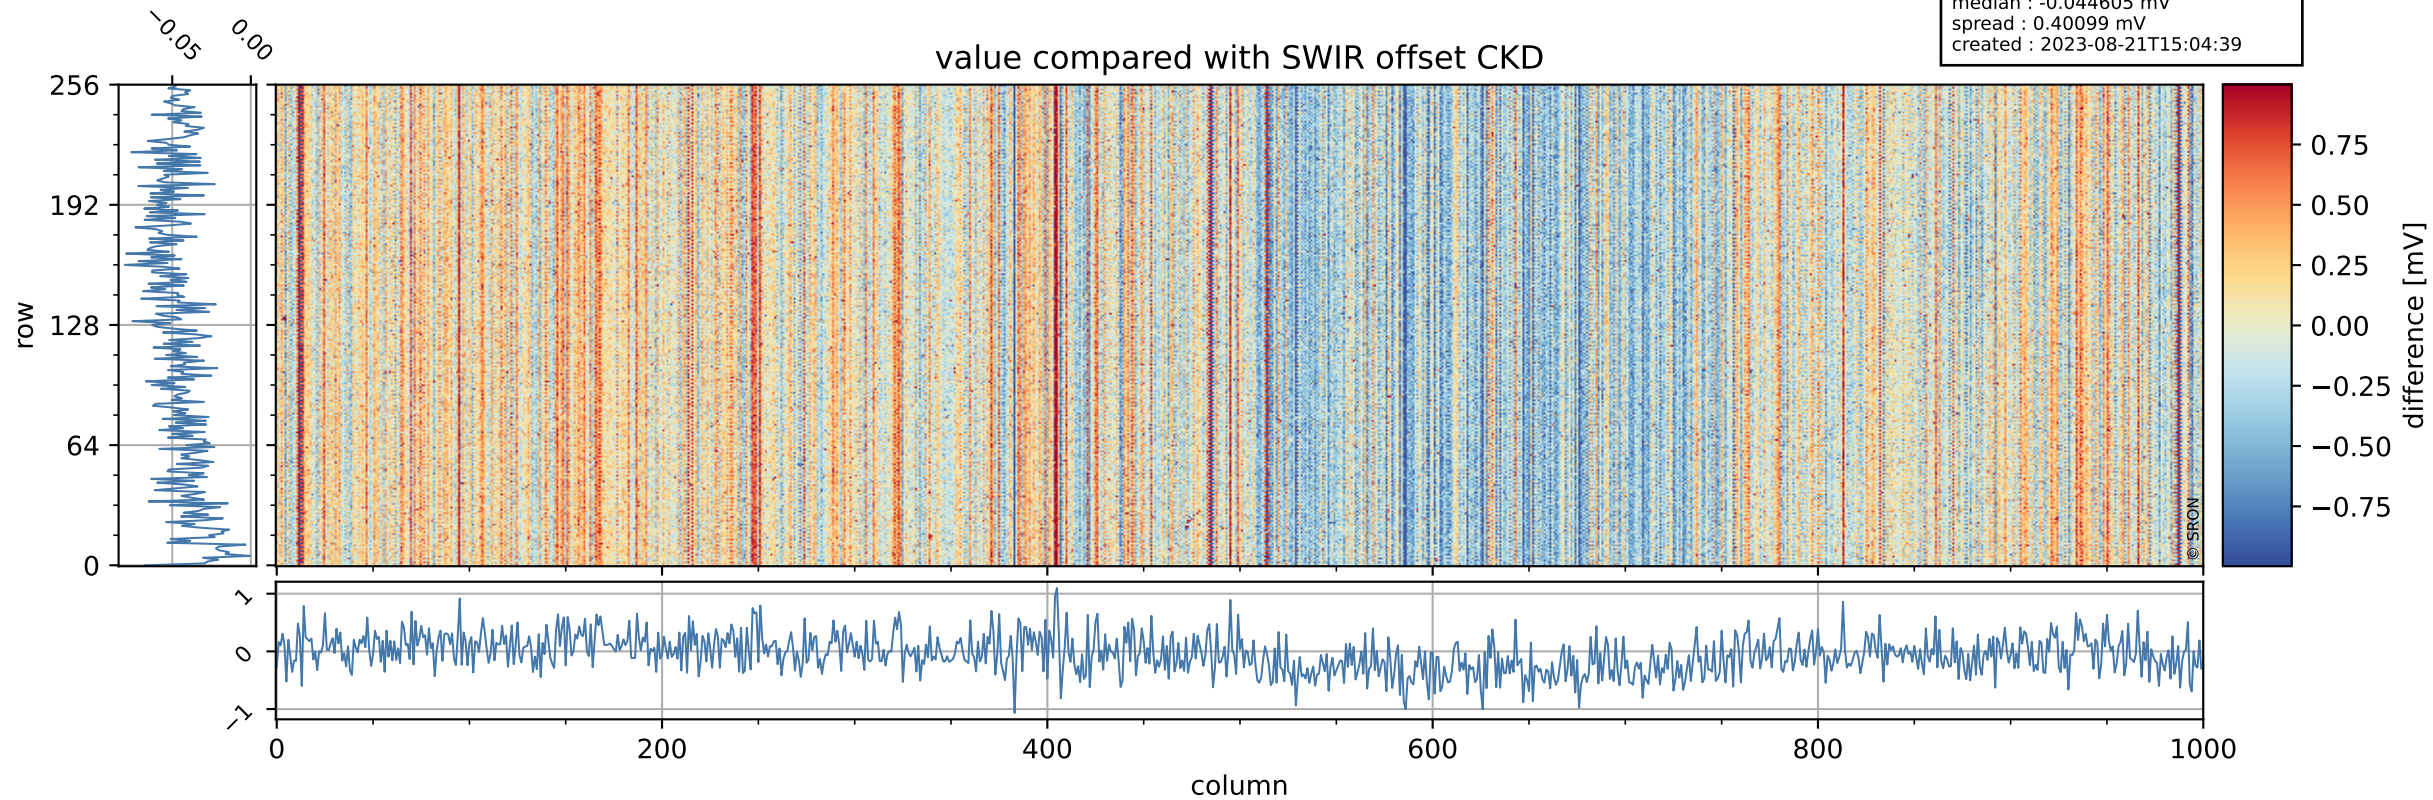

Tropomi SWIR offset (official)

orbits : 20 in [20392, 20437]
coverage : 2021-09-19 / 2021-09-22
median : 0.52597 V
spread : 0.035912 V
created : 2023-08-21T15:04:38

value detector map

Tropomi SWIR offset (official)

orbits : 20 in [20392, 20437]
coverage : 2021-09-19 / 2021-09-22
median : 29.071 μV
spread : 14.692 μV
created : 2023-08-21T15:04:38

Tropomi SWIR offset (official)

orbits : 20 in [20392, 20437]
coverage : 2021-09-19 / 2021-09-22
median : -0.044605 mV
spread : 0.40099 mV
created : 2023-08-21T15:04:39

value compared with SWIR offset CKD

Tropomi SWIR offset (official) ground-tracks of Sentinel-5P

orbits : 20 in [20392, 20437]
coverage : 2021-09-19 / 2021-09-22
created : 2023-08-21T15:04:39

Tropomi SWIR offset (official)

orbits : [2827, 20437]
coverage : 2018-04-30 / 2021-09-22
created : 2023-08-21T15:04:40

trend of detector median & temperatures