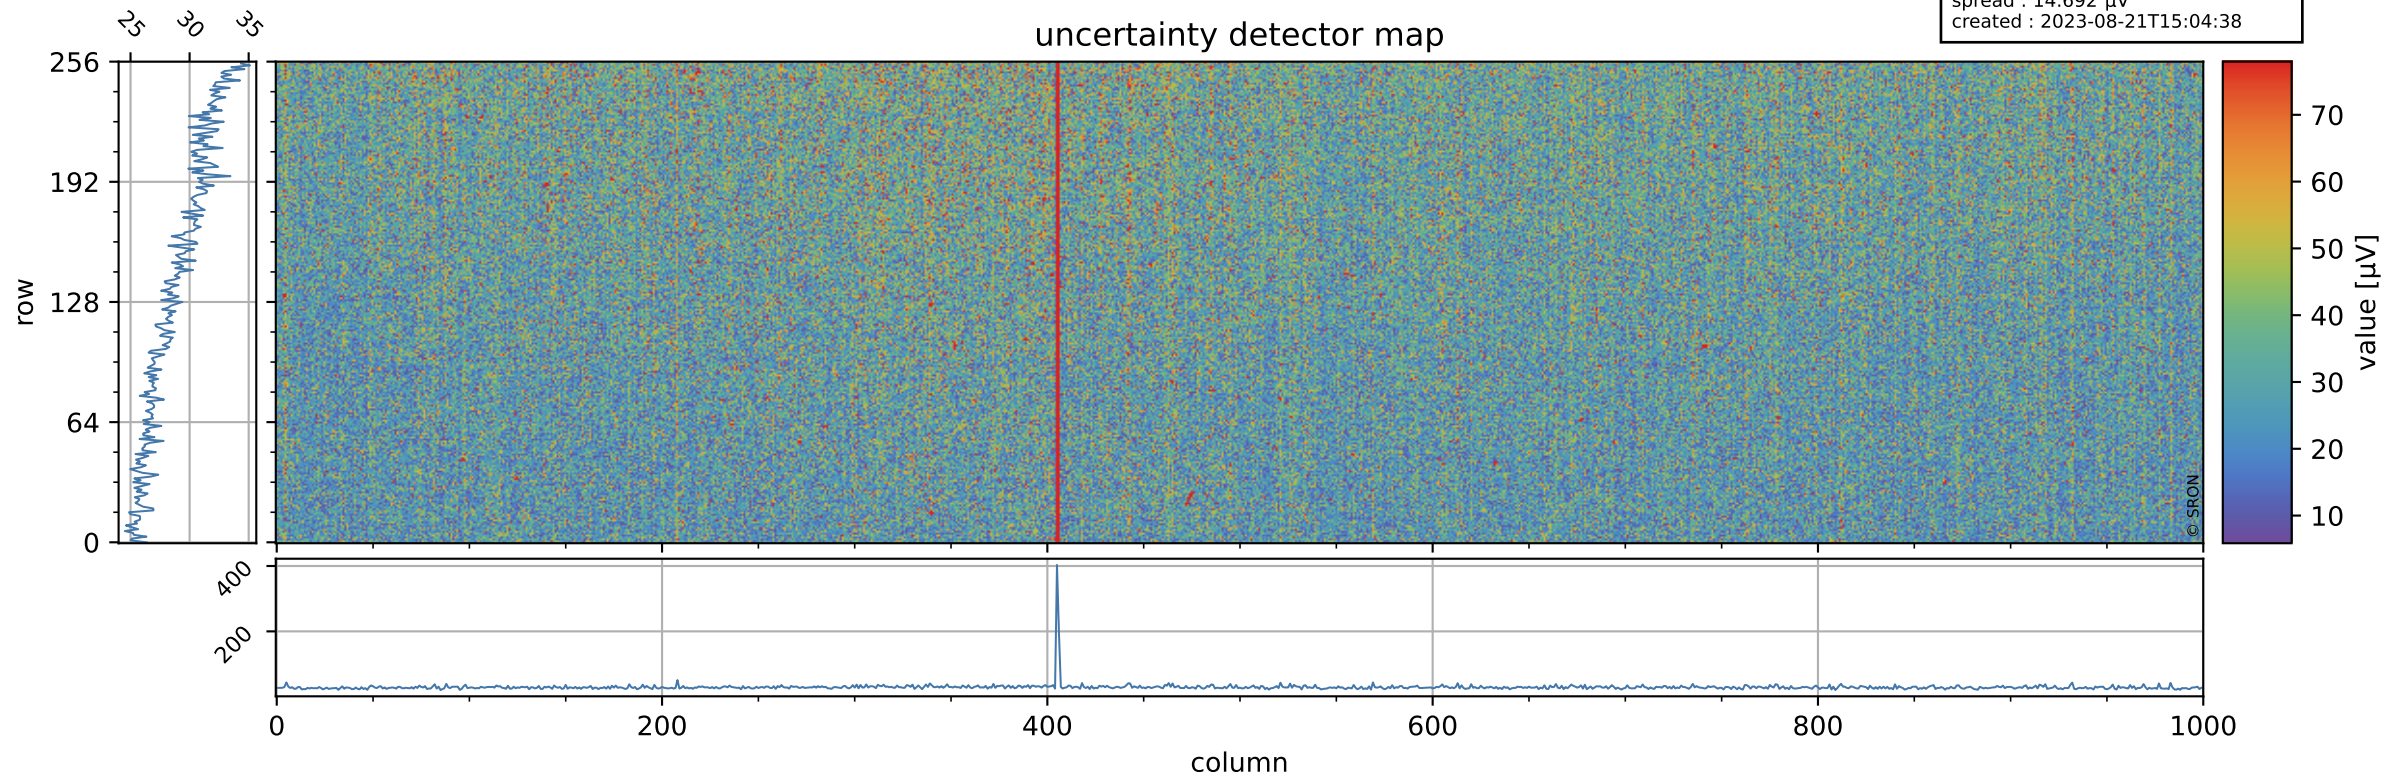

Tropomi SWIR offset (official)

orbits : 20 in [20392, 20437]
coverage : 2021-09-19 / 2021-09-22
median : 0.52597 V
spread : 0.035912 V
created : 2023-08-21T15:04:38

value detector map

Tropomi SWIR offset (official)

orbits : 20 in [20392, 20437]
coverage : 2021-09-19 / 2021-09-22
median : 29.071 μV
spread : 14.692 μV
created : 2023-08-21T15:04:38

Tropomi SWIR offset (official)

orbits : 20 in [20392, 20437]
coverage : 2021-09-19 / 2021-09-22
median : -0.044605 mV
spread : 0.40099 mV
created : 2023-08-21T15:04:39

value compared with SWIR offset CKD

Tropomi SWIR offset (official) ground-tracks of Sentinel-5P

orbits : 20 in [20392, 20437]
coverage : 2021-09-19 / 2021-09-22
created : 2023-08-21T15:04:39

Tropomi SWIR offset (official)

orbits : [2827, 20437]
coverage : 2018-04-30 / 2021-09-22
created : 2023-08-21T15:04:40

trend of detector median & temperatures