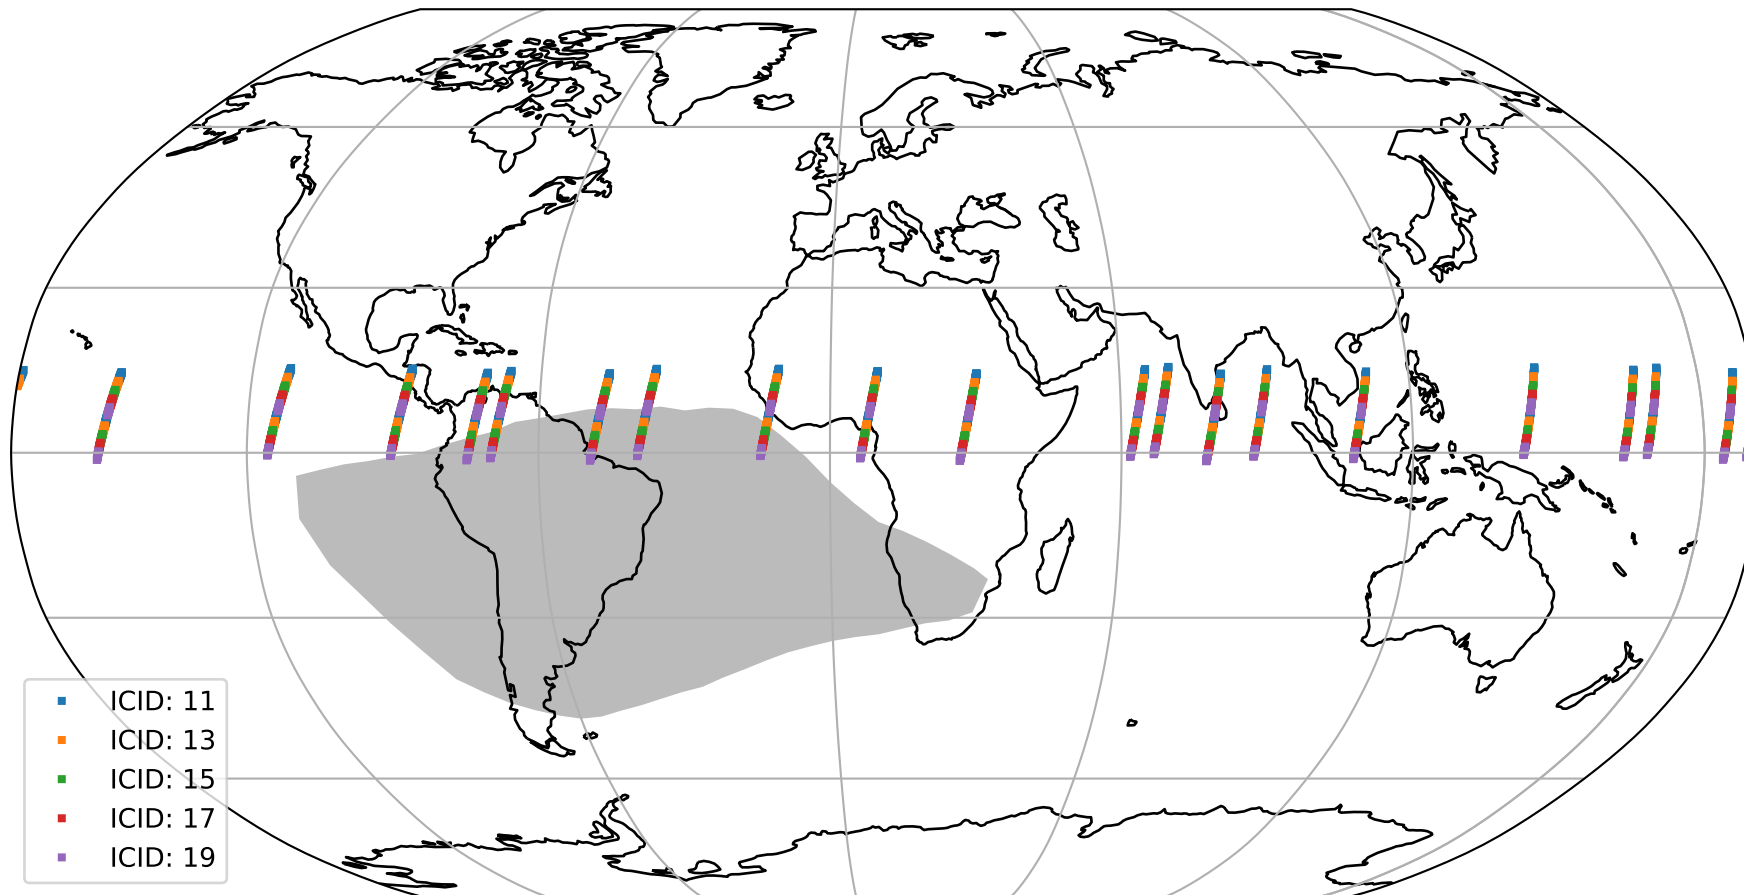

Tropomi SWIR offset (official)

orbits : 20 in [20392, 20437]
coverage : 2021-09-19 / 2021-09-22
median : 0.52597 V
spread : 0.035912 V
created : 2023-08-21T15:04:38

value detector map

Tropomi SWIR offset (official)

orbits : 20 in [20392, 20437]
coverage : 2021-09-19 / 2021-09-22
median : 29.071 μV
spread : 14.692 μV
created : 2023-08-21T15:04:38

Tropomi SWIR offset (official)

orbits : 20 in [20392, 20437]
coverage : 2021-09-19 / 2021-09-22
median : -0.044605 mV
spread : 0.40099 mV
created : 2023-08-21T15:04:39

value compared with SWIR offset CKD

Tropomi SWIR offset (official) ground-tracks of Sentinel-5P

orbits : 20 in [20392, 20437]
coverage : 2021-09-19 / 2021-09-22
created : 2023-08-21T15:04:39

Tropomi SWIR offset (official)

orbits : [2827, 20437]
coverage : 2018-04-30 / 2021-09-22
created : 2023-08-21T15:04:40

trend of detector median & temperatures