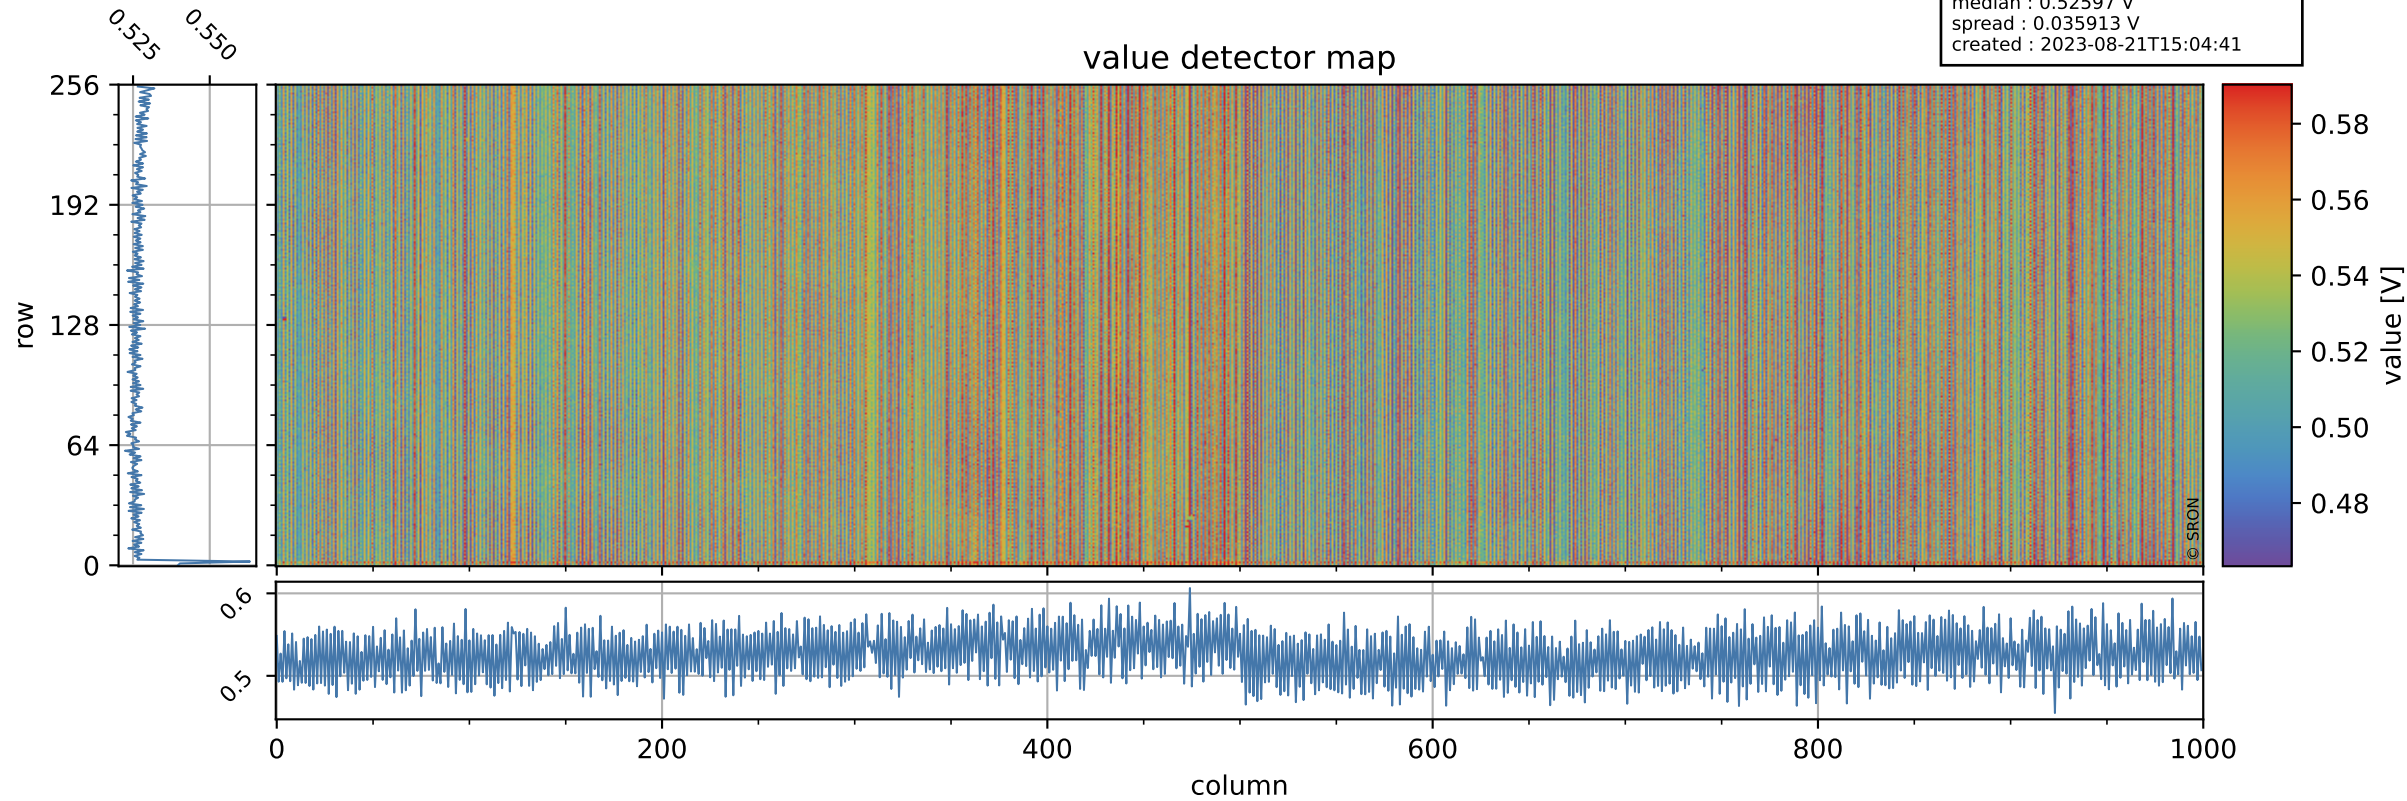

Tropomi SWIR offset (official)

orbits : 19 in [20407, 20452]
coverage : 2021-09-20 / 2021-09-23
median : 0.52597 V
spread : 0.035913 V
created : 2023-08-21T15:04:41

value detector map

Tropomi SWIR offset (official)

orbits : 19 in [20407, 20452]
coverage : 2021-09-20 / 2021-09-23
median : 28.749 μV
spread : 14.475 μV
created : 2023-08-21T15:04:41

Tropomi SWIR offset (official)

value compared with SWIR offset CKD

orbits : 19 in [20407, 20452]
coverage : 2021-09-20 / 2021-09-23
median : -0.048517 mV
spread : 0.40144 mV
created : 2023-08-21T15:04:42

Tropomi SWIR offset (official) ground-tracks of Sentinel-5P

orbits : 19 in [20407, 20452]
coverage : 2021-09-20 / 2021-09-23
created : 2023-08-21T15:04:43

Tropomi SWIR offset (official)

orbits : [2827, 20452]
coverage : 2018-04-30 / 2021-09-23
created : 2023-08-21T15:04:43

trend of detector median & temperatures