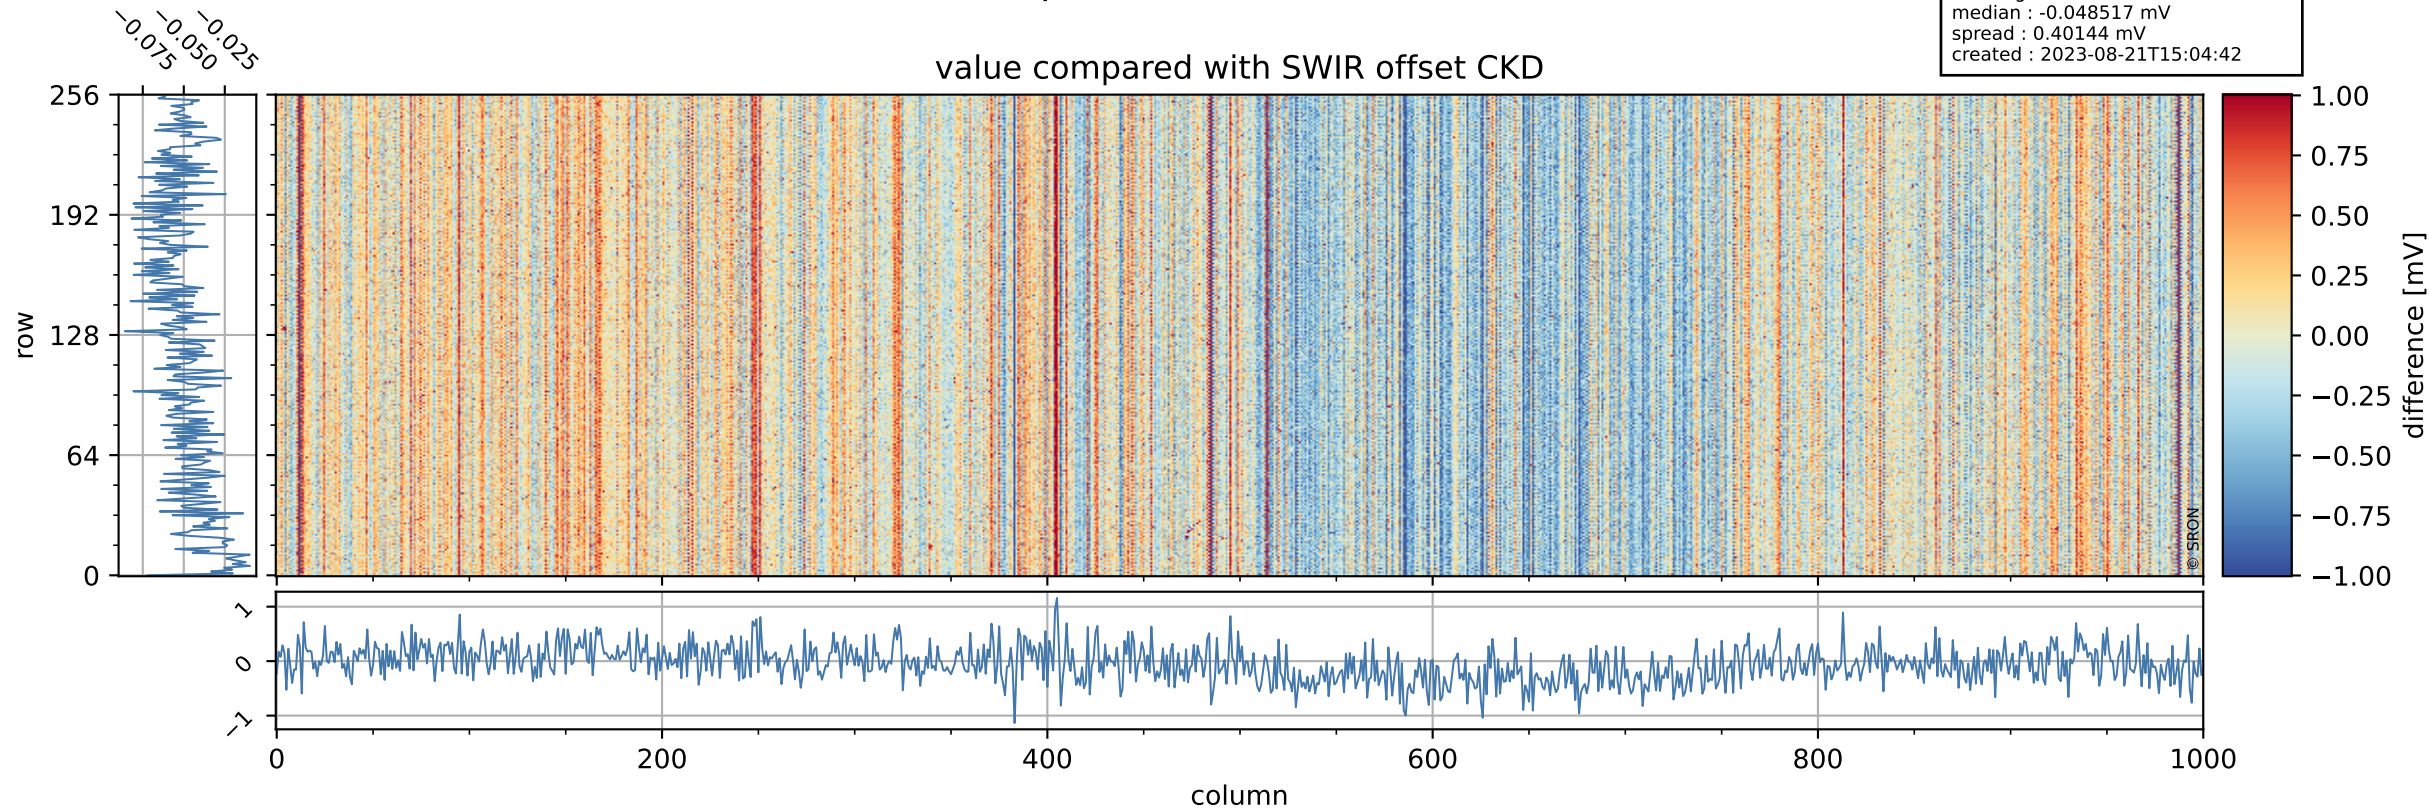

Tropomi SWIR offset (official)

orbits : 19 in [20407, 20452]
coverage : 2021-09-20 / 2021-09-23
median : 0.52597 V
spread : 0.035913 V
created : 2023-08-21T15:04:41

value detector map

Tropomi SWIR offset (official)

orbits : 19 in [20407, 20452]
coverage : 2021-09-20 / 2021-09-23
median : 28.749 μV
spread : 14.475 μV
created : 2023-08-21T15:04:41

Tropomi SWIR offset (official)

value compared with SWIR offset CKD

orbits : 19 in [20407, 20452]
coverage : 2021-09-20 / 2021-09-23
median : -0.048517 mV
spread : 0.40144 mV
created : 2023-08-21T15:04:42

Tropomi SWIR offset (official) ground-tracks of Sentinel-5P

orbits : 19 in [20407, 20452]
coverage : 2021-09-20 / 2021-09-23
created : 2023-08-21T15:04:43

Tropomi SWIR offset (official)

orbits : [2827, 20452]
coverage : 2018-04-30 / 2021-09-23
created : 2023-08-21T15:04:43

trend of detector median & temperatures