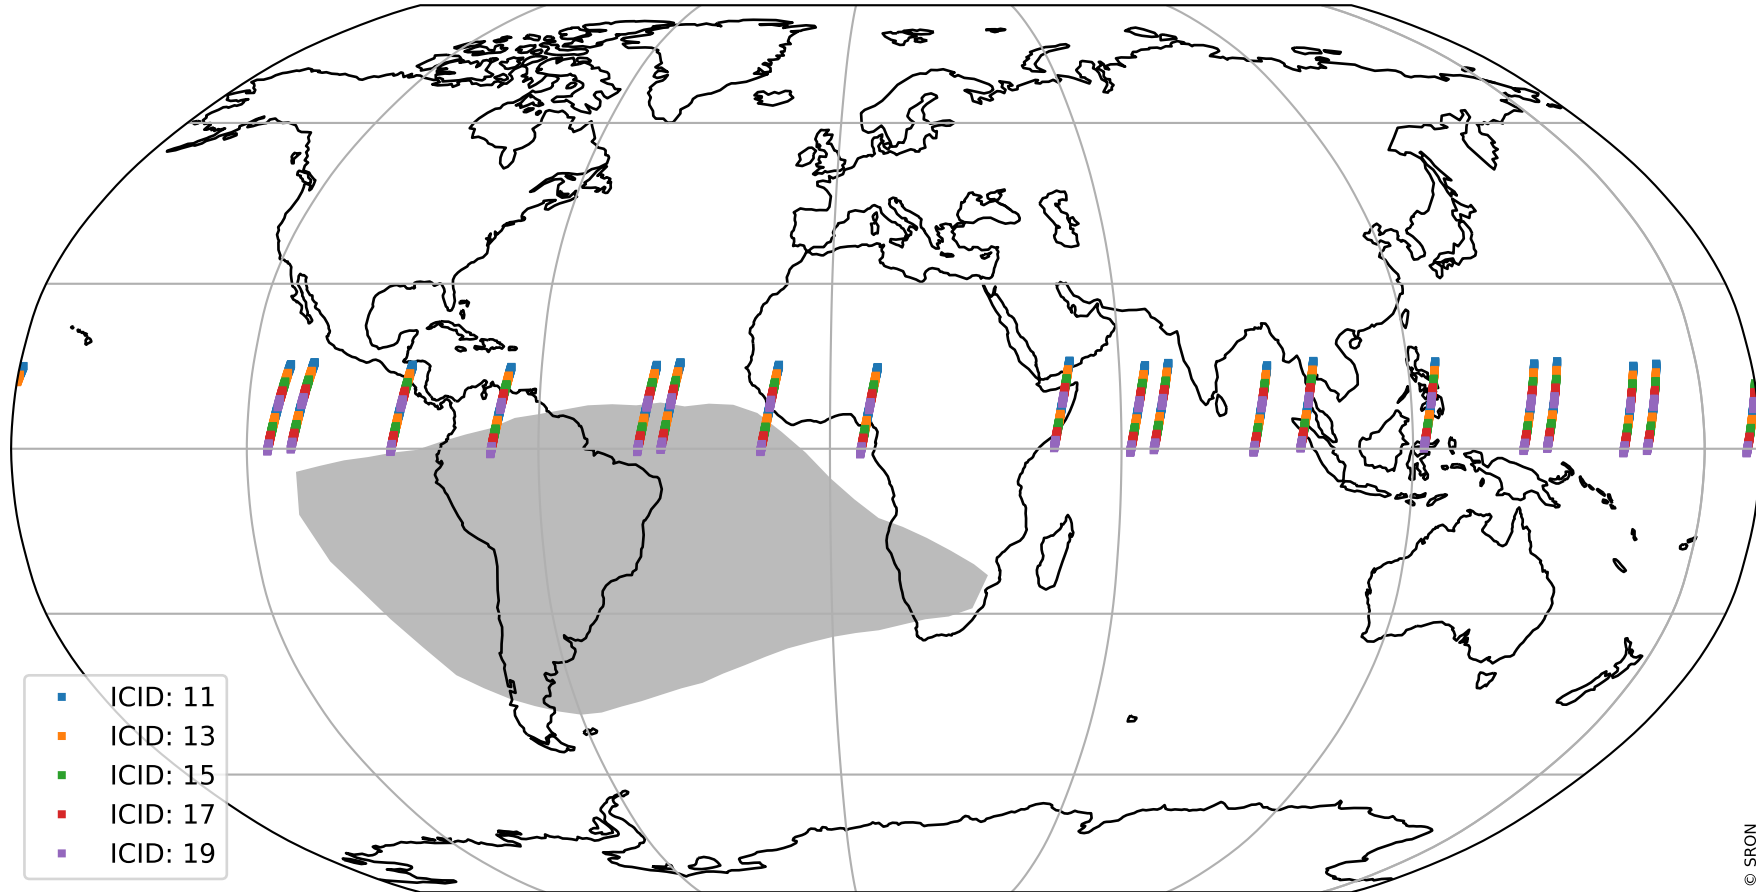

Tropomi SWIR offset (official)

orbits : 19 in [20407, 20452]
coverage : 2021-09-20 / 2021-09-23
median : 0.52597 V
spread : 0.035913 V
created : 2023-08-21T15:04:41

value detector map

Tropomi SWIR offset (official)

orbits : 19 in [20407, 20452]
coverage : 2021-09-20 / 2021-09-23
median : 28.749 μV
spread : 14.475 μV
created : 2023-08-21T15:04:41

Tropomi SWIR offset (official)

value compared with SWIR offset CKD

orbits : 19 in [20407, 20452]
coverage : 2021-09-20 / 2021-09-23
median : -0.048517 mV
spread : 0.40144 mV
created : 2023-08-21T15:04:42

Tropomi SWIR offset (official) ground-tracks of Sentinel-5P

orbits : 19 in [20407, 20452]
coverage : 2021-09-20 / 2021-09-23
created : 2023-08-21T15:04:43

Tropomi SWIR offset (official)

orbits : [2827, 20452]
coverage : 2018-04-30 / 2021-09-23
created : 2023-08-21T15:04:43

trend of detector median & temperatures