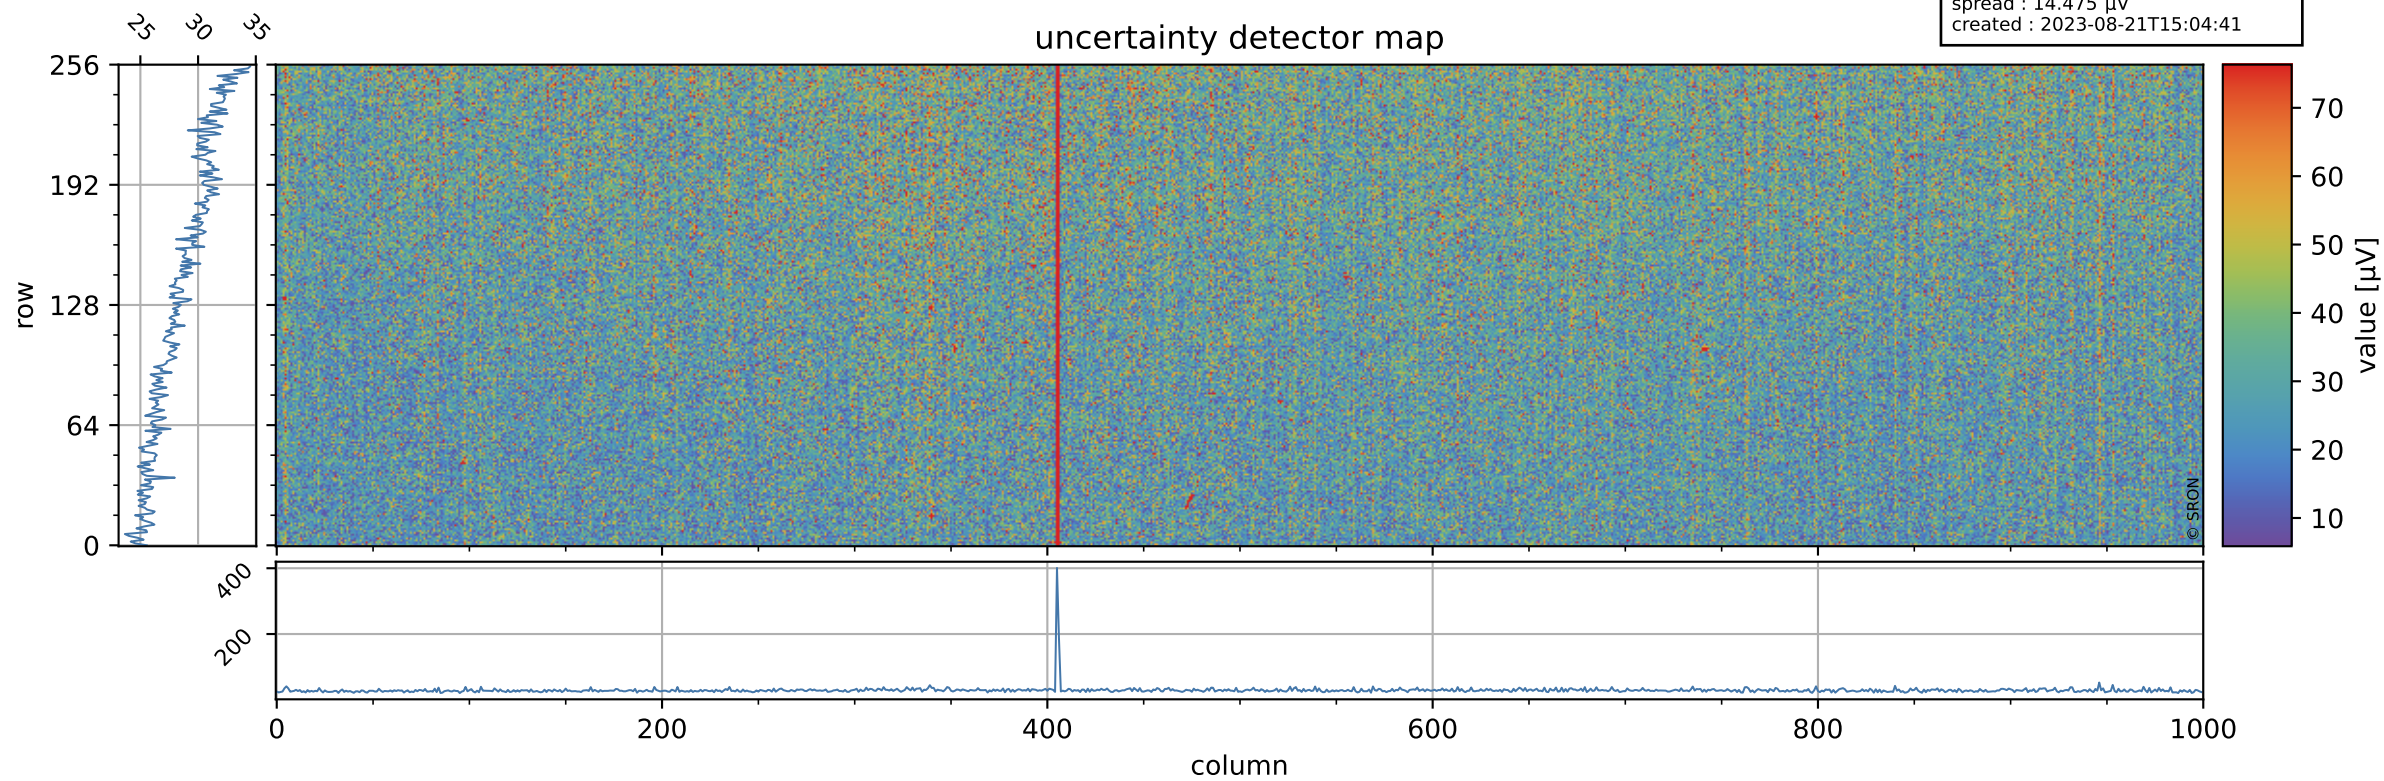

Tropomi SWIR offset (official)

orbits : 19 in [20407, 20452]
coverage : 2021-09-20 / 2021-09-23
median : 0.52597 V
spread : 0.035913 V
created : 2023-08-21T15:04:41

value detector map

Tropomi SWIR offset (official)

orbits : 19 in [20407, 20452]
coverage : 2021-09-20 / 2021-09-23
median : 28.749 μV
spread : 14.475 μV
created : 2023-08-21T15:04:41

Tropomi SWIR offset (official)

value compared with SWIR offset CKD

orbits : 19 in [20407, 20452]
coverage : 2021-09-20 / 2021-09-23
median : -0.048517 mV
spread : 0.40144 mV
created : 2023-08-21T15:04:42

Tropomi SWIR offset (official) ground-tracks of Sentinel-5P

orbits : 19 in [20407, 20452]
coverage : 2021-09-20 / 2021-09-23
created : 2023-08-21T15:04:43

Tropomi SWIR offset (official)

orbits : [2827, 20452]
coverage : 2018-04-30 / 2021-09-23
created : 2023-08-21T15:04:43

trend of detector median & temperatures