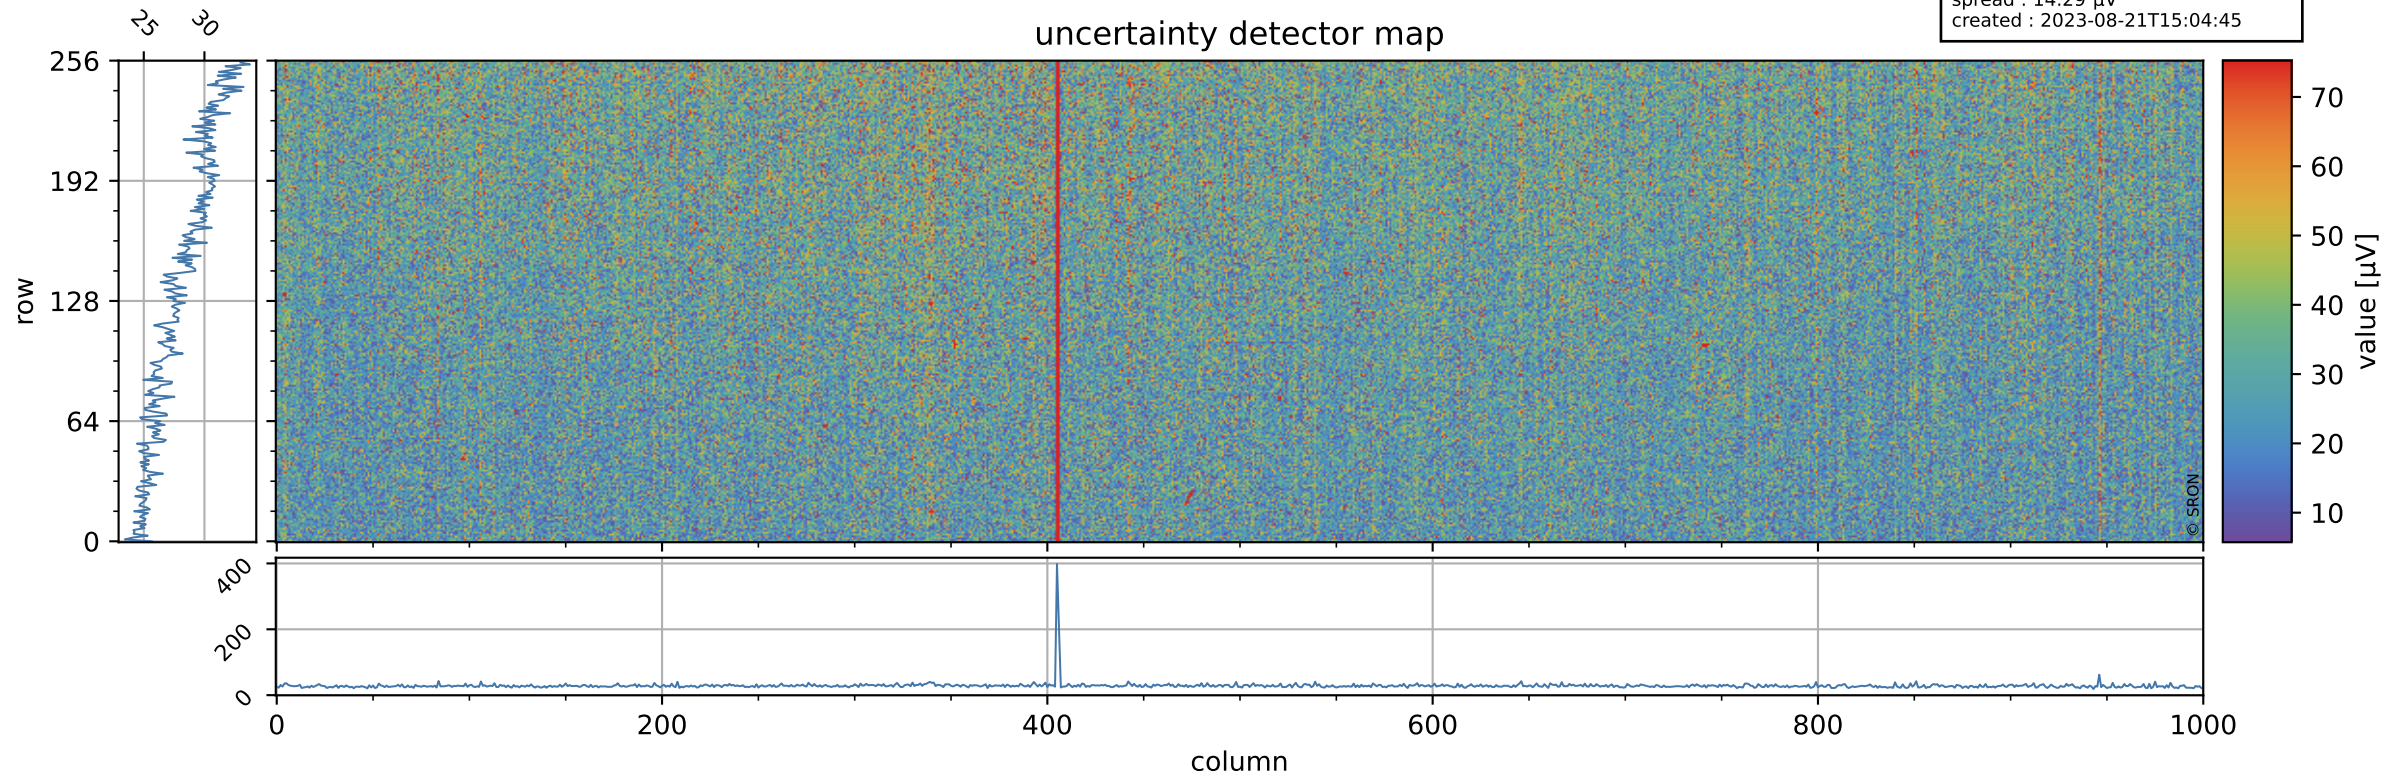

Tropomi SWIR offset (official)

orbits : 20 in [20422, 20467]
coverage : 2021-09-22 / 2021-09-24
median : 0.52596 V
spread : 0.035914 V
created : 2023-08-21T15:04:44

value detector map

Tropomi SWIR offset (official)

orbits : 20 in [20422, 20467]
coverage : 2021-09-22 / 2021-09-24
median : 28.259 μV
spread : 14.29 μV
created : 2023-08-21T15:04:45

Tropomi SWIR offset (official)

orbits : 20 in [20422, 20467]
coverage : 2021-09-22 / 2021-09-24
median : -0.059441 mV
spread : 0.40275 mV
created : 2023-08-21T15:04:45

value compared with SWIR offset CKD

Tropomi SWIR offset (official) ground-tracks of Sentinel-5P

orbits : 20 in [20422, 20467]
coverage : 2021-09-22 / 2021-09-24
created : 2023-08-21T15:04:46

Tropomi SWIR offset (official)

orbits : [2827, 20467]
coverage : 2018-04-30 / 2021-09-24
created : 2023-08-21T15:04:46

trend of detector median & temperatures