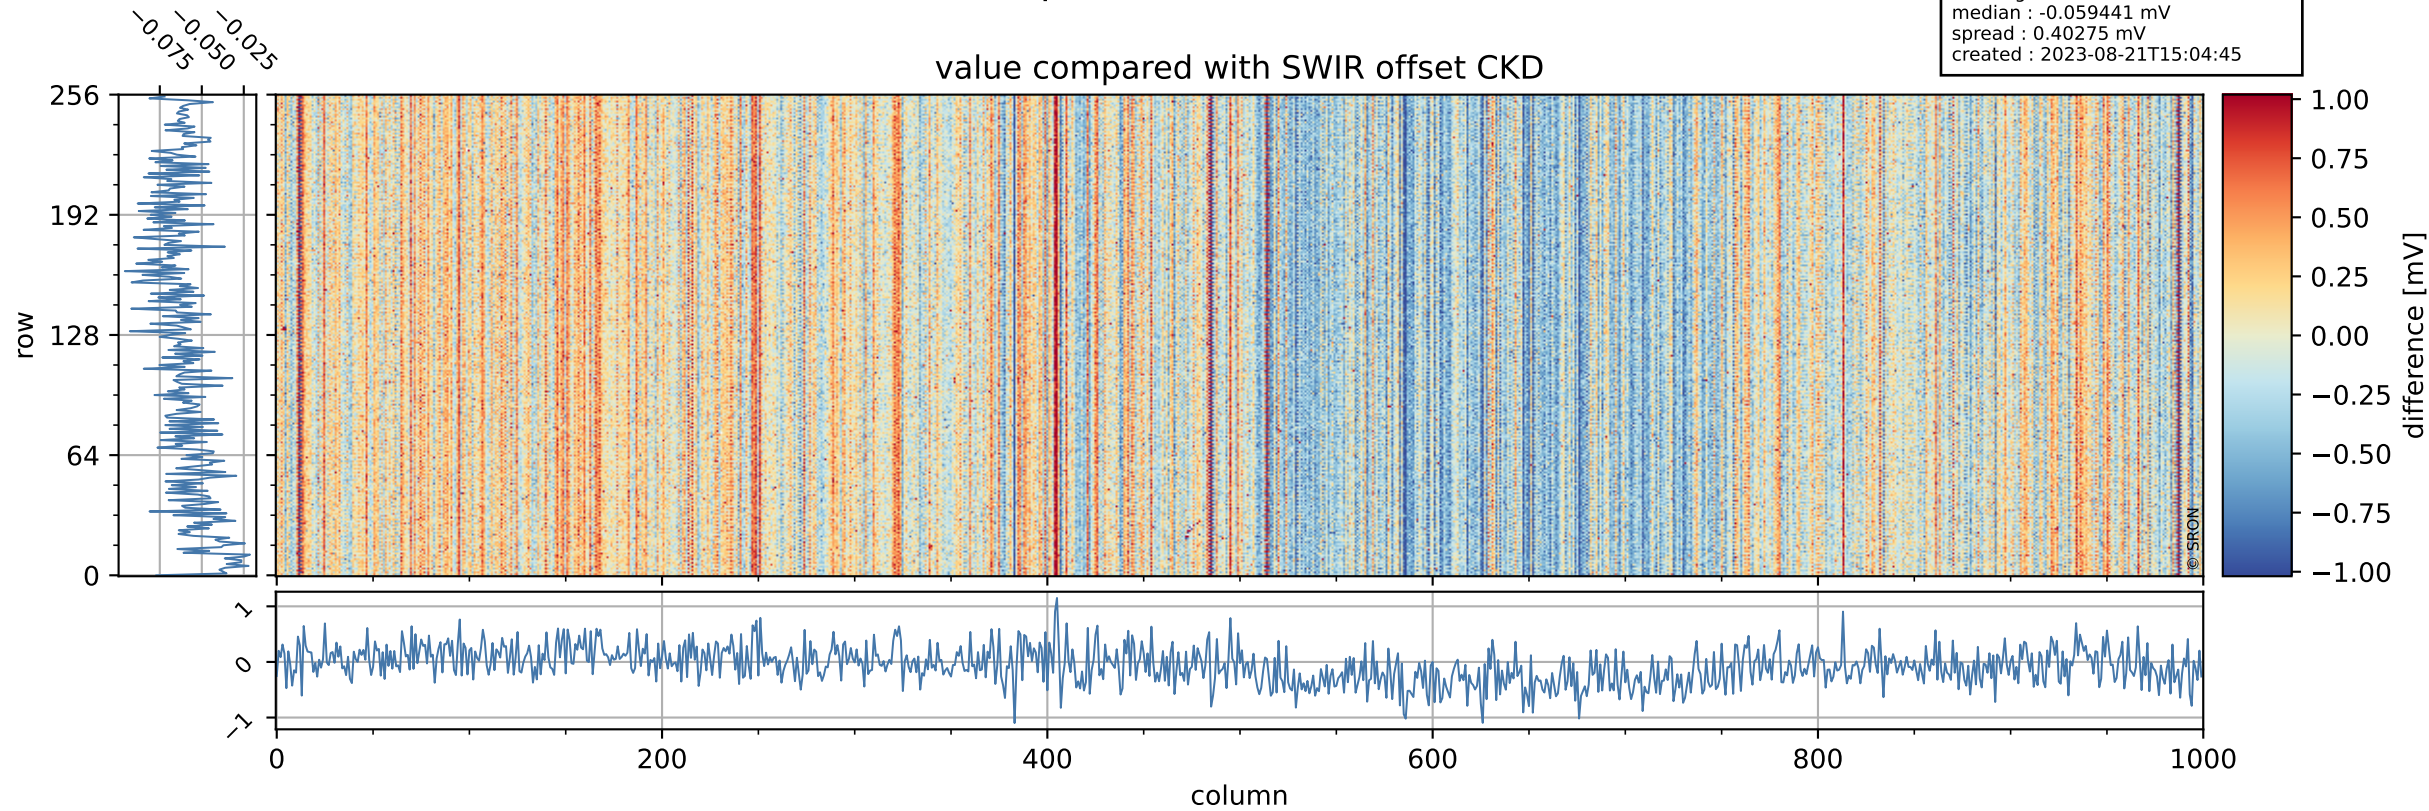

Tropomi SWIR offset (official)

orbits : 20 in [20422, 20467]
coverage : 2021-09-22 / 2021-09-24
median : 0.52596 V
spread : 0.035914 V
created : 2023-08-21T15:04:44

value detector map

Tropomi SWIR offset (official)

orbits : 20 in [20422, 20467]
coverage : 2021-09-22 / 2021-09-24
median : 28.259 μV
spread : 14.29 μV
created : 2023-08-21T15:04:45

Tropomi SWIR offset (official)

orbits : 20 in [20422, 20467]
coverage : 2021-09-22 / 2021-09-24
median : -0.059441 mV
spread : 0.40275 mV
created : 2023-08-21T15:04:45

value compared with SWIR offset CKD

Tropomi SWIR offset (official) ground-tracks of Sentinel-5P

orbits : 20 in [20422, 20467]
coverage : 2021-09-22 / 2021-09-24
created : 2023-08-21T15:04:46

Tropomi SWIR offset (official)

orbits : [2827, 20467]
coverage : 2018-04-30 / 2021-09-24
created : 2023-08-21T15:04:46

trend of detector median & temperatures