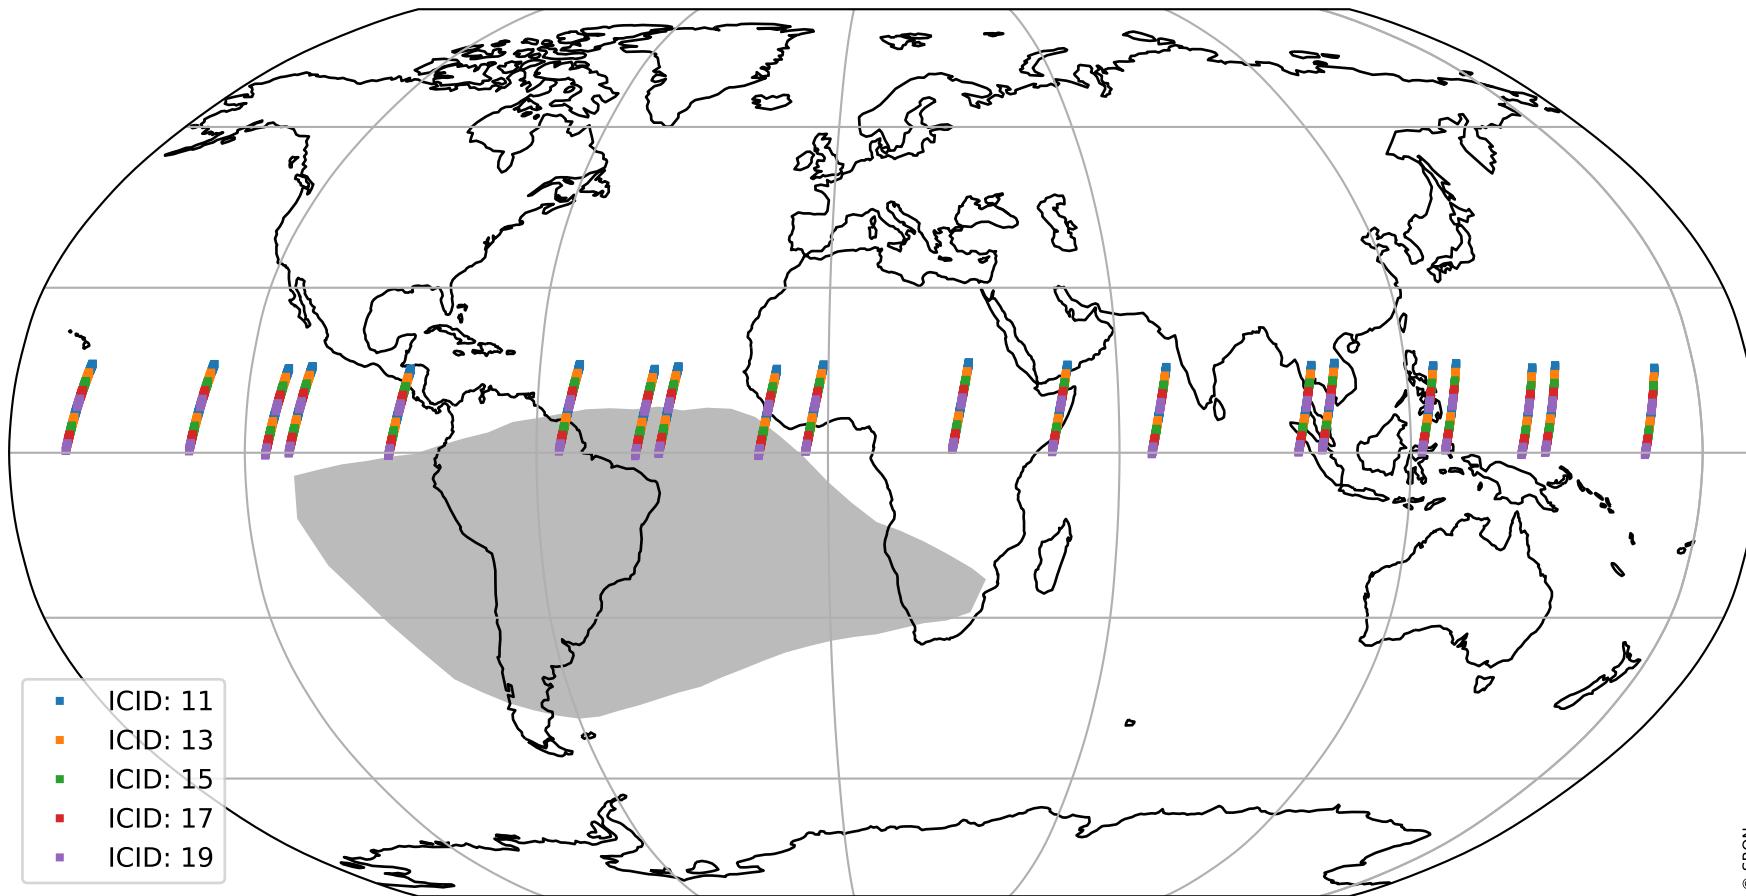

Tropomi SWIR offset (official)

orbits : 20 in [20422, 20467]
coverage : 2021-09-22 / 2021-09-24
median : 0.52596 V
spread : 0.035914 V
created : 2023-08-21T15:04:44

value detector map

Tropomi SWIR offset (official)

orbits : 20 in [20422, 20467]
coverage : 2021-09-22 / 2021-09-24
median : 28.259 μV
spread : 14.29 μV
created : 2023-08-21T15:04:45

Tropomi SWIR offset (official)

orbits : 20 in [20422, 20467]
coverage : 2021-09-22 / 2021-09-24
median : -0.059441 mV
spread : 0.40275 mV
created : 2023-08-21T15:04:45

value compared with SWIR offset CKD

Tropomi SWIR offset (official) ground-tracks of Sentinel-5P

orbits : 20 in [20422, 20467]
coverage : 2021-09-22 / 2021-09-24
created : 2023-08-21T15:04:46

Tropomi SWIR offset (official)

orbits : [2827, 20467]
coverage : 2018-04-30 / 2021-09-24
created : 2023-08-21T15:04:46

trend of detector median & temperatures