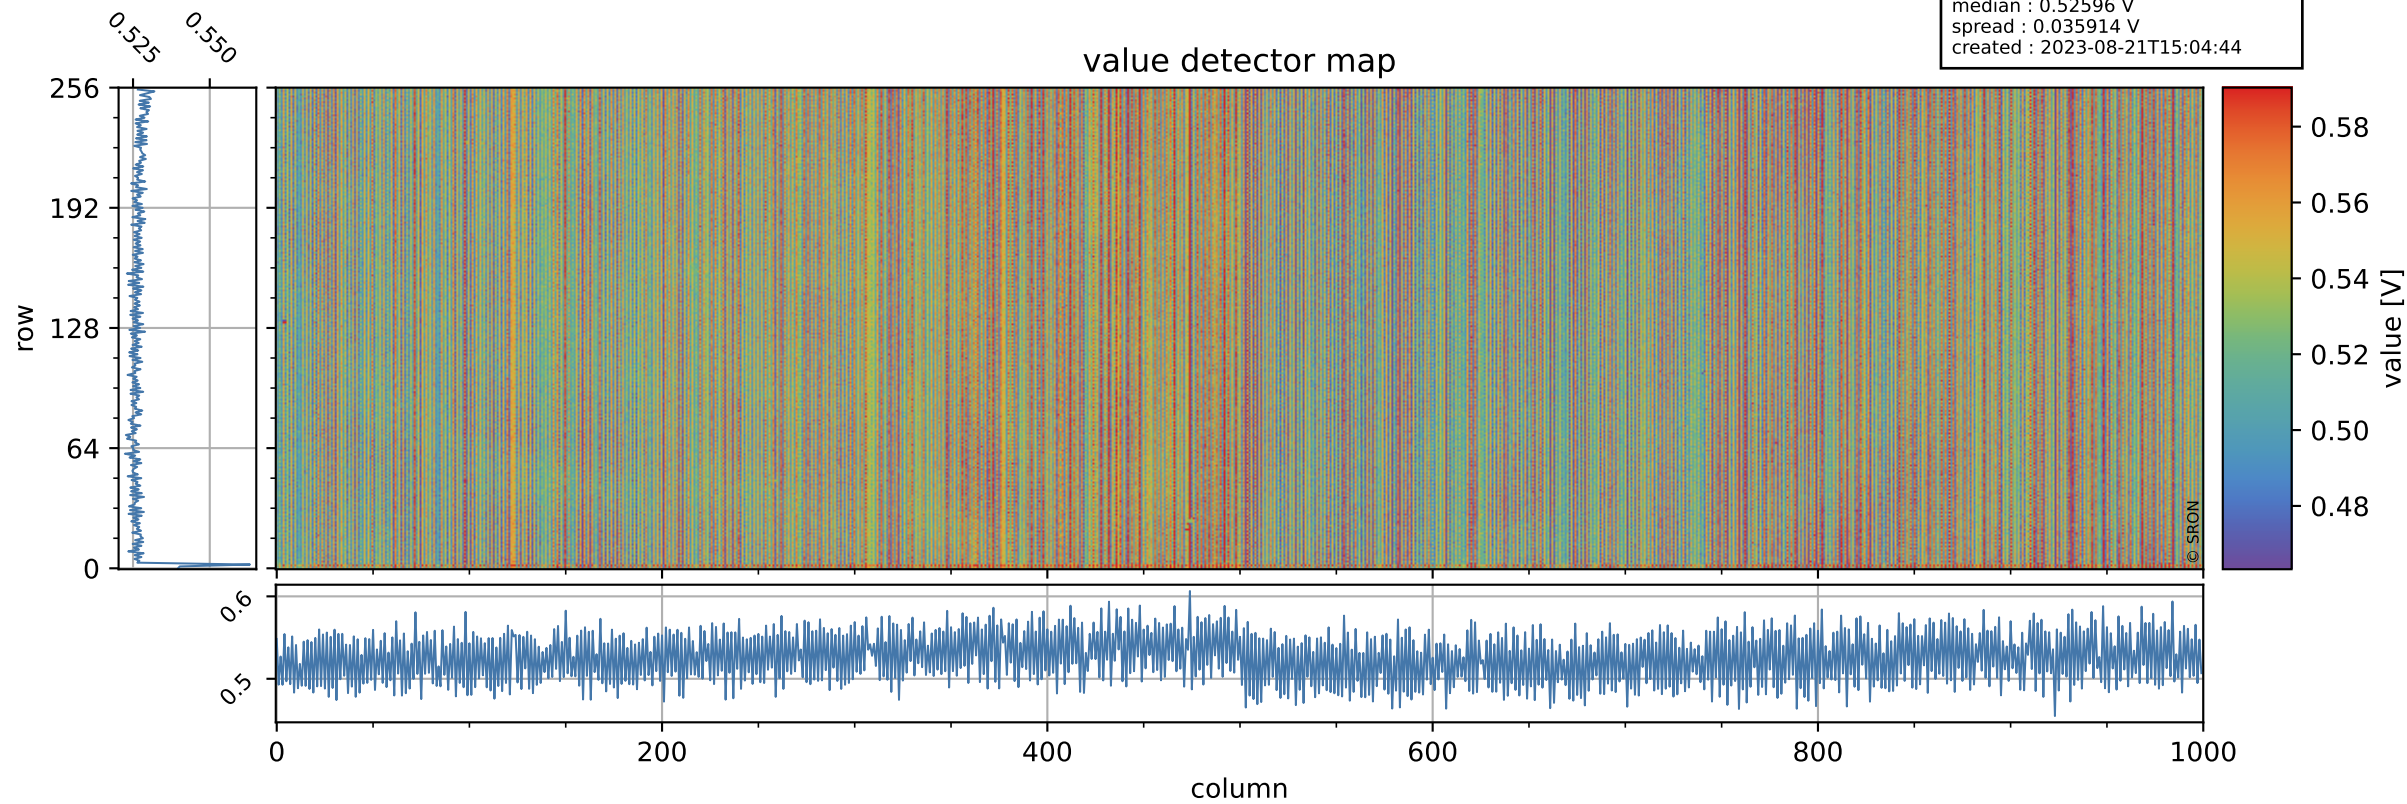

Tropomi SWIR offset (official)

orbits : 20 in [20422, 20467]
coverage : 2021-09-22 / 2021-09-24
median : 0.52596 V
spread : 0.035914 V
created : 2023-08-21T15:04:44

value detector map

Tropomi SWIR offset (official)

orbits : 20 in [20422, 20467]
coverage : 2021-09-22 / 2021-09-24
median : 28.259 μV
spread : 14.29 μV
created : 2023-08-21T15:04:45

Tropomi SWIR offset (official)

orbits : 20 in [20422, 20467]
coverage : 2021-09-22 / 2021-09-24
median : -0.059441 mV
spread : 0.40275 mV
created : 2023-08-21T15:04:45

value compared with SWIR offset CKD

Tropomi SWIR offset (official) ground-tracks of Sentinel-5P

orbits : 20 in [20422, 20467]
coverage : 2021-09-22 / 2021-09-24
created : 2023-08-21T15:04:46

Tropomi SWIR offset (official)

orbits : [2827, 20467]
coverage : 2018-04-30 / 2021-09-24
created : 2023-08-21T15:04:46

trend of detector median & temperatures