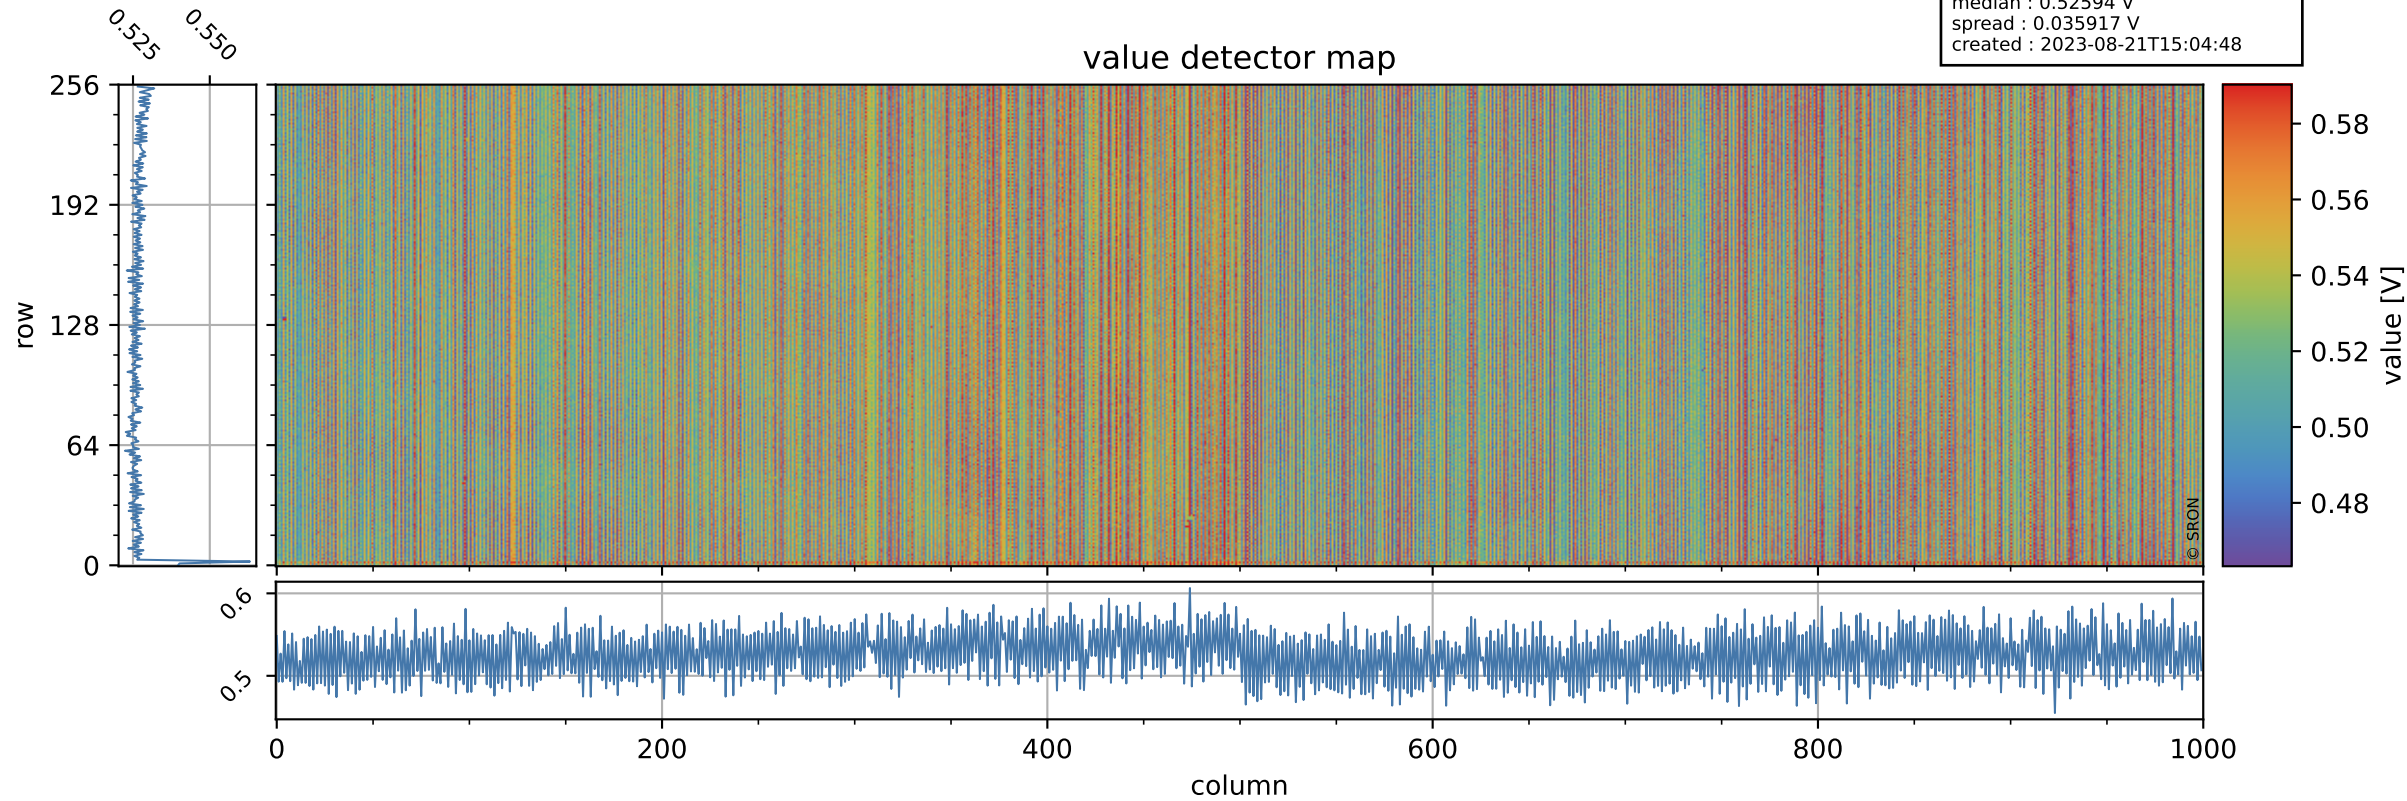

Tropomi SWIR offset (official)

orbits : 19 in [20437, 20482]
coverage : 2021-09-23 / 2021-09-26
median : 0.52594 V
spread : 0.035917 V
created : 2023-08-21T15:04:48

value detector map

Tropomi SWIR offset (official)

orbits : 19 in [20437, 20482]
coverage : 2021-09-23 / 2021-09-26
median : 28.644 μV
spread : 14.466 μV
created : 2023-08-21T15:04:48

Tropomi SWIR offset (official)

orbits : 19 in [20437, 20482]
coverage : 2021-09-23 / 2021-09-26
median : -0.078841 mV
spread : 0.40337 mV
created : 2023-08-21T15:04:48

value compared with SWIR offset CKD

Tropomi SWIR offset (official) ground-tracks of Sentinel-5P

orbits : 19 in [20437, 20482]
coverage : 2021-09-23 / 2021-09-26
created : 2023-08-21T15:04:49

Tropomi SWIR offset (official)

orbits : [2827, 20482]
coverage : 2018-04-30 / 2021-09-26
created : 2023-08-21T15:04:49

trend of detector median & temperatures