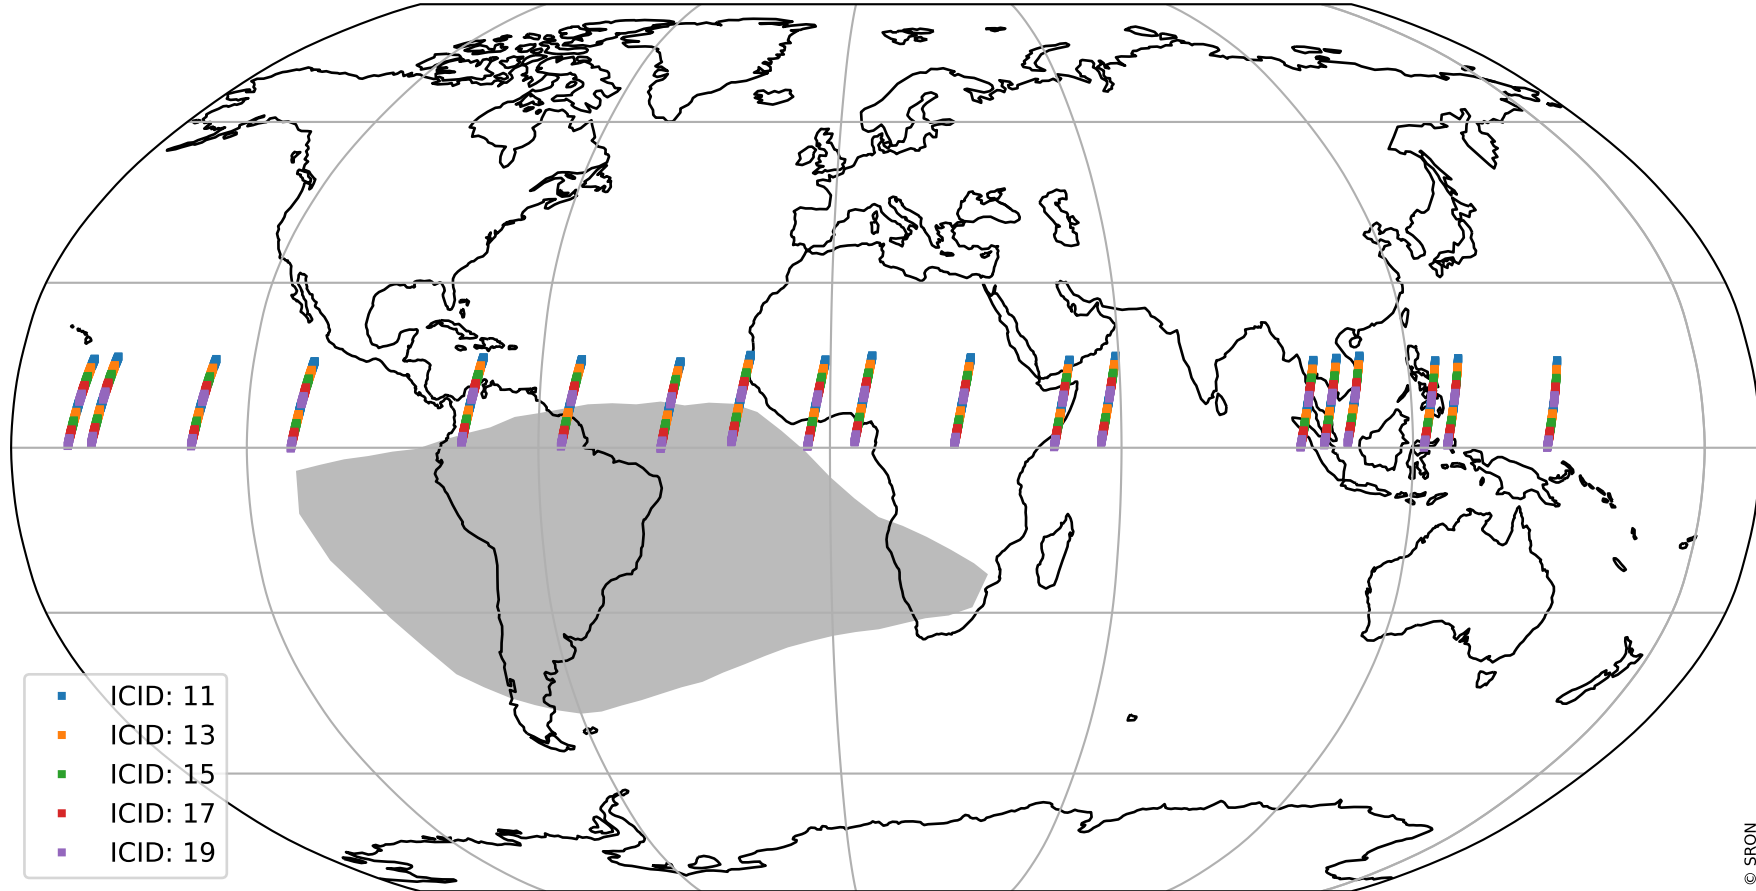

Tropomi SWIR offset (official)

orbits : 19 in [20437, 20482]
coverage : 2021-09-23 / 2021-09-26
median : 0.52594 V
spread : 0.035917 V
created : 2023-08-21T15:04:48

value detector map

Tropomi SWIR offset (official)

orbits : 19 in [20437, 20482]
coverage : 2021-09-23 / 2021-09-26
median : 28.644 μV
spread : 14.466 μV
created : 2023-08-21T15:04:48

Tropomi SWIR offset (official)

orbits : 19 in [20437, 20482]
coverage : 2021-09-23 / 2021-09-26
median : -0.078841 mV
spread : 0.40337 mV
created : 2023-08-21T15:04:48

value compared with SWIR offset CKD

Tropomi SWIR offset (official) ground-tracks of Sentinel-5P

orbits : 19 in [20437, 20482]
coverage : 2021-09-23 / 2021-09-26
created : 2023-08-21T15:04:49

Tropomi SWIR offset (official)

orbits : [2827, 20482]
coverage : 2018-04-30 / 2021-09-26
created : 2023-08-21T15:04:49

trend of detector median & temperatures