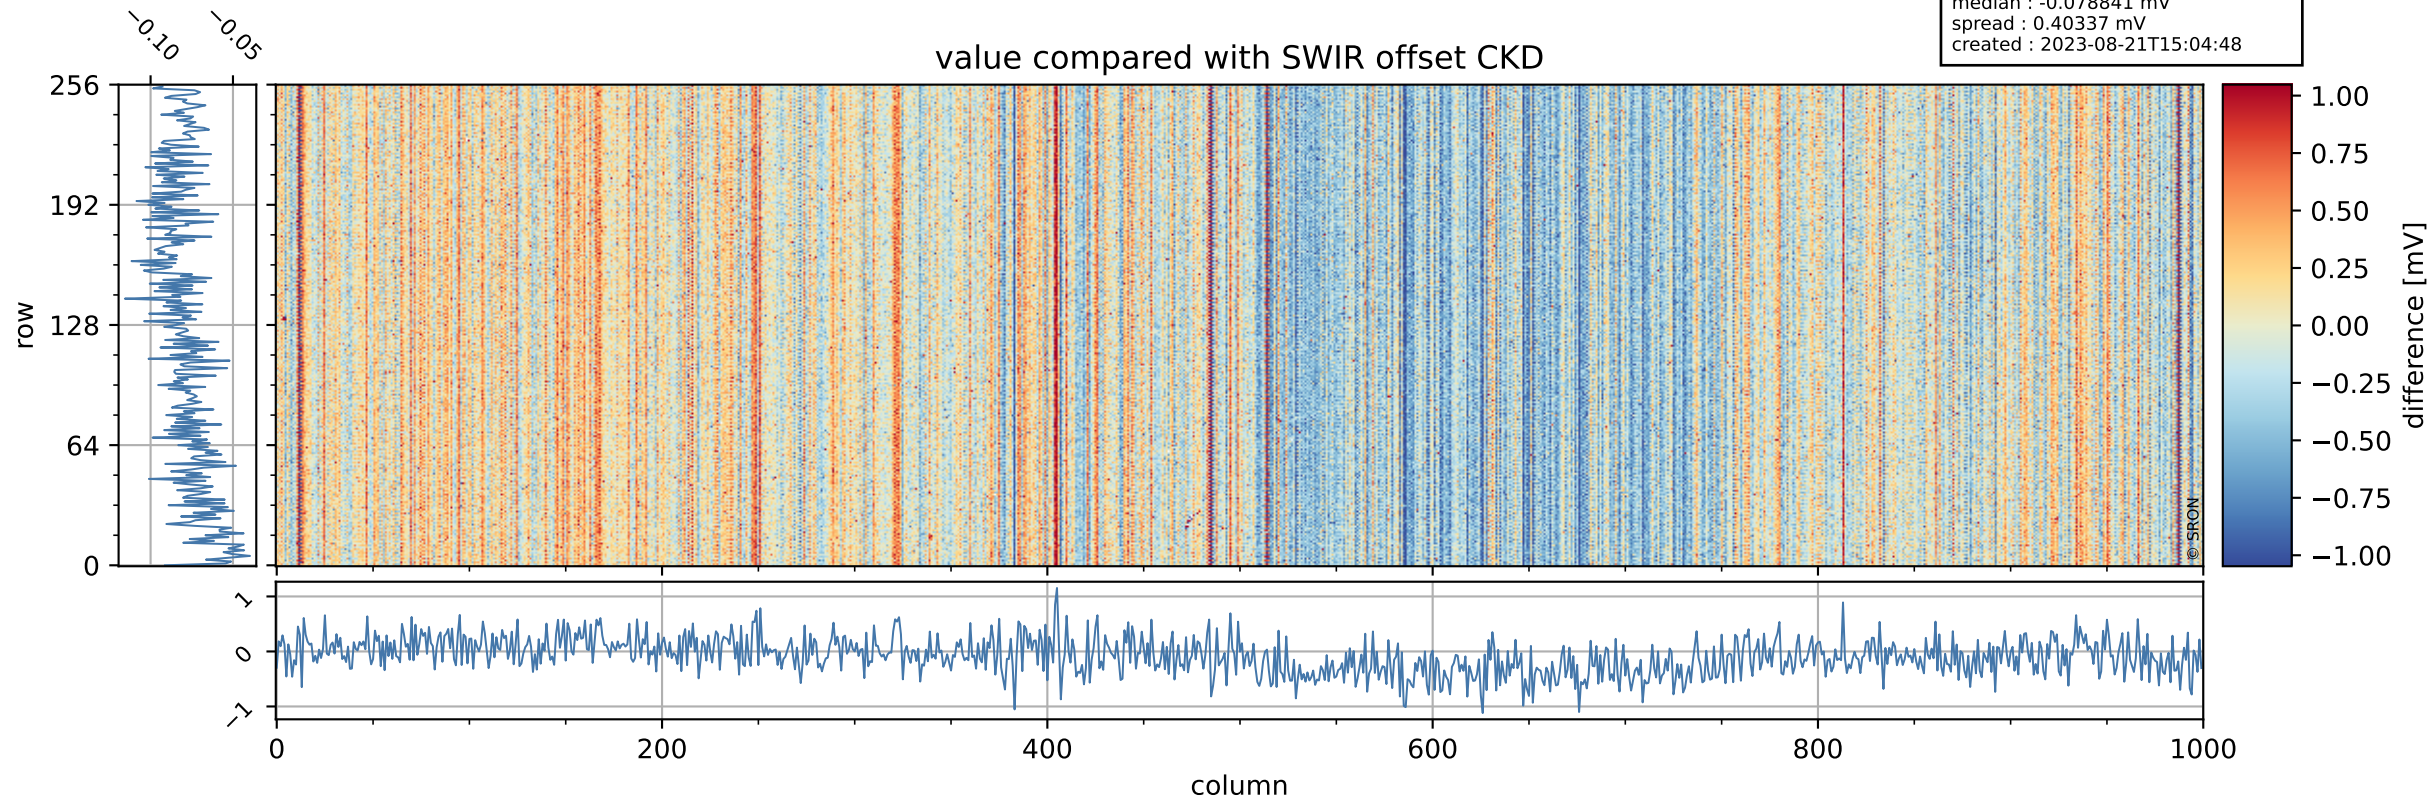

Tropomi SWIR offset (official)

orbits : 19 in [20437, 20482]
coverage : 2021-09-23 / 2021-09-26
median : 0.52594 V
spread : 0.035917 V
created : 2023-08-21T15:04:48

value detector map

Tropomi SWIR offset (official)

orbits : 19 in [20437, 20482]
coverage : 2021-09-23 / 2021-09-26
median : 28.644 μV
spread : 14.466 μV
created : 2023-08-21T15:04:48

Tropomi SWIR offset (official)

orbits : 19 in [20437, 20482]
coverage : 2021-09-23 / 2021-09-26
median : -0.078841 mV
spread : 0.40337 mV
created : 2023-08-21T15:04:48

value compared with SWIR offset CKD

Tropomi SWIR offset (official) ground-tracks of Sentinel-5P

orbits : 19 in [20437, 20482]
coverage : 2021-09-23 / 2021-09-26
created : 2023-08-21T15:04:49

Tropomi SWIR offset (official)

orbits : [2827, 20482]
coverage : 2018-04-30 / 2021-09-26
created : 2023-08-21T15:04:49

trend of detector median & temperatures