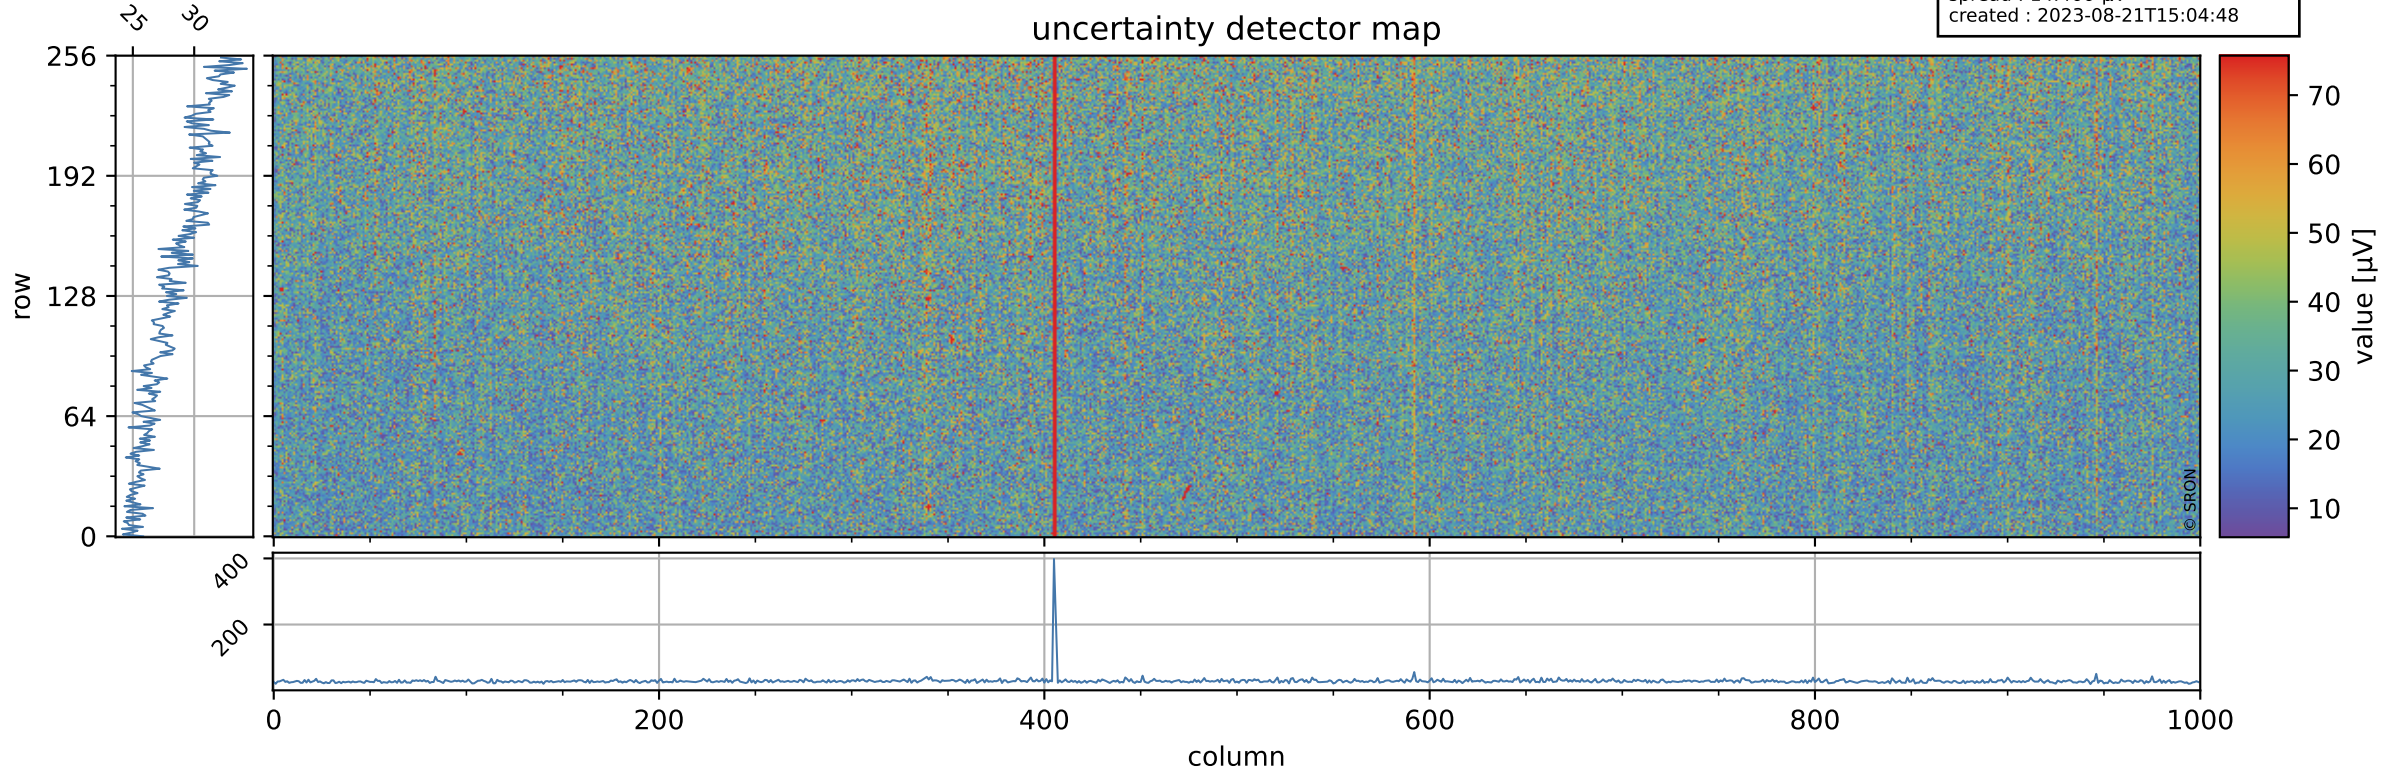

Tropomi SWIR offset (official)

orbits : 19 in [20437, 20482]
coverage : 2021-09-23 / 2021-09-26
median : 0.52594 V
spread : 0.035917 V
created : 2023-08-21T15:04:48

value detector map

Tropomi SWIR offset (official)

orbits : 19 in [20437, 20482]
coverage : 2021-09-23 / 2021-09-26
median : 28.644 μV
spread : 14.466 μV
created : 2023-08-21T15:04:48

Tropomi SWIR offset (official)

orbits : 19 in [20437, 20482]
coverage : 2021-09-23 / 2021-09-26
median : -0.078841 mV
spread : 0.40337 mV
created : 2023-08-21T15:04:48

value compared with SWIR offset CKD

Tropomi SWIR offset (official) ground-tracks of Sentinel-5P

orbits : 19 in [20437, 20482]
coverage : 2021-09-23 / 2021-09-26
created : 2023-08-21T15:04:49

Tropomi SWIR offset (official)

orbits : [2827, 20482]
coverage : 2018-04-30 / 2021-09-26
created : 2023-08-21T15:04:49

trend of detector median & temperatures