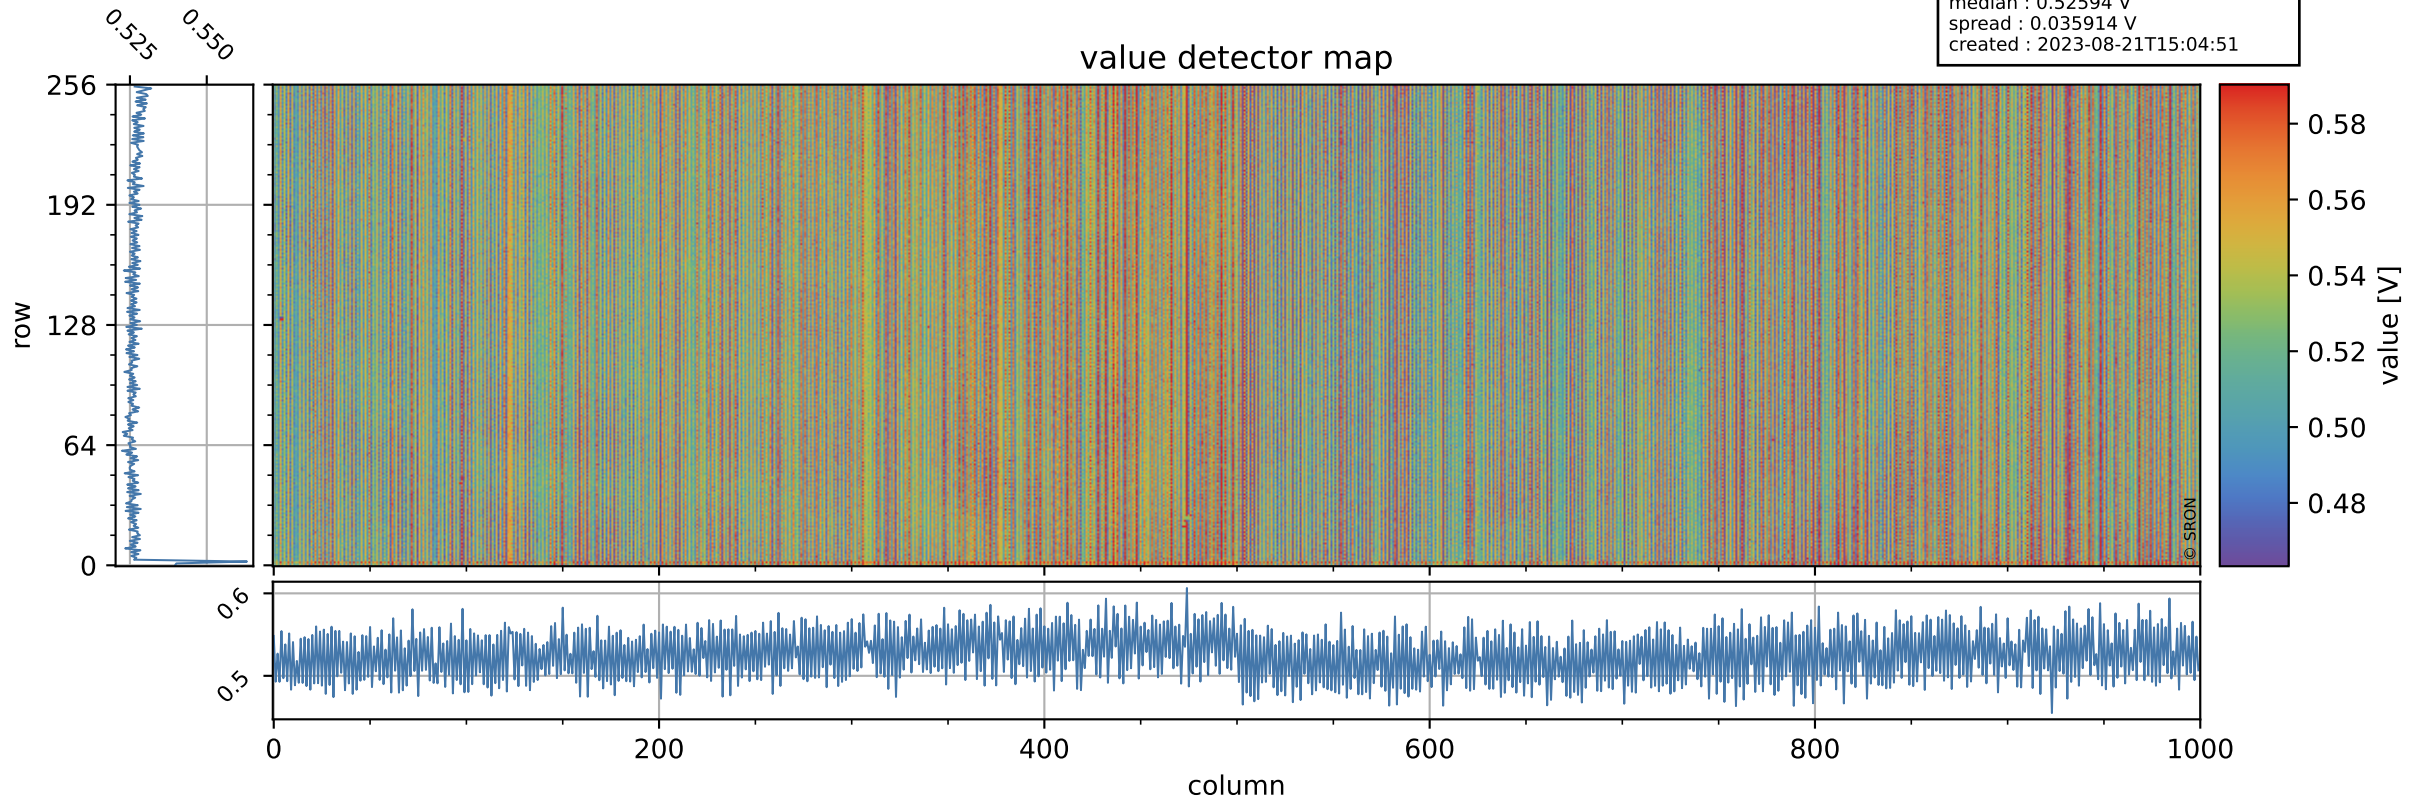

Tropomi SWIR offset (official)

orbits : 19 in [20452, 20497]
coverage : 2021-09-24 / 2021-09-27
median : 0.52594 V
spread : 0.035914 V
created : 2023-08-21T15:04:51

value detector map

Tropomi SWIR offset (official)

orbits : 19 in [20452, 20497]
coverage : 2021-09-24 / 2021-09-27
median : 28.996 μV
spread : 14.584 μV
created : 2023-08-21T15:04:51

Tropomi SWIR offset (official)

orbits : 19 in [20452, 20497]
coverage : 2021-09-24 / 2021-09-27
median : -0.069605 mV
spread : 0.4012 mV
created : 2023-08-21T15:04:52

value compared with SWIR offset CKD

Tropomi SWIR offset (official) ground-tracks of Sentinel-5P

orbits : 19 in [20452, 20497]
coverage : 2021-09-24 / 2021-09-27
created : 2023-08-21T15:04:52

Tropomi SWIR offset (official)

orbits : [2827, 20497]
coverage : 2018-04-30 / 2021-09-27
created : 2023-08-21T15:04:53

trend of detector median & temperatures