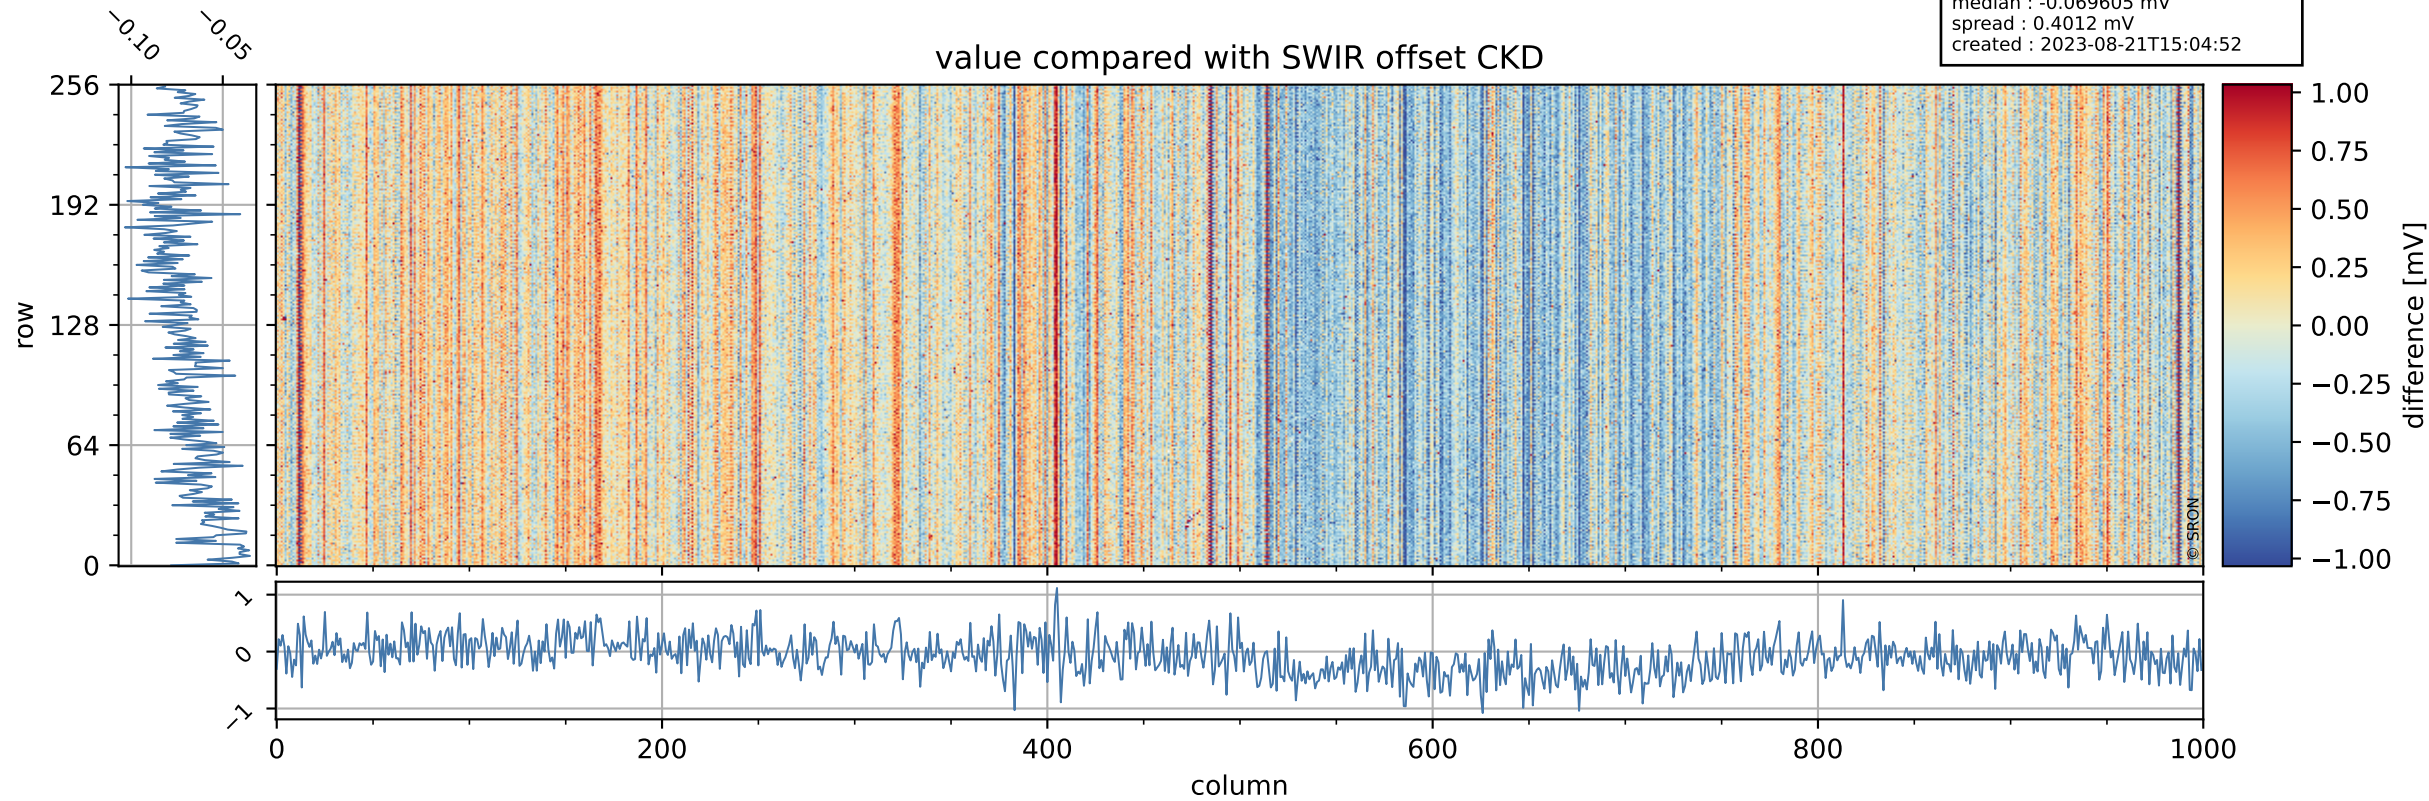

Tropomi SWIR offset (official)

orbits : 19 in [20452, 20497]
coverage : 2021-09-24 / 2021-09-27
median : 0.52594 V
spread : 0.035914 V
created : 2023-08-21T15:04:51

value detector map

Tropomi SWIR offset (official)

orbits : 19 in [20452, 20497]
coverage : 2021-09-24 / 2021-09-27
median : 28.996 μV
spread : 14.584 μV
created : 2023-08-21T15:04:51

Tropomi SWIR offset (official)

orbits : 19 in [20452, 20497]
coverage : 2021-09-24 / 2021-09-27
median : -0.069605 mV
spread : 0.4012 mV
created : 2023-08-21T15:04:52

value compared with SWIR offset CKD

Tropomi SWIR offset (official) ground-tracks of Sentinel-5P

orbits : 19 in [20452, 20497]
coverage : 2021-09-24 / 2021-09-27
created : 2023-08-21T15:04:52

Tropomi SWIR offset (official)

orbits : [2827, 20497]
coverage : 2018-04-30 / 2021-09-27
created : 2023-08-21T15:04:53

trend of detector median & temperatures