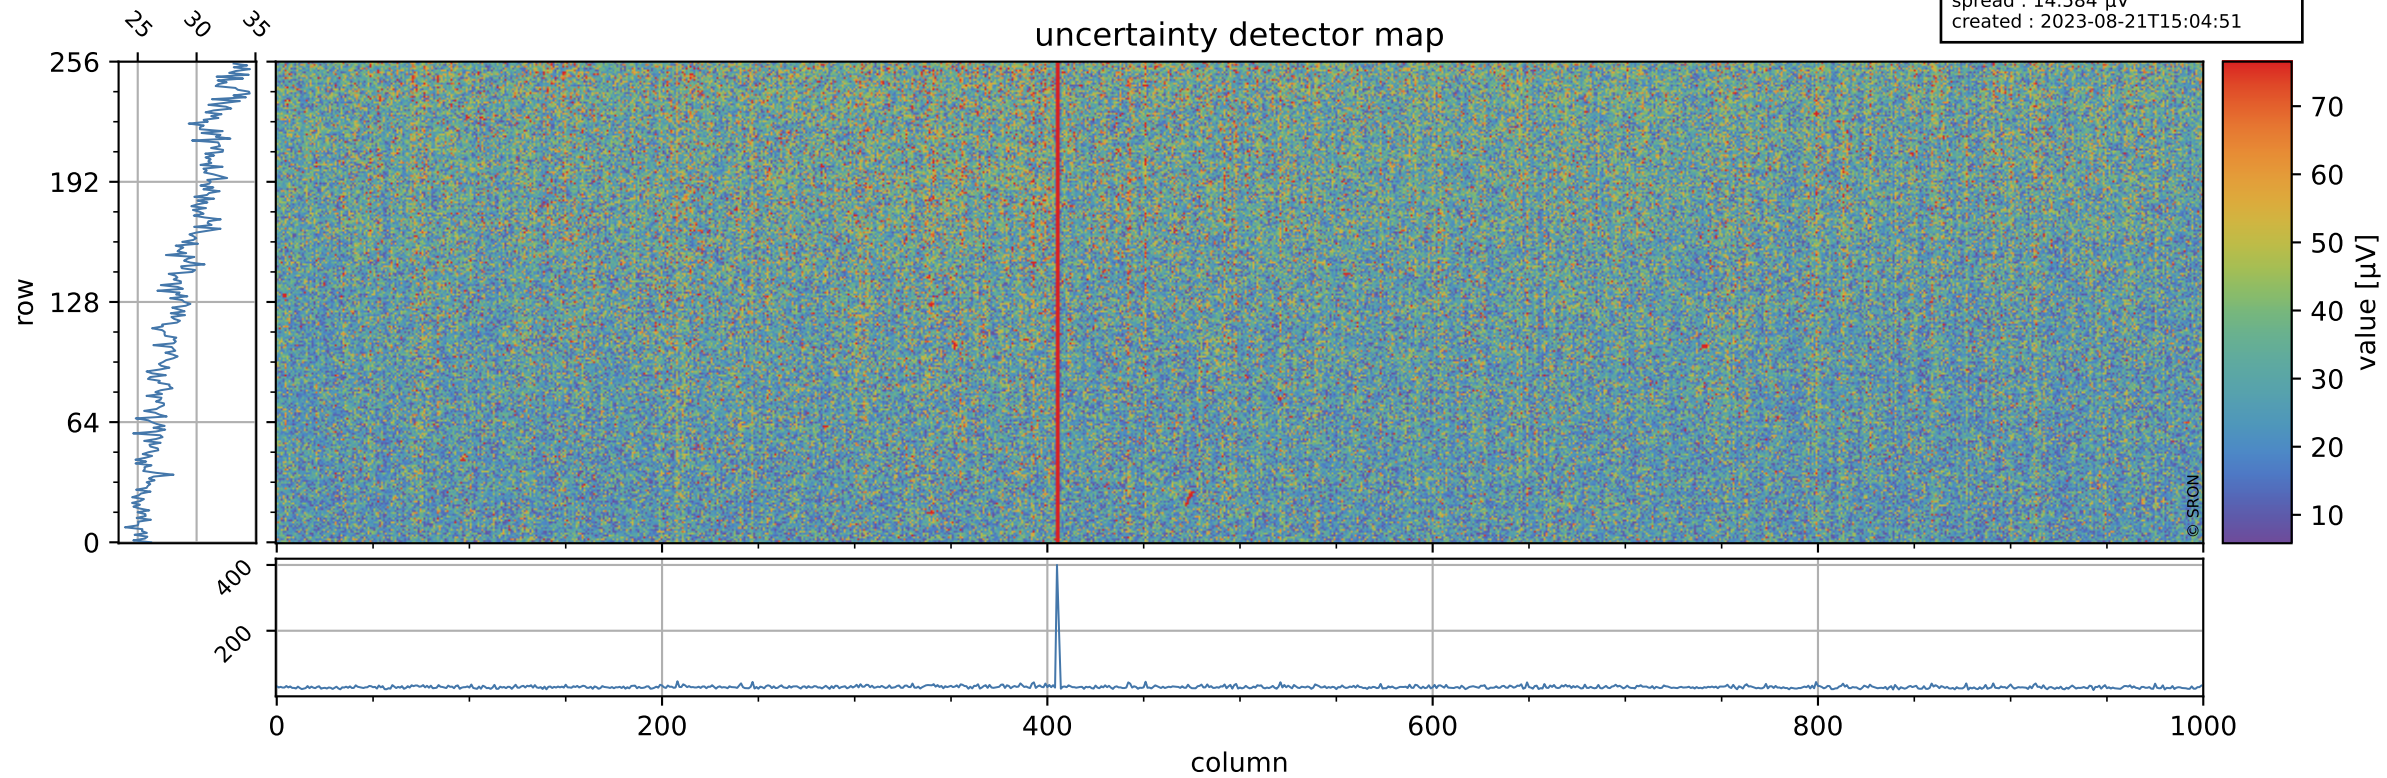

Tropomi SWIR offset (official)

orbits : 19 in [20452, 20497]
coverage : 2021-09-24 / 2021-09-27
median : 0.52594 V
spread : 0.035914 V
created : 2023-08-21T15:04:51

value detector map

Tropomi SWIR offset (official)

orbits : 19 in [20452, 20497]
coverage : 2021-09-24 / 2021-09-27
median : 28.996 μV
spread : 14.584 μV
created : 2023-08-21T15:04:51

Tropomi SWIR offset (official)

orbits : 19 in [20452, 20497]
coverage : 2021-09-24 / 2021-09-27
median : -0.069605 mV
spread : 0.4012 mV
created : 2023-08-21T15:04:52

value compared with SWIR offset CKD

Tropomi SWIR offset (official) ground-tracks of Sentinel-5P

orbits : 19 in [20452, 20497]
coverage : 2021-09-24 / 2021-09-27
created : 2023-08-21T15:04:52

Tropomi SWIR offset (official)

orbits : [2827, 20497]
coverage : 2018-04-30 / 2021-09-27
created : 2023-08-21T15:04:53

trend of detector median & temperatures