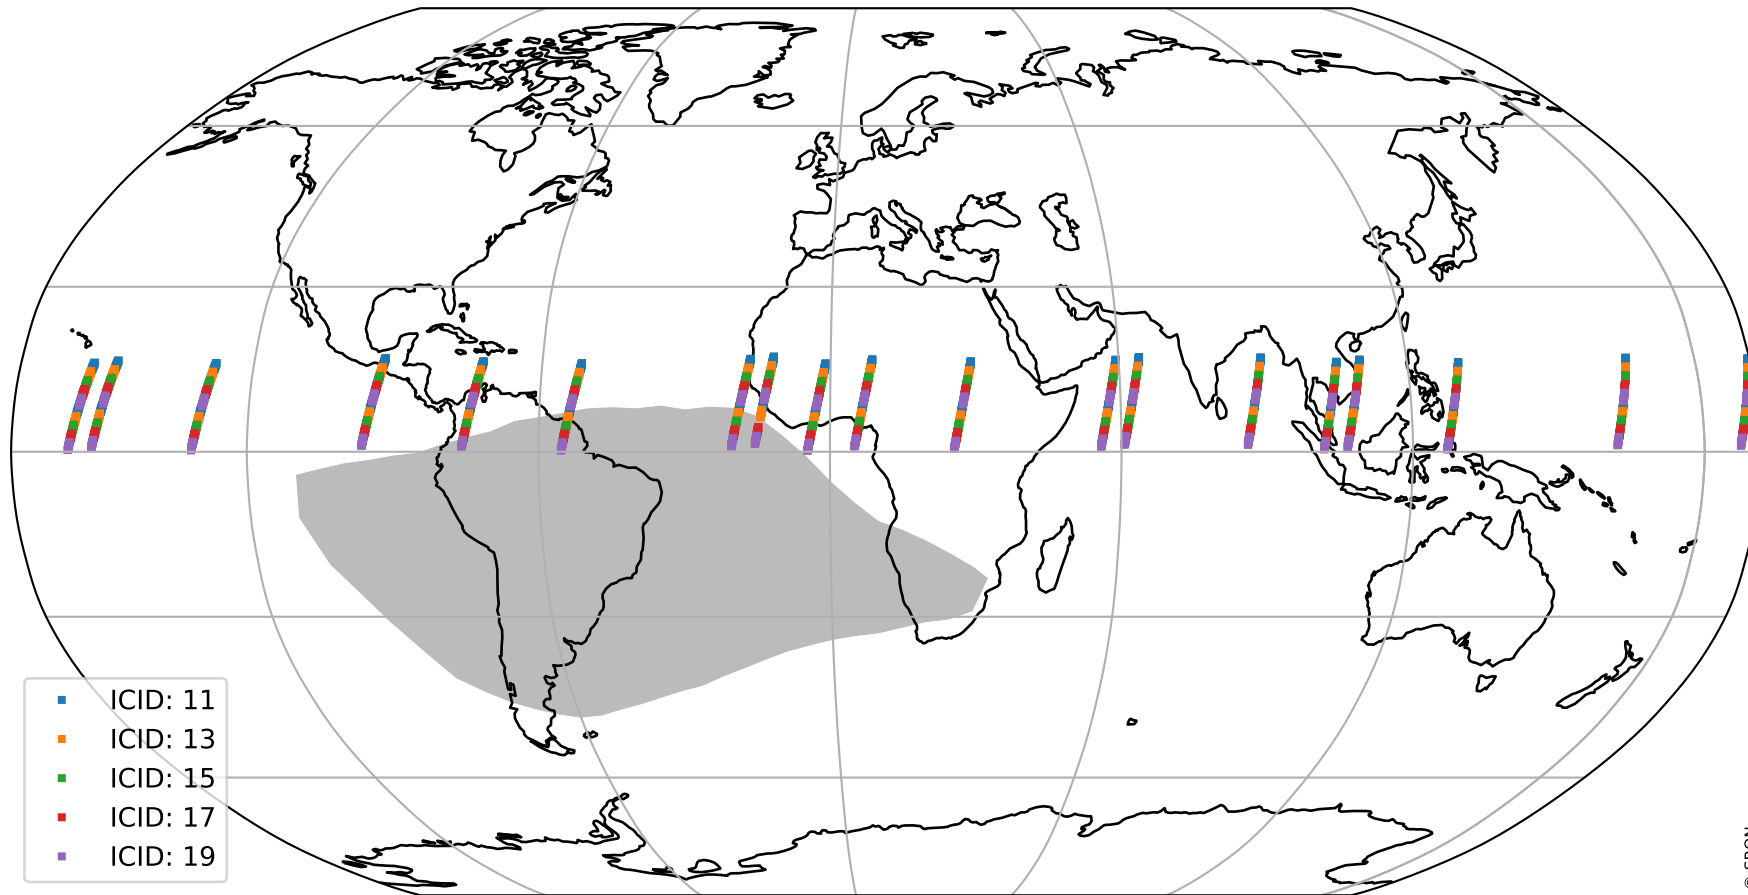

Tropomi SWIR offset (official)

orbits : 19 in [20452, 20497]
coverage : 2021-09-24 / 2021-09-27
median : 0.52594 V
spread : 0.035914 V
created : 2023-08-21T15:04:51

value detector map

Tropomi SWIR offset (official)

orbits : 19 in [20452, 20497]
coverage : 2021-09-24 / 2021-09-27
median : 28.996 μV
spread : 14.584 μV
created : 2023-08-21T15:04:51

Tropomi SWIR offset (official)

orbits : 19 in [20452, 20497]
coverage : 2021-09-24 / 2021-09-27
median : -0.069605 mV
spread : 0.4012 mV
created : 2023-08-21T15:04:52

value compared with SWIR offset CKD

Tropomi SWIR offset (official) ground-tracks of Sentinel-5P

orbits : 19 in [20452, 20497]
coverage : 2021-09-24 / 2021-09-27
created : 2023-08-21T15:04:52

Tropomi SWIR offset (official)

orbits : [2827, 20497]
coverage : 2018-04-30 / 2021-09-27
created : 2023-08-21T15:04:53

trend of detector median & temperatures