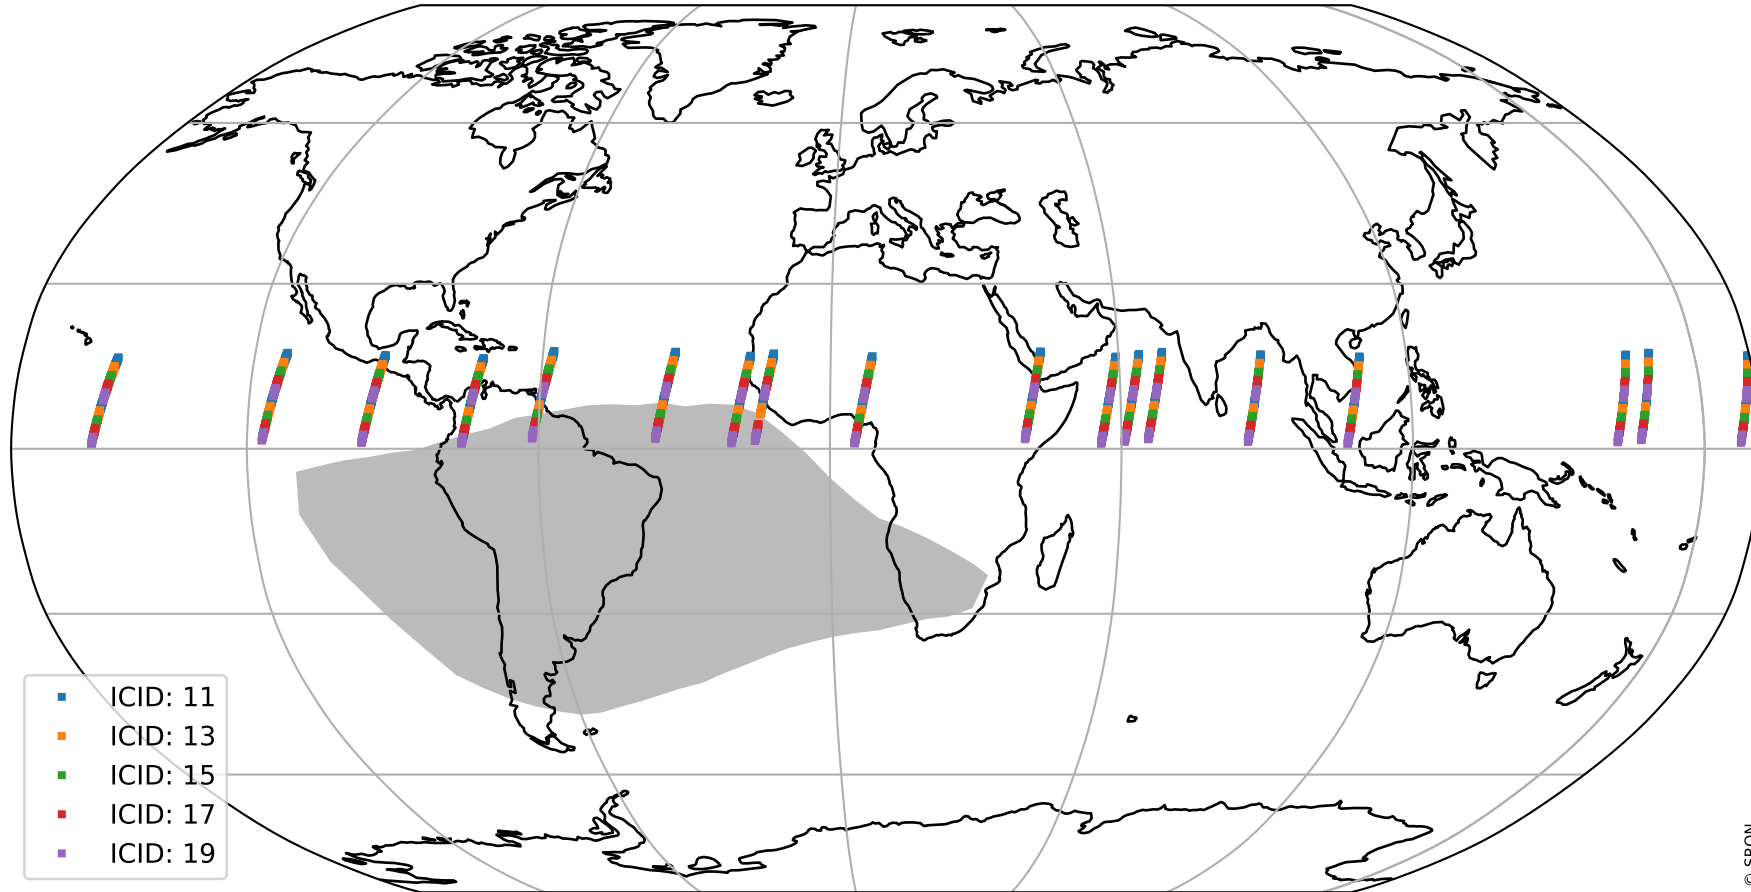

Tropomi SWIR offset (official)

orbits : 18 in [20467, 20512]
coverage : 2021-09-25 / 2021-09-28
median : 0.52594 V
spread : 0.035911 V
created : 2023-08-21T15:04:54

value detector map

Tropomi SWIR offset (official)

orbits : 18 in [20467, 20512]
coverage : 2021-09-25 / 2021-09-28
median : 29.523 μV
spread : 14.707 μV
created : 2023-08-21T15:04:54

Tropomi SWIR offset (official)

orbits : 18 in [20467, 20512]
coverage : 2021-09-25 / 2021-09-28
median : -0.073813 mV
spread : 0.40053 mV
created : 2023-08-21T15:04:55

value compared with SWIR offset CKD

Tropomi SWIR offset (official) ground-tracks of Sentinel-5P

orbits : 18 in [20467, 20512]
coverage : 2021-09-25 / 2021-09-28
created : 2023-08-21T15:04:55

Tropomi SWIR offset (official)

orbits : [2827, 20512]
coverage : 2018-04-30 / 2021-09-28
created : 2023-08-21T15:04:56

trend of detector median & temperatures