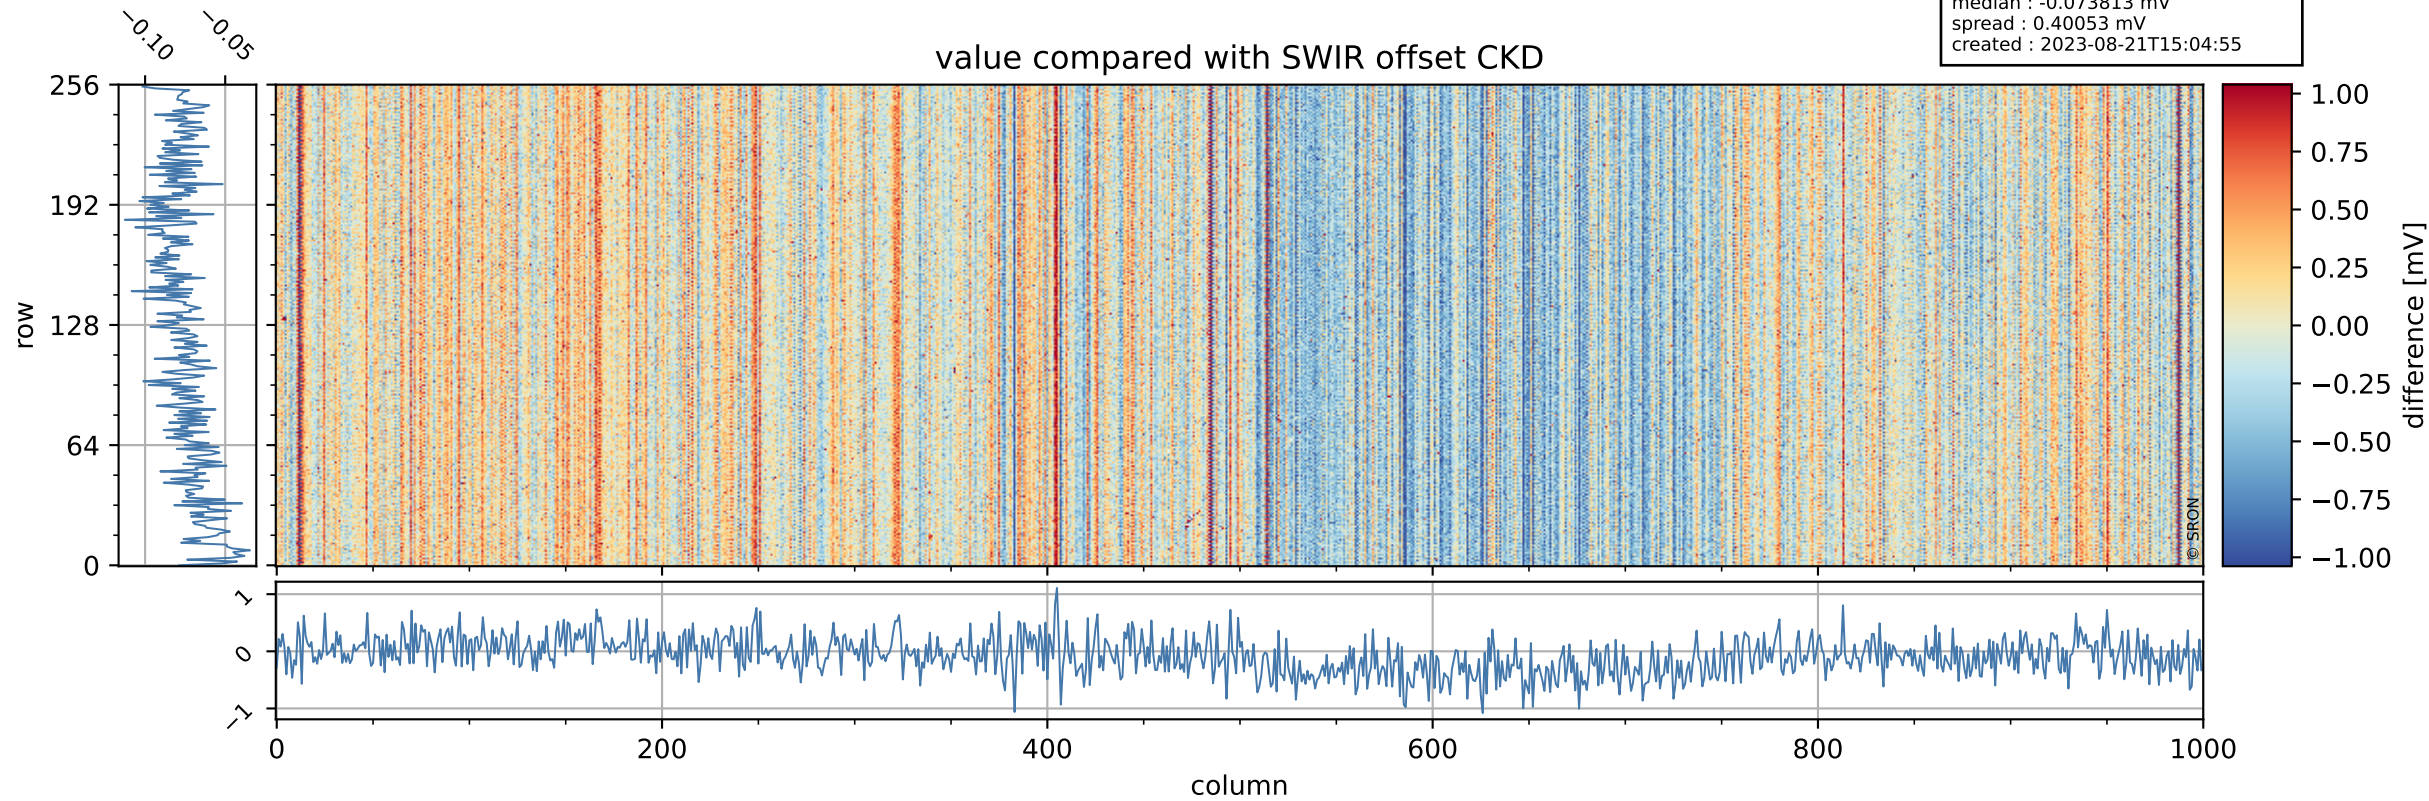

Tropomi SWIR offset (official)

orbits : 18 in [20467, 20512]
coverage : 2021-09-25 / 2021-09-28
median : 0.52594 V
spread : 0.035911 V
created : 2023-08-21T15:04:54

value detector map

Tropomi SWIR offset (official)

orbits : 18 in [20467, 20512]
coverage : 2021-09-25 / 2021-09-28
median : 29.523 μV
spread : 14.707 μV
created : 2023-08-21T15:04:54

Tropomi SWIR offset (official)

orbits : 18 in [20467, 20512]
coverage : 2021-09-25 / 2021-09-28
median : -0.073813 mV
spread : 0.40053 mV
created : 2023-08-21T15:04:55

value compared with SWIR offset CKD

Tropomi SWIR offset (official) ground-tracks of Sentinel-5P

orbits : 18 in [20467, 20512]
coverage : 2021-09-25 / 2021-09-28
created : 2023-08-21T15:04:55

Tropomi SWIR offset (official)

orbits : [2827, 20512]
coverage : 2018-04-30 / 2021-09-28
created : 2023-08-21T15:04:56

trend of detector median & temperatures