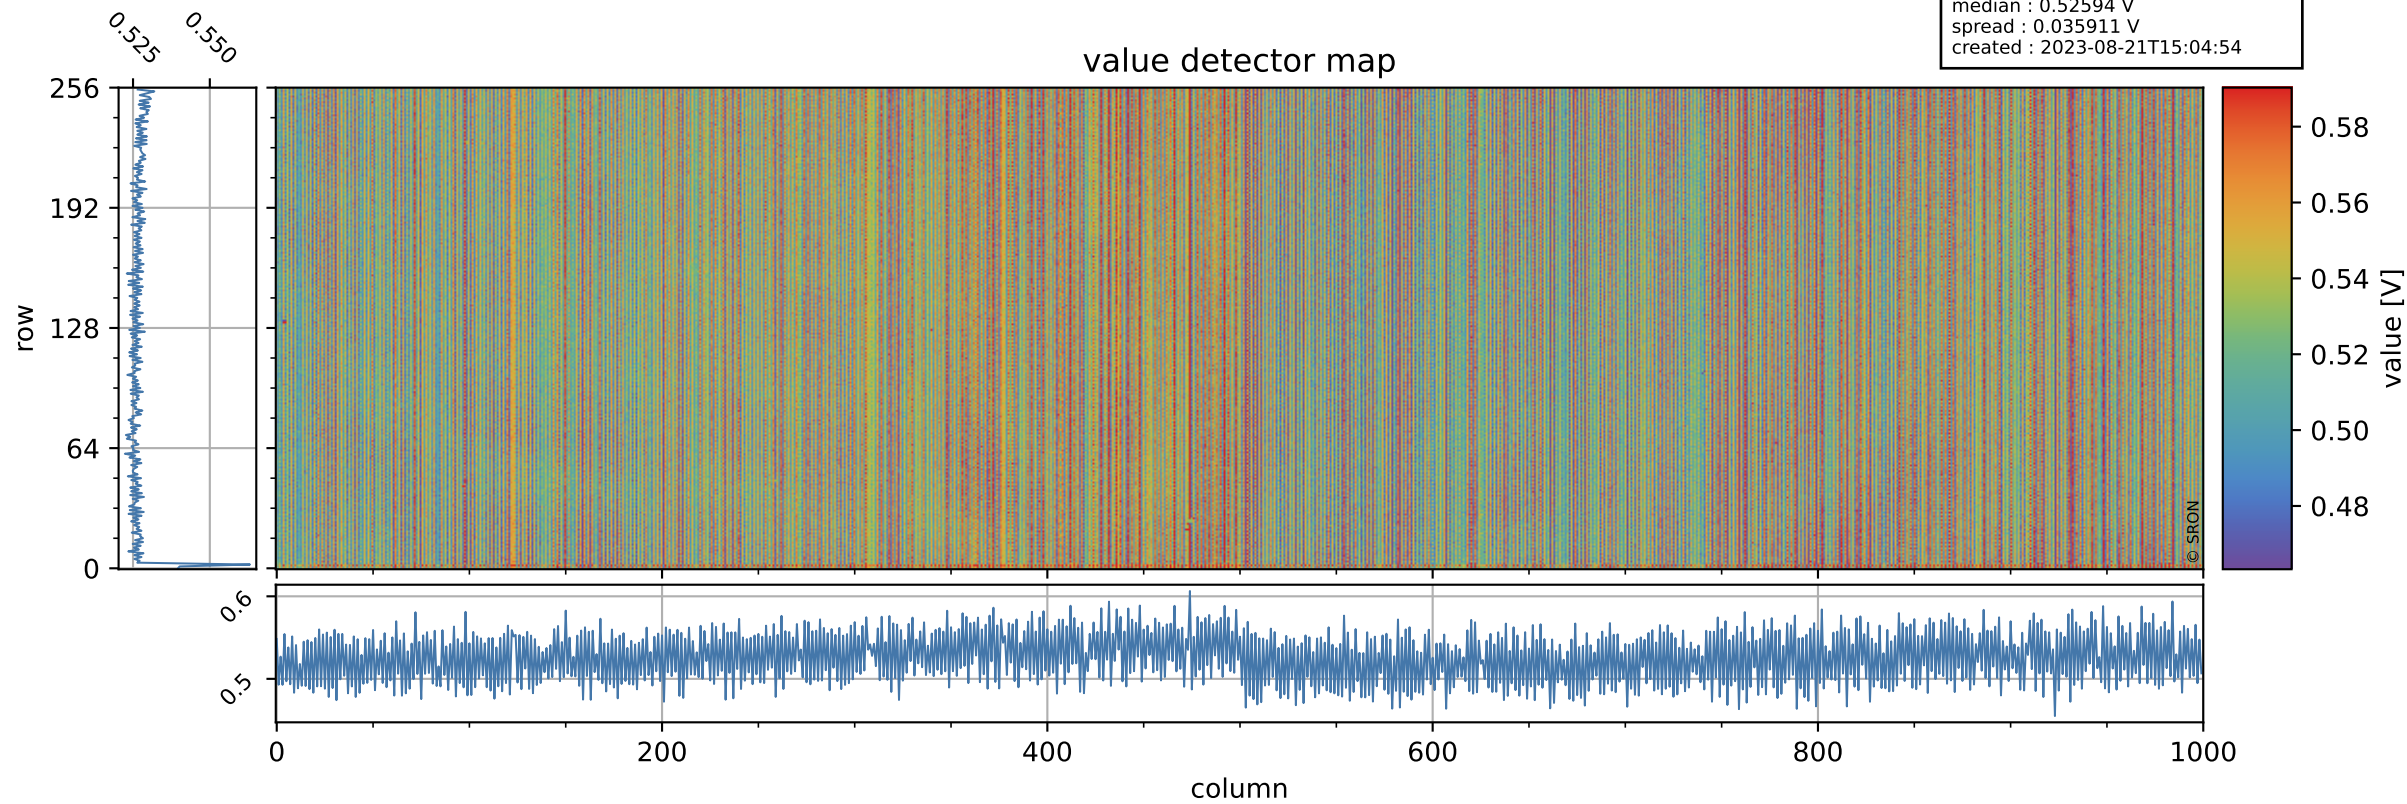

Tropomi SWIR offset (official)

orbits : 18 in [20467, 20512]
coverage : 2021-09-25 / 2021-09-28
median : 0.52594 V
spread : 0.035911 V
created : 2023-08-21T15:04:54

value detector map

Tropomi SWIR offset (official)

orbits : 18 in [20467, 20512]
coverage : 2021-09-25 / 2021-09-28
median : 29.523 μV
spread : 14.707 μV
created : 2023-08-21T15:04:54

Tropomi SWIR offset (official)

orbits : 18 in [20467, 20512]
coverage : 2021-09-25 / 2021-09-28
median : -0.073813 mV
spread : 0.40053 mV
created : 2023-08-21T15:04:55

value compared with SWIR offset CKD

Tropomi SWIR offset (official) ground-tracks of Sentinel-5P

orbits : 18 in [20467, 20512]
coverage : 2021-09-25 / 2021-09-28
created : 2023-08-21T15:04:55

Tropomi SWIR offset (official)

orbits : [2827, 20512]
coverage : 2018-04-30 / 2021-09-28
created : 2023-08-21T15:04:56

trend of detector median & temperatures