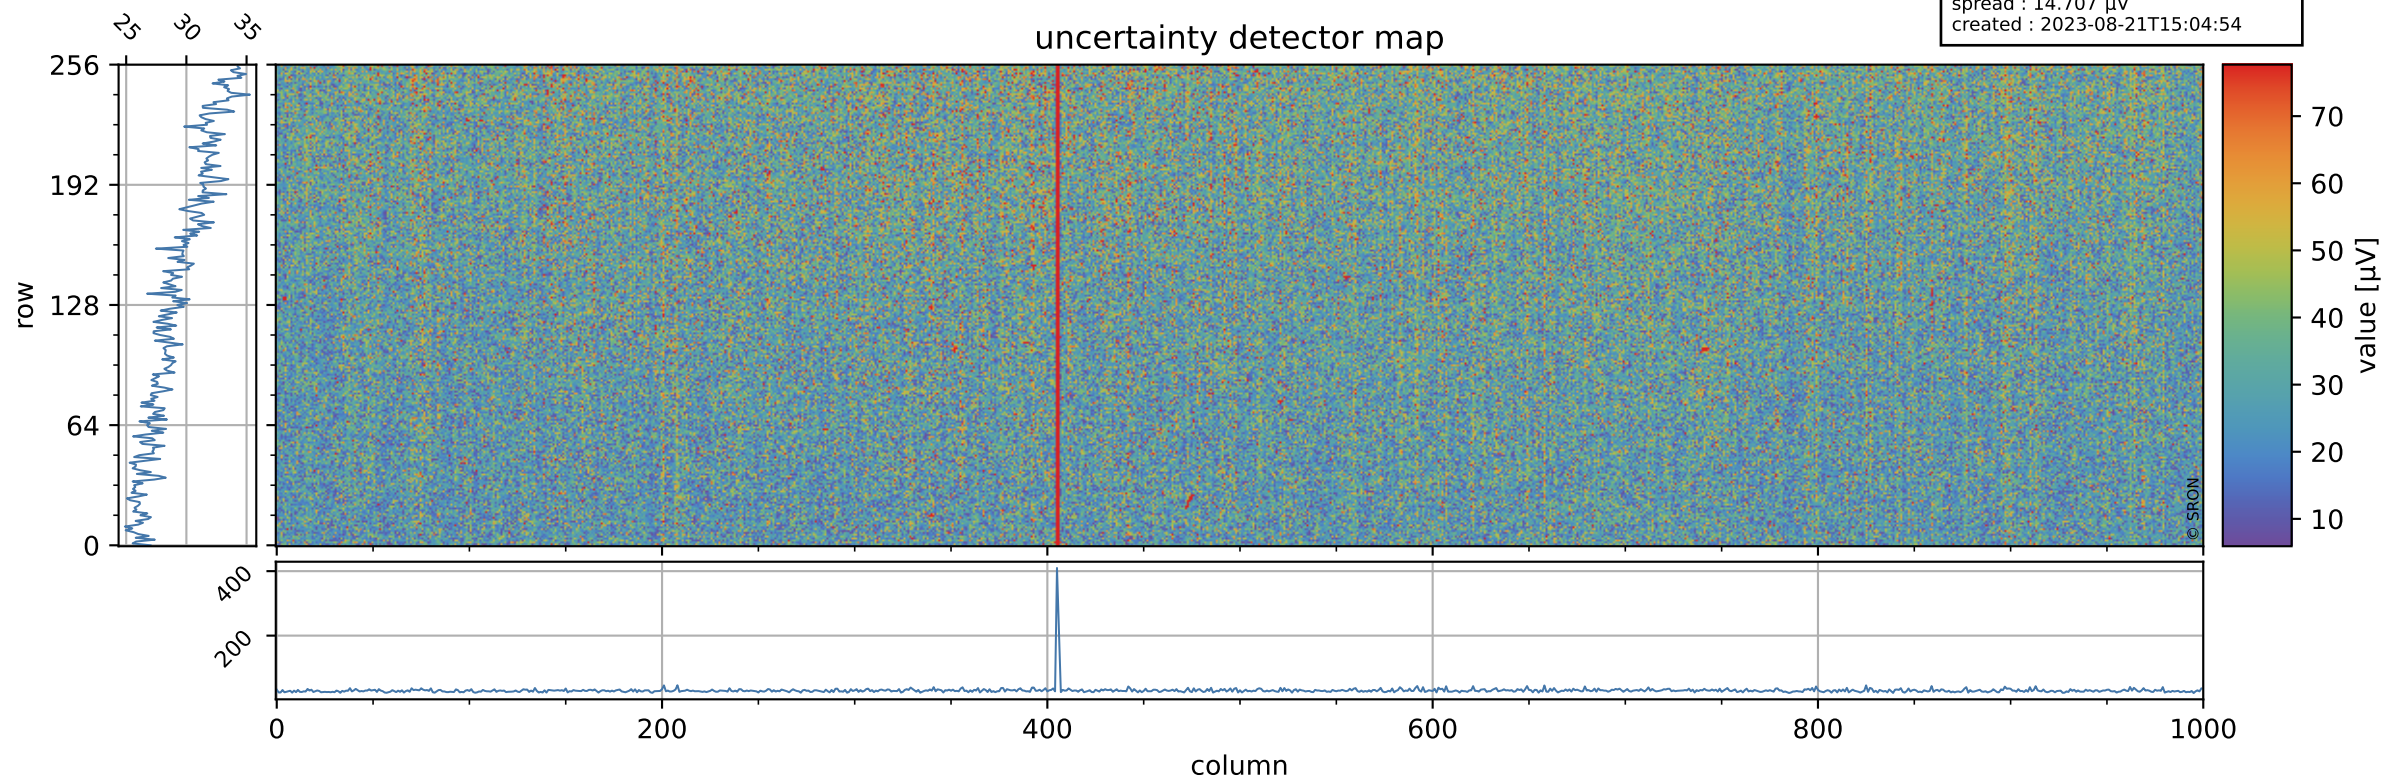

Tropomi SWIR offset (official)

orbits : 18 in [20467, 20512]
coverage : 2021-09-25 / 2021-09-28
median : 0.52594 V
spread : 0.035911 V
created : 2023-08-21T15:04:54

value detector map

Tropomi SWIR offset (official)

orbits : 18 in [20467, 20512]
coverage : 2021-09-25 / 2021-09-28
median : 29.523 μV
spread : 14.707 μV
created : 2023-08-21T15:04:54

Tropomi SWIR offset (official)

orbits : 18 in [20467, 20512]
coverage : 2021-09-25 / 2021-09-28
median : -0.073813 mV
spread : 0.40053 mV
created : 2023-08-21T15:04:55

value compared with SWIR offset CKD

Tropomi SWIR offset (official) ground-tracks of Sentinel-5P

orbits : 18 in [20467, 20512]
coverage : 2021-09-25 / 2021-09-28
created : 2023-08-21T15:04:55

Tropomi SWIR offset (official)

orbits : [2827, 20512]
coverage : 2018-04-30 / 2021-09-28
created : 2023-08-21T15:04:56

trend of detector median & temperatures