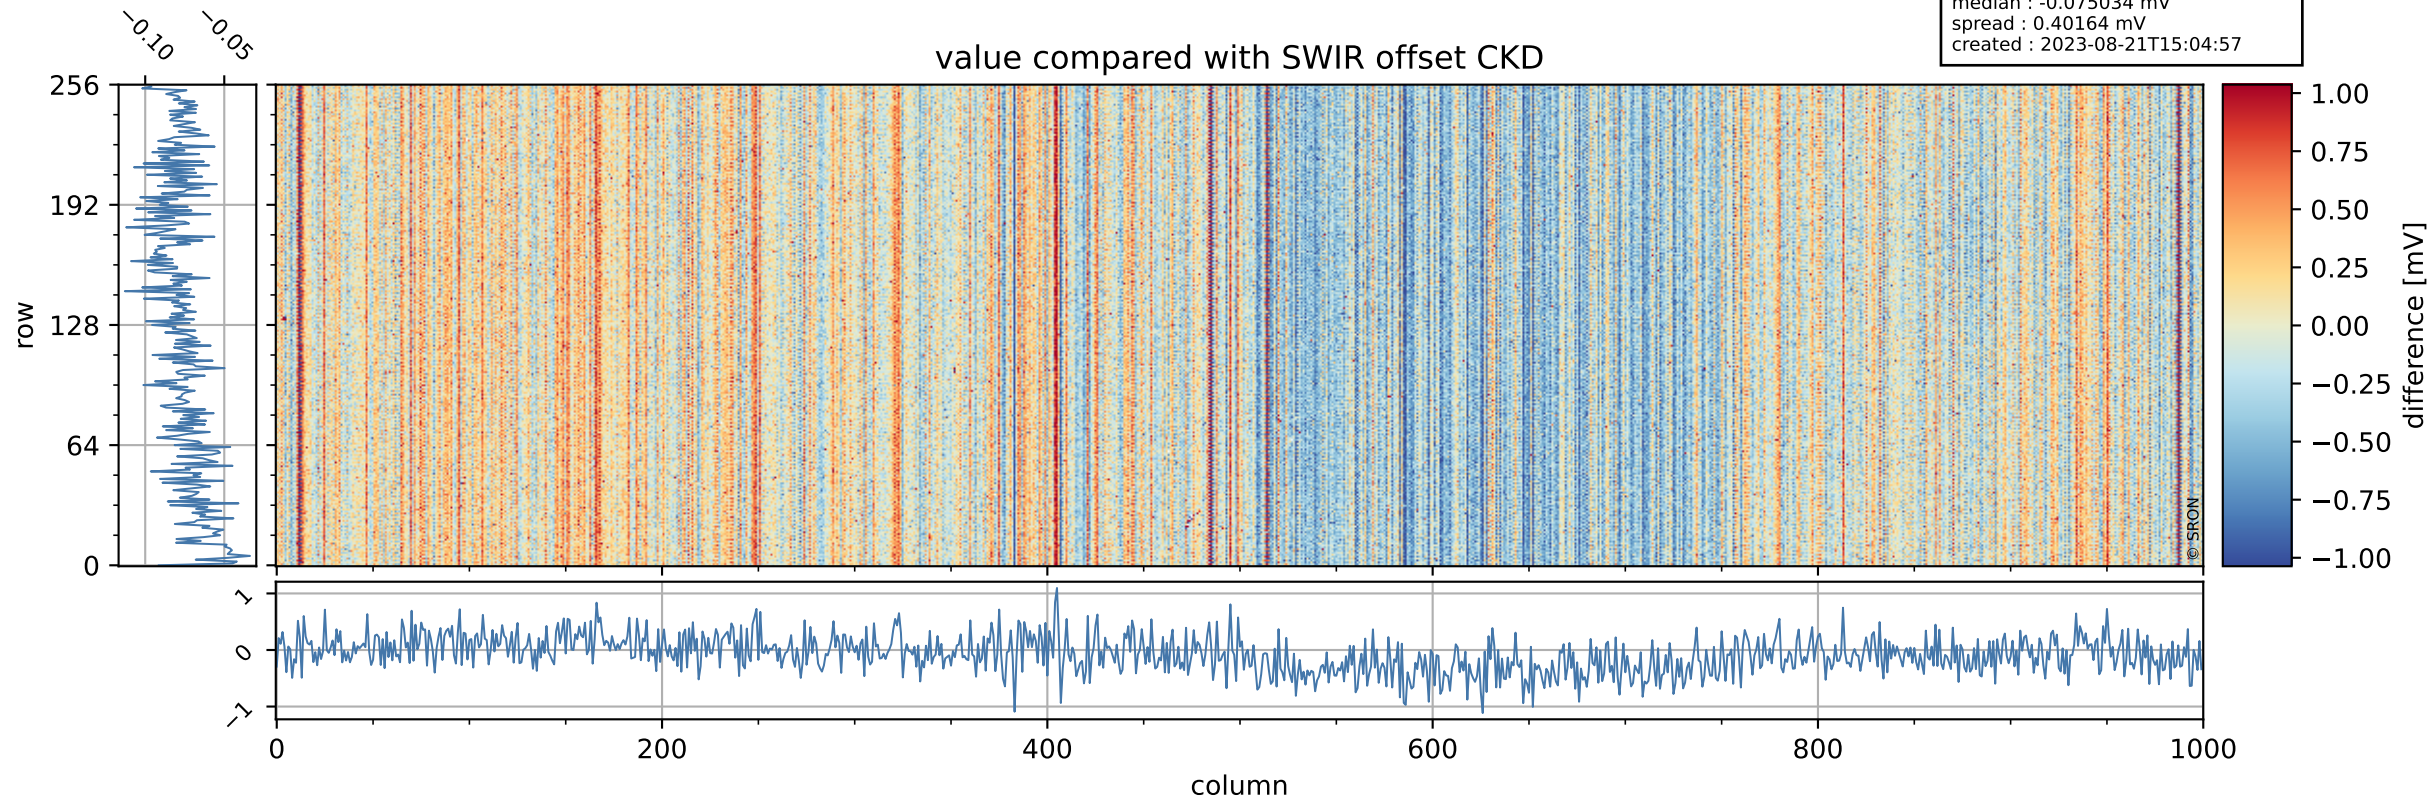

Tropomi SWIR offset (official)

orbits : 19 in [20482, 20527]
coverage : 2021-09-26 / 2021-09-29
median : 0.52594 V
spread : 0.035911 V
created : 2023-08-21T15:04:57

value detector map

Tropomi SWIR offset (official)

orbits : 19 in [20482, 20527]
coverage : 2021-09-26 / 2021-09-29
median : 28.929 μV
spread : 14.501 μV
created : 2023-08-21T15:04:57

Tropomi SWIR offset (official)

orbits : 19 in [20482, 20527]
coverage : 2021-09-26 / 2021-09-29
median : -0.075034 mV
spread : 0.40164 mV
created : 2023-08-21T15:04:57

value compared with SWIR offset CKD

Tropomi SWIR offset (official) ground-tracks of Sentinel-5P

orbits : 19 in [20482, 20527]
coverage : 2021-09-26 / 2021-09-29
created : 2023-08-21T15:04:58

Tropomi SWIR offset (official)

orbits : [2827, 20527]
coverage : 2018-04-30 / 2021-09-29
created : 2023-08-21T15:04:59

trend of detector median & temperatures