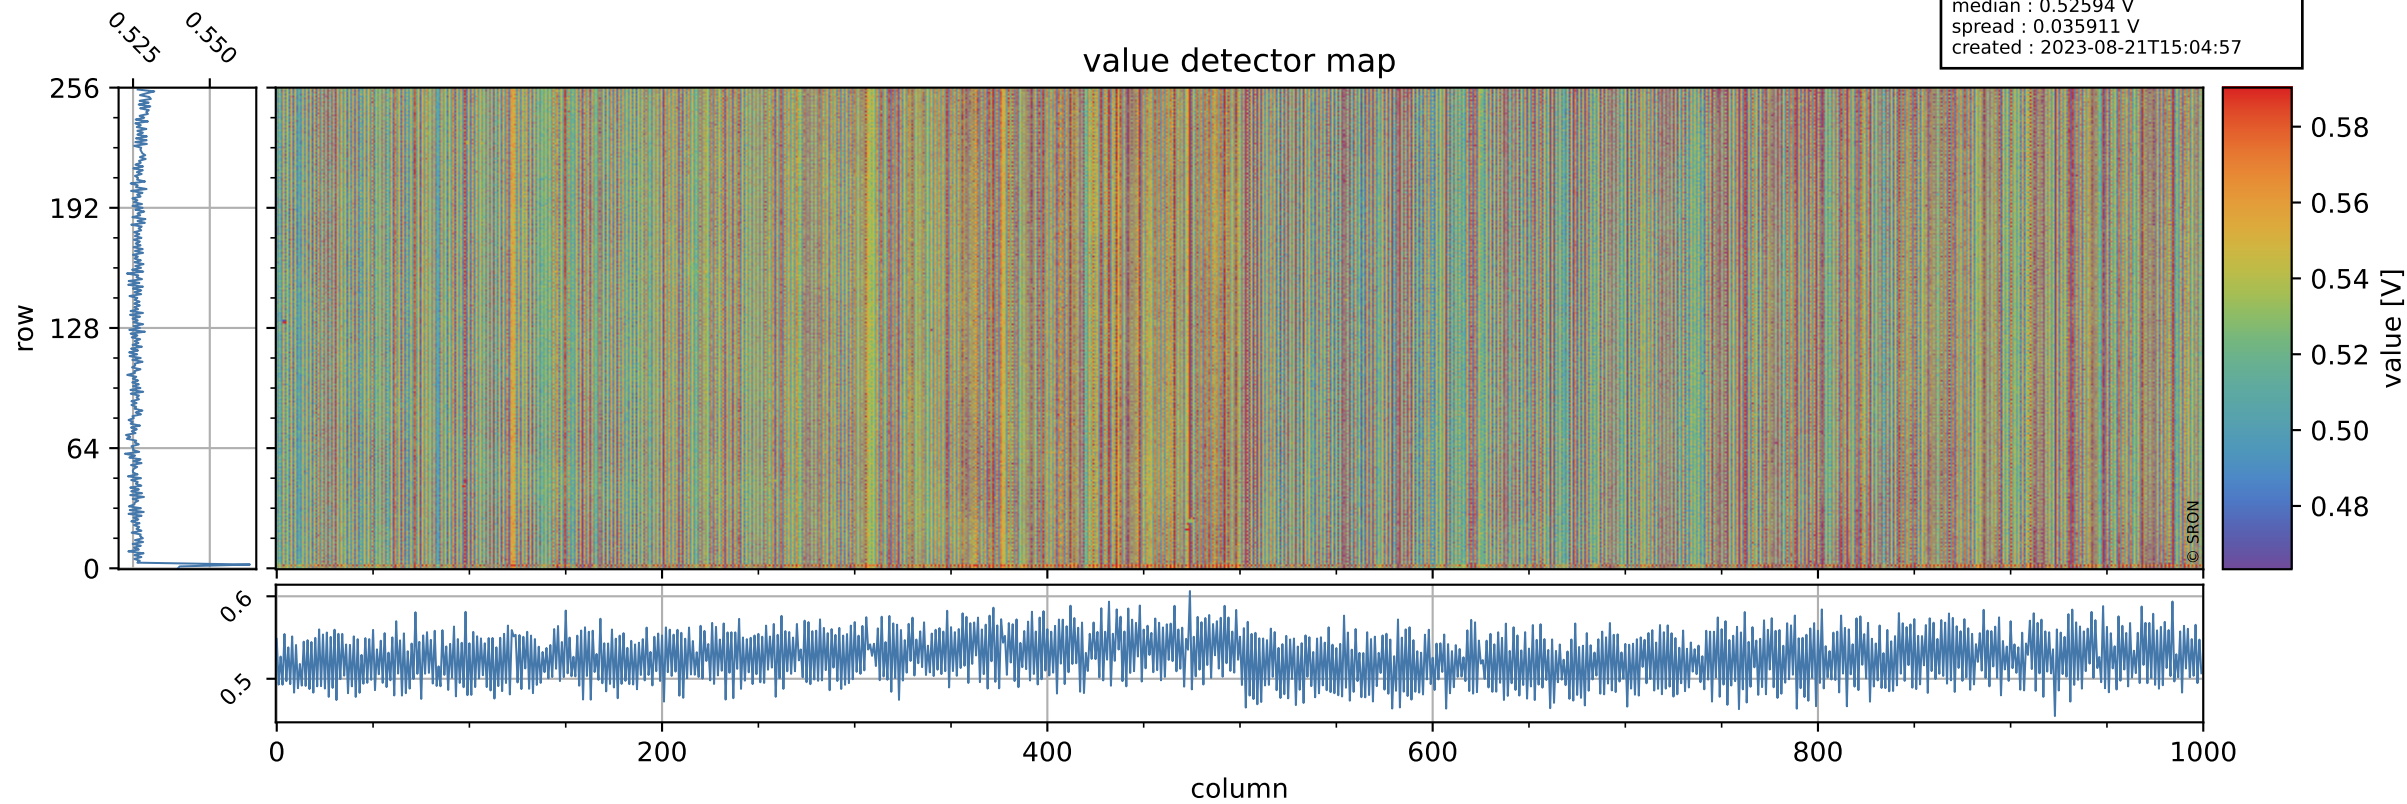

Tropomi SWIR offset (official)

orbits : 19 in [20482, 20527]
coverage : 2021-09-26 / 2021-09-29
median : 0.52594 V
spread : 0.035911 V
created : 2023-08-21T15:04:57

value detector map

Tropomi SWIR offset (official)

orbits : 19 in [20482, 20527]
coverage : 2021-09-26 / 2021-09-29
median : 28.929 μV
spread : 14.501 μV
created : 2023-08-21T15:04:57

Tropomi SWIR offset (official)

orbits : 19 in [20482, 20527]
coverage : 2021-09-26 / 2021-09-29
median : -0.075034 mV
spread : 0.40164 mV
created : 2023-08-21T15:04:57

value compared with SWIR offset CKD

Tropomi SWIR offset (official) ground-tracks of Sentinel-5P

orbits : 19 in [20482, 20527]
coverage : 2021-09-26 / 2021-09-29
created : 2023-08-21T15:04:58

Tropomi SWIR offset (official)

orbits : [2827, 20527]
coverage : 2018-04-30 / 2021-09-29
created : 2023-08-21T15:04:59

trend of detector median & temperatures