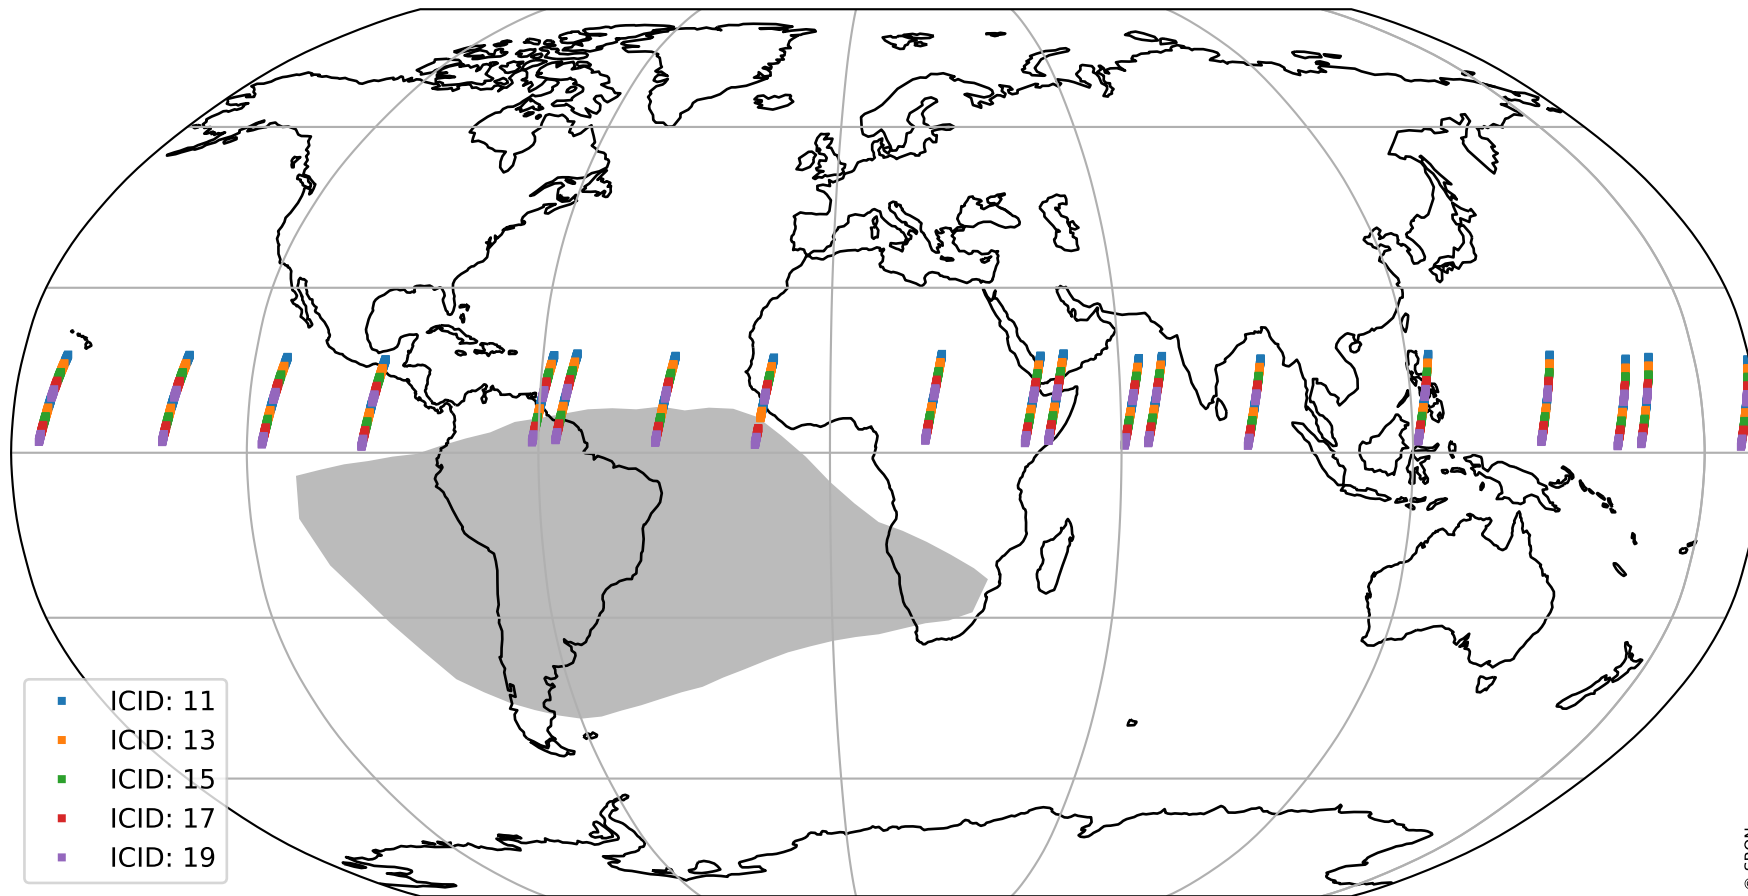

Tropomi SWIR offset (official)

orbits : 19 in [20482, 20527]
coverage : 2021-09-26 / 2021-09-29
median : 0.52594 V
spread : 0.035911 V
created : 2023-08-21T15:04:57

value detector map

Tropomi SWIR offset (official)

orbits : 19 in [20482, 20527]
coverage : 2021-09-26 / 2021-09-29
median : 28.929 μV
spread : 14.501 μV
created : 2023-08-21T15:04:57

Tropomi SWIR offset (official)

orbits : 19 in [20482, 20527]
coverage : 2021-09-26 / 2021-09-29
median : -0.075034 mV
spread : 0.40164 mV
created : 2023-08-21T15:04:57

value compared with SWIR offset CKD

Tropomi SWIR offset (official) ground-tracks of Sentinel-5P

orbits : 19 in [20482, 20527]
coverage : 2021-09-26 / 2021-09-29
created : 2023-08-21T15:04:58

Tropomi SWIR offset (official)

orbits : [2827, 20527]
coverage : 2018-04-30 / 2021-09-29
created : 2023-08-21T15:04:59

trend of detector median & temperatures