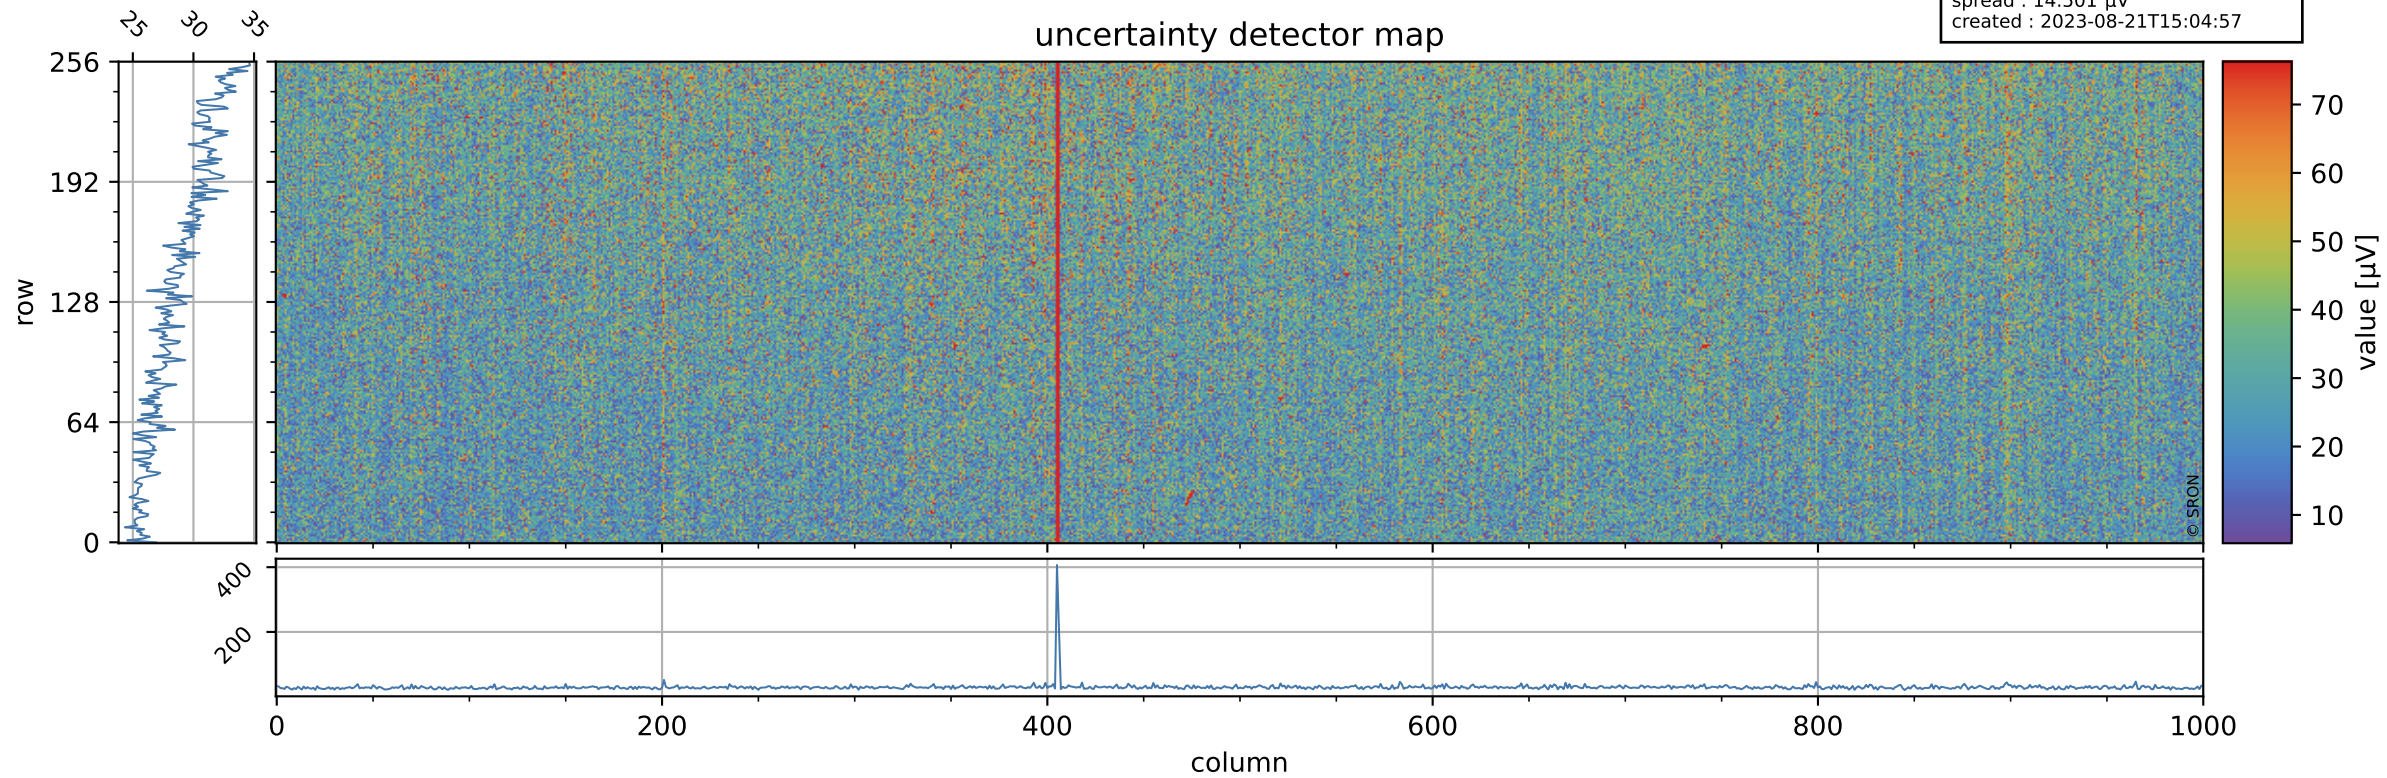

Tropomi SWIR offset (official)

orbits : 19 in [20482, 20527]
coverage : 2021-09-26 / 2021-09-29
median : 0.52594 V
spread : 0.035911 V
created : 2023-08-21T15:04:57

value detector map

Tropomi SWIR offset (official)

orbits : 19 in [20482, 20527]
coverage : 2021-09-26 / 2021-09-29
median : 28.929 μV
spread : 14.501 μV
created : 2023-08-21T15:04:57

Tropomi SWIR offset (official)

orbits : 19 in [20482, 20527]
coverage : 2021-09-26 / 2021-09-29
median : -0.075034 mV
spread : 0.40164 mV
created : 2023-08-21T15:04:57

value compared with SWIR offset CKD

Tropomi SWIR offset (official) ground-tracks of Sentinel-5P

orbits : 19 in [20482, 20527]
coverage : 2021-09-26 / 2021-09-29
created : 2023-08-21T15:04:58

Tropomi SWIR offset (official)

orbits : [2827, 20527]
coverage : 2018-04-30 / 2021-09-29
created : 2023-08-21T15:04:59

trend of detector median & temperatures