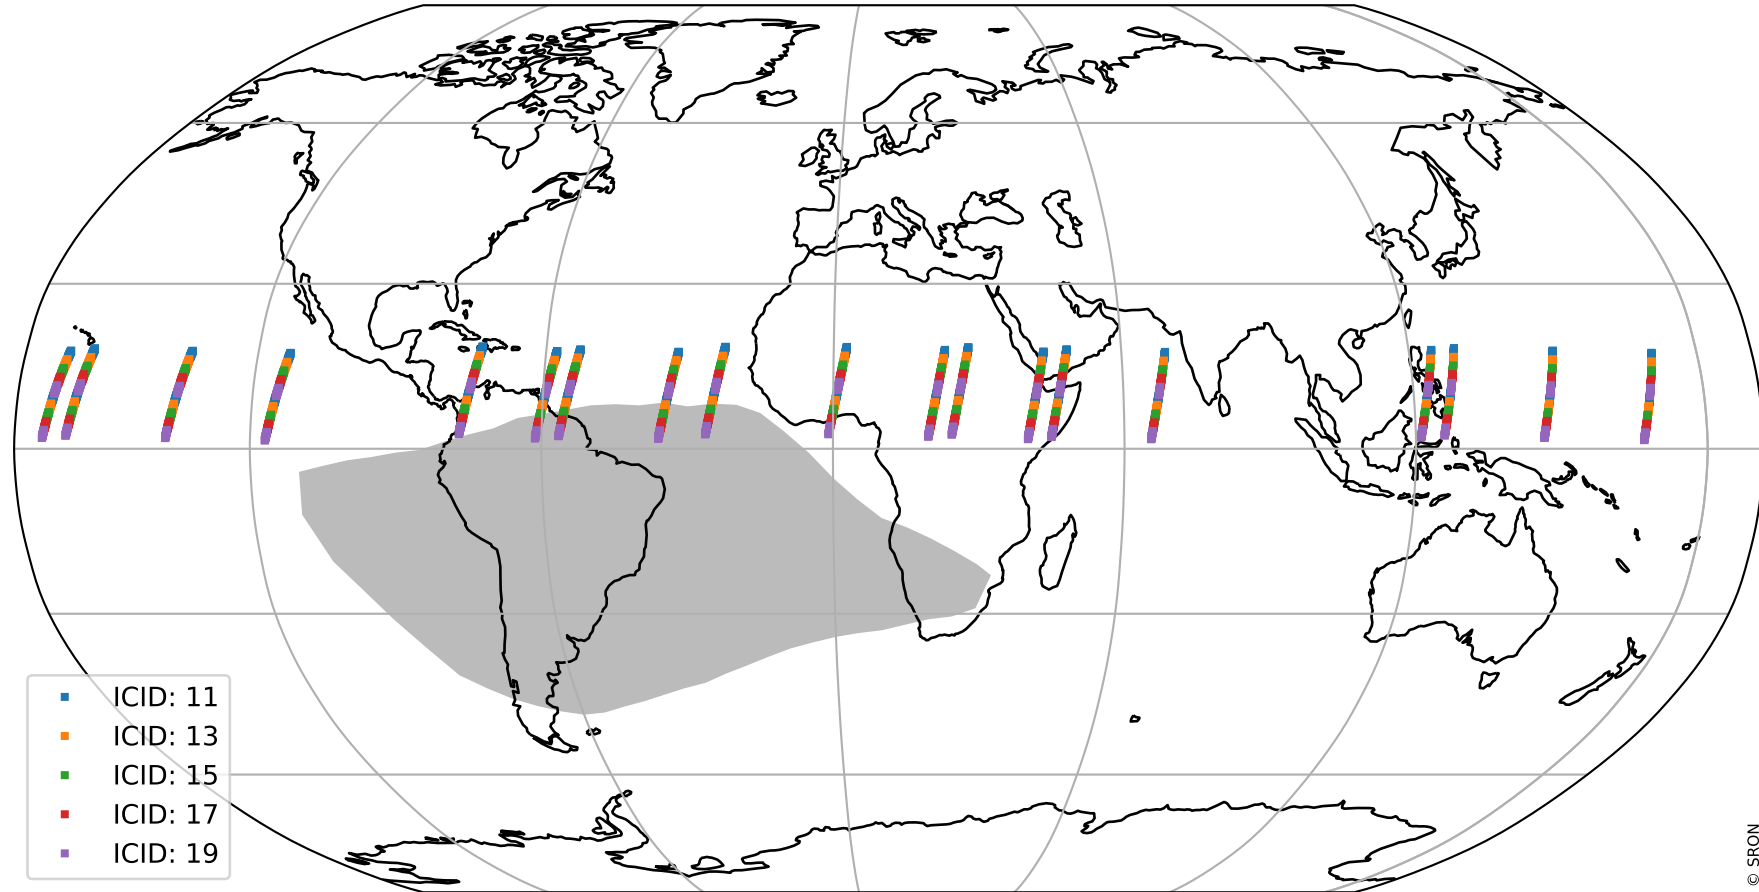

Tropomi SWIR offset (official)

orbits : 19 in [20497, 20542]
coverage : 2021-09-27 / 2021-09-30
median : 0.52594 V
spread : 0.03591 V
created : 2023-08-21T15:05:00

value detector map

Tropomi SWIR offset (official)

orbits : 19 in [20497, 20542]
coverage : 2021-09-27 / 2021-09-30
median : 28.756 μV
spread : 14.449 μV
created : 2023-08-21T15:05:00

Tropomi SWIR offset (official)

orbits : 19 in [20497, 20542]
coverage : 2021-09-27 / 2021-09-30
median : -0.071997 mV
spread : 0.40159 mV
created : 2023-08-21T15:05:01

value compared with SWIR offset CKD

Tropomi SWIR offset (official) ground-tracks of Sentinel-5P

orbits : 19 in [20497, 20542]
coverage : 2021-09-27 / 2021-09-30
created : 2023-08-21T15:05:01

Tropomi SWIR offset (official)

orbits : [2827, 20542]
coverage : 2018-04-30 / 2021-09-30
created : 2023-08-21T15:05:02

trend of detector median & temperatures