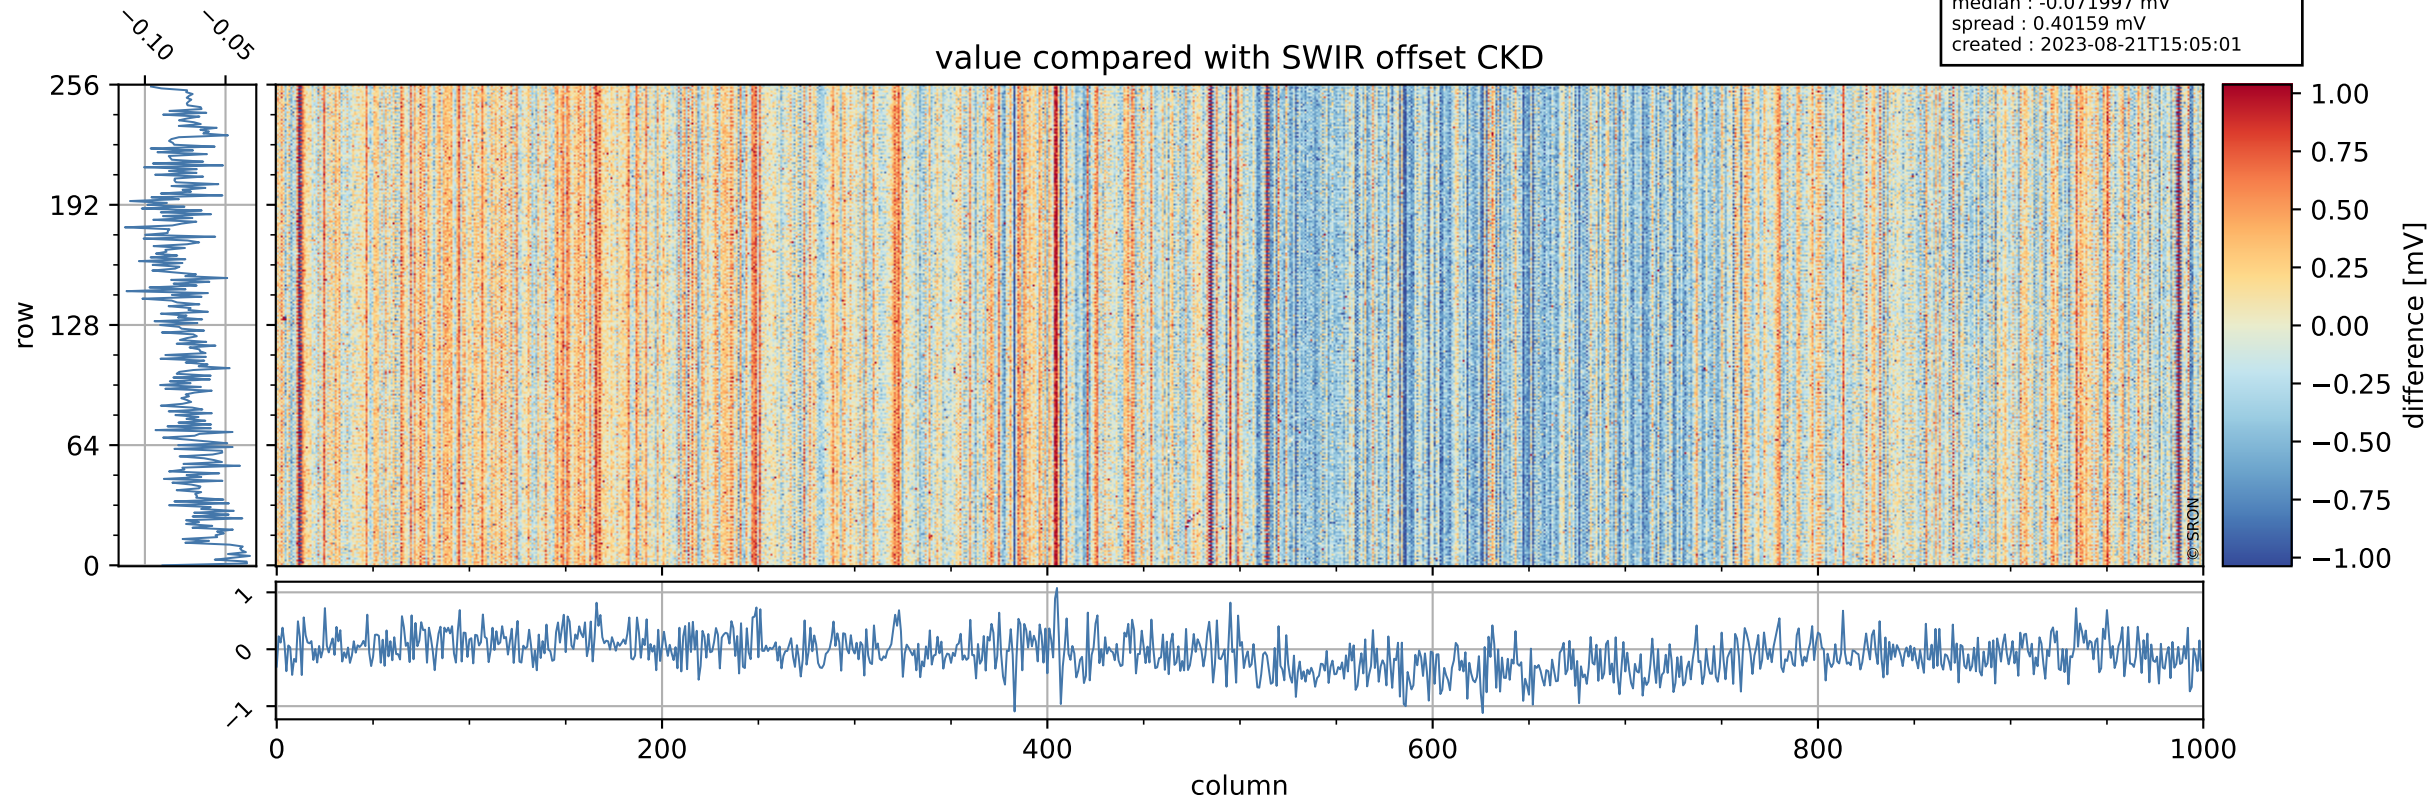

Tropomi SWIR offset (official)

orbits : 19 in [20497, 20542]
coverage : 2021-09-27 / 2021-09-30
median : 0.52594 V
spread : 0.03591 V
created : 2023-08-21T15:05:00

value detector map

Tropomi SWIR offset (official)

orbits : 19 in [20497, 20542]
coverage : 2021-09-27 / 2021-09-30
median : 28.756 μV
spread : 14.449 μV
created : 2023-08-21T15:05:00

Tropomi SWIR offset (official)

orbits : 19 in [20497, 20542]
coverage : 2021-09-27 / 2021-09-30
median : -0.071997 mV
spread : 0.40159 mV
created : 2023-08-21T15:05:01

value compared with SWIR offset CKD

Tropomi SWIR offset (official) ground-tracks of Sentinel-5P

orbits : 19 in [20497, 20542]
coverage : 2021-09-27 / 2021-09-30
created : 2023-08-21T15:05:01

Tropomi SWIR offset (official)

orbits : [2827, 20542]
coverage : 2018-04-30 / 2021-09-30
created : 2023-08-21T15:05:02

trend of detector median & temperatures