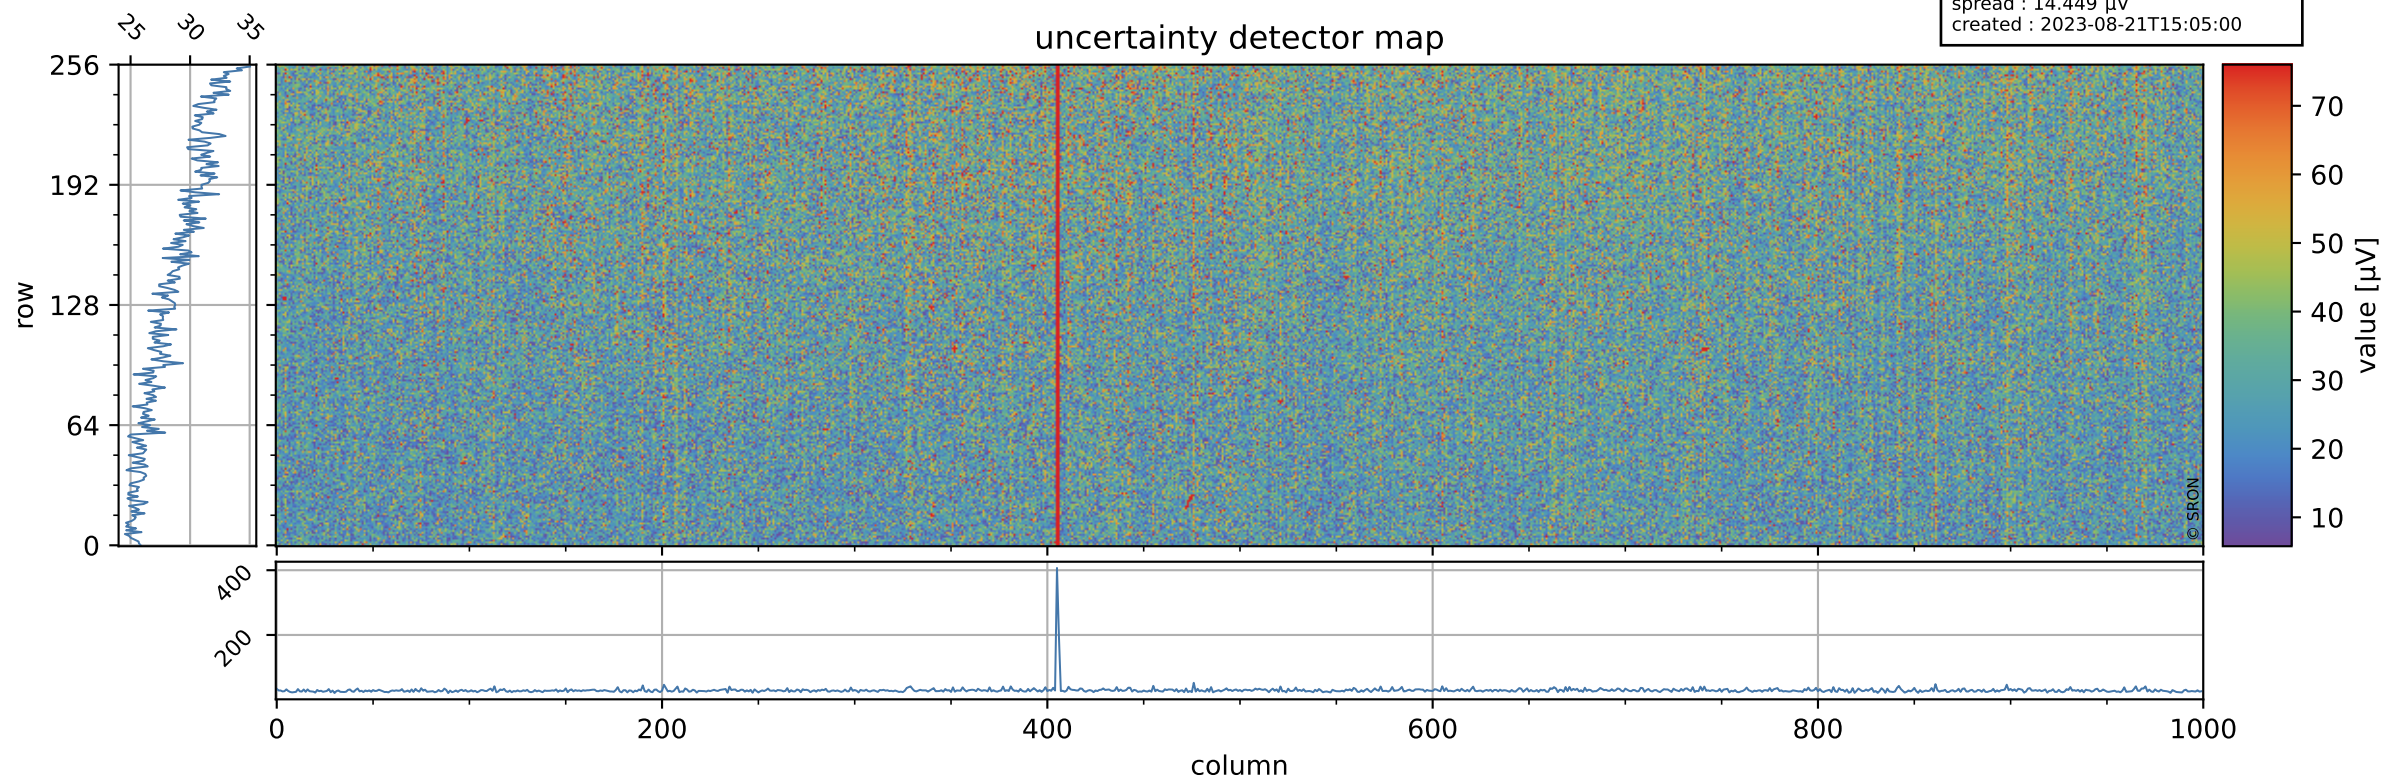

Tropomi SWIR offset (official)

orbits : 19 in [20497, 20542]
coverage : 2021-09-27 / 2021-09-30
median : 0.52594 V
spread : 0.03591 V
created : 2023-08-21T15:05:00

value detector map

Tropomi SWIR offset (official)

orbits : 19 in [20497, 20542]
coverage : 2021-09-27 / 2021-09-30
median : 28.756 μV
spread : 14.449 μV
created : 2023-08-21T15:05:00

Tropomi SWIR offset (official)

orbits : 19 in [20497, 20542]
coverage : 2021-09-27 / 2021-09-30
median : -0.071997 mV
spread : 0.40159 mV
created : 2023-08-21T15:05:01

value compared with SWIR offset CKD

Tropomi SWIR offset (official) ground-tracks of Sentinel-5P

orbits : 19 in [20497, 20542]
coverage : 2021-09-27 / 2021-09-30
created : 2023-08-21T15:05:01

Tropomi SWIR offset (official)

orbits : [2827, 20542]
coverage : 2018-04-30 / 2021-09-30
created : 2023-08-21T15:05:02

trend of detector median & temperatures