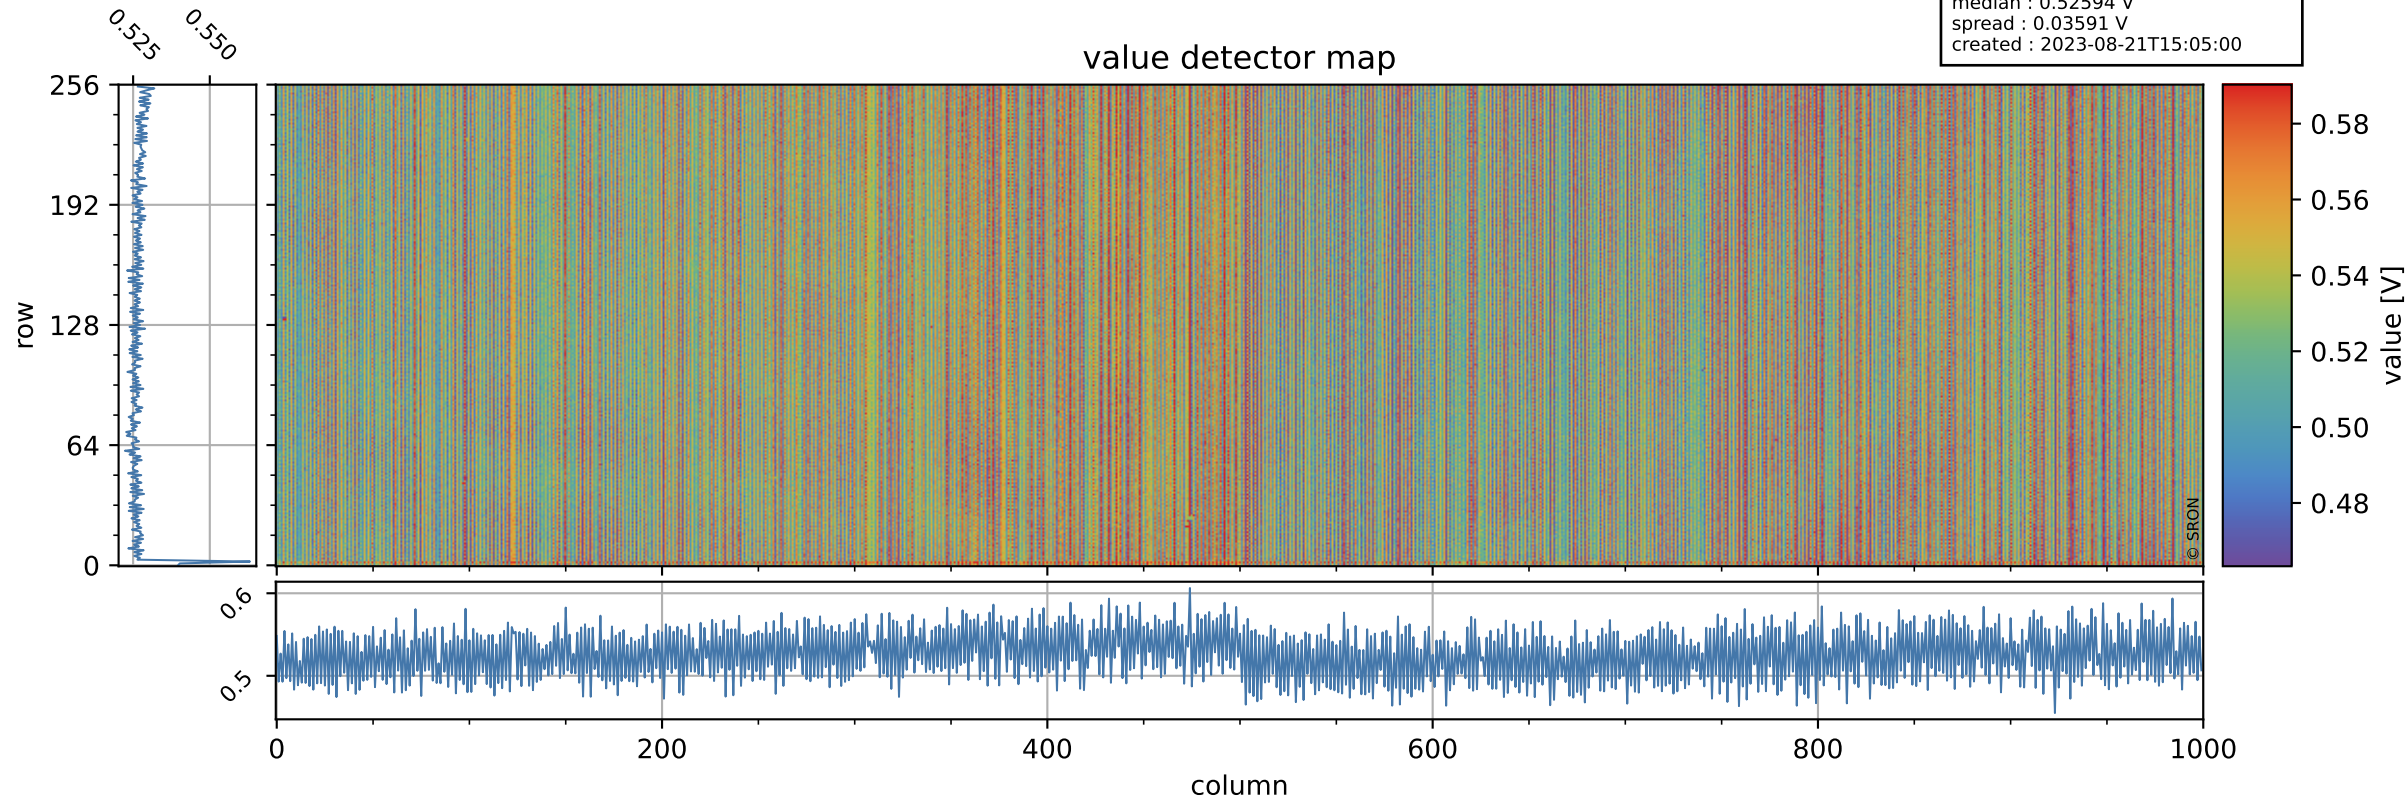

Tropomi SWIR offset (official)

orbits : 19 in [20497, 20542]
coverage : 2021-09-27 / 2021-09-30
median : 0.52594 V
spread : 0.03591 V
created : 2023-08-21T15:05:00

value detector map

Tropomi SWIR offset (official)

orbits : 19 in [20497, 20542]
coverage : 2021-09-27 / 2021-09-30
median : 28.756 μV
spread : 14.449 μV
created : 2023-08-21T15:05:00

Tropomi SWIR offset (official)

orbits : 19 in [20497, 20542]
coverage : 2021-09-27 / 2021-09-30
median : -0.071997 mV
spread : 0.40159 mV
created : 2023-08-21T15:05:01

value compared with SWIR offset CKD

Tropomi SWIR offset (official) ground-tracks of Sentinel-5P

orbits : 19 in [20497, 20542]
coverage : 2021-09-27 / 2021-09-30
created : 2023-08-21T15:05:01

Tropomi SWIR offset (official)

orbits : [2827, 20542]
coverage : 2018-04-30 / 2021-09-30
created : 2023-08-21T15:05:02

trend of detector median & temperatures