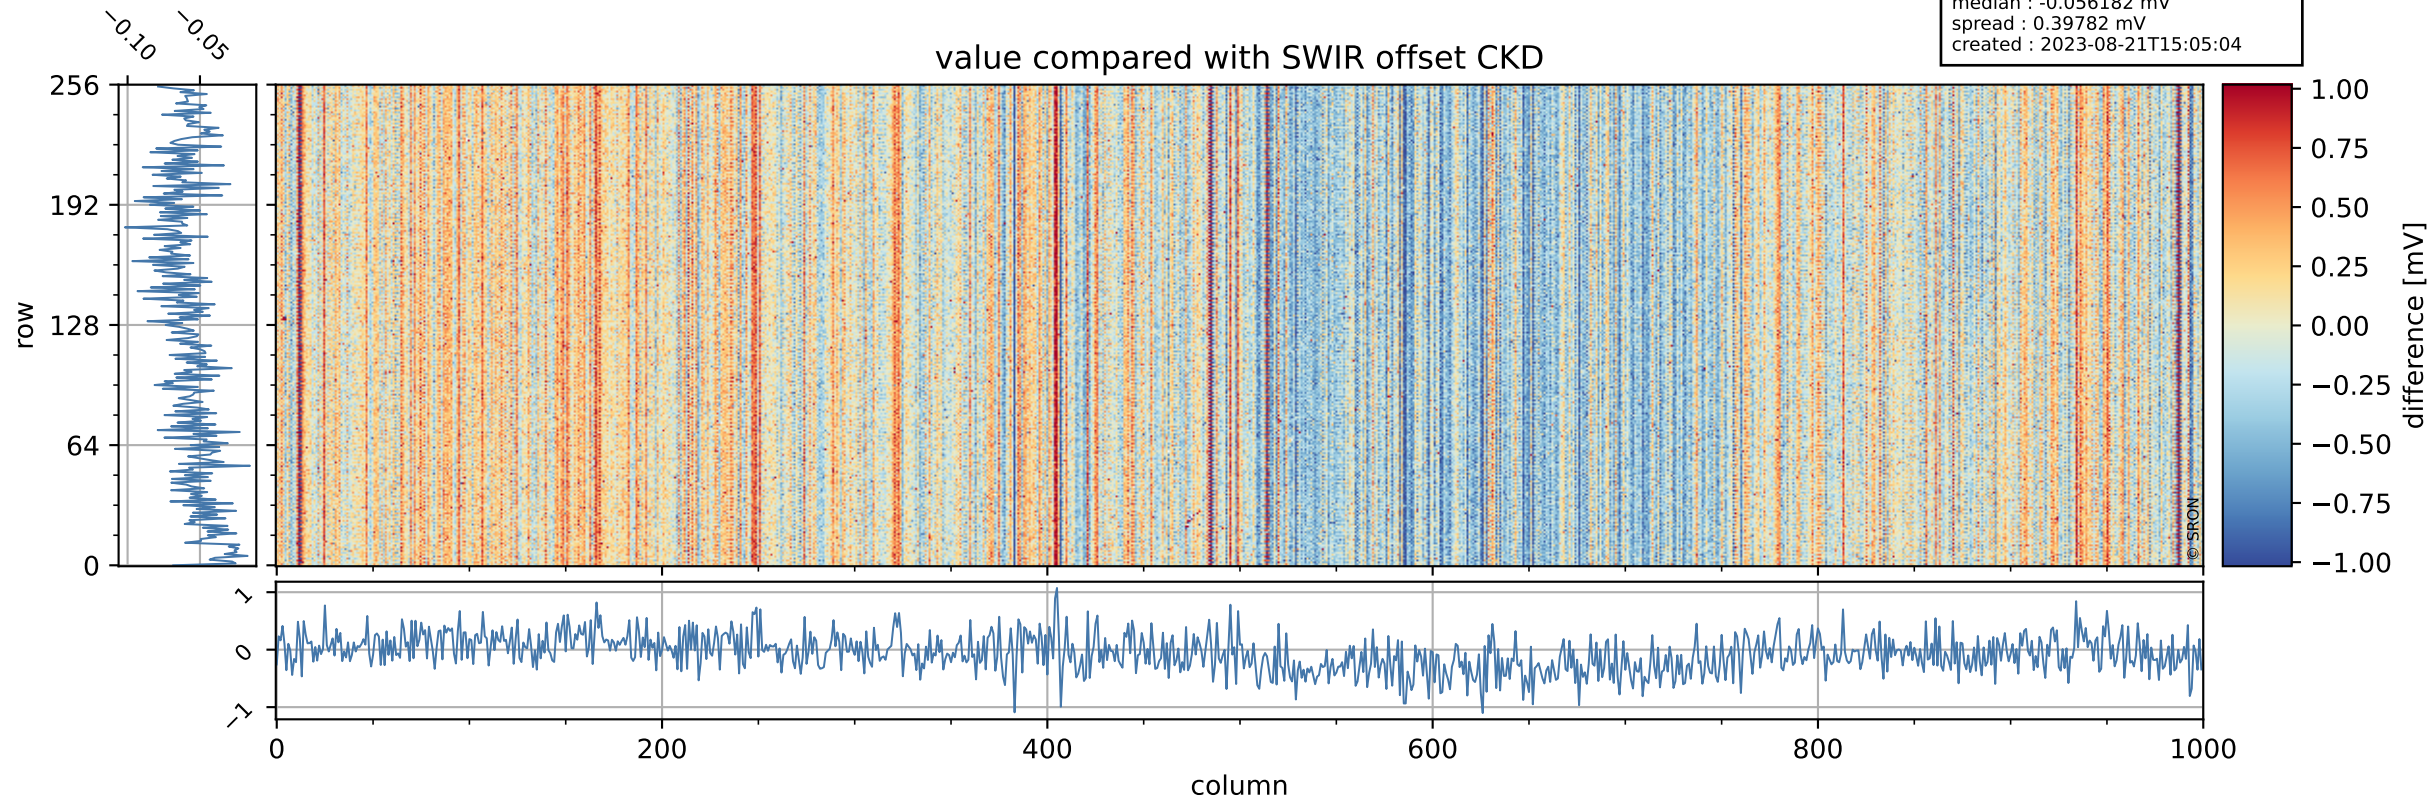

Tropomi SWIR offset (official)

orbits : 20 in [20512, 20557]
coverage : 2021-09-28 / 2021-10-01
median : 0.52596 V
spread : 0.035911 V
created : 2023-08-21T15:05:03

value detector map

Tropomi SWIR offset (official)

orbits : 20 in [20512, 20557]
coverage : 2021-09-28 / 2021-10-01
median : 28.768 μV
spread : 14.562 μV
created : 2023-08-21T15:05:03

Tropomi SWIR offset (official)

orbits : 20 in [20512, 20557]
coverage : 2021-09-28 / 2021-10-01
median : -0.056182 mV
spread : 0.39782 mV
created : 2023-08-21T15:05:04

value compared with SWIR offset CKD

Tropomi SWIR offset (official) ground-tracks of Sentinel-5P

orbits : 20 in [20512, 20557]
coverage : 2021-09-28 / 2021-10-01
created : 2023-08-21T15:05:04

Tropomi SWIR offset (official)

orbits : [2827, 20557]
coverage : 2018-04-30 / 2021-10-01
created : 2023-08-21T15:05:05

trend of detector median & temperatures