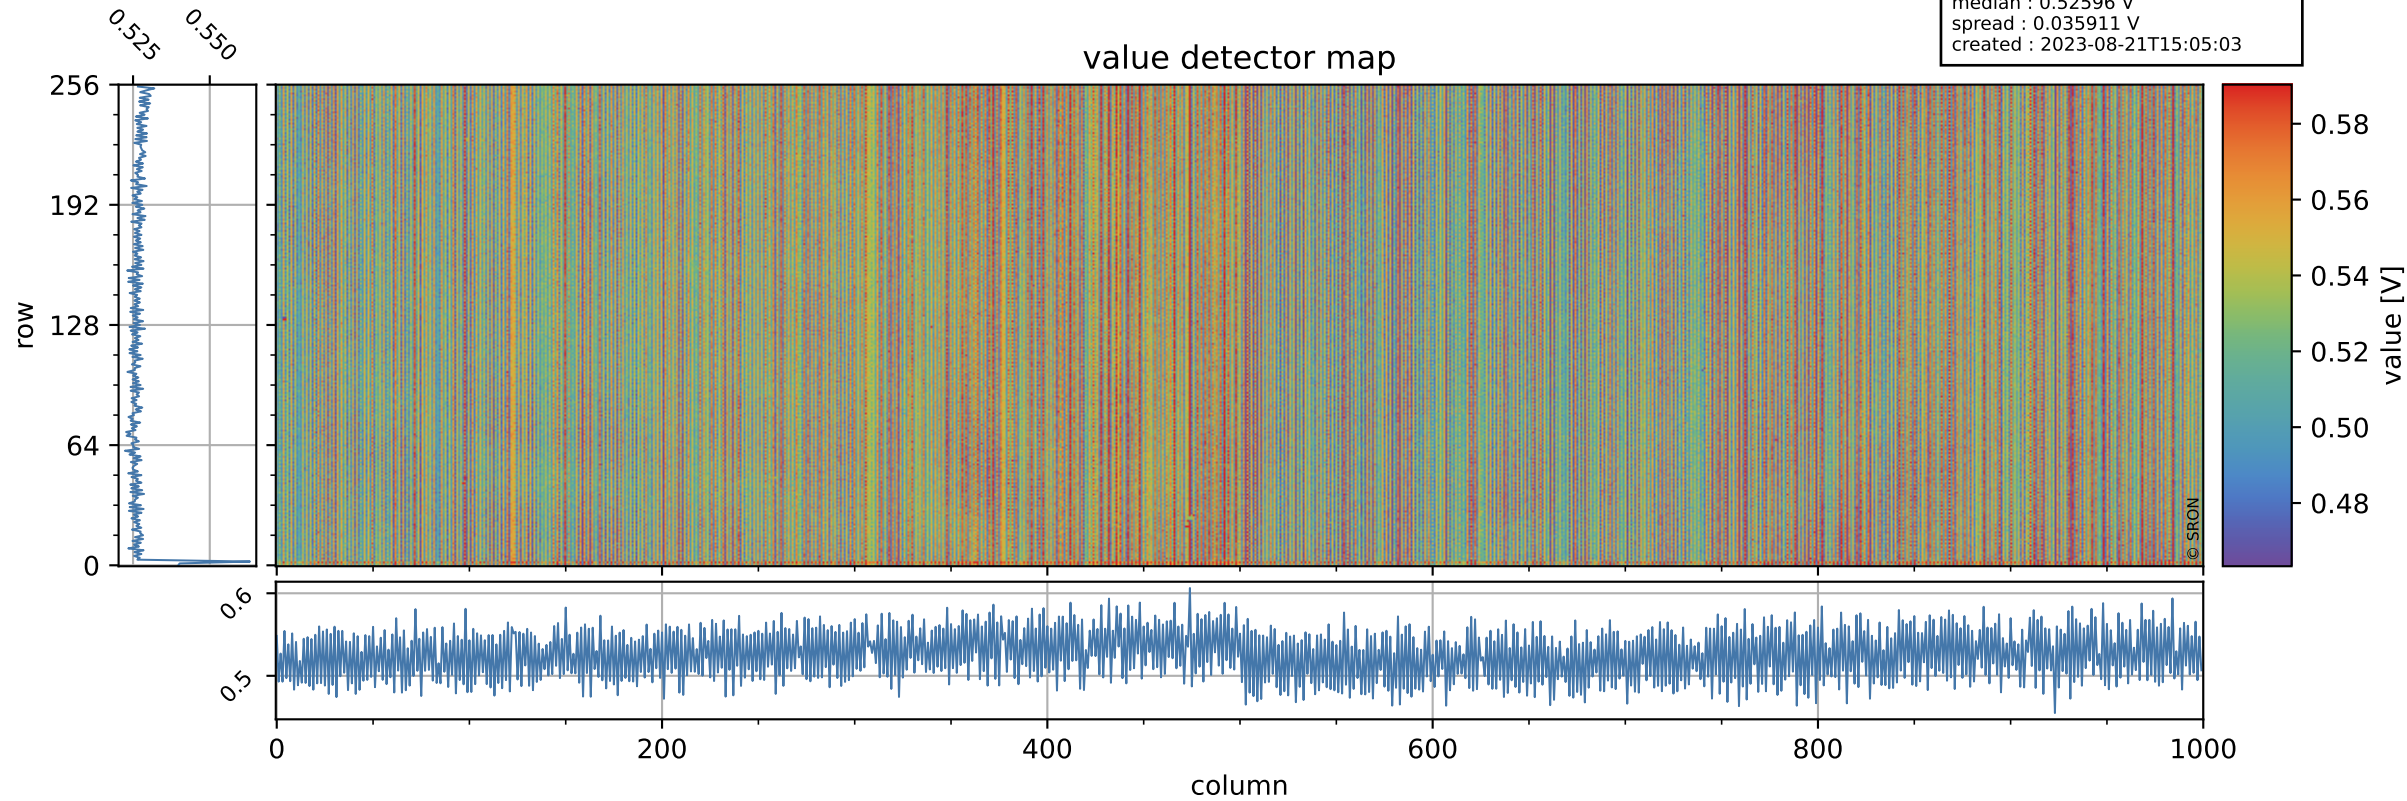

Tropomi SWIR offset (official)

orbits : 20 in [20512, 20557]
coverage : 2021-09-28 / 2021-10-01
median : 0.52596 V
spread : 0.035911 V
created : 2023-08-21T15:05:03

value detector map

Tropomi SWIR offset (official)

orbits : 20 in [20512, 20557]
coverage : 2021-09-28 / 2021-10-01
median : 28.768 μV
spread : 14.562 μV
created : 2023-08-21T15:05:03

Tropomi SWIR offset (official)

orbits : 20 in [20512, 20557]
coverage : 2021-09-28 / 2021-10-01
median : -0.056182 mV
spread : 0.39782 mV
created : 2023-08-21T15:05:04

value compared with SWIR offset CKD

Tropomi SWIR offset (official) ground-tracks of Sentinel-5P

orbits : 20 in [20512, 20557]
coverage : 2021-09-28 / 2021-10-01
created : 2023-08-21T15:05:04

Tropomi SWIR offset (official)

orbits : [2827, 20557]
coverage : 2018-04-30 / 2021-10-01
created : 2023-08-21T15:05:05

trend of detector median & temperatures