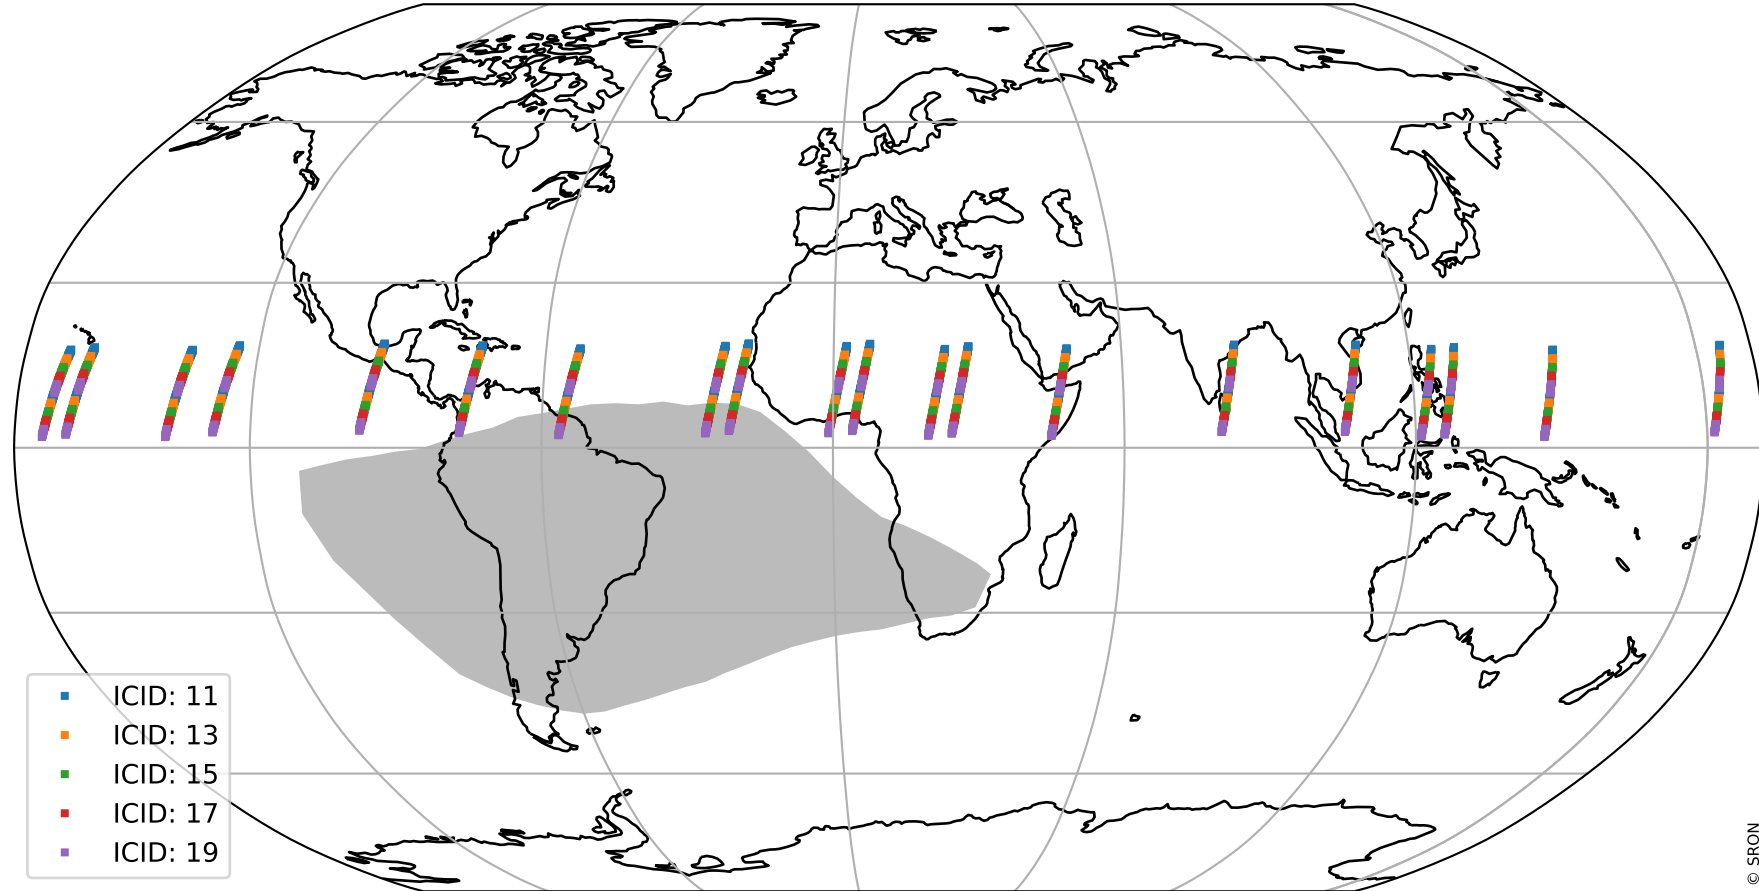

Tropomi SWIR offset (official)

orbits : 20 in [20512, 20557]
coverage : 2021-09-28 / 2021-10-01
median : 0.52596 V
spread : 0.035911 V
created : 2023-08-21T15:05:03

value detector map

Tropomi SWIR offset (official)

orbits : 20 in [20512, 20557]
coverage : 2021-09-28 / 2021-10-01
median : 28.768 μV
spread : 14.562 μV
created : 2023-08-21T15:05:03

Tropomi SWIR offset (official)

orbits : 20 in [20512, 20557]
coverage : 2021-09-28 / 2021-10-01
median : -0.056182 mV
spread : 0.39782 mV
created : 2023-08-21T15:05:04

value compared with SWIR offset CKD

Tropomi SWIR offset (official) ground-tracks of Sentinel-5P

orbits : 20 in [20512, 20557]
coverage : 2021-09-28 / 2021-10-01
created : 2023-08-21T15:05:04

Tropomi SWIR offset (official)

orbits : [2827, 20557]
coverage : 2018-04-30 / 2021-10-01
created : 2023-08-21T15:05:05

trend of detector median & temperatures