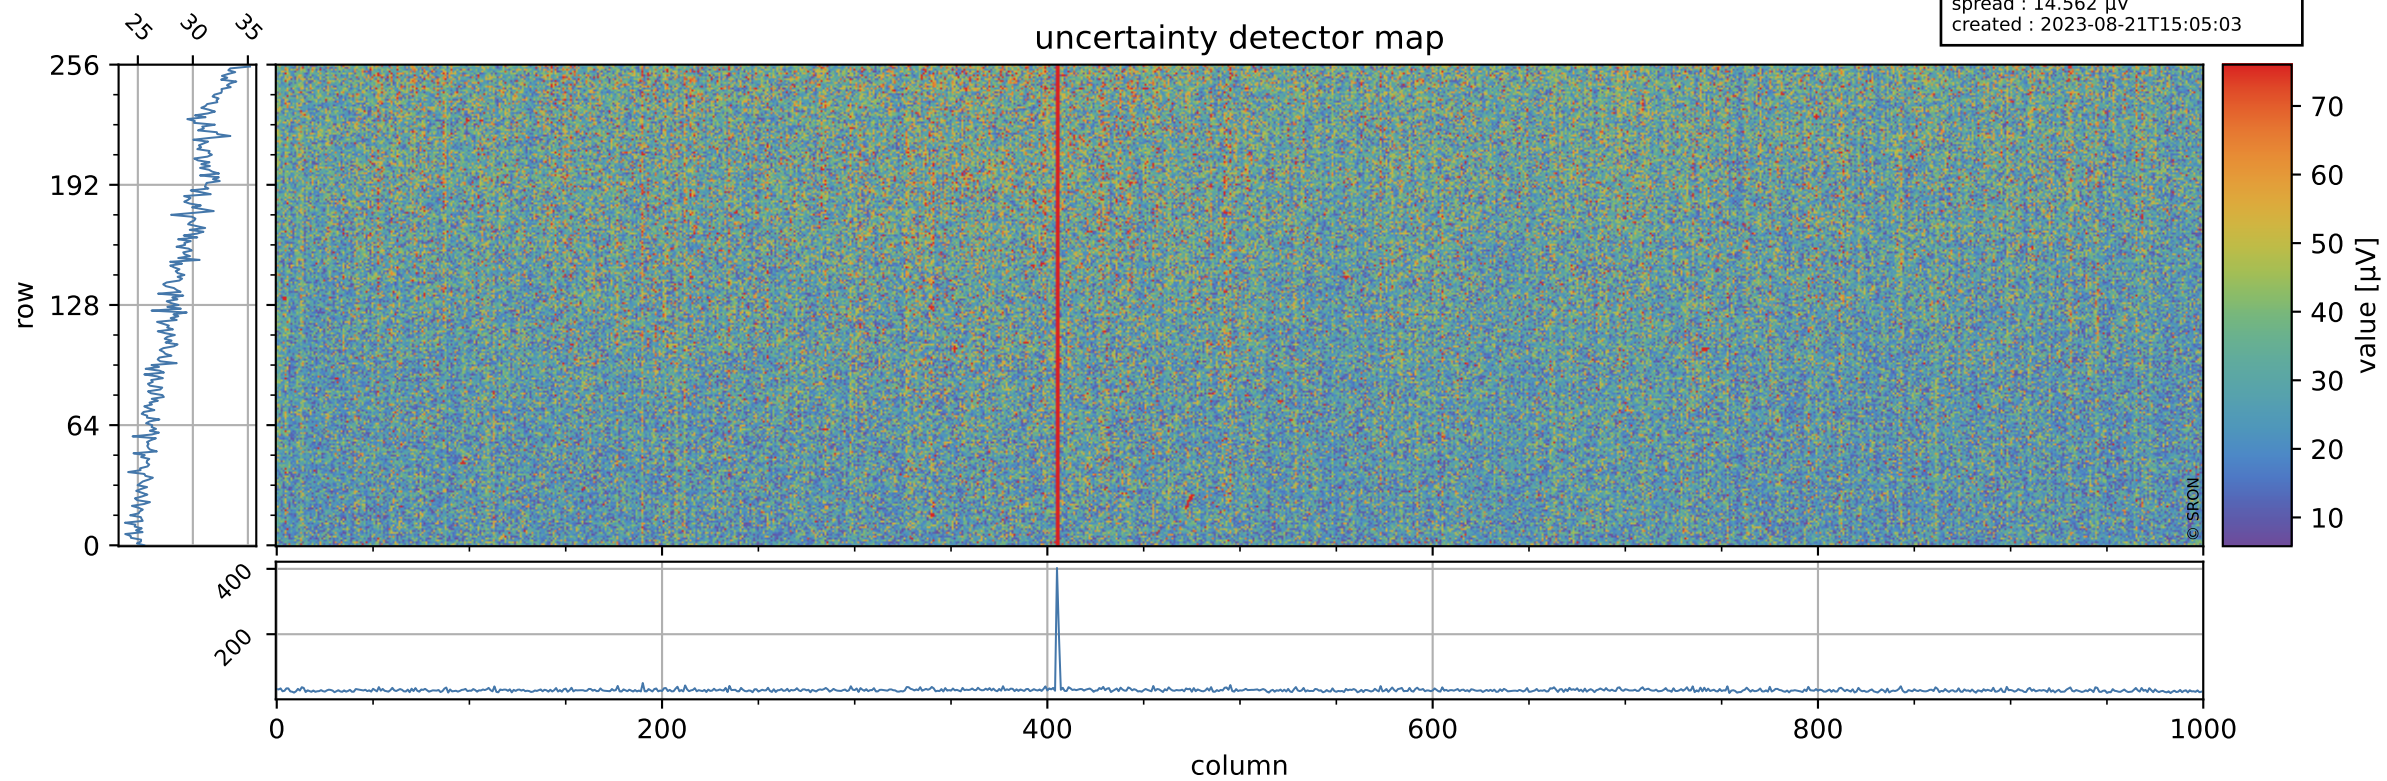

Tropomi SWIR offset (official)

orbits : 20 in [20512, 20557]
coverage : 2021-09-28 / 2021-10-01
median : 0.52596 V
spread : 0.035911 V
created : 2023-08-21T15:05:03

value detector map

Tropomi SWIR offset (official)

orbits : 20 in [20512, 20557]
coverage : 2021-09-28 / 2021-10-01
median : 28.768 μV
spread : 14.562 μV
created : 2023-08-21T15:05:03

Tropomi SWIR offset (official)

orbits : 20 in [20512, 20557]
coverage : 2021-09-28 / 2021-10-01
median : -0.056182 mV
spread : 0.39782 mV
created : 2023-08-21T15:05:04

value compared with SWIR offset CKD

Tropomi SWIR offset (official) ground-tracks of Sentinel-5P

orbits : 20 in [20512, 20557]
coverage : 2021-09-28 / 2021-10-01
created : 2023-08-21T15:05:04

Tropomi SWIR offset (official)

orbits : [2827, 20557]
coverage : 2018-04-30 / 2021-10-01
created : 2023-08-21T15:05:05

trend of detector median & temperatures