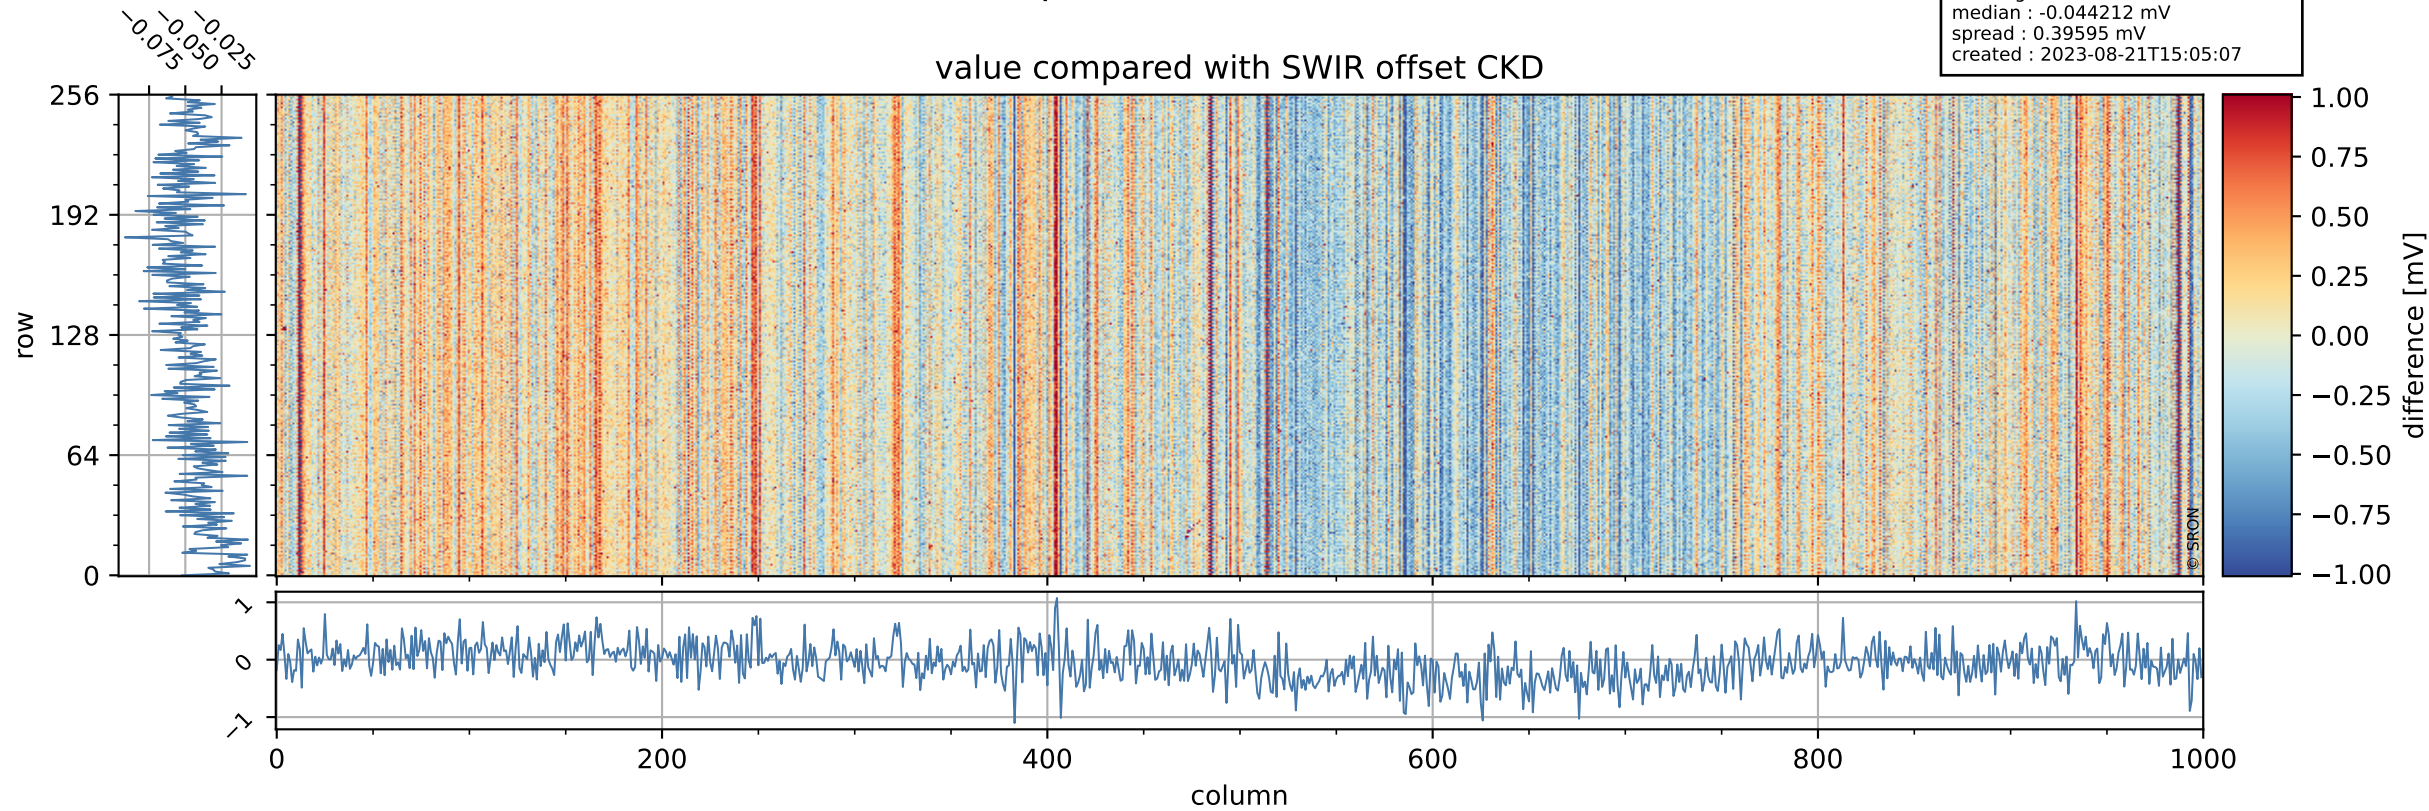

Tropomi SWIR offset (official)

orbits : 19 in [20527, 20572]
coverage : 2021-09-29 / 2021-10-02
median : 0.52597 V
spread : 0.035908 V
created : 2023-08-21T15:05:06

value detector map

Tropomi SWIR offset (official)

orbits : 19 in [20527, 20572]
coverage : 2021-09-29 / 2021-10-02
median : 29.049 μV
spread : 14.775 μV
created : 2023-08-21T15:05:07

Tropomi SWIR offset (official)

orbits : 19 in [20527, 20572]
coverage : 2021-09-29 / 2021-10-02
median : -0.044212 mV
spread : 0.39595 mV
created : 2023-08-21T15:05:07

value compared with SWIR offset CKD

Tropomi SWIR offset (official) ground-tracks of Sentinel-5P

orbits : 19 in [20527, 20572]
coverage : 2021-09-29 / 2021-10-02
created : 2023-08-21T15:05:08

Tropomi SWIR offset (official)

orbits : [2827, 20572]
coverage : 2018-04-30 / 2021-10-02
created : 2023-08-21T15:05:08

trend of detector median & temperatures