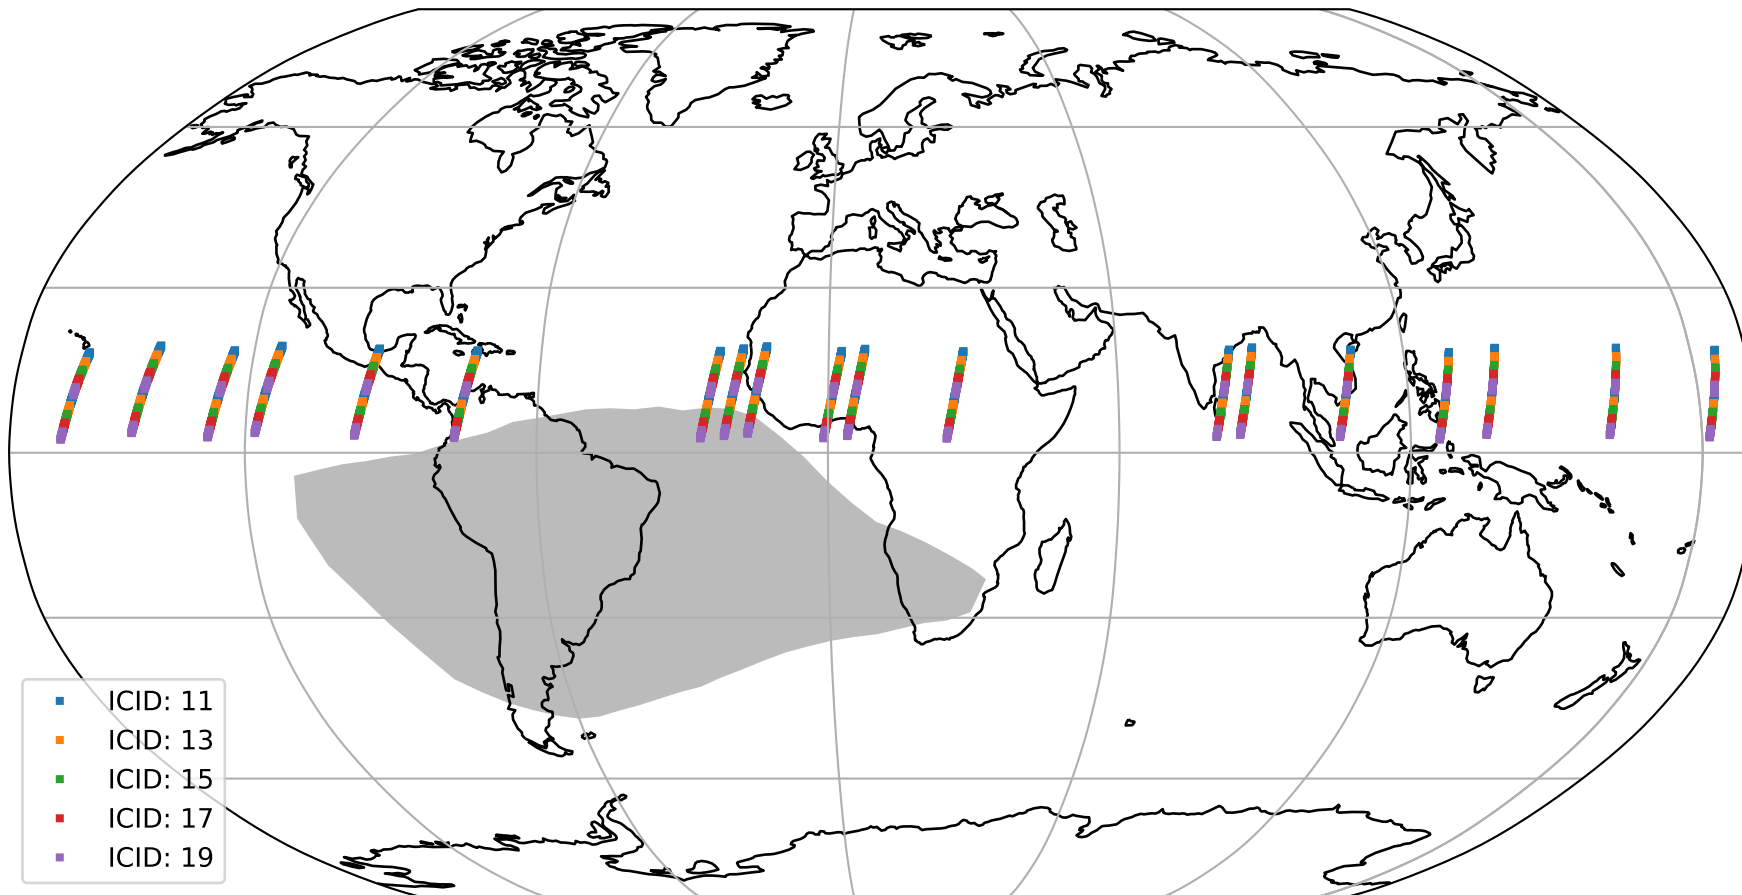

Tropomi SWIR offset (official)

orbits : 19 in [20527, 20572]
coverage : 2021-09-29 / 2021-10-02
median : 0.52597 V
spread : 0.035908 V
created : 2023-08-21T15:05:06

value detector map

Tropomi SWIR offset (official)

orbits : 19 in [20527, 20572]
coverage : 2021-09-29 / 2021-10-02
median : 29.049 μV
spread : 14.775 μV
created : 2023-08-21T15:05:07

Tropomi SWIR offset (official)

orbits : 19 in [20527, 20572]
coverage : 2021-09-29 / 2021-10-02
median : -0.044212 mV
spread : 0.39595 mV
created : 2023-08-21T15:05:07

value compared with SWIR offset CKD

Tropomi SWIR offset (official) ground-tracks of Sentinel-5P

orbits : 19 in [20527, 20572]
coverage : 2021-09-29 / 2021-10-02
created : 2023-08-21T15:05:08

Tropomi SWIR offset (official)

orbits : [2827, 20572]
coverage : 2018-04-30 / 2021-10-02
created : 2023-08-21T15:05:08

trend of detector median & temperatures