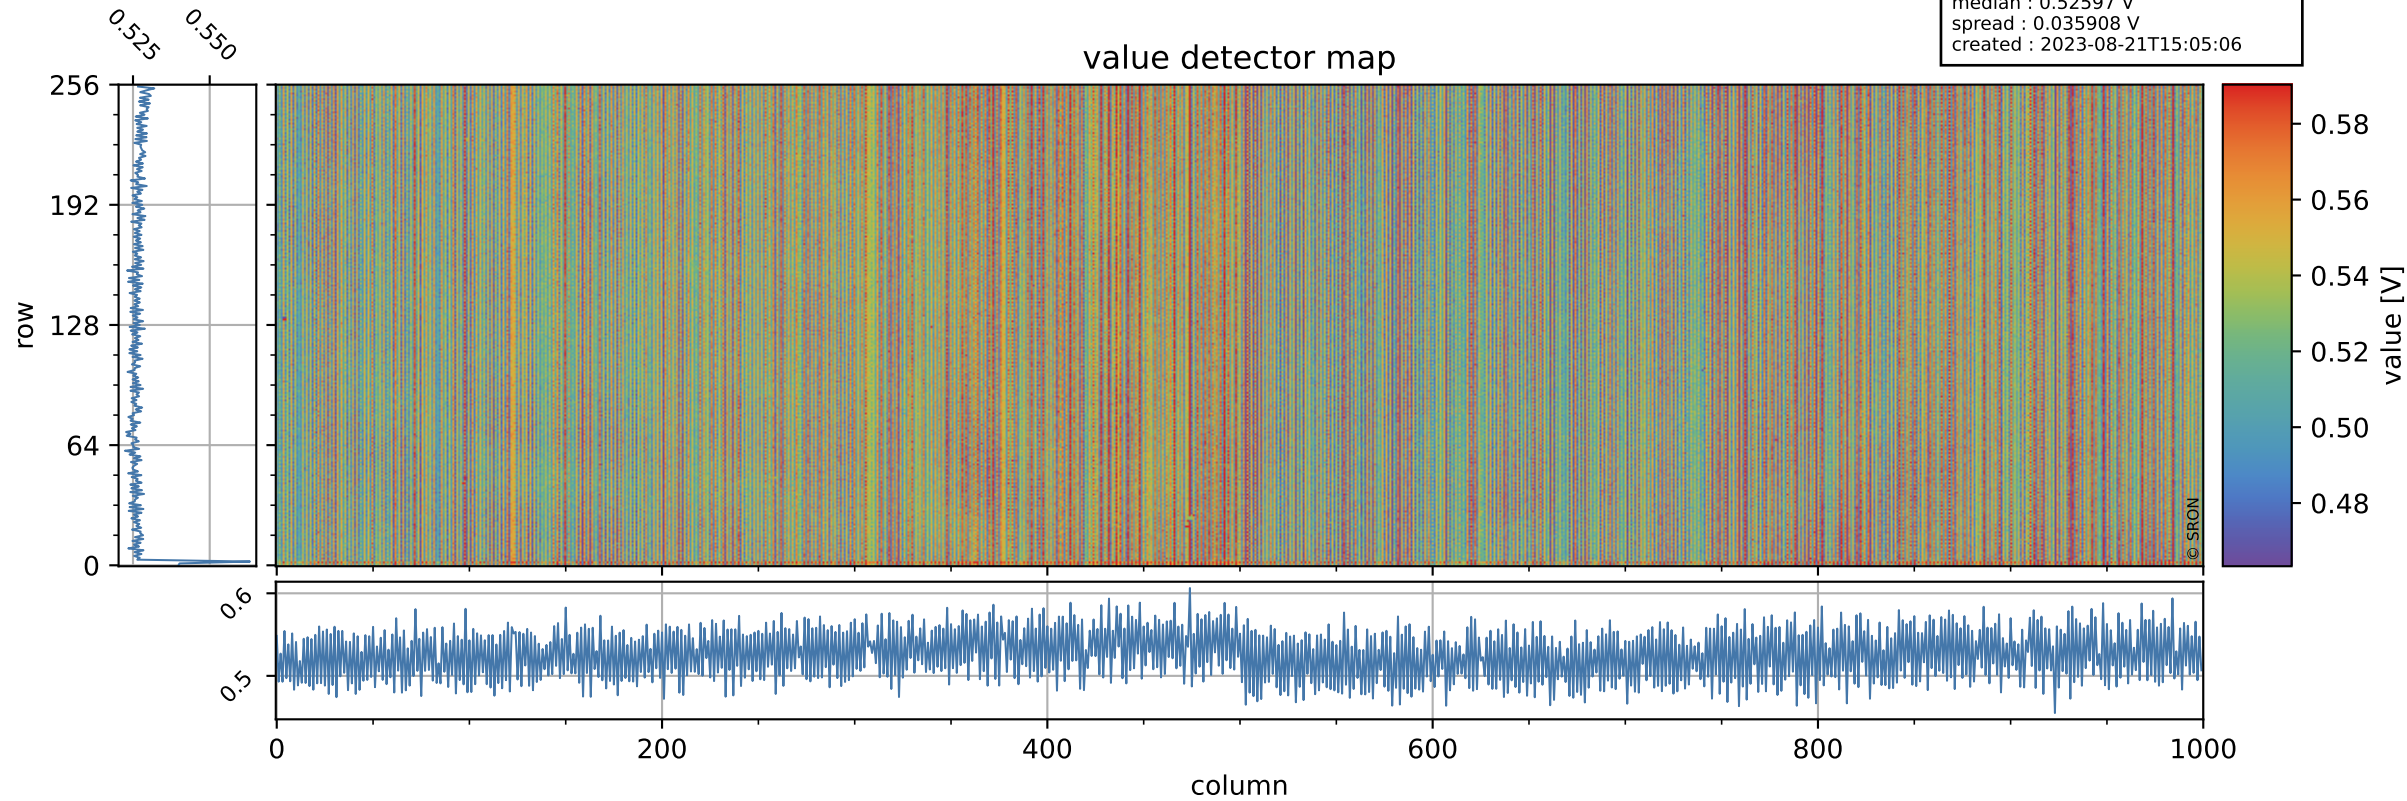

Tropomi SWIR offset (official)

orbits : 19 in [20527, 20572]
coverage : 2021-09-29 / 2021-10-02
median : 0.52597 V
spread : 0.035908 V
created : 2023-08-21T15:05:06

value detector map

Tropomi SWIR offset (official)

orbits : 19 in [20527, 20572]
coverage : 2021-09-29 / 2021-10-02
median : 29.049 μV
spread : 14.775 μV
created : 2023-08-21T15:05:07

Tropomi SWIR offset (official)

orbits : 19 in [20527, 20572]
coverage : 2021-09-29 / 2021-10-02
median : -0.044212 mV
spread : 0.39595 mV
created : 2023-08-21T15:05:07

value compared with SWIR offset CKD

Tropomi SWIR offset (official) ground-tracks of Sentinel-5P

orbits : 19 in [20527, 20572]
coverage : 2021-09-29 / 2021-10-02
created : 2023-08-21T15:05:08

Tropomi SWIR offset (official)

orbits : [2827, 20572]
coverage : 2018-04-30 / 2021-10-02
created : 2023-08-21T15:05:08

trend of detector median & temperatures