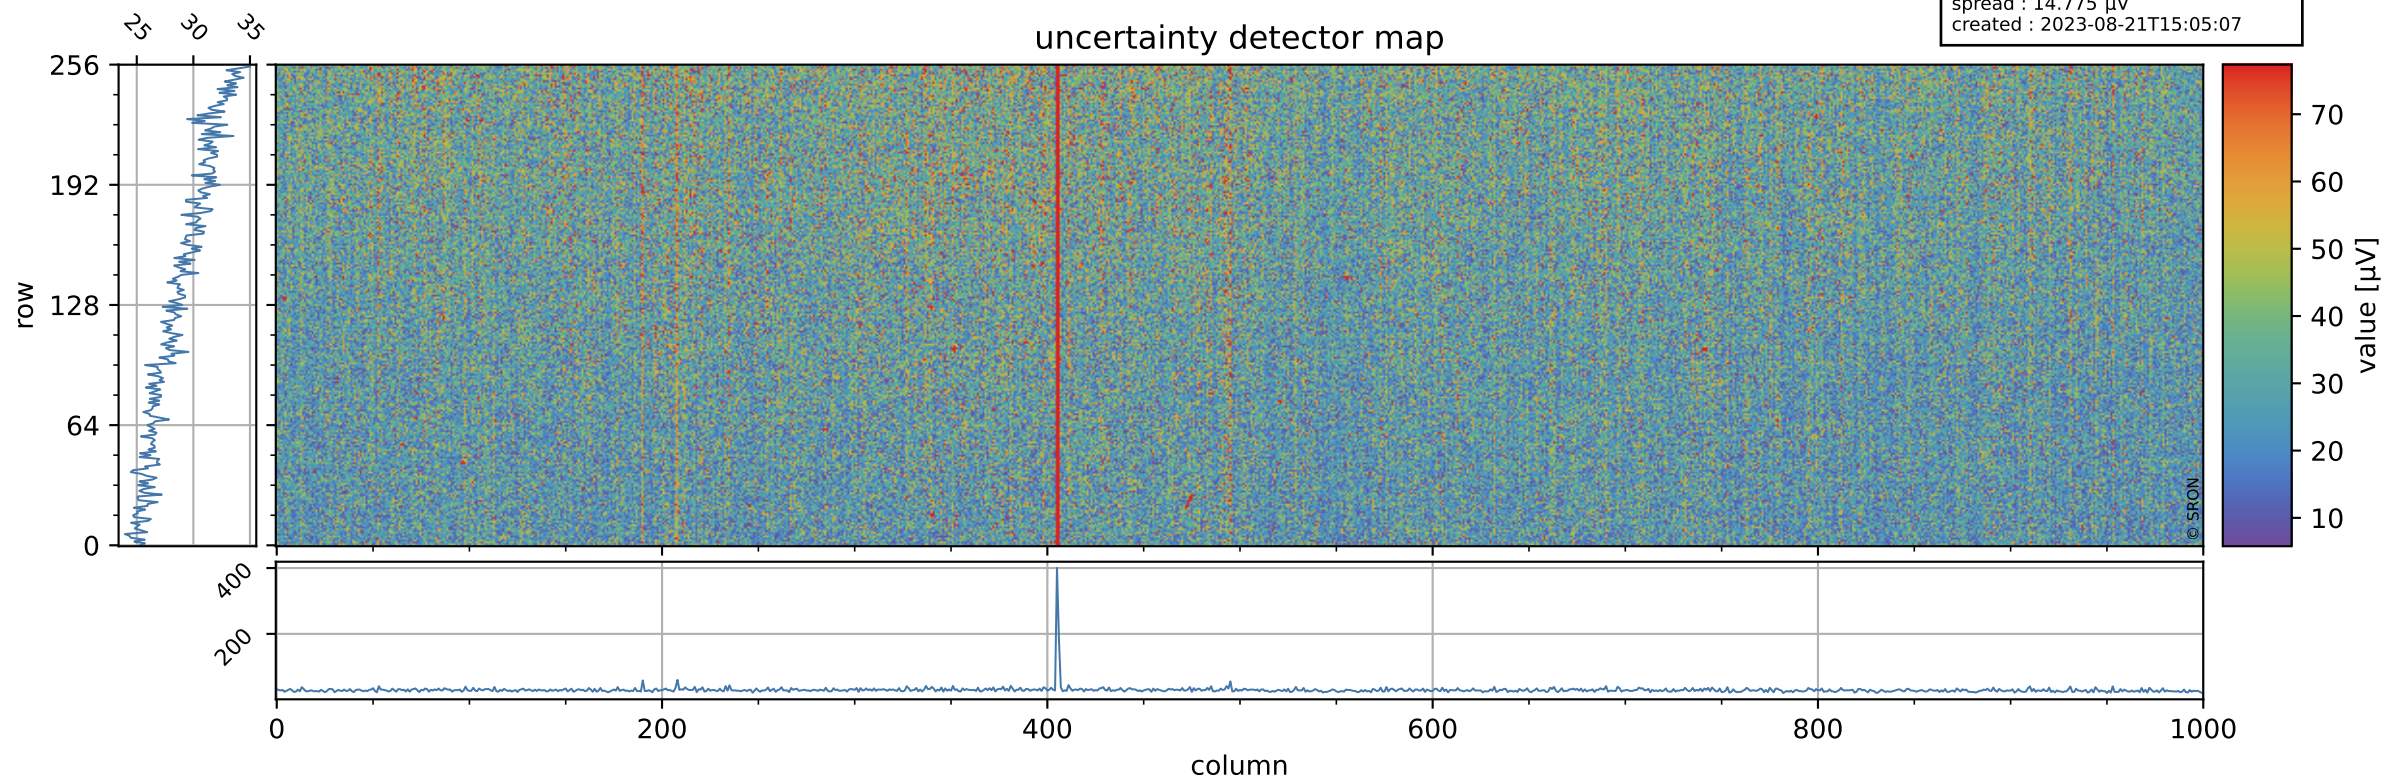

Tropomi SWIR offset (official)

orbits : 19 in [20527, 20572]
coverage : 2021-09-29 / 2021-10-02
median : 0.52597 V
spread : 0.035908 V
created : 2023-08-21T15:05:06

value detector map

Tropomi SWIR offset (official)

orbits : 19 in [20527, 20572]
coverage : 2021-09-29 / 2021-10-02
median : 29.049 μV
spread : 14.775 μV
created : 2023-08-21T15:05:07

Tropomi SWIR offset (official)

orbits : 19 in [20527, 20572]
coverage : 2021-09-29 / 2021-10-02
median : -0.044212 mV
spread : 0.39595 mV
created : 2023-08-21T15:05:07

value compared with SWIR offset CKD

Tropomi SWIR offset (official) ground-tracks of Sentinel-5P

orbits : 19 in [20527, 20572]
coverage : 2021-09-29 / 2021-10-02
created : 2023-08-21T15:05:08

Tropomi SWIR offset (official)

orbits : [2827, 20572]
coverage : 2018-04-30 / 2021-10-02
created : 2023-08-21T15:05:08

trend of detector median & temperatures