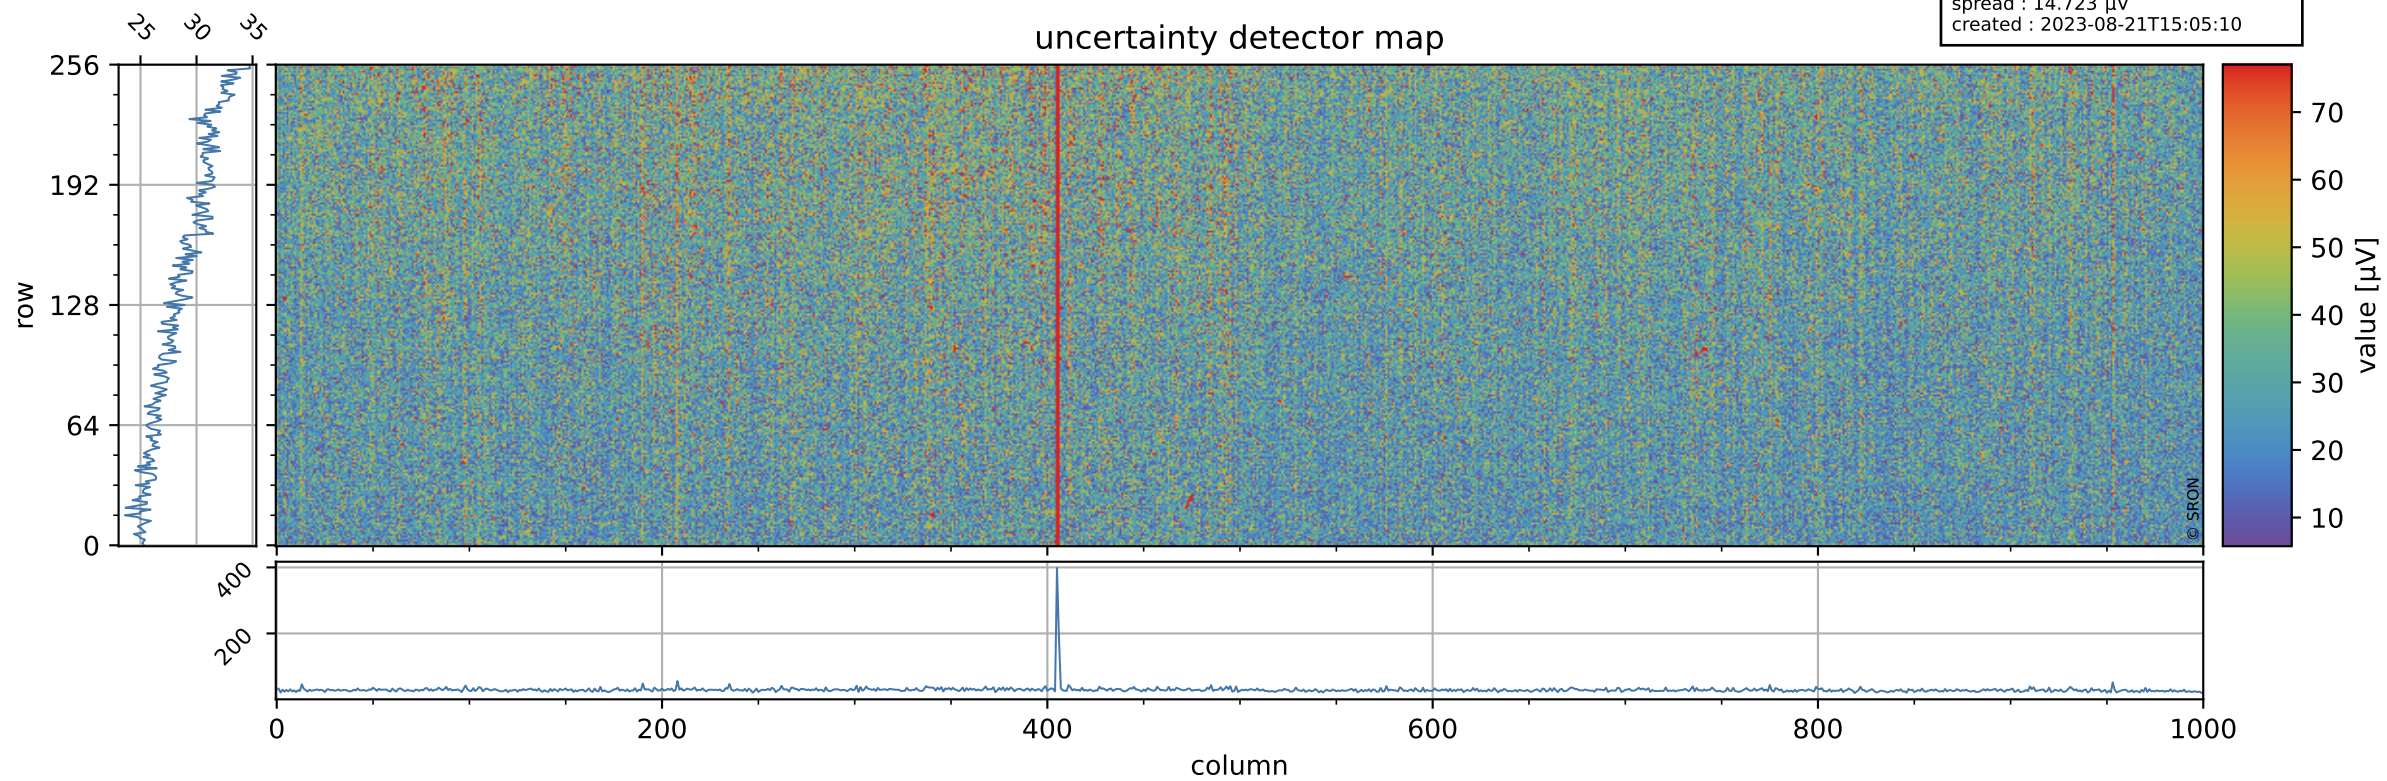

Tropomi SWIR offset (official)

orbits : 20 in [20542, 20587]
coverage : 2021-09-30 / 2021-10-03
median : 0.52598 V
spread : 0.035906 V
created : 2023-08-21T15:05:09

value detector map

Tropomi SWIR offset (official)

orbits : 20 in [20542, 20587]
coverage : 2021-09-30 / 2021-10-03
median : 28.827 μV
spread : 14.723 μV
created : 2023-08-21T15:05:10

Tropomi SWIR offset (official)

orbits : 20 in [20542, 20587]
coverage : 2021-09-30 / 2021-10-03
median : -0.034478 mV
spread : 0.39338 mV
created : 2023-08-21T15:05:10

value compared with SWIR offset CKD

Tropomi SWIR offset (official) ground-tracks of Sentinel-5P

orbits : 20 in [20542, 20587]
coverage : 2021-09-30 / 2021-10-03
created : 2023-08-21T15:05:11

Tropomi SWIR offset (official)

orbits : [2827, 20587]
coverage : 2018-04-30 / 2021-10-03
created : 2023-08-21T15:05:11

trend of detector median & temperatures