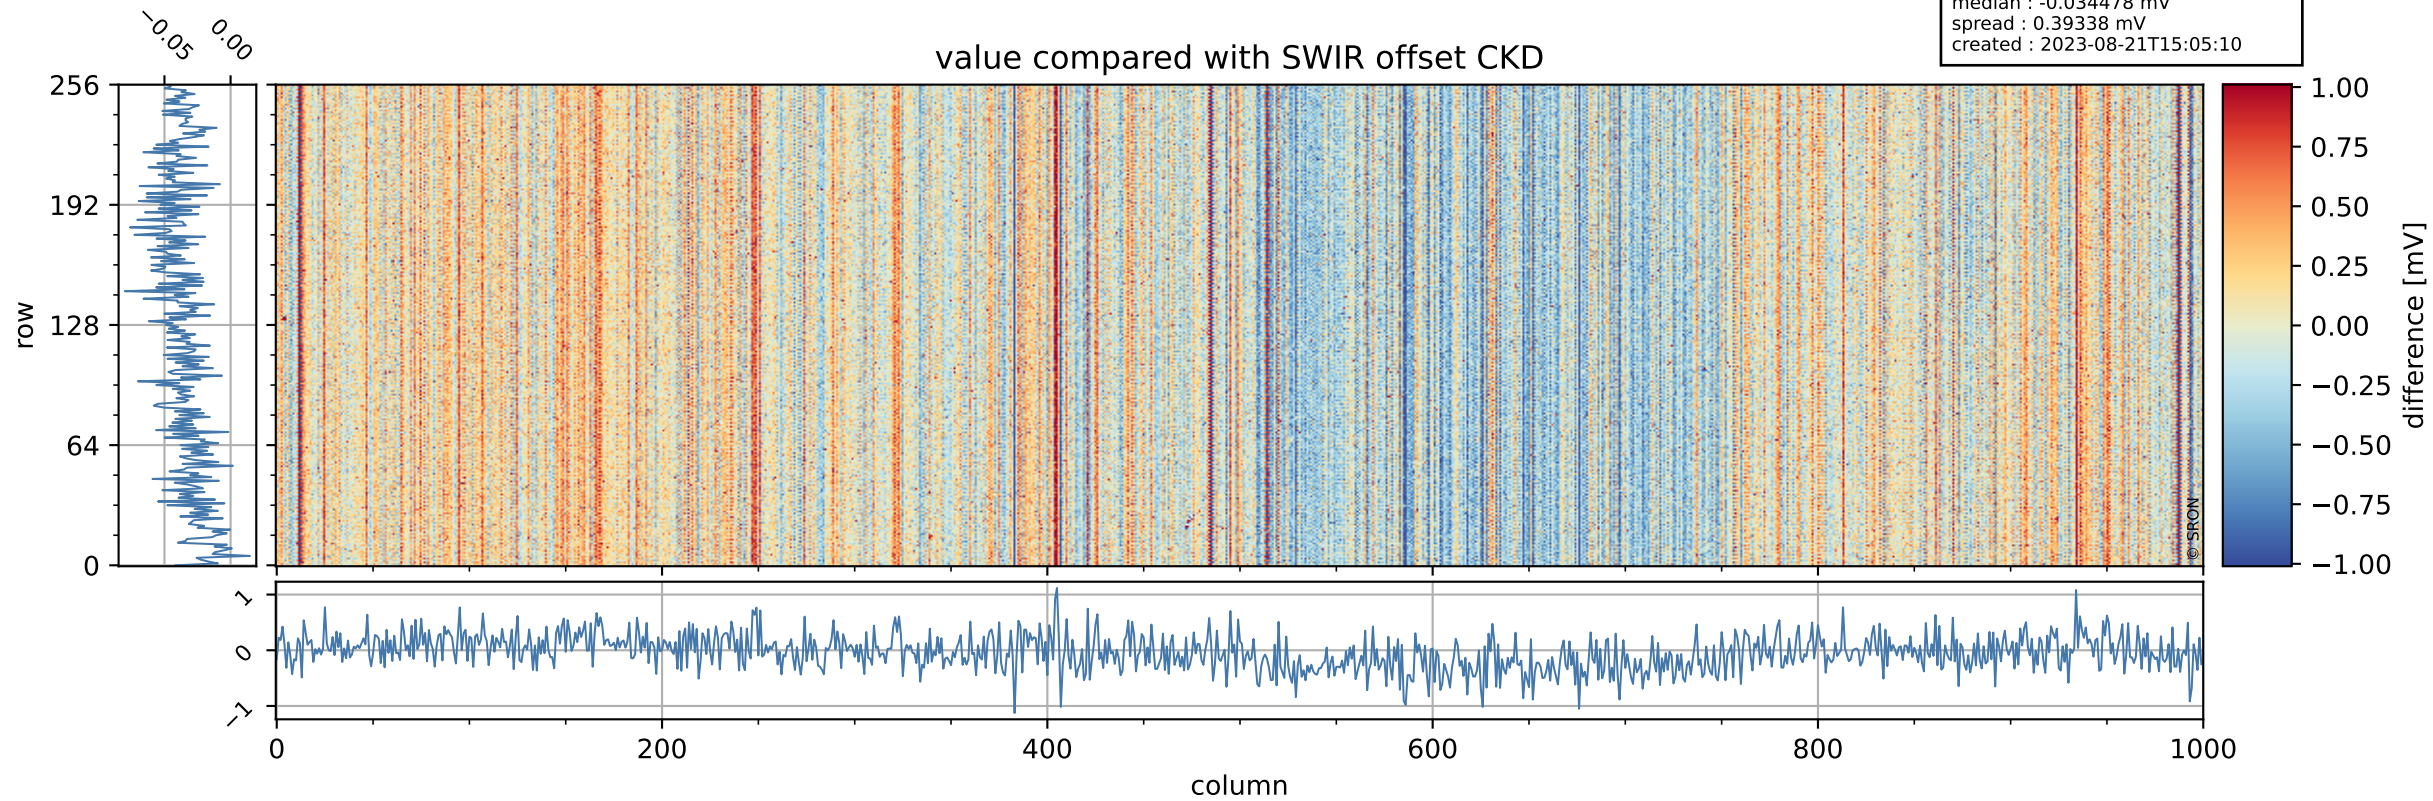

Tropomi SWIR offset (official)

orbits : 20 in [20542, 20587]
coverage : 2021-09-30 / 2021-10-03
median : 0.52598 V
spread : 0.035906 V
created : 2023-08-21T15:05:09

value detector map

Tropomi SWIR offset (official)

orbits : 20 in [20542, 20587]
coverage : 2021-09-30 / 2021-10-03
median : 28.827 μV
spread : 14.723 μV
created : 2023-08-21T15:05:10

Tropomi SWIR offset (official)

orbits : 20 in [20542, 20587]
coverage : 2021-09-30 / 2021-10-03
median : -0.034478 mV
spread : 0.39338 mV
created : 2023-08-21T15:05:10

value compared with SWIR offset CKD

Tropomi SWIR offset (official) ground-tracks of Sentinel-5P

orbits : 20 in [20542, 20587]
coverage : 2021-09-30 / 2021-10-03
created : 2023-08-21T15:05:11

Tropomi SWIR offset (official)

orbits : [2827, 20587]
coverage : 2018-04-30 / 2021-10-03
created : 2023-08-21T15:05:11

trend of detector median & temperatures