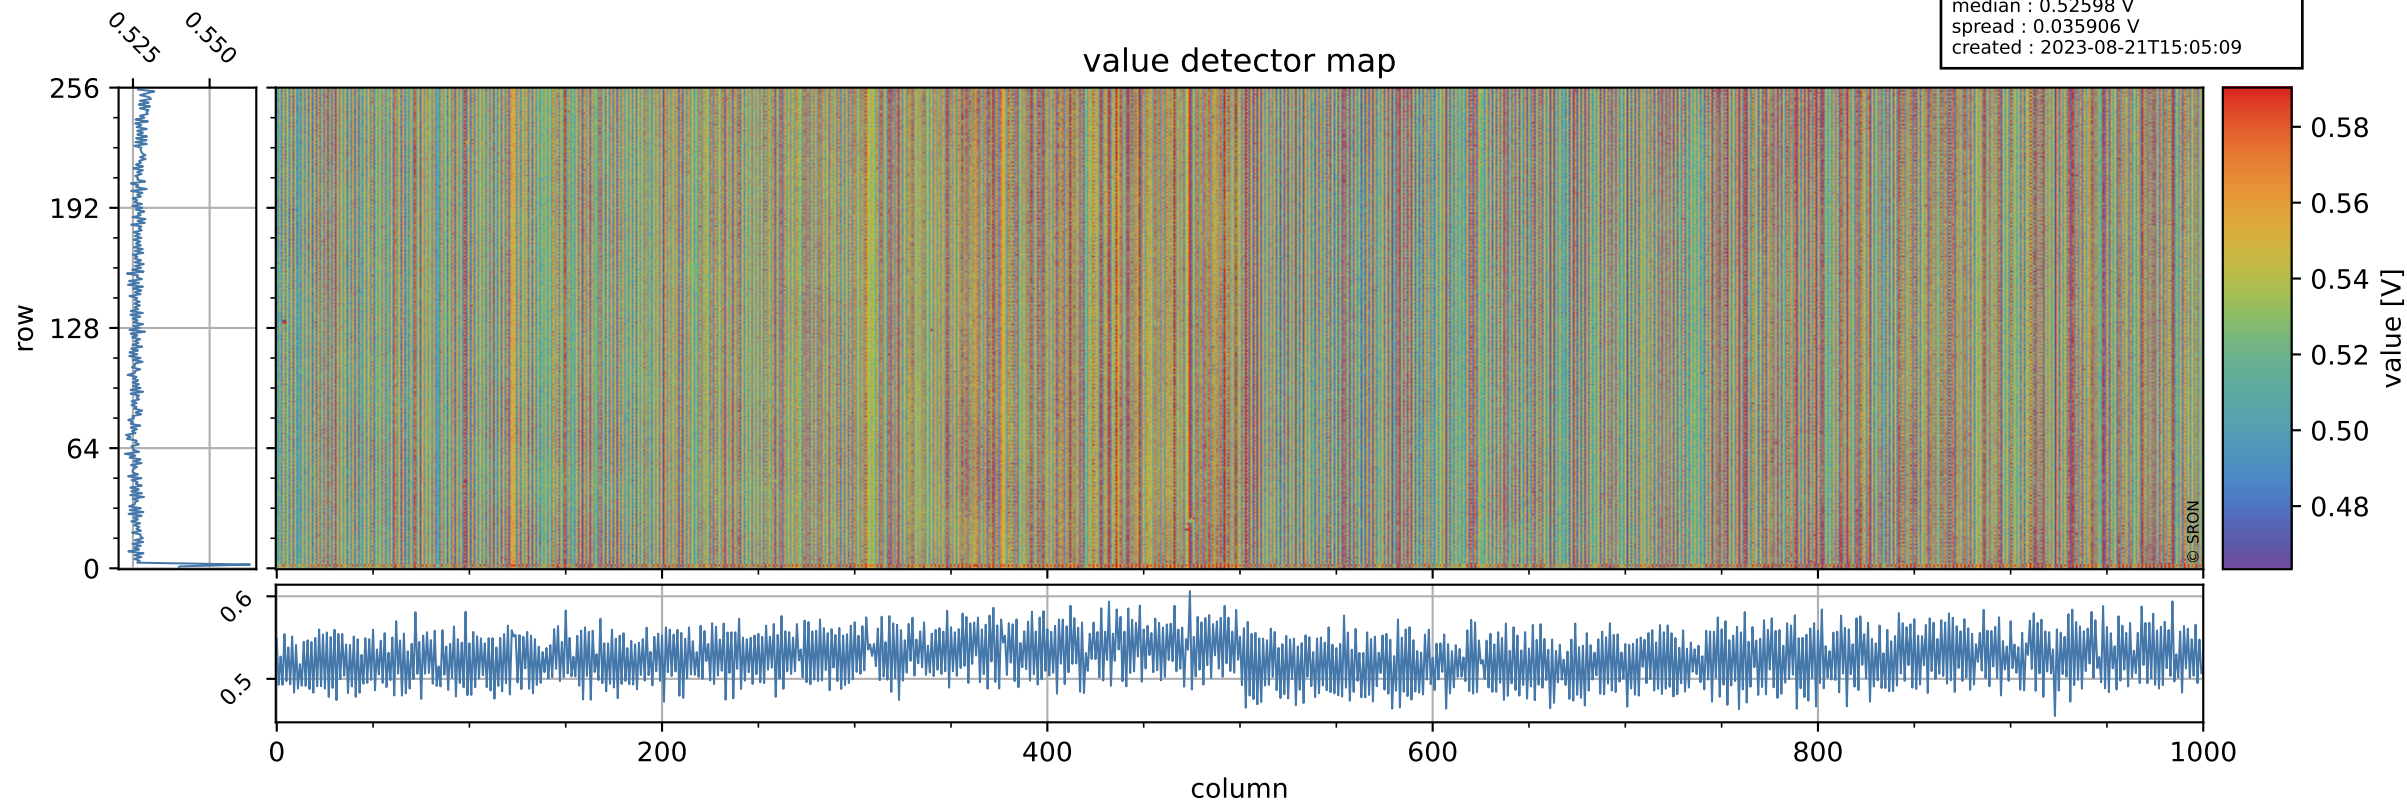

Tropomi SWIR offset (official)

orbits : 20 in [20542, 20587]
coverage : 2021-09-30 / 2021-10-03
median : 0.52598 V
spread : 0.035906 V
created : 2023-08-21T15:05:09

value detector map

Tropomi SWIR offset (official)

orbits : 20 in [20542, 20587]
coverage : 2021-09-30 / 2021-10-03
median : 28.827 μV
spread : 14.723 μV
created : 2023-08-21T15:05:10

Tropomi SWIR offset (official)

orbits : 20 in [20542, 20587]
coverage : 2021-09-30 / 2021-10-03
median : -0.034478 mV
spread : 0.39338 mV
created : 2023-08-21T15:05:10

value compared with SWIR offset CKD

Tropomi SWIR offset (official) ground-tracks of Sentinel-5P

orbits : 20 in [20542, 20587]
coverage : 2021-09-30 / 2021-10-03
created : 2023-08-21T15:05:11

Tropomi SWIR offset (official)

orbits : [2827, 20587]
coverage : 2018-04-30 / 2021-10-03
created : 2023-08-21T15:05:11

trend of detector median & temperatures