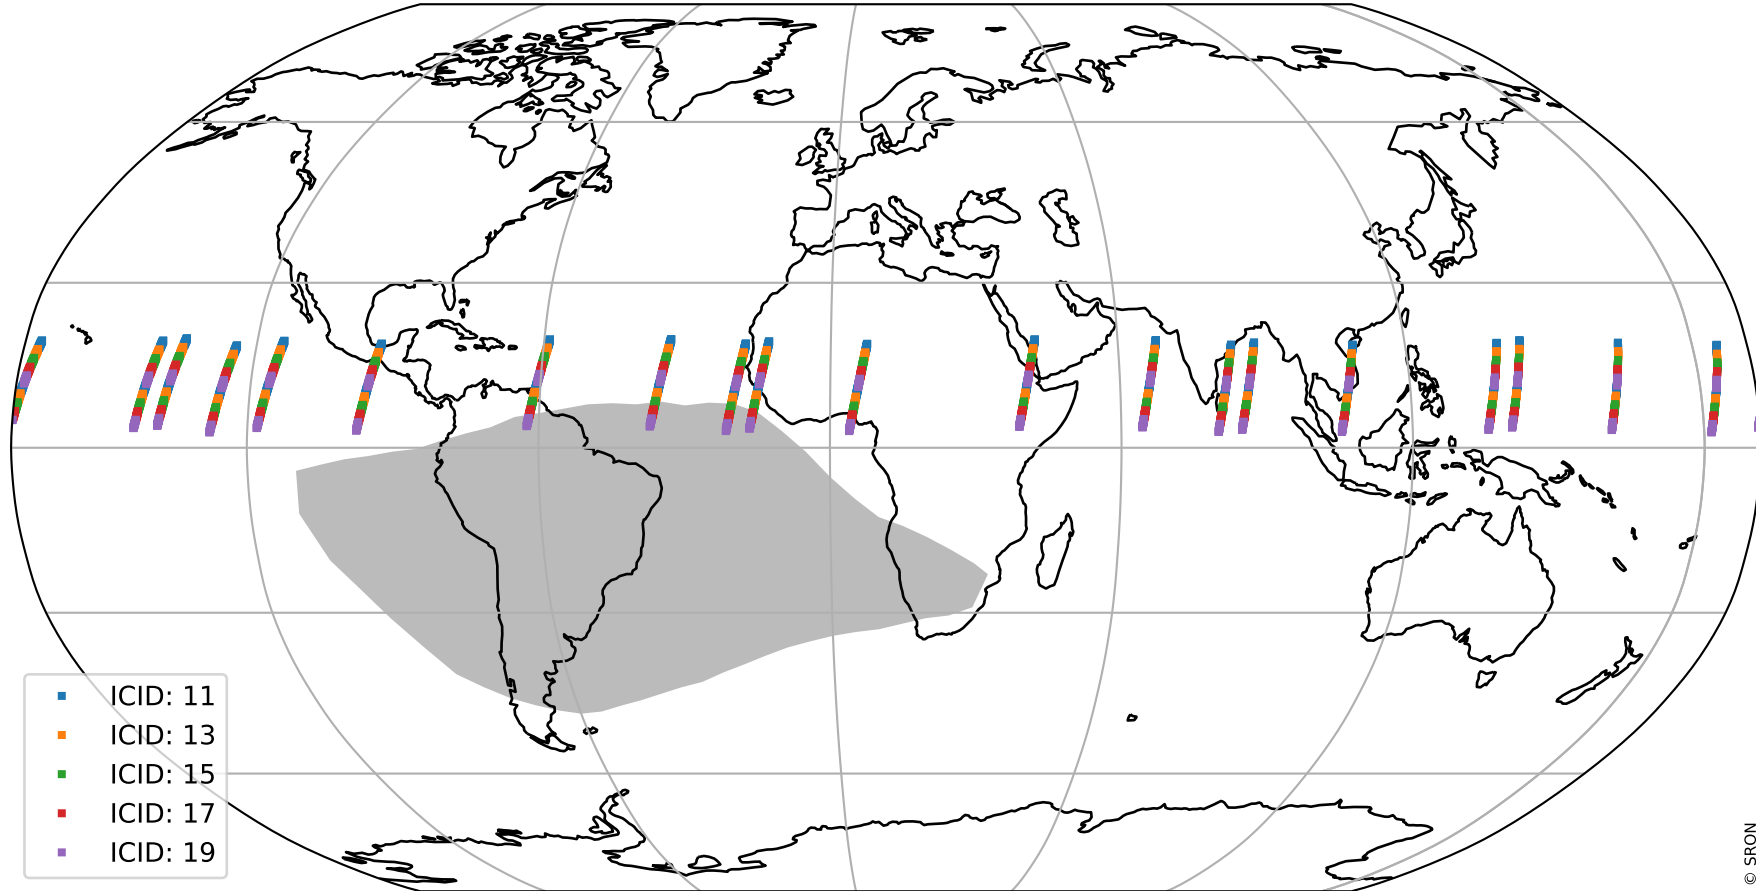

Tropomi SWIR offset (official)

orbits : 20 in [20542, 20587]
coverage : 2021-09-30 / 2021-10-03
median : 0.52598 V
spread : 0.035906 V
created : 2023-08-21T15:05:09

value detector map

Tropomi SWIR offset (official)

orbits : 20 in [20542, 20587]
coverage : 2021-09-30 / 2021-10-03
median : 28.827 μV
spread : 14.723 μV
created : 2023-08-21T15:05:10

Tropomi SWIR offset (official)

orbits : 20 in [20542, 20587]
coverage : 2021-09-30 / 2021-10-03
median : -0.034478 mV
spread : 0.39338 mV
created : 2023-08-21T15:05:10

value compared with SWIR offset CKD

Tropomi SWIR offset (official) ground-tracks of Sentinel-5P

orbits : 20 in [20542, 20587]
coverage : 2021-09-30 / 2021-10-03
created : 2023-08-21T15:05:11

Tropomi SWIR offset (official)

orbits : [2827, 20587]
coverage : 2018-04-30 / 2021-10-03
created : 2023-08-21T15:05:11

trend of detector median & temperatures