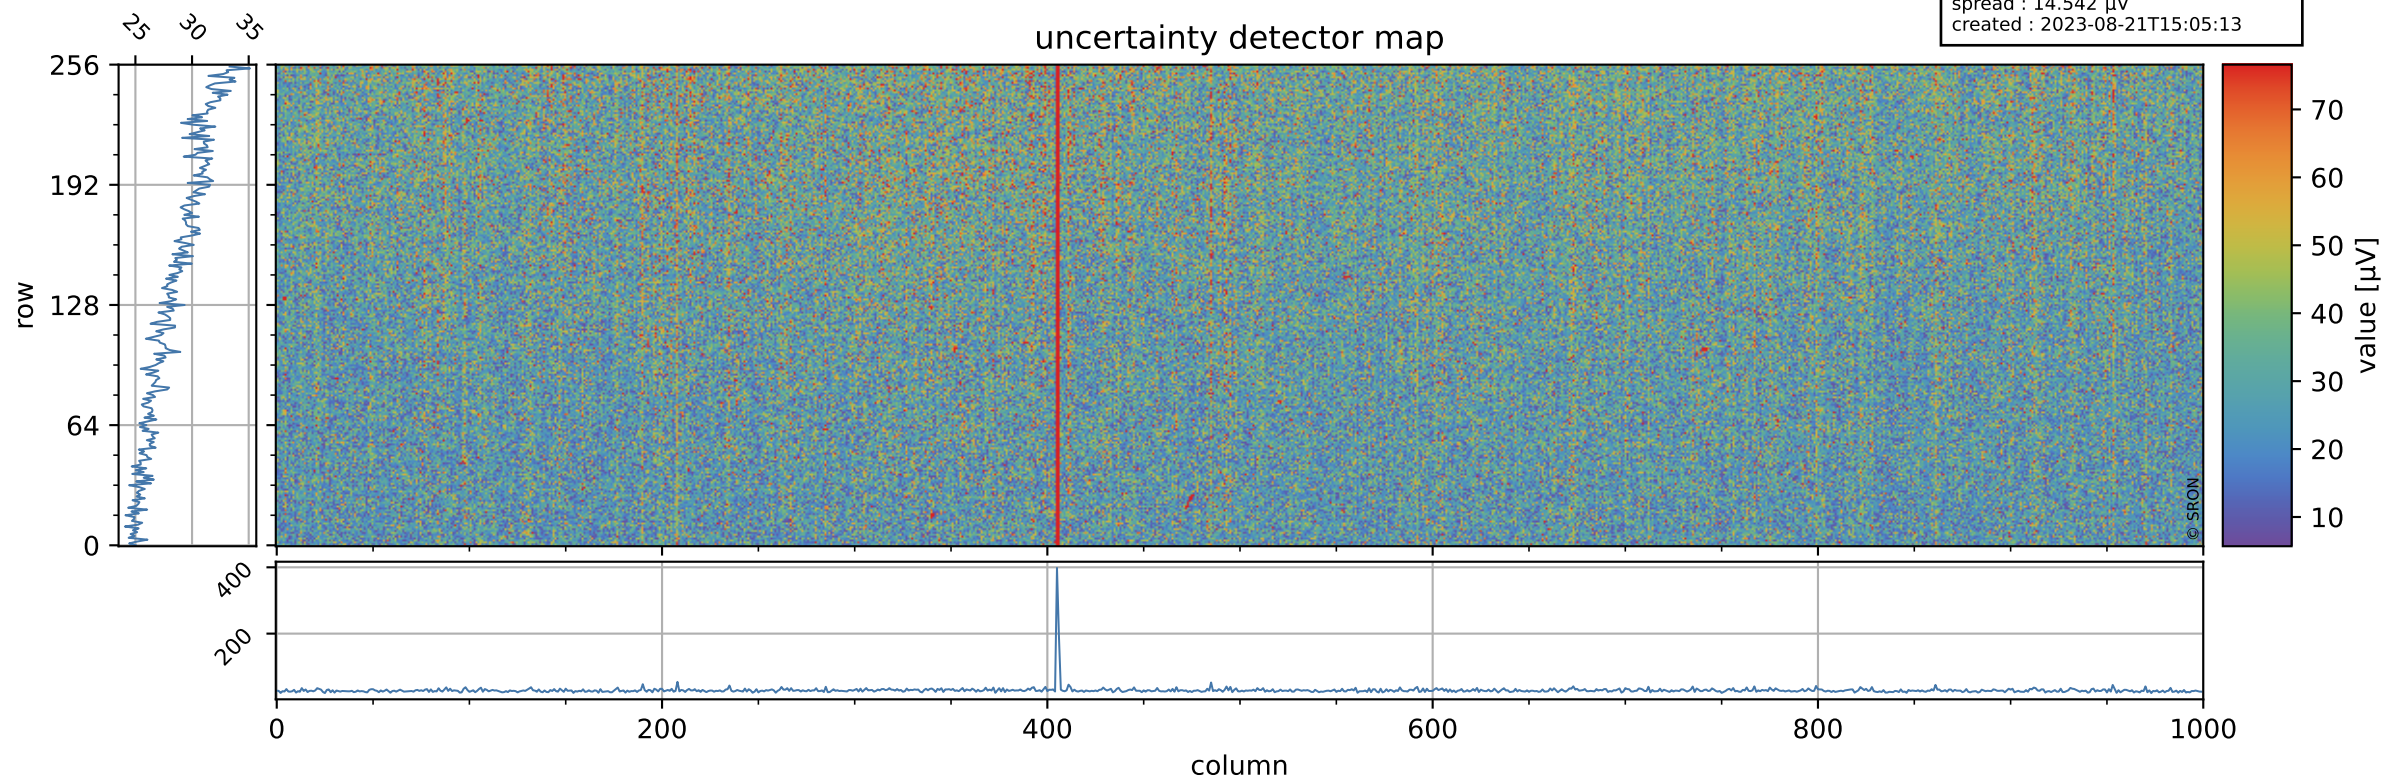

Tropomi SWIR offset (official)

orbits : 19 in [20557, 20602]
coverage : 2021-10-01 / 2021-10-04
median : 0.52599 V
spread : 0.035904 V
created : 2023-08-21T15:05:13

value detector map

Tropomi SWIR offset (official)

orbits : 19 in [20557, 20602]
coverage : 2021-10-01 / 2021-10-04
median : 28.629 μV
spread : 14.542 μV
created : 2023-08-21T15:05:13

Tropomi SWIR offset (official)

orbits : 19 in [20557, 20602]
coverage : 2021-10-01 / 2021-10-04
median : -0.026168 mV
spread : 0.39126 mV
created : 2023-08-21T15:05:13

value compared with SWIR offset CKD

Tropomi SWIR offset (official) ground-tracks of Sentinel-5P

orbits : 19 in [20557, 20602]
coverage : 2021-10-01 / 2021-10-04
created : 2023-08-21T15:05:14

Tropomi SWIR offset (official)

orbits : [2827, 20602]
coverage : 2018-04-30 / 2021-10-04
created : 2023-08-21T15:05:14

trend of detector median & temperatures