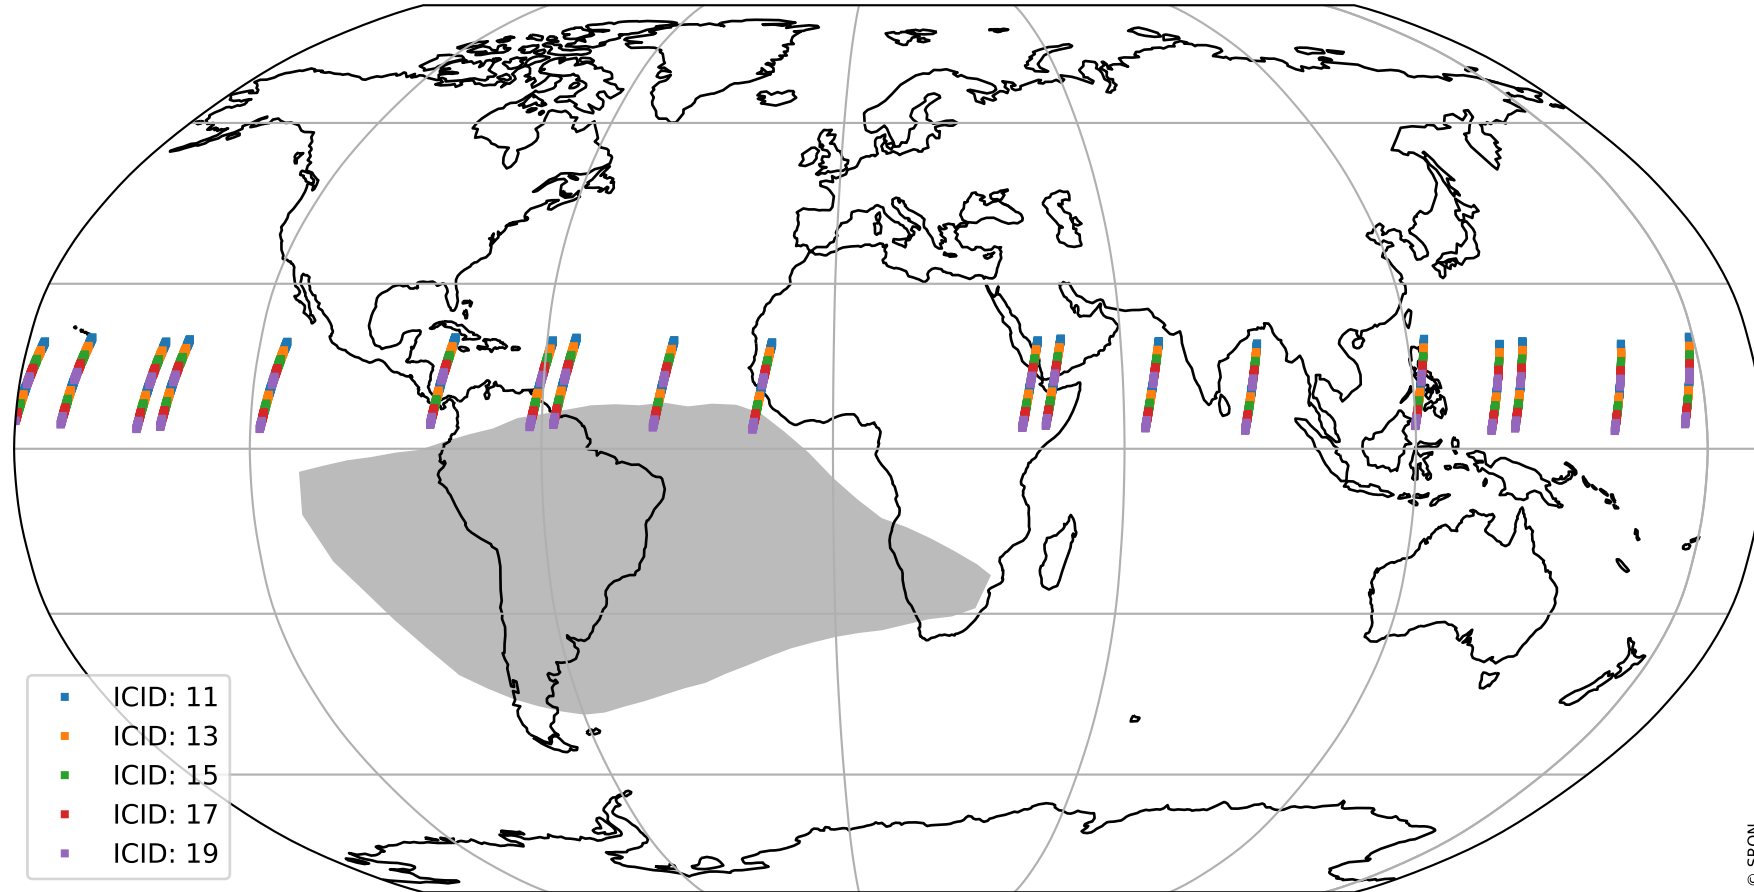

Tropomi SWIR offset (official)

orbits : 19 in [20557, 20602]
coverage : 2021-10-01 / 2021-10-04
median : 0.52599 V
spread : 0.035904 V
created : 2023-08-21T15:05:13

value detector map

Tropomi SWIR offset (official)

orbits : 19 in [20557, 20602]
coverage : 2021-10-01 / 2021-10-04
median : 28.629 μV
spread : 14.542 μV
created : 2023-08-21T15:05:13

Tropomi SWIR offset (official)

orbits : 19 in [20557, 20602]
coverage : 2021-10-01 / 2021-10-04
median : -0.026168 mV
spread : 0.39126 mV
created : 2023-08-21T15:05:13

value compared with SWIR offset CKD

Tropomi SWIR offset (official) ground-tracks of Sentinel-5P

orbits : 19 in [20557, 20602]
coverage : 2021-10-01 / 2021-10-04
created : 2023-08-21T15:05:14

Tropomi SWIR offset (official)

orbits : [2827, 20602]
coverage : 2018-04-30 / 2021-10-04
created : 2023-08-21T15:05:14

trend of detector median & temperatures