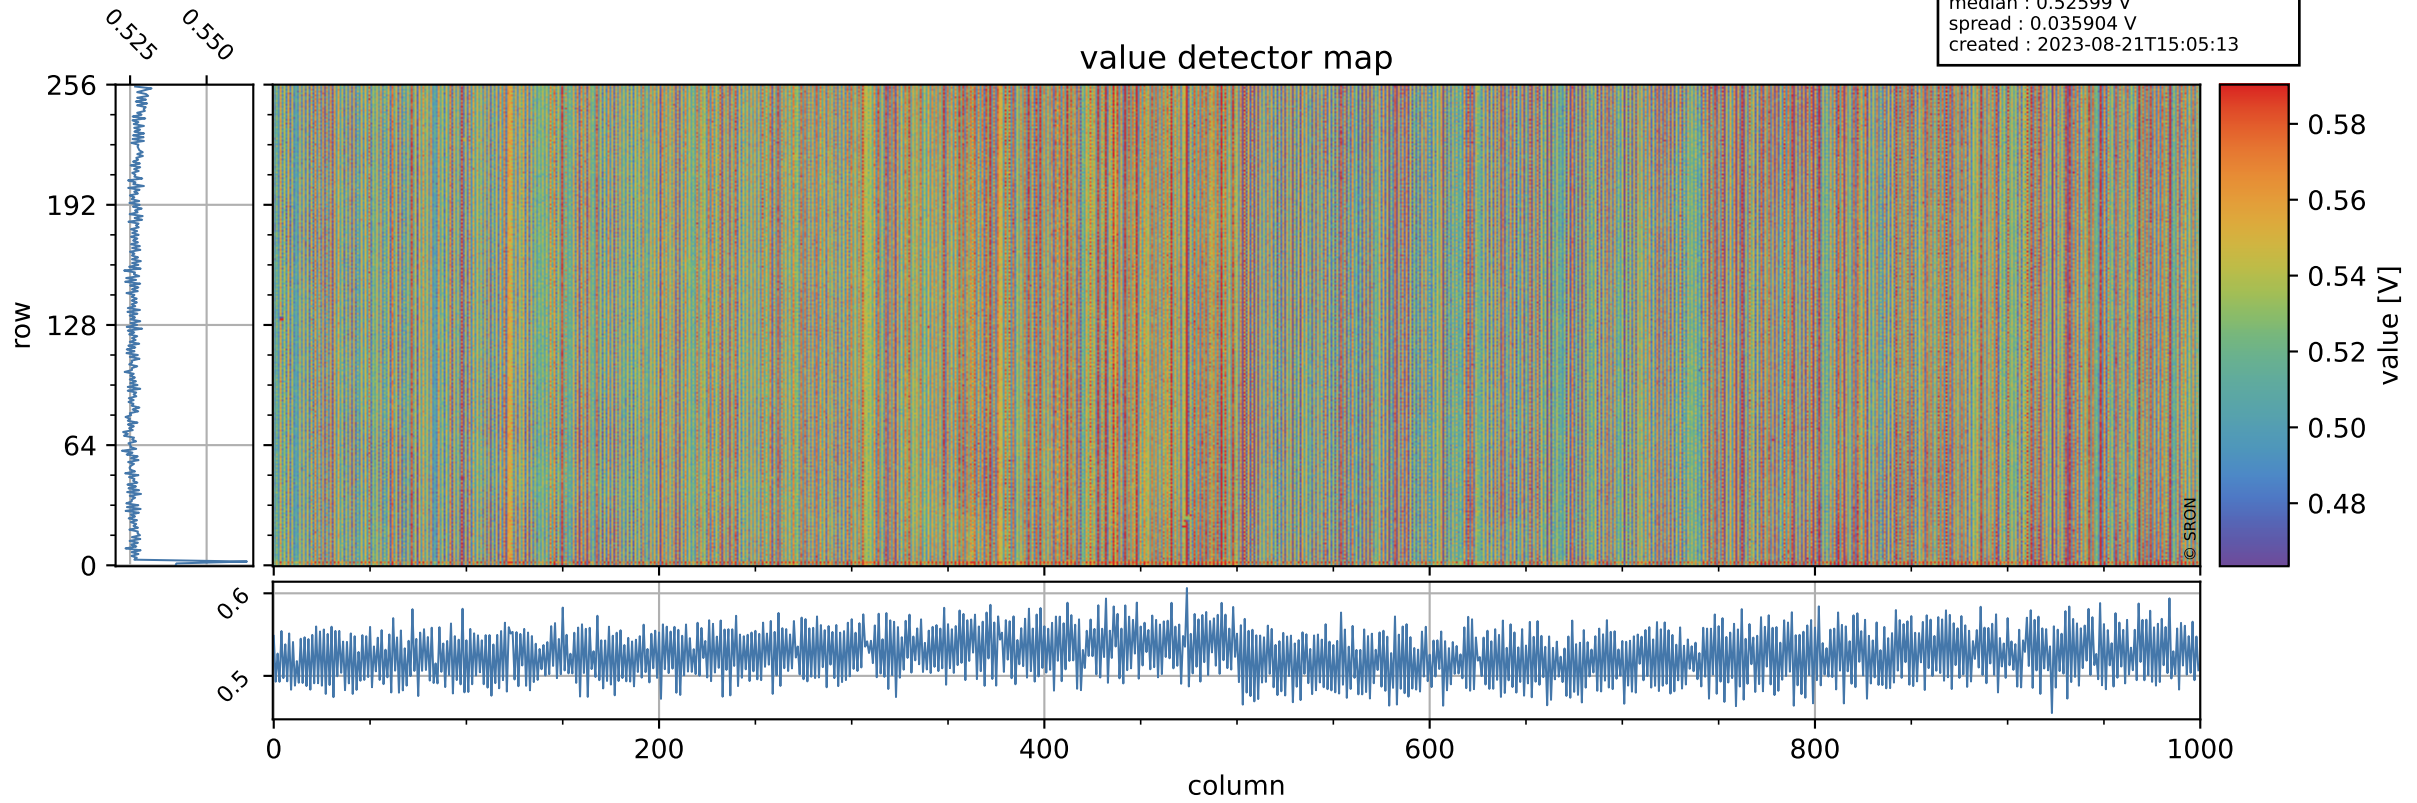

Tropomi SWIR offset (official)

orbits : 19 in [20557, 20602]
coverage : 2021-10-01 / 2021-10-04
median : 0.52599 V
spread : 0.035904 V
created : 2023-08-21T15:05:13

value detector map

Tropomi SWIR offset (official)

orbits : 19 in [20557, 20602]
coverage : 2021-10-01 / 2021-10-04
median : 28.629 μV
spread : 14.542 μV
created : 2023-08-21T15:05:13

Tropomi SWIR offset (official)

orbits : 19 in [20557, 20602]
coverage : 2021-10-01 / 2021-10-04
median : -0.026168 mV
spread : 0.39126 mV
created : 2023-08-21T15:05:13

value compared with SWIR offset CKD

Tropomi SWIR offset (official) ground-tracks of Sentinel-5P

orbits : 19 in [20557, 20602]
coverage : 2021-10-01 / 2021-10-04
created : 2023-08-21T15:05:14

Tropomi SWIR offset (official)

orbits : [2827, 20602]
coverage : 2018-04-30 / 2021-10-04
created : 2023-08-21T15:05:14

trend of detector median & temperatures