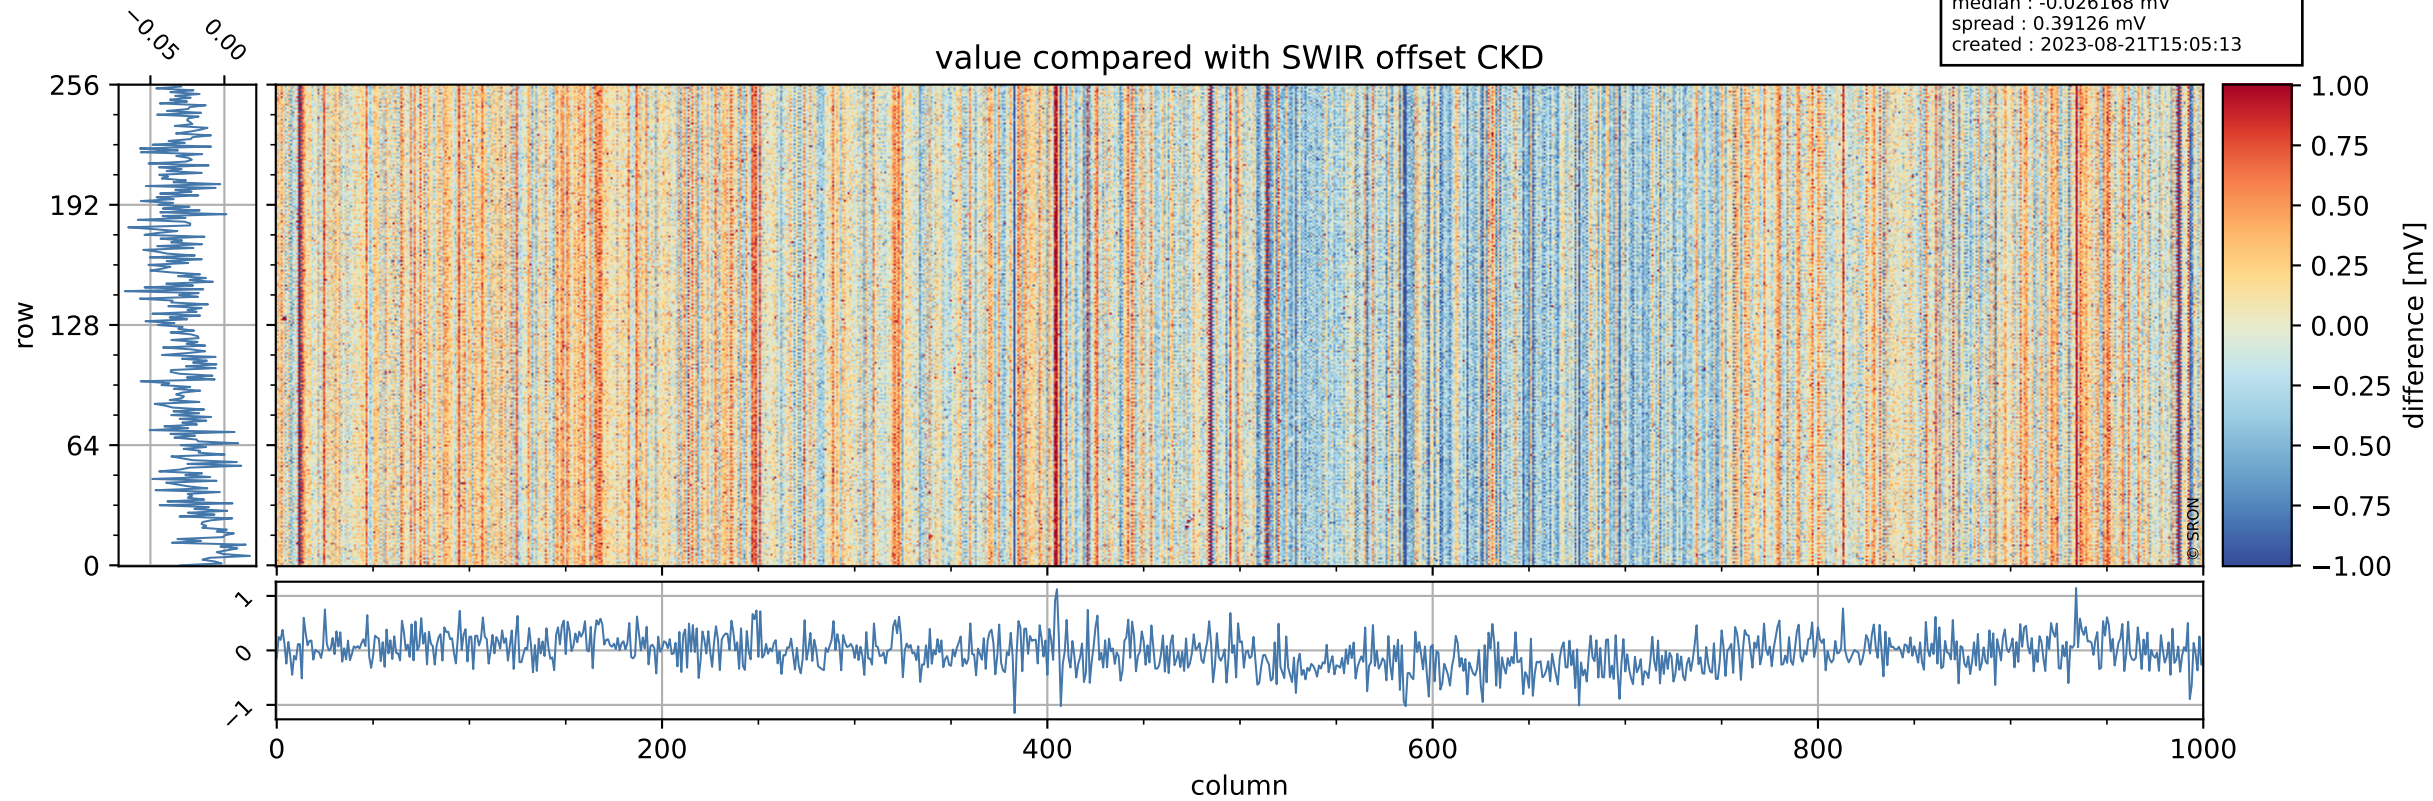

Tropomi SWIR offset (official)

orbits : 19 in [20557, 20602]
coverage : 2021-10-01 / 2021-10-04
median : 0.52599 V
spread : 0.035904 V
created : 2023-08-21T15:05:13

value detector map

Tropomi SWIR offset (official)

orbits : 19 in [20557, 20602]
coverage : 2021-10-01 / 2021-10-04
median : 28.629 μV
spread : 14.542 μV
created : 2023-08-21T15:05:13

Tropomi SWIR offset (official)

orbits : 19 in [20557, 20602]
coverage : 2021-10-01 / 2021-10-04
median : -0.026168 mV
spread : 0.39126 mV
created : 2023-08-21T15:05:13

value compared with SWIR offset CKD

Tropomi SWIR offset (official) ground-tracks of Sentinel-5P

orbits : 19 in [20557, 20602]
coverage : 2021-10-01 / 2021-10-04
created : 2023-08-21T15:05:14

Tropomi SWIR offset (official)

orbits : [2827, 20602]
coverage : 2018-04-30 / 2021-10-04
created : 2023-08-21T15:05:14

trend of detector median & temperatures