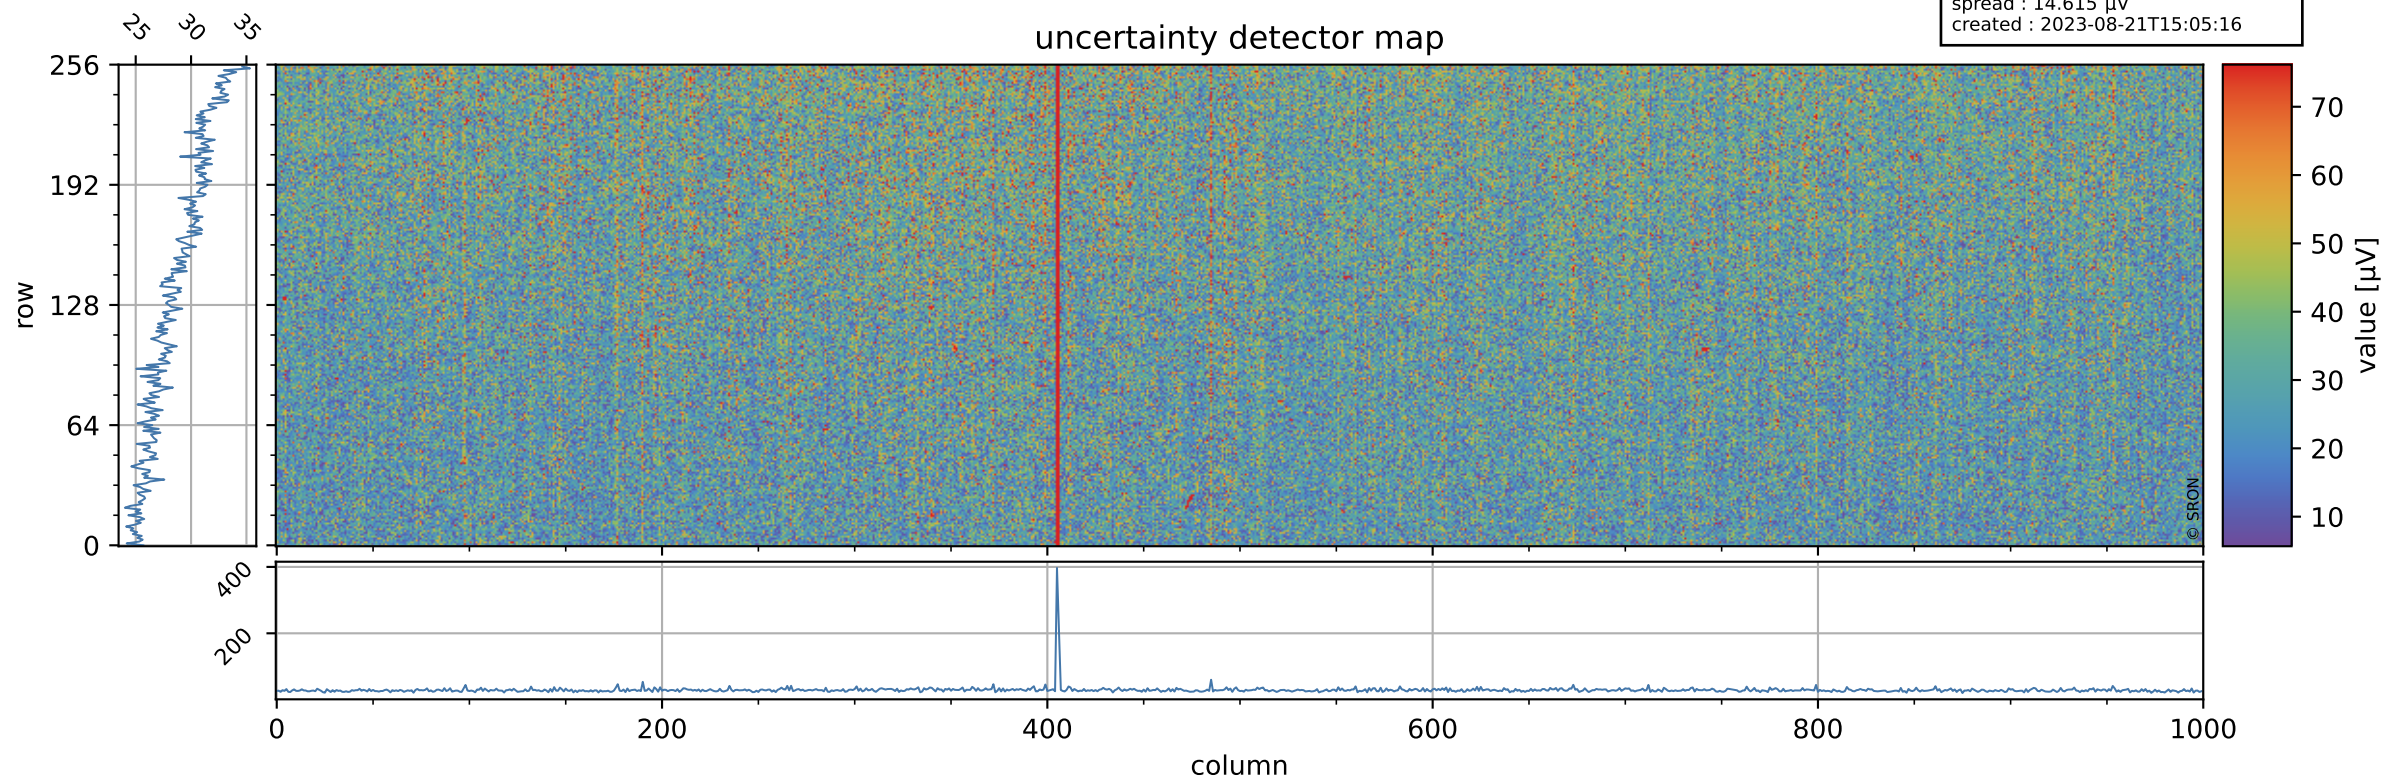

Tropomi SWIR offset (official)

orbits : 20 in [20572, 20617]
coverage : 2021-10-02 / 2021-10-05
median : 0.52598 V
spread : 0.035903 V
created : 2023-08-21T15:05:16

value detector map

Tropomi SWIR offset (official)

orbits : 20 in [20572, 20617]
coverage : 2021-10-02 / 2021-10-05
median : 28.862 μV
spread : 14.615 μV
created : 2023-08-21T15:05:16

Tropomi SWIR offset (official)

orbits : 20 in [20572, 20617]
coverage : 2021-10-02 / 2021-10-05
median : -0.031852 mV
spread : 0.38836 mV
created : 2023-08-21T15:05:17

value compared with SWIR offset CKD

Tropomi SWIR offset (official) ground-tracks of Sentinel-5P

orbits : 20 in [20572, 20617]
coverage : 2021-10-02 / 2021-10-05
created : 2023-08-21T15:05:17

Tropomi SWIR offset (official)

orbits : [2827, 20617]
coverage : 2018-04-30 / 2021-10-05
created : 2023-08-21T15:05:18

trend of detector median & temperatures