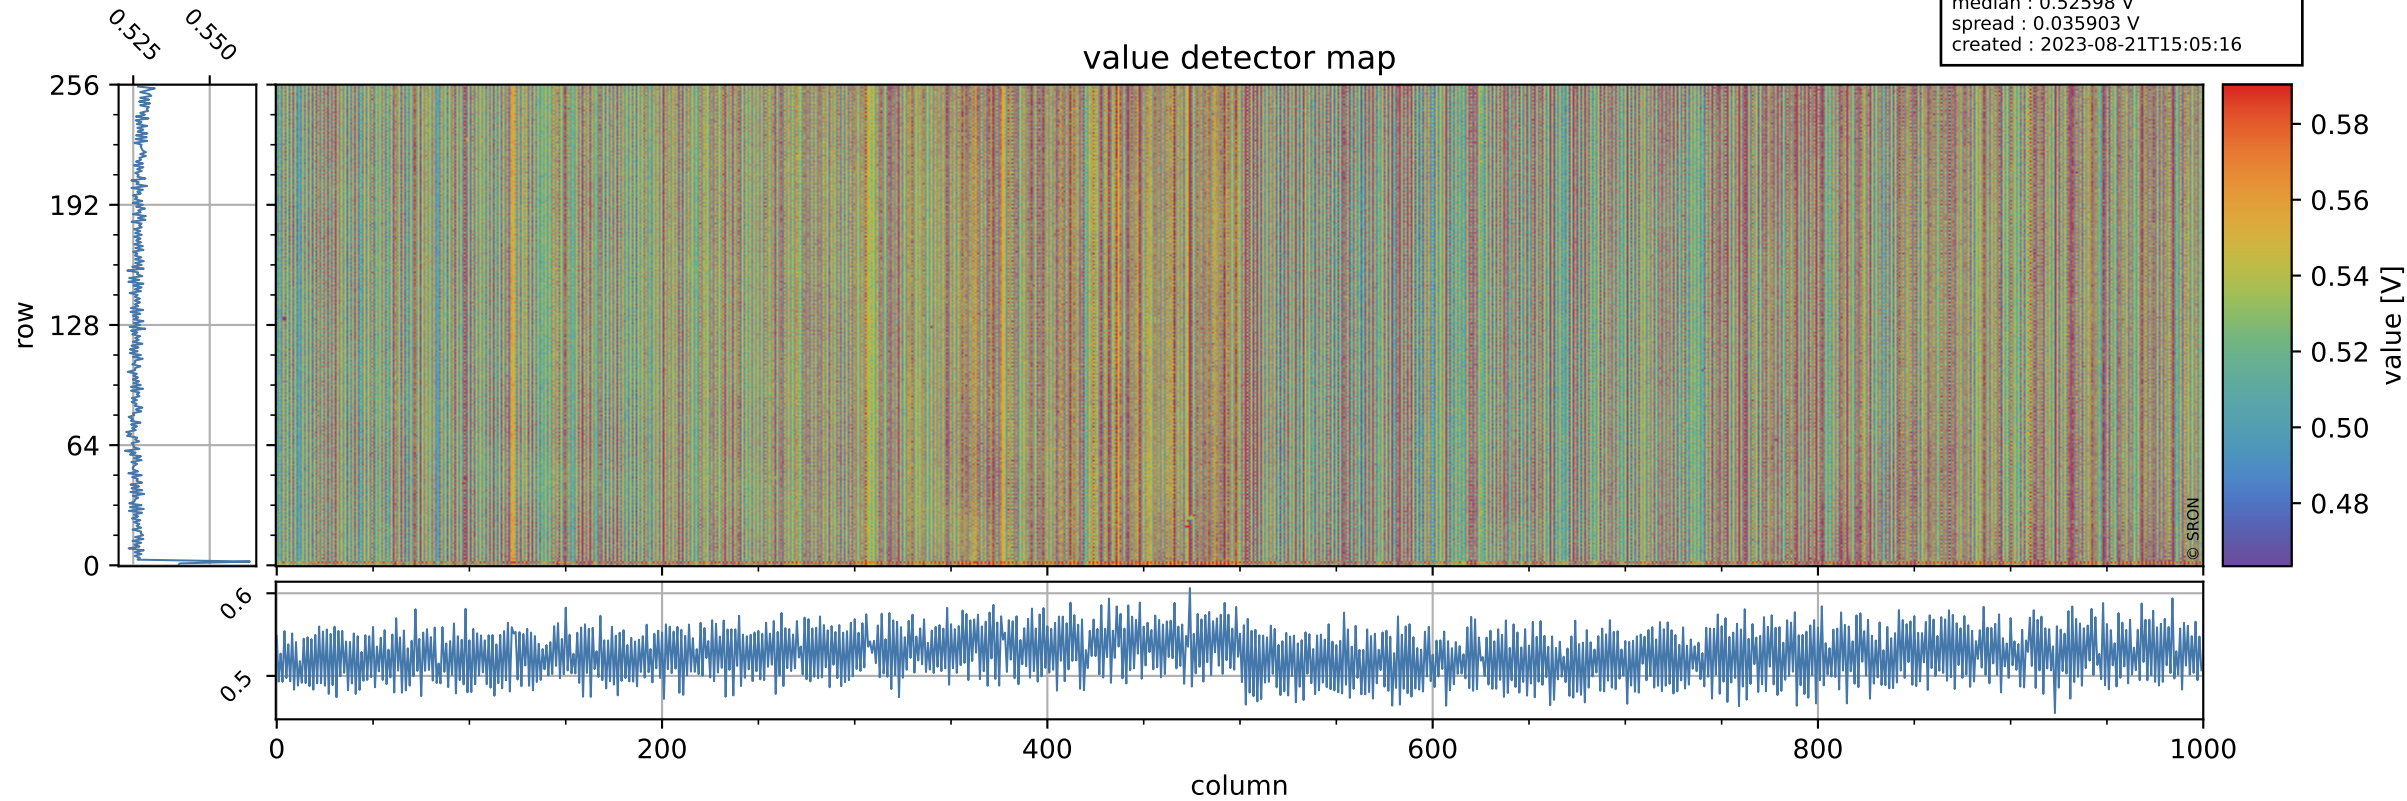

Tropomi SWIR offset (official)

orbits : 20 in [20572, 20617]
coverage : 2021-10-02 / 2021-10-05
median : 0.52598 V
spread : 0.035903 V
created : 2023-08-21T15:05:16

value detector map

Tropomi SWIR offset (official)

orbits : 20 in [20572, 20617]
coverage : 2021-10-02 / 2021-10-05
median : 28.862 μV
spread : 14.615 μV
created : 2023-08-21T15:05:16

Tropomi SWIR offset (official)

orbits : 20 in [20572, 20617]
coverage : 2021-10-02 / 2021-10-05
median : -0.031852 mV
spread : 0.38836 mV
created : 2023-08-21T15:05:17

value compared with SWIR offset CKD

Tropomi SWIR offset (official) ground-tracks of Sentinel-5P

orbits : 20 in [20572, 20617]
coverage : 2021-10-02 / 2021-10-05
created : 2023-08-21T15:05:17

Tropomi SWIR offset (official)

orbits : [2827, 20617]
coverage : 2018-04-30 / 2021-10-05
created : 2023-08-21T15:05:18

trend of detector median & temperatures