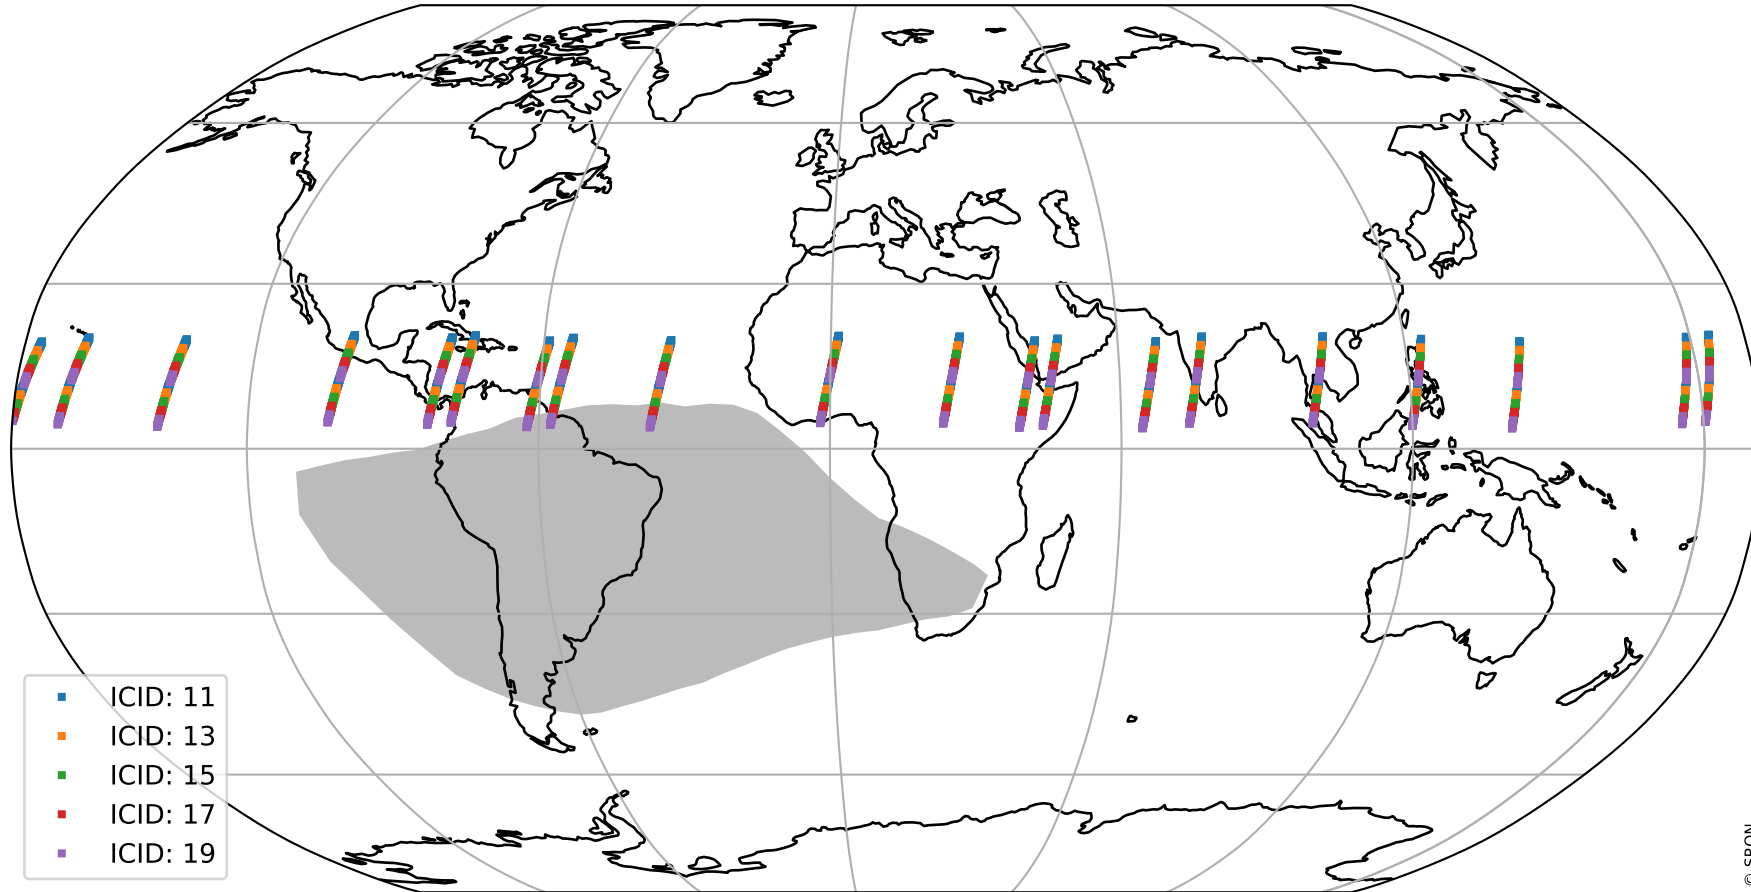

Tropomi SWIR offset (official)

orbits : 20 in [20572, 20617]
coverage : 2021-10-02 / 2021-10-05
median : 0.52598 V
spread : 0.035903 V
created : 2023-08-21T15:05:16

value detector map

Tropomi SWIR offset (official)

orbits : 20 in [20572, 20617]
coverage : 2021-10-02 / 2021-10-05
median : 28.862 μV
spread : 14.615 μV
created : 2023-08-21T15:05:16

Tropomi SWIR offset (official)

orbits : 20 in [20572, 20617]
coverage : 2021-10-02 / 2021-10-05
median : -0.031852 mV
spread : 0.38836 mV
created : 2023-08-21T15:05:17

value compared with SWIR offset CKD

Tropomi SWIR offset (official) ground-tracks of Sentinel-5P

orbits : 20 in [20572, 20617]
coverage : 2021-10-02 / 2021-10-05
created : 2023-08-21T15:05:17

Tropomi SWIR offset (official)

orbits : [2827, 20617]
coverage : 2018-04-30 / 2021-10-05
created : 2023-08-21T15:05:18

trend of detector median & temperatures