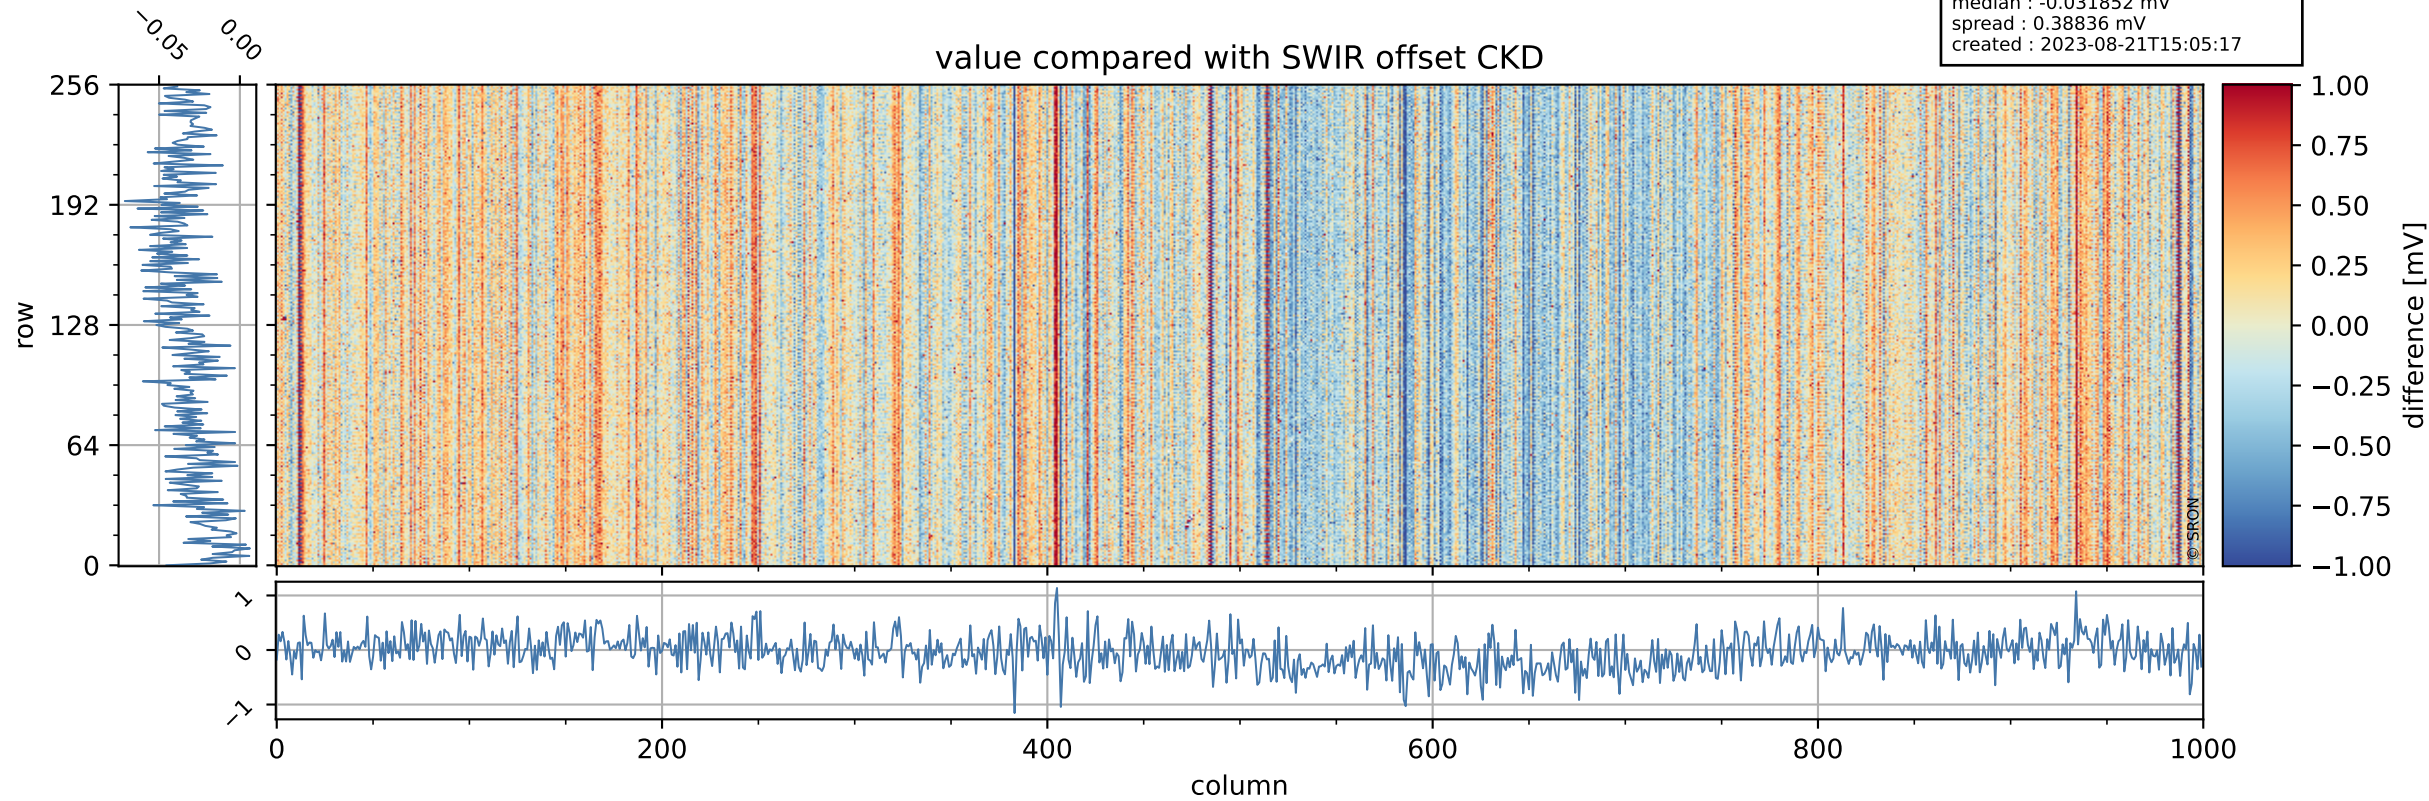

Tropomi SWIR offset (official)

orbits : 20 in [20572, 20617]
coverage : 2021-10-02 / 2021-10-05
median : 0.52598 V
spread : 0.035903 V
created : 2023-08-21T15:05:16

value detector map

Tropomi SWIR offset (official)

orbits : 20 in [20572, 20617]
coverage : 2021-10-02 / 2021-10-05
median : 28.862 μV
spread : 14.615 μV
created : 2023-08-21T15:05:16

Tropomi SWIR offset (official)

orbits : 20 in [20572, 20617]
coverage : 2021-10-02 / 2021-10-05
median : -0.031852 mV
spread : 0.38836 mV
created : 2023-08-21T15:05:17

value compared with SWIR offset CKD

Tropomi SWIR offset (official) ground-tracks of Sentinel-5P

orbits : 20 in [20572, 20617]
coverage : 2021-10-02 / 2021-10-05
created : 2023-08-21T15:05:17

Tropomi SWIR offset (official)

orbits : [2827, 20617]
coverage : 2018-04-30 / 2021-10-05
created : 2023-08-21T15:05:18

trend of detector median & temperatures