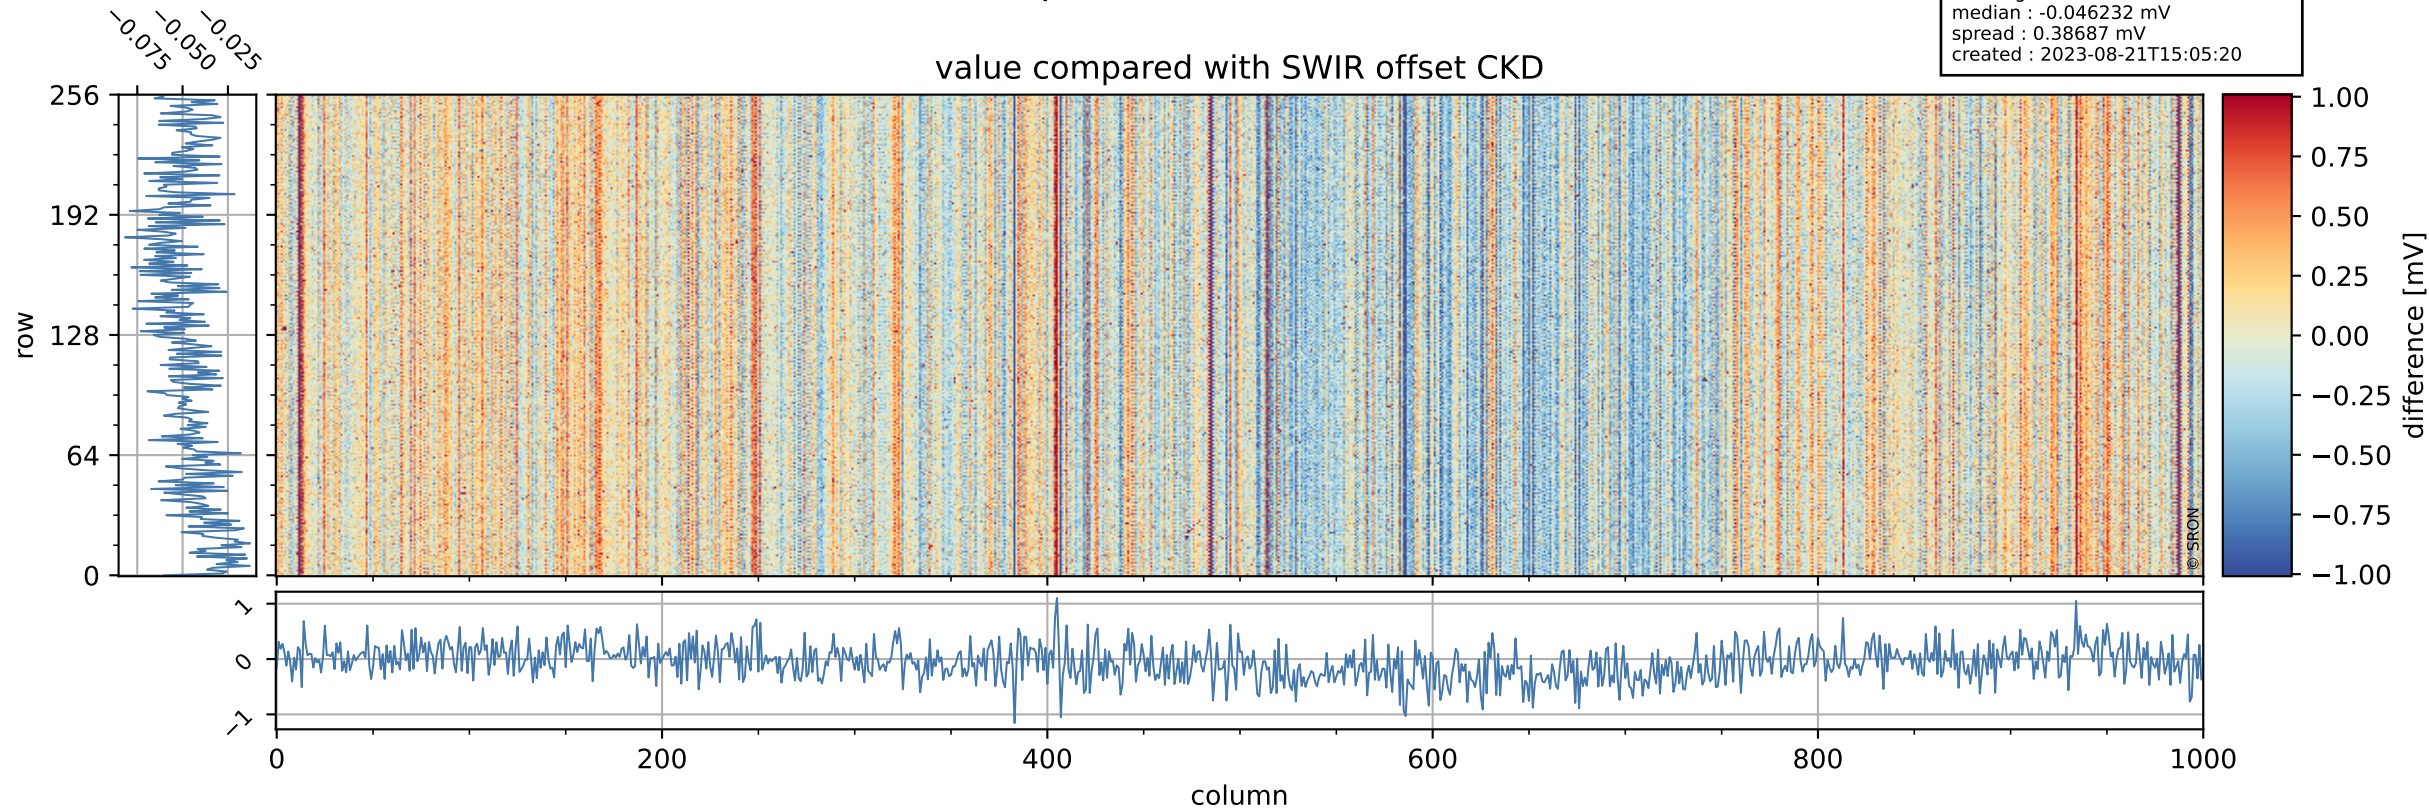

## value detector map

# Tropomi SWIR offset (official)

orbits : 19 in [20587, 20632]  
coverage : 2021-10-03 / 2021-10-06  
median : 28.928  $\mu\text{V}$   
spread : 14.635  $\mu\text{V}$   
created : 2023-08-21T15:05:19

# Tropomi SWIR offset (official) ground-tracks of Sentinel-5P

orbits : 19 in [20587, 20632]  
coverage : 2021-10-03 / 2021-10-06  
created : 2023-08-21T15:05:20

# Tropomi SWIR offset (official)

orbits : [2827, 20632]  
coverage : 2018-04-30 / 2021-10-06  
created : 2023-08-21T15:05:21