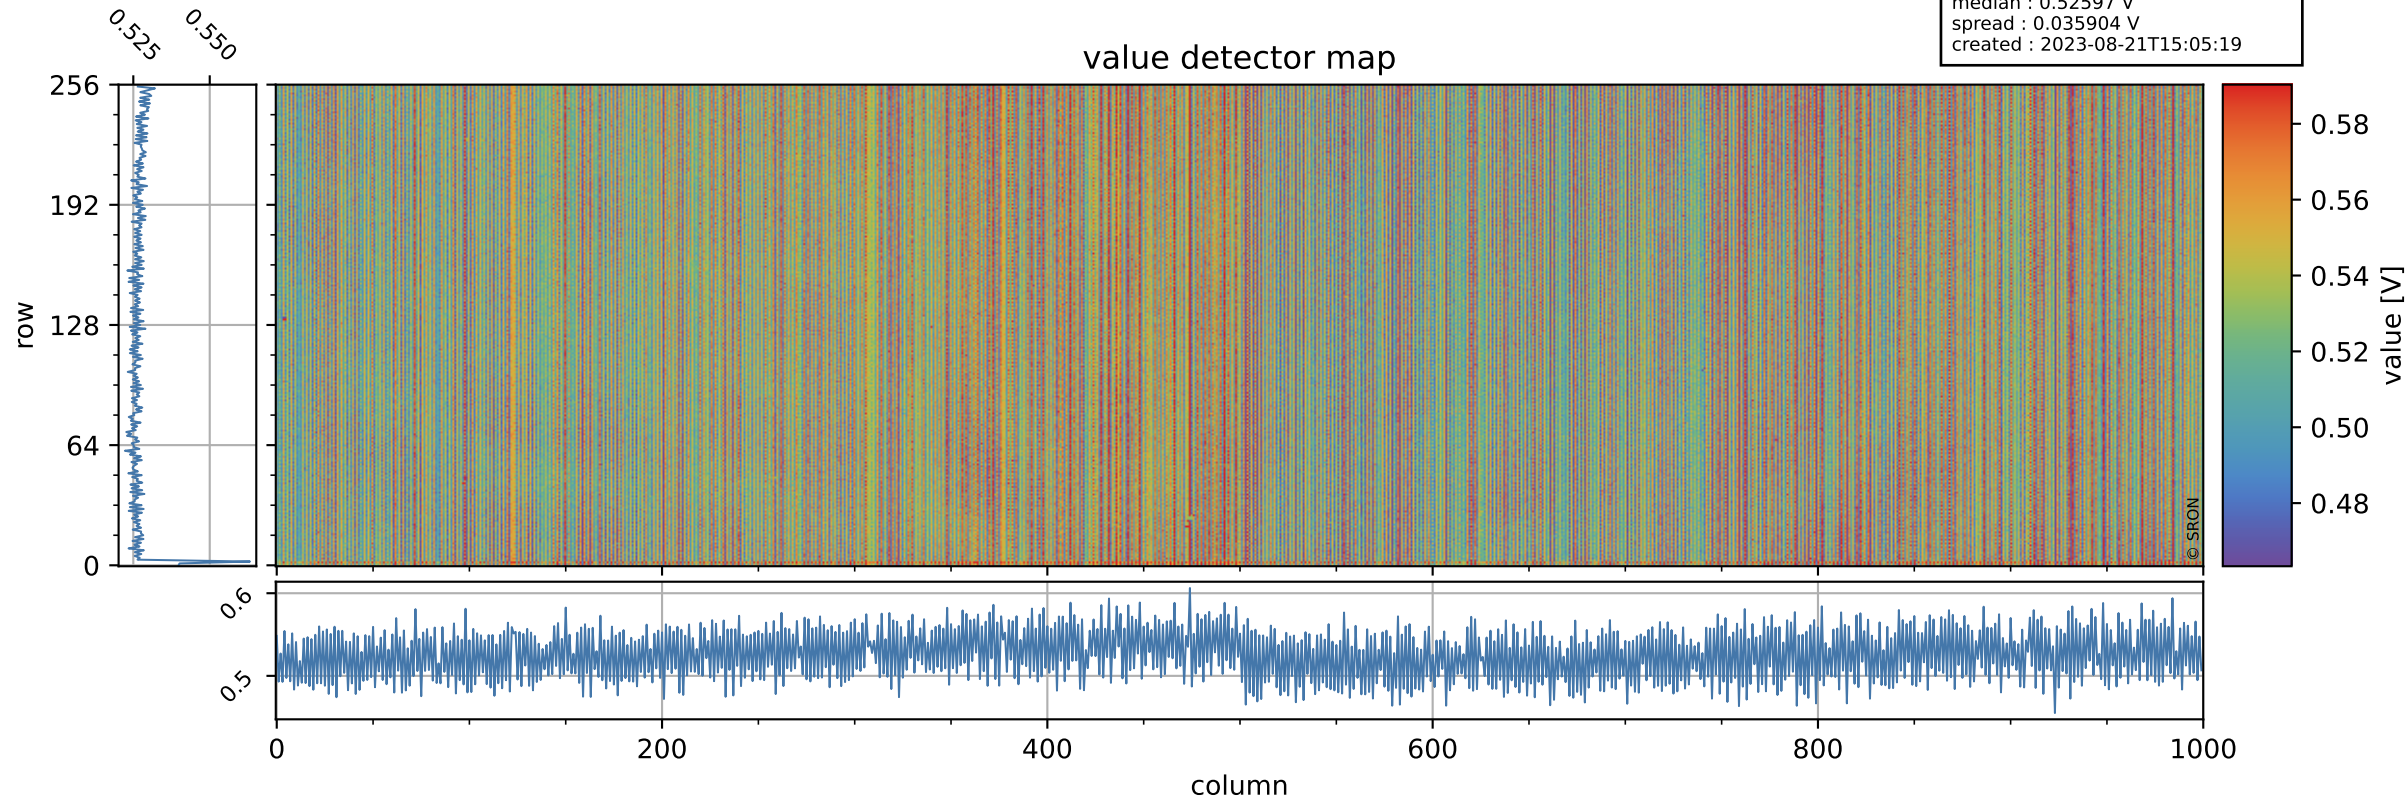

# Tropomi SWIR offset (official)

orbits : 19 in [20587, 20632]  
coverage : 2021-10-03 / 2021-10-06  
median : 0.52597 V  
spread : 0.035904 V  
created : 2023-08-21T15:05:19

## value detector map

# Tropomi SWIR offset (official)

orbits : 19 in [20587, 20632]  
coverage : 2021-10-03 / 2021-10-06  
median : 28.928  $\mu\text{V}$   
spread : 14.635  $\mu\text{V}$   
created : 2023-08-21T15:05:19

# Tropomi SWIR offset (official) ground-tracks of Sentinel-5P

orbits : 19 in [20587, 20632]  
coverage : 2021-10-03 / 2021-10-06  
created : 2023-08-21T15:05:20