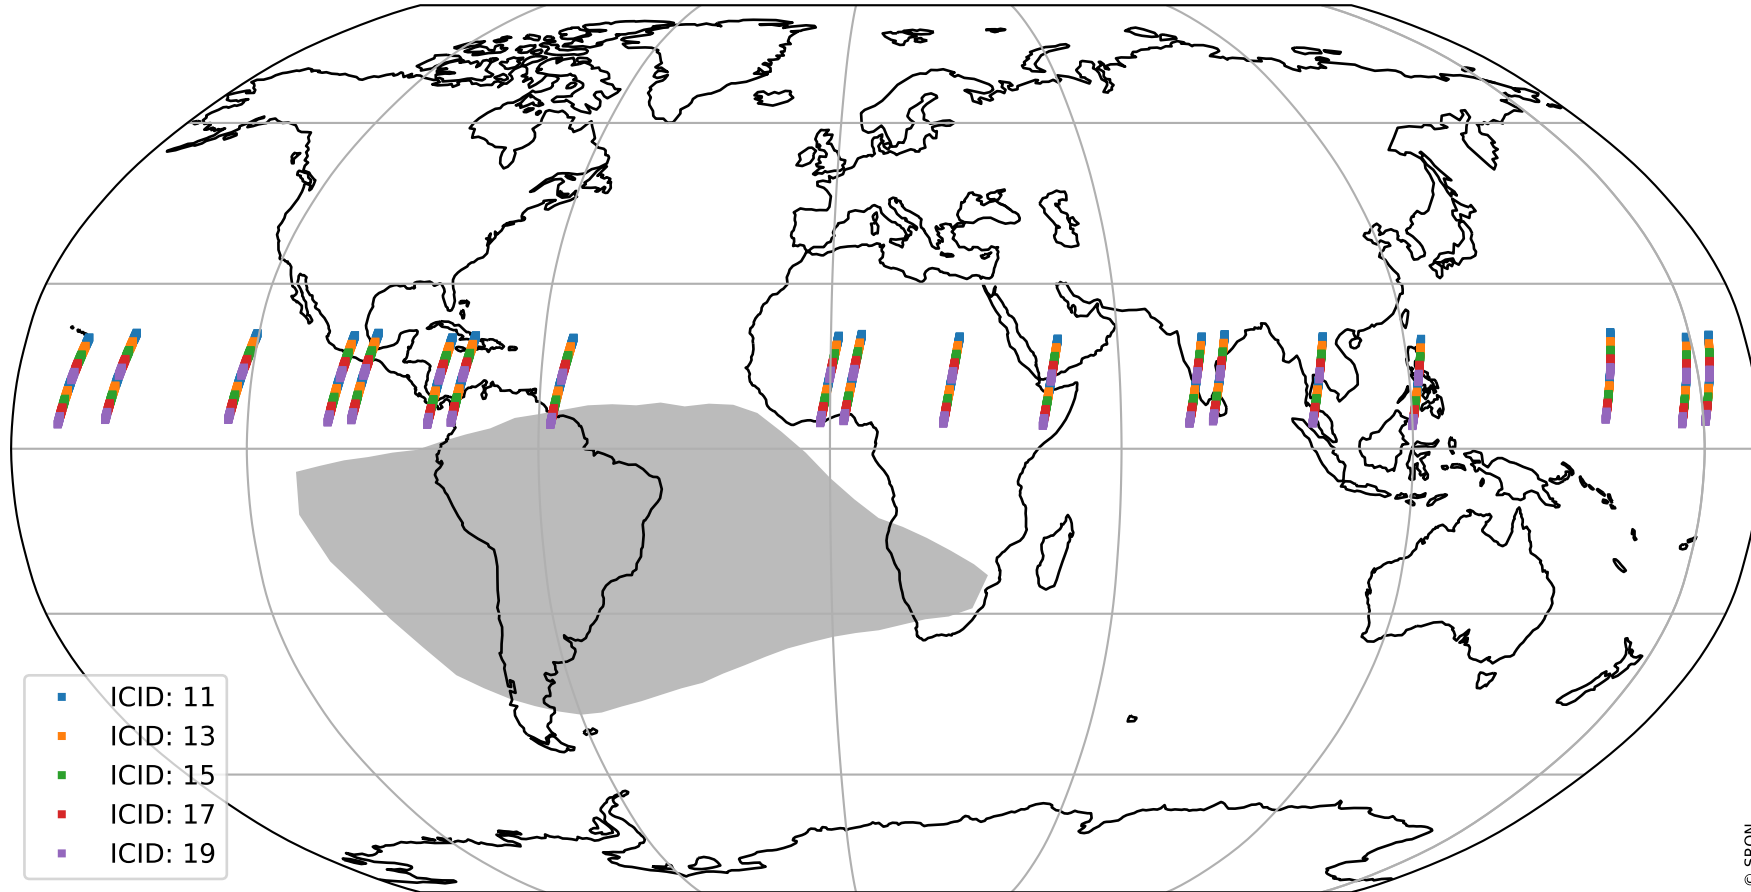

# Tropomi SWIR offset (official)

orbits : 19 in [20587, 20632]  
coverage : 2021-10-03 / 2021-10-06  
median : 28.928  $\mu\text{V}$   
spread : 14.635  $\mu\text{V}$   
created : 2023-08-21T15:05:19

# Tropomi SWIR offset (official)

value compared with SWIR offset CKD

orbits : 19 in [20587, 20632]  
coverage : 2021-10-03 / 2021-10-06  
median : -0.046232 mV  
spread : 0.38687 mV  
created : 2023-08-21T15:05:20

# Tropomi SWIR offset (official) ground-tracks of Sentinel-5P

orbits : 19 in [20587, 20632]  
coverage : 2021-10-03 / 2021-10-06  
created : 2023-08-21T15:05:20

# Tropomi SWIR offset (official)

orbits : [2827, 20632]  
coverage : 2018-04-30 / 2021-10-06  
created : 2023-08-21T15:05:21