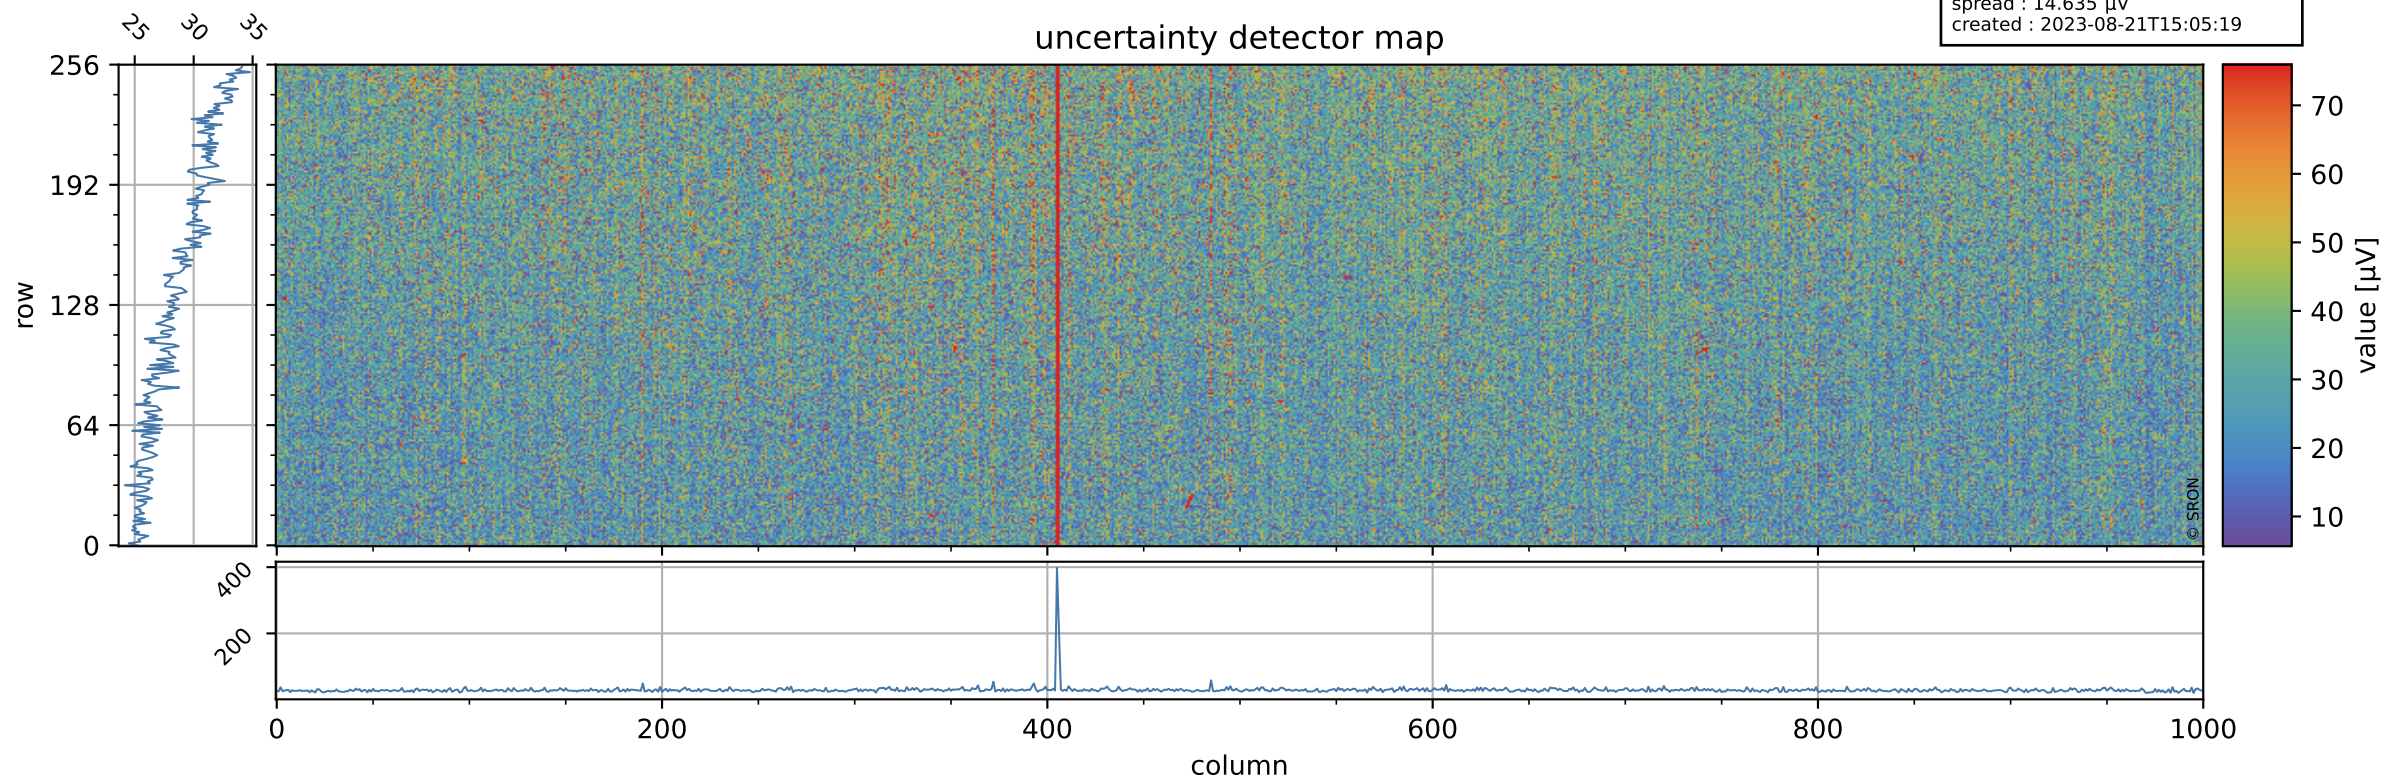

# Tropomi SWIR offset (official)

orbits : 19 in [20587, 20632]  
coverage : 2021-10-03 / 2021-10-06  
median : 0.52597 V  
spread : 0.035904 V  
created : 2023-08-21T15:05:19

## value detector map

# Tropomi SWIR offset (official)

orbits : 19 in [20587, 20632]  
coverage : 2021-10-03 / 2021-10-06  
median : 28.928  $\mu\text{V}$   
spread : 14.635  $\mu\text{V}$   
created : 2023-08-21T15:05:19

# Tropomi SWIR offset (official) ground-tracks of Sentinel-5P

orbits : 19 in [20587, 20632]  
coverage : 2021-10-03 / 2021-10-06  
created : 2023-08-21T15:05:20