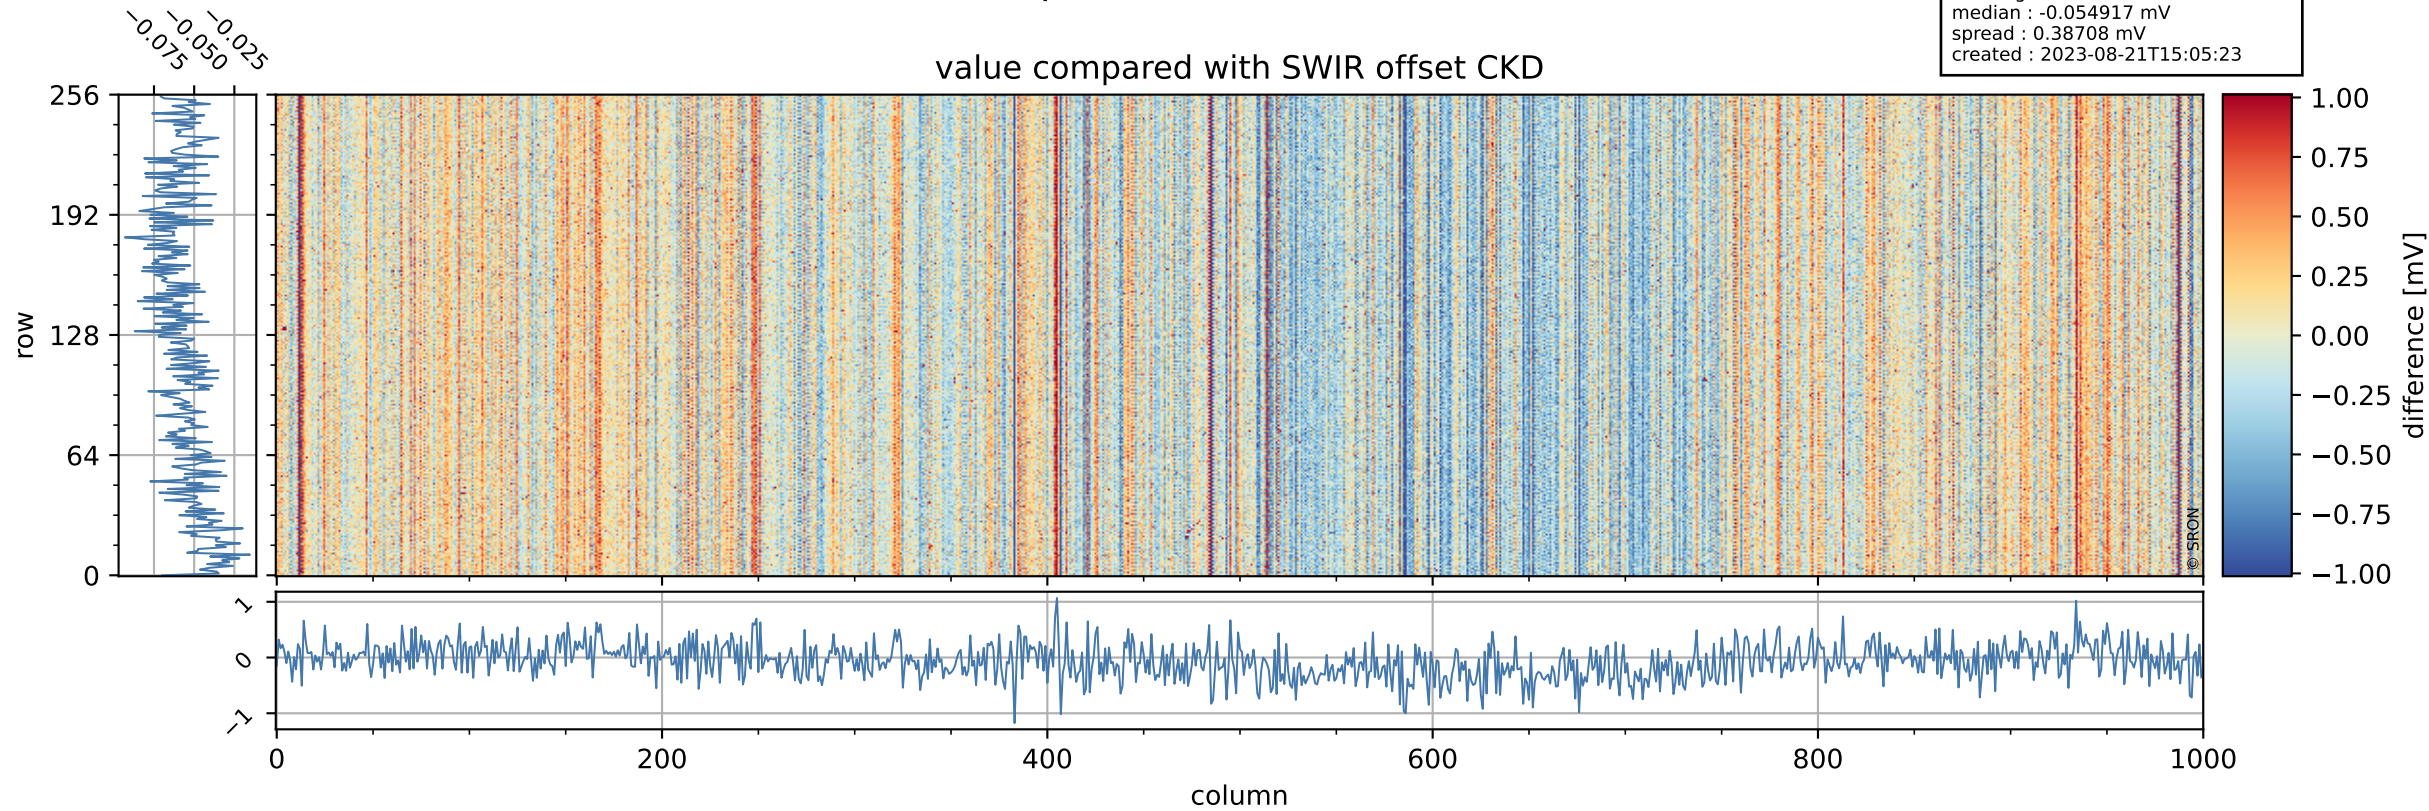

Tropomi SWIR offset (official)

orbits : 20 in [20602, 20647]
coverage : 2021-10-04 / 2021-10-07
median : 0.52596 V
spread : 0.035903 V
created : 2023-08-21T15:05:22

value detector map

Tropomi SWIR offset (official)

orbits : 20 in [20602, 20647]
coverage : 2021-10-04 / 2021-10-07
median : 28.319 μV
spread : 14.446 μV
created : 2023-08-21T15:05:22

Tropomi SWIR offset (official)

orbits : 20 in [20602, 20647]
coverage : 2021-10-04 / 2021-10-07
median : -0.054917 mV
spread : 0.38708 mV
created : 2023-08-21T15:05:23

value compared with SWIR offset CKD

Tropomi SWIR offset (official) ground-tracks of Sentinel-5P

orbits : 20 in [20602, 20647]
coverage : 2021-10-04 / 2021-10-07
created : 2023-08-21T15:05:23

Tropomi SWIR offset (official)

orbits : [2827, 20647]
coverage : 2018-04-30 / 2021-10-07
created : 2023-08-21T15:05:24

trend of detector median & temperatures