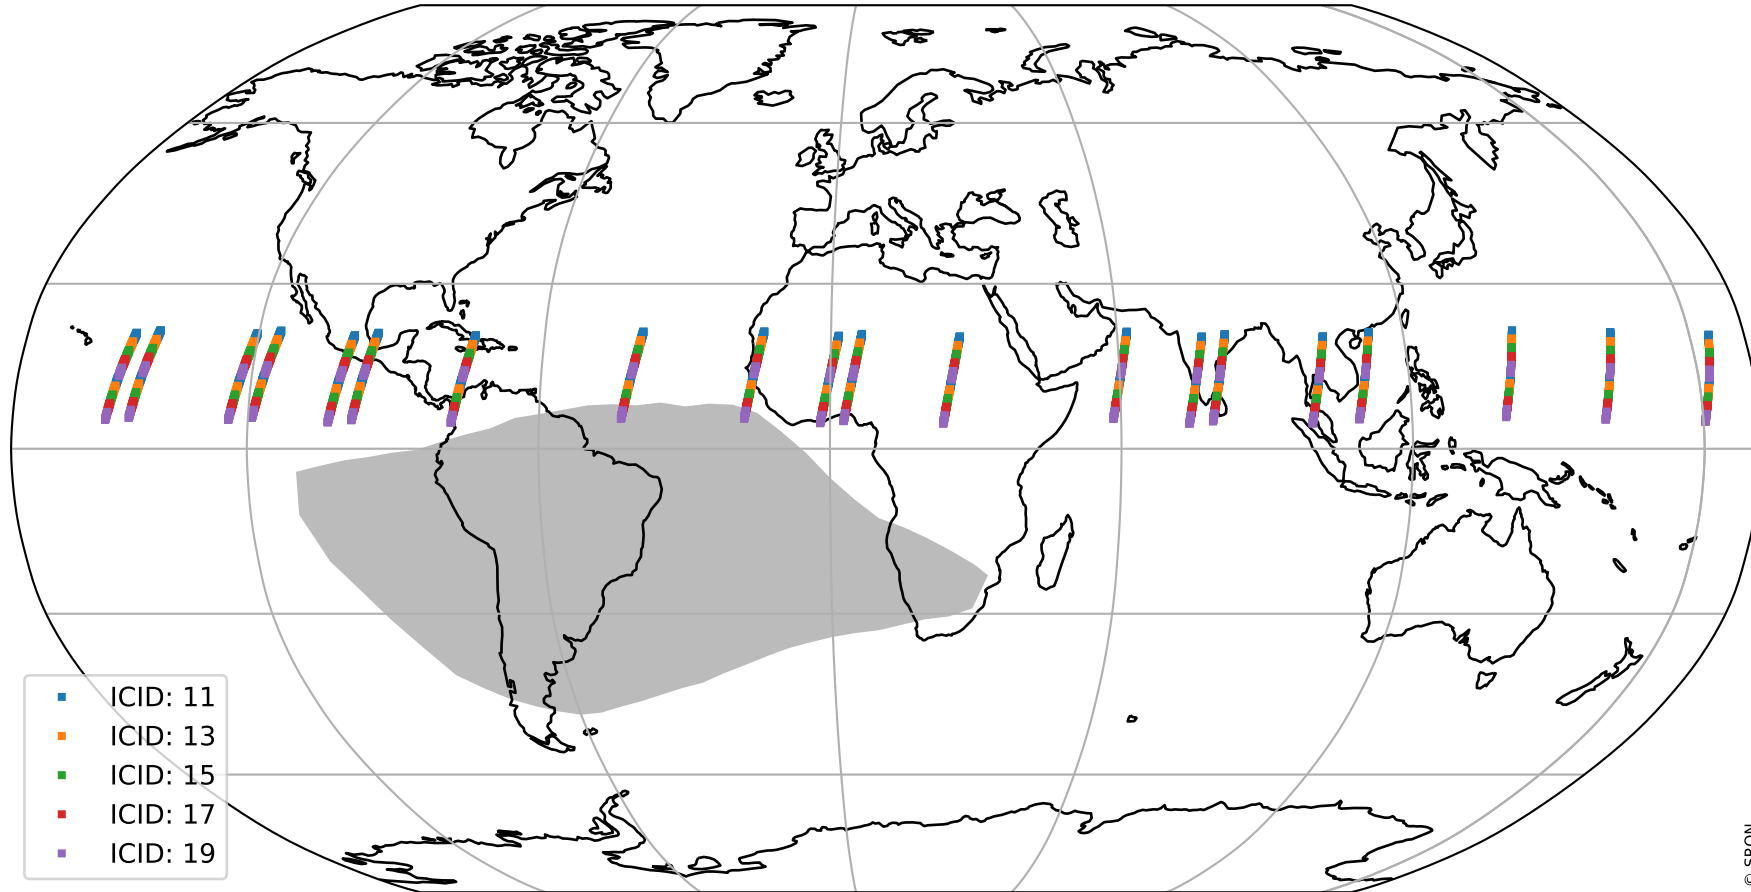

Tropomi SWIR offset (official)

orbits : 20 in [20602, 20647]
coverage : 2021-10-04 / 2021-10-07
median : 0.52596 V
spread : 0.035903 V
created : 2023-08-21T15:05:22

value detector map

Tropomi SWIR offset (official)

orbits : 20 in [20602, 20647]
coverage : 2021-10-04 / 2021-10-07
median : 28.319 μV
spread : 14.446 μV
created : 2023-08-21T15:05:22

Tropomi SWIR offset (official)

orbits : 20 in [20602, 20647]
coverage : 2021-10-04 / 2021-10-07
median : -0.054917 mV
spread : 0.38708 mV
created : 2023-08-21T15:05:23

value compared with SWIR offset CKD

Tropomi SWIR offset (official) ground-tracks of Sentinel-5P

orbits : 20 in [20602, 20647]
coverage : 2021-10-04 / 2021-10-07
created : 2023-08-21T15:05:23

Tropomi SWIR offset (official)

orbits : [2827, 20647]
coverage : 2018-04-30 / 2021-10-07
created : 2023-08-21T15:05:24

trend of detector median & temperatures