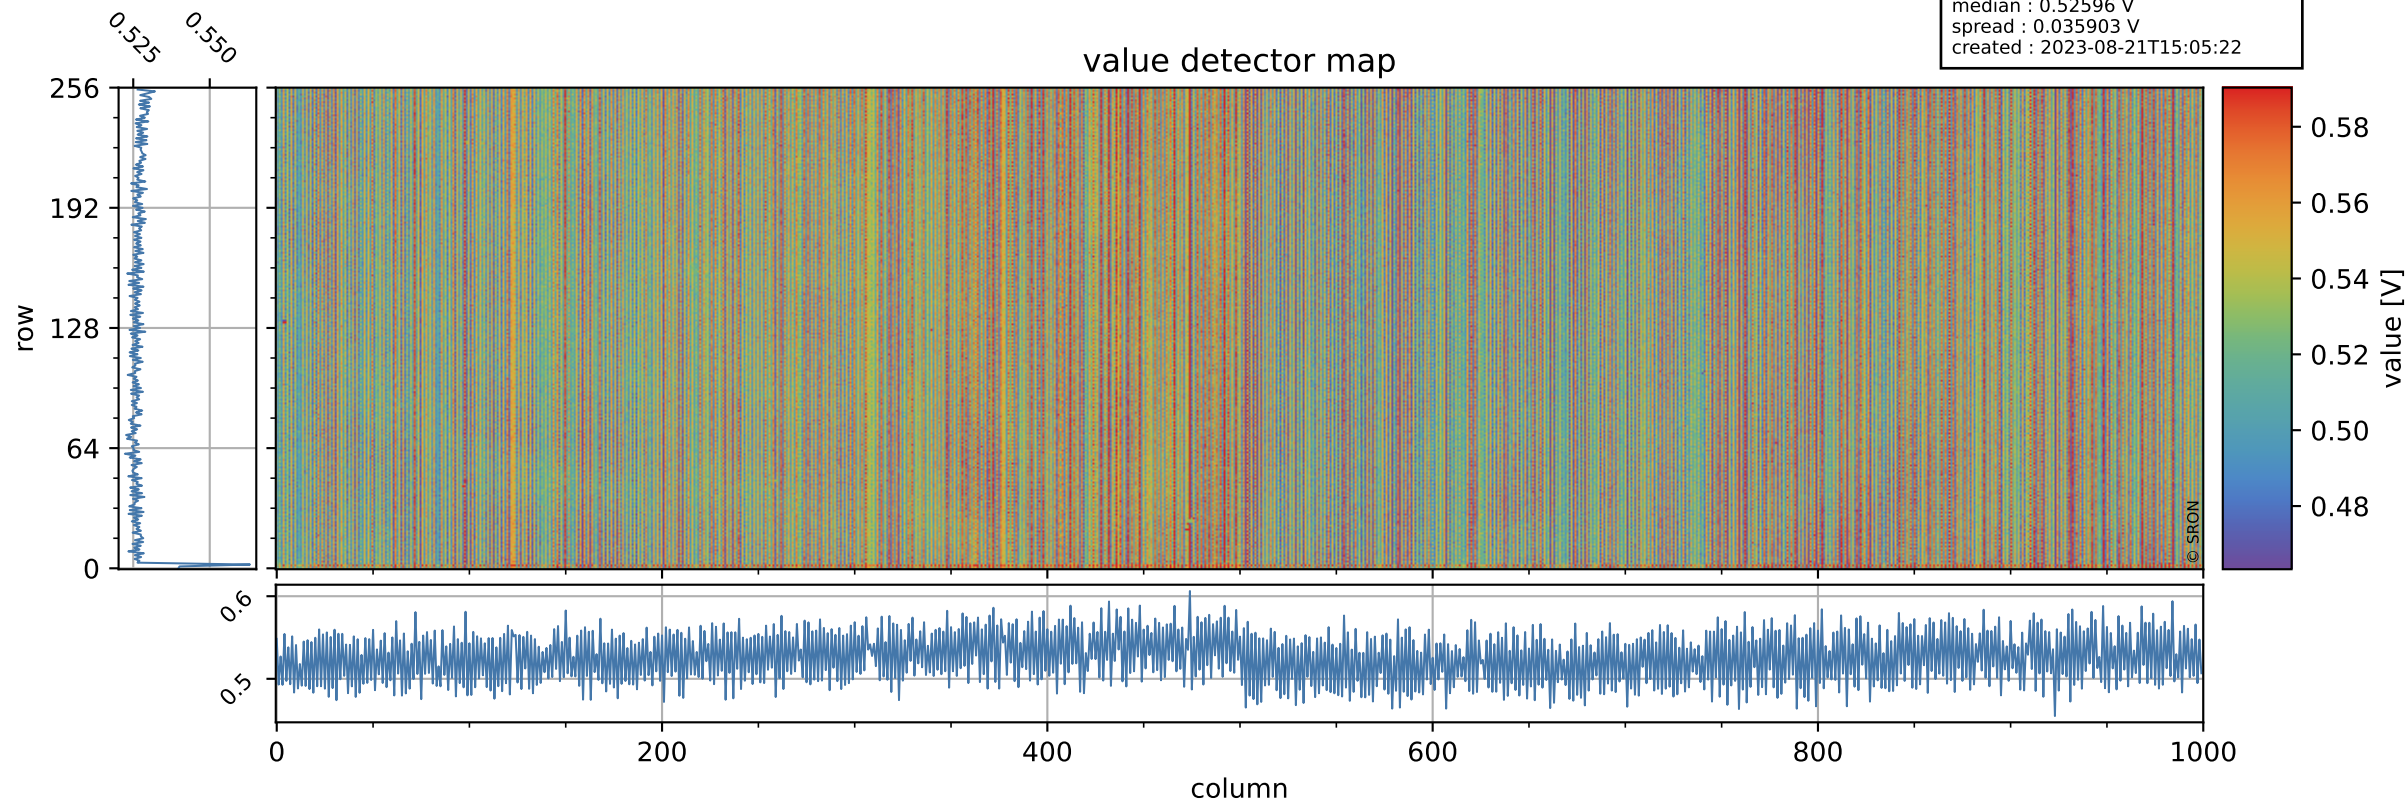

Tropomi SWIR offset (official)

orbits : 20 in [20602, 20647]
coverage : 2021-10-04 / 2021-10-07
median : 0.52596 V
spread : 0.035903 V
created : 2023-08-21T15:05:22

value detector map

Tropomi SWIR offset (official)

orbits : 20 in [20602, 20647]
coverage : 2021-10-04 / 2021-10-07
median : 28.319 μV
spread : 14.446 μV
created : 2023-08-21T15:05:22

Tropomi SWIR offset (official)

orbits : 20 in [20602, 20647]
coverage : 2021-10-04 / 2021-10-07
median : -0.054917 mV
spread : 0.38708 mV
created : 2023-08-21T15:05:23

value compared with SWIR offset CKD

Tropomi SWIR offset (official) ground-tracks of Sentinel-5P

orbits : 20 in [20602, 20647]
coverage : 2021-10-04 / 2021-10-07
created : 2023-08-21T15:05:23

Tropomi SWIR offset (official)

orbits : [2827, 20647]
coverage : 2018-04-30 / 2021-10-07
created : 2023-08-21T15:05:24

trend of detector median & temperatures