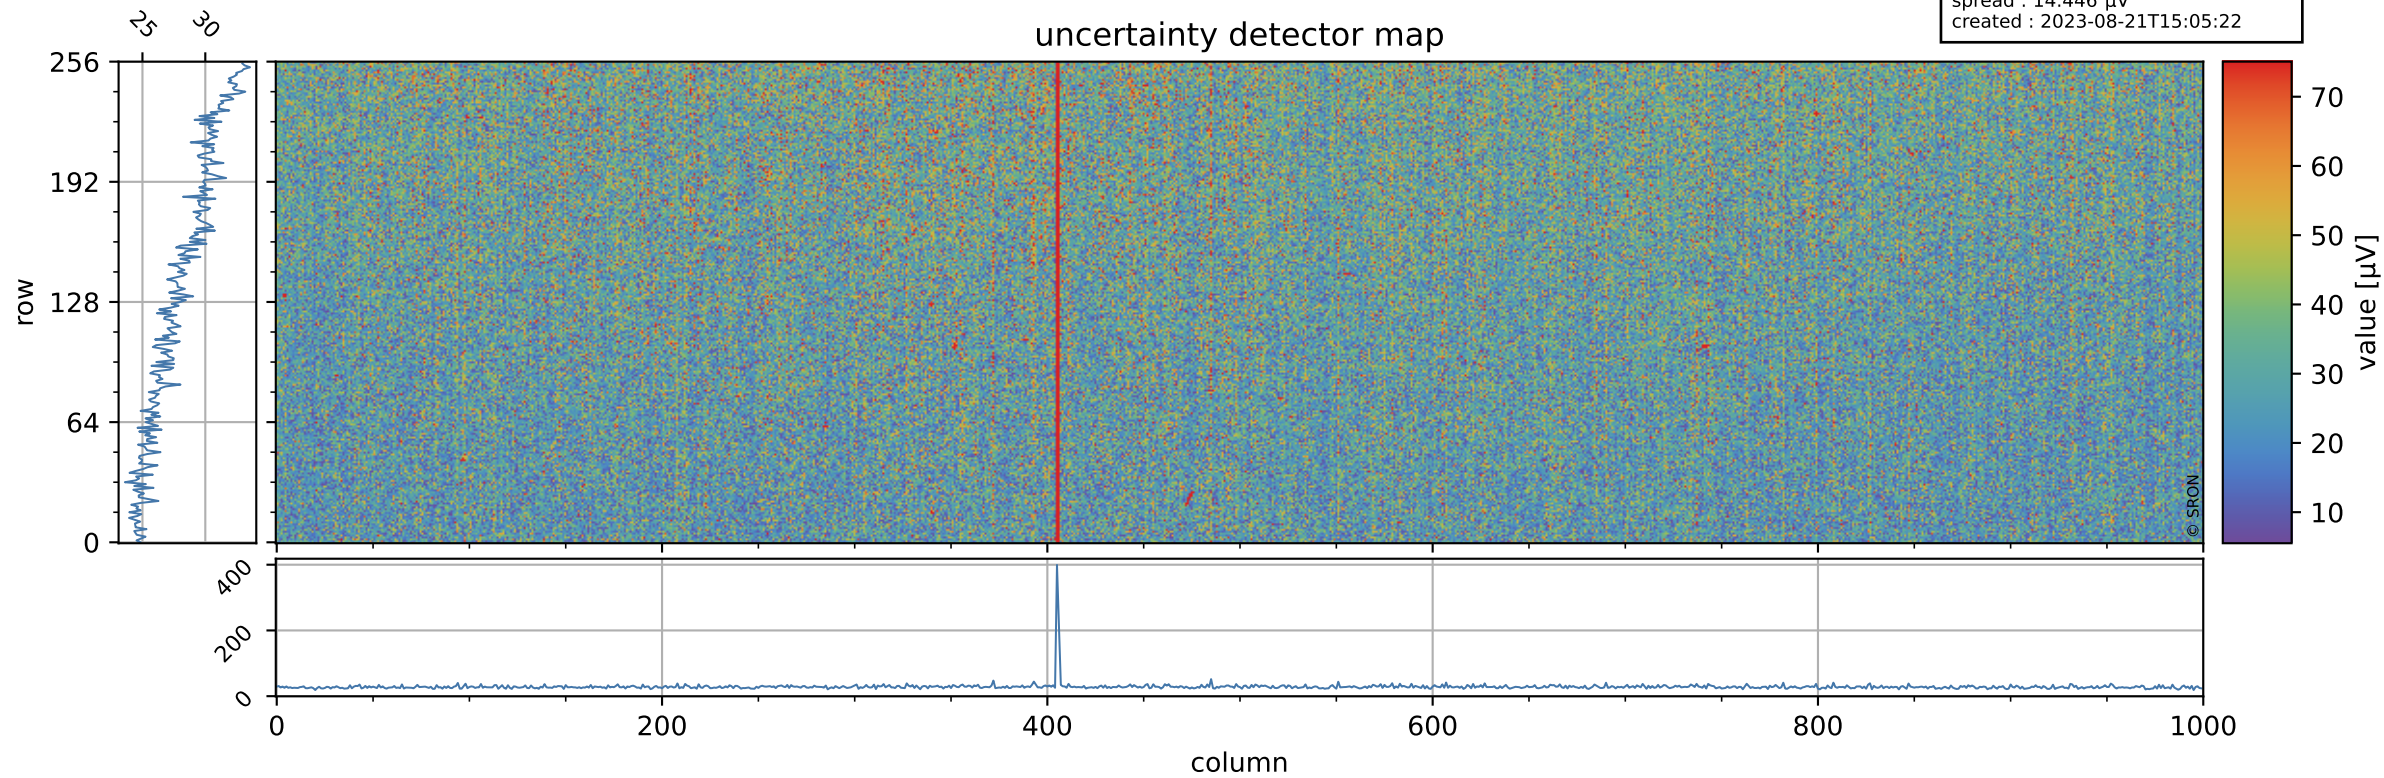

Tropomi SWIR offset (official)

orbits : 20 in [20602, 20647]
coverage : 2021-10-04 / 2021-10-07
median : 0.52596 V
spread : 0.035903 V
created : 2023-08-21T15:05:22

value detector map

Tropomi SWIR offset (official)

orbits : 20 in [20602, 20647]
coverage : 2021-10-04 / 2021-10-07
median : 28.319 μV
spread : 14.446 μV
created : 2023-08-21T15:05:22

Tropomi SWIR offset (official)

orbits : 20 in [20602, 20647]
coverage : 2021-10-04 / 2021-10-07
median : -0.054917 mV
spread : 0.38708 mV
created : 2023-08-21T15:05:23

value compared with SWIR offset CKD

Tropomi SWIR offset (official) ground-tracks of Sentinel-5P

orbits : 20 in [20602, 20647]
coverage : 2021-10-04 / 2021-10-07
created : 2023-08-21T15:05:23

Tropomi SWIR offset (official)

orbits : [2827, 20647]
coverage : 2018-04-30 / 2021-10-07
created : 2023-08-21T15:05:24

trend of detector median & temperatures