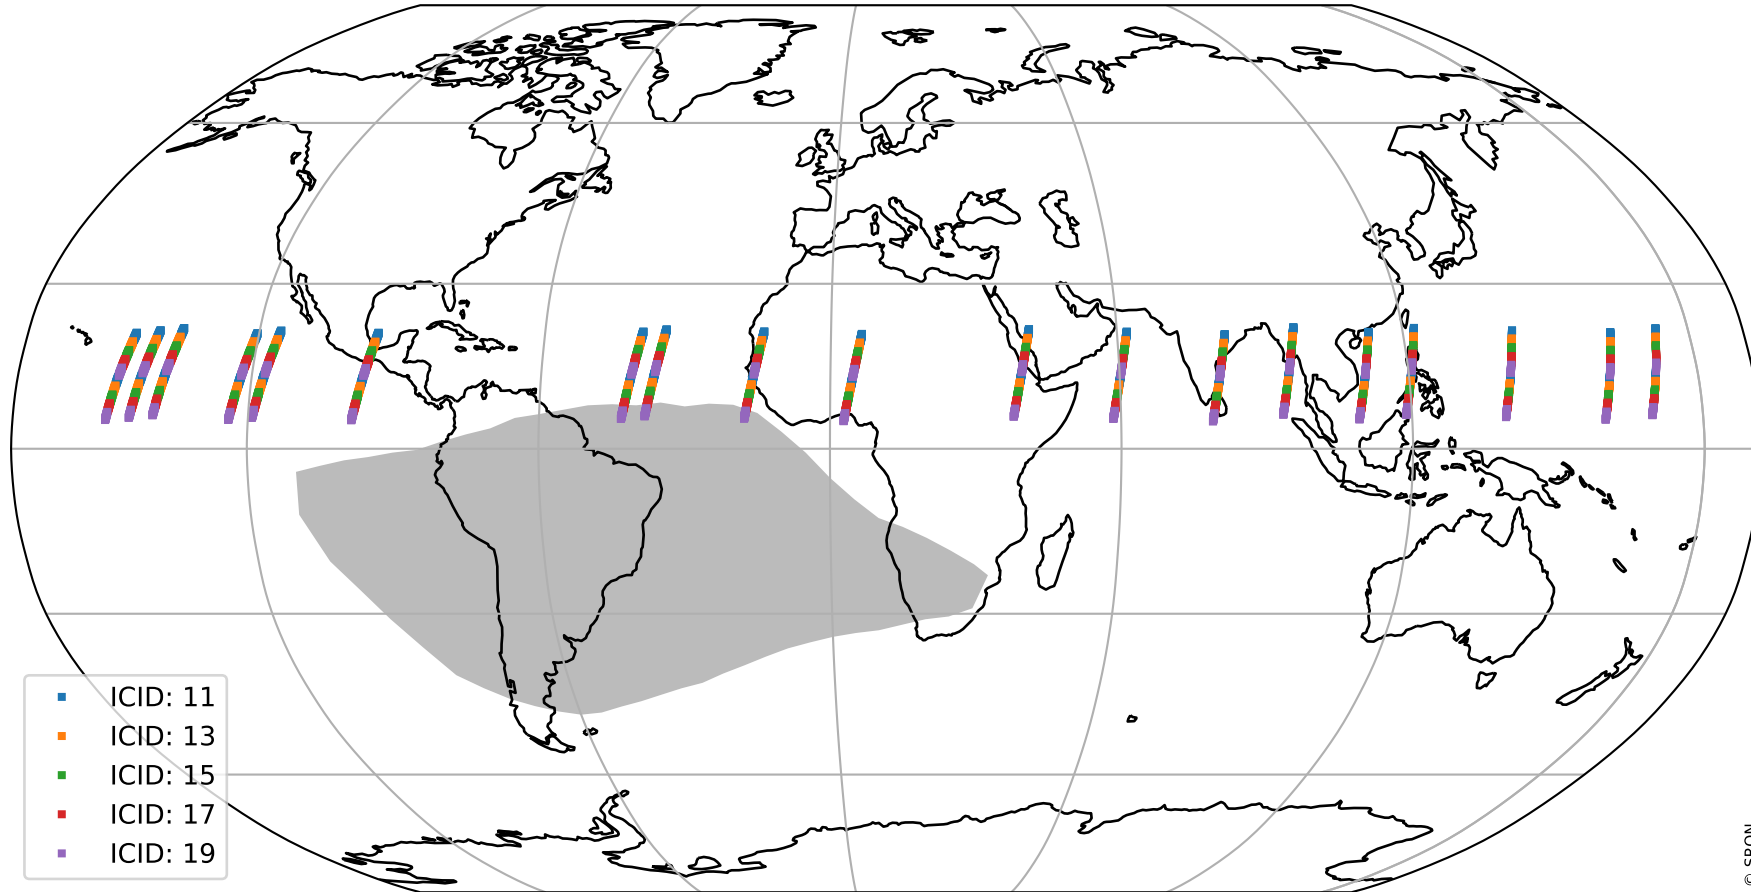

# Tropomi SWIR offset (official)

orbits : 19 in [20617, 20662]  
coverage : 2021-10-05 / 2021-10-08  
median : 28.209  $\mu\text{V}$   
spread : 14.407  $\mu\text{V}$   
created : 2023-08-21T15:05:26

# Tropomi SWIR offset (official)

orbits : 19 in [20617, 20662]  
coverage : 2021-10-05 / 2021-10-08  
median : -0.05514 mV  
spread : 0.38691 mV  
created : 2023-08-21T15:05:26

value compared with SWIR offset CKD

# Tropomi SWIR offset (official) ground-tracks of Sentinel-5P

orbits : 19 in [20617, 20662]  
coverage : 2021-10-05 / 2021-10-08  
created : 2023-08-21T15:05:26

# Tropomi SWIR offset (official)

orbits : [2827, 20662]  
coverage : 2018-04-30 / 2021-10-08  
created : 2023-08-21T15:05:27