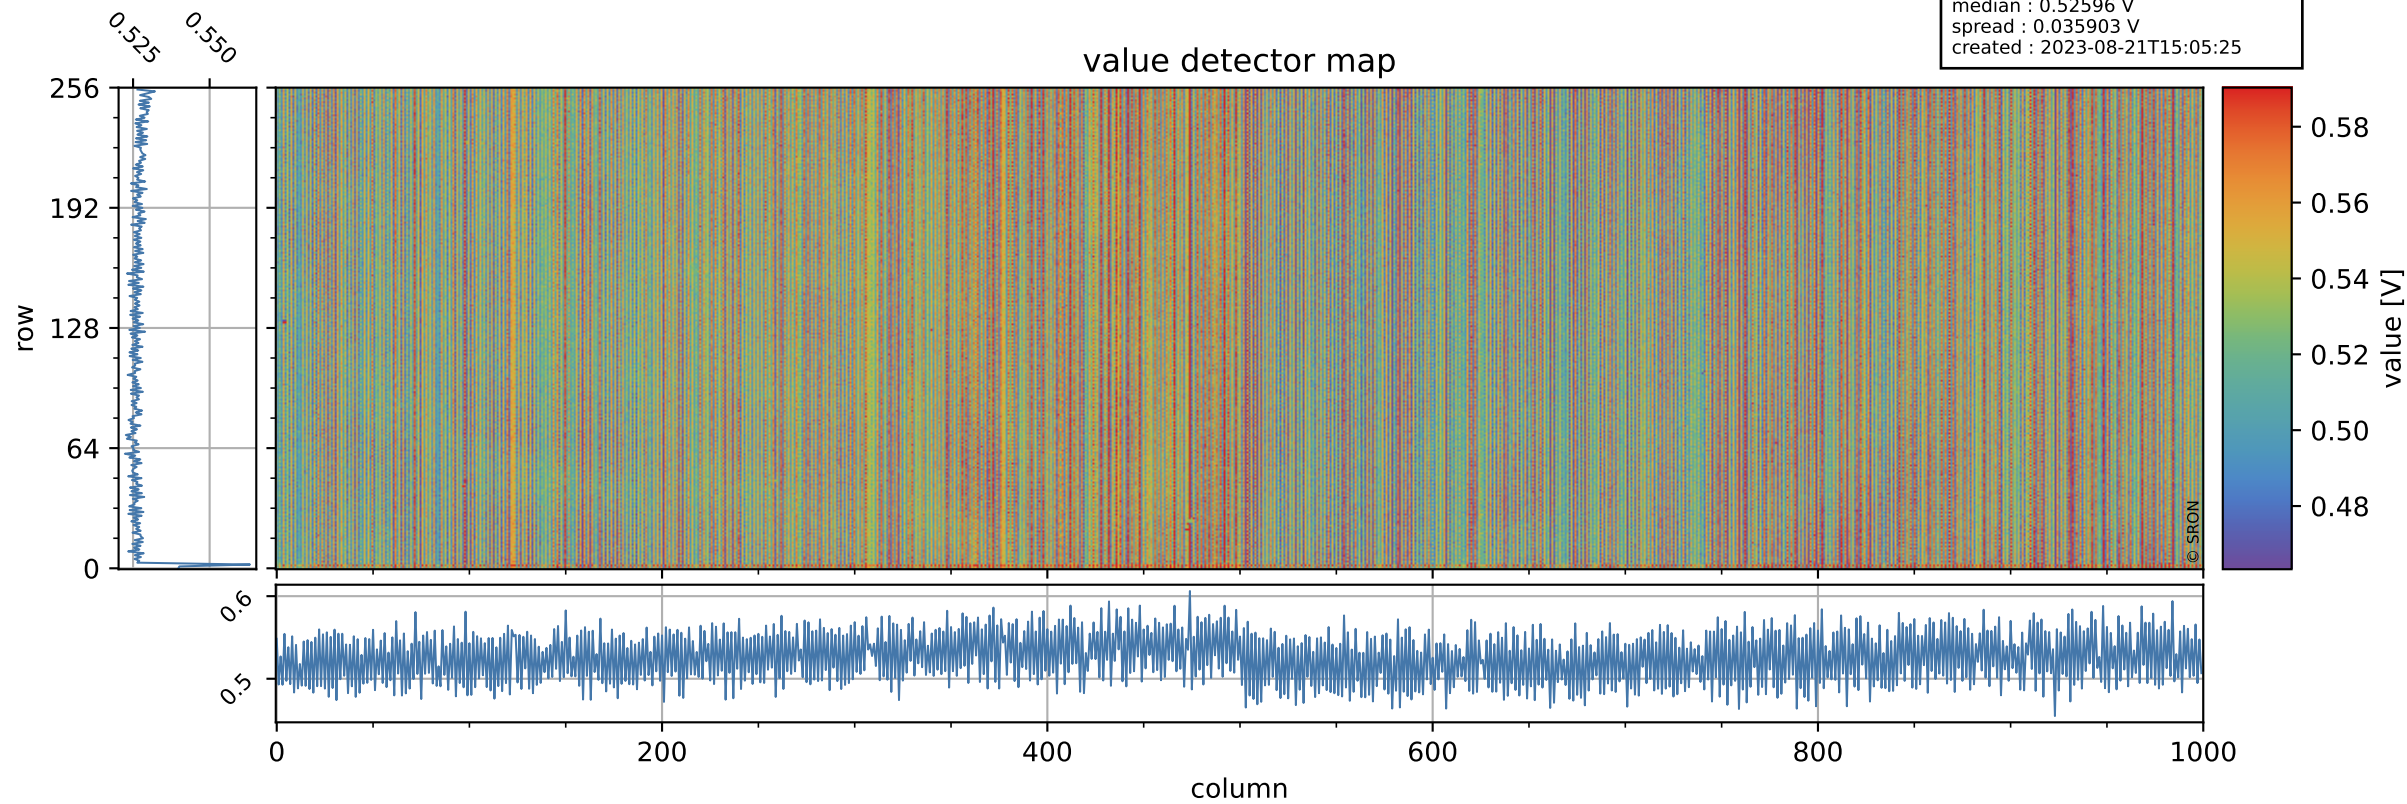

# Tropomi SWIR offset (official)

orbits : 19 in [20617, 20662]  
coverage : 2021-10-05 / 2021-10-08  
median : 0.52596 V  
spread : 0.035903 V  
created : 2023-08-21T15:05:25

## value detector map

# Tropomi SWIR offset (official)

orbits : 19 in [20617, 20662]  
coverage : 2021-10-05 / 2021-10-08  
median : 28.209  $\mu\text{V}$   
spread : 14.407  $\mu\text{V}$   
created : 2023-08-21T15:05:26

# Tropomi SWIR offset (official) ground-tracks of Sentinel-5P

orbits : 19 in [20617, 20662]  
coverage : 2021-10-05 / 2021-10-08  
created : 2023-08-21T15:05:26