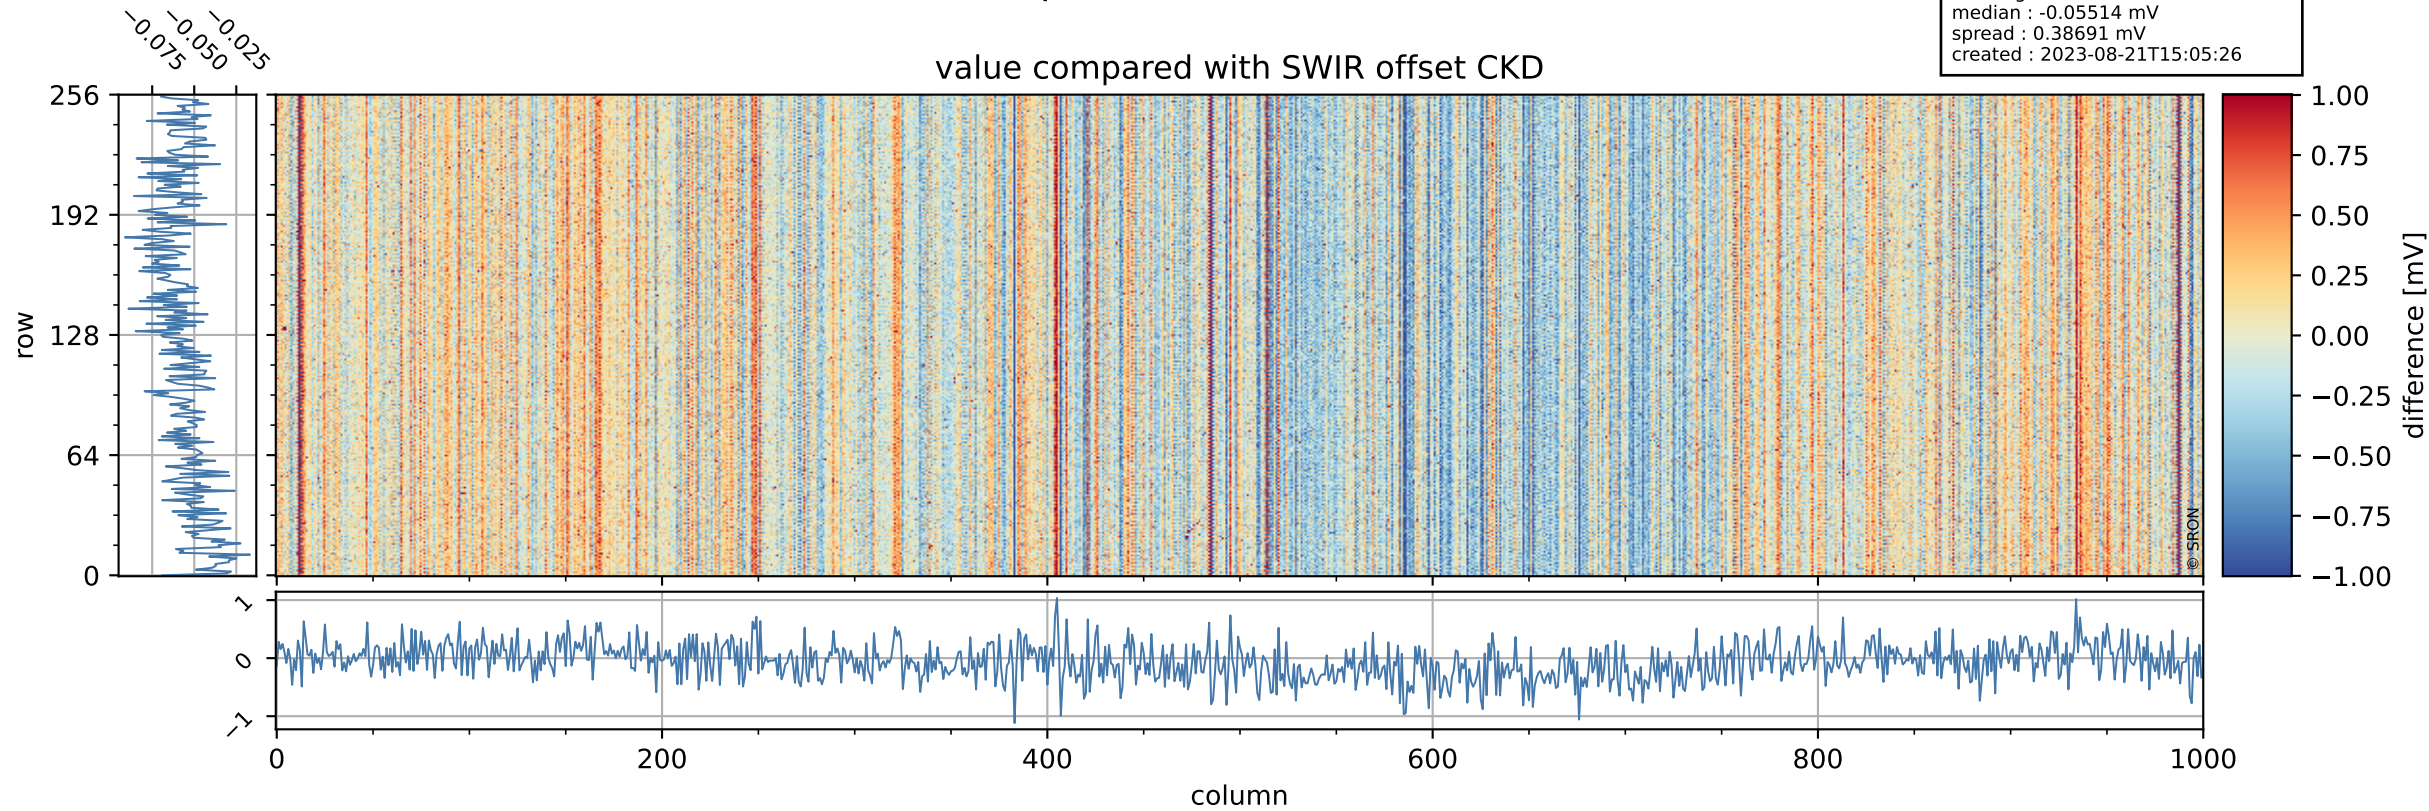

## value detector map

# Tropomi SWIR offset (official)

orbits : 19 in [20617, 20662]  
coverage : 2021-10-05 / 2021-10-08  
median : 28.209  $\mu\text{V}$   
spread : 14.407  $\mu\text{V}$   
created : 2023-08-21T15:05:26

# Tropomi SWIR offset (official)

orbits : 19 in [20617, 20662]  
coverage : 2021-10-05 / 2021-10-08  
median : -0.05514 mV  
spread : 0.38691 mV  
created : 2023-08-21T15:05:26

value compared with SWIR offset CKD

# Tropomi SWIR offset (official) ground-tracks of Sentinel-5P

orbits : 19 in [20617, 20662]  
coverage : 2021-10-05 / 2021-10-08  
created : 2023-08-21T15:05:26