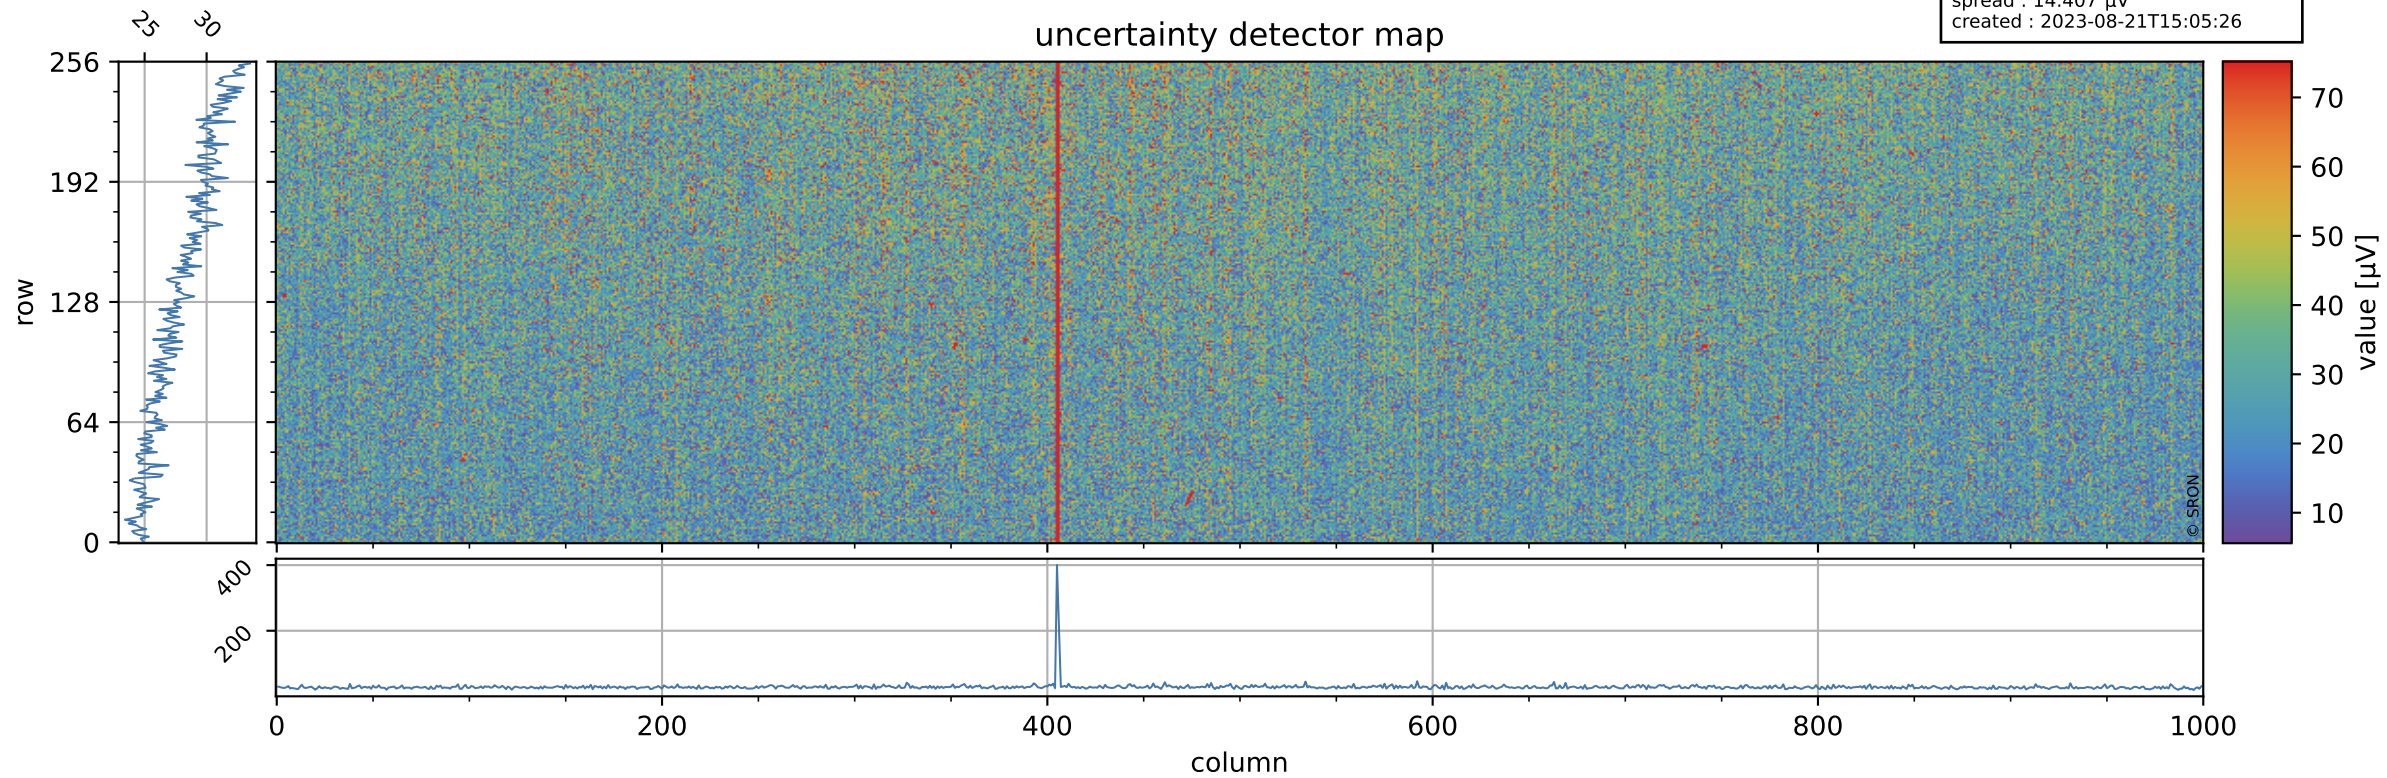

# Tropomi SWIR offset (official)

orbits : 19 in [20617, 20662]  
coverage : 2021-10-05 / 2021-10-08  
median : 0.52596 V  
spread : 0.035903 V  
created : 2023-08-21T15:05:25

## value detector map

# Tropomi SWIR offset (official)

orbits : 19 in [20617, 20662]  
coverage : 2021-10-05 / 2021-10-08  
median : 28.209  $\mu\text{V}$   
spread : 14.407  $\mu\text{V}$   
created : 2023-08-21T15:05:26

# Tropomi SWIR offset (official) ground-tracks of Sentinel-5P

orbits : 19 in [20617, 20662]  
coverage : 2021-10-05 / 2021-10-08  
created : 2023-08-21T15:05:26