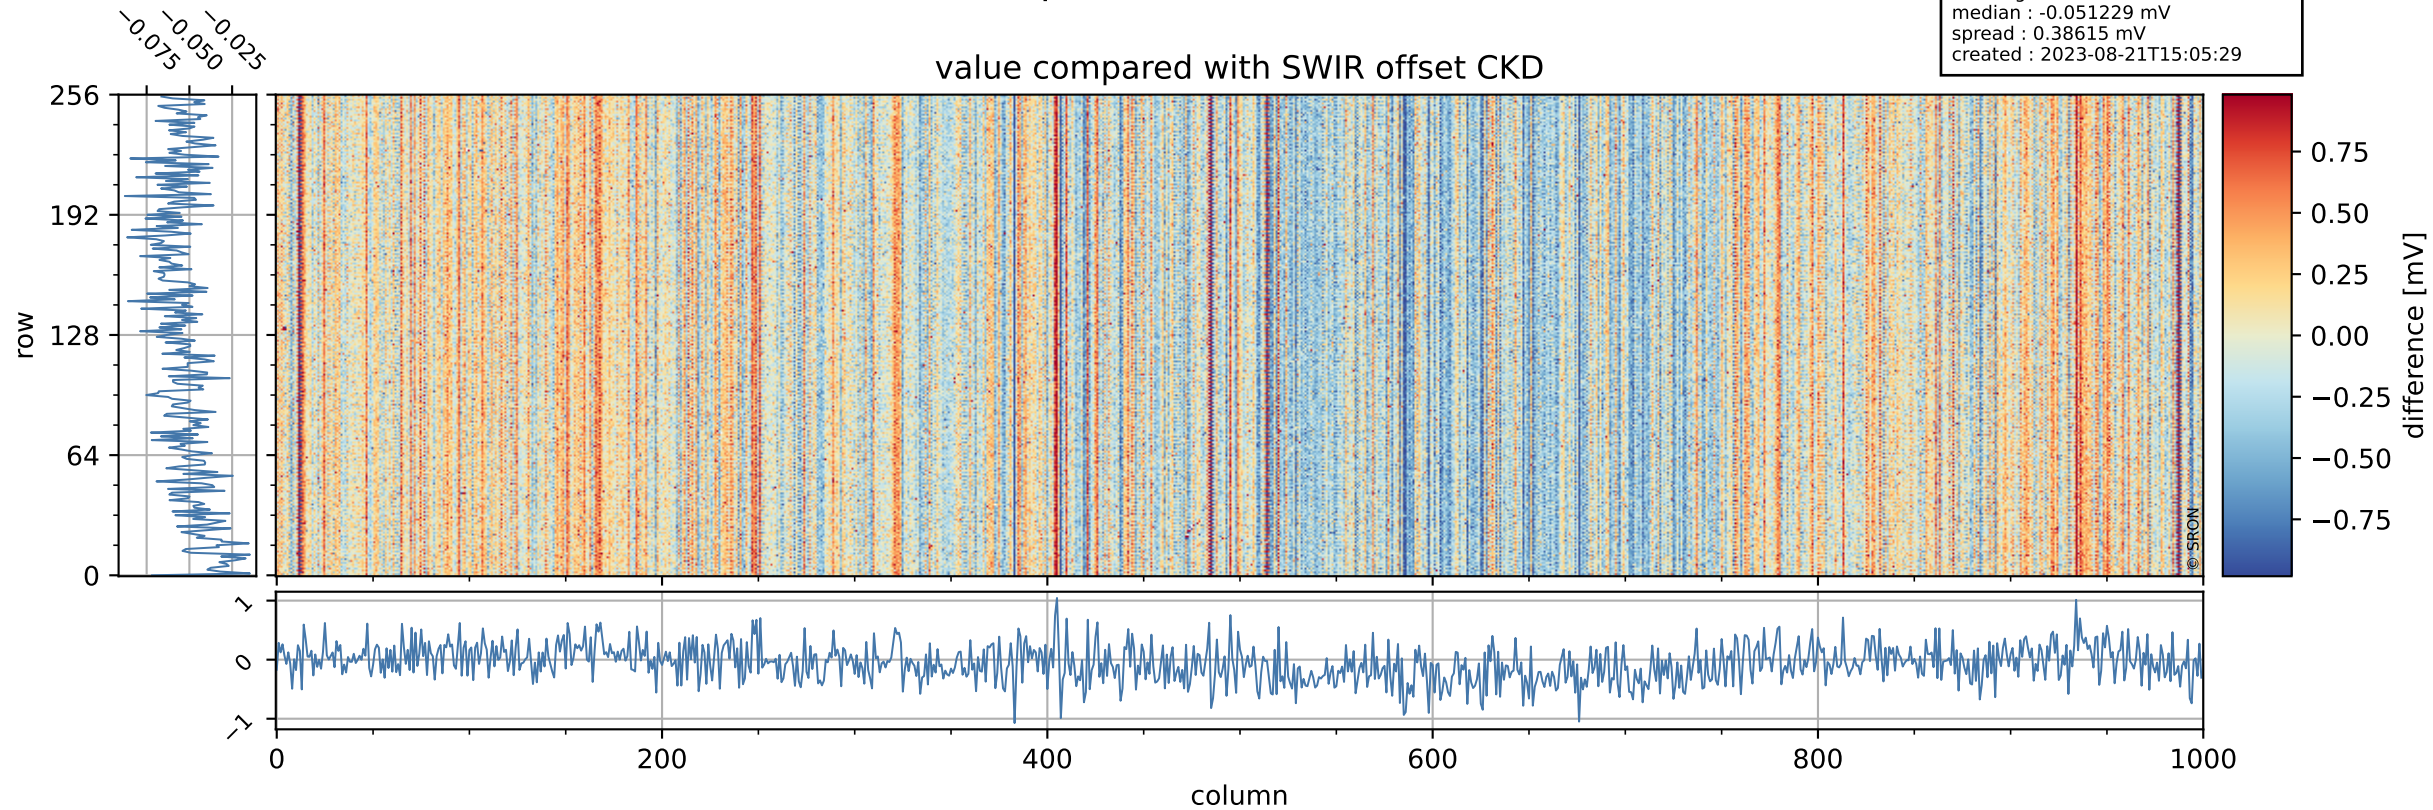

Tropomi SWIR offset (official)

orbits : 19 in [20632, 20677]
coverage : 2021-10-06 / 2021-10-09
median : 0.52596 V
spread : 0.035903 V
created : 2023-08-21T15:05:28

value detector map

Tropomi SWIR offset (official)

orbits : 19 in [20632, 20677]
coverage : 2021-10-06 / 2021-10-09
median : 28.03 μV
spread : 14.284 μV
created : 2023-08-21T15:05:29

Tropomi SWIR offset (official)

orbits : 19 in [20632, 20677]
coverage : 2021-10-06 / 2021-10-09
median : -0.051229 mV
spread : 0.38615 mV
created : 2023-08-21T15:05:29

value compared with SWIR offset CKD

Tropomi SWIR offset (official) ground-tracks of Sentinel-5P

orbits : 19 in [20632, 20677]
coverage : 2021-10-06 / 2021-10-09
created : 2023-08-21T15:05:30

Tropomi SWIR offset (official)

orbits : [2827, 20677]
coverage : 2018-04-30 / 2021-10-09
created : 2023-08-21T15:05:30

trend of detector median & temperatures