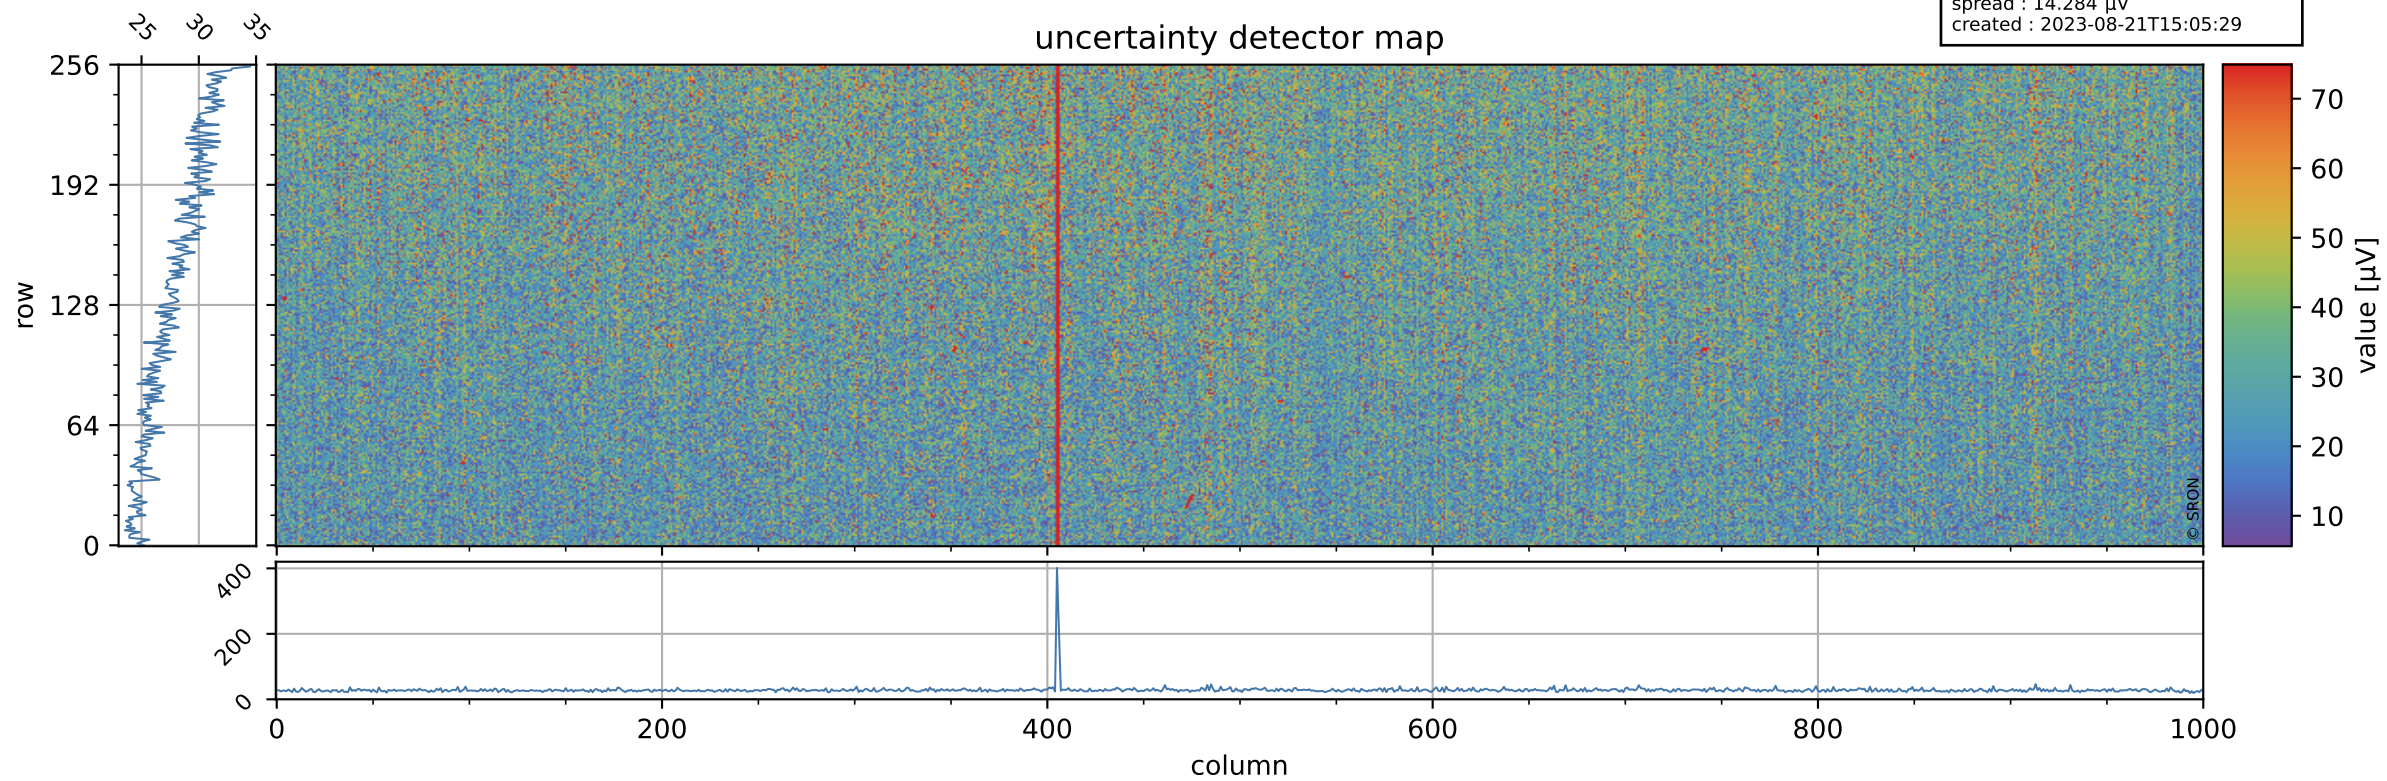

Tropomi SWIR offset (official)

orbits : 19 in [20632, 20677]
coverage : 2021-10-06 / 2021-10-09
median : 0.52596 V
spread : 0.035903 V
created : 2023-08-21T15:05:28

value detector map

Tropomi SWIR offset (official)

orbits : 19 in [20632, 20677]
coverage : 2021-10-06 / 2021-10-09
median : 28.03 μV
spread : 14.284 μV
created : 2023-08-21T15:05:29

Tropomi SWIR offset (official)

orbits : 19 in [20632, 20677]
coverage : 2021-10-06 / 2021-10-09
median : -0.051229 mV
spread : 0.38615 mV
created : 2023-08-21T15:05:29

value compared with SWIR offset CKD

Tropomi SWIR offset (official) ground-tracks of Sentinel-5P

orbits : 19 in [20632, 20677]
coverage : 2021-10-06 / 2021-10-09
created : 2023-08-21T15:05:30

Tropomi SWIR offset (official)

orbits : [2827, 20677]
coverage : 2018-04-30 / 2021-10-09
created : 2023-08-21T15:05:30

trend of detector median & temperatures