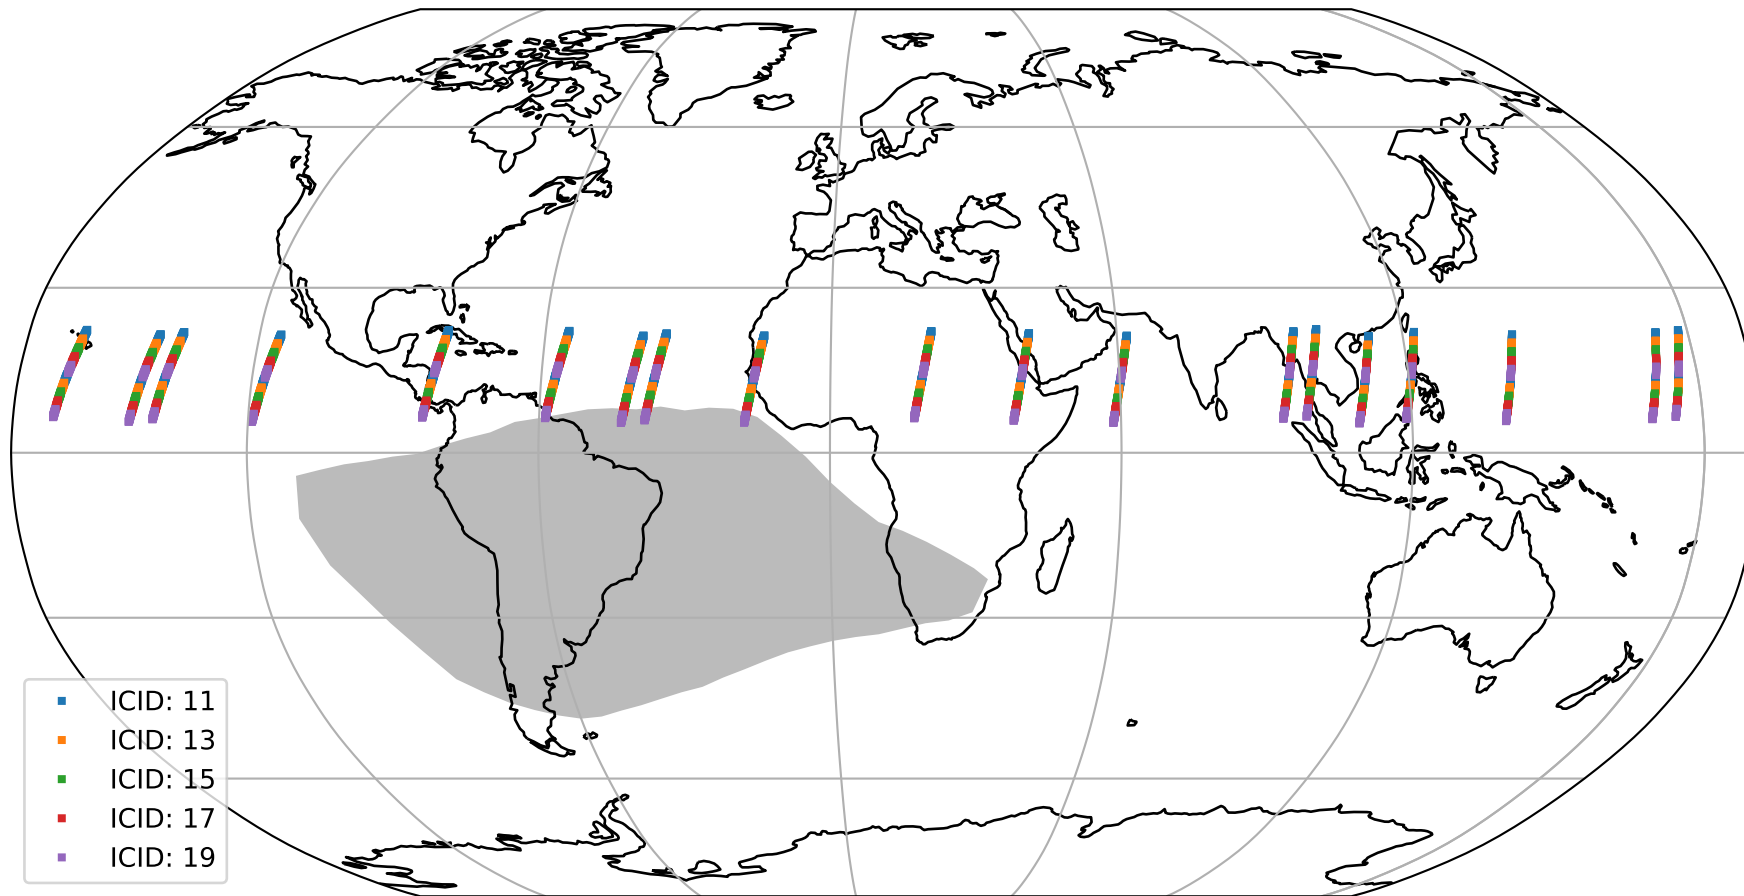

Tropomi SWIR offset (official)

orbits : 19 in [20632, 20677]
coverage : 2021-10-06 / 2021-10-09
median : 0.52596 V
spread : 0.035903 V
created : 2023-08-21T15:05:28

value detector map

Tropomi SWIR offset (official)

orbits : 19 in [20632, 20677]
coverage : 2021-10-06 / 2021-10-09
median : 28.03 μV
spread : 14.284 μV
created : 2023-08-21T15:05:29

Tropomi SWIR offset (official)

orbits : 19 in [20632, 20677]
coverage : 2021-10-06 / 2021-10-09
median : -0.051229 mV
spread : 0.38615 mV
created : 2023-08-21T15:05:29

value compared with SWIR offset CKD

Tropomi SWIR offset (official) ground-tracks of Sentinel-5P

orbits : 19 in [20632, 20677]
coverage : 2021-10-06 / 2021-10-09
created : 2023-08-21T15:05:30

Tropomi SWIR offset (official)

orbits : [2827, 20677]
coverage : 2018-04-30 / 2021-10-09
created : 2023-08-21T15:05:30

trend of detector median & temperatures