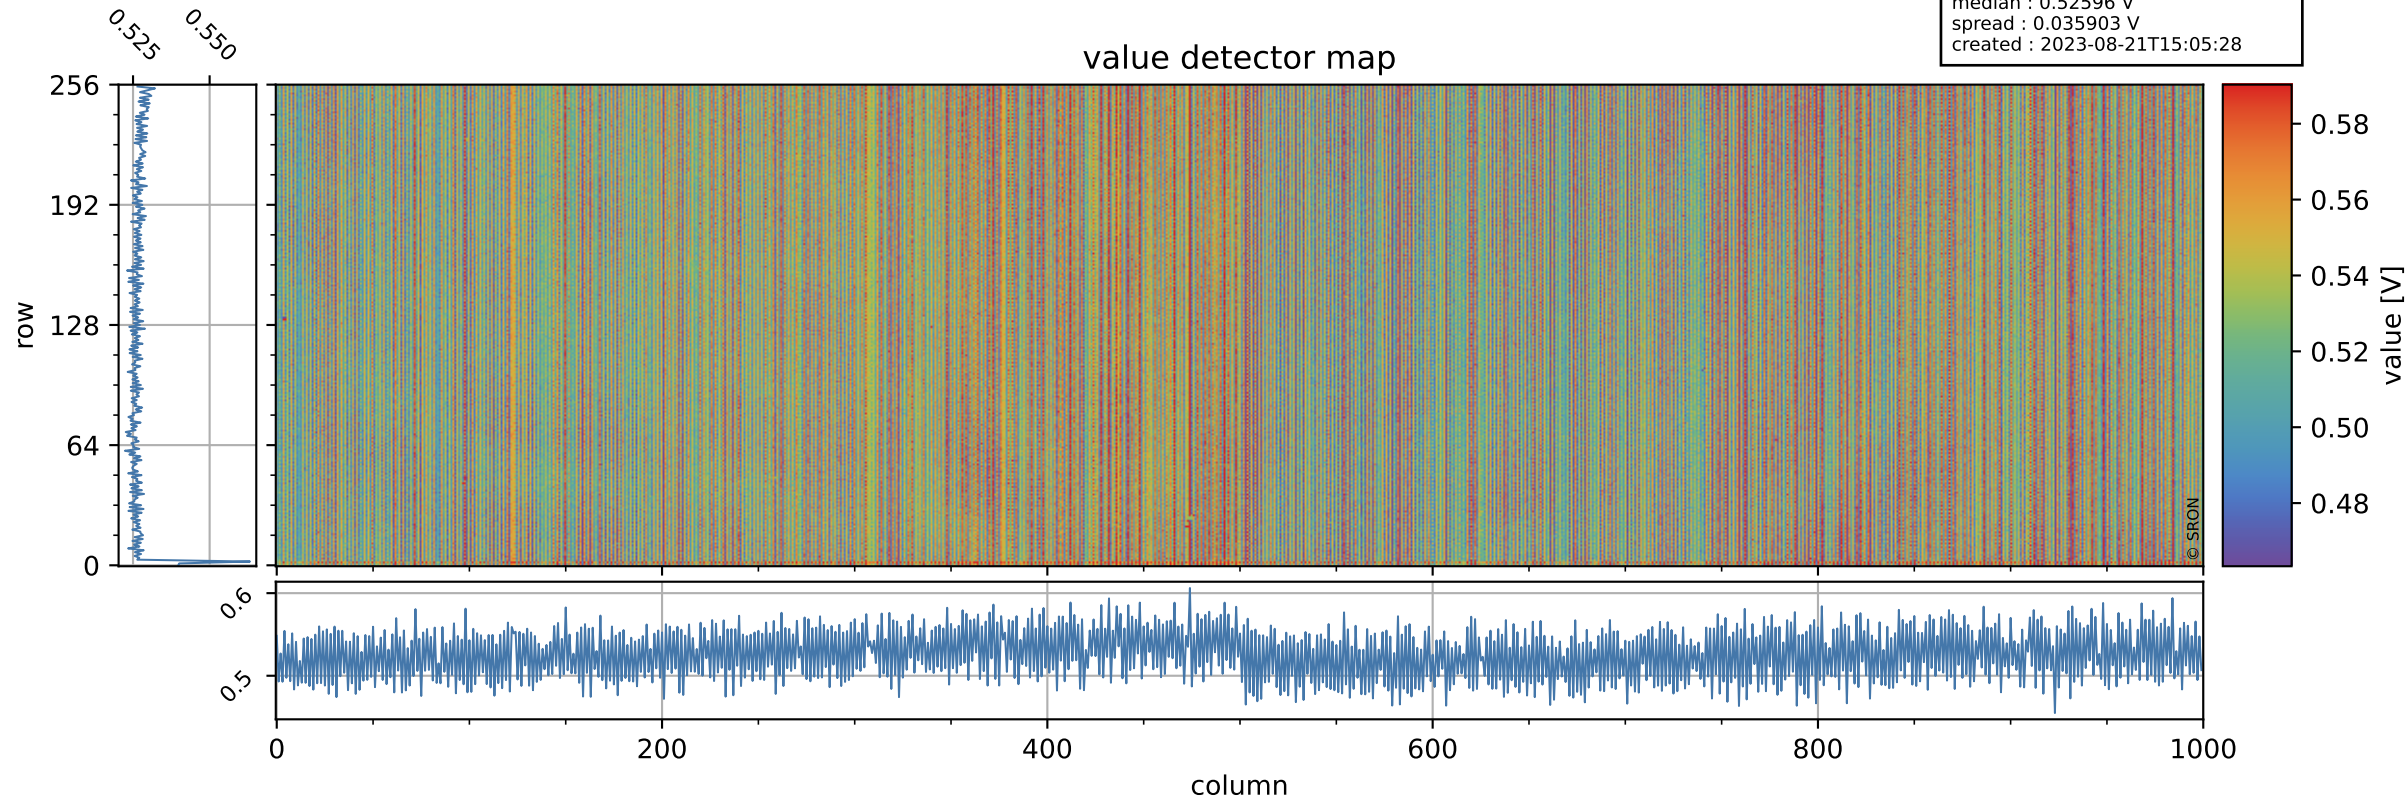

Tropomi SWIR offset (official)

orbits : 19 in [20632, 20677]
coverage : 2021-10-06 / 2021-10-09
median : 0.52596 V
spread : 0.035903 V
created : 2023-08-21T15:05:28

value detector map

Tropomi SWIR offset (official)

orbits : 19 in [20632, 20677]
coverage : 2021-10-06 / 2021-10-09
median : 28.03 μV
spread : 14.284 μV
created : 2023-08-21T15:05:29

Tropomi SWIR offset (official)

orbits : 19 in [20632, 20677]
coverage : 2021-10-06 / 2021-10-09
median : -0.051229 mV
spread : 0.38615 mV
created : 2023-08-21T15:05:29

value compared with SWIR offset CKD

Tropomi SWIR offset (official) ground-tracks of Sentinel-5P

orbits : 19 in [20632, 20677]
coverage : 2021-10-06 / 2021-10-09
created : 2023-08-21T15:05:30

Tropomi SWIR offset (official)

orbits : [2827, 20677]
coverage : 2018-04-30 / 2021-10-09
created : 2023-08-21T15:05:30

trend of detector median & temperatures