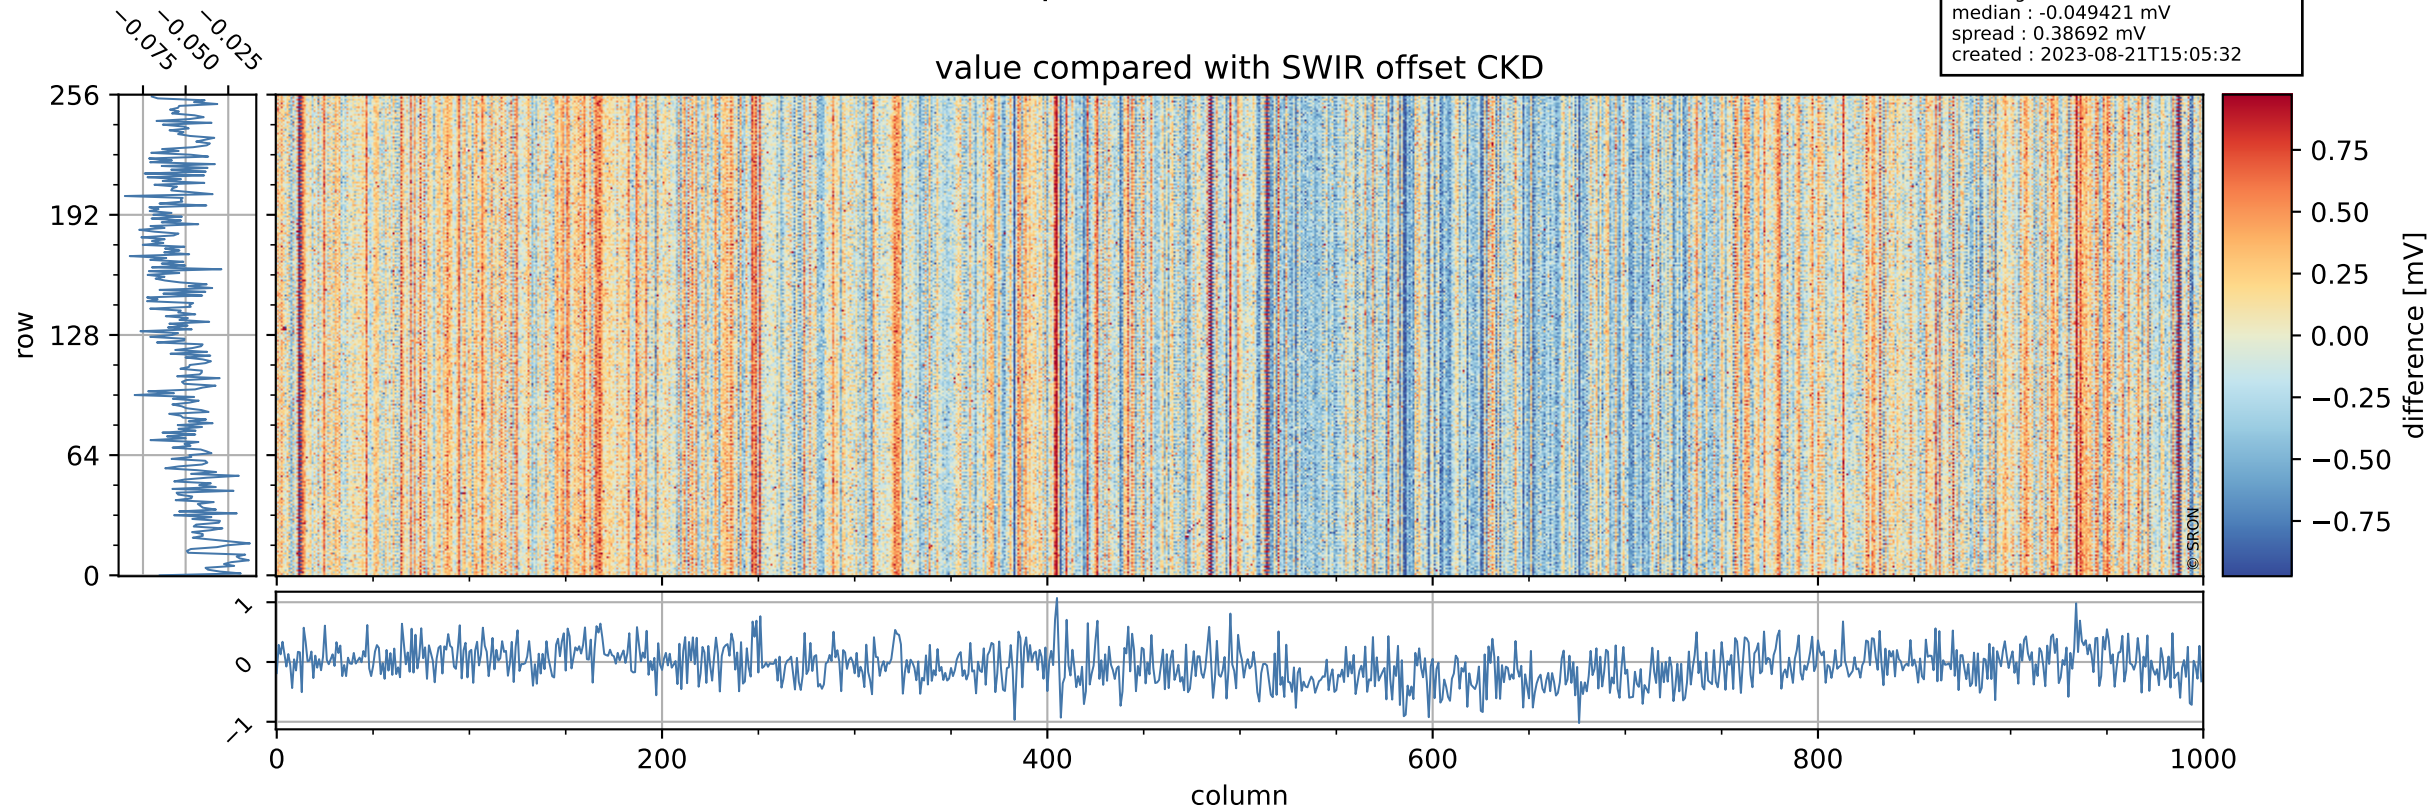

Tropomi SWIR offset (official)

orbits : 18 in [20647, 20692]
coverage : 2021-10-07 / 2021-10-10
median : 0.52597 V
spread : 0.035905 V
created : 2023-08-21T15:05:31

value detector map

Tropomi SWIR offset (official)

orbits : 18 in [20647, 20692]
coverage : 2021-10-07 / 2021-10-10
median : 28.389 μV
spread : 14.376 μV
created : 2023-08-21T15:05:32

Tropomi SWIR offset (official)

orbits : 18 in [20647, 20692]
coverage : 2021-10-07 / 2021-10-10
median : -0.049421 mV
spread : 0.38692 mV
created : 2023-08-21T15:05:32

value compared with SWIR offset CKD

Tropomi SWIR offset (official) ground-tracks of Sentinel-5P

orbits : 18 in [20647, 20692]
coverage : 2021-10-07 / 2021-10-10
created : 2023-08-21T15:05:33

Tropomi SWIR offset (official)

orbits : [2827, 20692]
coverage : 2018-04-30 / 2021-10-10
created : 2023-08-21T15:05:33

trend of detector median & temperatures