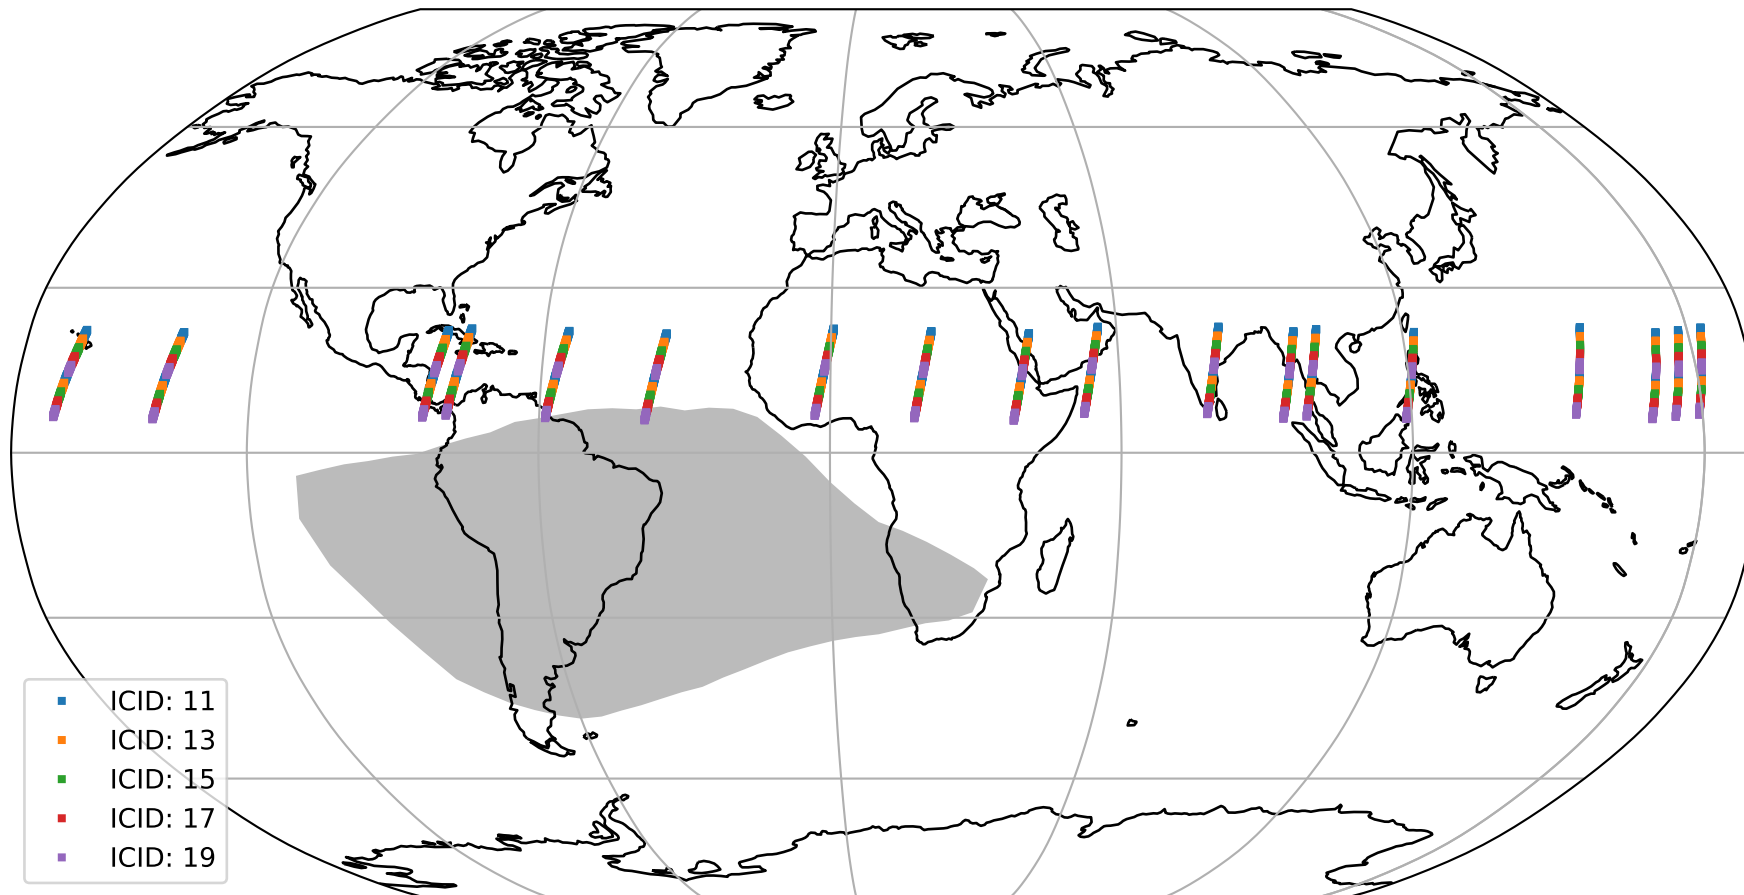

Tropomi SWIR offset (official)

orbits : 18 in [20647, 20692]
coverage : 2021-10-07 / 2021-10-10
median : 0.52597 V
spread : 0.035905 V
created : 2023-08-21T15:05:31

value detector map

Tropomi SWIR offset (official)

orbits : 18 in [20647, 20692]
coverage : 2021-10-07 / 2021-10-10
median : 28.389 μV
spread : 14.376 μV
created : 2023-08-21T15:05:32

Tropomi SWIR offset (official)

orbits : 18 in [20647, 20692]
coverage : 2021-10-07 / 2021-10-10
median : -0.049421 mV
spread : 0.38692 mV
created : 2023-08-21T15:05:32

value compared with SWIR offset CKD

Tropomi SWIR offset (official) ground-tracks of Sentinel-5P

orbits : 18 in [20647, 20692]
coverage : 2021-10-07 / 2021-10-10
created : 2023-08-21T15:05:33

Tropomi SWIR offset (official)

orbits : [2827, 20692]
coverage : 2018-04-30 / 2021-10-10
created : 2023-08-21T15:05:33

trend of detector median & temperatures