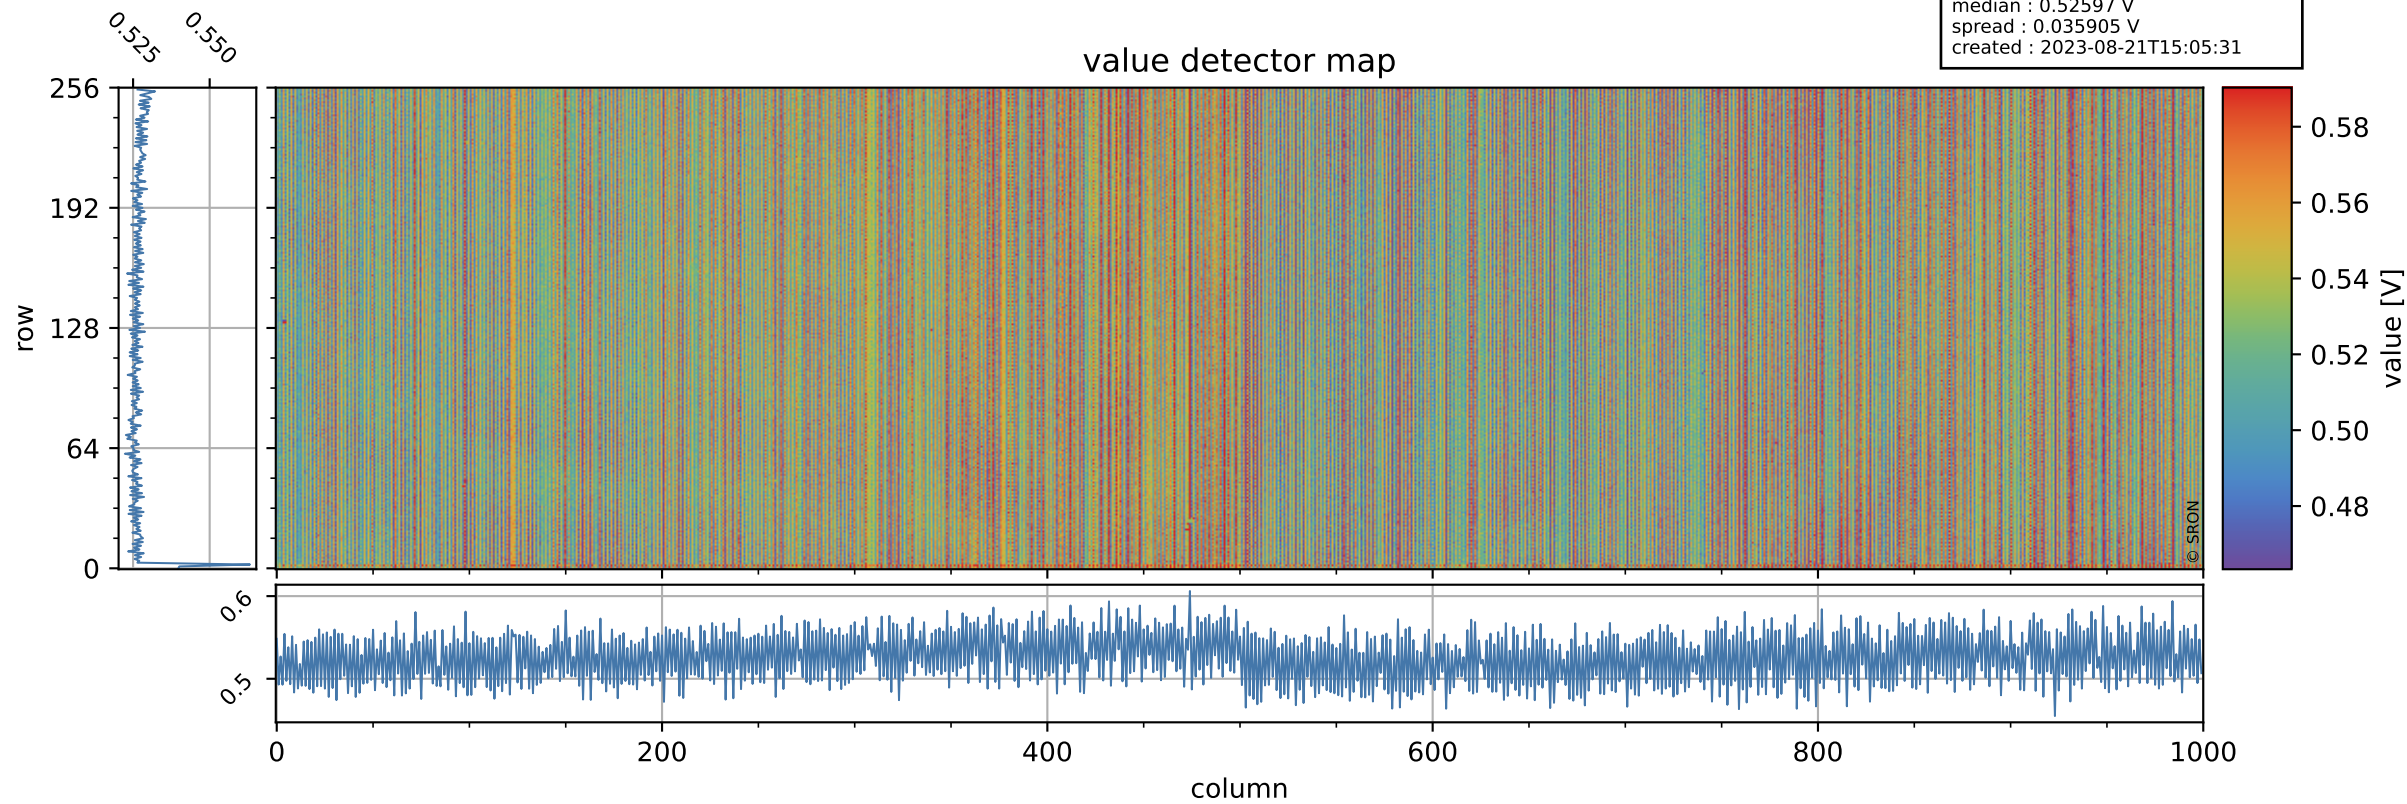

Tropomi SWIR offset (official)

orbits : 18 in [20647, 20692]
coverage : 2021-10-07 / 2021-10-10
median : 0.52597 V
spread : 0.035905 V
created : 2023-08-21T15:05:31

value detector map

Tropomi SWIR offset (official)

orbits : 18 in [20647, 20692]
coverage : 2021-10-07 / 2021-10-10
median : 28.389 μV
spread : 14.376 μV
created : 2023-08-21T15:05:32

Tropomi SWIR offset (official)

orbits : 18 in [20647, 20692]
coverage : 2021-10-07 / 2021-10-10
median : -0.049421 mV
spread : 0.38692 mV
created : 2023-08-21T15:05:32

value compared with SWIR offset CKD

Tropomi SWIR offset (official) ground-tracks of Sentinel-5P

orbits : 18 in [20647, 20692]
coverage : 2021-10-07 / 2021-10-10
created : 2023-08-21T15:05:33

Tropomi SWIR offset (official)

orbits : [2827, 20692]
coverage : 2018-04-30 / 2021-10-10
created : 2023-08-21T15:05:33

trend of detector median & temperatures