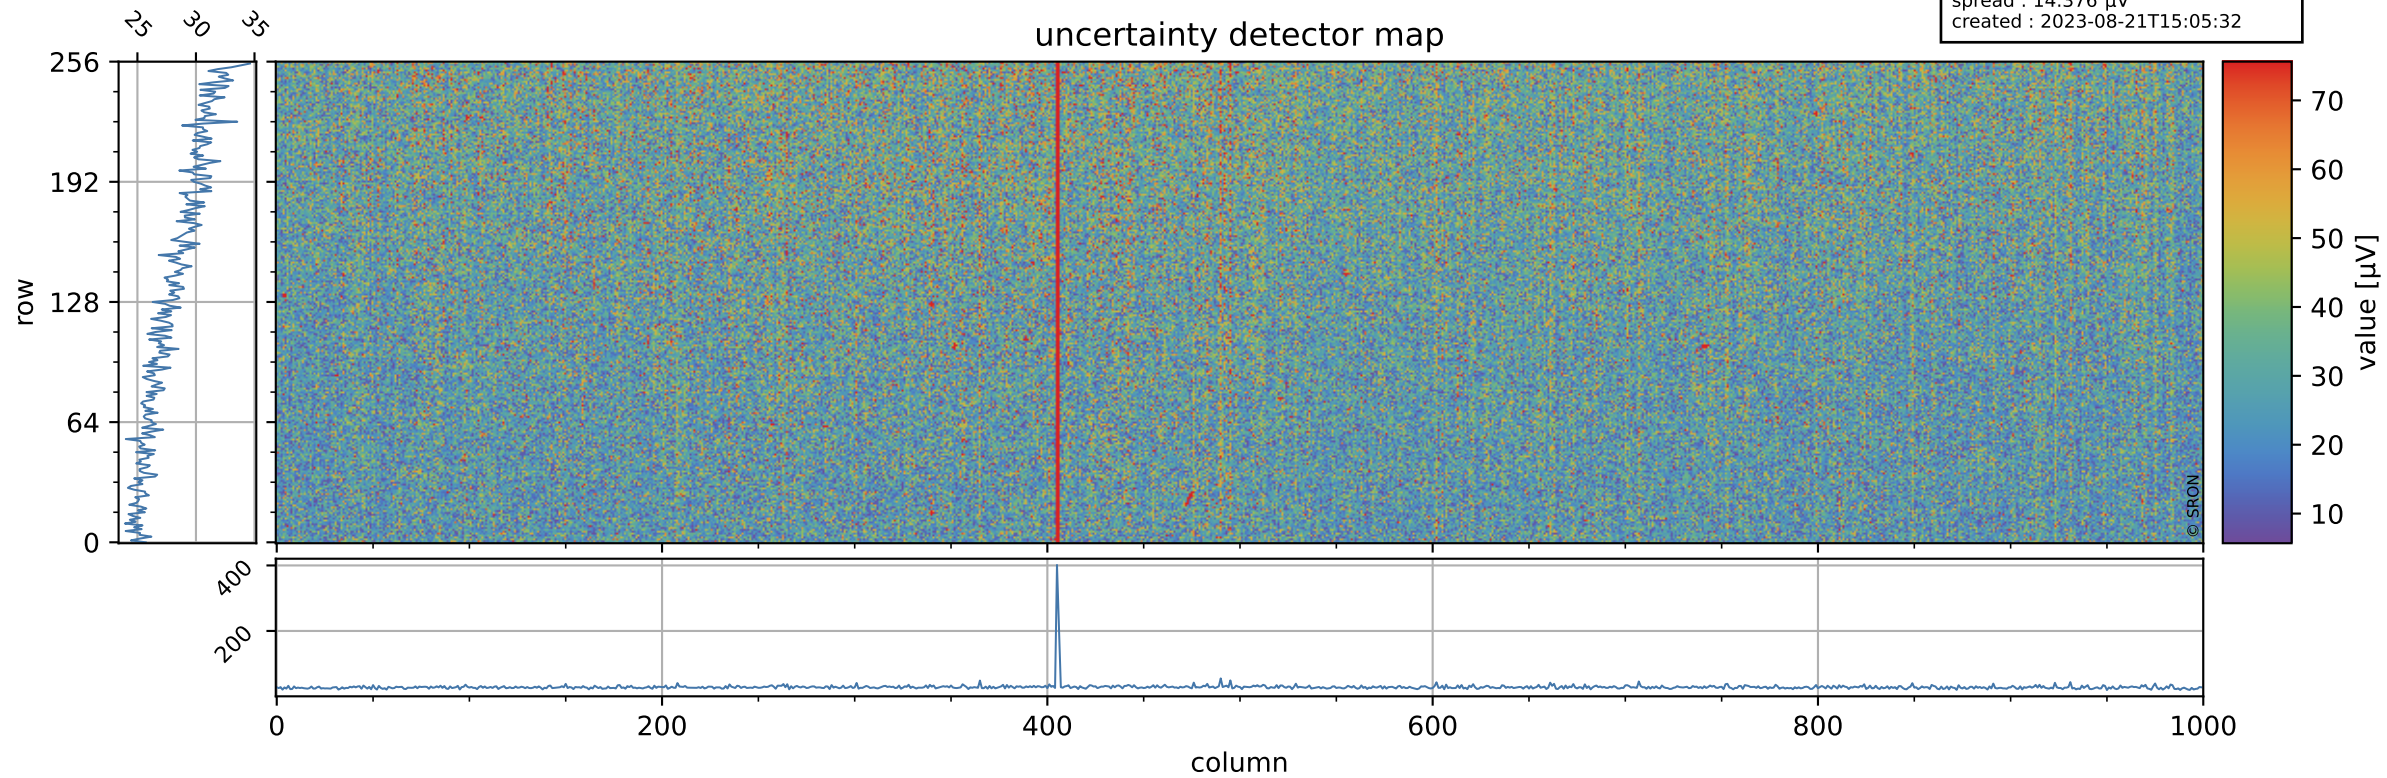

Tropomi SWIR offset (official)

orbits : 18 in [20647, 20692]
coverage : 2021-10-07 / 2021-10-10
median : 0.52597 V
spread : 0.035905 V
created : 2023-08-21T15:05:31

value detector map

Tropomi SWIR offset (official)

orbits : 18 in [20647, 20692]
coverage : 2021-10-07 / 2021-10-10
median : 28.389 μV
spread : 14.376 μV
created : 2023-08-21T15:05:32

Tropomi SWIR offset (official)

orbits : 18 in [20647, 20692]
coverage : 2021-10-07 / 2021-10-10
median : -0.049421 mV
spread : 0.38692 mV
created : 2023-08-21T15:05:32

value compared with SWIR offset CKD

Tropomi SWIR offset (official) ground-tracks of Sentinel-5P

orbits : 18 in [20647, 20692]
coverage : 2021-10-07 / 2021-10-10
created : 2023-08-21T15:05:33

Tropomi SWIR offset (official)

orbits : [2827, 20692]
coverage : 2018-04-30 / 2021-10-10
created : 2023-08-21T15:05:33

trend of detector median & temperatures