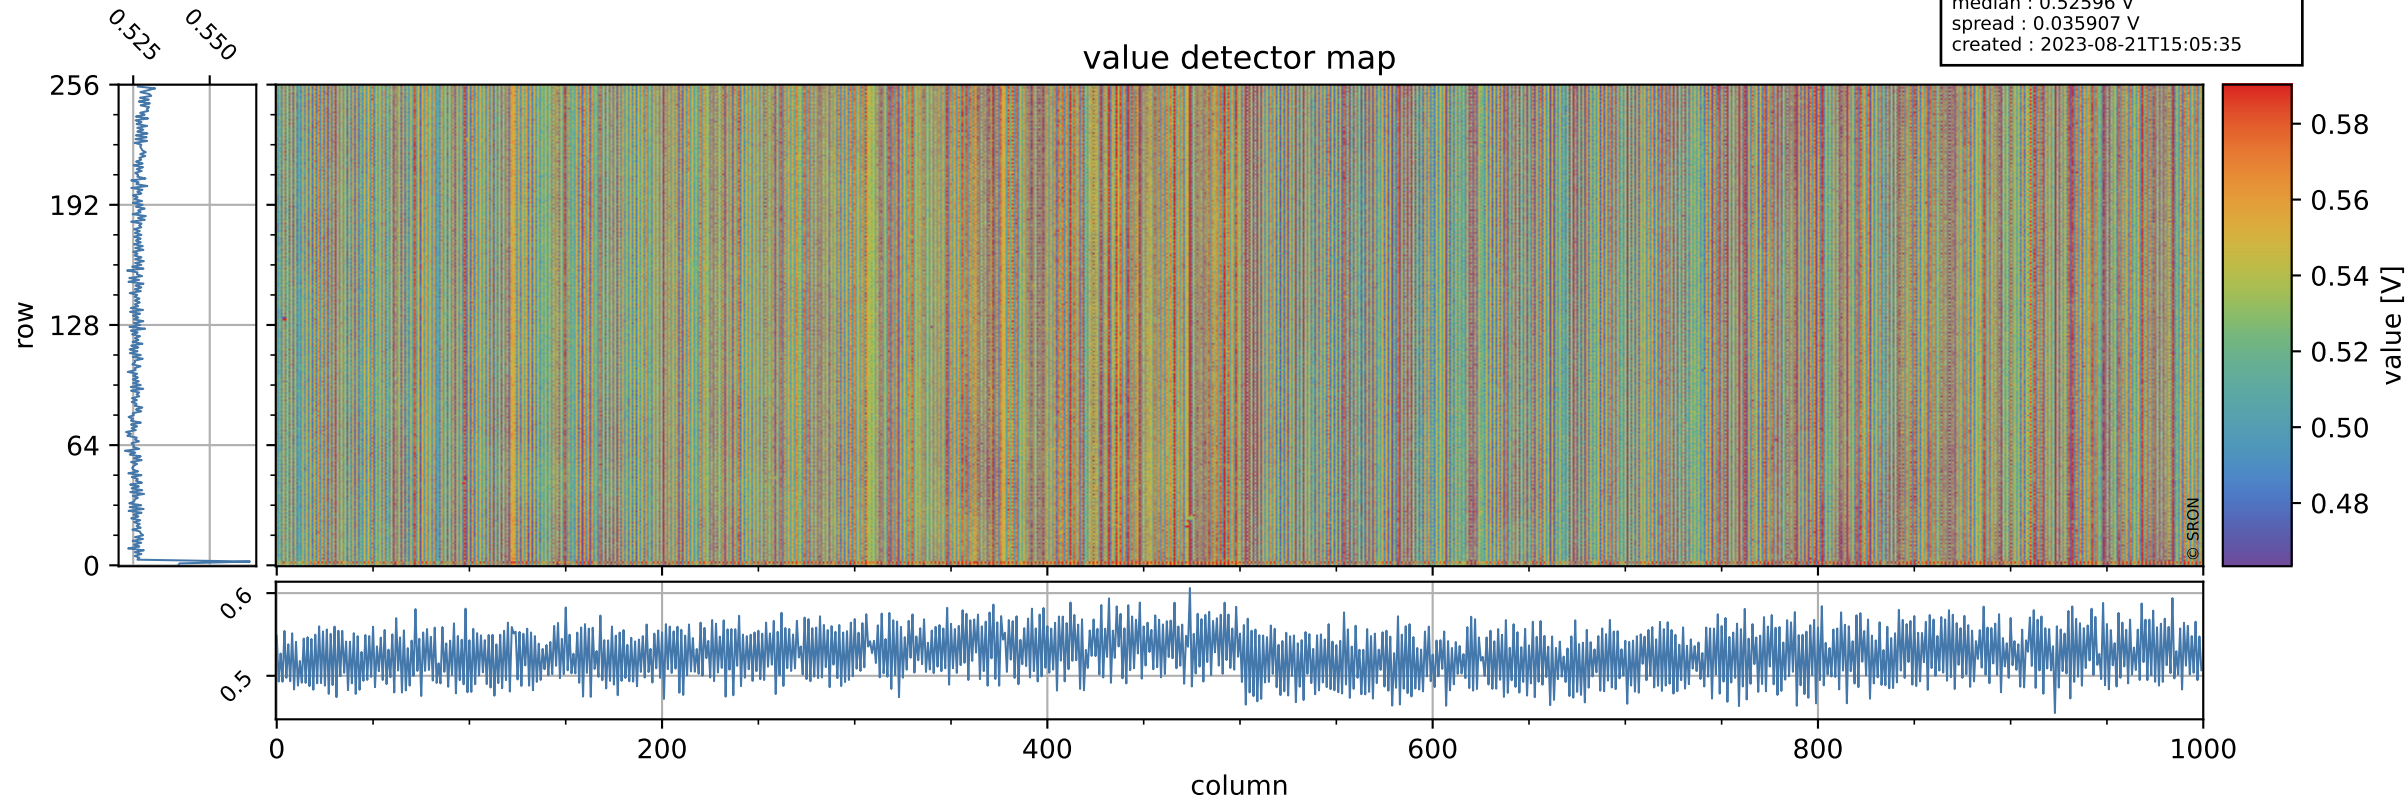

Tropomi SWIR offset (official)

orbits : 19 in [20662, 20707]
coverage : 2021-10-08 / 2021-10-11
median : 0.52596 V
spread : 0.035907 V
created : 2023-08-21T15:05:35

value detector map

Tropomi SWIR offset (official)

orbits : 19 in [20662, 20707]
coverage : 2021-10-08 / 2021-10-11
median : 27.945 μV
spread : 14.159 μV
created : 2023-08-21T15:05:35

Tropomi SWIR offset (official)

orbits : 19 in [20662, 20707]
coverage : 2021-10-08 / 2021-10-11
median : -0.053071 mV
spread : 0.39059 mV
created : 2023-08-21T15:05:36

value compared with SWIR offset CKD

Tropomi SWIR offset (official) ground-tracks of Sentinel-5P

orbits : 19 in [20662, 20707]
coverage : 2021-10-08 / 2021-10-11
created : 2023-08-21T15:05:36

Tropomi SWIR offset (official)

orbits : [2827, 20707]
coverage : 2018-04-30 / 2021-10-11
created : 2023-08-21T15:05:37

trend of detector median & temperatures