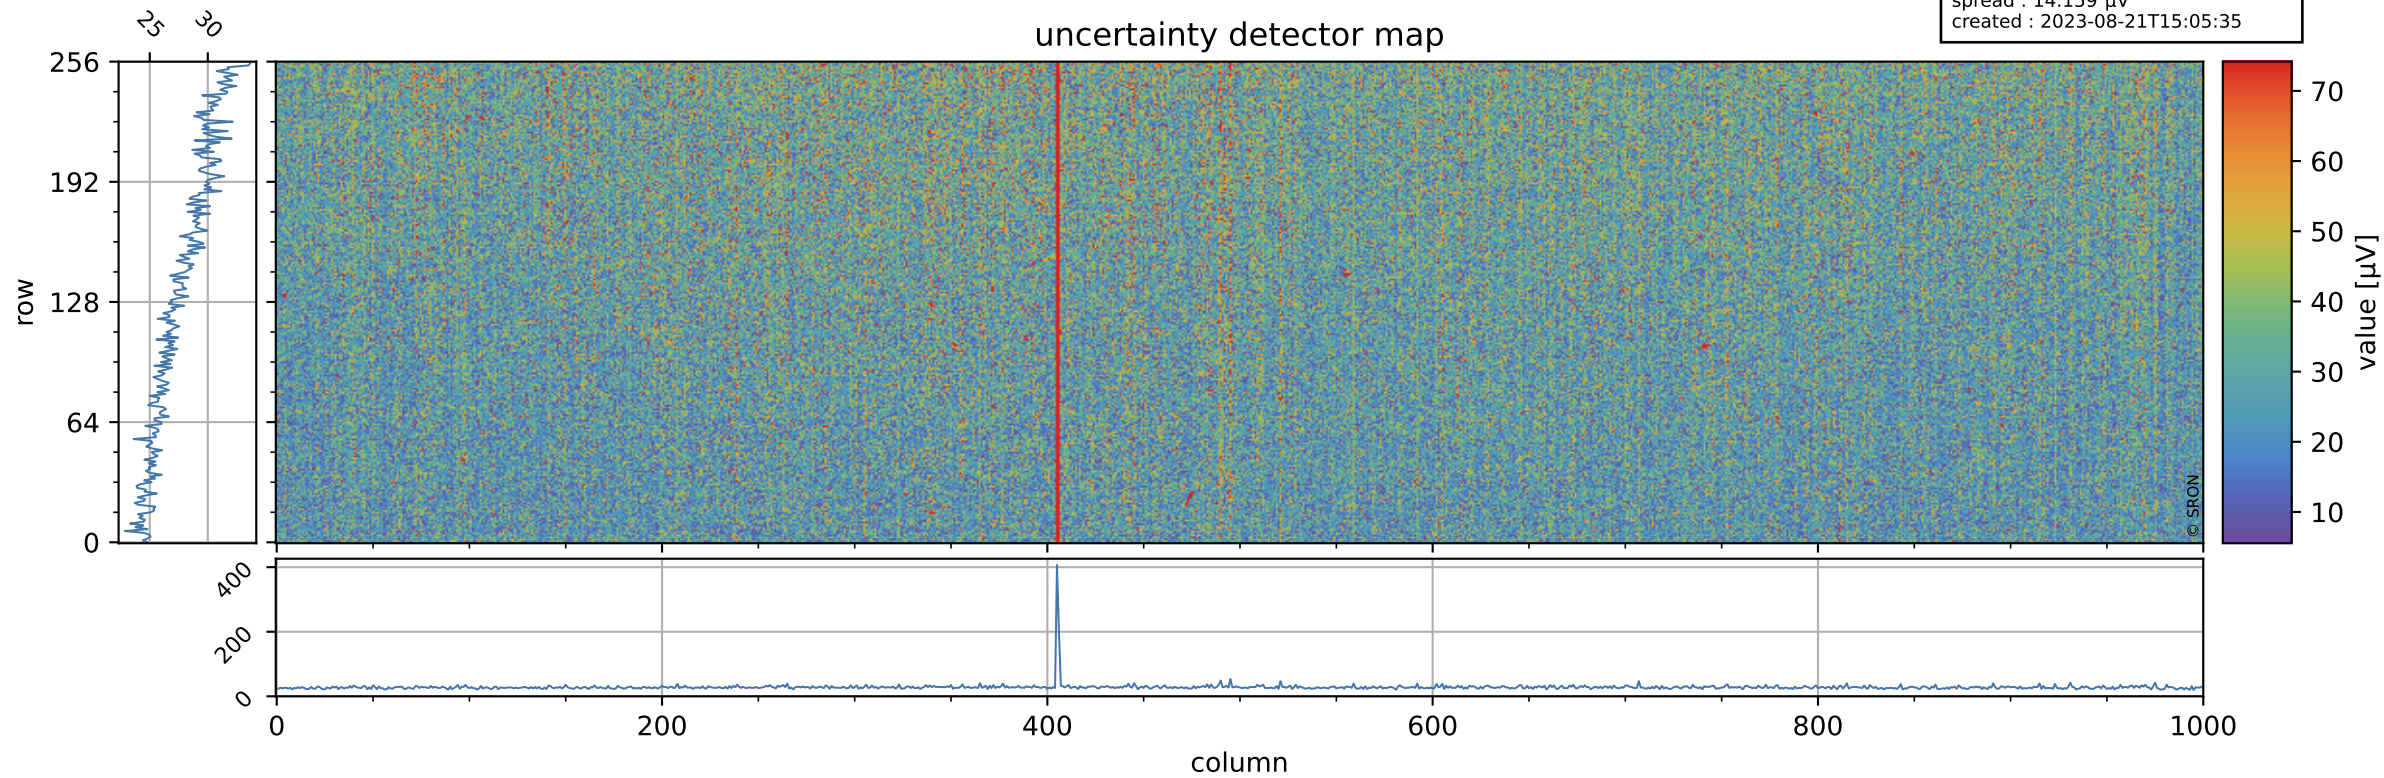

Tropomi SWIR offset (official)

orbits : 19 in [20662, 20707]
coverage : 2021-10-08 / 2021-10-11
median : 0.52596 V
spread : 0.035907 V
created : 2023-08-21T15:05:35

value detector map

Tropomi SWIR offset (official)

orbits : 19 in [20662, 20707]
coverage : 2021-10-08 / 2021-10-11
median : 27.945 μV
spread : 14.159 μV
created : 2023-08-21T15:05:35

Tropomi SWIR offset (official)

orbits : 19 in [20662, 20707]
coverage : 2021-10-08 / 2021-10-11
median : -0.053071 mV
spread : 0.39059 mV
created : 2023-08-21T15:05:36

value compared with SWIR offset CKD

Tropomi SWIR offset (official) ground-tracks of Sentinel-5P

orbits : 19 in [20662, 20707]
coverage : 2021-10-08 / 2021-10-11
created : 2023-08-21T15:05:36

Tropomi SWIR offset (official)

orbits : [2827, 20707]
coverage : 2018-04-30 / 2021-10-11
created : 2023-08-21T15:05:37

trend of detector median & temperatures