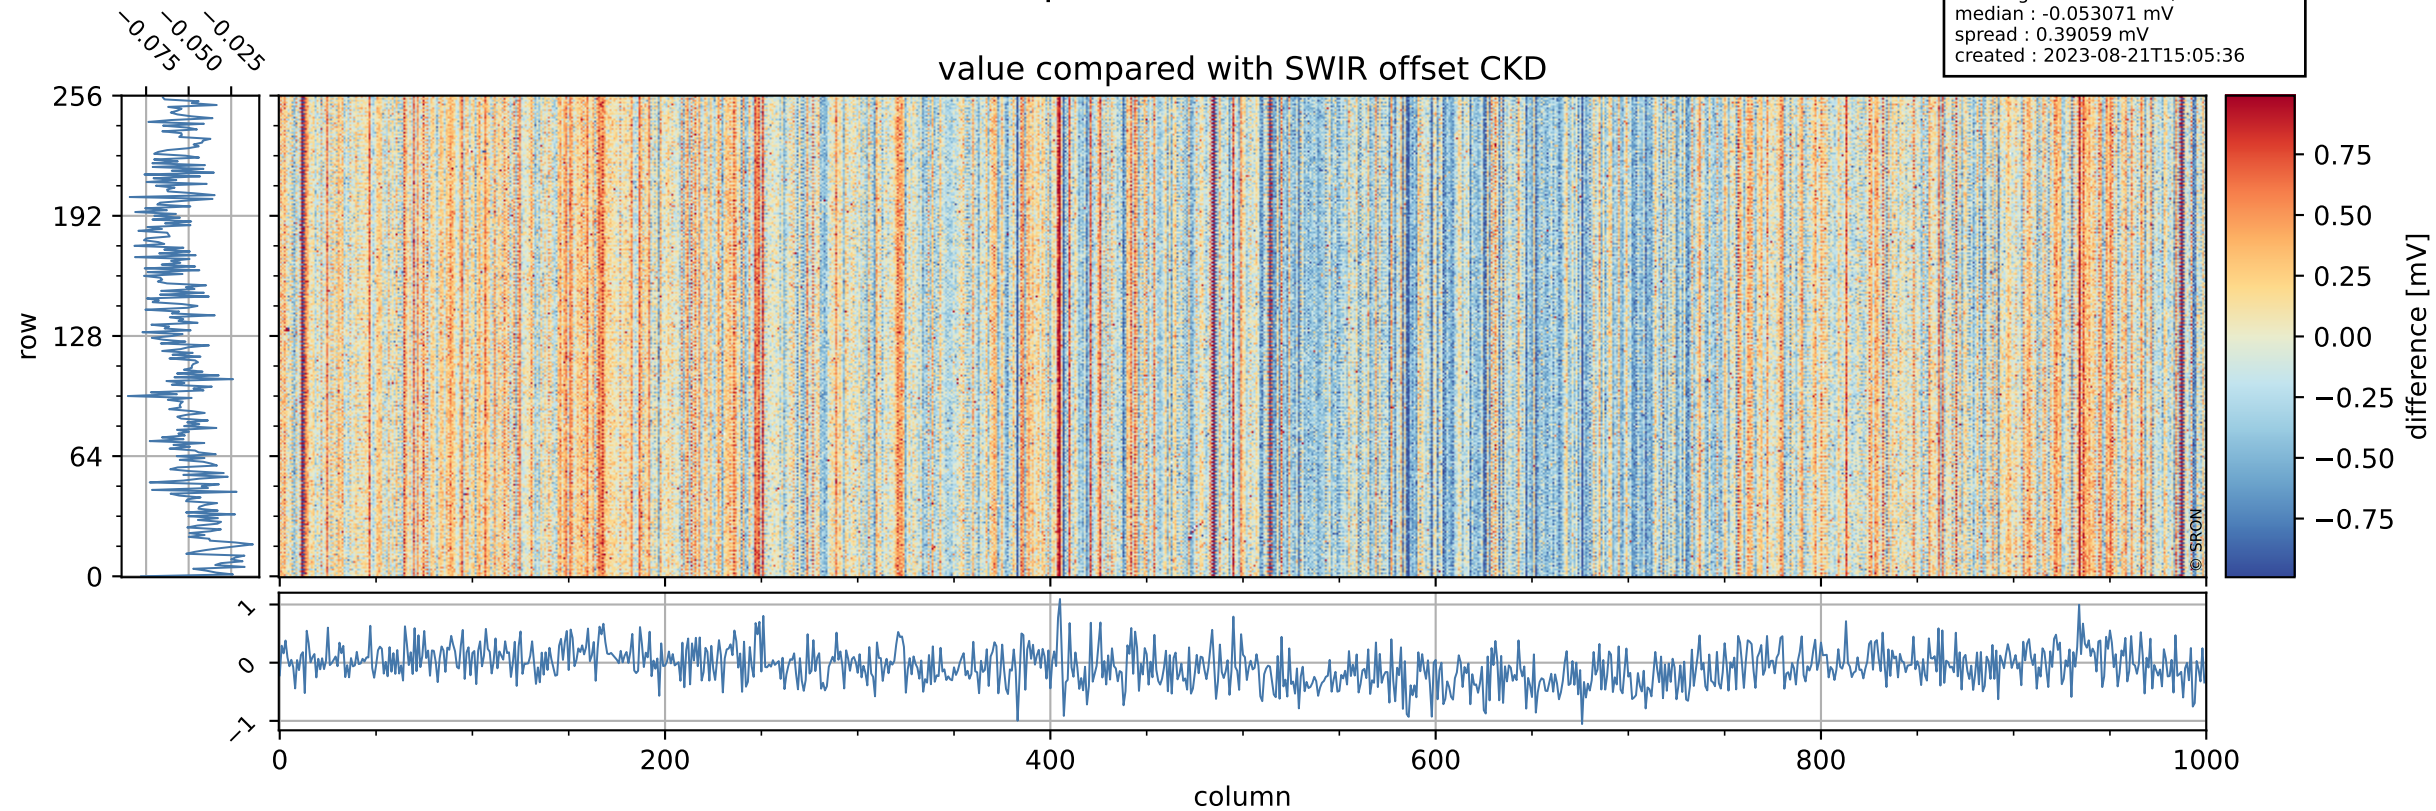

Tropomi SWIR offset (official)

orbits : 19 in [20662, 20707]
coverage : 2021-10-08 / 2021-10-11
median : 0.52596 V
spread : 0.035907 V
created : 2023-08-21T15:05:35

value detector map

Tropomi SWIR offset (official)

orbits : 19 in [20662, 20707]
coverage : 2021-10-08 / 2021-10-11
median : 27.945 μV
spread : 14.159 μV
created : 2023-08-21T15:05:35

Tropomi SWIR offset (official)

orbits : 19 in [20662, 20707]
coverage : 2021-10-08 / 2021-10-11
median : -0.053071 mV
spread : 0.39059 mV
created : 2023-08-21T15:05:36

value compared with SWIR offset CKD

Tropomi SWIR offset (official) ground-tracks of Sentinel-5P

orbits : 19 in [20662, 20707]
coverage : 2021-10-08 / 2021-10-11
created : 2023-08-21T15:05:36

Tropomi SWIR offset (official)

orbits : [2827, 20707]
coverage : 2018-04-30 / 2021-10-11
created : 2023-08-21T15:05:37

trend of detector median & temperatures