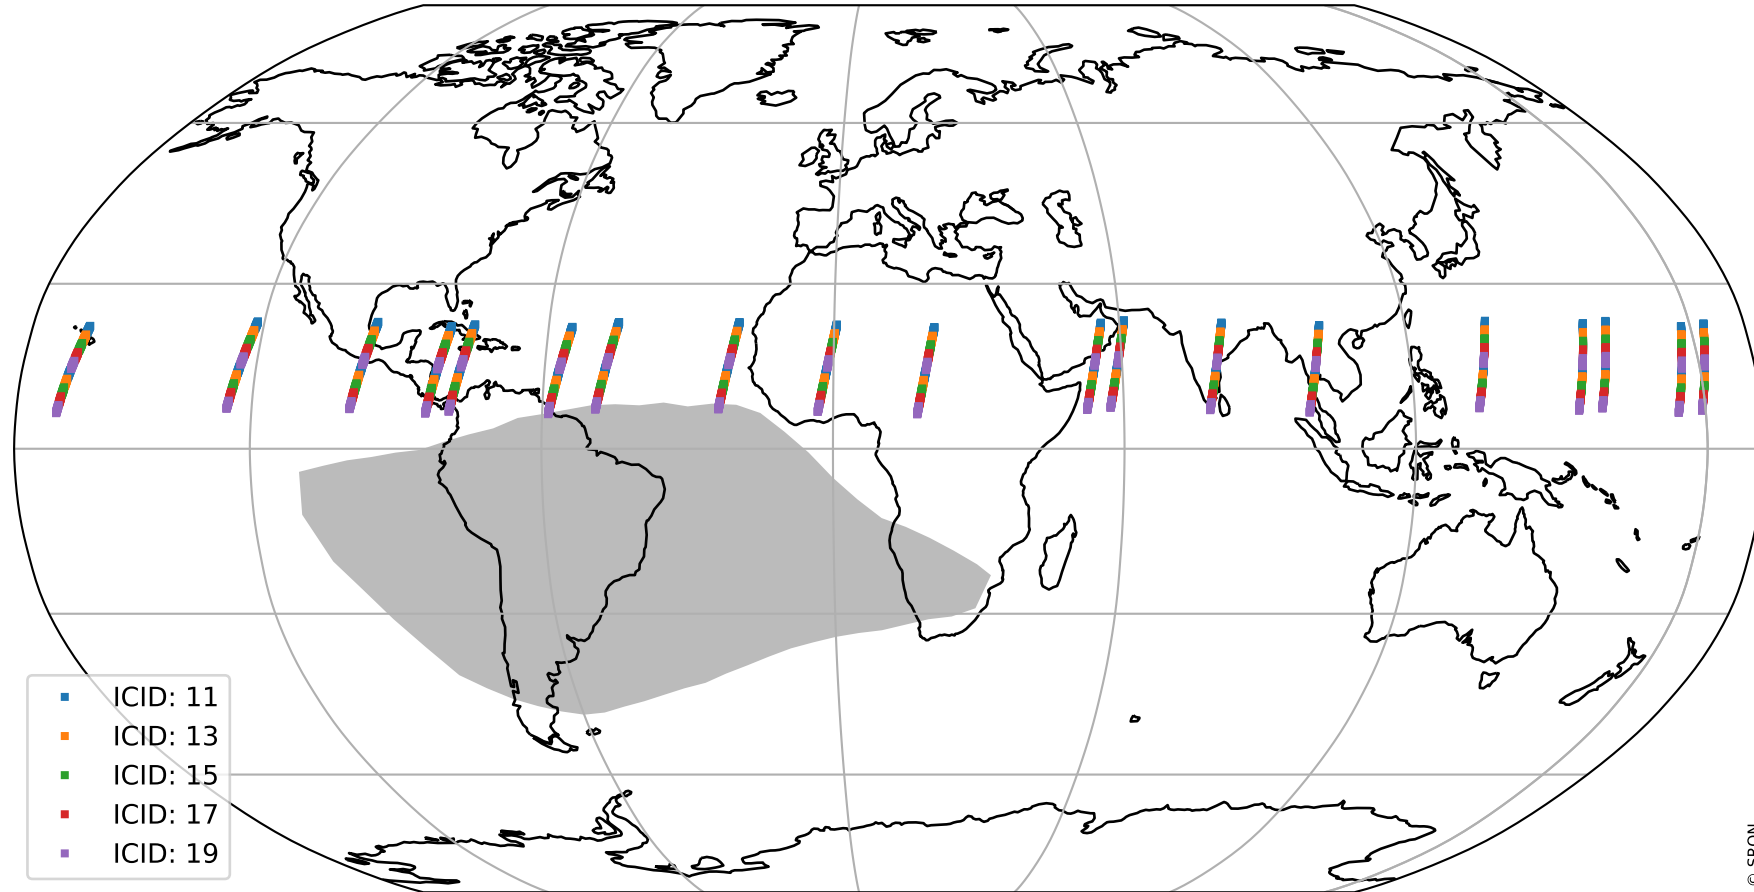

Tropomi SWIR offset (official)

orbits : 19 in [20662, 20707]
coverage : 2021-10-08 / 2021-10-11
median : 0.52596 V
spread : 0.035907 V
created : 2023-08-21T15:05:35

value detector map

Tropomi SWIR offset (official)

orbits : 19 in [20662, 20707]
coverage : 2021-10-08 / 2021-10-11
median : 27.945 μV
spread : 14.159 μV
created : 2023-08-21T15:05:35

Tropomi SWIR offset (official)

orbits : 19 in [20662, 20707]
coverage : 2021-10-08 / 2021-10-11
median : -0.053071 mV
spread : 0.39059 mV
created : 2023-08-21T15:05:36

value compared with SWIR offset CKD

Tropomi SWIR offset (official) ground-tracks of Sentinel-5P

orbits : 19 in [20662, 20707]
coverage : 2021-10-08 / 2021-10-11
created : 2023-08-21T15:05:36

Tropomi SWIR offset (official)

orbits : [2827, 20707]
coverage : 2018-04-30 / 2021-10-11
created : 2023-08-21T15:05:37

trend of detector median & temperatures