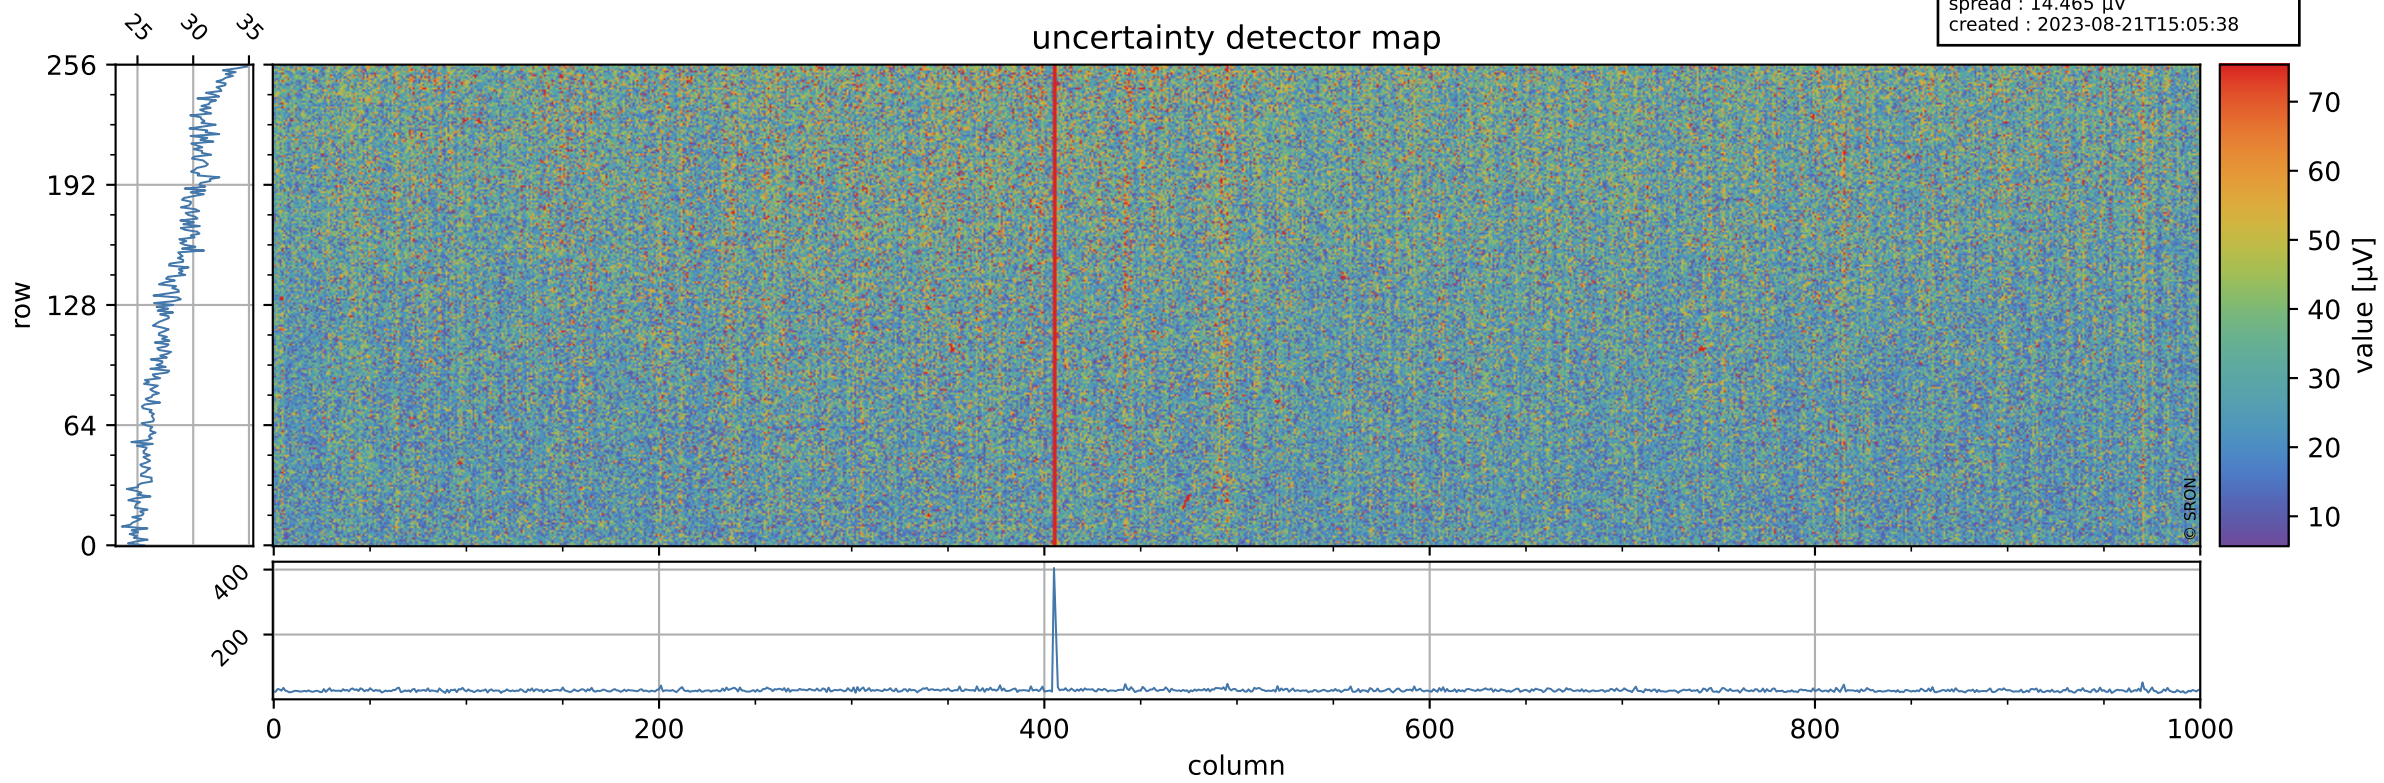

Tropomi SWIR offset (official)

orbits : 19 in [20677, 20722]
coverage : 2021-10-10 / 2021-10-12
median : 0.52596 V
spread : 0.035909 V
created : 2023-08-21T15:05:38

value detector map

Tropomi SWIR offset (official)

orbits : 19 in [20677, 20722]
coverage : 2021-10-10 / 2021-10-12
median : 28.522 μV
spread : 14.465 μV
created : 2023-08-21T15:05:38

Tropomi SWIR offset (official)

orbits : 19 in [20677, 20722]
coverage : 2021-10-10 / 2021-10-12
median : -0.052934 mV
spread : 0.39511 mV
created : 2023-08-21T15:05:39

value compared with SWIR offset CKD

Tropomi SWIR offset (official) ground-tracks of Sentinel-5P

orbits : 19 in [20677, 20722]
coverage : 2021-10-10 / 2021-10-12
created : 2023-08-21T15:05:39

Tropomi SWIR offset (official)

orbits : [2827, 20722]
coverage : 2018-04-30 / 2021-10-12
created : 2023-08-21T15:05:40

trend of detector median & temperatures