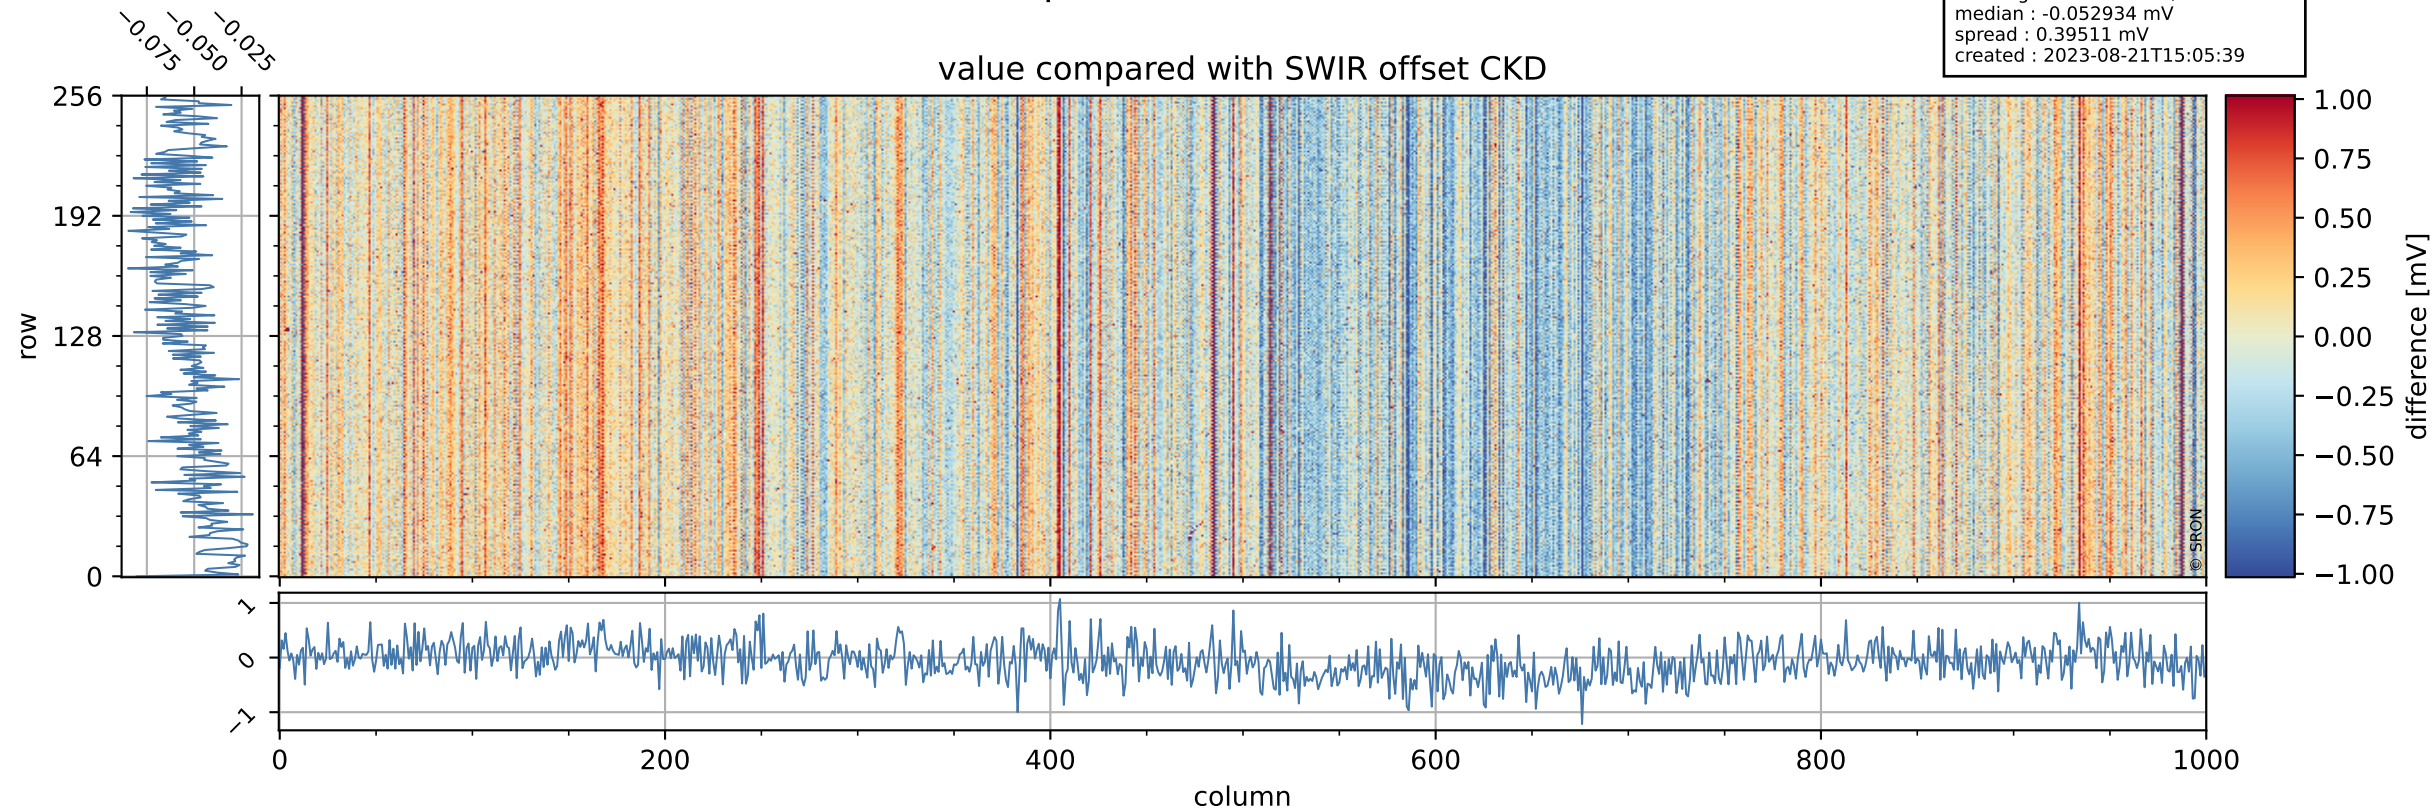

Tropomi SWIR offset (official)

orbits : 19 in [20677, 20722]
coverage : 2021-10-10 / 2021-10-12
median : 0.52596 V
spread : 0.035909 V
created : 2023-08-21T15:05:38

value detector map

Tropomi SWIR offset (official)

orbits : 19 in [20677, 20722]
coverage : 2021-10-10 / 2021-10-12
median : 28.522 μV
spread : 14.465 μV
created : 2023-08-21T15:05:38

Tropomi SWIR offset (official)

orbits : 19 in [20677, 20722]
coverage : 2021-10-10 / 2021-10-12
median : -0.052934 mV
spread : 0.39511 mV
created : 2023-08-21T15:05:39

value compared with SWIR offset CKD

Tropomi SWIR offset (official) ground-tracks of Sentinel-5P

orbits : 19 in [20677, 20722]
coverage : 2021-10-10 / 2021-10-12
created : 2023-08-21T15:05:39

Tropomi SWIR offset (official)

orbits : [2827, 20722]
coverage : 2018-04-30 / 2021-10-12
created : 2023-08-21T15:05:40

trend of detector median & temperatures