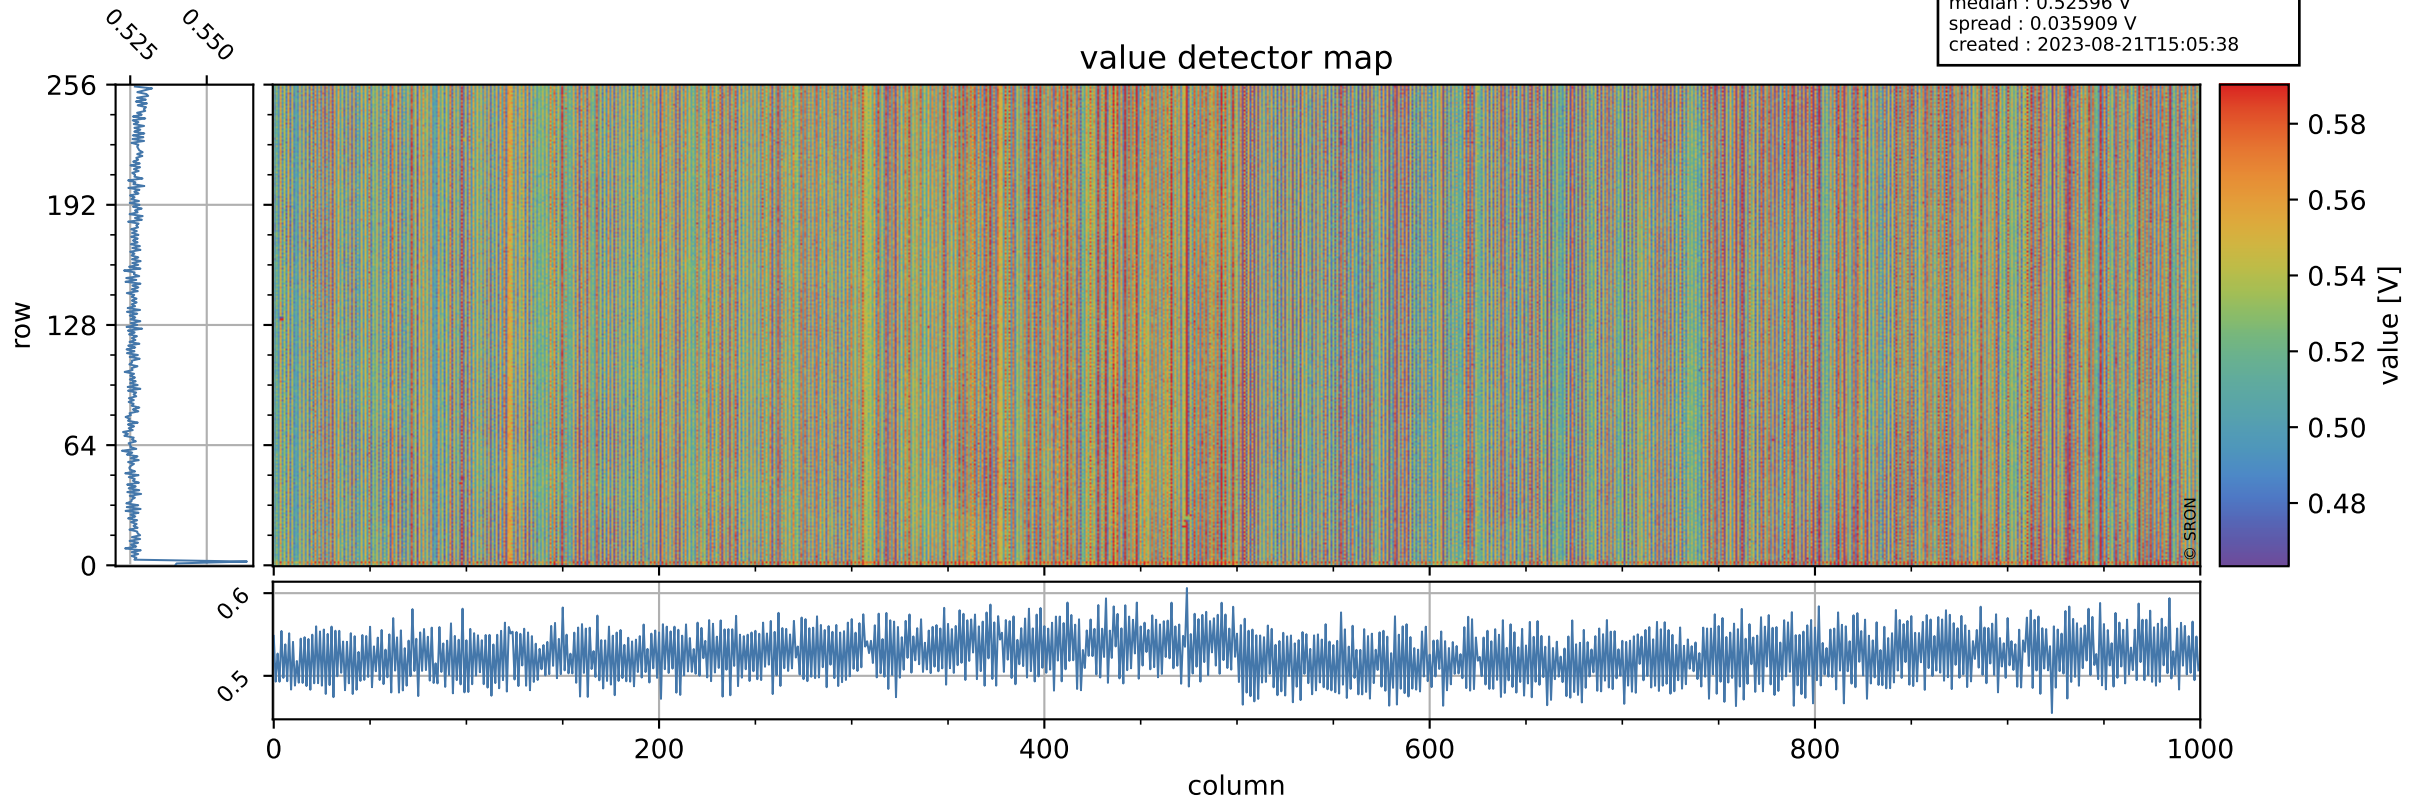

Tropomi SWIR offset (official)

orbits : 19 in [20677, 20722]
coverage : 2021-10-10 / 2021-10-12
median : 0.52596 V
spread : 0.035909 V
created : 2023-08-21T15:05:38

value detector map

Tropomi SWIR offset (official)

orbits : 19 in [20677, 20722]
coverage : 2021-10-10 / 2021-10-12
median : 28.522 μV
spread : 14.465 μV
created : 2023-08-21T15:05:38

Tropomi SWIR offset (official)

orbits : 19 in [20677, 20722]
coverage : 2021-10-10 / 2021-10-12
median : -0.052934 mV
spread : 0.39511 mV
created : 2023-08-21T15:05:39

value compared with SWIR offset CKD

Tropomi SWIR offset (official) ground-tracks of Sentinel-5P

orbits : 19 in [20677, 20722]
coverage : 2021-10-10 / 2021-10-12
created : 2023-08-21T15:05:39

Tropomi SWIR offset (official)

orbits : [2827, 20722]
coverage : 2018-04-30 / 2021-10-12
created : 2023-08-21T15:05:40

trend of detector median & temperatures