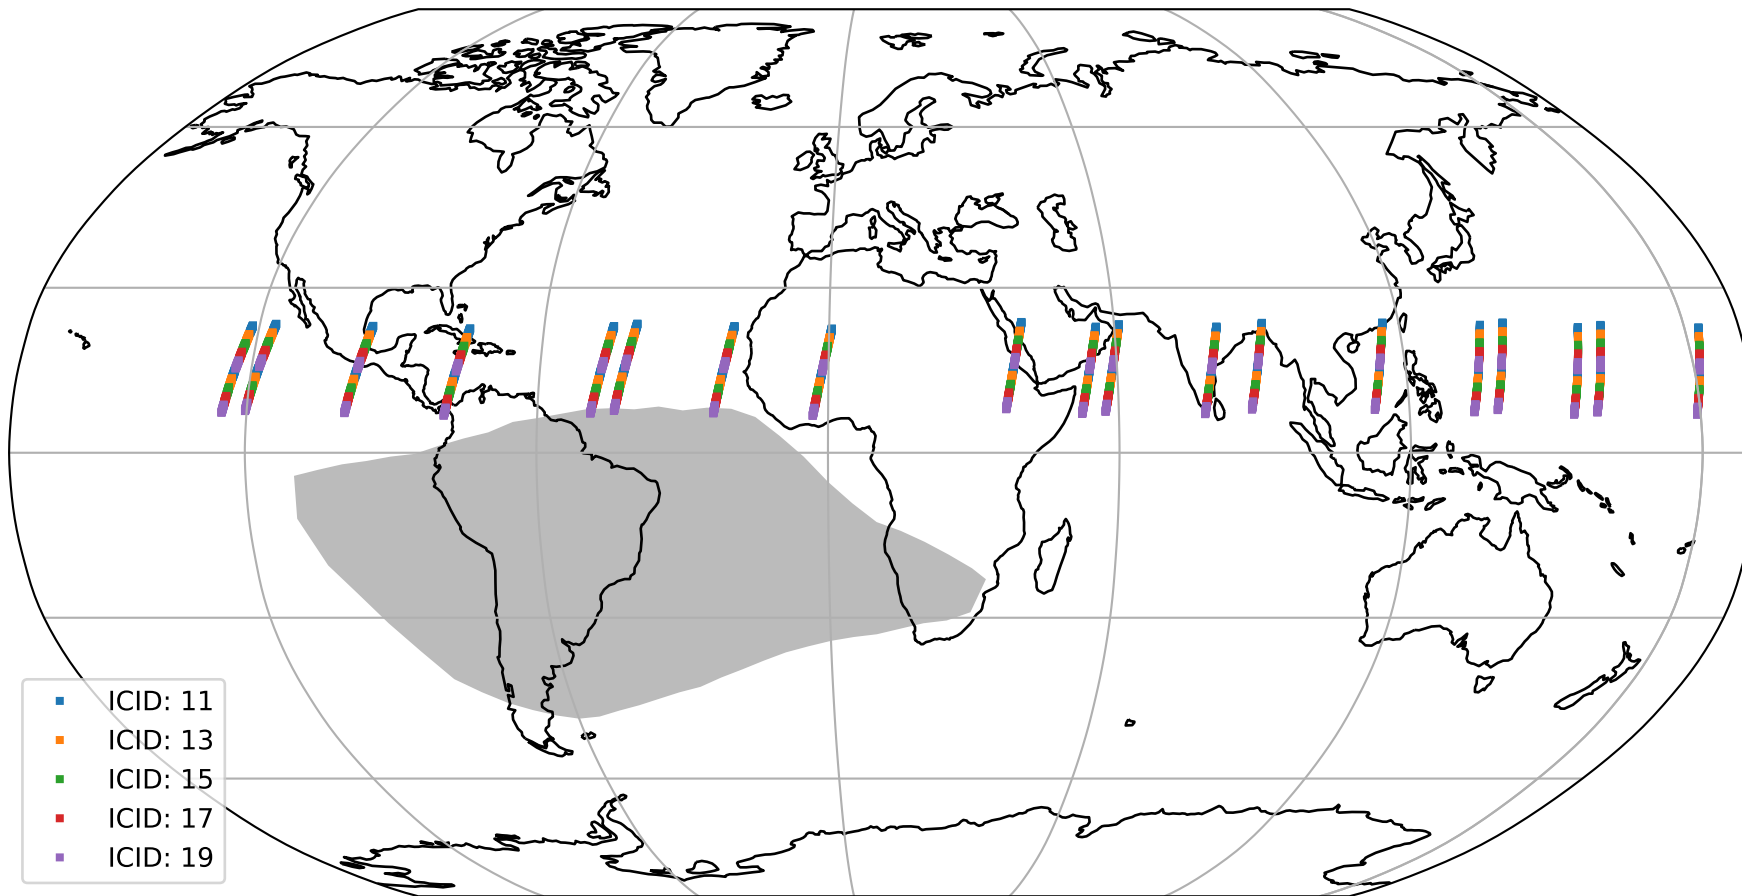

Tropomi SWIR offset (official)

orbits : 19 in [20677, 20722]
coverage : 2021-10-10 / 2021-10-12
median : 0.52596 V
spread : 0.035909 V
created : 2023-08-21T15:05:38

value detector map

Tropomi SWIR offset (official)

orbits : 19 in [20677, 20722]
coverage : 2021-10-10 / 2021-10-12
median : 28.522 μV
spread : 14.465 μV
created : 2023-08-21T15:05:38

Tropomi SWIR offset (official)

orbits : 19 in [20677, 20722]
coverage : 2021-10-10 / 2021-10-12
median : -0.052934 mV
spread : 0.39511 mV
created : 2023-08-21T15:05:39

value compared with SWIR offset CKD

Tropomi SWIR offset (official) ground-tracks of Sentinel-5P

orbits : 19 in [20677, 20722]
coverage : 2021-10-10 / 2021-10-12
created : 2023-08-21T15:05:39

Tropomi SWIR offset (official)

orbits : [2827, 20722]
coverage : 2018-04-30 / 2021-10-12
created : 2023-08-21T15:05:40

trend of detector median & temperatures