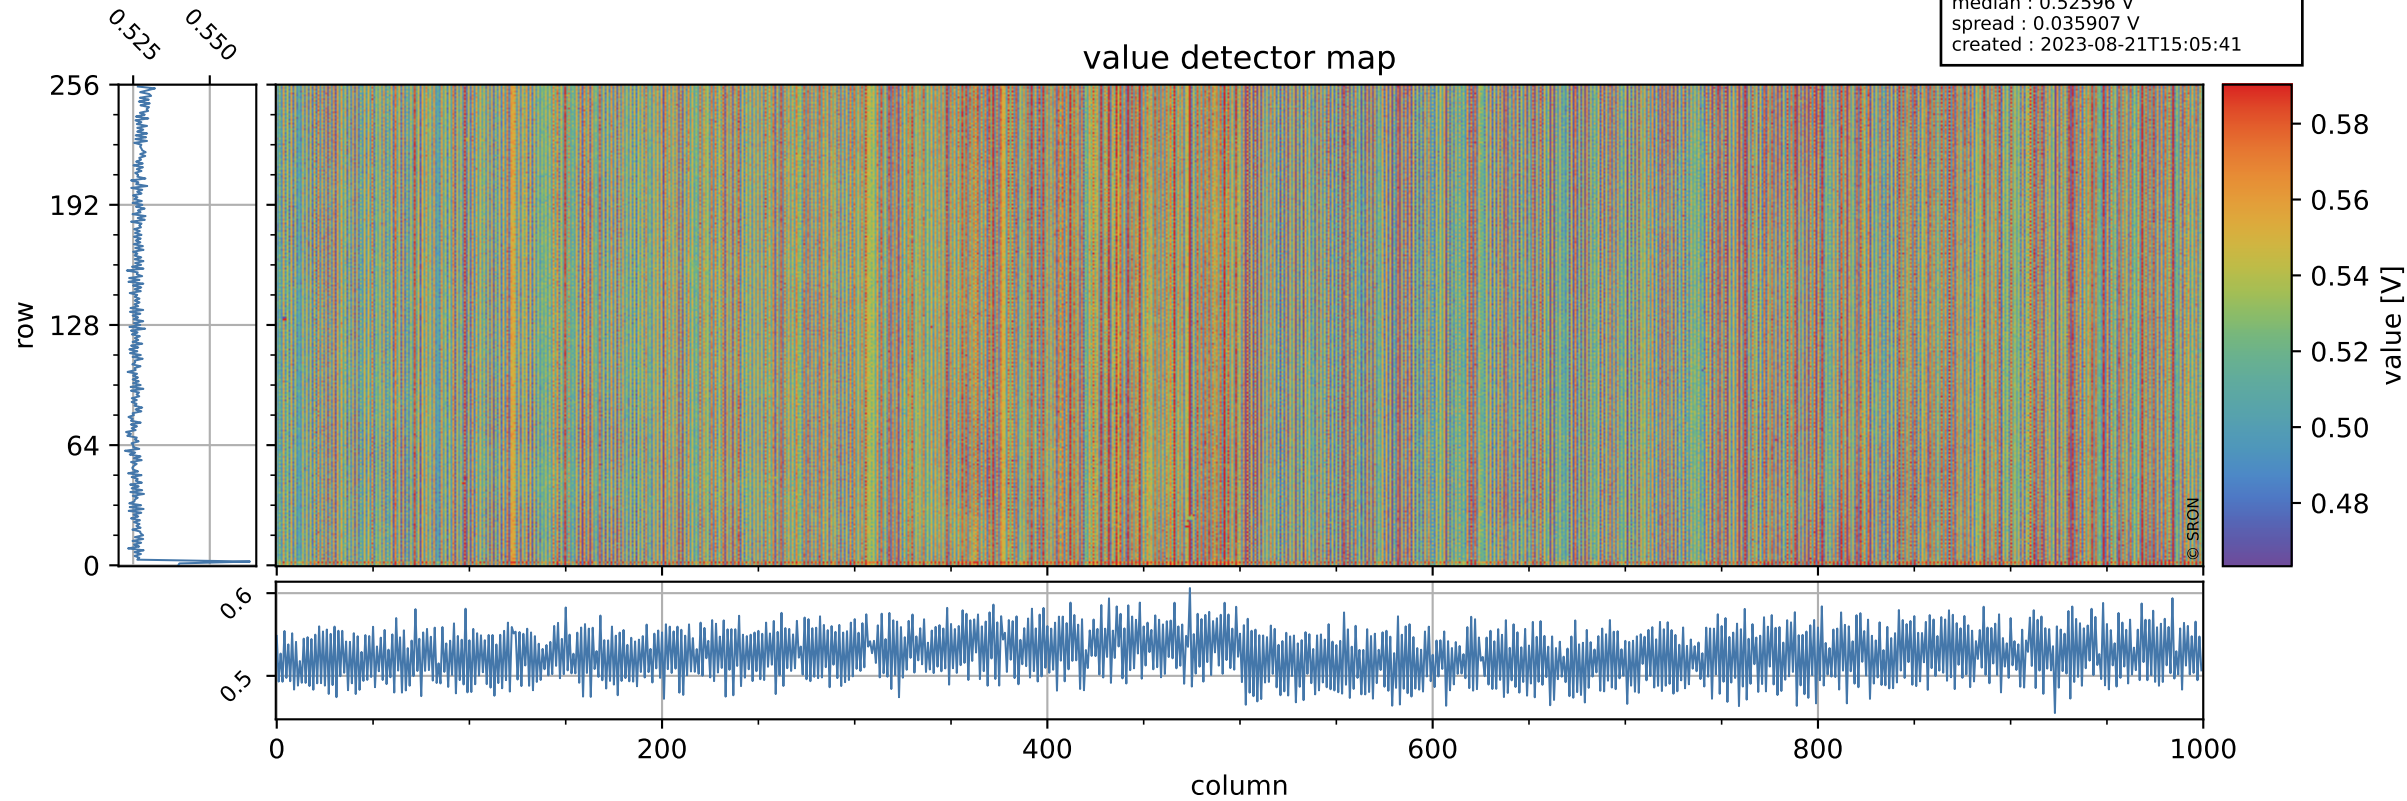

Tropomi SWIR offset (official)

orbits : 20 in [20692, 20737]
coverage : 2021-10-11 / 2021-10-14
median : 0.52596 V
spread : 0.035907 V
created : 2023-08-21T15:05:41

value detector map

Tropomi SWIR offset (official)

orbits : 20 in [20692, 20737]
coverage : 2021-10-11 / 2021-10-14
median : 28.283 μV
spread : 14.348 μV
created : 2023-08-21T15:05:41

Tropomi SWIR offset (official)

orbits : 20 in [20692, 20737]
coverage : 2021-10-11 / 2021-10-14
median : -0.05413 mV
spread : 0.39806 mV
created : 2023-08-21T15:05:41

value compared with SWIR offset CKD

Tropomi SWIR offset (official) ground-tracks of Sentinel-5P

orbits : 20 in [20692, 20737]
coverage : 2021-10-11 / 2021-10-14
created : 2023-08-21T15:05:42

Tropomi SWIR offset (official)

orbits : [2827, 20737]
coverage : 2018-04-30 / 2021-10-14
created : 2023-08-21T15:05:43

trend of detector median & temperatures