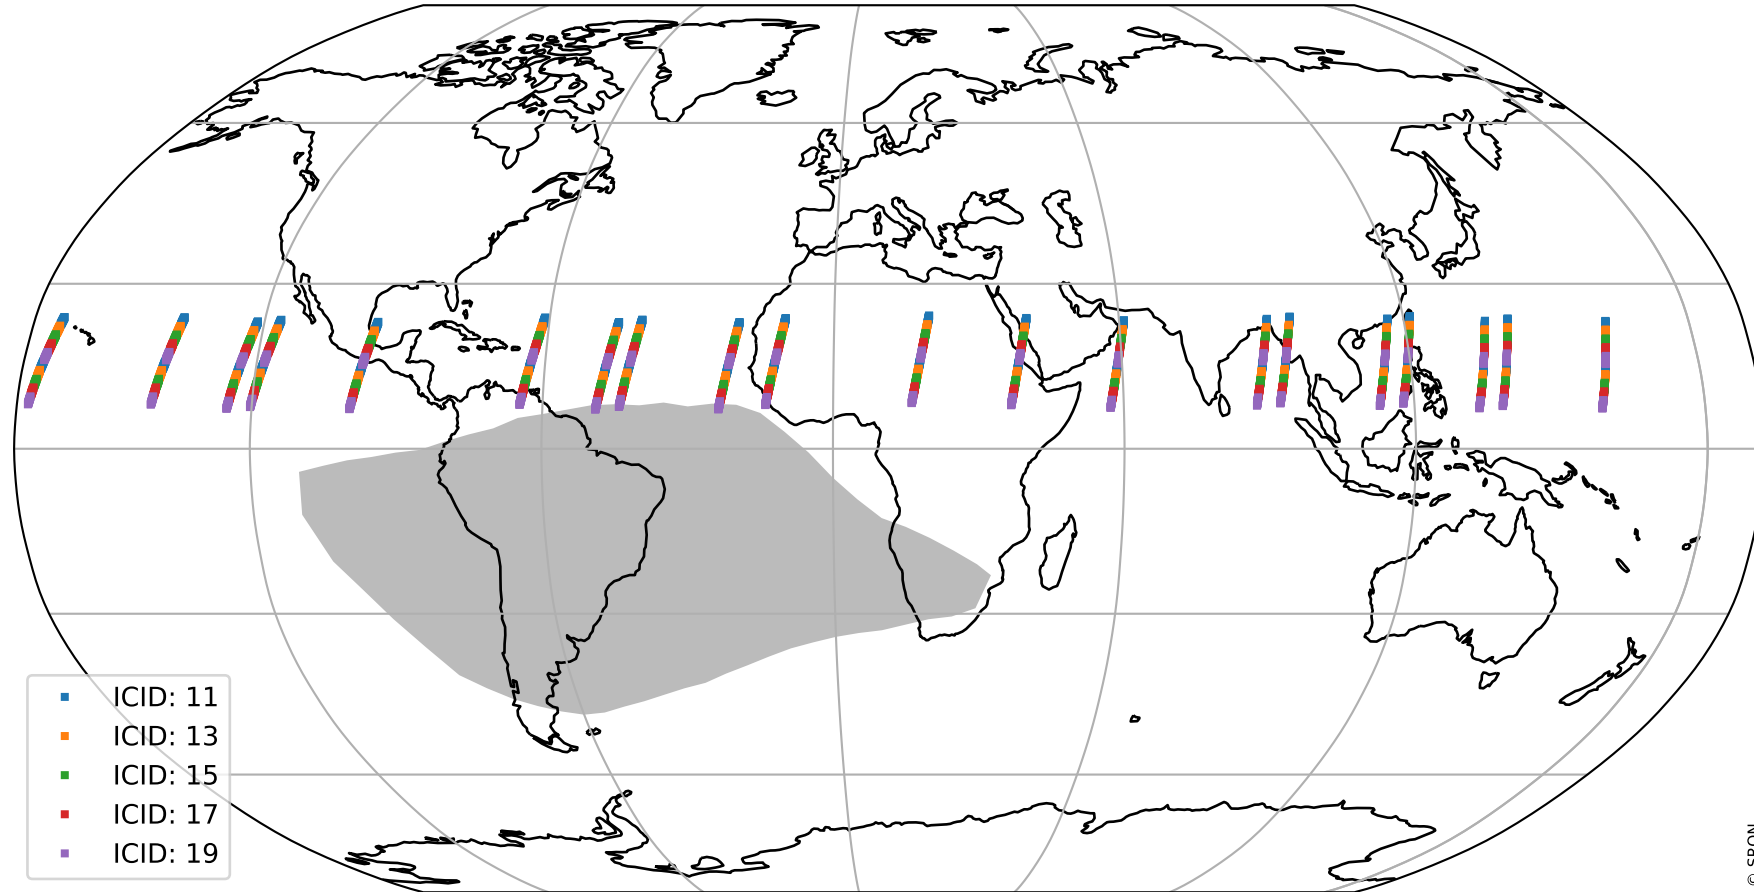

Tropomi SWIR offset (official)

orbits : 20 in [20692, 20737]
coverage : 2021-10-11 / 2021-10-14
median : 0.52596 V
spread : 0.035907 V
created : 2023-08-21T15:05:41

value detector map

Tropomi SWIR offset (official)

orbits : 20 in [20692, 20737]
coverage : 2021-10-11 / 2021-10-14
median : 28.283 μV
spread : 14.348 μV
created : 2023-08-21T15:05:41

Tropomi SWIR offset (official)

orbits : 20 in [20692, 20737]
coverage : 2021-10-11 / 2021-10-14
median : -0.05413 mV
spread : 0.39806 mV
created : 2023-08-21T15:05:41

value compared with SWIR offset CKD

Tropomi SWIR offset (official) ground-tracks of Sentinel-5P

orbits : 20 in [20692, 20737]
coverage : 2021-10-11 / 2021-10-14
created : 2023-08-21T15:05:42

Tropomi SWIR offset (official)

orbits : [2827, 20737]
coverage : 2018-04-30 / 2021-10-14
created : 2023-08-21T15:05:43

trend of detector median & temperatures