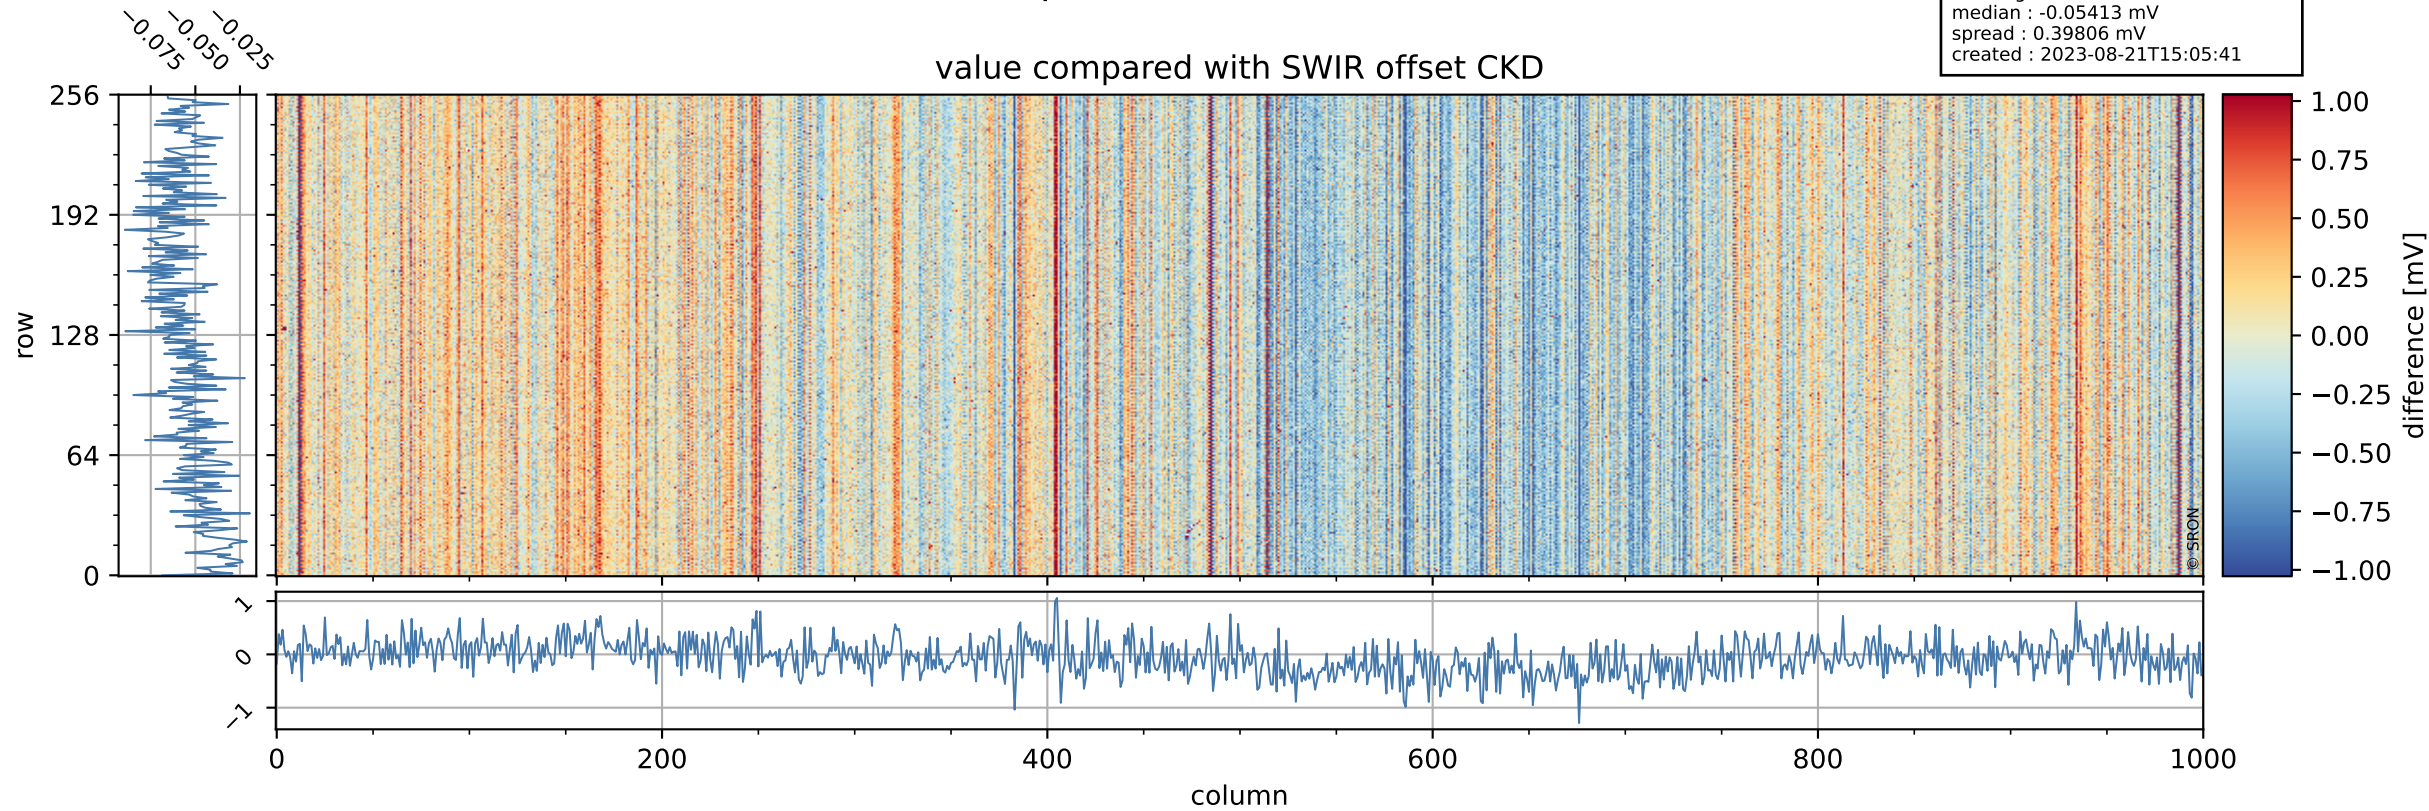

Tropomi SWIR offset (official)

orbits : 20 in [20692, 20737]
coverage : 2021-10-11 / 2021-10-14
median : 0.52596 V
spread : 0.035907 V
created : 2023-08-21T15:05:41

value detector map

Tropomi SWIR offset (official)

orbits : 20 in [20692, 20737]
coverage : 2021-10-11 / 2021-10-14
median : 28.283 μV
spread : 14.348 μV
created : 2023-08-21T15:05:41

Tropomi SWIR offset (official)

orbits : 20 in [20692, 20737]
coverage : 2021-10-11 / 2021-10-14
median : -0.05413 mV
spread : 0.39806 mV
created : 2023-08-21T15:05:41

value compared with SWIR offset CKD

Tropomi SWIR offset (official) ground-tracks of Sentinel-5P

orbits : 20 in [20692, 20737]
coverage : 2021-10-11 / 2021-10-14
created : 2023-08-21T15:05:42

Tropomi SWIR offset (official)

orbits : [2827, 20737]
coverage : 2018-04-30 / 2021-10-14
created : 2023-08-21T15:05:43

trend of detector median & temperatures