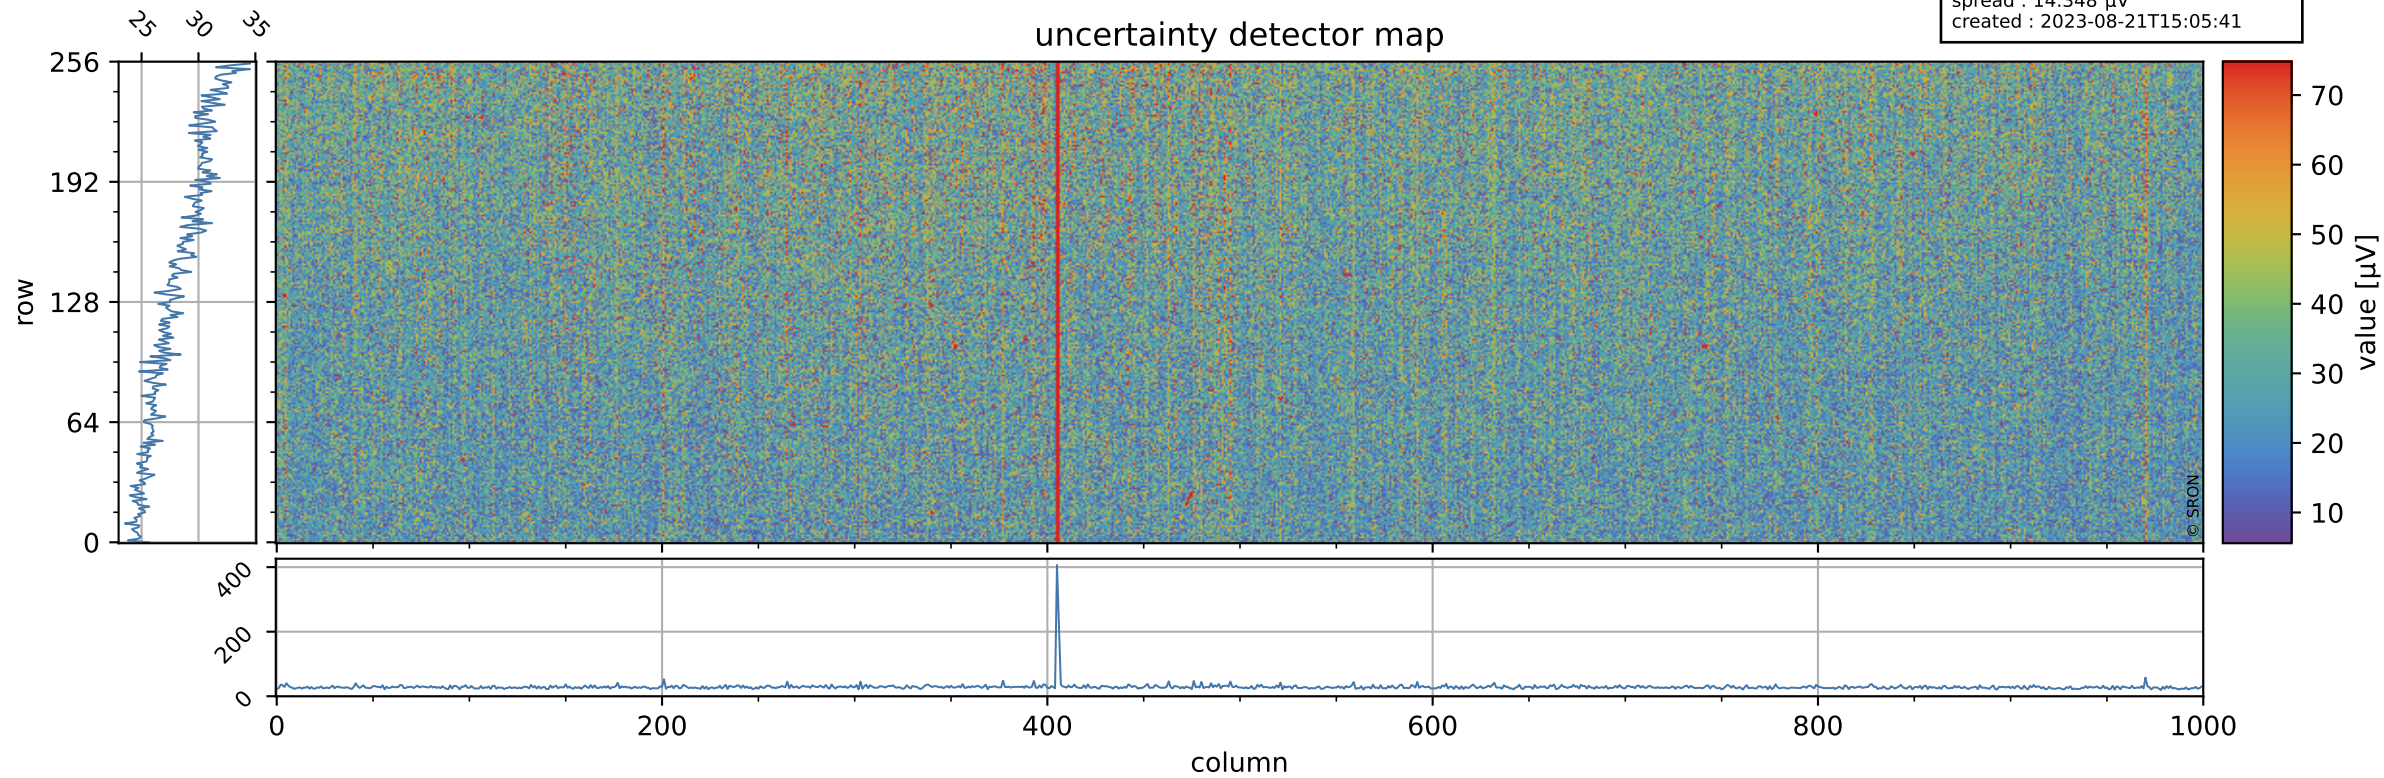

Tropomi SWIR offset (official)

orbits : 20 in [20692, 20737]
coverage : 2021-10-11 / 2021-10-14
median : 0.52596 V
spread : 0.035907 V
created : 2023-08-21T15:05:41

value detector map

Tropomi SWIR offset (official)

orbits : 20 in [20692, 20737]
coverage : 2021-10-11 / 2021-10-14
median : 28.283 μV
spread : 14.348 μV
created : 2023-08-21T15:05:41

Tropomi SWIR offset (official)

orbits : 20 in [20692, 20737]
coverage : 2021-10-11 / 2021-10-14
median : -0.05413 mV
spread : 0.39806 mV
created : 2023-08-21T15:05:41

value compared with SWIR offset CKD

Tropomi SWIR offset (official) ground-tracks of Sentinel-5P

orbits : 20 in [20692, 20737]
coverage : 2021-10-11 / 2021-10-14
created : 2023-08-21T15:05:42

Tropomi SWIR offset (official)

orbits : [2827, 20737]
coverage : 2018-04-30 / 2021-10-14
created : 2023-08-21T15:05:43

trend of detector median & temperatures