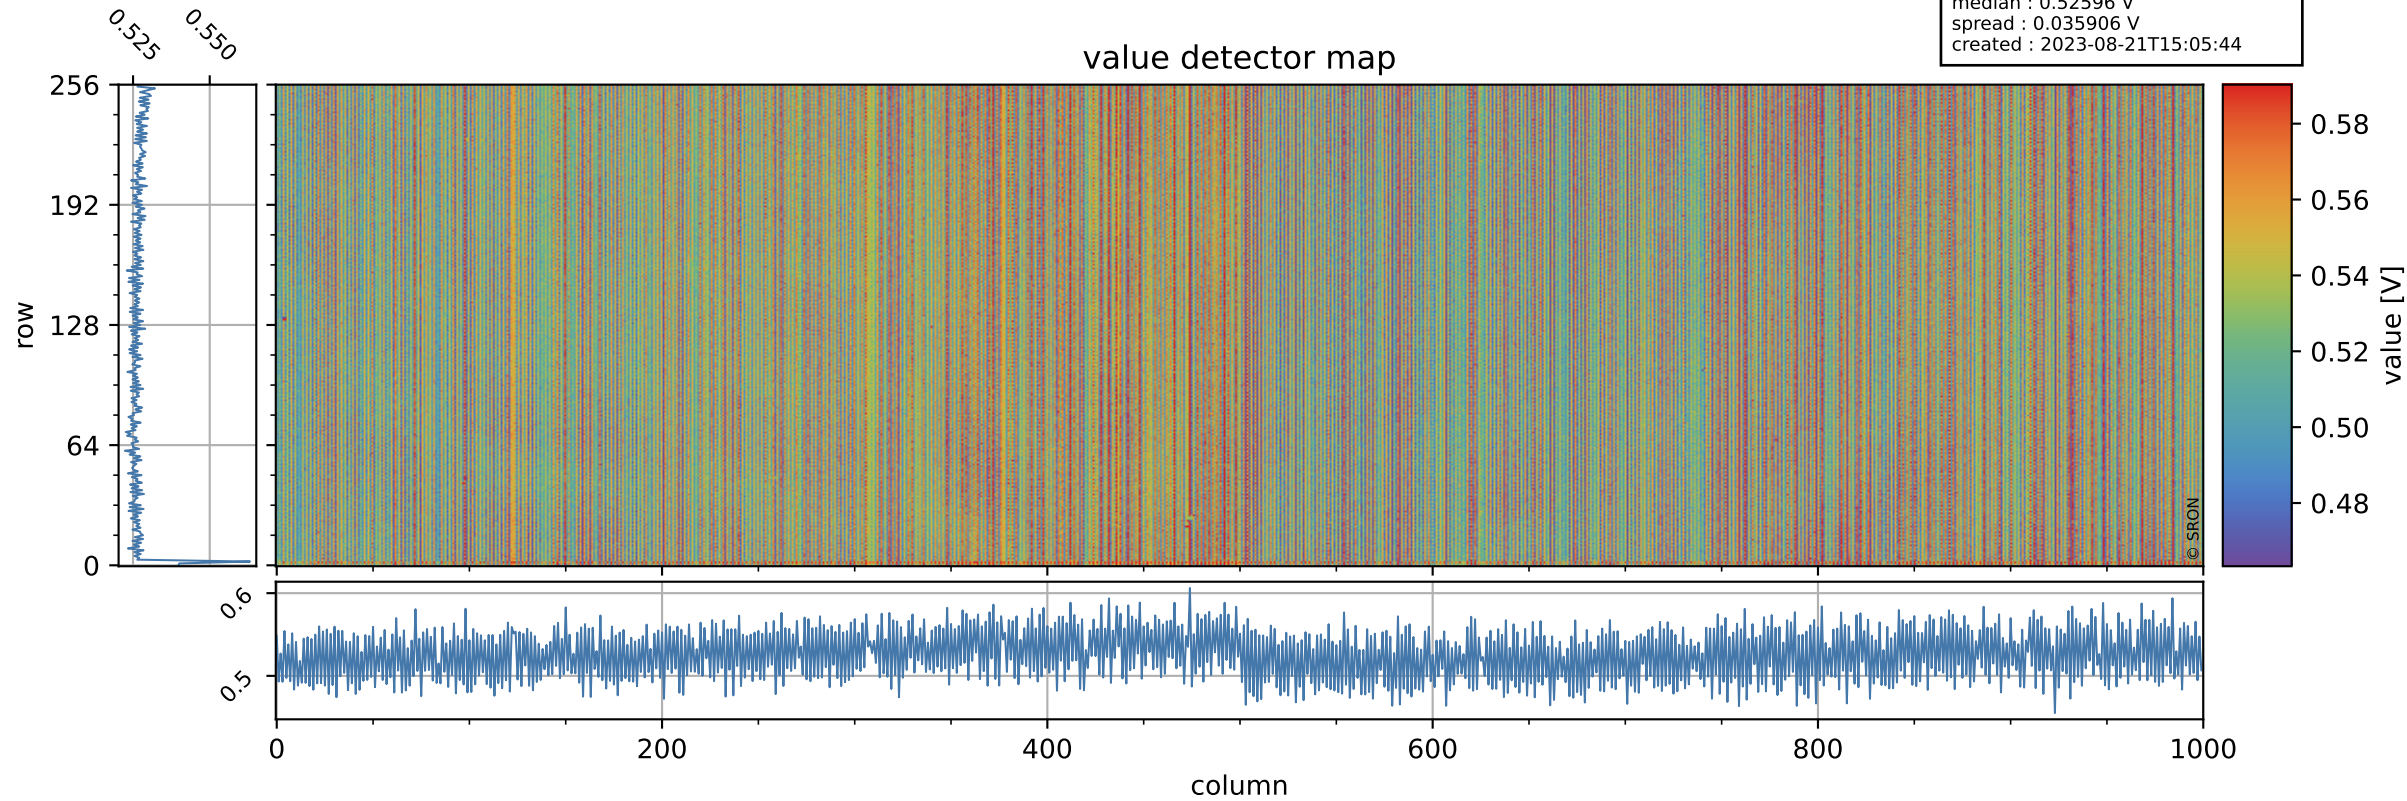

Tropomi SWIR offset (official)

orbits : 19 in [20707, 20752]
coverage : 2021-10-12 / 2021-10-15
median : 0.52596 V
spread : 0.035906 V
created : 2023-08-21T15:05:44

value detector map

Tropomi SWIR offset (official)

orbits : 19 in [20707, 20752]
coverage : 2021-10-12 / 2021-10-15
median : 28.877 μV
spread : 14.711 μV
created : 2023-08-21T15:05:45

Tropomi SWIR offset (official)

value compared with SWIR offset CKD

orbits : 19 in [20707, 20752]
coverage : 2021-10-12 / 2021-10-15
median : -0.057095 mV
spread : 0.39838 mV
created : 2023-08-21T15:05:45

Tropomi SWIR offset (official) ground-tracks of Sentinel-5P

orbits : 19 in [20707, 20752]
coverage : 2021-10-12 / 2021-10-15
created : 2023-08-21T15:05:45

Tropomi SWIR offset (official)

orbits : [2827, 20752]
coverage : 2018-04-30 / 2021-10-15
created : 2023-08-21T15:05:46

trend of detector median & temperatures