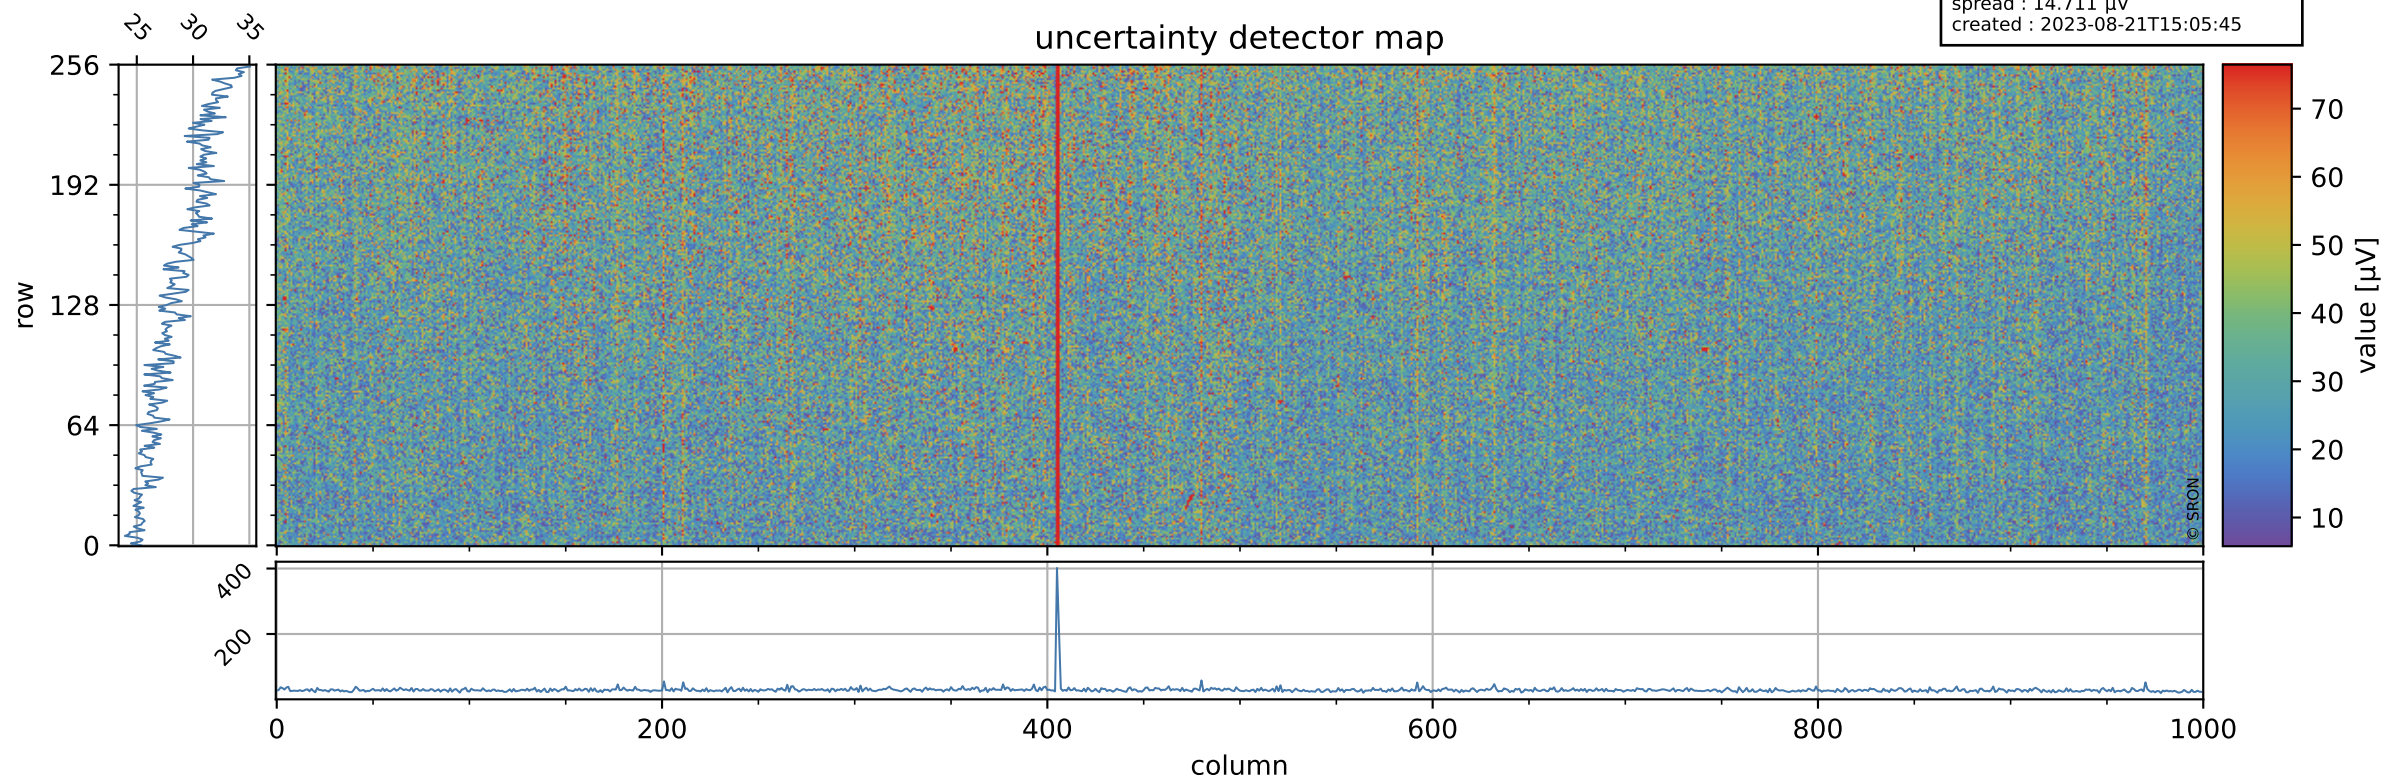

Tropomi SWIR offset (official)

orbits : 19 in [20707, 20752]
coverage : 2021-10-12 / 2021-10-15
median : 0.52596 V
spread : 0.035906 V
created : 2023-08-21T15:05:44

value detector map

Tropomi SWIR offset (official)

orbits : 19 in [20707, 20752]
coverage : 2021-10-12 / 2021-10-15
median : 28.877 μV
spread : 14.711 μV
created : 2023-08-21T15:05:45

Tropomi SWIR offset (official)

value compared with SWIR offset CKD

orbits : 19 in [20707, 20752]
coverage : 2021-10-12 / 2021-10-15
median : -0.057095 mV
spread : 0.39838 mV
created : 2023-08-21T15:05:45

Tropomi SWIR offset (official) ground-tracks of Sentinel-5P

orbits : 19 in [20707, 20752]
coverage : 2021-10-12 / 2021-10-15
created : 2023-08-21T15:05:45

Tropomi SWIR offset (official)

orbits : [2827, 20752]
coverage : 2018-04-30 / 2021-10-15
created : 2023-08-21T15:05:46

trend of detector median & temperatures