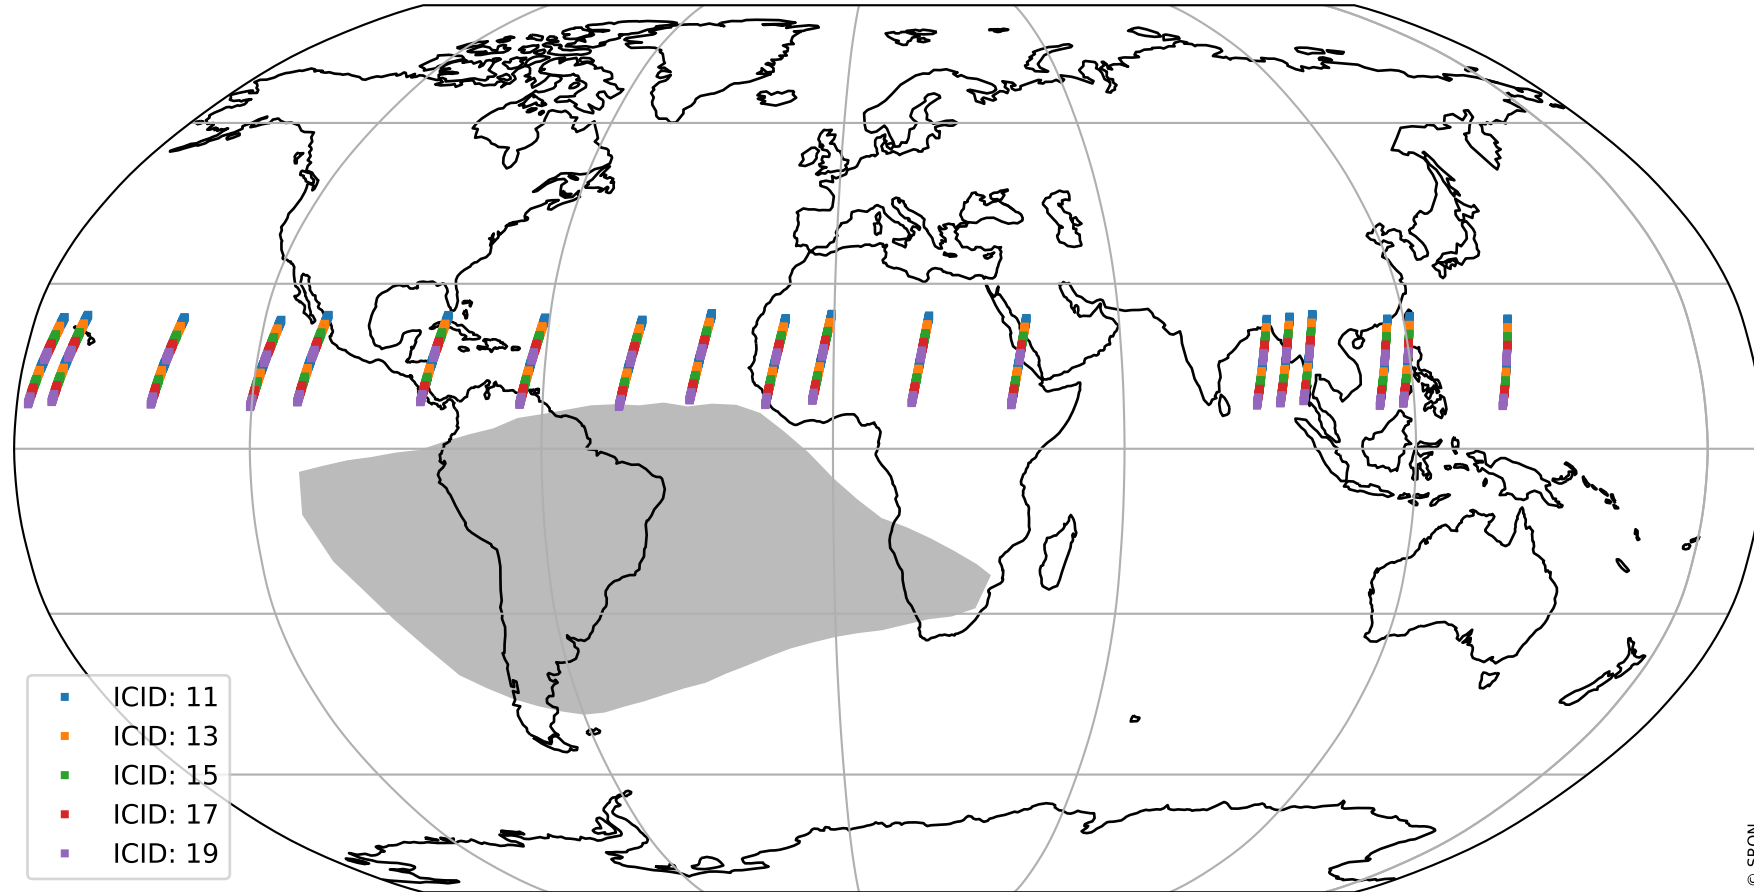

Tropomi SWIR offset (official)

orbits : 19 in [20707, 20752]
coverage : 2021-10-12 / 2021-10-15
median : 0.52596 V
spread : 0.035906 V
created : 2023-08-21T15:05:44

value detector map

Tropomi SWIR offset (official)

orbits : 19 in [20707, 20752]
coverage : 2021-10-12 / 2021-10-15
median : 28.877 μV
spread : 14.711 μV
created : 2023-08-21T15:05:45

Tropomi SWIR offset (official)

value compared with SWIR offset CKD

orbits : 19 in [20707, 20752]
coverage : 2021-10-12 / 2021-10-15
median : -0.057095 mV
spread : 0.39838 mV
created : 2023-08-21T15:05:45

Tropomi SWIR offset (official) ground-tracks of Sentinel-5P

orbits : 19 in [20707, 20752]
coverage : 2021-10-12 / 2021-10-15
created : 2023-08-21T15:05:45

Tropomi SWIR offset (official)

orbits : [2827, 20752]
coverage : 2018-04-30 / 2021-10-15
created : 2023-08-21T15:05:46

trend of detector median & temperatures