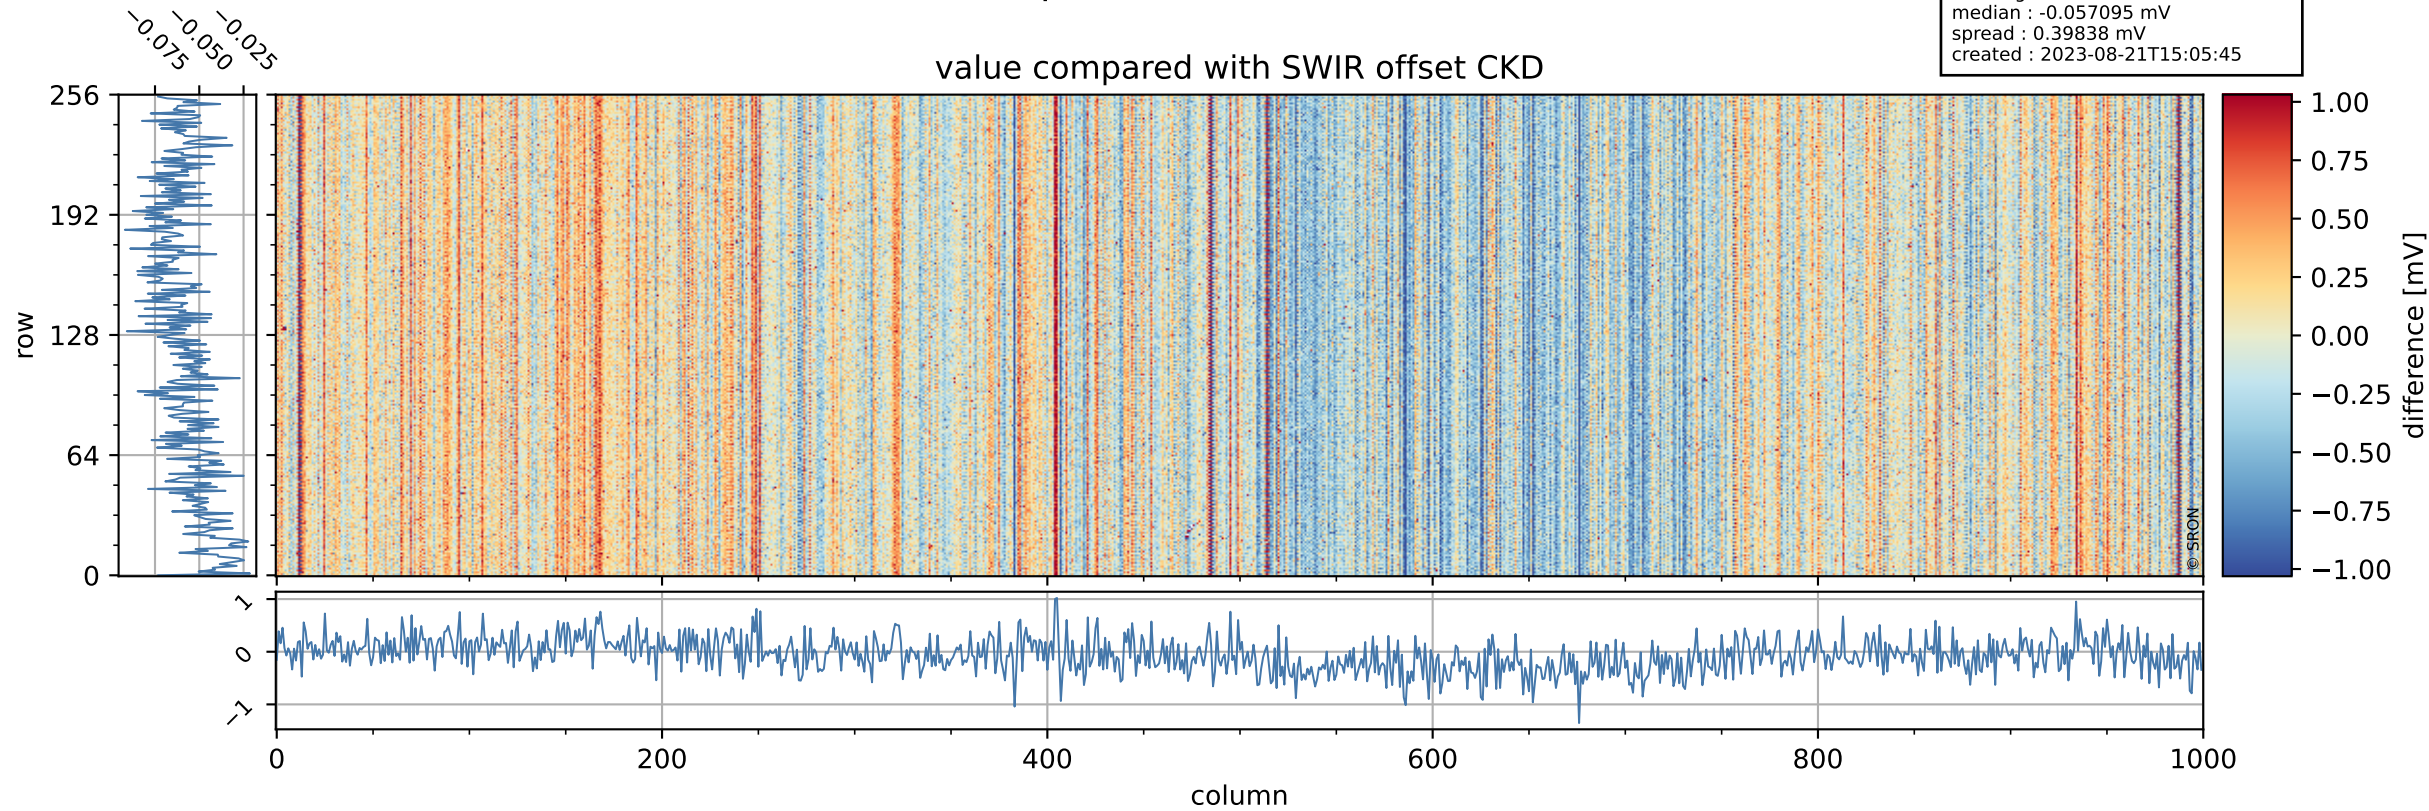

Tropomi SWIR offset (official)

orbits : 19 in [20707, 20752]
coverage : 2021-10-12 / 2021-10-15
median : 0.52596 V
spread : 0.035906 V
created : 2023-08-21T15:05:44

value detector map

Tropomi SWIR offset (official)

orbits : 19 in [20707, 20752]
coverage : 2021-10-12 / 2021-10-15
median : 28.877 μV
spread : 14.711 μV
created : 2023-08-21T15:05:45

Tropomi SWIR offset (official)

value compared with SWIR offset CKD

orbits : 19 in [20707, 20752]
coverage : 2021-10-12 / 2021-10-15
median : -0.057095 mV
spread : 0.39838 mV
created : 2023-08-21T15:05:45

Tropomi SWIR offset (official) ground-tracks of Sentinel-5P

orbits : 19 in [20707, 20752]
coverage : 2021-10-12 / 2021-10-15
created : 2023-08-21T15:05:45

Tropomi SWIR offset (official)

orbits : [2827, 20752]
coverage : 2018-04-30 / 2021-10-15
created : 2023-08-21T15:05:46

trend of detector median & temperatures