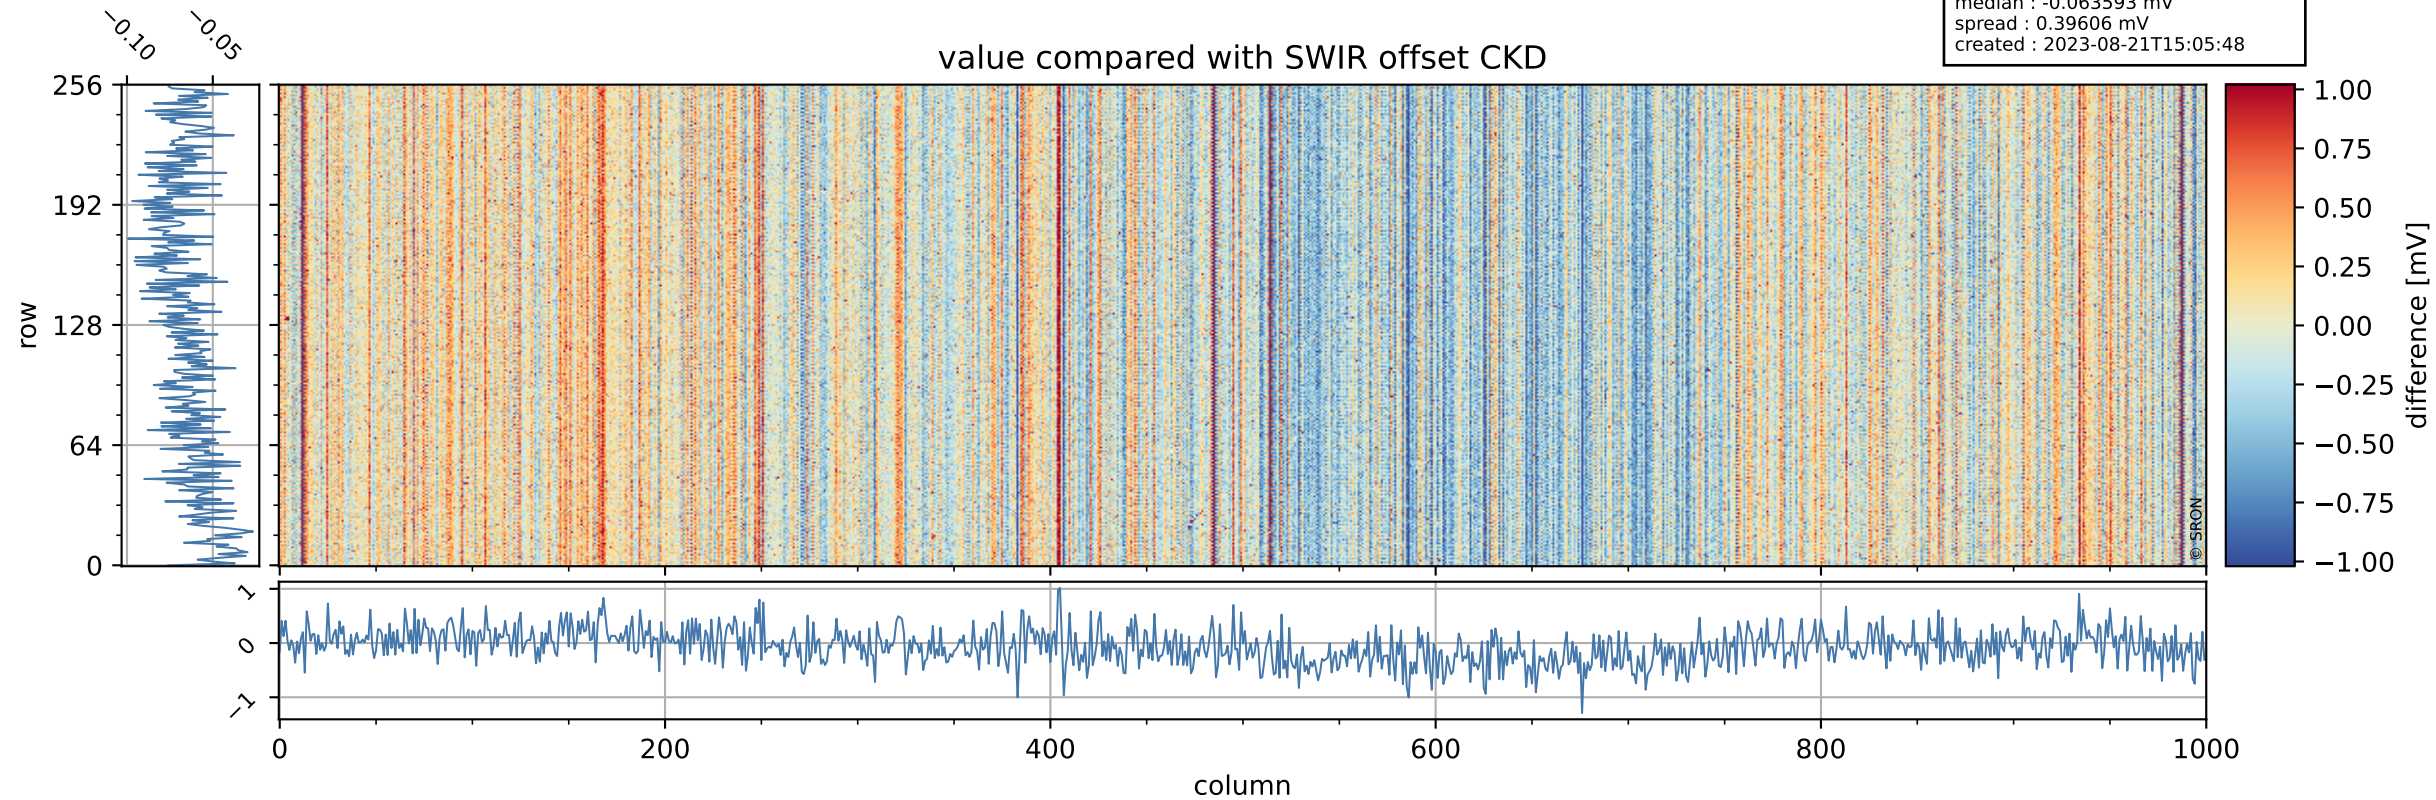

Tropomi SWIR offset (official)

orbits : 20 in [20722, 20767]
coverage : 2021-10-13 / 2021-10-16
median : 0.52595 V
spread : 0.035905 V
created : 2023-08-21T15:05:47

value detector map

Tropomi SWIR offset (official)

orbits : 20 in [20722, 20767]
coverage : 2021-10-13 / 2021-10-16
median : 28.395 μV
spread : 14.511 μV
created : 2023-08-21T15:05:48

Tropomi SWIR offset (official)

orbits : 20 in [20722, 20767]
coverage : 2021-10-13 / 2021-10-16
median : -0.063593 mV
spread : 0.39606 mV
created : 2023-08-21T15:05:48

value compared with SWIR offset CKD

Tropomi SWIR offset (official) ground-tracks of Sentinel-5P

orbits : 20 in [20722, 20767]
coverage : 2021-10-13 / 2021-10-16
created : 2023-08-21T15:05:49

Tropomi SWIR offset (official)

orbits : [2827, 20767]
coverage : 2018-04-30 / 2021-10-16
created : 2023-08-21T15:05:49

trend of detector median & temperatures