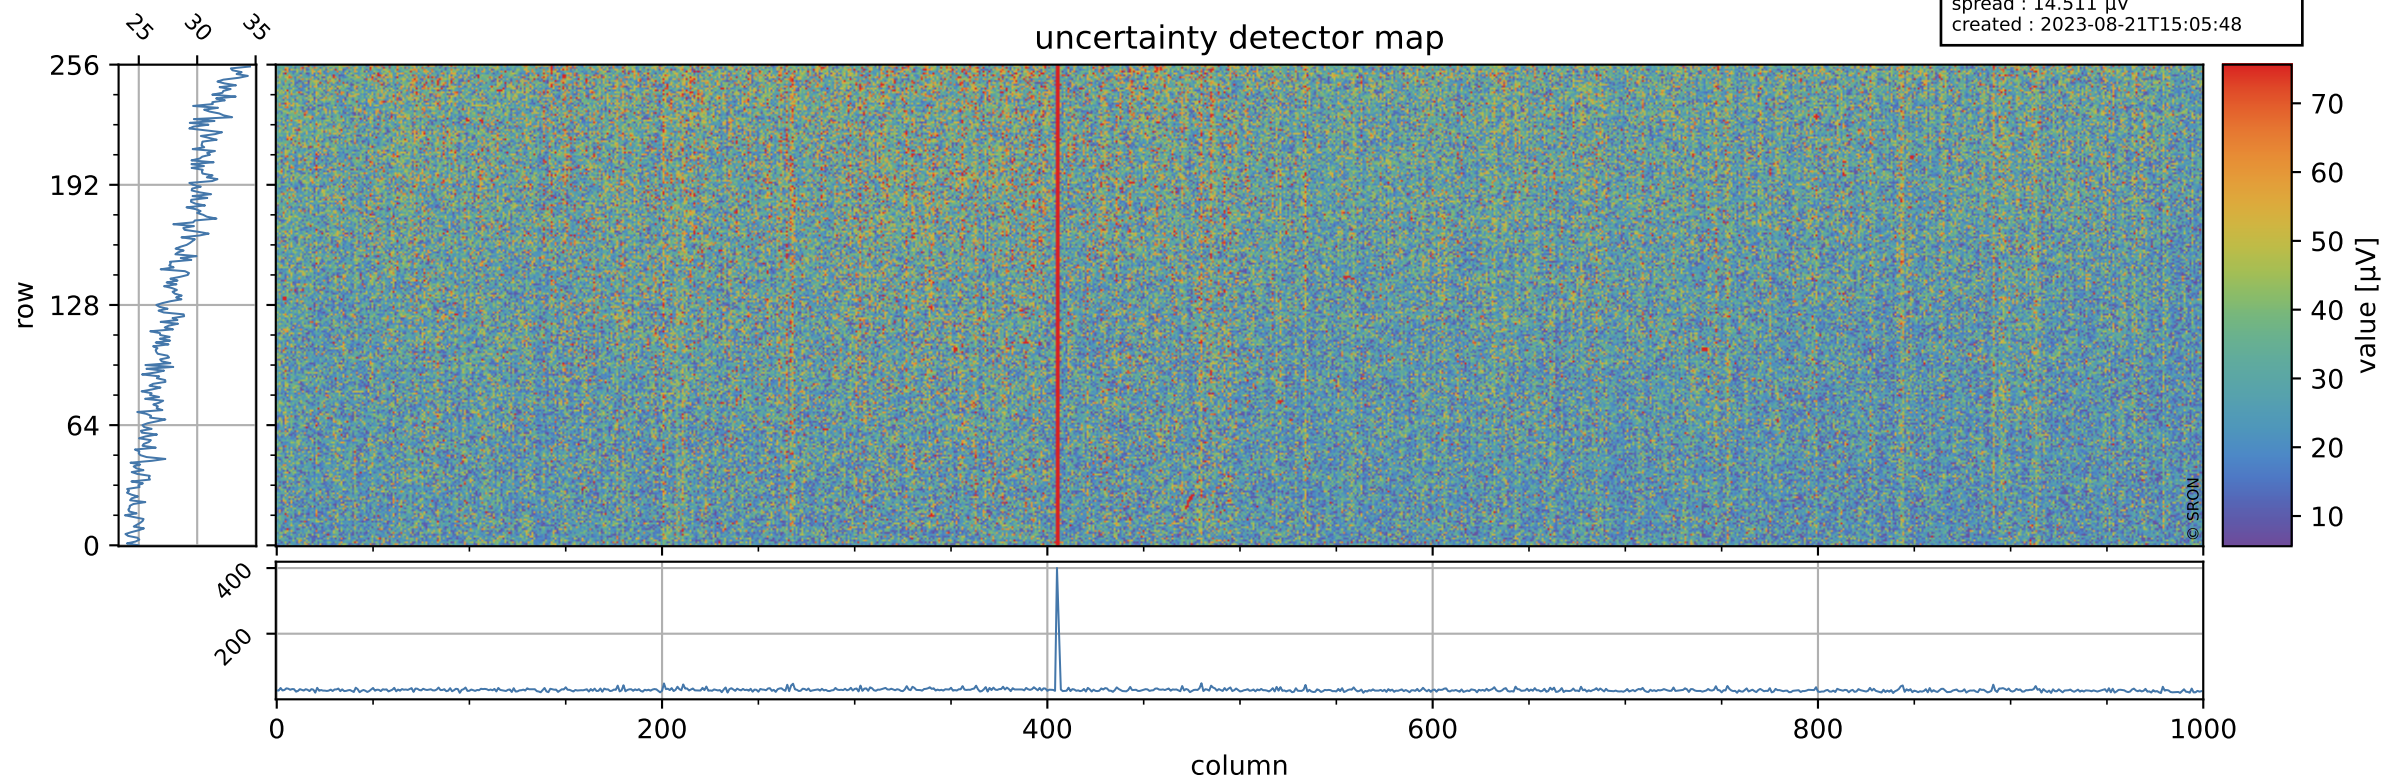

Tropomi SWIR offset (official)

orbits : 20 in [20722, 20767]
coverage : 2021-10-13 / 2021-10-16
median : 0.52595 V
spread : 0.035905 V
created : 2023-08-21T15:05:47

value detector map

Tropomi SWIR offset (official)

orbits : 20 in [20722, 20767]
coverage : 2021-10-13 / 2021-10-16
median : 28.395 μV
spread : 14.511 μV
created : 2023-08-21T15:05:48

Tropomi SWIR offset (official)

orbits : 20 in [20722, 20767]
coverage : 2021-10-13 / 2021-10-16
median : -0.063593 mV
spread : 0.39606 mV
created : 2023-08-21T15:05:48

value compared with SWIR offset CKD

Tropomi SWIR offset (official) ground-tracks of Sentinel-5P

orbits : 20 in [20722, 20767]
coverage : 2021-10-13 / 2021-10-16
created : 2023-08-21T15:05:49

Tropomi SWIR offset (official)

orbits : [2827, 20767]
coverage : 2018-04-30 / 2021-10-16
created : 2023-08-21T15:05:49

trend of detector median & temperatures