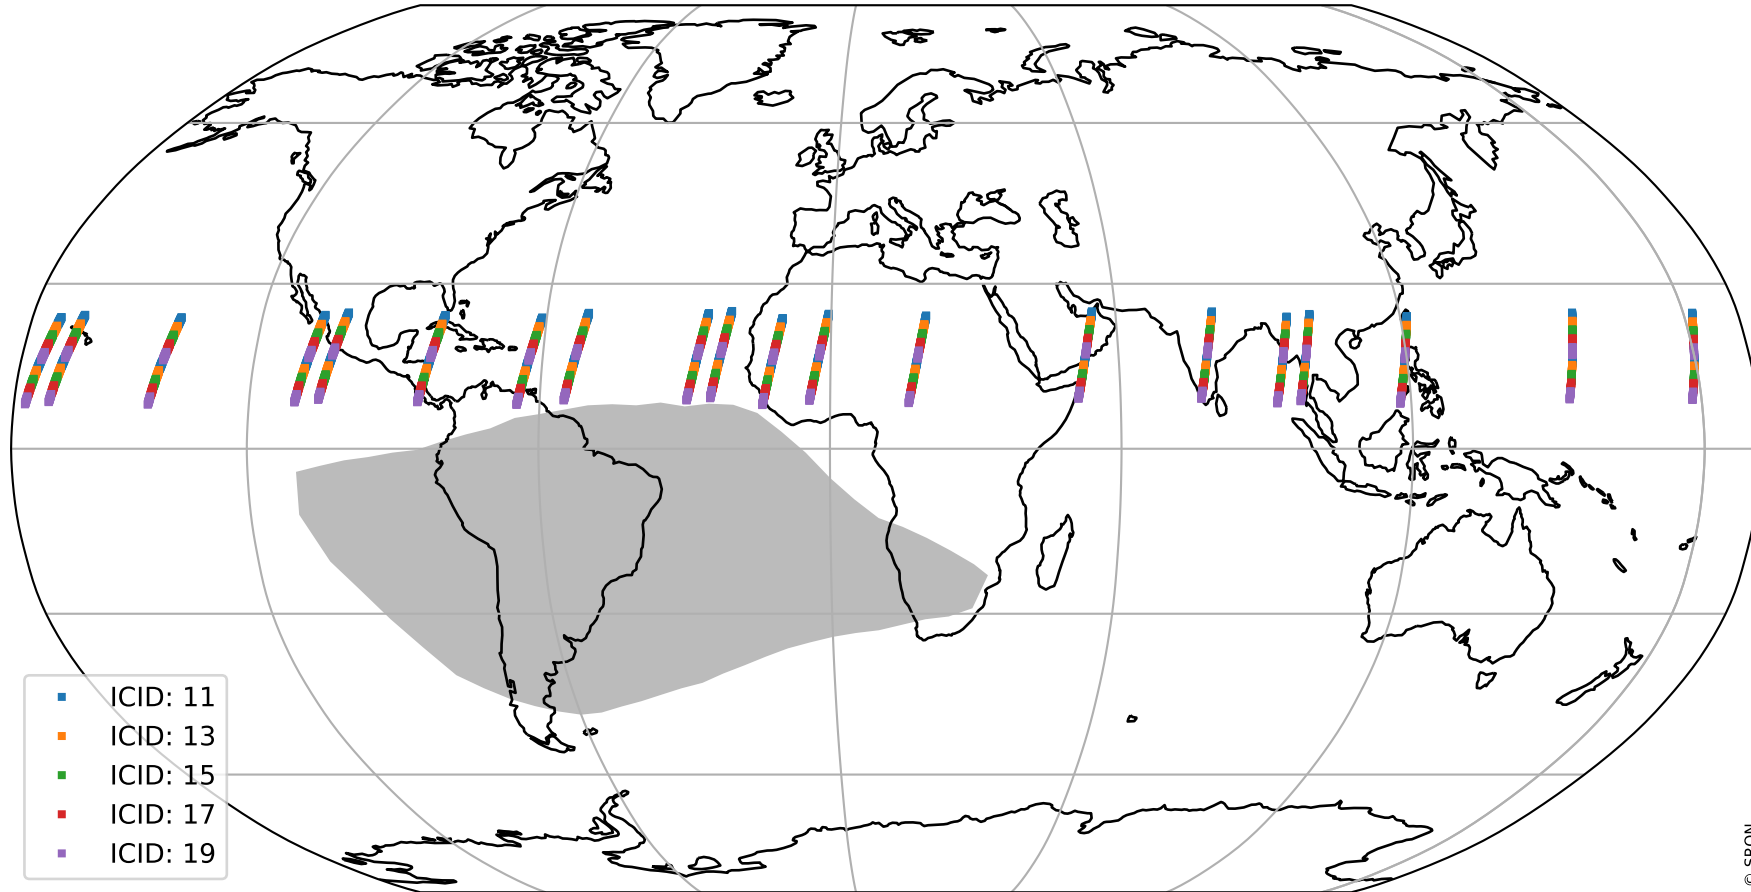

Tropomi SWIR offset (official)

orbits : 20 in [20722, 20767]
coverage : 2021-10-13 / 2021-10-16
median : 0.52595 V
spread : 0.035905 V
created : 2023-08-21T15:05:47

value detector map

Tropomi SWIR offset (official)

orbits : 20 in [20722, 20767]
coverage : 2021-10-13 / 2021-10-16
median : 28.395 μV
spread : 14.511 μV
created : 2023-08-21T15:05:48

Tropomi SWIR offset (official)

orbits : 20 in [20722, 20767]
coverage : 2021-10-13 / 2021-10-16
median : -0.063593 mV
spread : 0.39606 mV
created : 2023-08-21T15:05:48

value compared with SWIR offset CKD

Tropomi SWIR offset (official) ground-tracks of Sentinel-5P

orbits : 20 in [20722, 20767]
coverage : 2021-10-13 / 2021-10-16
created : 2023-08-21T15:05:49

Tropomi SWIR offset (official)

orbits : [2827, 20767]
coverage : 2018-04-30 / 2021-10-16
created : 2023-08-21T15:05:49

trend of detector median & temperatures