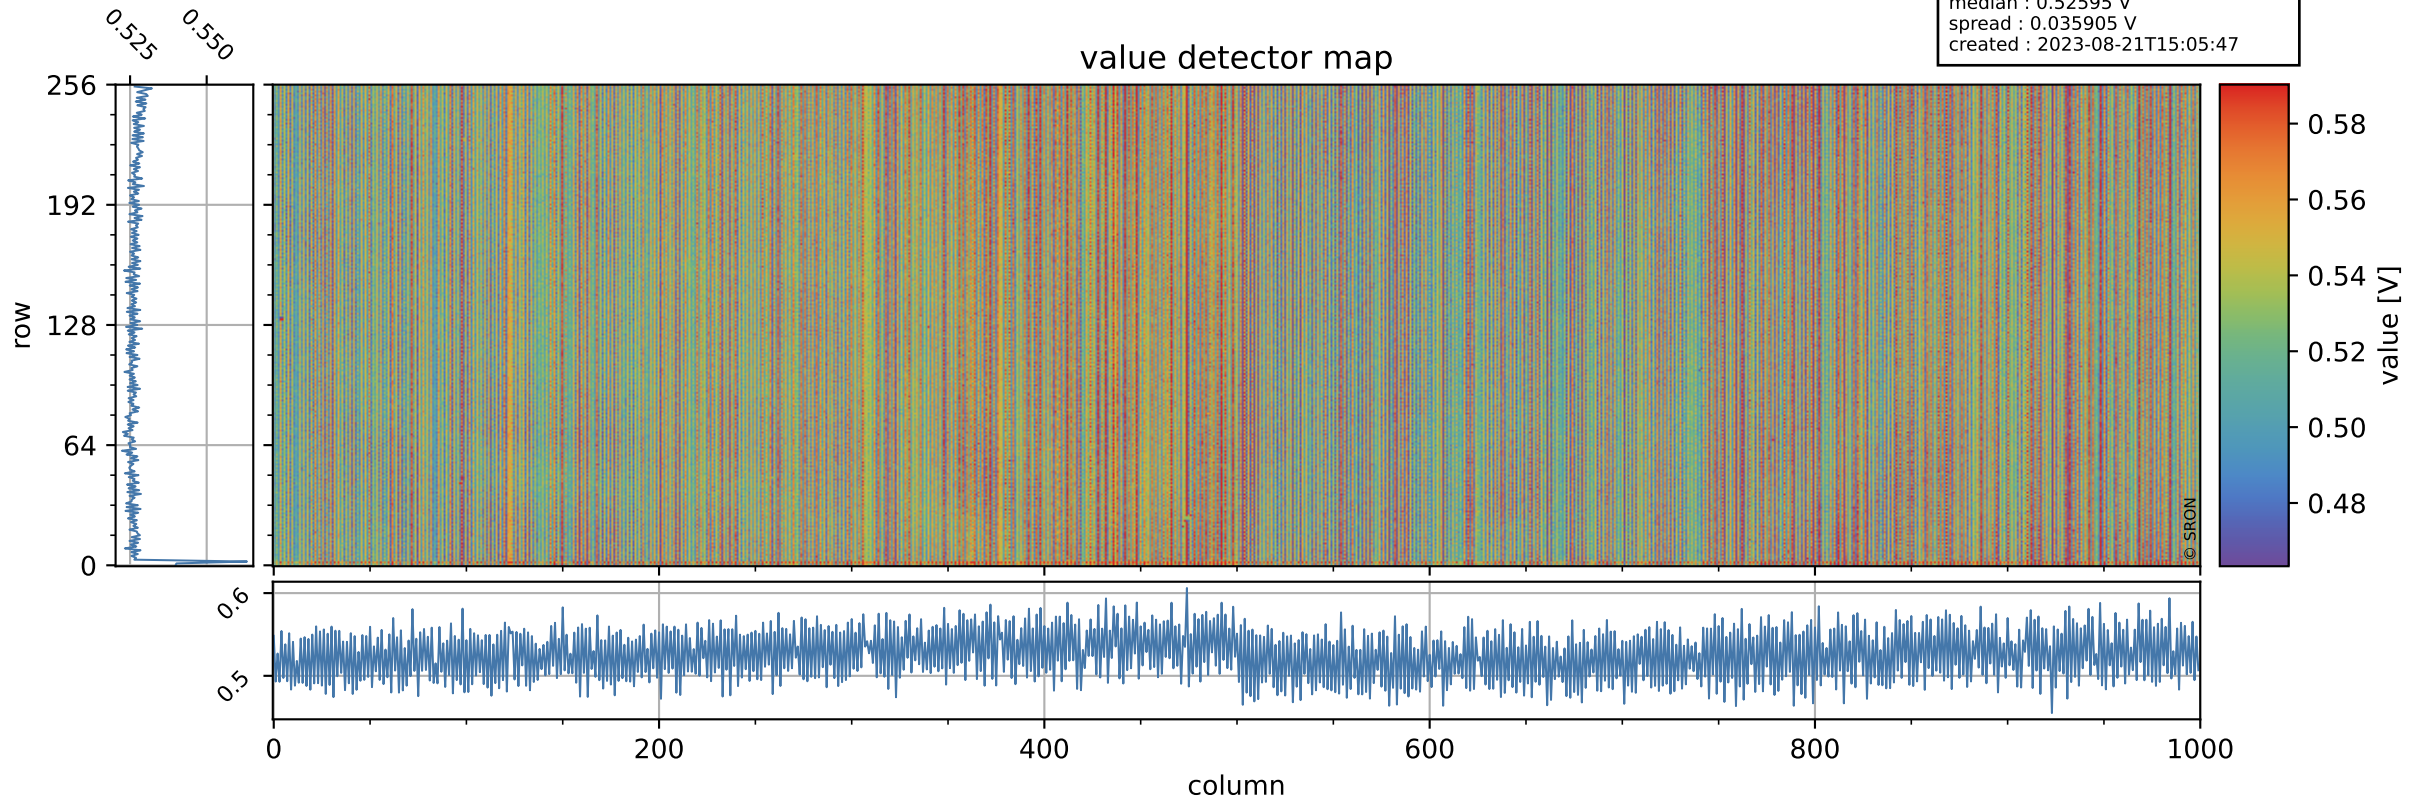

Tropomi SWIR offset (official)

orbits : 20 in [20722, 20767]
coverage : 2021-10-13 / 2021-10-16
median : 0.52595 V
spread : 0.035905 V
created : 2023-08-21T15:05:47

value detector map

Tropomi SWIR offset (official)

orbits : 20 in [20722, 20767]
coverage : 2021-10-13 / 2021-10-16
median : 28.395 μV
spread : 14.511 μV
created : 2023-08-21T15:05:48

Tropomi SWIR offset (official)

orbits : 20 in [20722, 20767]
coverage : 2021-10-13 / 2021-10-16
median : -0.063593 mV
spread : 0.39606 mV
created : 2023-08-21T15:05:48

value compared with SWIR offset CKD

Tropomi SWIR offset (official) ground-tracks of Sentinel-5P

orbits : 20 in [20722, 20767]
coverage : 2021-10-13 / 2021-10-16
created : 2023-08-21T15:05:49

Tropomi SWIR offset (official)

orbits : [2827, 20767]
coverage : 2018-04-30 / 2021-10-16
created : 2023-08-21T15:05:49

trend of detector median & temperatures