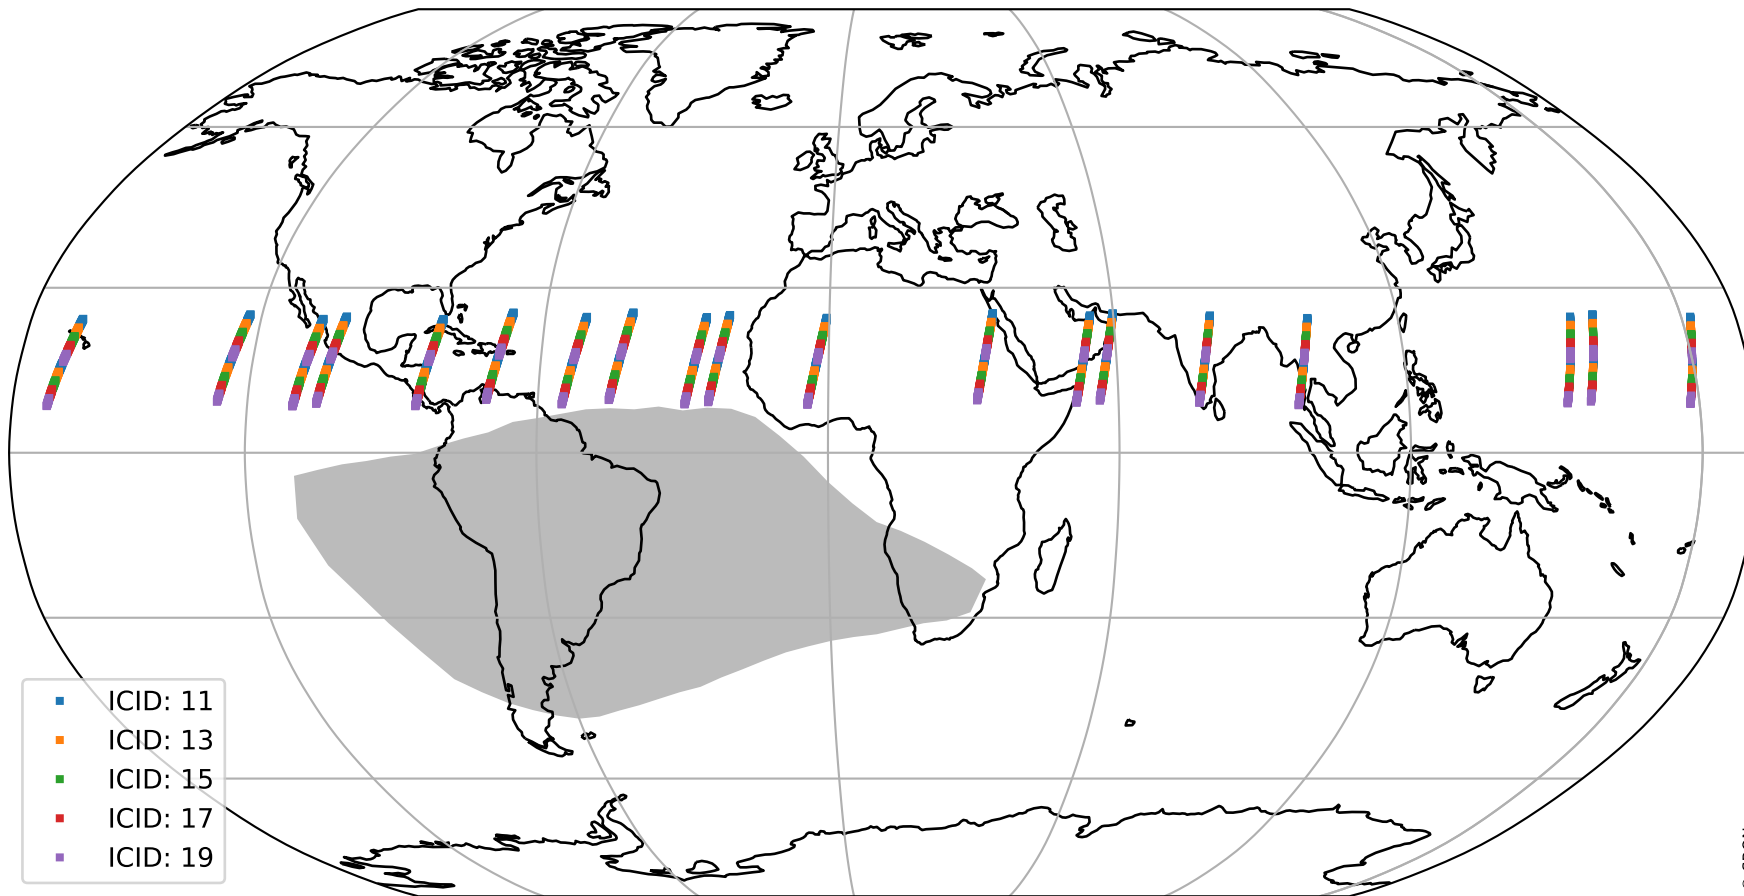

# Tropomi SWIR offset (official)

orbits : 19 in [20737, 20782]  
coverage : 2021-10-14 / 2021-10-17  
median : 28.346  $\mu\text{V}$   
spread : 14.429  $\mu\text{V}$   
created : 2023-08-21T15:05:51

# Tropomi SWIR offset (official)

orbits : 19 in [20737, 20782]  
coverage : 2021-10-14 / 2021-10-17  
median : -0.068979 mV  
spread : 0.39425 mV  
created : 2023-08-21T15:05:51

value compared with SWIR offset CKD

# Tropomi SWIR offset (official) ground-tracks of Sentinel-5P

orbits : 19 in [20737, 20782]  
coverage : 2021-10-14 / 2021-10-17  
created : 2023-08-21T15:05:52

# Tropomi SWIR offset (official)

orbits : [2827, 20782]  
coverage : 2018-04-30 / 2021-10-17  
created : 2023-08-21T15:05:52