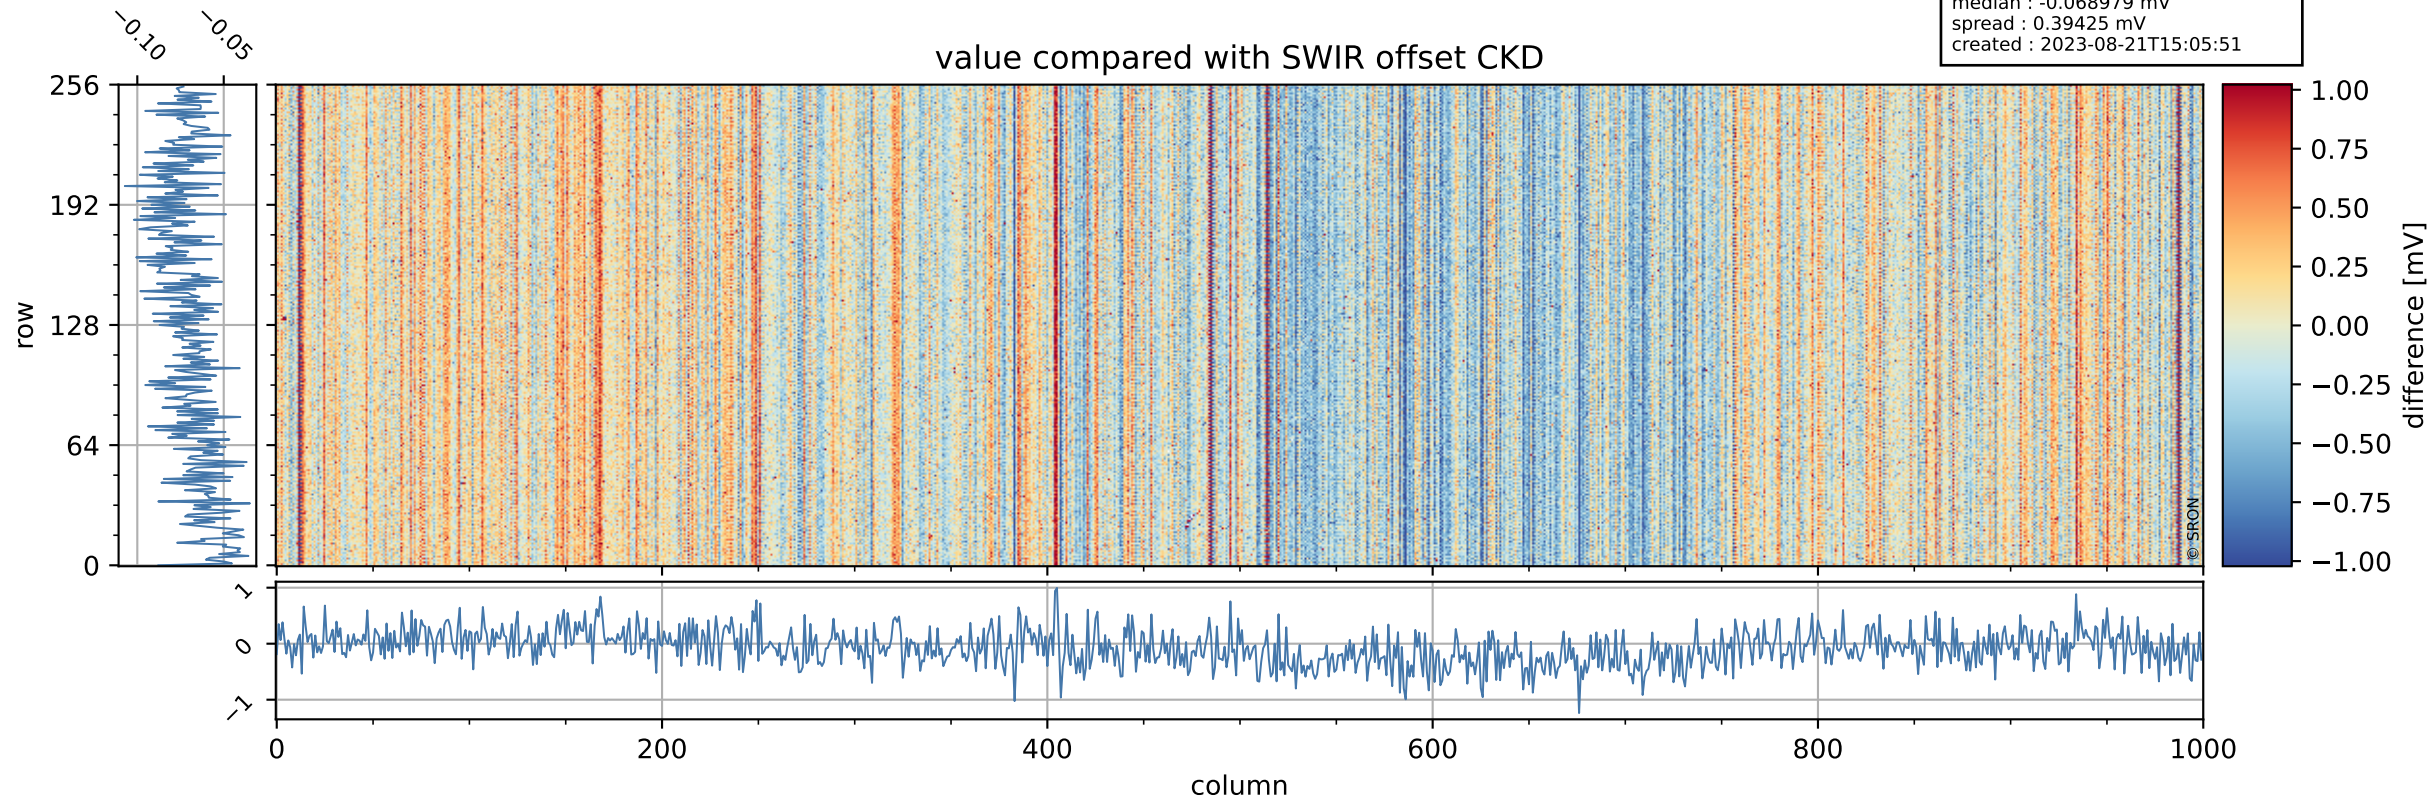

## value detector map

# Tropomi SWIR offset (official)

orbits : 19 in [20737, 20782]  
coverage : 2021-10-14 / 2021-10-17  
median : 28.346  $\mu\text{V}$   
spread : 14.429  $\mu\text{V}$   
created : 2023-08-21T15:05:51

# Tropomi SWIR offset (official)

orbits : 19 in [20737, 20782]  
coverage : 2021-10-14 / 2021-10-17  
median : -0.068979 mV  
spread : 0.39425 mV  
created : 2023-08-21T15:05:51

value compared with SWIR offset CKD

# Tropomi SWIR offset (official) ground-tracks of Sentinel-5P

orbits : 19 in [20737, 20782]  
coverage : 2021-10-14 / 2021-10-17  
created : 2023-08-21T15:05:52