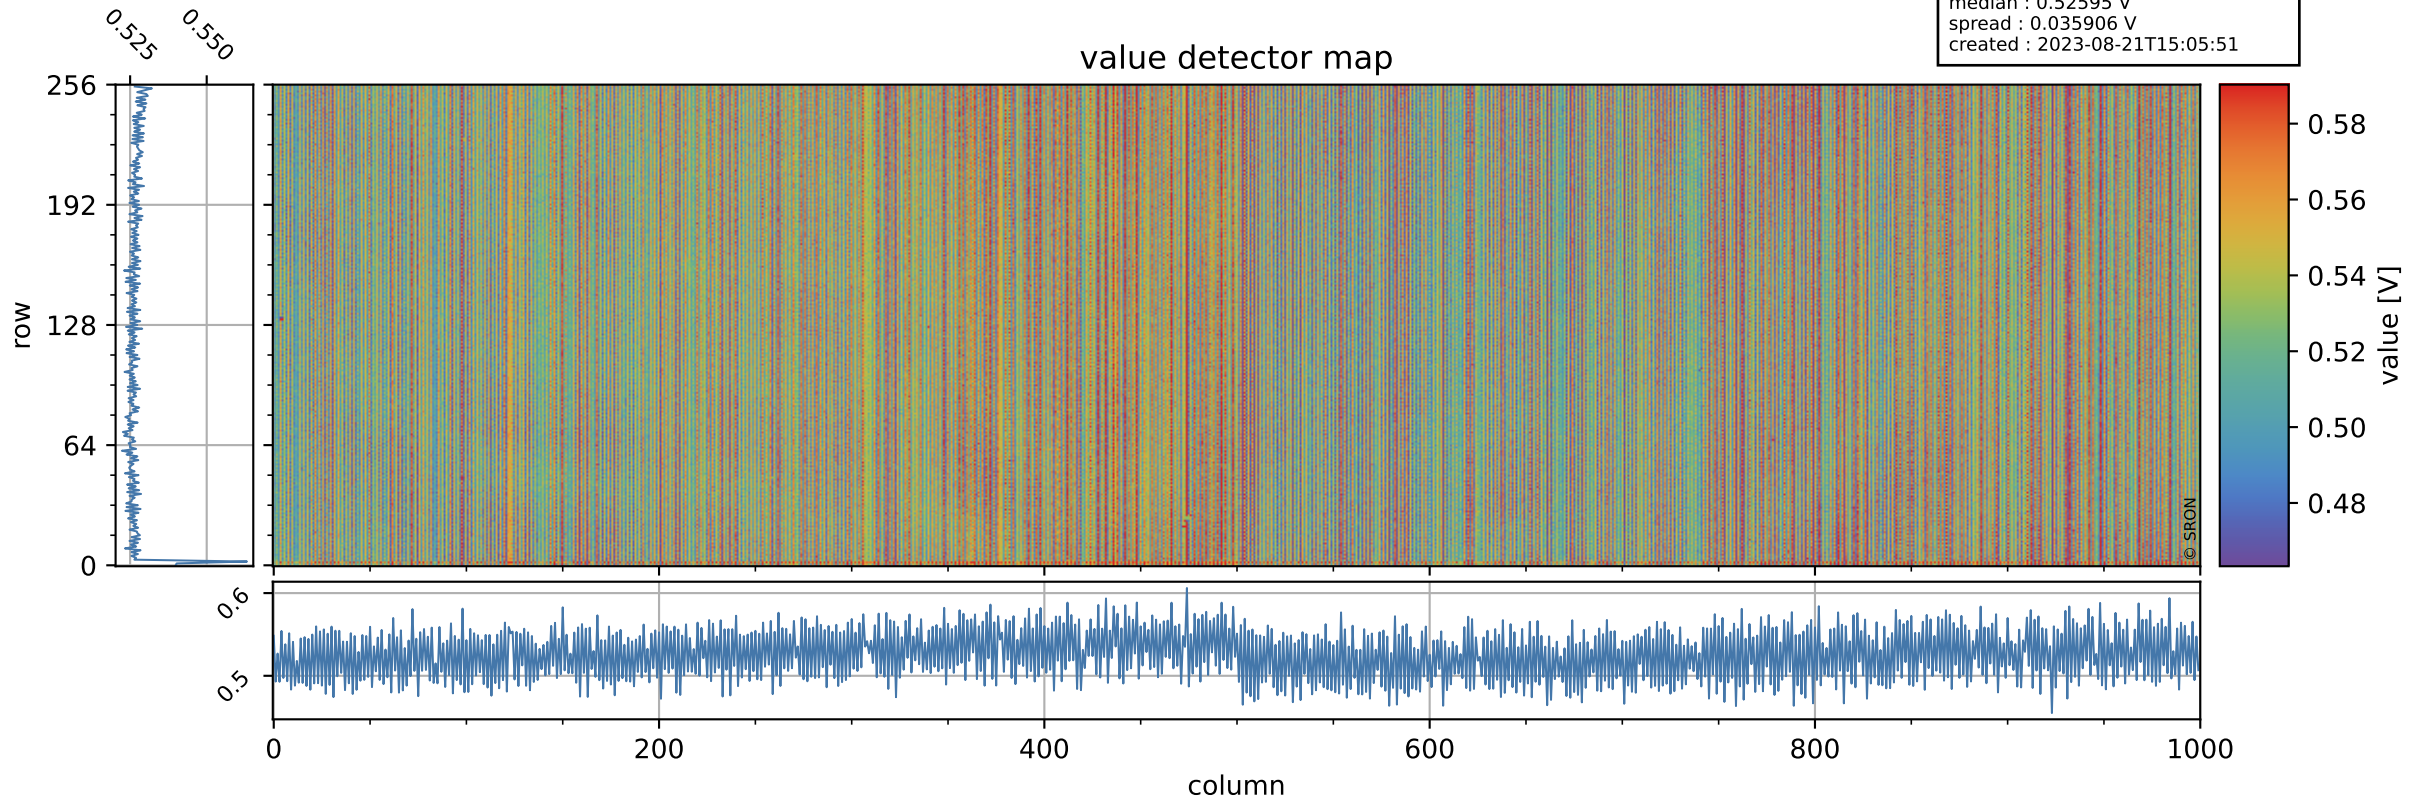

# Tropomi SWIR offset (official)

orbits : 19 in [20737, 20782]  
coverage : 2021-10-14 / 2021-10-17  
median : 0.52595 V  
spread : 0.035906 V  
created : 2023-08-21T15:05:51

## value detector map

# Tropomi SWIR offset (official)

orbits : 19 in [20737, 20782]  
coverage : 2021-10-14 / 2021-10-17  
median : 28.346  $\mu\text{V}$   
spread : 14.429  $\mu\text{V}$   
created : 2023-08-21T15:05:51

# Tropomi SWIR offset (official) ground-tracks of Sentinel-5P

orbits : 19 in [20737, 20782]  
coverage : 2021-10-14 / 2021-10-17  
created : 2023-08-21T15:05:52