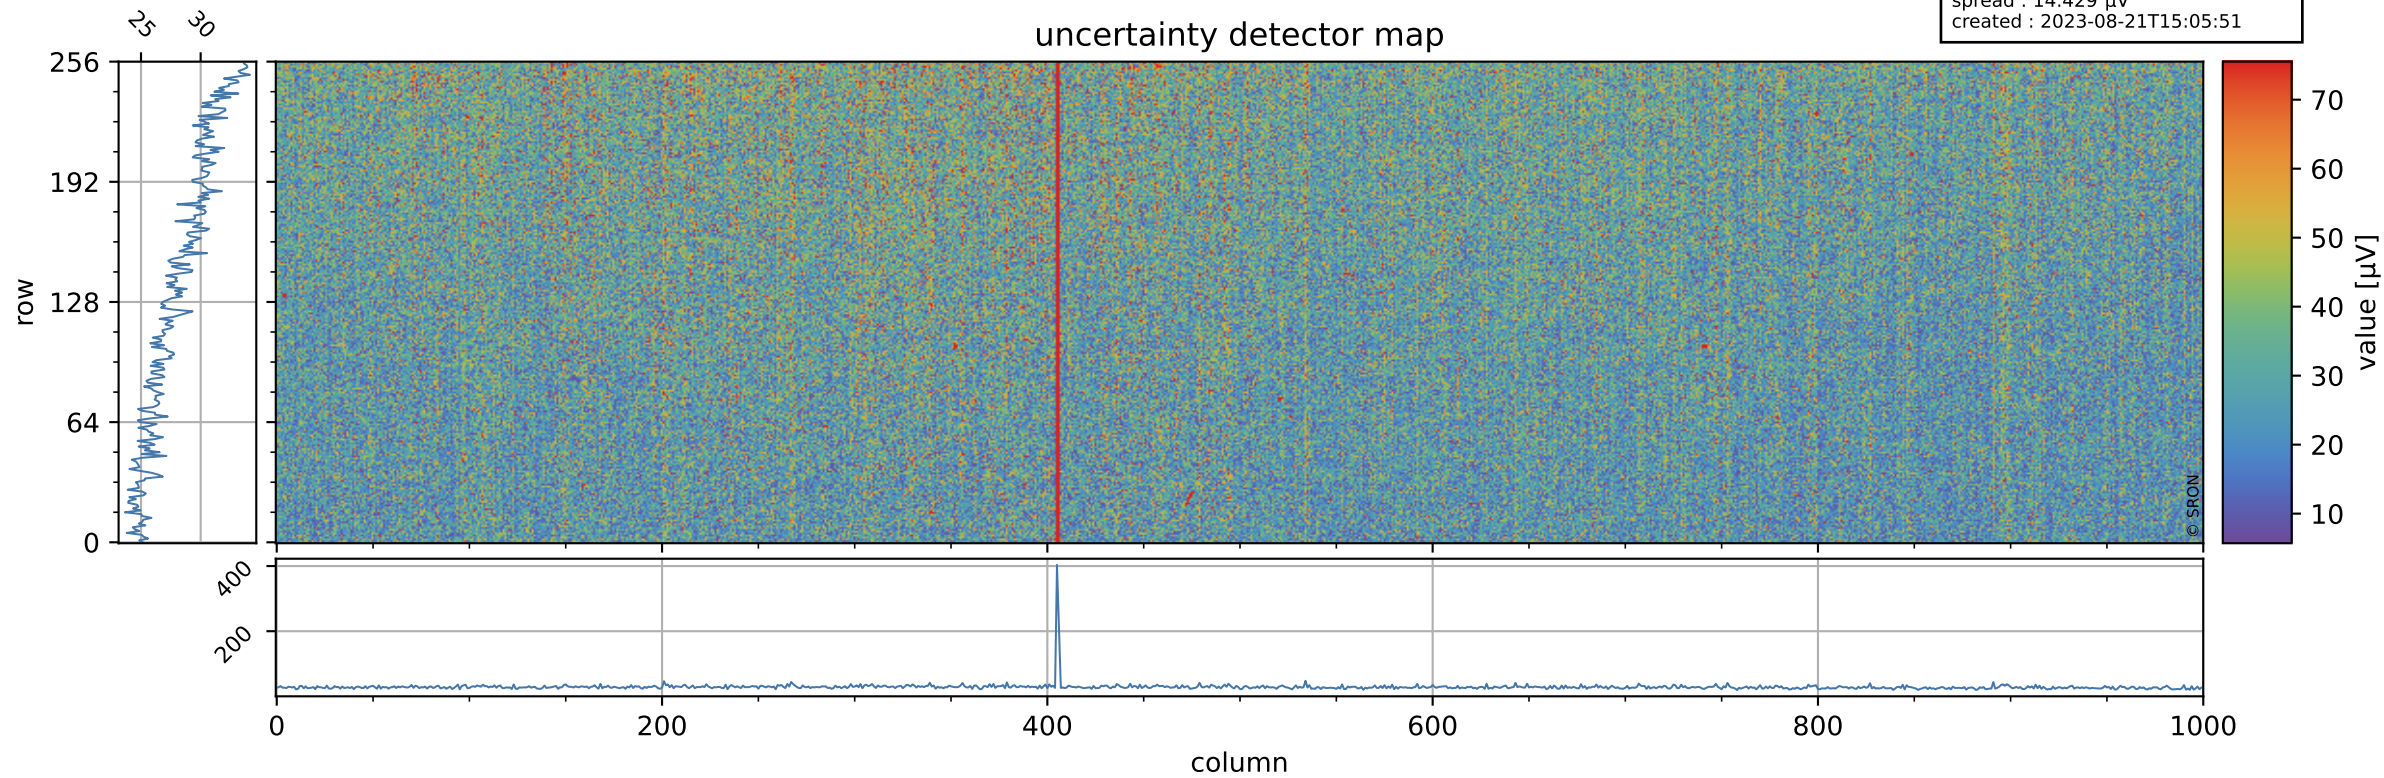

# Tropomi SWIR offset (official)

orbits : 19 in [20737, 20782]  
coverage : 2021-10-14 / 2021-10-17  
median : 0.52595 V  
spread : 0.035906 V  
created : 2023-08-21T15:05:51

## value detector map

# Tropomi SWIR offset (official)

orbits : 19 in [20737, 20782]  
coverage : 2021-10-14 / 2021-10-17  
median : 28.346  $\mu\text{V}$   
spread : 14.429  $\mu\text{V}$   
created : 2023-08-21T15:05:51

# Tropomi SWIR offset (official) ground-tracks of Sentinel-5P

orbits : 19 in [20737, 20782]  
coverage : 2021-10-14 / 2021-10-17  
created : 2023-08-21T15:05:52