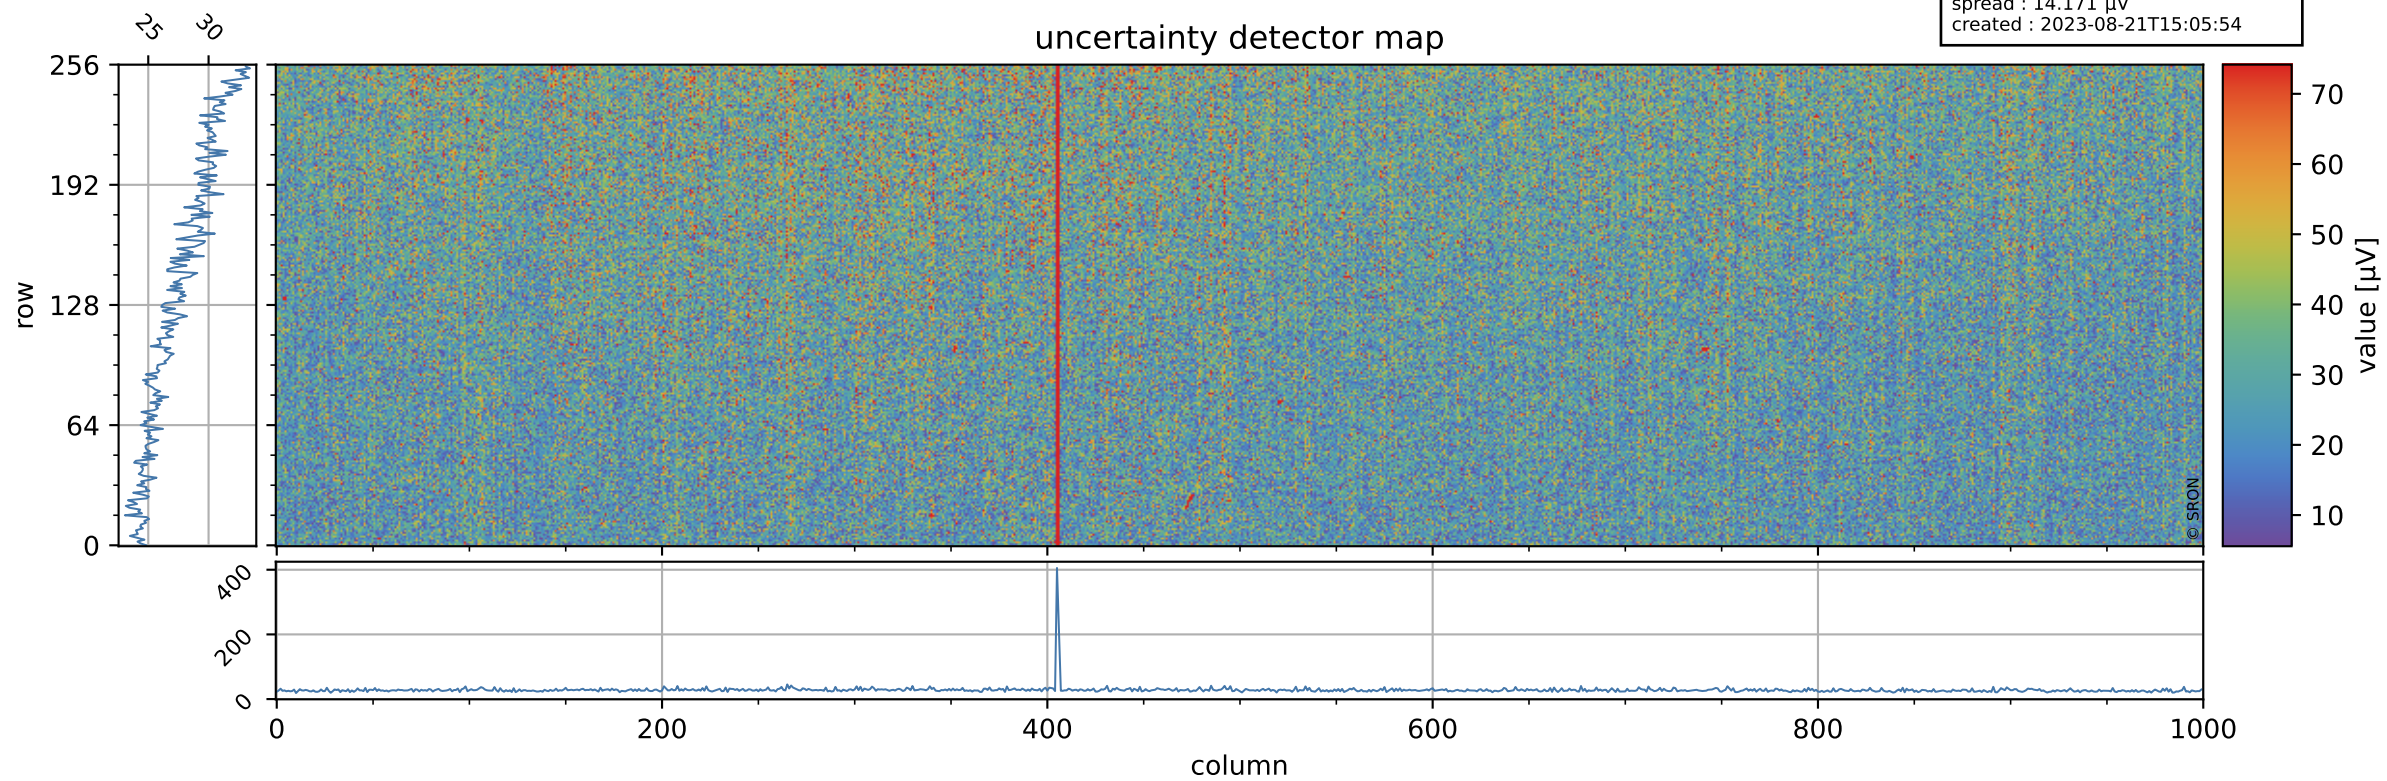

Tropomi SWIR offset (official)

orbits : 20 in [20752, 20797]
coverage : 2021-10-15 / 2021-10-18
median : 0.52595 V
spread : 0.035908 V
created : 2023-08-21T15:05:54

value detector map

Tropomi SWIR offset (official)

orbits : 20 in [20752, 20797]
coverage : 2021-10-15 / 2021-10-18
median : 27.802 μV
spread : 14.171 μV
created : 2023-08-21T15:05:54

Tropomi SWIR offset (official)

orbits : 20 in [20752, 20797]
coverage : 2021-10-15 / 2021-10-18
median : -0.058316 mV
spread : 0.39398 mV
created : 2023-08-21T15:05:54

value compared with SWIR offset CKD

Tropomi SWIR offset (official) ground-tracks of Sentinel-5P

orbits : 20 in [20752, 20797]
coverage : 2021-10-15 / 2021-10-18
created : 2023-08-21T15:05:55

Tropomi SWIR offset (official)

orbits : [2827, 20797]
coverage : 2018-04-30 / 2021-10-18
created : 2023-08-21T15:05:55

trend of detector median & temperatures