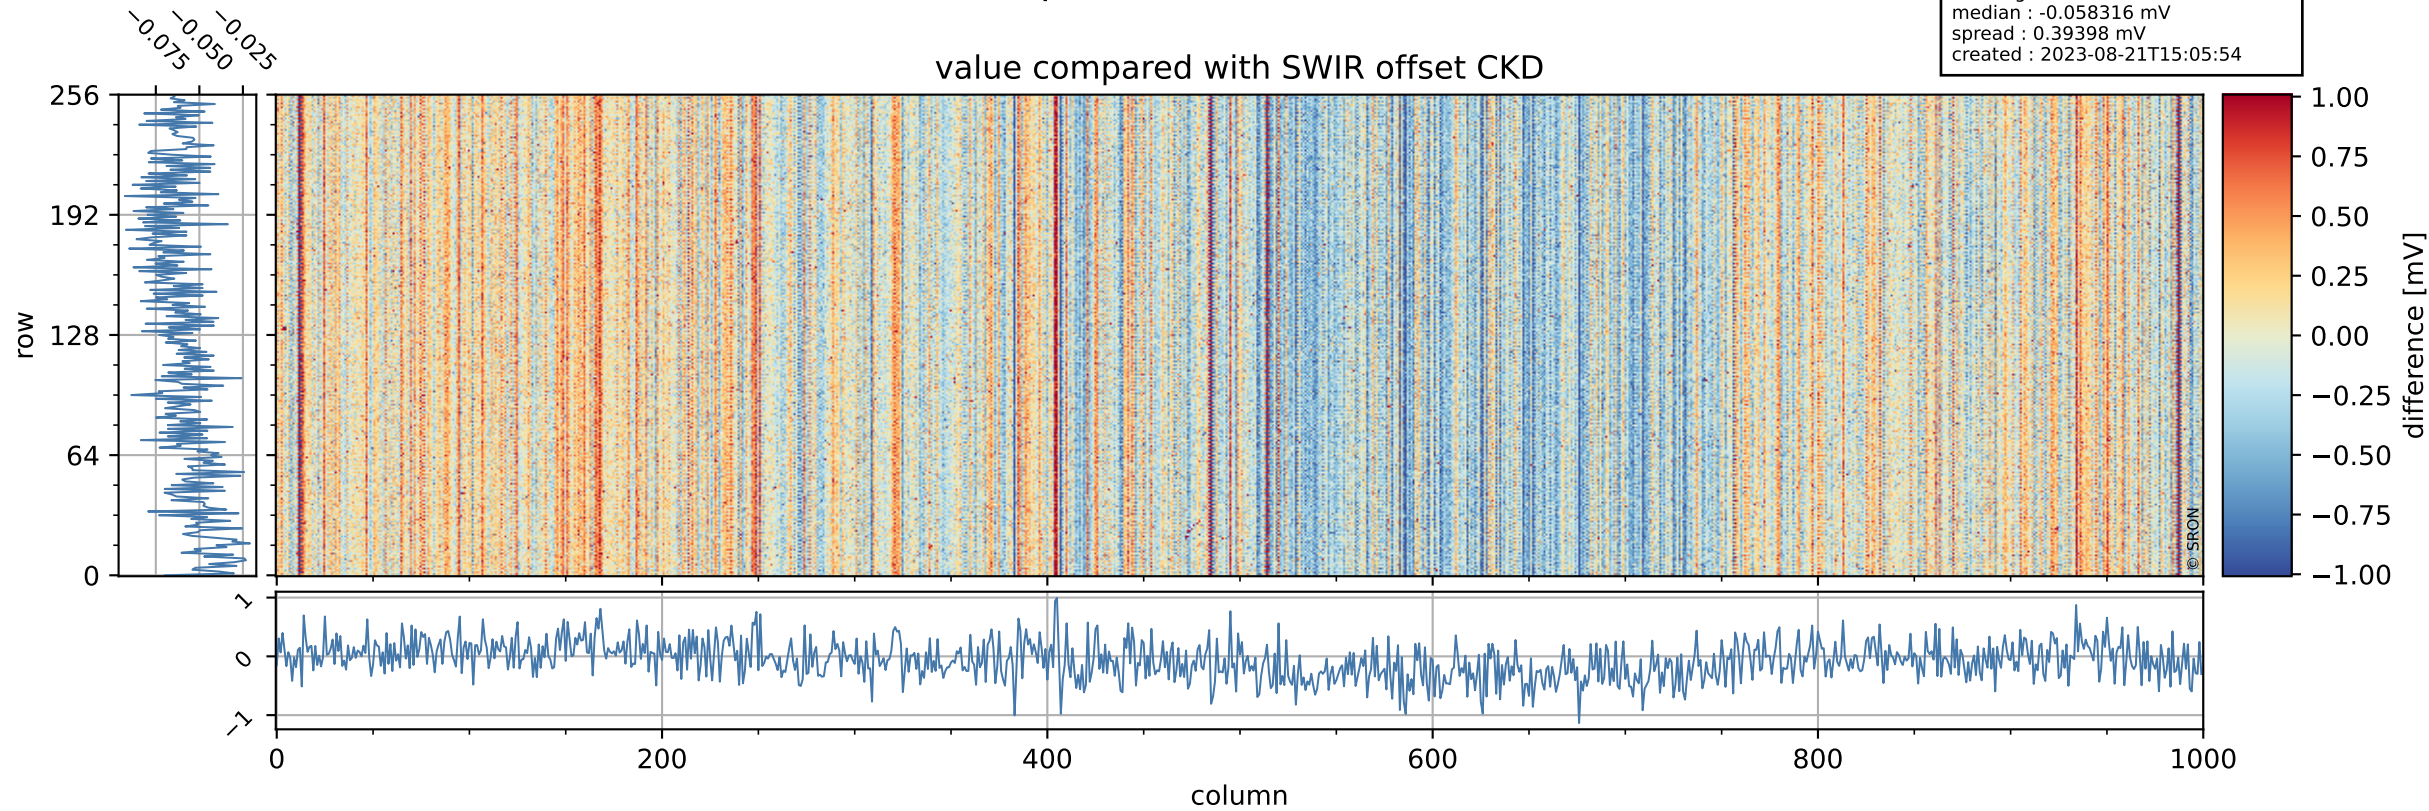

Tropomi SWIR offset (official)

orbits : 20 in [20752, 20797]
coverage : 2021-10-15 / 2021-10-18
median : 0.52595 V
spread : 0.035908 V
created : 2023-08-21T15:05:54

value detector map

Tropomi SWIR offset (official)

orbits : 20 in [20752, 20797]
coverage : 2021-10-15 / 2021-10-18
median : 27.802 μV
spread : 14.171 μV
created : 2023-08-21T15:05:54

Tropomi SWIR offset (official)

orbits : 20 in [20752, 20797]
coverage : 2021-10-15 / 2021-10-18
median : -0.058316 mV
spread : 0.39398 mV
created : 2023-08-21T15:05:54

value compared with SWIR offset CKD

Tropomi SWIR offset (official) ground-tracks of Sentinel-5P

orbits : 20 in [20752, 20797]
coverage : 2021-10-15 / 2021-10-18
created : 2023-08-21T15:05:55

Tropomi SWIR offset (official)

orbits : [2827, 20797]
coverage : 2018-04-30 / 2021-10-18
created : 2023-08-21T15:05:55

trend of detector median & temperatures