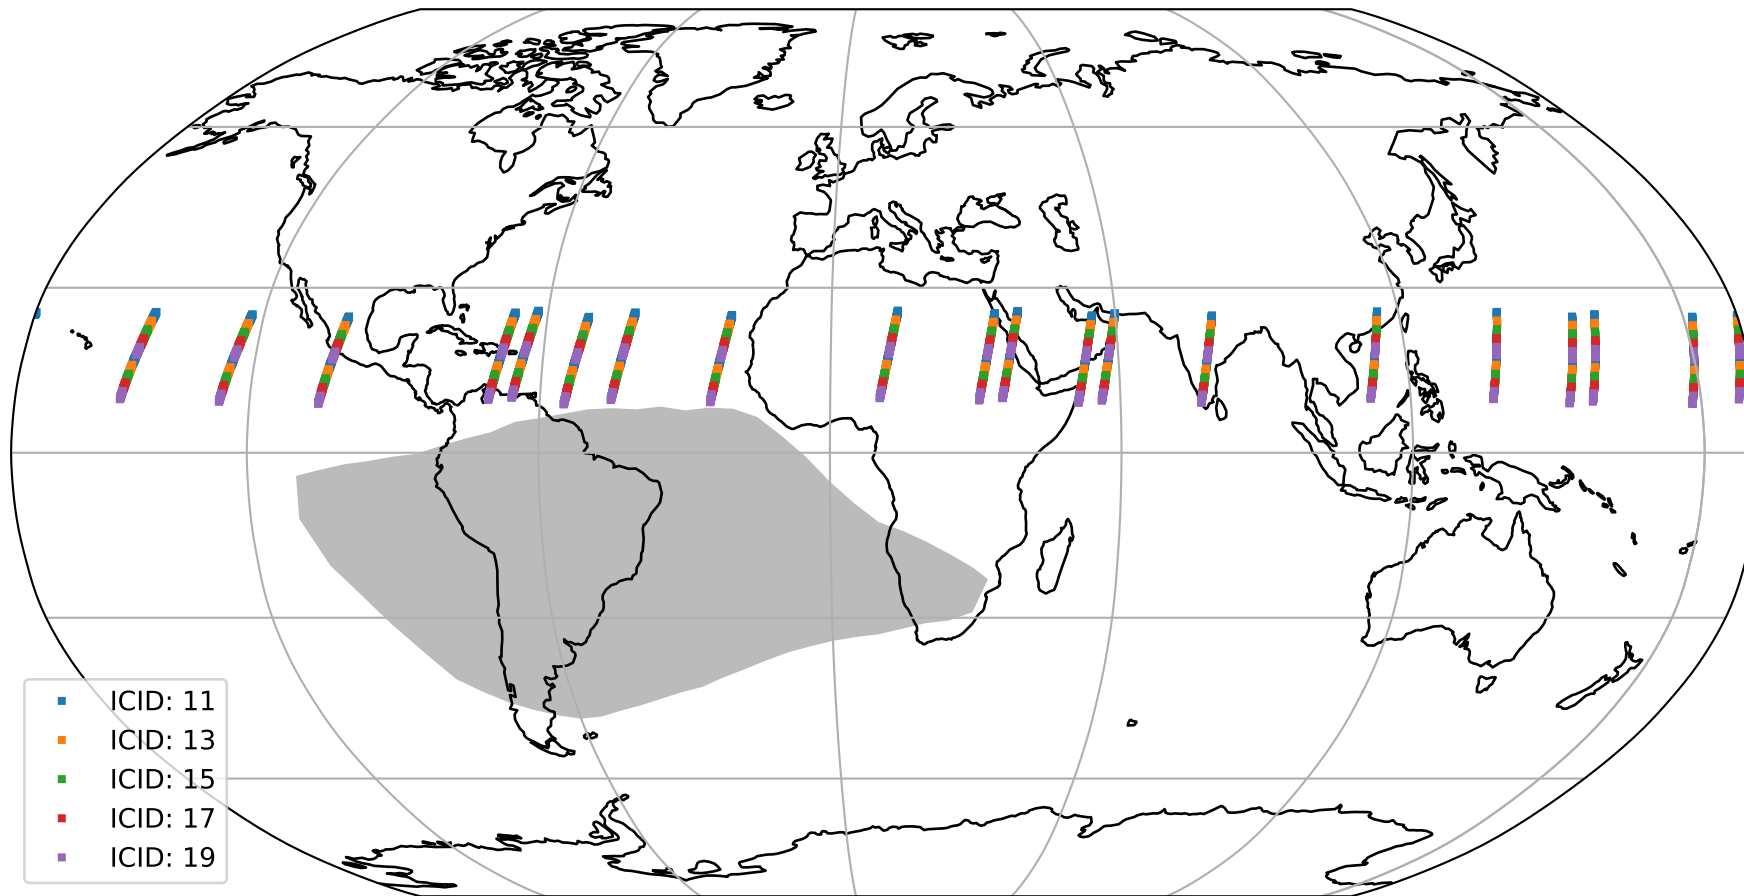

Tropomi SWIR offset (official)

orbits : 20 in [20752, 20797]
coverage : 2021-10-15 / 2021-10-18
median : 0.52595 V
spread : 0.035908 V
created : 2023-08-21T15:05:54

value detector map

Tropomi SWIR offset (official)

orbits : 20 in [20752, 20797]
coverage : 2021-10-15 / 2021-10-18
median : 27.802 μV
spread : 14.171 μV
created : 2023-08-21T15:05:54

Tropomi SWIR offset (official)

orbits : 20 in [20752, 20797]
coverage : 2021-10-15 / 2021-10-18
median : -0.058316 mV
spread : 0.39398 mV
created : 2023-08-21T15:05:54

value compared with SWIR offset CKD

Tropomi SWIR offset (official) ground-tracks of Sentinel-5P

orbits : 20 in [20752, 20797]
coverage : 2021-10-15 / 2021-10-18
created : 2023-08-21T15:05:55

Tropomi SWIR offset (official)

orbits : [2827, 20797]
coverage : 2018-04-30 / 2021-10-18
created : 2023-08-21T15:05:55

trend of detector median & temperatures