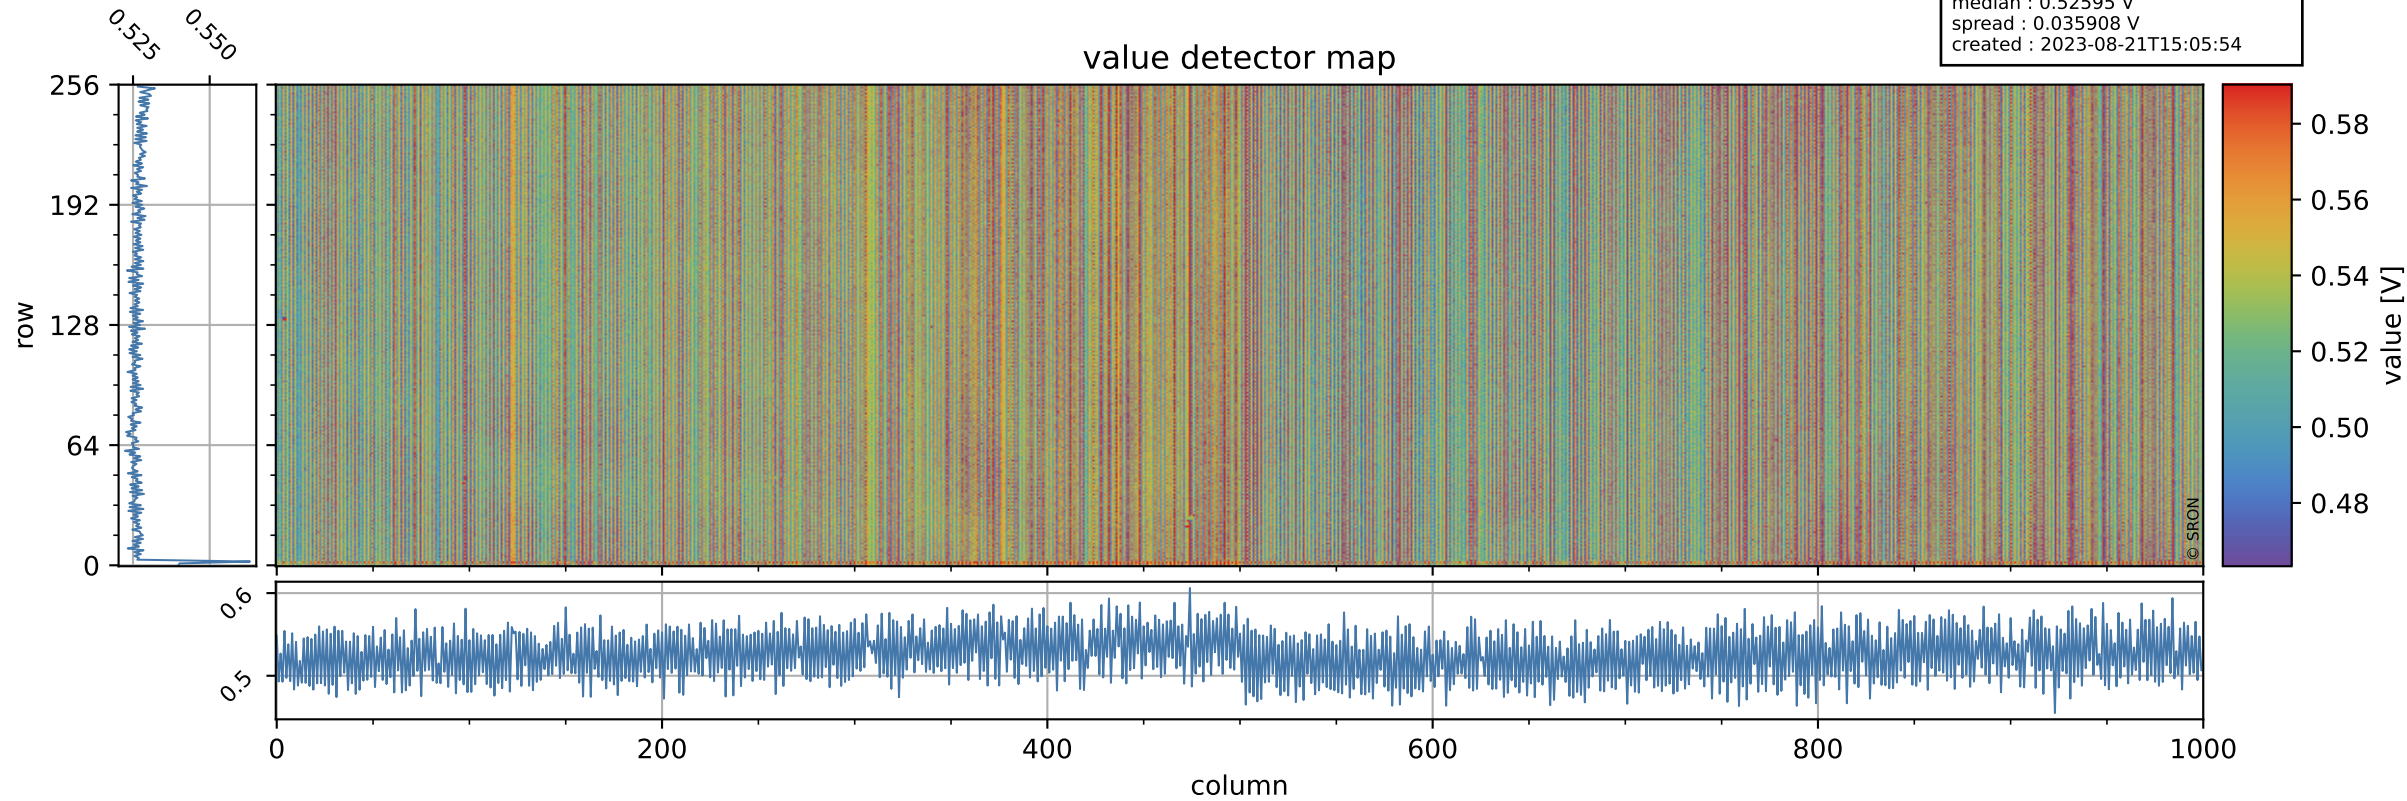

Tropomi SWIR offset (official)

orbits : 20 in [20752, 20797]
coverage : 2021-10-15 / 2021-10-18
median : 0.52595 V
spread : 0.035908 V
created : 2023-08-21T15:05:54

value detector map

Tropomi SWIR offset (official)

orbits : 20 in [20752, 20797]
coverage : 2021-10-15 / 2021-10-18
median : 27.802 μV
spread : 14.171 μV
created : 2023-08-21T15:05:54

Tropomi SWIR offset (official)

orbits : 20 in [20752, 20797]
coverage : 2021-10-15 / 2021-10-18
median : -0.058316 mV
spread : 0.39398 mV
created : 2023-08-21T15:05:54

value compared with SWIR offset CKD

Tropomi SWIR offset (official) ground-tracks of Sentinel-5P

orbits : 20 in [20752, 20797]
coverage : 2021-10-15 / 2021-10-18
created : 2023-08-21T15:05:55

Tropomi SWIR offset (official)

orbits : [2827, 20797]
coverage : 2018-04-30 / 2021-10-18
created : 2023-08-21T15:05:55

trend of detector median & temperatures