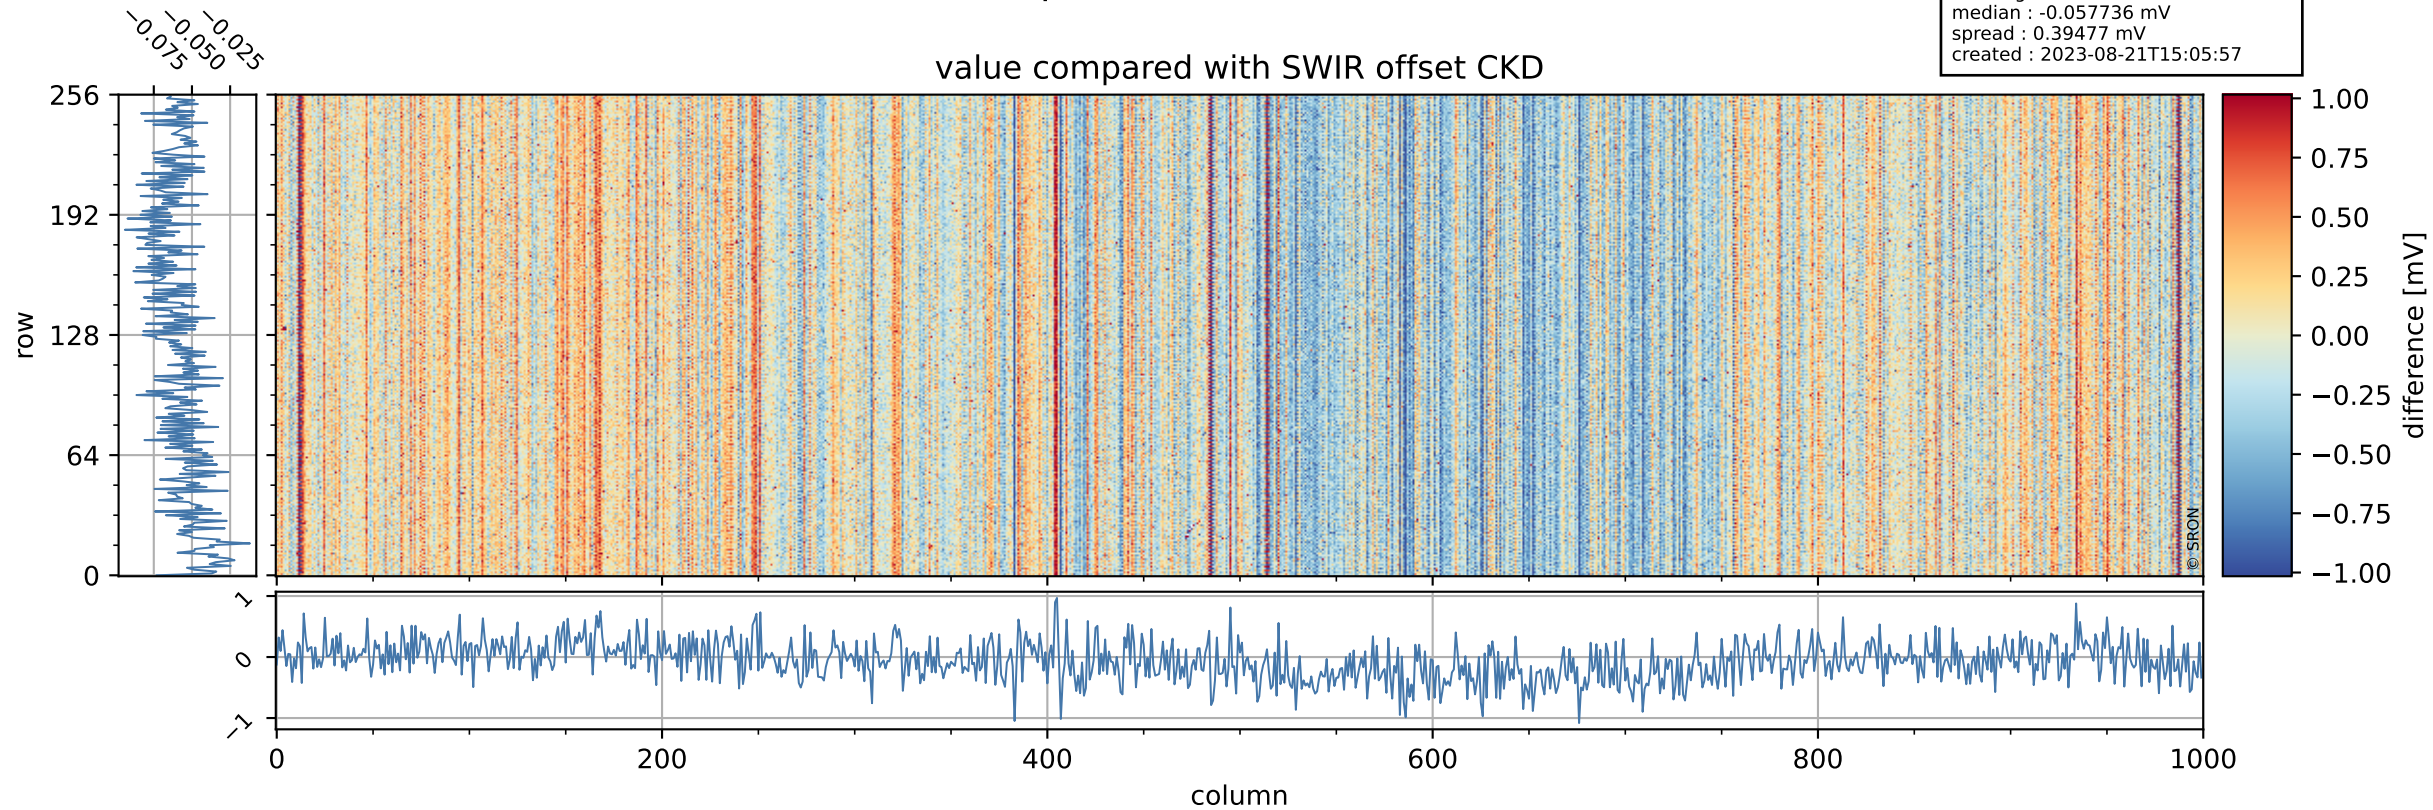

Tropomi SWIR offset (official)

orbits : 19 in [20767, 20812]
coverage : 2021-10-16 / 2021-10-19
median : 0.52596 V
spread : 0.03591 V
created : 2023-08-21T15:05:57

value detector map

Tropomi SWIR offset (official)

orbits : 19 in [20767, 20812]
coverage : 2021-10-16 / 2021-10-19
median : 27.554 μV
spread : 13.983 μV
created : 2023-08-21T15:05:57

Tropomi SWIR offset (official)

orbits : 19 in [20767, 20812]
coverage : 2021-10-16 / 2021-10-19
median : -0.057736 mV
spread : 0.39477 mV
created : 2023-08-21T15:05:57

value compared with SWIR offset CKD

Tropomi SWIR offset (official) ground-tracks of Sentinel-5P

orbits : 19 in [20767, 20812]
coverage : 2021-10-16 / 2021-10-19
created : 2023-08-21T15:05:58

Tropomi SWIR offset (official)

orbits : [2827, 20812]
coverage : 2018-04-30 / 2021-10-19
created : 2023-08-21T15:05:58

trend of detector median & temperatures