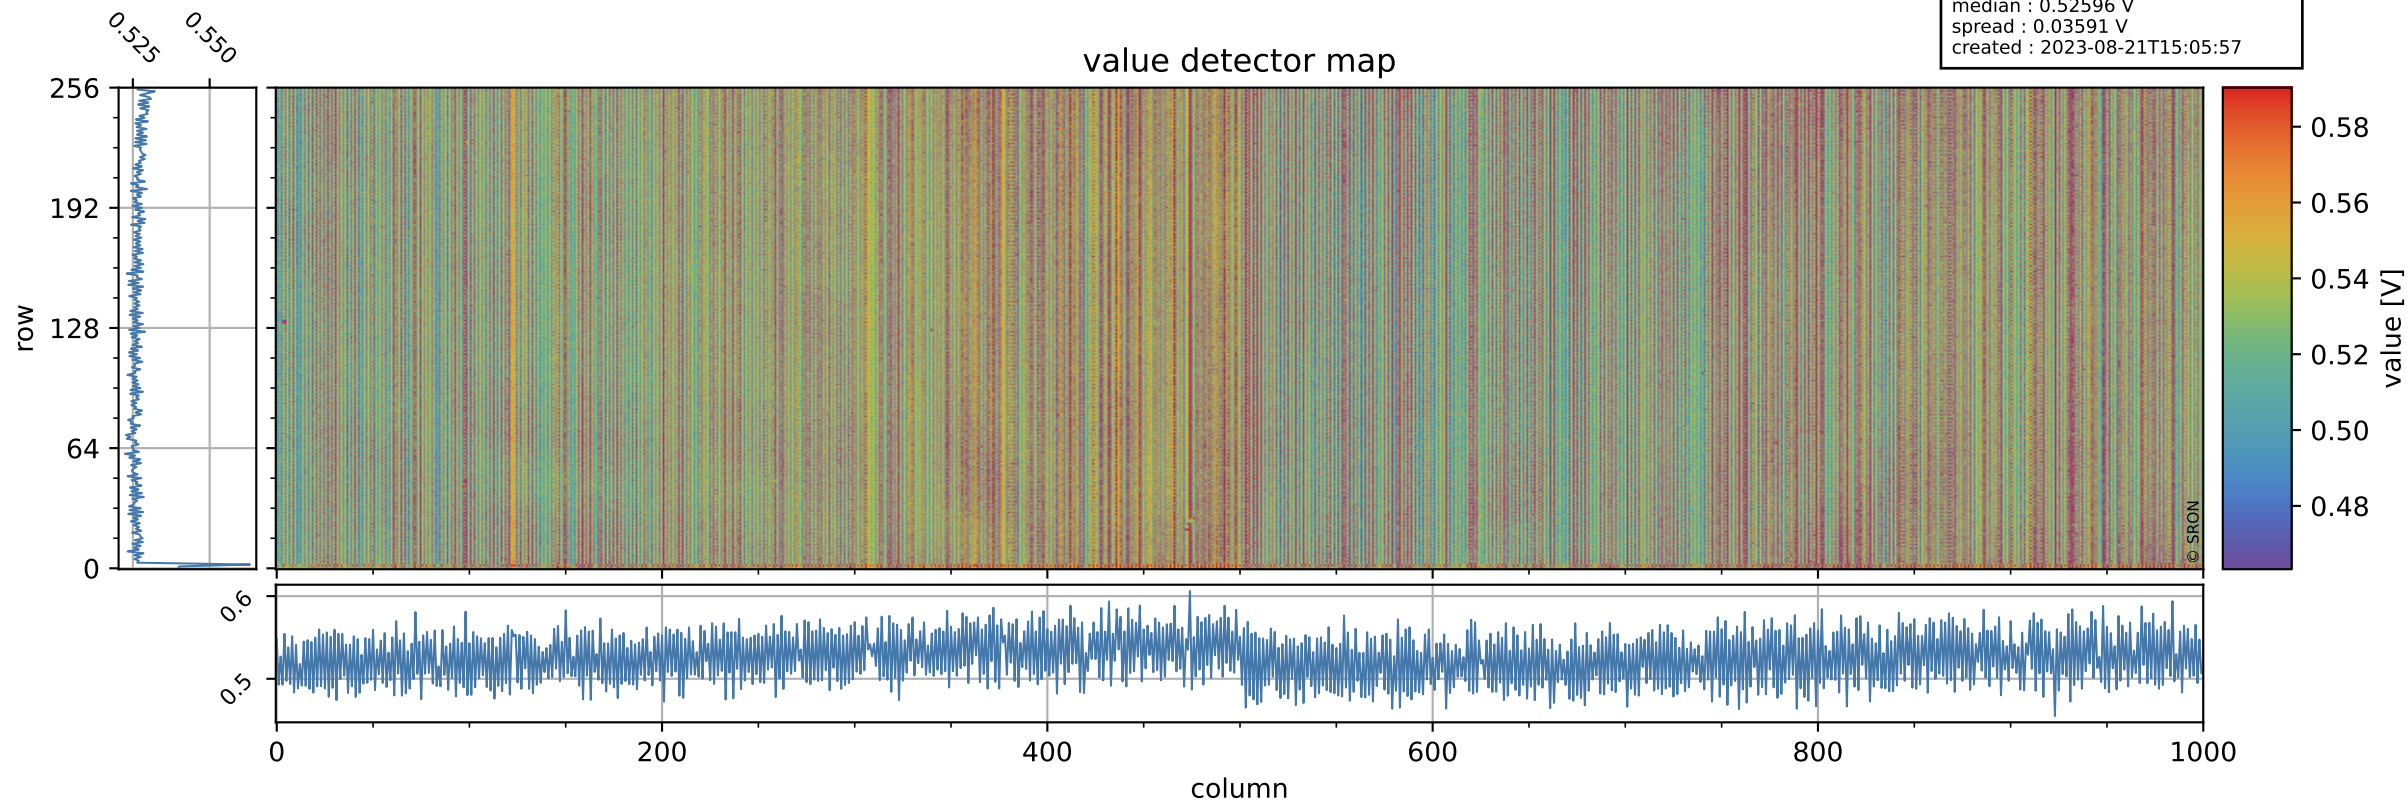

Tropomi SWIR offset (official)

orbits : 19 in [20767, 20812]
coverage : 2021-10-16 / 2021-10-19
median : 0.52596 V
spread : 0.03591 V
created : 2023-08-21T15:05:57

value detector map

Tropomi SWIR offset (official)

orbits : 19 in [20767, 20812]
coverage : 2021-10-16 / 2021-10-19
median : 27.554 μV
spread : 13.983 μV
created : 2023-08-21T15:05:57

Tropomi SWIR offset (official)

orbits : 19 in [20767, 20812]
coverage : 2021-10-16 / 2021-10-19
median : -0.057736 mV
spread : 0.39477 mV
created : 2023-08-21T15:05:57

value compared with SWIR offset CKD

Tropomi SWIR offset (official) ground-tracks of Sentinel-5P

orbits : 19 in [20767, 20812]
coverage : 2021-10-16 / 2021-10-19
created : 2023-08-21T15:05:58

Tropomi SWIR offset (official)

orbits : [2827, 20812]
coverage : 2018-04-30 / 2021-10-19
created : 2023-08-21T15:05:58

trend of detector median & temperatures