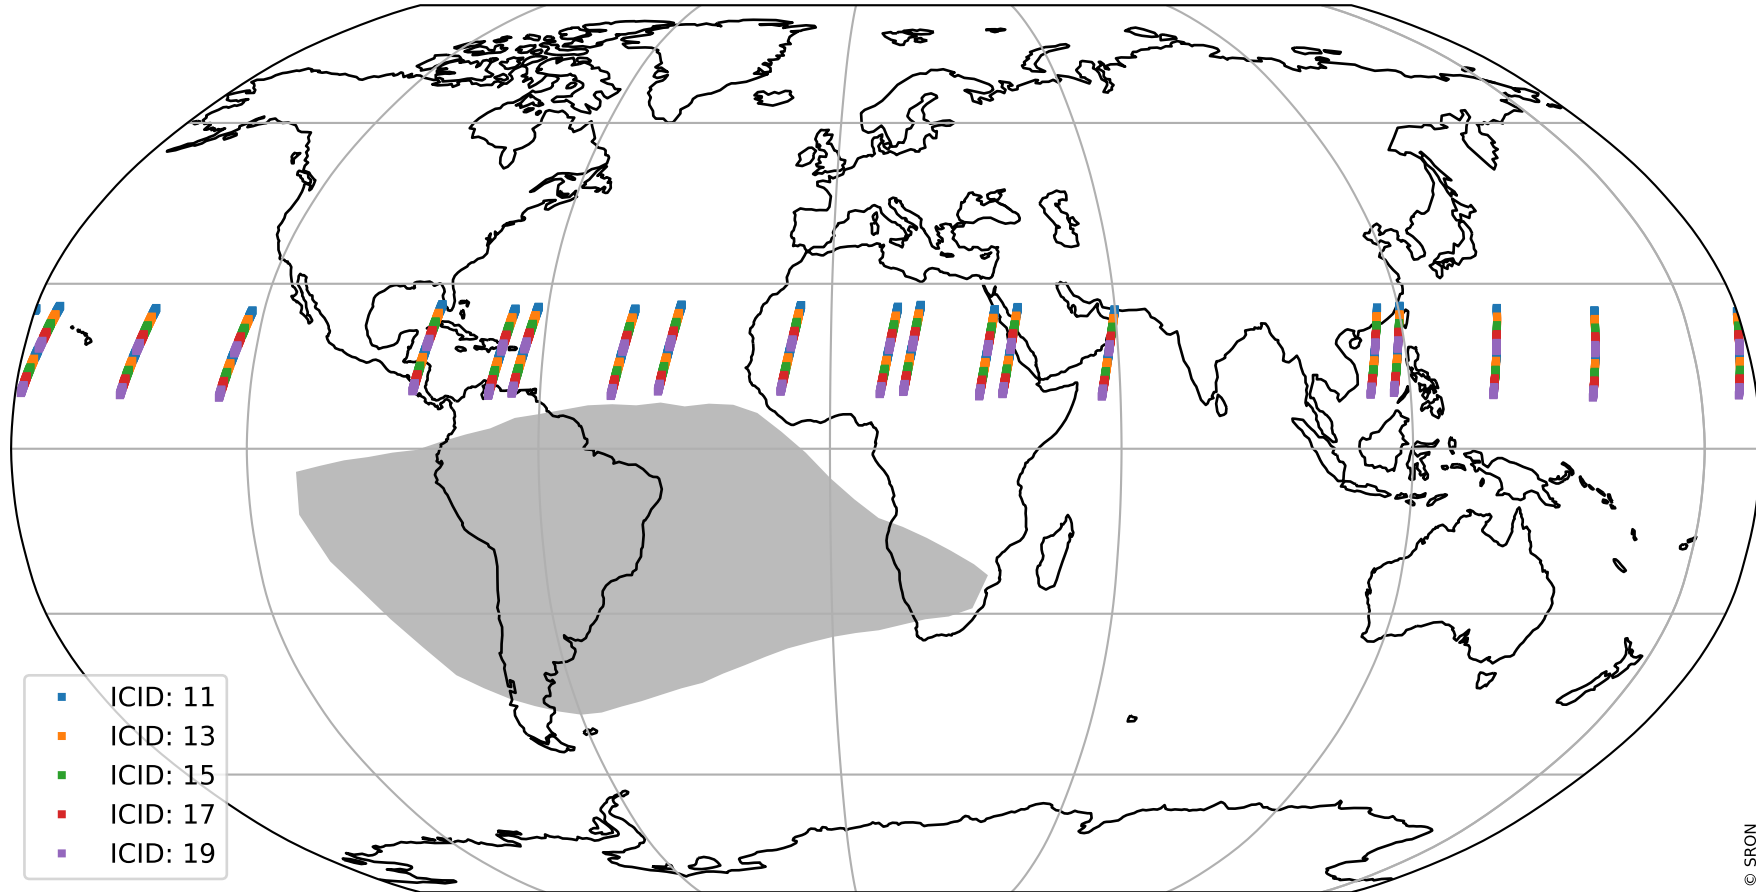

Tropomi SWIR offset (official)

orbits : 19 in [20767, 20812]
coverage : 2021-10-16 / 2021-10-19
median : 0.52596 V
spread : 0.03591 V
created : 2023-08-21T15:05:57

value detector map

Tropomi SWIR offset (official)

orbits : 19 in [20767, 20812]
coverage : 2021-10-16 / 2021-10-19
median : 27.554 μV
spread : 13.983 μV
created : 2023-08-21T15:05:57

Tropomi SWIR offset (official)

orbits : 19 in [20767, 20812]
coverage : 2021-10-16 / 2021-10-19
median : -0.057736 mV
spread : 0.39477 mV
created : 2023-08-21T15:05:57

value compared with SWIR offset CKD

Tropomi SWIR offset (official) ground-tracks of Sentinel-5P

orbits : 19 in [20767, 20812]
coverage : 2021-10-16 / 2021-10-19
created : 2023-08-21T15:05:58

Tropomi SWIR offset (official)

orbits : [2827, 20812]
coverage : 2018-04-30 / 2021-10-19
created : 2023-08-21T15:05:58

trend of detector median & temperatures