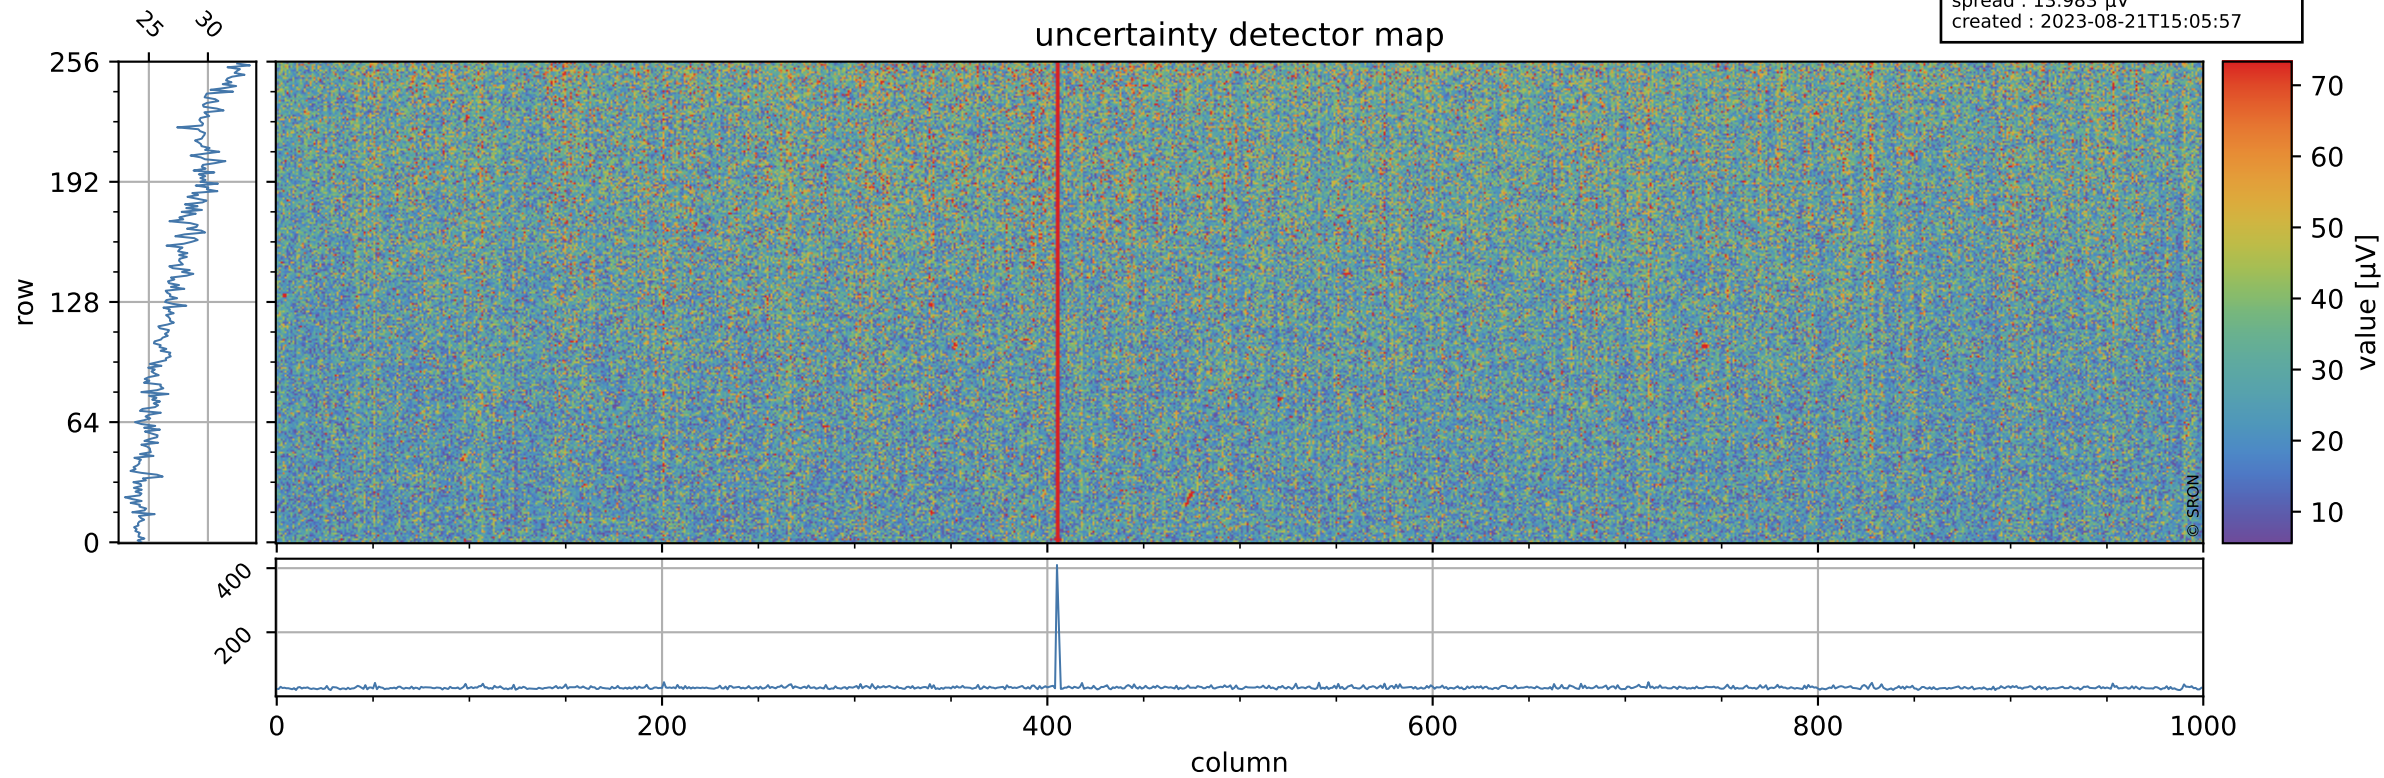

Tropomi SWIR offset (official)

orbits : 19 in [20767, 20812]
coverage : 2021-10-16 / 2021-10-19
median : 0.52596 V
spread : 0.03591 V
created : 2023-08-21T15:05:57

value detector map

Tropomi SWIR offset (official)

orbits : 19 in [20767, 20812]
coverage : 2021-10-16 / 2021-10-19
median : 27.554 μV
spread : 13.983 μV
created : 2023-08-21T15:05:57

Tropomi SWIR offset (official)

orbits : 19 in [20767, 20812]
coverage : 2021-10-16 / 2021-10-19
median : -0.057736 mV
spread : 0.39477 mV
created : 2023-08-21T15:05:57

value compared with SWIR offset CKD

Tropomi SWIR offset (official) ground-tracks of Sentinel-5P

orbits : 19 in [20767, 20812]
coverage : 2021-10-16 / 2021-10-19
created : 2023-08-21T15:05:58

Tropomi SWIR offset (official)

orbits : [2827, 20812]
coverage : 2018-04-30 / 2021-10-19
created : 2023-08-21T15:05:58

trend of detector median & temperatures