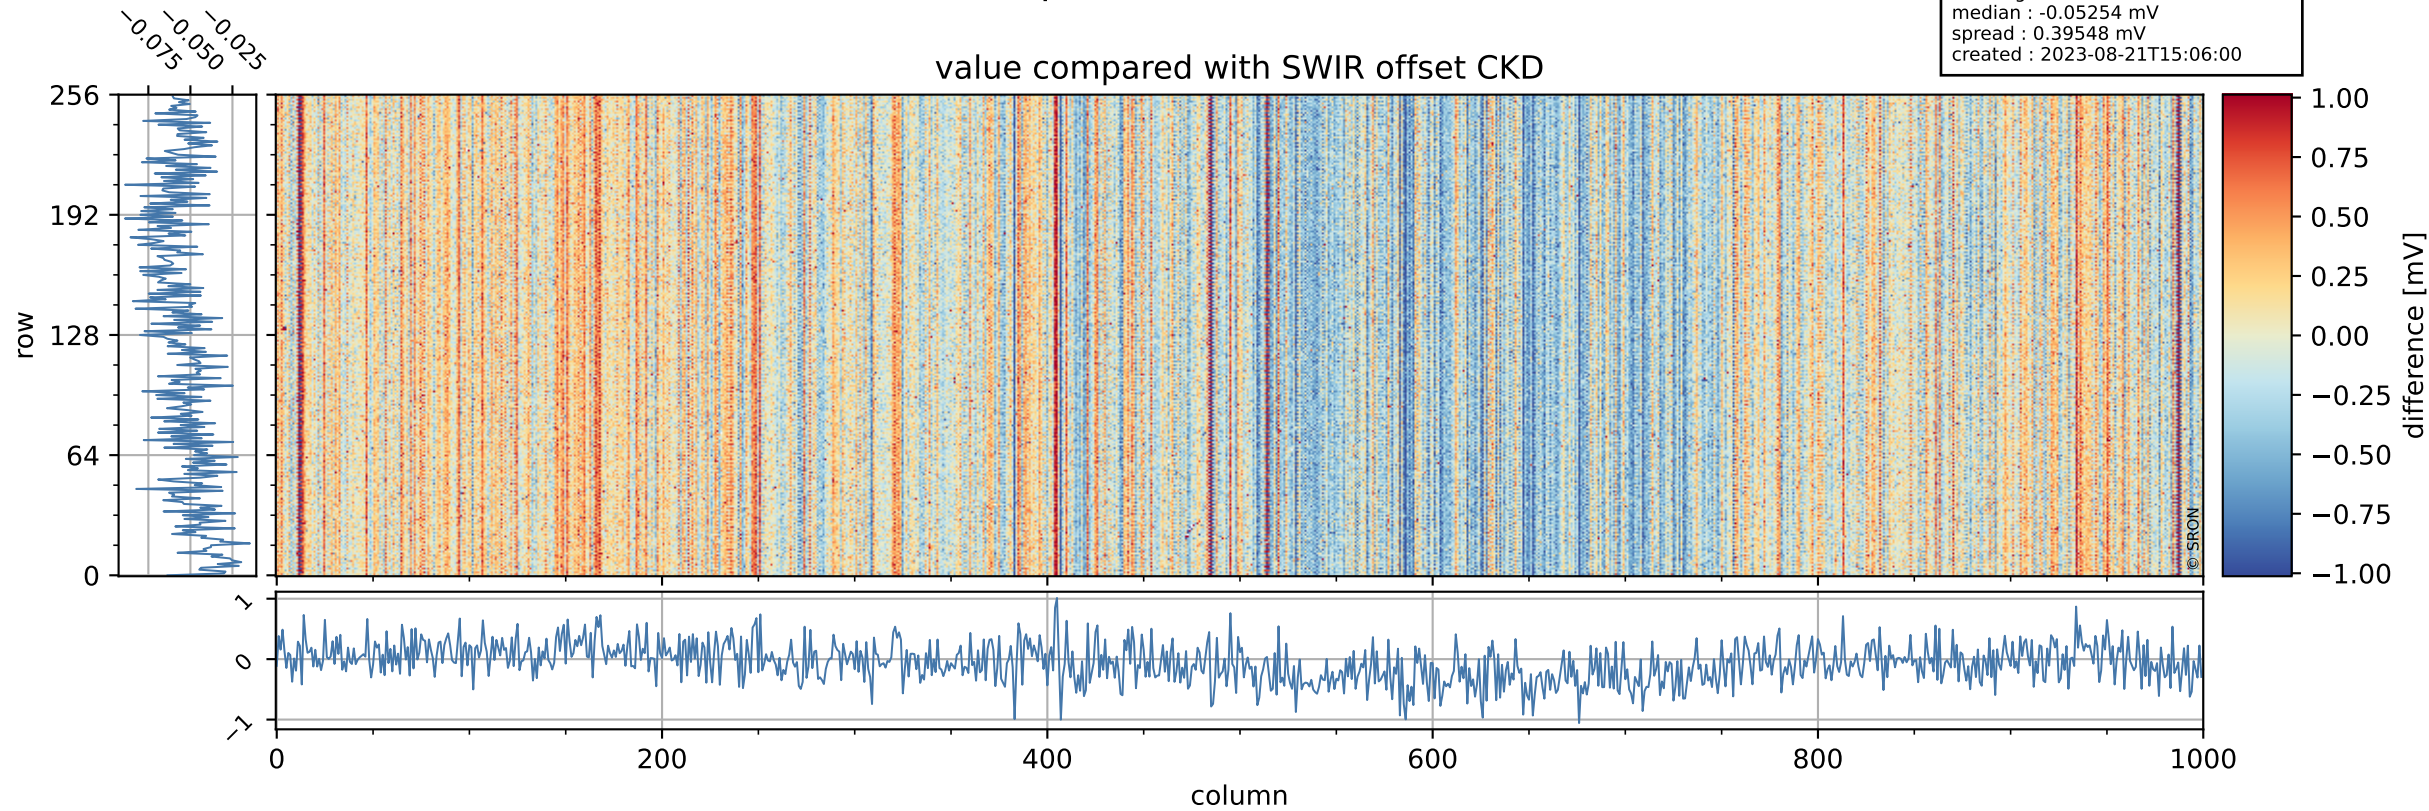

Tropomi SWIR offset (official)

orbits : 20 in [20782, 20827]
coverage : 2021-10-17 / 2021-10-20
median : 0.52596 V
spread : 0.035911 V
created : 2023-08-21T15:06:00

value detector map

Tropomi SWIR offset (official)

orbits : 20 in [20782, 20827]
coverage : 2021-10-17 / 2021-10-20
median : 27.772 μV
spread : 14.156 μV
created : 2023-08-21T15:06:00

Tropomi SWIR offset (official)

orbits : 20 in [20782, 20827]
coverage : 2021-10-17 / 2021-10-20
median : -0.05254 mV
spread : 0.39548 mV
created : 2023-08-21T15:06:00

value compared with SWIR offset CKD

Tropomi SWIR offset (official) ground-tracks of Sentinel-5P

orbits : 20 in [20782, 20827]
coverage : 2021-10-17 / 2021-10-20
created : 2023-08-21T15:06:01

Tropomi SWIR offset (official)

orbits : [2827, 20827]
coverage : 2018-04-30 / 2021-10-20
created : 2023-08-21T15:06:02

trend of detector median & temperatures