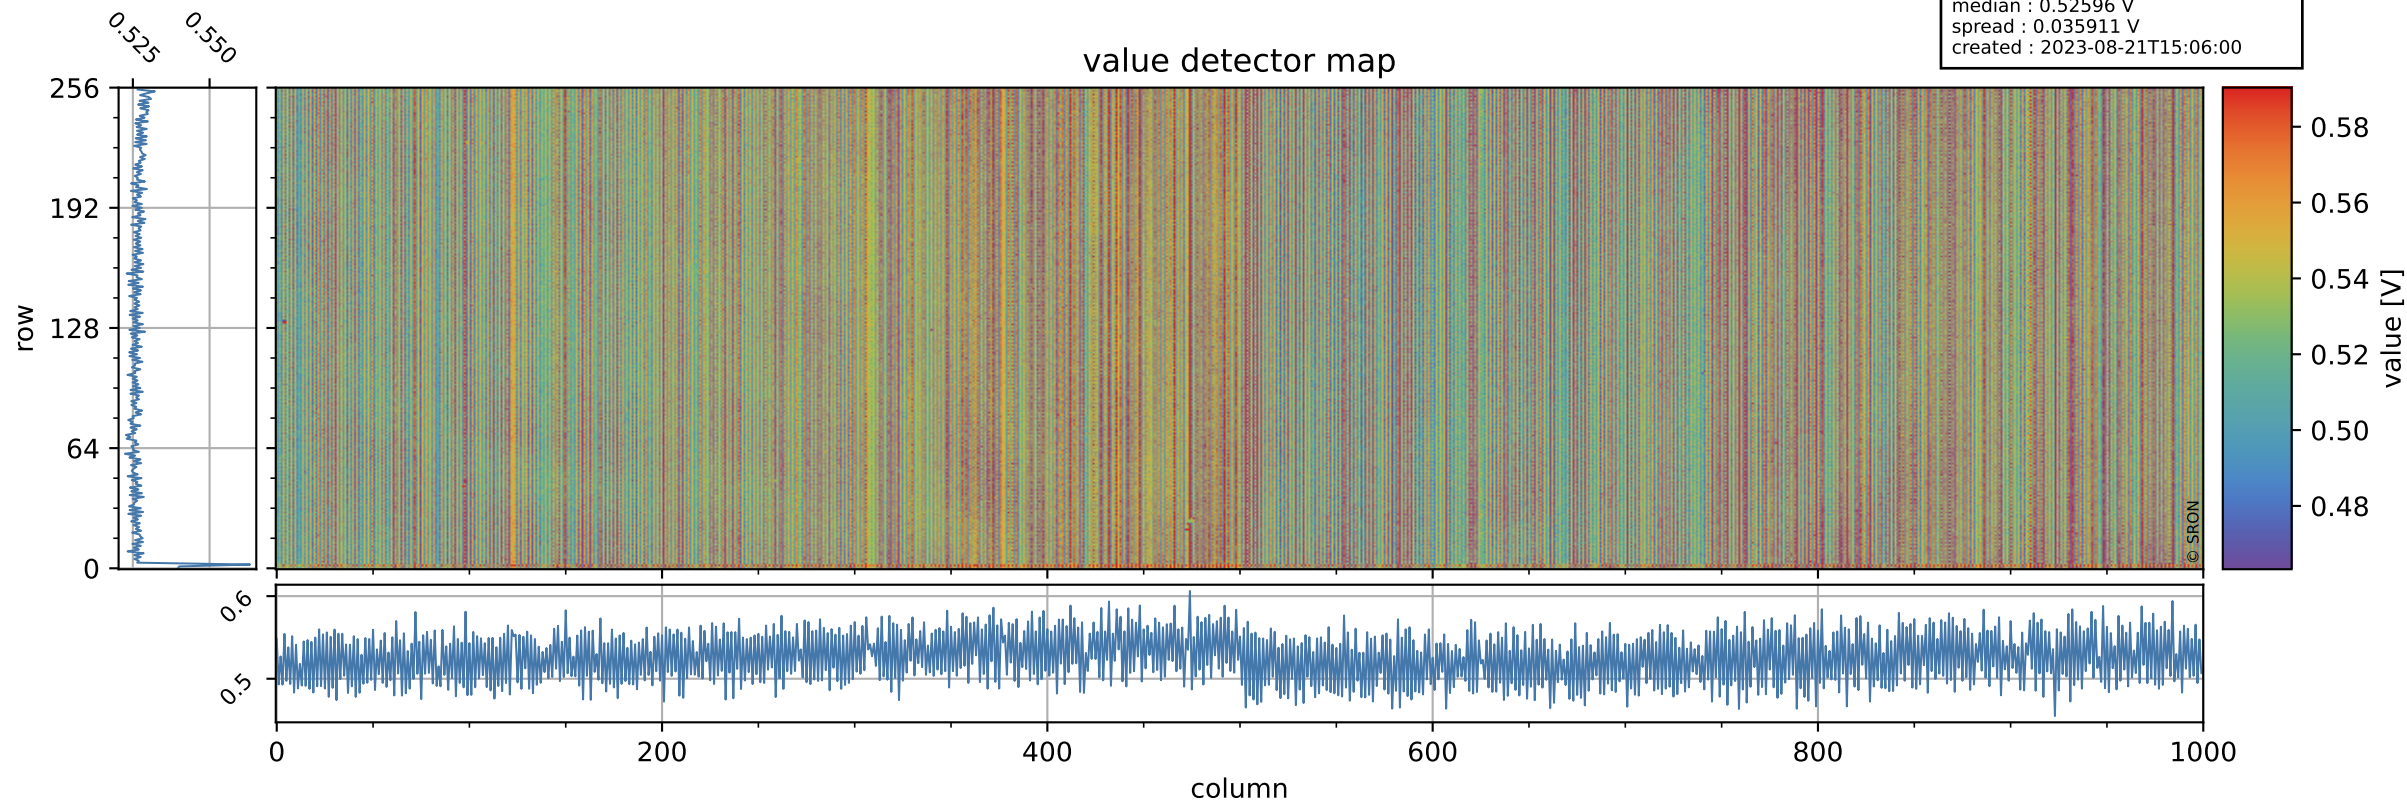

Tropomi SWIR offset (official)

orbits : 20 in [20782, 20827]
coverage : 2021-10-17 / 2021-10-20
median : 0.52596 V
spread : 0.035911 V
created : 2023-08-21T15:06:00

value detector map

Tropomi SWIR offset (official)

orbits : 20 in [20782, 20827]
coverage : 2021-10-17 / 2021-10-20
median : 27.772 μV
spread : 14.156 μV
created : 2023-08-21T15:06:00

Tropomi SWIR offset (official)

orbits : 20 in [20782, 20827]
coverage : 2021-10-17 / 2021-10-20
median : -0.05254 mV
spread : 0.39548 mV
created : 2023-08-21T15:06:00

value compared with SWIR offset CKD

Tropomi SWIR offset (official) ground-tracks of Sentinel-5P

orbits : 20 in [20782, 20827]
coverage : 2021-10-17 / 2021-10-20
created : 2023-08-21T15:06:01

Tropomi SWIR offset (official)

orbits : [2827, 20827]
coverage : 2018-04-30 / 2021-10-20
created : 2023-08-21T15:06:02

trend of detector median & temperatures