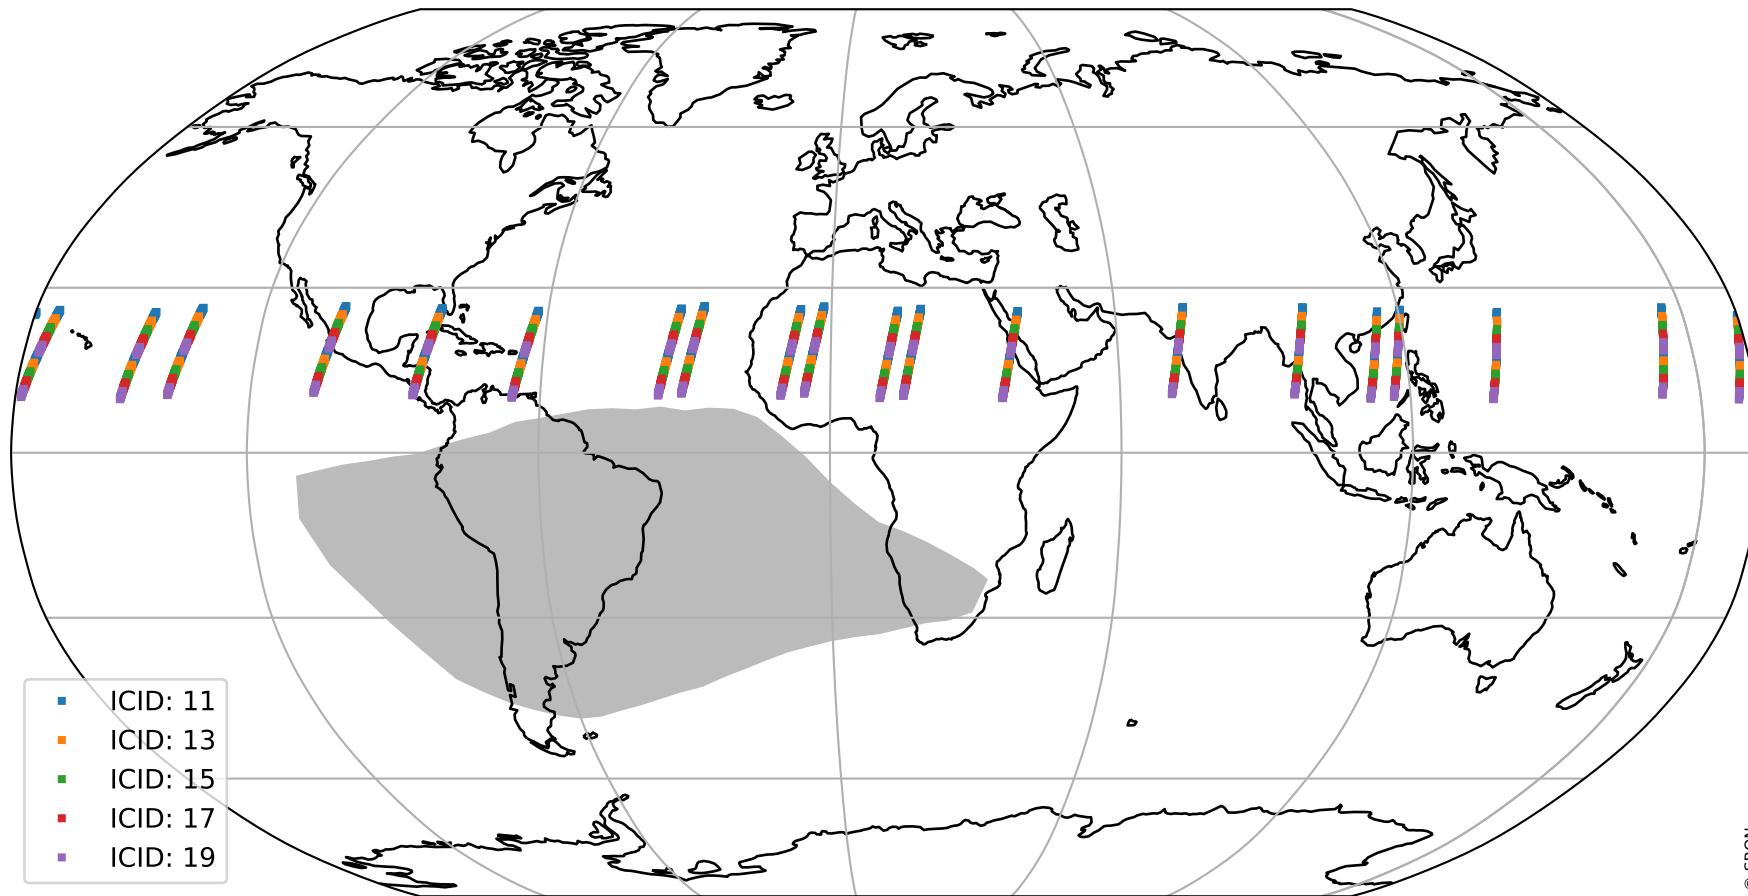

Tropomi SWIR offset (official)

orbits : 20 in [20782, 20827]
coverage : 2021-10-17 / 2021-10-20
median : 0.52596 V
spread : 0.035911 V
created : 2023-08-21T15:06:00

value detector map

Tropomi SWIR offset (official)

orbits : 20 in [20782, 20827]
coverage : 2021-10-17 / 2021-10-20
median : 27.772 μV
spread : 14.156 μV
created : 2023-08-21T15:06:00

Tropomi SWIR offset (official)

orbits : 20 in [20782, 20827]
coverage : 2021-10-17 / 2021-10-20
median : -0.05254 mV
spread : 0.39548 mV
created : 2023-08-21T15:06:00

value compared with SWIR offset CKD

Tropomi SWIR offset (official) ground-tracks of Sentinel-5P

orbits : 20 in [20782, 20827]
coverage : 2021-10-17 / 2021-10-20
created : 2023-08-21T15:06:01

Tropomi SWIR offset (official)

orbits : [2827, 20827]
coverage : 2018-04-30 / 2021-10-20
created : 2023-08-21T15:06:02

trend of detector median & temperatures