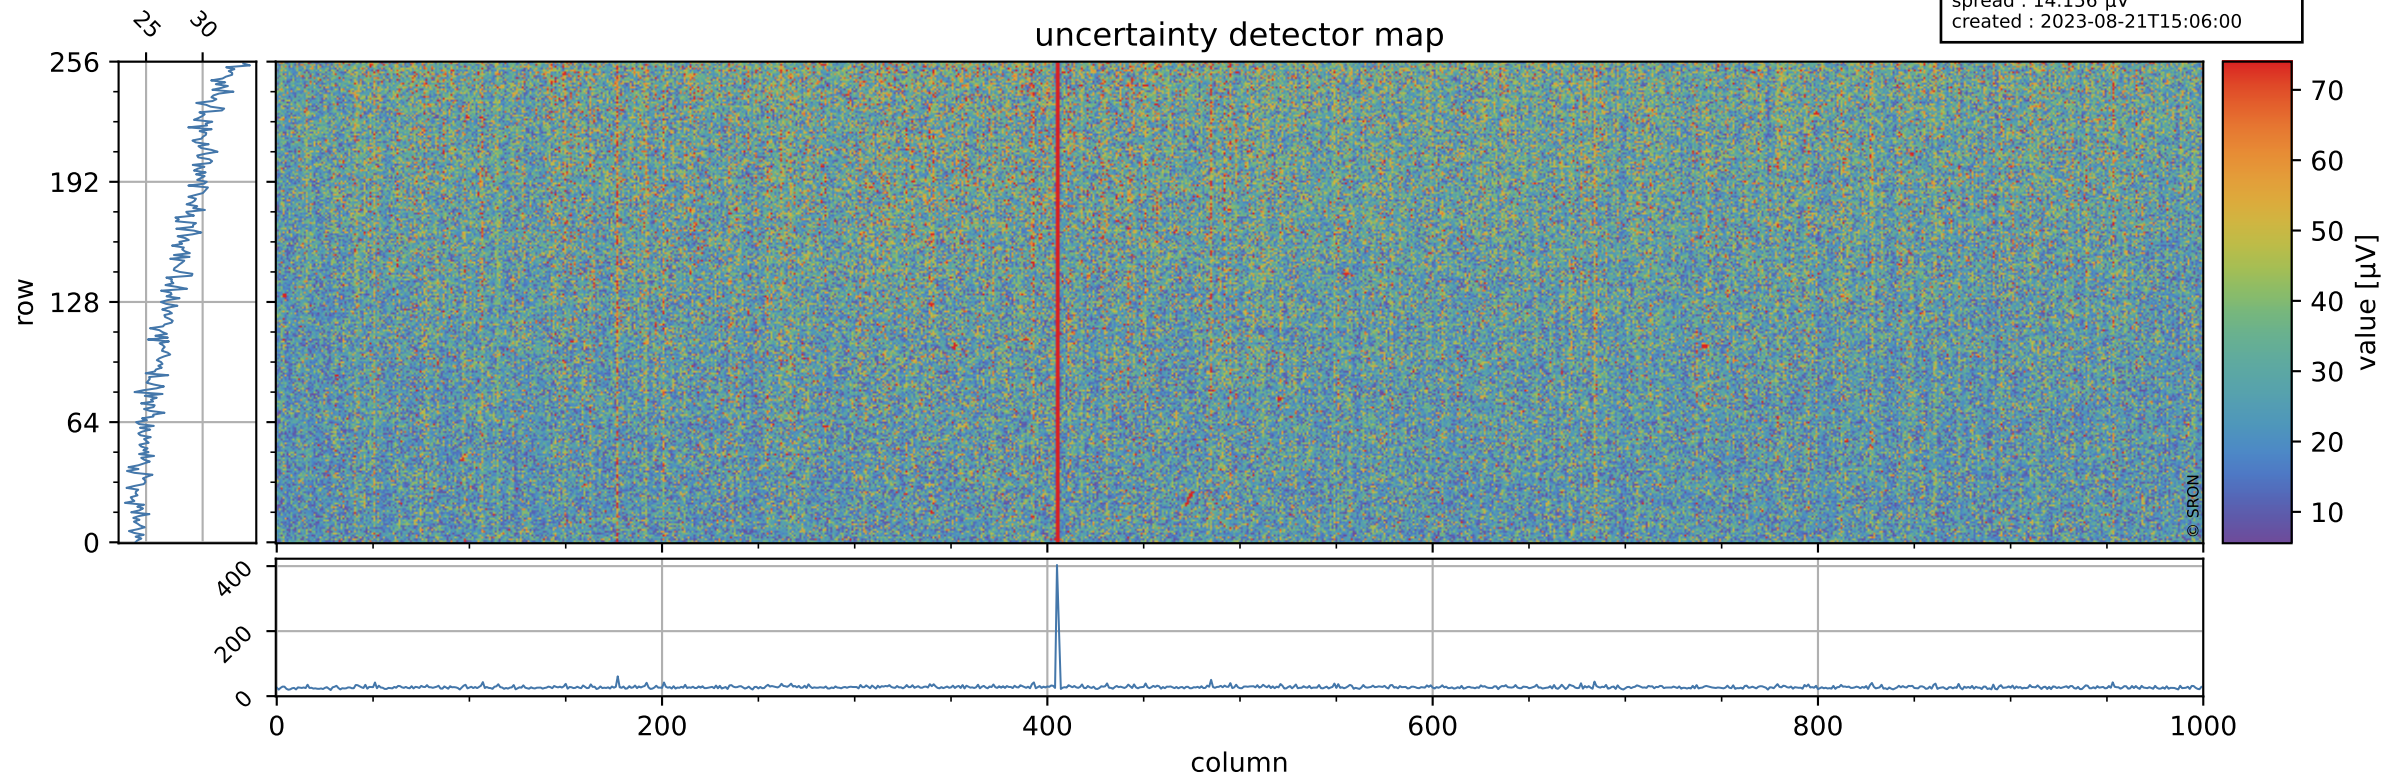

Tropomi SWIR offset (official)

orbits : 20 in [20782, 20827]
coverage : 2021-10-17 / 2021-10-20
median : 0.52596 V
spread : 0.035911 V
created : 2023-08-21T15:06:00

value detector map

Tropomi SWIR offset (official)

orbits : 20 in [20782, 20827]
coverage : 2021-10-17 / 2021-10-20
median : 27.772 μV
spread : 14.156 μV
created : 2023-08-21T15:06:00

Tropomi SWIR offset (official)

orbits : 20 in [20782, 20827]
coverage : 2021-10-17 / 2021-10-20
median : -0.05254 mV
spread : 0.39548 mV
created : 2023-08-21T15:06:00

value compared with SWIR offset CKD

Tropomi SWIR offset (official) ground-tracks of Sentinel-5P

orbits : 20 in [20782, 20827]
coverage : 2021-10-17 / 2021-10-20
created : 2023-08-21T15:06:01

Tropomi SWIR offset (official)

orbits : [2827, 20827]
coverage : 2018-04-30 / 2021-10-20
created : 2023-08-21T15:06:02

trend of detector median & temperatures