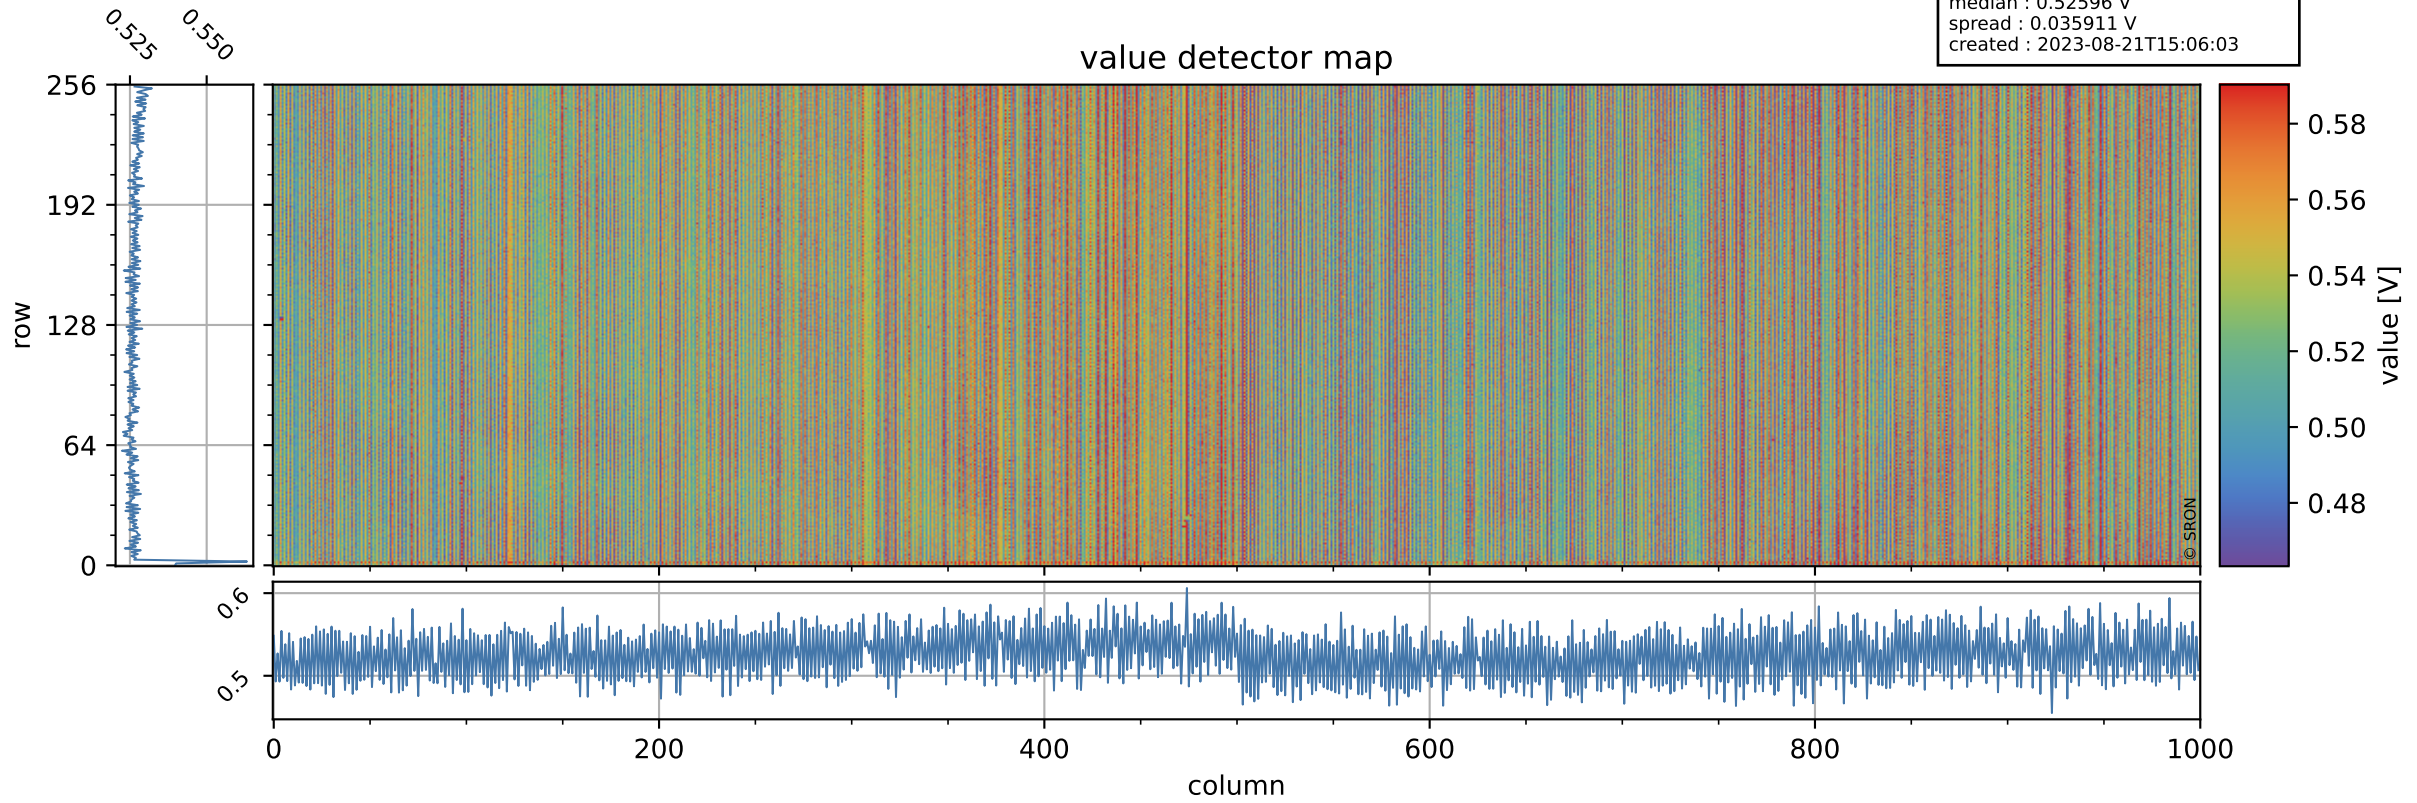

Tropomi SWIR offset (official)

orbits : 19 in [20797, 20842]
coverage : 2021-10-18 / 2021-10-21
median : 0.52596 V
spread : 0.035911 V
created : 2023-08-21T15:06:03

value detector map

Tropomi SWIR offset (official)

orbits : 19 in [20797, 20842]
coverage : 2021-10-18 / 2021-10-21
median : 27.875 μV
spread : 14.238 μV
created : 2023-08-21T15:06:03

Tropomi SWIR offset (official)

value compared with SWIR offset CKD

orbits : 19 in [20797, 20842]
coverage : 2021-10-18 / 2021-10-21
median : -0.058897 mV
spread : 0.39634 mV
created : 2023-08-21T15:06:04

Tropomi SWIR offset (official) ground-tracks of Sentinel-5P

orbits : 19 in [20797, 20842]
coverage : 2021-10-18 / 2021-10-21
created : 2023-08-21T15:06:04

Tropomi SWIR offset (official)

orbits : [2827, 20842]
coverage : 2018-04-30 / 2021-10-21
created : 2023-08-21T15:06:05

trend of detector median & temperatures