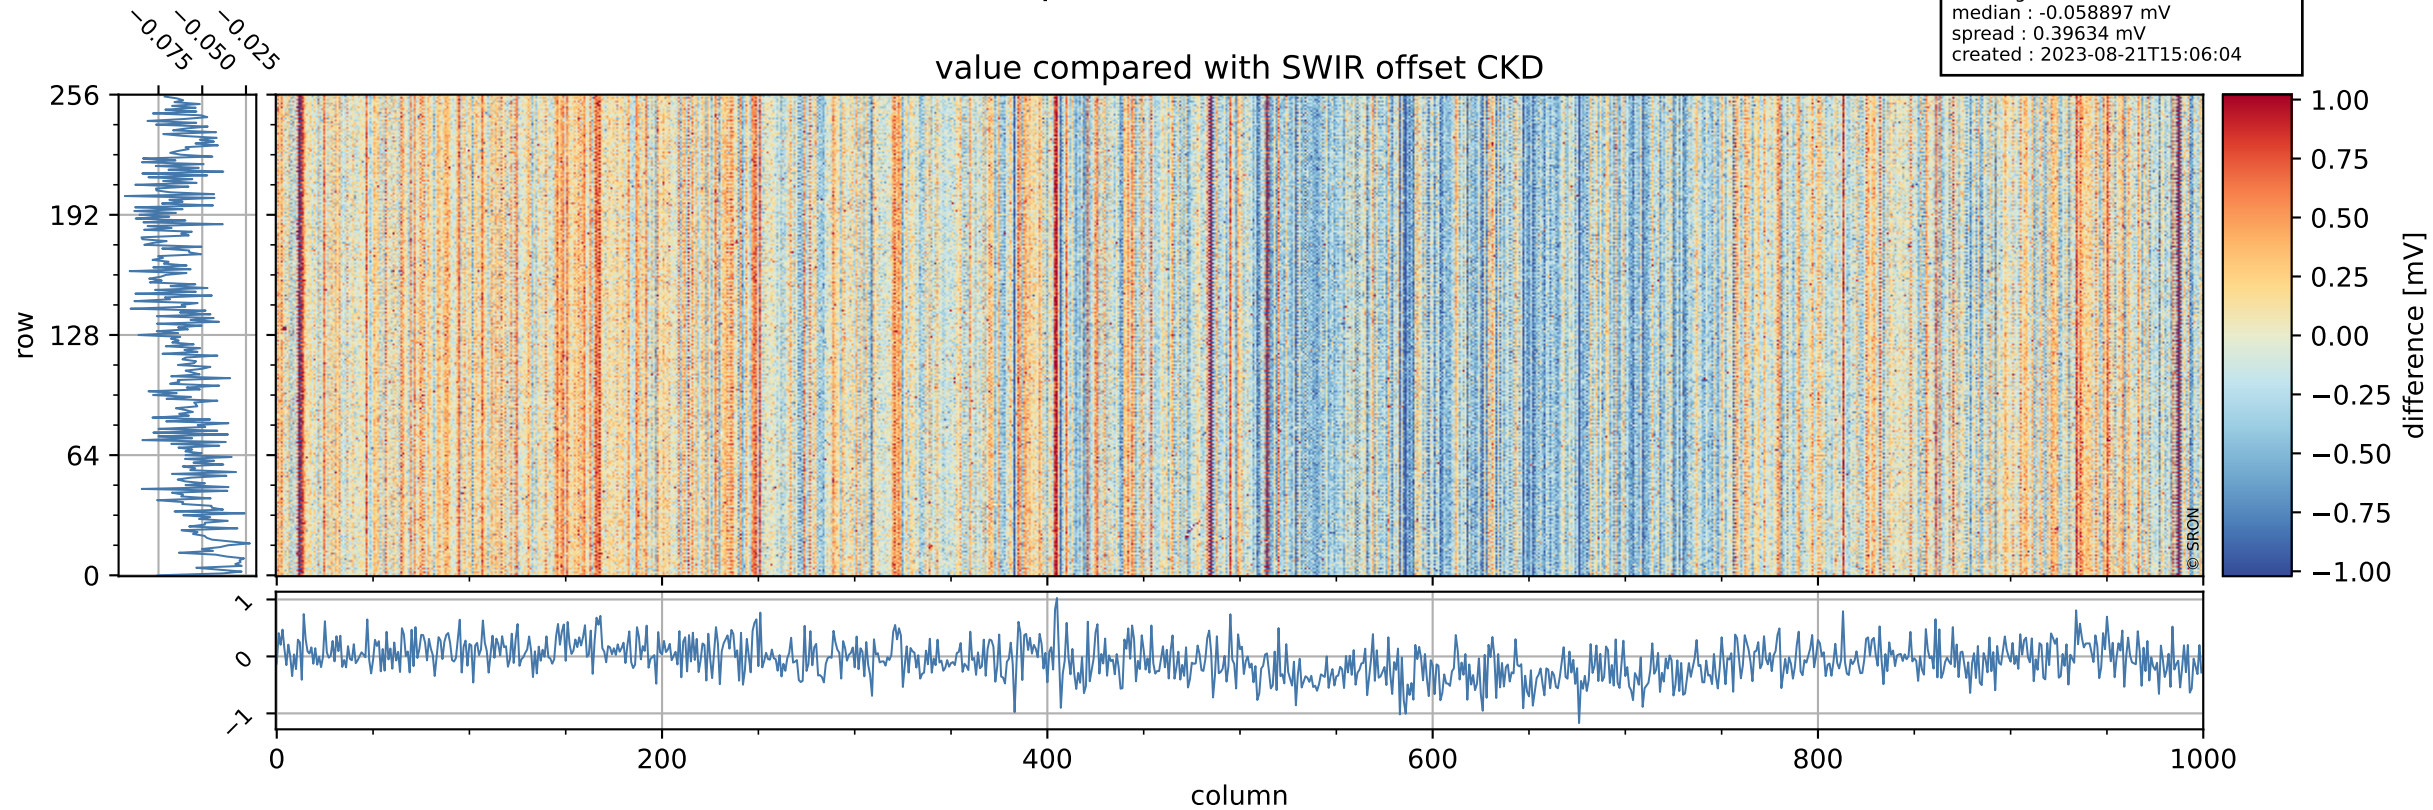

Tropomi SWIR offset (official)

orbits : 19 in [20797, 20842]
coverage : 2021-10-18 / 2021-10-21
median : 0.52596 V
spread : 0.035911 V
created : 2023-08-21T15:06:03

value detector map

Tropomi SWIR offset (official)

orbits : 19 in [20797, 20842]
coverage : 2021-10-18 / 2021-10-21
median : 27.875 μV
spread : 14.238 μV
created : 2023-08-21T15:06:03

Tropomi SWIR offset (official)

value compared with SWIR offset CKD

orbits : 19 in [20797, 20842]
coverage : 2021-10-18 / 2021-10-21
median : -0.058897 mV
spread : 0.39634 mV
created : 2023-08-21T15:06:04

Tropomi SWIR offset (official) ground-tracks of Sentinel-5P

orbits : 19 in [20797, 20842]
coverage : 2021-10-18 / 2021-10-21
created : 2023-08-21T15:06:04

Tropomi SWIR offset (official)

orbits : [2827, 20842]
coverage : 2018-04-30 / 2021-10-21
created : 2023-08-21T15:06:05

trend of detector median & temperatures