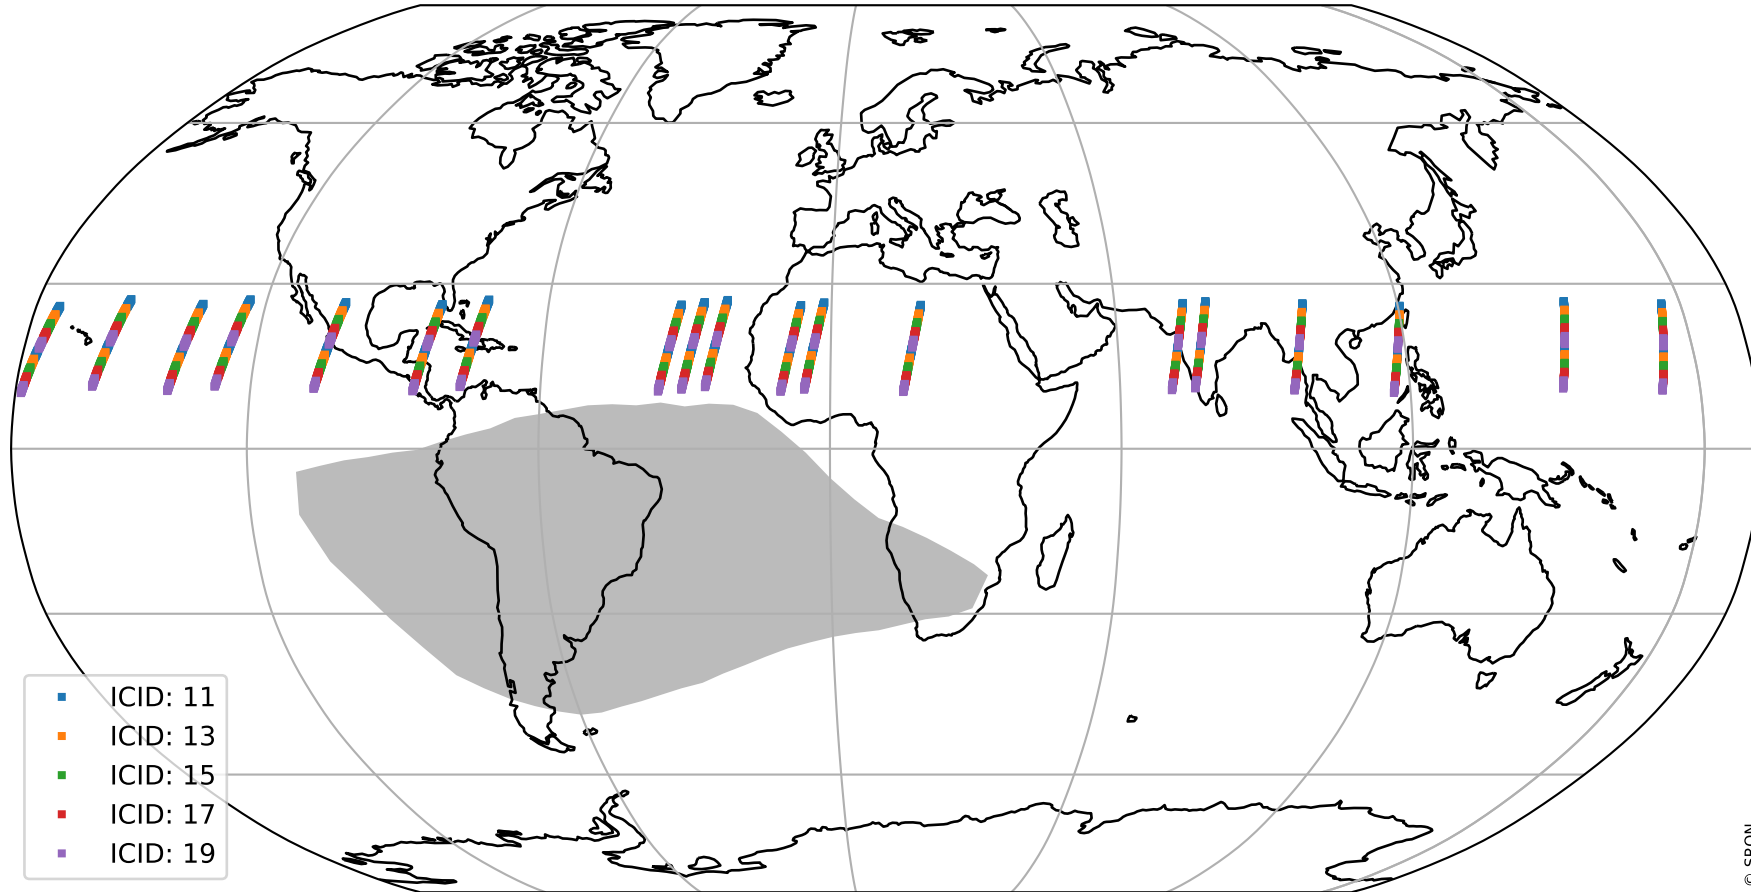

Tropomi SWIR offset (official)

orbits : 19 in [20797, 20842]
coverage : 2021-10-18 / 2021-10-21
median : 0.52596 V
spread : 0.035911 V
created : 2023-08-21T15:06:03

value detector map

Tropomi SWIR offset (official)

orbits : 19 in [20797, 20842]
coverage : 2021-10-18 / 2021-10-21
median : 27.875 μV
spread : 14.238 μV
created : 2023-08-21T15:06:03

Tropomi SWIR offset (official)

value compared with SWIR offset CKD

orbits : 19 in [20797, 20842]
coverage : 2021-10-18 / 2021-10-21
median : -0.058897 mV
spread : 0.39634 mV
created : 2023-08-21T15:06:04

Tropomi SWIR offset (official) ground-tracks of Sentinel-5P

orbits : 19 in [20797, 20842]
coverage : 2021-10-18 / 2021-10-21
created : 2023-08-21T15:06:04

Tropomi SWIR offset (official)

orbits : [2827, 20842]
coverage : 2018-04-30 / 2021-10-21
created : 2023-08-21T15:06:05

trend of detector median & temperatures