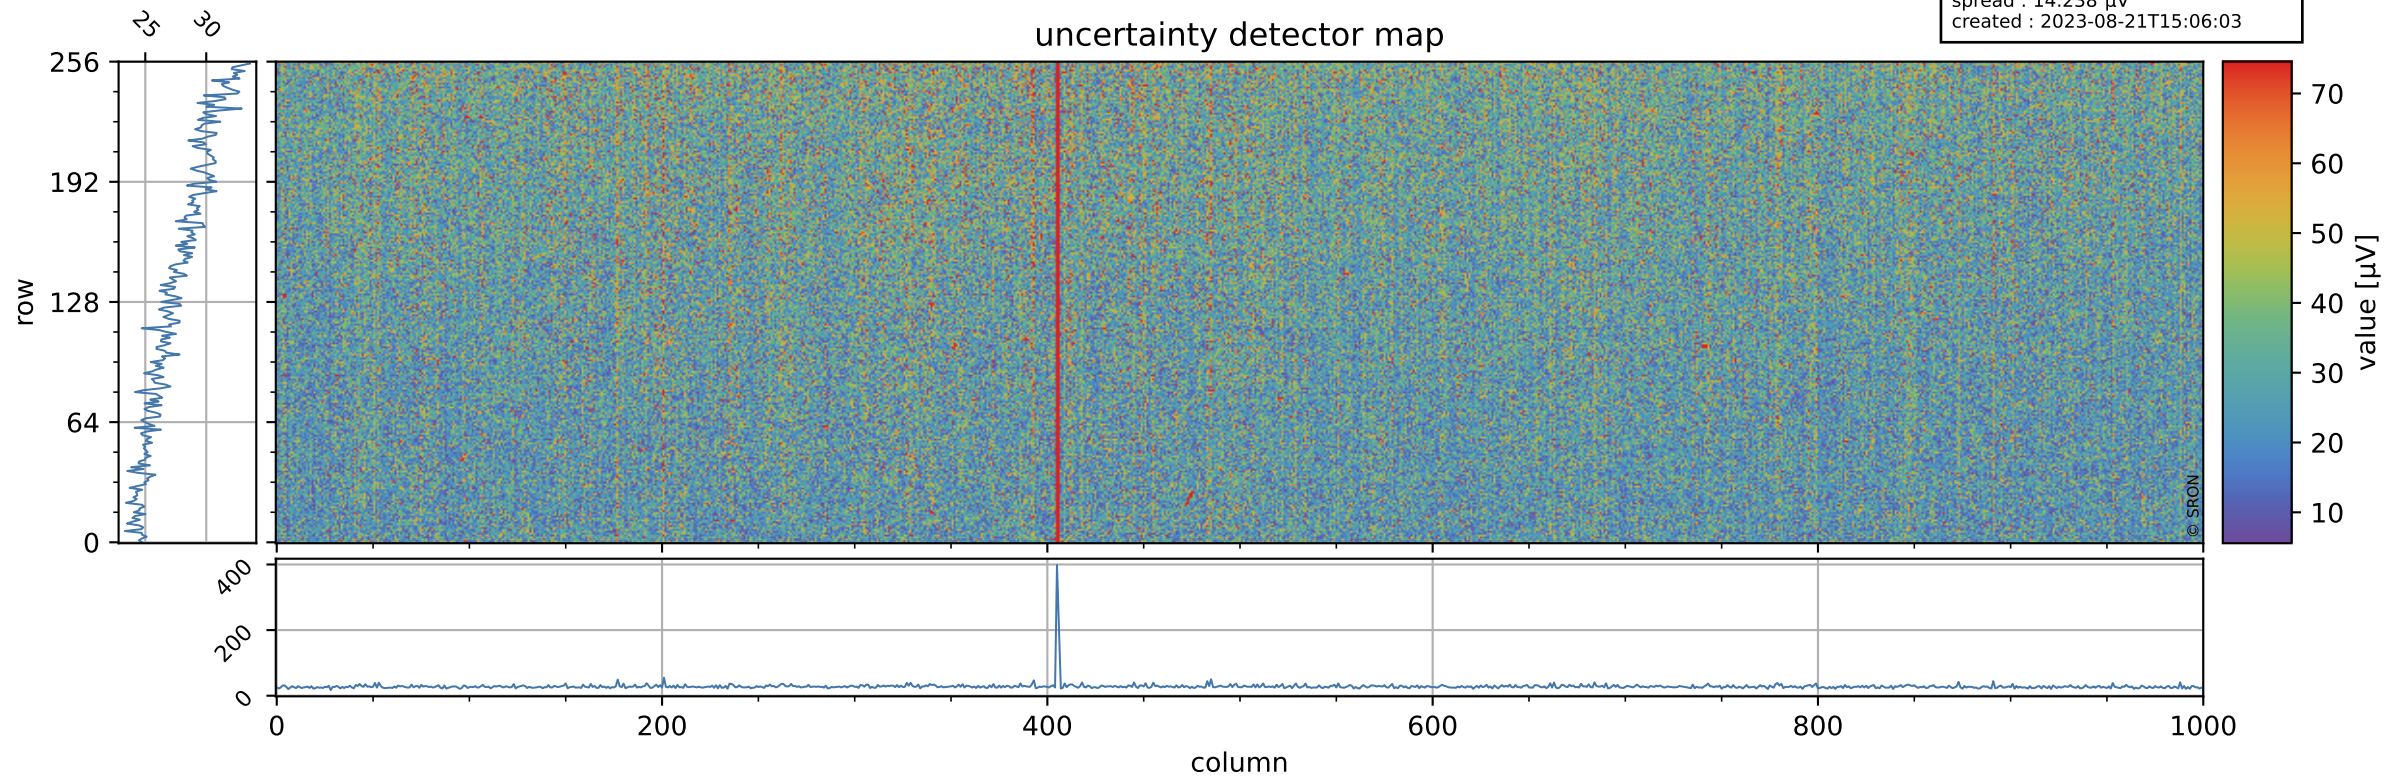

Tropomi SWIR offset (official)

orbits : 19 in [20797, 20842]
coverage : 2021-10-18 / 2021-10-21
median : 0.52596 V
spread : 0.035911 V
created : 2023-08-21T15:06:03

value detector map

Tropomi SWIR offset (official)

orbits : 19 in [20797, 20842]
coverage : 2021-10-18 / 2021-10-21
median : 27.875 μV
spread : 14.238 μV
created : 2023-08-21T15:06:03

Tropomi SWIR offset (official)

value compared with SWIR offset CKD

orbits : 19 in [20797, 20842]
coverage : 2021-10-18 / 2021-10-21
median : -0.058897 mV
spread : 0.39634 mV
created : 2023-08-21T15:06:04

Tropomi SWIR offset (official) ground-tracks of Sentinel-5P

orbits : 19 in [20797, 20842]
coverage : 2021-10-18 / 2021-10-21
created : 2023-08-21T15:06:04

Tropomi SWIR offset (official)

orbits : [2827, 20842]
coverage : 2018-04-30 / 2021-10-21
created : 2023-08-21T15:06:05

trend of detector median & temperatures